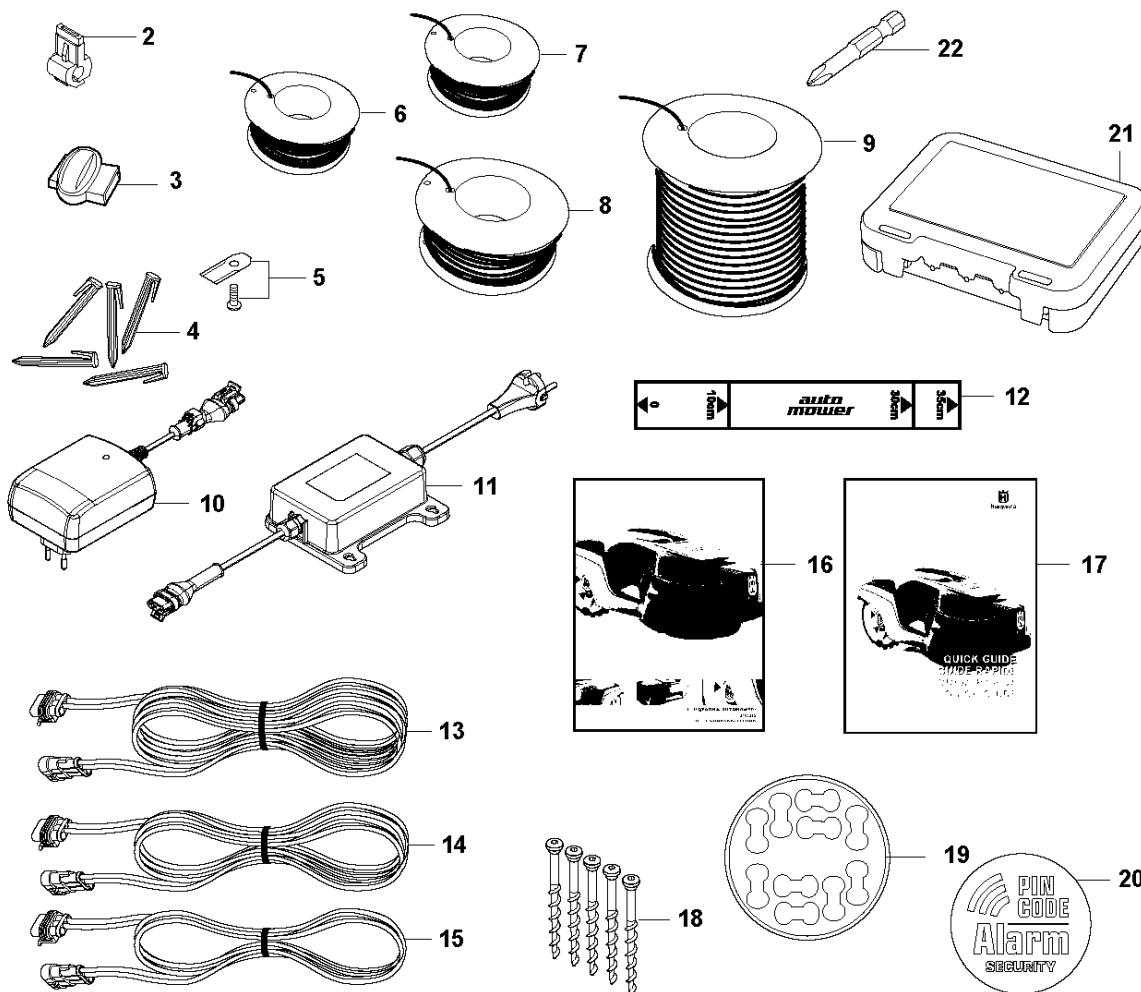

H AUTOMOWER 310, 315 INSTALLATION ACCESSORIES

Ref	Artikelnr	Beskrivning	Anmärkning	ANT SATS AL
1	967 62 36-01	INSTALLATION KIT	Installation KIT S: Wire (150 m), Staples (300 pcs), Connectors (3 pcs), Couplers (5 pcs)	1
1	967 62 36-02	INSTALLATION KIT	Installation KIT M: Wire (250 m), Staples (400 pcs), Connectors (3 pcs), Couplers (5 pcs)	1
1	967 62 36-03	INSTALLATION KIT	Installation KIT L: Wire (400 m), Staples (600 pcs), Connectors (5 pcs), Couplers (5 pcs)	1
2	535 12 90-01	KOPPLING	Loop Wire Connector	1
2	577 86 48-01	KOPPLING	Loop Wire Connector, Blister Pack, 5 pcs	1
2	535 12 90-02	KOPPLING	Loop Wire Connector, Blister Pack, 100 pcs	1
3	501 98 02-01	KOPPLING	Coupler	1
3	577 86 47-01	KOPPLING	Coupler, Blister Pack, 5 pcs	2
3	501 98 02-03	KOPPLING	Coupler, 100 pcs	1
4	583 97 34-01	KLAMMER	Staples, 100 pcs	1
5	577 86 46-03	BLADE SET	Long Life - Safety Blade, Blister Pack, 9 pcs	1
5	577 60 65-05	BLADE SET	Long Life - Safety Blade, 45 pcs	1
5	577 60 66-04	BLADE SET	Long Life - Safety Blade, 300 pcs	1
6	577 86 43-02	VAJER	Wire, Blister Pack, (50 m)	1
6	580 66 20-02	VAJER	Wire (150 m)	1
6	577 86 43-01	VAJER	Wire, Blister Pack, (150 m)	1
7	580 66 20-01	VAJER	Wire (250 m)	1
8	522 91 41-01	VAJER	Wire (500 m)	1
9	580 66 20-04	VAJER	Wire (800 m)	1
10	593 16 36-01	DRIVENHET	Power Supply Unit EU	1
11	590 44 22-02	DRIVENHET	Power Supply Unit UK, IE	1
11	584 86 26-01	DRIVENHET	EU	1
11	590 44 22-03	DRIVENHET	Power Supply Unit CH	1
11	584 86 26-04	DRIVENHET	Power Supply Unit US, CA	1
11	584 86 26-05	DRIVENHET	Power Supply Unit AU, NZ	1
11	584 86 26-06	DRIVENHET	Power Supply Unit JP	1
12	544 17 75-01	MÅTTBAND	Measuring Tape	1
13	579 82 51-01	KABLAGE KPL	Low voltage cable 20m	1
14	579 82 51-02	KABLAGE KPL	Low voltage cable 10m	1
15	579 82 51-03	KABLAGE KPL	Low voltage cable 3m	1
15	579 82 51-04	KABLAGE KPL	Low Voltage Cable (5 m)	1
16	115875706	TBD	Operator's Manual, Swedish	1
16	115875711	TBD	Operator's Manual, Danish	1
16	115875721	TBD	Operator's Manual, Finnish	1
16	115875726	TBD	Operator's Manual, Norwegian	1
16	115875731	TBD	Operator's Manual, English	1
16	115875732	TBD	Operator's Manual, French	1
16	115875736	TBD	Operator's Manual, French (CA)	1
16	115875741	TBD	Operator's Manual, Dutch	1
16	115875746	TBD	Operator's Manual, Italian	1
16	115875751	TBD	Operator's Manual, Spanish	1
16	115875756	TBD	Operator's Manual, German	1
16	115875758	TBD	Operator's Manual, Russian	1
16	115875759	TBD	Operator's Manual, Hungarian	1
16	115875761	TBD	Operator's Manual, Portuguese	1