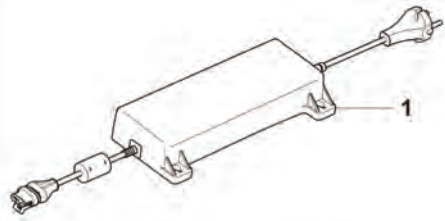

**AUTOMOWER 450X NERA
INSTALLATION ACCESSORIES**

REF.	ART. NR	ARTIKELBESKRIVNING	ANMÄRKNING	KIT
1	599662701	DRIVENHET	Power Unit EU	1
1	599662702	DRIVENHET	Power Unit UK	1
1	599662703	DRIVENHET	Power Unit CH	1
1	599662705	DRIVENHET	Power Unit AU, NZ	1
2	588765006	KABLAGE KPL	Low Voltage Cable 3 m	1
3	588765005	KABLAGE KPL	Low Voltage Cable 10 m	1
4	588765004	KABLAGE KPL	Low Voltage Cable 20 m	1
5	967972101	INSTALLATION KIT	S Wire 150 m, Staples 300 pc, Connectors 3 pcs, Couplers 5 pcs	1
5	967972201	INSTALLATION KIT	M Wire 250 m, Staples 400 pc, Connectors 3 pcs, Couplers 5 pcs	1
5	967972301	INSTALLATION KIT	L Wire 400 m, Staples 600 pc, Connectors 5 pcs, Couplers 5 pcs	1
6	535129002	KOPPLING	Loop Wire Connector, Blister Pack 100 pcs	1
6	577864801	KOPPLING	Loop Wire Connector	1
7	501980203	KOPPLING	Coupler, 100 pcs	1
7	577864701	KOPPLING	Coupler	1
8	577864201	KLAMMER	100 pcs	1
9	597237802	VAJER	Wire, 50m	1
10	597237801	VAJER	Wire, 150m	1
11	580662006	VAJER	Wire, 250m	1
12	593297702	VAJER	Wire, 300m	1
12	522914102	VAJER	Wire, 500m	1
12	580662009	VAJER	Wire, 800m	1
15	597539501	SATS	Boundary wire repair kit	1
16	595084401	BLADE SET	Endurance Blade, 6 pcs	1
16	595084402	BLADE SET	Endurance Blade, 45 pcs	1
16	595084403	BLADE SET	Endurance Blade, 300 pcs	1
17	599805201	BLADE SET	Endurance HSS Blades 6 pcs	1
17	599805202	BLADE SET	Endurance HSS Blades 45 pcs	1
17	599805203	BLADE SET	Endurance HSS Blades 300 pcs	1
18	577606604	BLADE SET	Blades 300 pcs incl. Screws	1
18	577864603	BLADE SET	Blades 9 pcs incl. Screws	1
18	577606505	BLADE SET	Blades 45 pcs incl. Screws	1
18	599805302	BLADE SET	Blades 300 pcs	1
18	599805301	BLADE SET	Blades 45 pcs	1
19	970663401	EPOS MODULE	EPOS Plug-in kit, EU	1
19	970663403	EPOS MODULE	EPOS Plug-in kit, GB,IE	1
19	970663404	EPOS MODULE	EPOS Plug-in kit, CH	1
20	535545301	EPOS MODULE	EPOS Plug-in	1
21	970468201	REFERENCE STATION	Reference station, EU	1
21	970468203	REFERENCE STATION	Reference station, GB,IE	1
21	970468204	REFERENCE STATION	Reference station, CH	1
22	597435801	SCREW	Anchor screws, 6pcs	1