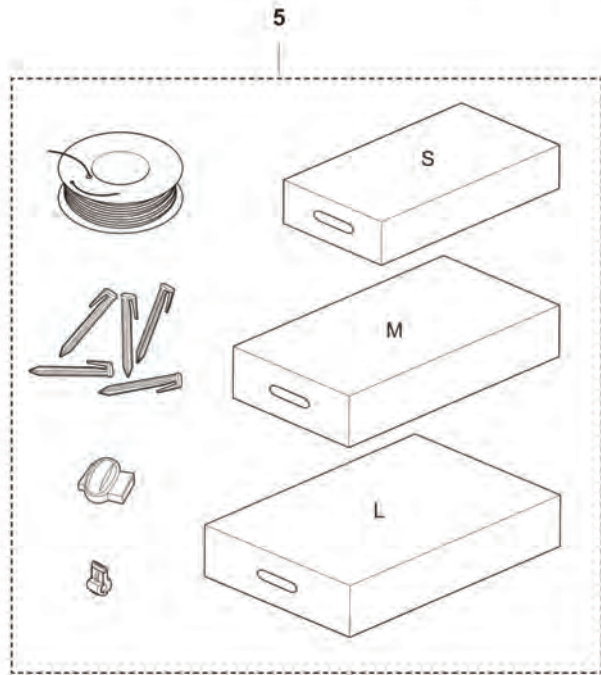

**AUTOMOWER 450X NERA
INSTALLATION ACCESSORIES**

REF.	ART. NR	ARTIKELBESKRIVNING	ANMÄRKNING	KIT
1	599662701	DRIVENHET	Power Unit EU	1
1	599662702	DRIVENHET	Power Unit UK	1
1	599662703	DRIVENHET	Power Unit CH	1
1	599662705	DRIVENHET	Power Unit AU, NZ	1
2	588765006	KABLAGE KPL	Low Voltage Cable 3 m	1
3	588765005	KABLAGE KPL	Low Voltage Cable 10 m	1
4	588765004	KABLAGE KPL	Low Voltage Cable 20 m	1
5	967972101	INSTALLATION KIT	S Wire 150 m, Staples 300 pc, Connectors 3 pcs, Couplers 5 pcs	1
5	967972201	INSTALLATION KIT	M Wire 250 m, Staples 400 pc, Connectors 3 pcs, Couplers 5 pcs	1
5	967972301	INSTALLATION KIT	L Wire 400 m, Staples 600 pc, Connectors 5 pcs, Couplers 5 pcs	1
6	535129002	KOPPLING	Loop Wire Connector, Blister Pack 100 pcs	1
6	577864801	KOPPLING	Loop Wire Connector	1
7	501980203	KOPPLING	Coupler, 100 pcs	1
7	577864701	KOPPLING	Coupler	1
8	577864201	KLAMMER	100 pcs	1
9	597237802	VAJER	Wire, 50m	1
10	597237801	VAJER	Wire, 150m	1
11	580662006	VAJER	Wire, 250m	1
12	593297702	VAJER	Wire, 300m	1
12	522914102	VAJER	Wire, 500m	1
12	580662009	VAJER	Wire, 800m	1
15	597539501	SATS	Boundary wire repair kit	1
16	595084401	BLADE SET	Endurance Blade, 6 pcs	1
16	595084402	BLADE SET	Endurance Blade, 45 pcs	1
16	595084403	BLADE SET	Endurance Blade, 300 pcs	1
17	599805201	BLADE SET	Endurance HSS Blades 6 pcs	1
17	599805202	BLADE SET	Endurance HSS Blades 45 pcs	1
17	599805203	BLADE SET	Endurance HSS Blades 300 pcs	1
18	577606604	BLADE SET	Blades 300 pcs incl. Screws	1
18	577864603	BLADE SET	Blades 9 pcs incl. Screws	1
18	577606505	BLADE SET	Blades 45 pcs incl. Screws	1
18	599805302	BLADE SET	Blades 300 pcs	1
18	599805301	BLADE SET	Blades 45 pcs	1
19	970663401	EPOS MODULE	EPOS Plug-in kit, EU	1
19	970663403	EPOS MODULE	EPOS Plug-in kit, GB,IE	1
19	970663404	EPOS MODULE	EPOS Plug-in kit, CH	1
20	535545301	EPOS MODULE	EPOS Plug-in	1
21	970468201	REFERENCE STATION	Reference station, EU	1
21	970468203	REFERENCE STATION	Reference station, GB,IE	1
21	970468204	REFERENCE STATION	Reference station, CH	1
22	597435801	SCREW	Anchor screws, 6pcs	1