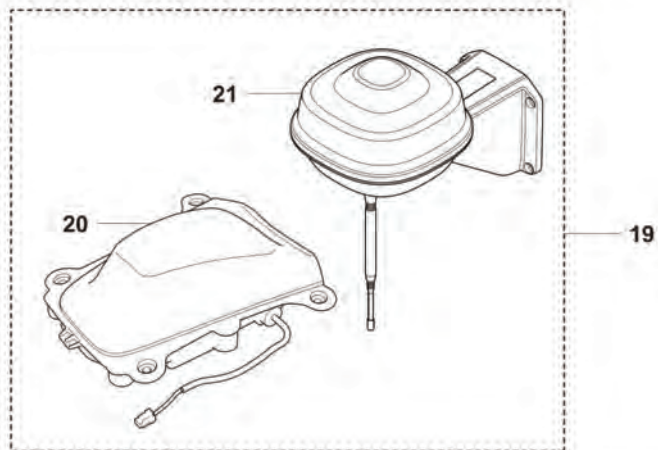

**AUTOMOWER 450X NERA
INSTALLATION ACCESSORIES**

REF.	ART. NR	ARTIKELBESKRIVNING	ANMÄRKNING	KIT
1	599662701	DRIVENHET	Power Unit EU	1
1	599662702	DRIVENHET	Power Unit UK	1
1	599662703	DRIVENHET	Power Unit CH	1
1	599662705	DRIVENHET	Power Unit AU, NZ	1
2	588765006	KABLAGE KPL	Low Voltage Cable 3 m	1
3	588765005	KABLAGE KPL	Low Voltage Cable 10 m	1
4	588765004	KABLAGE KPL	Low Voltage Cable 20 m	1
5	967972101	INSTALLATION KIT	S Wire 150 m, Staples 300 pc, Connectors 3 pcs, Couplers 5 pcs	1
5	967972201	INSTALLATION KIT	M Wire 250 m, Staples 400 pc, Connectors 3 pcs, Couplers 5 pcs	1
5	967972301	INSTALLATION KIT	L Wire 400 m, Staples 600 pc, Connectors 5 pcs, Couplers 5 pcs	1
6	535129002	KOPPLING	Loop Wire Connector, Blister Pack 100 pcs	1
6	577864801	KOPPLING	Loop Wire Connector	1
7	501980203	KOPPLING	Coupler, 100 pcs	1
7	577864701	KOPPLING	Coupler	1
8	577864201	KLAMMER	100 pcs	1
9	597237802	VAJER	Wire, 50m	1
10	597237801	VAJER	Wire, 150m	1
11	580662006	VAJER	Wire, 250m	1
12	593297702	VAJER	Wire, 300m	1
12	522914102	VAJER	Wire, 500m	1
12	580662009	VAJER	Wire, 800m	1
15	597539501	SATS	Boundary wire repair kit	1
16	595084401	BLADE SET	Endurance Blade, 6 pcs	1
16	595084402	BLADE SET	Endurance Blade, 45 pcs	1
16	595084403	BLADE SET	Endurance Blade, 300 pcs	1
17	599805201	BLADE SET	Endurance HSS Blades 6 pcs	1
17	599805202	BLADE SET	Endurance HSS Blades 45 pcs	1
17	599805203	BLADE SET	Endurance HSS Blades 300 pcs	1
18	577606604	BLADE SET	Blades 300 pcs incl. Screws	1
18	577864603	BLADE SET	Blades 9 pcs incl. Screws	1
18	577606505	BLADE SET	Blades 45 pcs incl. Screws	1
18	599805302	BLADE SET	Blades 300 pcs	1
18	599805301	BLADE SET	Blades 45 pcs	1
19	970663401	EPOS MODULE	EPOS Plug-in kit, EU	1
19	970663403	EPOS MODULE	EPOS Plug-in kit, GB,IE	1
19	970663404	EPOS MODULE	EPOS Plug-in kit, CH	1
20	535545301	EPOS MODULE	EPOS Plug-in	1
21	970468201	REFERENCE STATION	Reference station, EU	1
21	970468203	REFERENCE STATION	Reference station, GB,IE	1
21	970468204	REFERENCE STATION	Reference station, CH	1
22	597435801	SCREW	Anchor screws, 6pcs	1