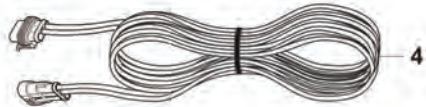

**AUTOMOWER 450X NERA
INSTALLATION ACCESSORIES**

REF.	ART. NR	ARTIKELBESKRIVNING	ANMÄRKNING	KIT
1	599662701	DRIVENHET	Power Unit EU	1
1	599662702	DRIVENHET	Power Unit UK	1
1	599662703	DRIVENHET	Power Unit CH	1
1	599662705	DRIVENHET	Power Unit AU, NZ	1
2	588765006	KABLAGE KPL	Low Voltage Cable 3 m	1
3	588765005	KABLAGE KPL	Low Voltage Cable 10 m	1
4	588765004	KABLAGE KPL	Low Voltage Cable 20 m	1
5	967972101	INSTALLATION KIT	S Wire 150 m, Staples 300 pc, Connectors 3 pcs, Couplers 5 pcs	1
5	967972201	INSTALLATION KIT	M Wire 250 m, Staples 400 pc, Connectors 3 pcs, Couplers 5 pcs	1
5	967972301	INSTALLATION KIT	L Wire 400 m, Staples 600 pc, Connectors 5 pcs, Couplers 5 pcs	1
6	535129002	KOPPLING	Loop Wire Connector, Blister Pack 100 pcs	1
6	577864801	KOPPLING	Loop Wire Connector	1
7	501980203	KOPPLING	Coupler, 100 pcs	1
7	577864701	KOPPLING	Coupler	1
8	577864201	KLAMMER	100 pcs	1
9	597237802	VAJER	Wire, 50m	1
10	597237801	VAJER	Wire, 150m	1
11	580662006	VAJER	Wire, 250m	1
12	593297702	VAJER	Wire, 300m	1
12	522914102	VAJER	Wire, 500m	1
12	580662009	VAJER	Wire, 800m	1
15	597539501	SATS	Boundary wire repair kit	1
16	595084401	BLADE SET	Endurance Blade, 6 pcs	1
16	595084402	BLADE SET	Endurance Blade, 45 pcs	1
16	595084403	BLADE SET	Endurance Blade, 300 pcs	1
17	599805201	BLADE SET	Endurance HSS Blades 6 pcs	1
17	599805202	BLADE SET	Endurance HSS Blades 45 pcs	1
17	599805203	BLADE SET	Endurance HSS Blades 300 pcs	1
18	577606604	BLADE SET	Blades 300 pcs incl. Screws	1
18	577864603	BLADE SET	Blades 9 pcs incl. Screws	1
18	577606505	BLADE SET	Blades 45 pcs incl. Screws	1
18	599805302	BLADE SET	Blades 300 pcs	1
18	599805301	BLADE SET	Blades 45 pcs	1
19	970663401	EPOS MODULE	EPOS Plug-in kit, EU	1
19	970663403	EPOS MODULE	EPOS Plug-in kit, GB,IE	1
19	970663404	EPOS MODULE	EPOS Plug-in kit, CH	1
20	535545301	EPOS MODULE	EPOS Plug-in	1
21	970468201	REFERENCE STATION	Reference station, EU	1
21	970468203	REFERENCE STATION	Reference station, GB,IE	1
21	970468204	REFERENCE STATION	Reference station, CH	1
22	597435801	SCREW	Anchor screws, 6pcs	1