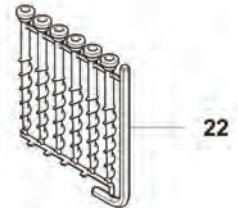

**AUTOMOWER 450X NERA
INSTALLATION ACCESSORIES**

REF.	ART. NR	ARTIKELBESKRIVNING	ANMÄRKNING	KIT
1	599662701	DRIVENHET	Power Unit EU	1
1	599662702	DRIVENHET	Power Unit UK	1
1	599662703	DRIVENHET	Power Unit CH	1
1	599662705	DRIVENHET	Power Unit AU, NZ	1
2	588765006	KABLAGE KPL	Low Voltage Cable 3 m	1
3	588765005	KABLAGE KPL	Low Voltage Cable 10 m	1
4	588765004	KABLAGE KPL	Low Voltage Cable 20 m	1
5	967972101	INSTALLATION KIT	S Wire 150 m, Staples 300 pc, Connectors 3 pcs, Couplers 5 pcs	1
5	967972201	INSTALLATION KIT	M Wire 250 m, Staples 400 pc, Connectors 3 pcs, Couplers 5 pcs	1
5	967972301	INSTALLATION KIT	L Wire 400 m, Staples 600 pc, Connectors 5 pcs, Couplers 5 pcs	1
6	535129002	KOPPLING	Loop Wire Connector, Blister Pack 100 pcs	1
6	577864801	KOPPLING	Loop Wire Connector	1
7	501980203	KOPPLING	Coupler, 100 pcs	1
7	577864701	KOPPLING	Coupler	1
8	577864201	KLAMMER	100 pcs	1
9	597237802	VAJER	Wire, 50m	1
10	597237801	VAJER	Wire, 150m	1
11	580662006	VAJER	Wire, 250m	1
12	593297702	VAJER	Wire, 300m	1
12	522914102	VAJER	Wire, 500m	1
12	580662009	VAJER	Wire, 800m	1
15	597539501	SATS	Boundary wire repair kit	1
16	595084401	BLADE SET	Endurance Blade, 6 pcs	1
16	595084402	BLADE SET	Endurance Blade, 45 pcs	1
16	595084403	BLADE SET	Endurance Blade, 300 pcs	1
17	599805201	BLADE SET	Endurance HSS Blades 6 pcs	1
17	599805202	BLADE SET	Endurance HSS Blades 45 pcs	1
17	599805203	BLADE SET	Endurance HSS Blades 300 pcs	1
18	577606604	BLADE SET	Blades 300 pcs incl. Screws	1
18	577864603	BLADE SET	Blades 9 pcs incl. Screws	1
18	577606505	BLADE SET	Blades 45 pcs incl. Screws	1
18	599805302	BLADE SET	Blades 300 pcs	1
18	599805301	BLADE SET	Blades 45 pcs	1
19	970663401	EPOS MODULE	EPOS Plug-in kit, EU	1
19	970663403	EPOS MODULE	EPOS Plug-in kit, GB,IE	1
19	970663404	EPOS MODULE	EPOS Plug-in kit, CH	1
20	535545301	EPOS MODULE	EPOS Plug-in	1
21	970468201	REFERENCE STATION	Reference station, EU	1
21	970468203	REFERENCE STATION	Reference station, GB,IE	1
21	970468204	REFERENCE STATION	Reference station, CH	1
22	597435801	SCREW	Anchor screws, 6pcs	1