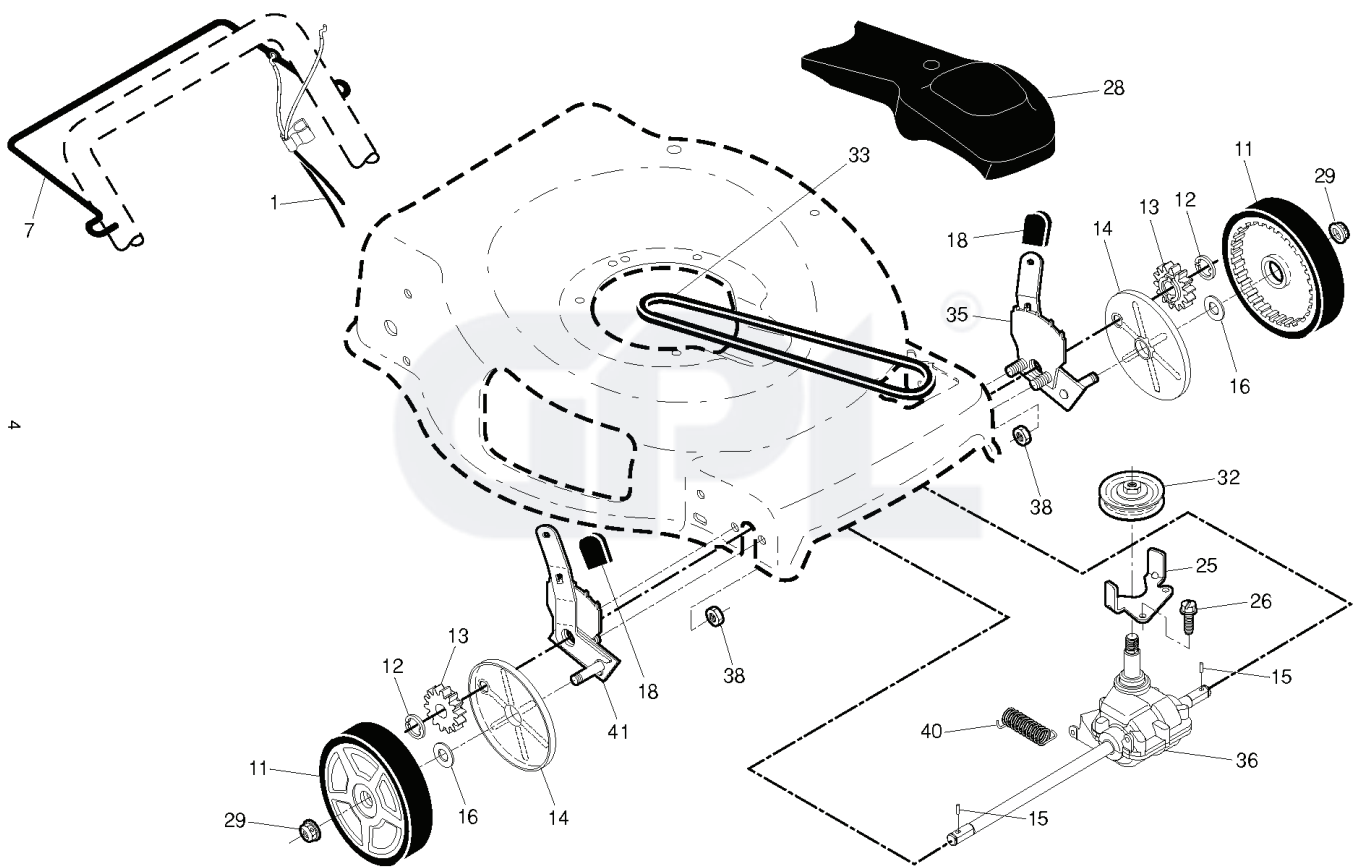

M56-140WF, 96121002503, 2014-11

SPARE PARTS LIST

REF.	PART NO.	DESCRIPTION	REMARK	QTY.	KIT
1	585040701	CABLE		1	
7	585123102	BAIL		1	
11	581009205	WHEEL ASSY		1	
12	812000058	E-CLIP		1	
13	532403849	PINION		1	
14	581840401	DUST COVER		1	
15	532404845	PAWL DRIVE		1	
16	532067725	WASHER		1	
18	532087877	KNOB		1	
25	532431711	BRACKET		1	
26	532163409	SCREW		1	
28	580992001	FRONT COVER ASSY	Includes Mounting Screw & Pushnut	1	
29	532409148	NUT		1	
32	532443262	PULLEY		1	
33	532196853	BELT		1	
35	581497904	ADJUSTER		1	
36	532424741	GEARBOX		1	
38	532438130	NUT		1	
40	532406558	SPRING		1	
41	581497908	ADJUSTER		1	