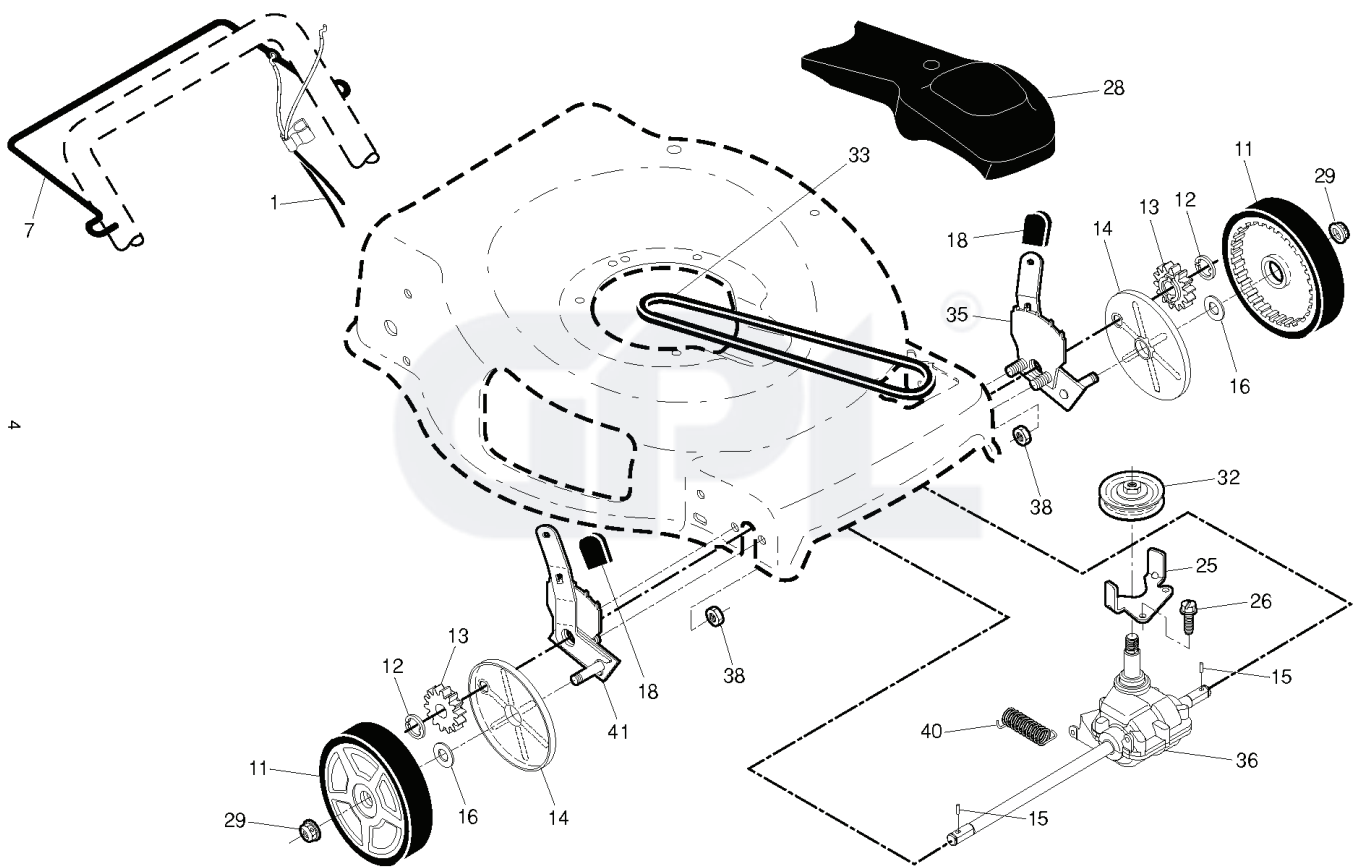

M56-140WF, 96121002502, 2013-10

---

**SPARE PARTS LIST**

REF.	PART NO.	DESCRIPTION	REMARK	QTY.	KIT
1	585040701	CABLE		1	
7	585123102	BAIL		1	
11	581009205	WHEEL ASSY		1	
12	812000058	E-CLIP		1	
13	532403849	PINION		1	
14	581840401	DUST COVER		1	
15	532404845	PAWL DRIVE		1	
16	532067725	WASHER		1	
18	532087877	KNOB		1	
25	532431711	BRACKET		1	
26	532163409	SCREW		1	
28	580992001	FRONT COVER ASSY	Includes Mounting Screw & Pushnut	1	
29	532409148	NUT		1	
32	532443262	PULLEY		1	
33	532196853	BELT		1	
35	581497904	ADJUSTER		1	
36	532424741	GEARBOX		1	
38	532191730	NUT		1	
40	532406558	SPRING		1	
41	581497903	ADJUSTER		1	