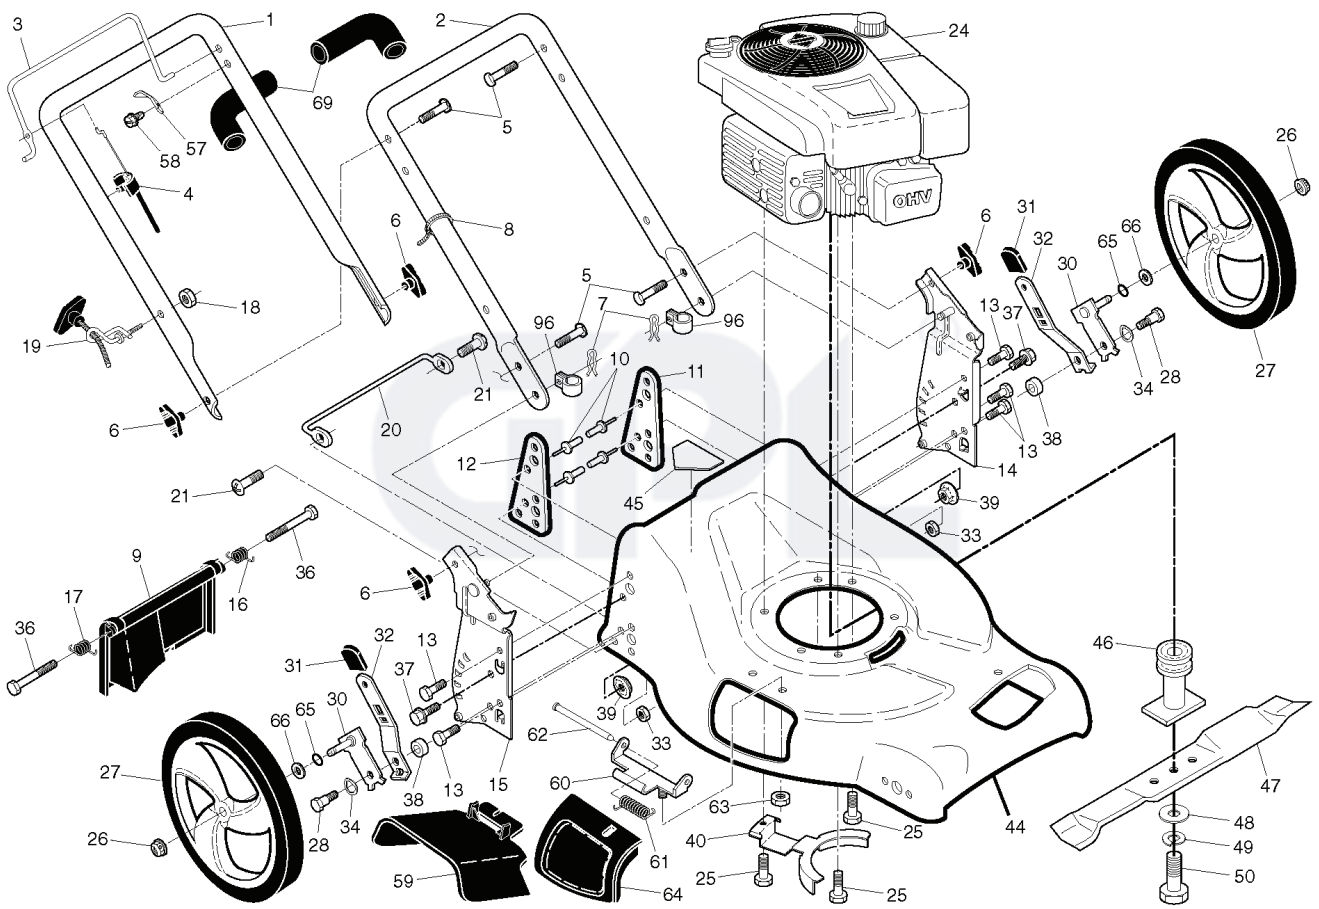

REF.	PART NO.	DESCRIPTION	REMARK	QTY.	KIT
1	532184576	HANDLE HALF		1	69
2	532434514	HANDLE		1	
3	532426505	OPERATOR-PRESENCE CONTROL		1	
4	532415350	CONTROL CABLE		1	
5	532191574	SCREW		1	
6	532191938	KNOB		1	
7	532051793	PIN		1	
8	532066426	HOOP		1	
9	532406985	DEFLECTOR		1	
10	532128415	RIVET		1	
11	532410540	BRACKET	LH	1	
12	532410542	BRACKET	RH	1	
13	817060410	SCREW		1	
14	532434513	BRACKET	LH	1	
15	532434512	BRACKET	RH	1	
16	532405417	SPRING	LH	1	
17	532405418	SPRING	RH	1	
18	532132004	NUT		1	
19	532194788	GUIDE		1	
20	532436119	GUARD		1	
21	817490416	SCREW		1	
24	000000000	W/O DESCRIPTION	B&S 12S902-1563-EA FOR SERVICE & PARTS 1-800-233-3723	1	
25	532150406	BOLT		1	
26	532409149	NUT		1	
27	532432749	WHEEL ASSY		1	
28	532401638	BOLT		1	
30	532413141	ARM		1	
31	532087877	KNOB		1	
32	532409889	SELECTOR SPRING		1	
33	873800500	LOCK NUT		1	
34	532401630	WASHER		1	
36	532184193	BOLT		1	
37	874780512	SCREW		1	
38	532401629	SPACER		1	
39	532155377	NUT		1	
40	532435059	BRACKET		1	
44	532409265	CHASSIS		1	
45	532182166	DECAL		1	
46	532432279	ADAPTER		1	
47	532199377	MOWER BLADE		1	
48	532851074	WASHER		1	
49	532850263	WASHER		1	
50	532851084	SCREW		1	
57	532430034	BRACKET		1	
58	532750634	SCREW		1	
59	532175071	CLIPPING DEFLECTOR		1	
60	532175735	HINGE		1	
61	532193000	HINGE		1	
62	532175650	ROD		1	
63	873800400	NUT		1	
64	532175066	PLUG		1	
65	532197480	O-RING		1	
66	532088348	WASHER		1	
69	532182748	HANDLE		1	
96	532197991	CLIP		1	
22	872250505	BOLT		1