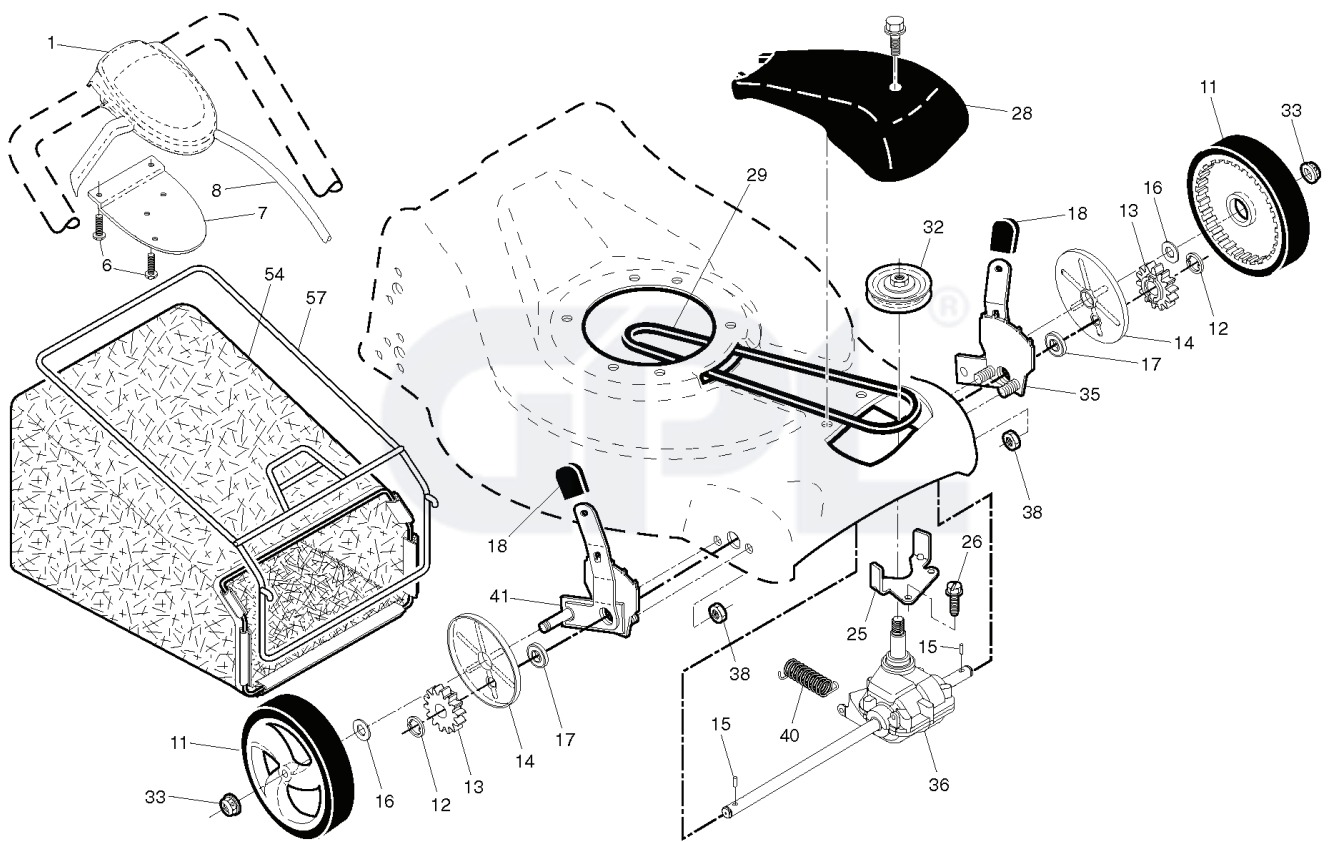

REF.	PART NO.	DESCRIPTION	REMARK	QTY.	KIT
1	532424923	DRIVE CONTROL		1	
6	532181698	SCREW		1	
7	532400723	BRACKET		1	
8	532406259	CABLE ASSY		1	
11	532402936	WHEEL		1	
12	812000058	E-CLIP		1	
13	532403849	PINION		1	
14	532189403	DUST COVER		1	
15	532404845	PAWL DRIVE		1	
16	532067725	WASHER		1	
17	532421836	BEARING		1	
18	532087877	KNOB		1	
25	532411663	GUIDE COURROIE		1	
26	532163409	SCREW		1	
28	532432662	DRIVE COVER		1	
29	532194149	BELT		1	
32	532194018	PULLEY		1	
33	532409148	NUT		1	
35	532438485	ADJUSTER	LH	1	17, 18
36	532404833	GEARCASE ASSEMBLY, COMPLETE		1	
38	873800400	NUT		1	
40	532406558	SPRING		1	
41	532438486	ADJUSTER	RH	1	
54	532194853	GRASSBAG		1	
57	532411950	FRAME		1	