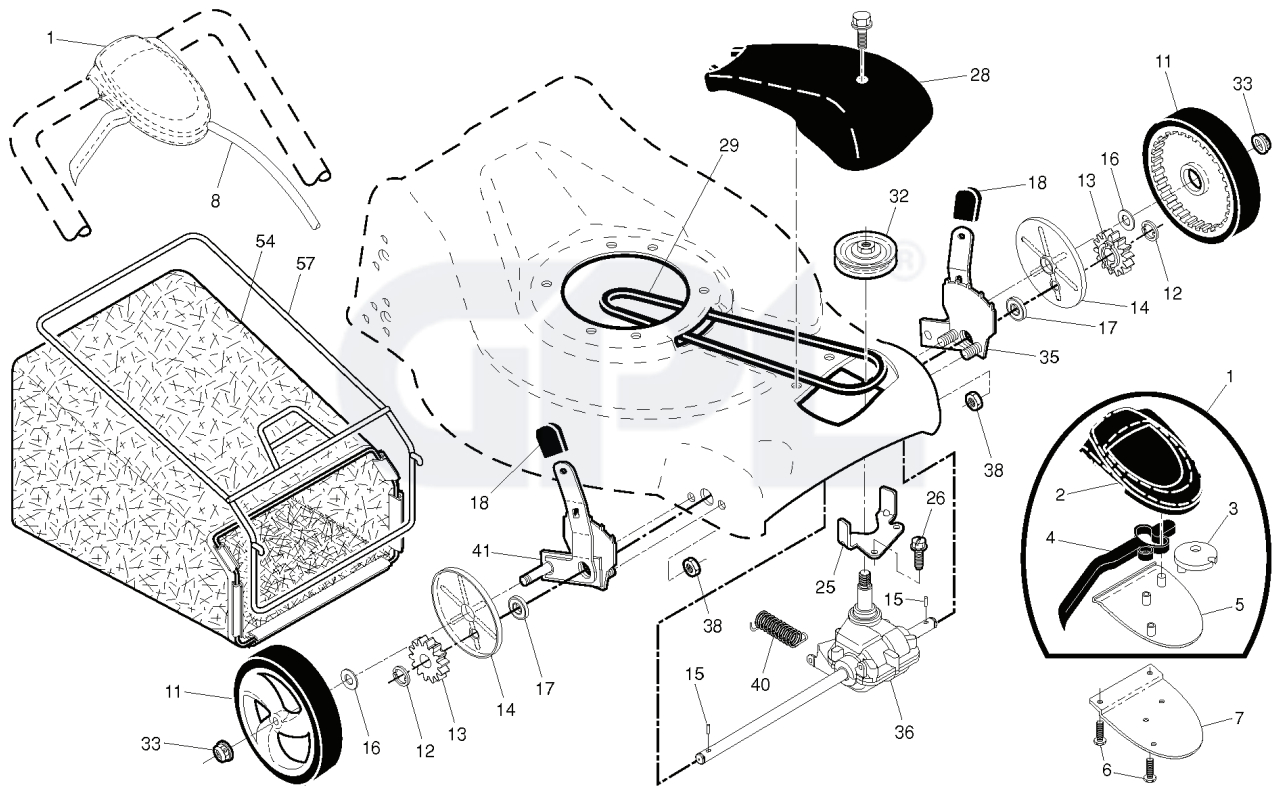

M53-875 DWA, 96141022901, 2010-04

---

**SPARE PARTS LIST**

REF.	PART NO.	DESCRIPTION	REMARK	QTY.	KIT
1	532424923	DRIVE CONTROL		1	
2	532413542	COVER		1	
3	532406262	PULLEY		1	
4	532195747	LEVER		1	
5	532413541	COVER		1	
6	532181698	SCREW		1	
7	532400723	BRACKET		1	
8	532406259	CABLE ASSY		1	
11	532402936	WHEEL		1	
12	812000058	E-CLIP		1	
13	532403849	PINION		1	
14	532189403	DUST COVER		1	
15	532404845	PAWL DRIVE		1	
16	532067725	WASHER		1	
17	532191039	BEARING		1	
18	532087877	KNOB		1	
25	532411663	GUIDE COURROIE		1	
26	532163409	SCREW		1	
28	532432662	DRIVE COVER		1	
29	532194149	BELT		1	
32	532194018	PULLEY		1	
33	532409148	NUT		1	
35	532424201	ADJUSTER		1	
36	532404833	GEARCASE ASSEMBLY, COMPLETE		1	
38	873800400	NUT		1	
40	532406558	SPRING		1	
41	532424200	ADJUSTER		1	
54	532194853	GRASSBAG		1	
57	532411950	FRAME		1	