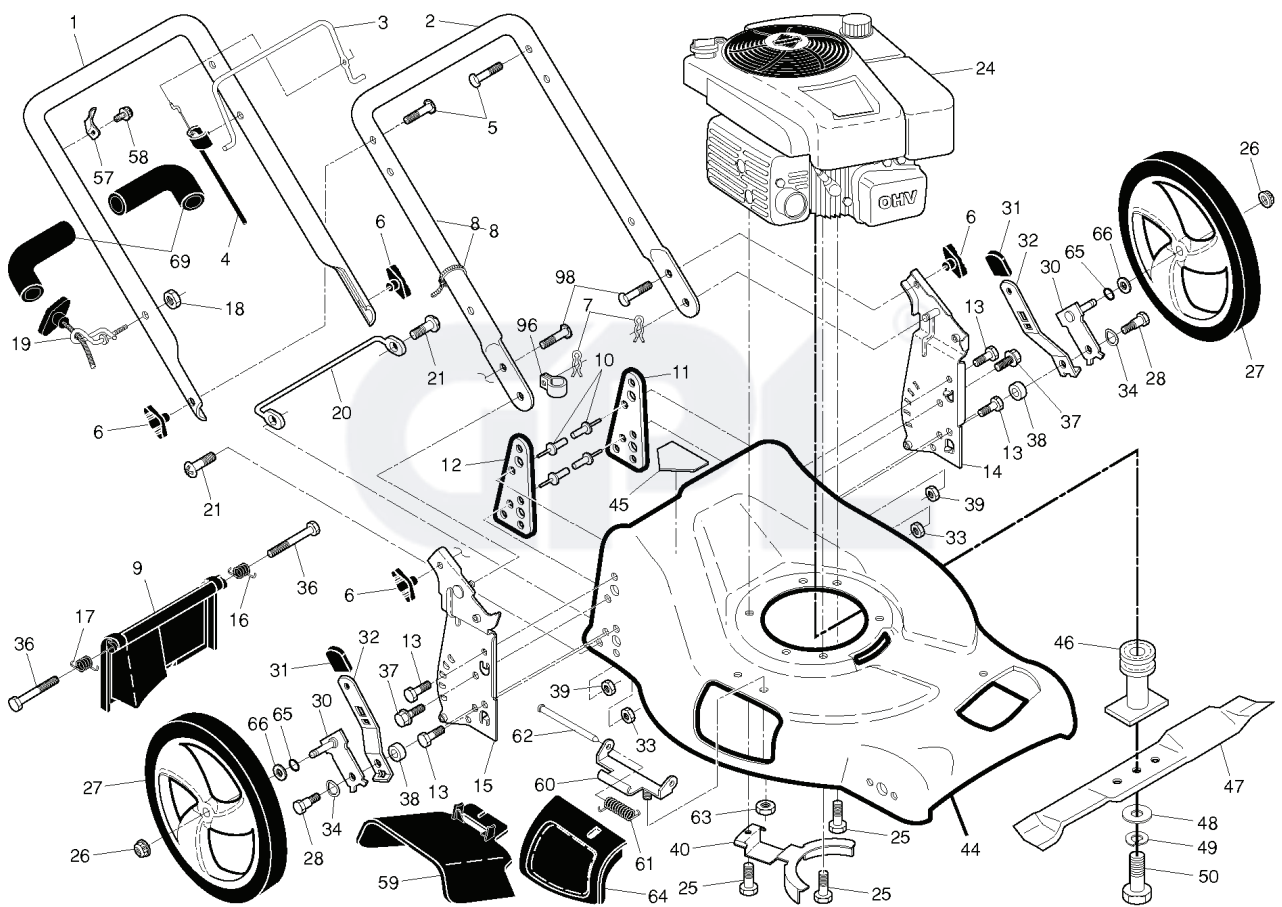

M53-875 DWA, 96141022901, 2010-04

---

**SPARE PARTS LIST**

REF.	PART NO.	DESCRIPTION	REMARK	QTY.	KIT
1	532424923	DRIVE CONTROL		1	
2	532413542	COVER		1	
3	532406262	PULLEY		1	
4	532195747	LEVER		1	
5	532413541	COVER		1	
6	532181698	SCREW		1	
7	532400723	BRACKET		1	
8	532406259	CABLE ASSY		1	
11	532402936	WHEEL		1	
12	812000058	E-CLIP		1	
13	532403849	PINION		1	
14	532189403	DUST COVER		1	
15	532404845	PAWL DRIVE		1	
16	532067725	WASHER		1	
17	532191039	BEARING		1	
18	532087877	KNOB		1	
25	532411663	GUIDE COURROIE		1	
26	532163409	SCREW		1	
28	532432662	DRIVE COVER		1	
29	532194149	BELT		1	
32	532194018	PULLEY		1	
33	532409148	NUT		1	
35	532424201	ADJUSTER		1	
36	532404833	GEARCASE ASSEMBLY, COMPLETE		1	
38	873800400	NUT		1	
40	532406558	SPRING		1	
41	532424200	ADJUSTER		1	
54	532194853	GRASSBAG		1	
57	532411950	FRAME		1	