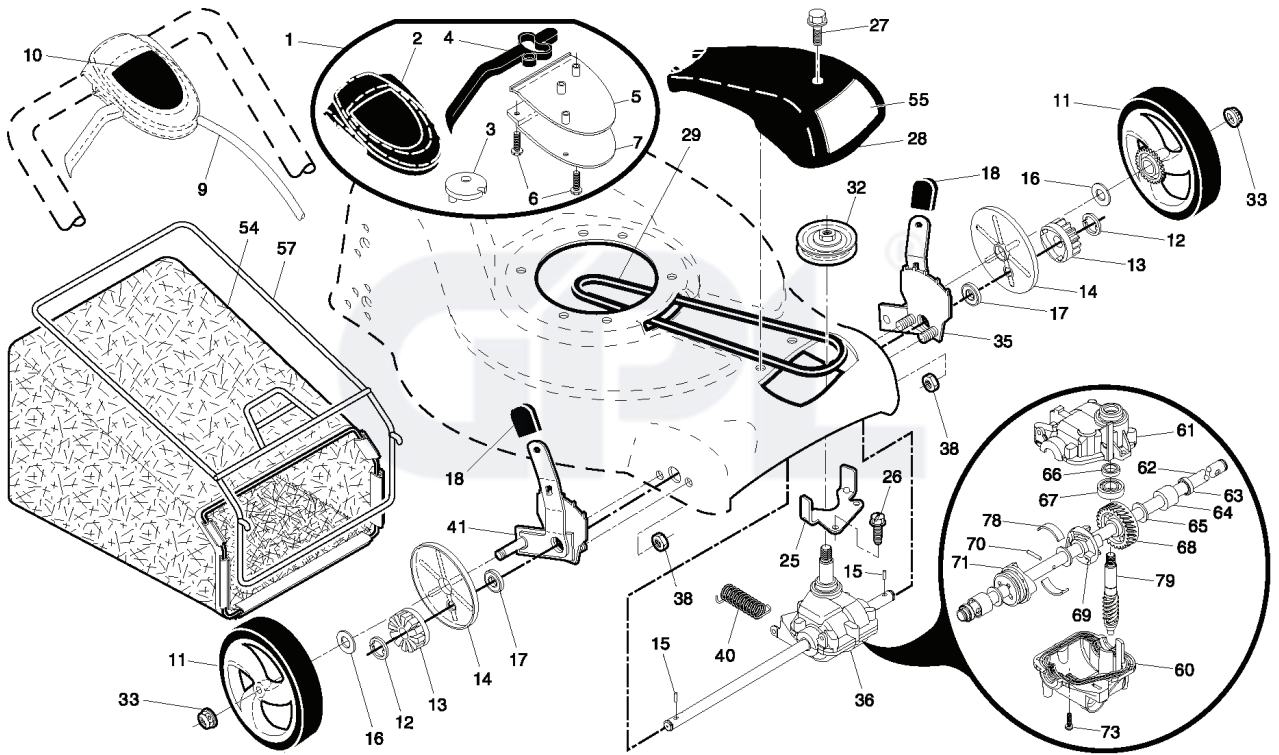

M53-190 DWA, 96141016400, 2009-01

SPARE PARTS LIST

REF.	PART NO.	DESCRIPTION	REMARK	QTY.	KIT
1	532407341	DRIVE CONTROL		1	
2	532413542	COVER		1	
3	532406262	PULLEY		1	
4	532190039	LEVER		1	
5	532413541	COVER		1	
6	532181698	SCREW		1	
7	532400723	BRACKET		1	
9	532406259	CABLE ASSY		1	
10	532410119	DECAL		1	
11	532402936	WHEEL		1	
12	812000058	E-CLIP		1	
13	532403849	PINION		1	
14	532189403	DUST COVER		1	
15	532404845	PAWL DRIVE		1	
16	532067725	WASHER		1	
17	532191039	BEARING		1	
18	532087877	KNOB		1	
25	532411663	GUIDE COURROIE		1	
26	532163409	SCREW		1	
27	532175262	SCREW		1	
28	532181467	DRIVE COVER		1	
29	532194149	BELT		1	
32	532194018	PULLEY		1	
33	532409148	NUT		1	
35	532408862	WHEEL ADJ KIT LH		1	
36	532404833	GEARCASE ASSEMBLY, COMPLETE		1	
38	873800400	NUT		1	
40	532406558	SPRING		1	
41	532408861	WHEEL ADJ KIT RH		1	
54	532194853	GRASSBAG		1	
55	532415299	DECAL		1	
57	532411950	FRAME		1	
61	532410726	CASE		1	
62	532410949	SHAFT OUTPUT		1	
63	532183508	SEAL, OUTPUT SHAFT		1	
64	532183511	BUSHING		1	
65	532183509	WASHER		1	
66	532183514	SEAL, INPUT SHAFT		1	
67	532183506	BALL BEARING		1	
68	532410729	GEAR		1	
69	532410732	FIXED DOG CLUTCH		1	
70	532410733	PEN		1	
71	532410730	MOVEABLE DOG CLUTCH		1	
73	532183513	SCREW		1	
74	532410734	CASE		1	
78	532410731	SPRING		1	
79	532410727	SHAFT WORM		1	