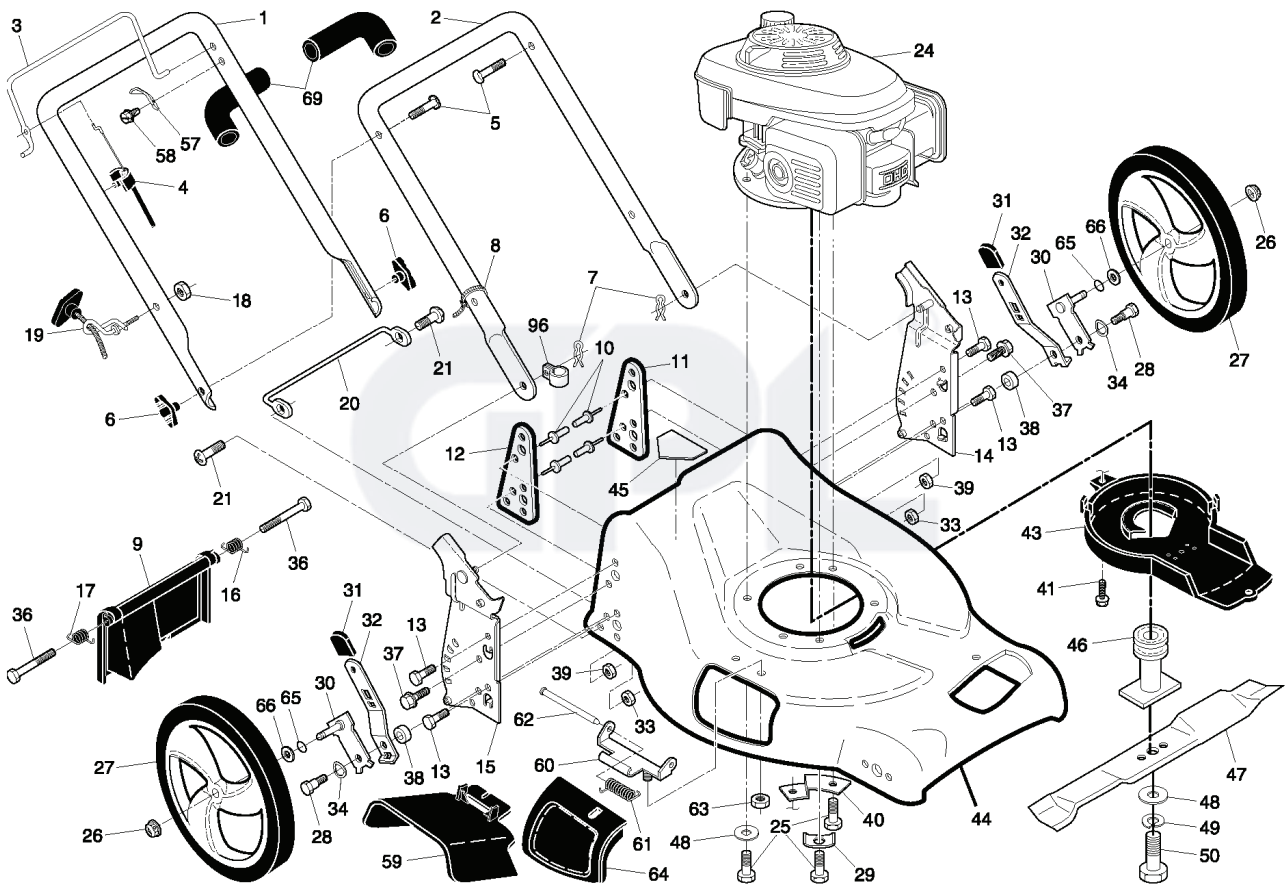

M53-190 DWA, 96141016400, 2009-01

SPARE PARTS LIST

REF.	PART NO.	DESCRIPTION	REMARK	QTY.	KIT
1	532407341	DRIVE CONTROL		1	
2	532413542	COVER		1	
3	532406262	PULLEY		1	
4	532190039	LEVER		1	
5	532413541	COVER		1	
6	532181698	SCREW		1	
7	532400723	BRACKET		1	
9	532406259	CABLE ASSY		1	
10	532410119	DECAL		1	
11	532402936	WHEEL		1	
12	812000058	E-CLIP		1	
13	532403849	PINION		1	
14	532189403	DUST COVER		1	
15	532404845	PAWL DRIVE		1	
16	532067725	WASHER		1	
17	532191039	BEARING		1	
18	532087877	KNOB		1	
25	532411663	GUIDE COURROIE		1	
26	532163409	SCREW		1	
27	532175262	SCREW		1	
28	532181467	DRIVE COVER		1	
29	532194149	BELT		1	
32	532194018	PULLEY		1	
33	532409148	NUT		1	
35	532408862	WHEEL ADJ KIT LH		1	
36	532404833	GEARCASE ASSEMBLY, COMPLETE		1	
38	873800400	NUT		1	
40	532406558	SPRING		1	
41	532408861	WHEEL ADJ KIT RH		1	
54	532194853	GRASSBAG		1	
55	532415299	DECAL		1	
57	532411950	FRAME		1	
61	532410726	CASE		1	
62	532410949	SHAFT OUTPUT		1	
63	532183508	SEAL, OUTPUT SHAFT		1	
64	532183511	BUSHING		1	
65	532183509	WASHER		1	
66	532183514	SEAL, INPUT SHAFT		1	
67	532183506	BALL BEARING		1	
68	532410729	GEAR		1	
69	532410732	FIXED DOG CLUTCH		1	
70	532410733	PEN		1	
71	532410730	MOVEABLE DOG CLUTCH		1	
73	532183513	SCREW		1	
74	532410734	CASE		1	
78	532410731	SPRING		1	
79	532410727	SHAFT WORM		1	