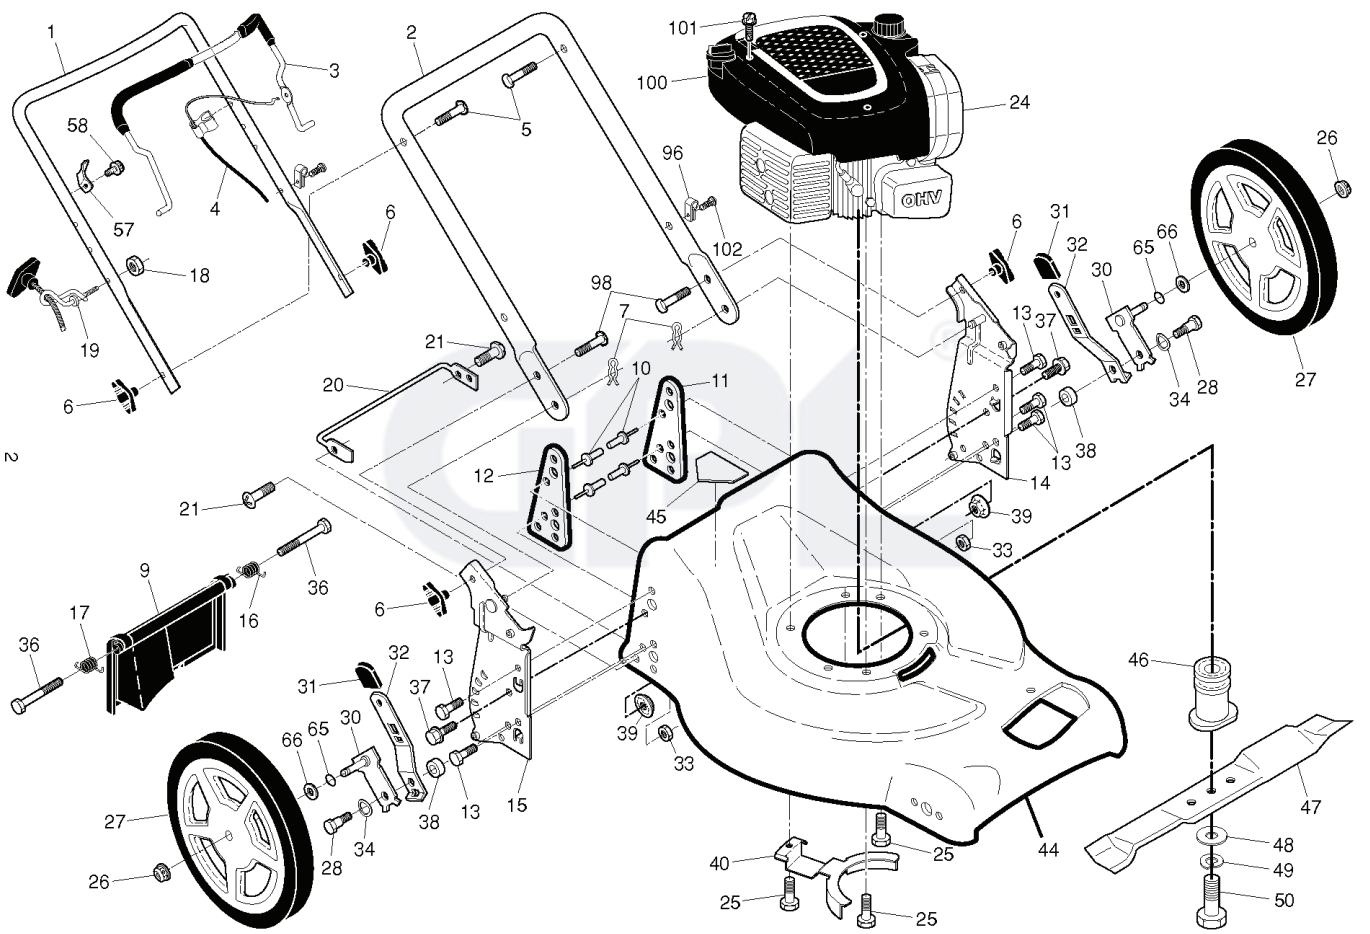

M51-140WF, 96141027002, 2014-01

SPARE PARTS LIST

REF.	PART NO.	DESCRIPTION	REMARK	QTY.	KIT
1	585040702	CABLE		1	
7	585123102	BAIL		1	
11	581009205	WHEEL ASSY		1	
12	812000058	E-CLIP		1	
13	532403849	PINION		1	
14	581840401	DUST COVER		1	
15	532404845	PAWL DRIVE		1	
16	532067725	WASHER		1	
18	532087877	KNOB		1	
25	532431711	BRACKET		1	
26	532163409	SCREW		1	
28	532432665	DRIVE COVER	Includes Mounting Screw & Pushnut	1	
29	532194149	BELT		1	
32	532443262	PULLEY		1	
33	532409148	NUT		1	
35	532438485	ADJUSTER	LH	1	
36	532404833	GEARCASE ASSEMBLY, COMPLETE		1	
38	873800400	NUT		1	
40	532406558	SPRING		1	
41	532438486	ADJUSTER	RH	1	
54	580953404	GRASS BAG ASSY		1	
57	532411950	FRAME		1	