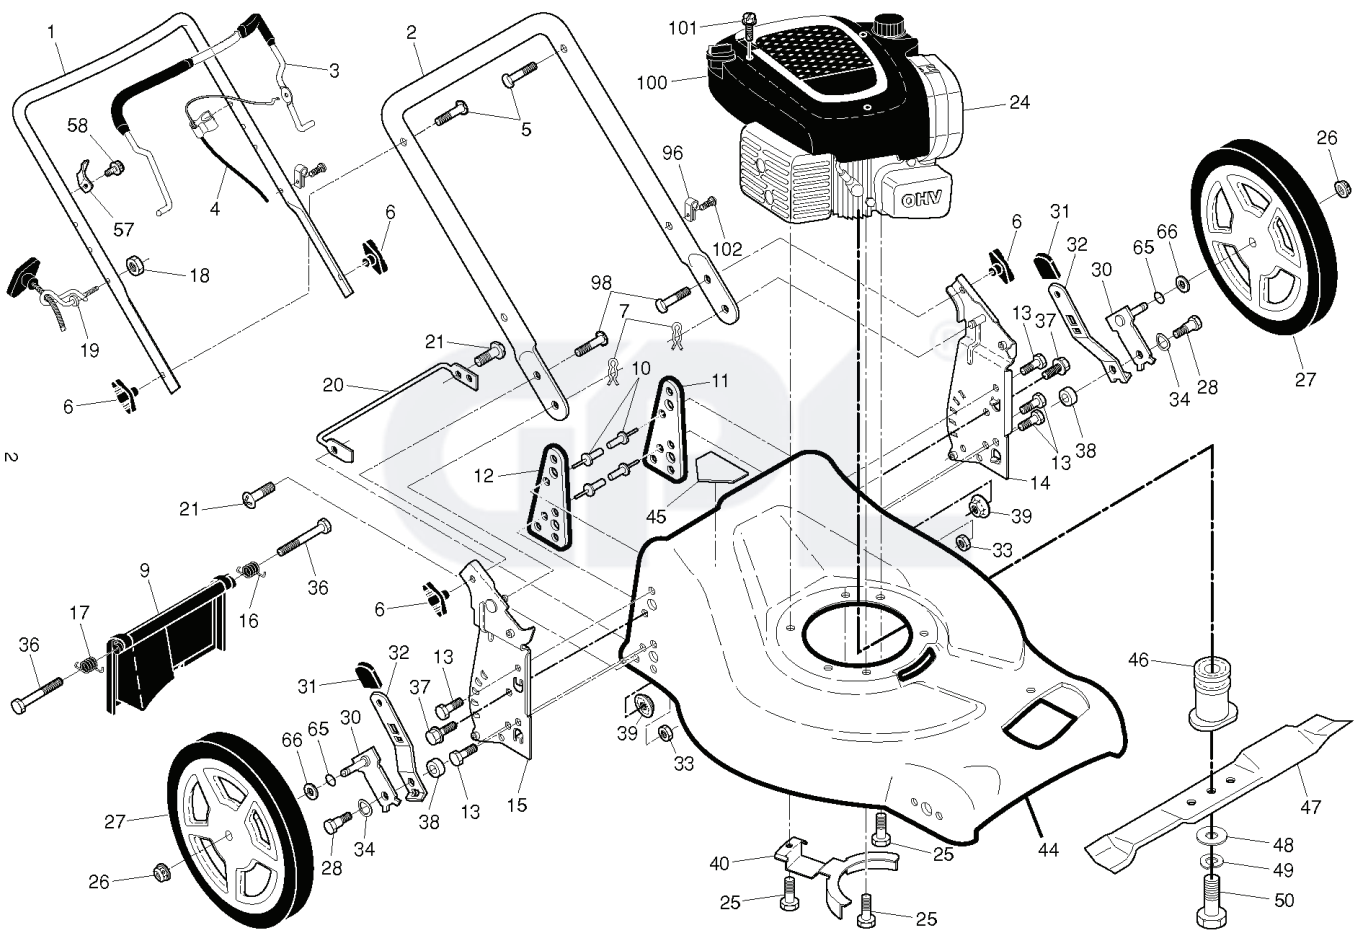

M51-140WF, 96141027000, 2013-01

SPARE PARTS LIST

REF.	PART NO.	DESCRIPTION	REMARK	QTY.	KIT
1	581076901	DRIVE CABLE		1	
7	580659302	BAIL		1	
11	581009205	WHEEL ASSY		1	
12	812000058	E-CLIP		1	
13	532403849	PINION		1	
14	581840401	DUST COVER		1	
15	532404845	PAWL DRIVE		1	
16	532067725	WASHER		1	
18	532087877	KNOB		1	
25	532431711	BRACKET		1	
26	532163409	SCREW		1	
28	532432665	DRIVE COVER	Includes Mounting Screw & Pushnut	1	
29	532194149	BELT		1	
32	532443262	PULLEY		1	
33	532409148	NUT		1	
35	532438485	ADJUSTER	LH	1	
36	532404833	GEARCASE ASSEMBLY, COMPLETE		1	
38	873800400	NUT		1	
40	532406558	SPRING		1	
41	532438486	ADJUSTER	RH	1	
54	580953404	GRASS BAG ASSY		1	
57	532411950	FRAME		1	