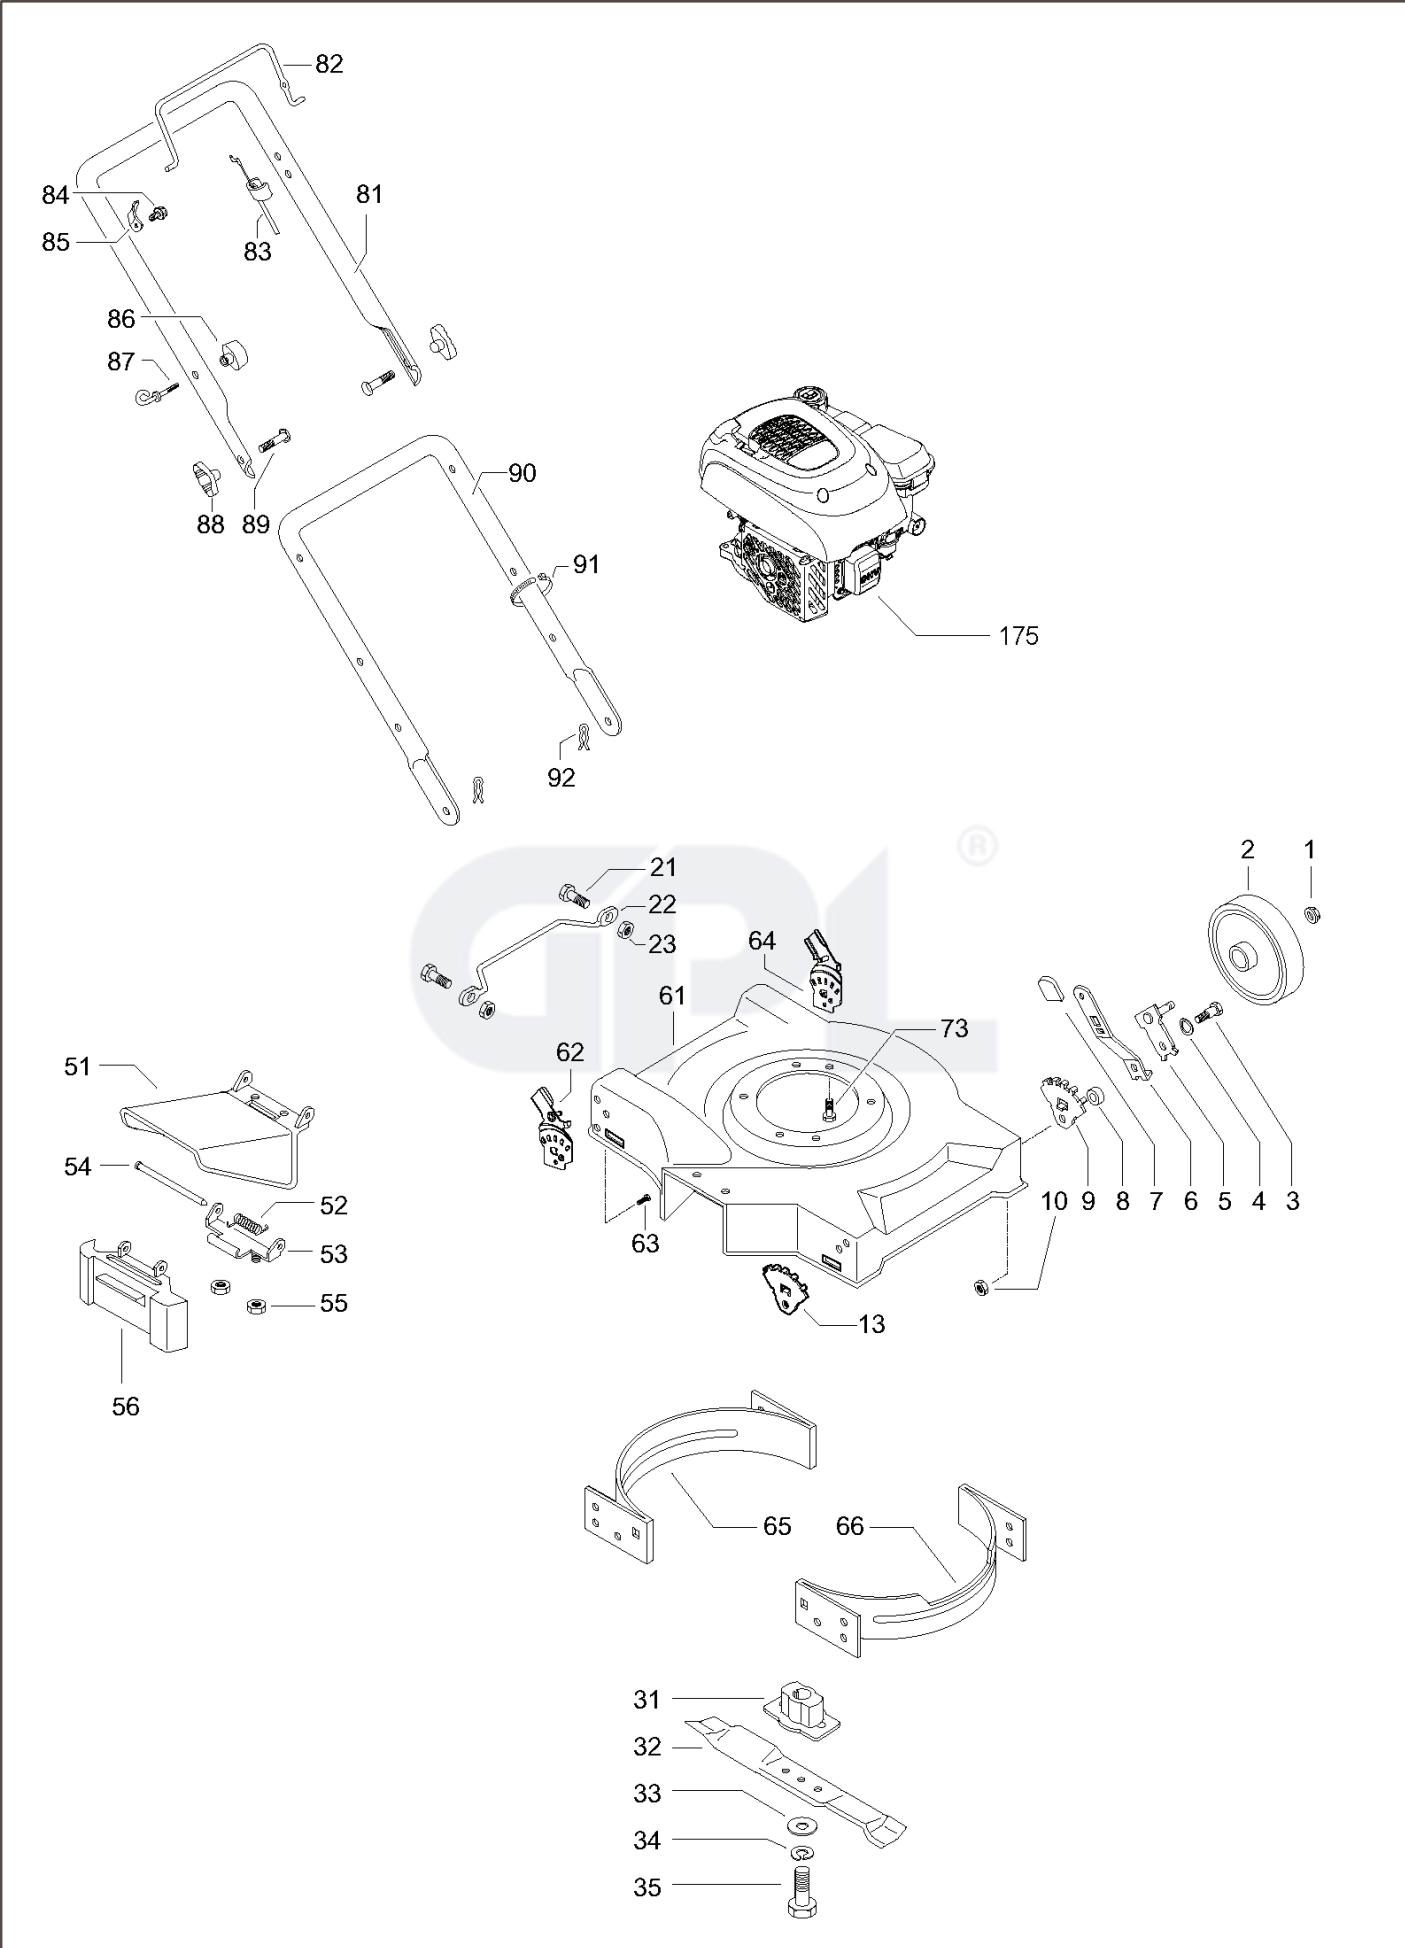

M51-110 M Classic, 96111004001, 2017-03

SPARE PARTS LIST

REF.	PART NO.	DESCRIPTION	REMARK	QTY.	KIT
1	532409148	NUT		4	
2	581009412	WHEEL ASSY	d.200	4	
3	532401638	BOLT		4	
4	532401630	WASHER		4	
5	588627102	ARM		4	
6	587857802	SPRING		4	
7	532087877	KNOB		4	
8	532401629	SPACER		4	
9	532414441	BRACKET	left	1	
10	532751153	NUT		4	
13	532414440	BRACKET	right	1	
21	871191012	SCREW		2	
22	532431995	GUARD		1	
23	532069180	NUT		2	
31	581547901	ADAPTER		1	
32	532145106	BLADE		1	
33	532851074	WASHER		1	
34	532850263	WASHER		1	
35	532851084	SCREW		1	
51	532432040	GUARD		1	
52	532411832	SPRING		1	
53	532088602	DEFLECTOR		1	
54	532150215	SHAFT		1	
55	873800400	NUT		2	
56	532412400	PLUG		1	
61	587572004	HOUSING		1	
62	587332702	BRACKET	right	1	
63	817490408	SCREW		2	
64	587332802	BRACKET	left	1	
65	587991401	BAFFLE		1	
66	588548801	BAFFLE		1	
73	532150406	BOLT	3/8"	3	
81	582765902	HANDLE	upper	1	
82	532447365	BAIL		1	
83	532440934	CABLE		1	
84	532178848	SCREW		1	
85	532430034	BRACKET		1	
86	581912601	KNOB		1	
87	581902101	GUIDE		1	
88	532191938	KNOB		2	
89	532191574	SCREW		2	
90	582733902	HANDLE	lower	1	
91	531205581	CLIP		1	
92	532051793	PIN		2	
175	579820201	ENGINE ASSY		1	

REF.	PART NO.	DESCRIPTION	REMARK	QTY.	KIT
1	579820202	GASKET KIT		1	
2	579820203	SHROUD KIT		1	
3	579820204	CARBURETTOR KIT		1	
4	579820205	MUFFLER KIT		1	
5	579820206	FUEL TANK KIT		1	
6	579820207	FUEL FILTER KIT		1	
7	579820208	IGNITION KIT		1	
8	579820209	GOVERNOR KIT		1	
9	579820210	AIR INTAKE KIT		1	
10	579820211	CYLINDER HEAD KIT		1	
11	579820213	AIR FILTER		1	
-	579820212	DIPSTICK		1	
-	579820214	FUEL CAP		1	

GPL®