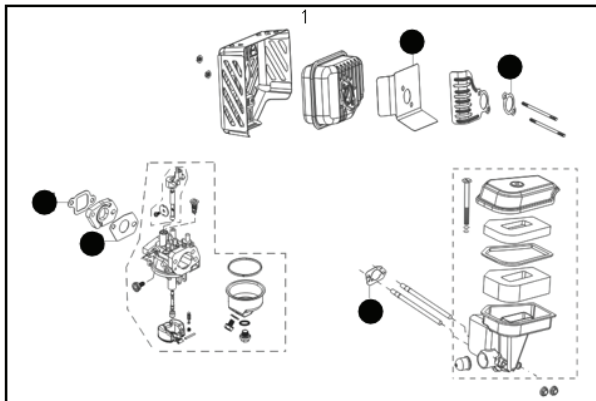

M51-110 M Classic, 96111004001, 2017-03

SPARE PARTS LIST

REF.	PART NO.	DESCRIPTION	REMARK	QTY.	KIT
1	532409148	NUT		4	
2	581009412	WHEEL ASSY	d.200	4	
3	532401638	BOLT		4	
4	532401630	WASHER		4	
5	588627102	ARM		4	
6	587857802	SPRING		4	
7	532087877	KNOB		4	
8	532401629	SPACER		4	
9	532414441	BRACKET	left	1	
10	532751153	NUT		4	
13	532414440	BRACKET	right	1	
21	871191012	SCREW		2	
22	532431995	GUARD		1	
23	532069180	NUT		2	
31	581547901	ADAPTER		1	
32	532145106	BLADE		1	
33	532851074	WASHER		1	
34	532850263	WASHER		1	
35	532851084	SCREW		1	
51	532432040	GUARD		1	
52	532411832	SPRING		1	
53	532088602	DEFLECTOR		1	
54	532150215	SHAFT		1	
55	873800400	NUT		2	
56	532412400	PLUG		1	
61	587572004	HOUSING		1	
62	587332702	BRACKET	right	1	
63	817490408	SCREW		2	
64	587332802	BRACKET	left	1	
65	587991401	BAFFLE		1	
66	588548801	BAFFLE		1	
73	532150406	BOLT	3/8"	3	
81	582765902	HANDLE	upper	1	
82	532447365	BAIL		1	
83	532440934	CABLE		1	
84	532178848	SCREW		1	
85	532430034	BRACKET		1	
86	581912601	KNOB		1	
87	581902101	GUIDE		1	
88	532191938	KNOB		2	
89	532191574	SCREW		2	
90	582733902	HANDLE	lower	1	
91	531205581	CLIP		1	
92	532051793	PIN		2	
175	579820201	ENGINE ASSY		1	

REF.	PART NO.	DESCRIPTION	REMARK	QTY.	KIT
1	579820202	GASKET KIT		1	
2	579820203	SHROUD KIT		1	
3	579820204	CARBURETTOR KIT		1	
4	579820205	MUFFLER KIT		1	
5	579820206	FUEL TANK KIT		1	
6	579820207	FUEL FILTER KIT		1	
7	579820208	IGNITION KIT		1	
8	579820209	GOVERNOR KIT		1	
9	579820210	AIR INTAKE KIT		1	
10	579820211	CYLINDER HEAD KIT		1	
11	579820213	AIR FILTER		1	
-	579820212	DIPSTICK		1	
-	579820214	FUEL CAP		1	