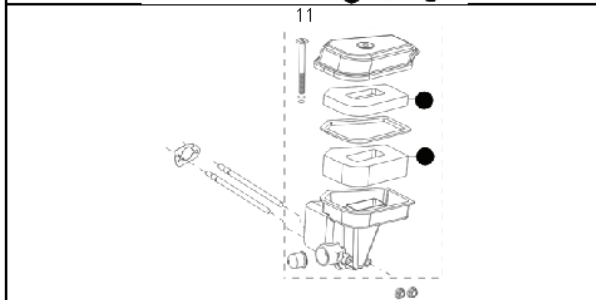

M51-110 M Classic, 96111004001, 2017-03

SPARE PARTS LIST

REF.	PART NO.	DESCRIPTION	REMARK	QTY.	KIT
1	532409148	NUT		4	
2	581009412	WHEEL ASSY	d.200	4	
3	532401638	BOLT		4	
4	532401630	WASHER		4	
5	588627102	ARM		4	
6	587857802	SPRING		4	
7	532087877	KNOB		4	
8	532401629	SPACER		4	
9	532414441	BRACKET	left	1	
10	532751153	NUT		4	
13	532414440	BRACKET	right	1	
21	871191012	SCREW		2	
22	532431995	GUARD		1	
23	532069180	NUT		2	
31	581547901	ADAPTER		1	
32	532145106	BLADE		1	
33	532851074	WASHER		1	
34	532850263	WASHER		1	
35	532851084	SCREW		1	
51	532432040	GUARD		1	
52	532411832	SPRING		1	
53	532088602	DEFLECTOR		1	
54	532150215	SHAFT		1	
55	873800400	NUT		2	
56	532412400	PLUG		1	
61	587572004	HOUSING		1	
62	587332702	BRACKET	right	1	
63	817490408	SCREW		2	
64	587332802	BRACKET	left	1	
65	587991401	BAFFLE		1	
66	588548801	BAFFLE		1	
73	532150406	BOLT	3/8"	3	
81	582765902	HANDLE	upper	1	
82	532447365	BAIL		1	
83	532440934	CABLE		1	
84	532178848	SCREW		1	
85	532430034	BRACKET		1	
86	581912601	KNOB		1	
87	581902101	GUIDE		1	
88	532191938	KNOB		2	
89	532191574	SCREW		2	
90	582733902	HANDLE	lower	1	
91	531205581	CLIP		1	
92	532051793	PIN		2	
175	579820201	ENGINE ASSY		1	

REF.	PART NO.	DESCRIPTION	REMARK	QTY.	KIT
1	579820202	GASKET KIT		1	
2	579820203	SHROUD KIT		1	
3	579820204	CARBURETTOR KIT		1	
4	579820205	MUFFLER KIT		1	
5	579820206	FUEL TANK KIT		1	
6	579820207	FUEL FILTER KIT		1	
7	579820208	IGNITION KIT		1	
8	579820209	GOVERNOR KIT		1	
9	579820210	AIR INTAKE KIT		1	
10	579820211	CYLINDER HEAD KIT		1	
11	579820213	AIR FILTER		1	
-	579820212	DIPSTICK		1	
-	579820214	FUEL CAP		1	