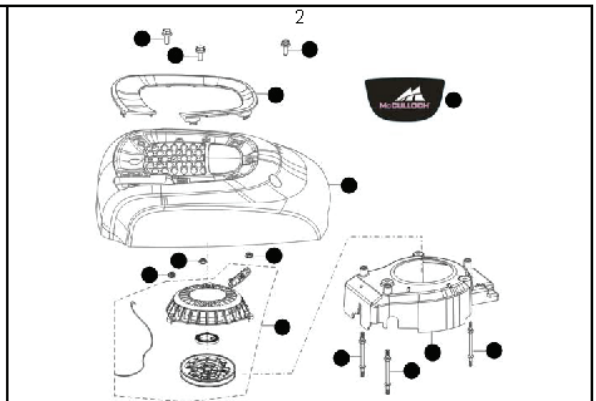

M51-110 M Classic, 96111004001, 2017-03

SPARE PARTS LIST

REF.	PART NO.	DESCRIPTION	REMARK	QTY.	KIT
1	532409148	NUT		4	
2	581009412	WHEEL ASSY	d.200	4	
3	532401638	BOLT		4	
4	532401630	WASHER		4	
5	588627102	ARM		4	
6	587857802	SPRING		4	
7	532087877	KNOB		4	
8	532401629	SPACER		4	
9	532414441	BRACKET	left	1	
10	532751153	NUT		4	
13	532414440	BRACKET	right	1	
21	871191012	SCREW		2	
22	532431995	GUARD		1	
23	532069180	NUT		2	
31	581547901	ADAPTER		1	
32	532145106	BLADE		1	
33	532851074	WASHER		1	
34	532850263	WASHER		1	
35	532851084	SCREW		1	
51	532432040	GUARD		1	
52	532411832	SPRING		1	
53	532088602	DEFLECTOR		1	
54	532150215	SHAFT		1	
55	873800400	NUT		2	
56	532412400	PLUG		1	
61	587572004	HOUSING		1	
62	587332702	BRACKET	right	1	
63	817490408	SCREW		2	
64	587332802	BRACKET	left	1	
65	587991401	BAFFLE		1	
66	588548801	BAFFLE		1	
73	532150406	BOLT	3/8"	3	
81	582765902	HANDLE	upper	1	
82	532447365	BAIL		1	
83	532440934	CABLE		1	
84	532178848	SCREW		1	
85	532430034	BRACKET		1	
86	581912601	KNOB		1	
87	581902101	GUIDE		1	
88	532191938	KNOB		2	
89	532191574	SCREW		2	
90	582733902	HANDLE	lower	1	
91	531205581	CLIP		1	
92	532051793	PIN		2	
175	579820201	ENGINE ASSY		1	

REF.	PART NO.	DESCRIPTION	REMARK	QTY.	KIT
1	579820202	GASKET KIT		1	
2	579820203	SHROUD KIT		1	
3	579820204	CARBURETTOR KIT		1	
4	579820205	MUFFLER KIT		1	
5	579820206	FUEL TANK KIT		1	
6	579820207	FUEL FILTER KIT		1	
7	579820208	IGNITION KIT		1	
8	579820209	GOVERNOR KIT		1	
9	579820210	AIR INTAKE KIT		1	
10	579820211	CYLINDER HEAD KIT		1	
11	579820213	AIR FILTER		1	
-	579820212	DIPSTICK		1	
-	579820214	FUEL CAP		1	