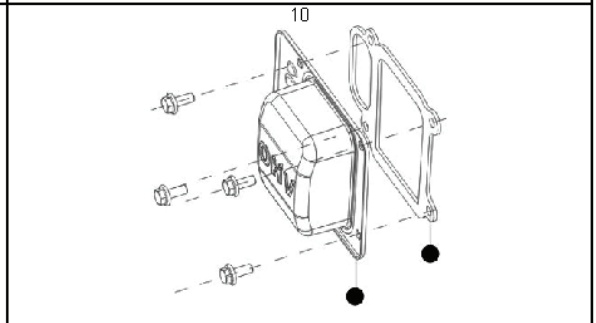

M51-110 M Classic, 96111004001, 2017-03

SPARE PARTS LIST

REF.	PART NO.	DESCRIPTION	REMARK	QTY.	KIT
1	532409148	NUT		4	
2	581009412	WHEEL ASSY	d.200	4	
3	532401638	BOLT		4	
4	532401630	WASHER		4	
5	588627102	ARM		4	
6	587857802	SPRING		4	
7	532087877	KNOB		4	
8	532401629	SPACER		4	
9	532414441	BRACKET	left	1	
10	532751153	NUT		4	
13	532414440	BRACKET	right	1	
21	871191012	SCREW		2	
22	532431995	GUARD		1	
23	532069180	NUT		2	
31	581547901	ADAPTER		1	
32	532145106	BLADE		1	
33	532851074	WASHER		1	
34	532850263	WASHER		1	
35	532851084	SCREW		1	
51	532432040	GUARD		1	
52	532411832	SPRING		1	
53	532088602	DEFLECTOR		1	
54	532150215	SHAFT		1	
55	873800400	NUT		2	
56	532412400	PLUG		1	
61	587572004	HOUSING		1	
62	587332702	BRACKET	right	1	
63	817490408	SCREW		2	
64	587332802	BRACKET	left	1	
65	587991401	BAFFLE		1	
66	588548801	BAFFLE		1	
73	532150406	BOLT	3/8"	3	
81	582765902	HANDLE	upper	1	
82	532447365	BAIL		1	
83	532440934	CABLE		1	
84	532178848	SCREW		1	
85	532430034	BRACKET		1	
86	581912601	KNOB		1	
87	581902101	GUIDE		1	
88	532191938	KNOB		2	
89	532191574	SCREW		2	
90	582733902	HANDLE	lower	1	
91	531205581	CLIP		1	
92	532051793	PIN		2	
175	579820201	ENGINE ASSY		1	

REF.	PART NO.	DESCRIPTION	REMARK	QTY.	KIT
1	579820202	GASKET KIT		1	
2	579820203	SHROUD KIT		1	
3	579820204	CARBURETTOR KIT		1	
4	579820205	MUFFLER KIT		1	
5	579820206	FUEL TANK KIT		1	
6	579820207	FUEL FILTER KIT		1	
7	579820208	IGNITION KIT		1	
8	579820209	GOVERNOR KIT		1	
9	579820210	AIR INTAKE KIT		1	
10	579820211	CYLINDER HEAD KIT		1	
11	579820213	AIR FILTER		1	
-	579820212	DIPSTICK		1	
-	579820214	FUEL CAP		1	