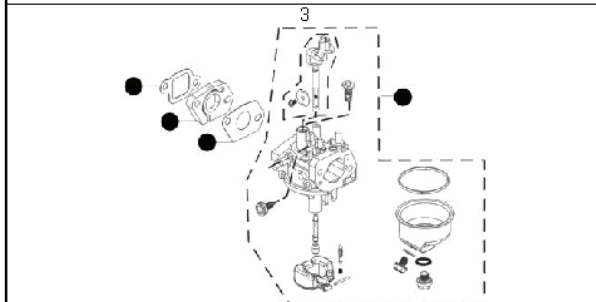

M51-110 M Classic, 96111004001, 2017-03

SPARE PARTS LIST

REF.	PART NO.	DESCRIPTION	REMARK	QTY.	KIT
1	532409148	NUT		4	
2	581009412	WHEEL ASSY	d.200	4	
3	532401638	BOLT		4	
4	532401630	WASHER		4	
5	588627102	ARM		4	
6	587857802	SPRING		4	
7	532087877	KNOB		4	
8	532401629	SPACER		4	
9	532414441	BRACKET	left	1	
10	532751153	NUT		4	
13	532414440	BRACKET	right	1	
21	871191012	SCREW		2	
22	532431995	GUARD		1	
23	532069180	NUT		2	
31	581547901	ADAPTER		1	
32	532145106	BLADE		1	
33	532851074	WASHER		1	
34	532850263	WASHER		1	
35	532851084	SCREW		1	
51	532432040	GUARD		1	
52	532411832	SPRING		1	
53	532088602	DEFLECTOR		1	
54	532150215	SHAFT		1	
55	873800400	NUT		2	
56	532412400	PLUG		1	
61	587572004	HOUSING		1	
62	587332702	BRACKET	right	1	
63	817490408	SCREW		2	
64	587332802	BRACKET	left	1	
65	587991401	BAFFLE		1	
66	588548801	BAFFLE		1	
73	532150406	BOLT	3/8"	3	
81	582765902	HANDLE	upper	1	
82	532447365	BAIL		1	
83	532440934	CABLE		1	
84	532178848	SCREW		1	
85	532430034	BRACKET		1	
86	581912601	KNOB		1	
87	581902101	GUIDE		1	
88	532191938	KNOB		2	
89	532191574	SCREW		2	
90	582733902	HANDLE	lower	1	
91	531205581	CLIP		1	
92	532051793	PIN		2	
175	579820201	ENGINE ASSY		1	

REF.	PART NO.	DESCRIPTION	REMARK	QTY.	KIT
1	579820202	GASKET KIT		1	
2	579820203	SHROUD KIT		1	
3	579820204	CARBURETTOR KIT		1	
4	579820205	MUFFLER KIT		1	
5	579820206	FUEL TANK KIT		1	
6	579820207	FUEL FILTER KIT		1	
7	579820208	IGNITION KIT		1	
8	579820209	GOVERNOR KIT		1	
9	579820210	AIR INTAKE KIT		1	
10	579820211	CYLINDER HEAD KIT		1	
11	579820213	AIR FILTER		1	
-	579820212	DIPSTICK		1	
-	579820214	FUEL CAP		1	