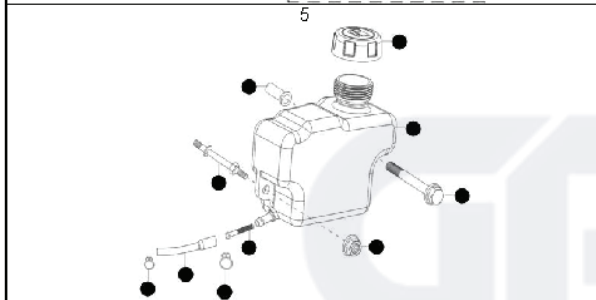

M51-110 M Classic, 96111004001, 2017-03

SPARE PARTS LIST

REF.	PART NO.	DESCRIPTION	REMARK	QTY.	KIT
1	532409148	NUT		4	
2	581009412	WHEEL ASSY	d.200	4	
3	532401638	BOLT		4	
4	532401630	WASHER		4	
5	588627102	ARM		4	
6	587857802	SPRING		4	
7	532087877	KNOB		4	
8	532401629	SPACER		4	
9	532414441	BRACKET	left	1	
10	532751153	NUT		4	
13	532414440	BRACKET	right	1	
21	871191012	SCREW		2	
22	532431995	GUARD		1	
23	532069180	NUT		2	
31	581547901	ADAPTER		1	
32	532145106	BLADE		1	
33	532851074	WASHER		1	
34	532850263	WASHER		1	
35	532851084	SCREW		1	
51	532432040	GUARD		1	
52	532411832	SPRING		1	
53	532088602	DEFLECTOR		1	
54	532150215	SHAFT		1	
55	873800400	NUT		2	
56	532412400	PLUG		1	
61	587572004	HOUSING		1	
62	587332702	BRACKET	right	1	
63	817490408	SCREW		2	
64	587332802	BRACKET	left	1	
65	587991401	BAFFLE		1	
66	588548801	BAFFLE		1	
73	532150406	BOLT	3/8"	3	
81	582765902	HANDLE	upper	1	
82	532447365	BAIL		1	
83	532440934	CABLE		1	
84	532178848	SCREW		1	
85	532430034	BRACKET		1	
86	581912601	KNOB		1	
87	581902101	GUIDE		1	
88	532191938	KNOB		2	
89	532191574	SCREW		2	
90	582733902	HANDLE	lower	1	
91	531205581	CLIP		1	
92	532051793	PIN		2	
175	579820201	ENGINE ASSY		1	

REF.	PART NO.	DESCRIPTION	REMARK	QTY.	KIT
1	579820202	GASKET KIT		1	
2	579820203	SHROUD KIT		1	
3	579820204	CARBURETTOR KIT		1	
4	579820205	MUFFLER KIT		1	
5	579820206	FUEL TANK KIT		1	
6	579820207	FUEL FILTER KIT		1	
7	579820208	IGNITION KIT		1	
8	579820209	GOVERNOR KIT		1	
9	579820210	AIR INTAKE KIT		1	
10	579820211	CYLINDER HEAD KIT		1	
11	579820213	AIR FILTER		1	
-	579820212	DIPSTICK		1	
-	579820214	FUEL CAP		1	