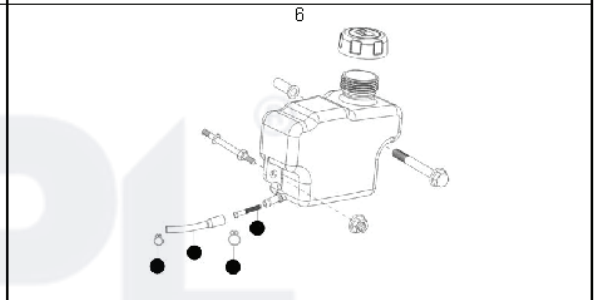

M51-110 M Classic, 96111004001, 2017-03

SPARE PARTS LIST

REF.	PART NO.	DESCRIPTION	REMARK	QTY.	KIT
1	532409148	NUT		4	
2	581009412	WHEEL ASSY	d.200	4	
3	532401638	BOLT		4	
4	532401630	WASHER		4	
5	588627102	ARM		4	
6	587857802	SPRING		4	
7	532087877	KNOB		4	
8	532401629	SPACER		4	
9	532414441	BRACKET	left	1	
10	532751153	NUT		4	
13	532414440	BRACKET	right	1	
21	871191012	SCREW		2	
22	532431995	GUARD		1	
23	532069180	NUT		2	
31	581547901	ADAPTER		1	
32	532145106	BLADE		1	
33	532851074	WASHER		1	
34	532850263	WASHER		1	
35	532851084	SCREW		1	
51	532432040	GUARD		1	
52	532411832	SPRING		1	
53	532088602	DEFLECTOR		1	
54	532150215	SHAFT		1	
55	873800400	NUT		2	
56	532412400	PLUG		1	
61	587572004	HOUSING		1	
62	587332702	BRACKET	right	1	
63	817490408	SCREW		2	
64	587332802	BRACKET	left	1	
65	587991401	BAFFLE		1	
66	588548801	BAFFLE		1	
73	532150406	BOLT	3/8"	3	
81	582765902	HANDLE	upper	1	
82	532447365	BAIL		1	
83	532440934	CABLE		1	
84	532178848	SCREW		1	
85	532430034	BRACKET		1	
86	581912601	KNOB		1	
87	581902101	GUIDE		1	
88	532191938	KNOB		2	
89	532191574	SCREW		2	
90	582733902	HANDLE	lower	1	
91	531205581	CLIP		1	
92	532051793	PIN		2	
175	579820201	ENGINE ASSY		1	

REF.	PART NO.	DESCRIPTION	REMARK	QTY.	KIT
1	579820202	GASKET KIT		1	
2	579820203	SHROUD KIT		1	
3	579820204	CARBURETTOR KIT		1	
4	579820205	MUFFLER KIT		1	
5	579820206	FUEL TANK KIT		1	
6	579820207	FUEL FILTER KIT		1	
7	579820208	IGNITION KIT		1	
8	579820209	GOVERNOR KIT		1	
9	579820210	AIR INTAKE KIT		1	
10	579820211	CYLINDER HEAD KIT		1	
11	579820213	AIR FILTER		1	
-	579820212	DIPSTICK		1	
-	579820214	FUEL CAP		1	