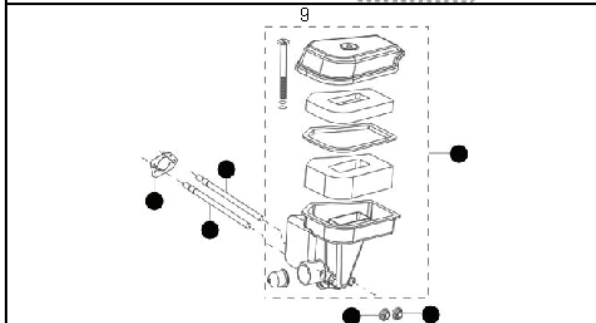

M51-110 M Classic, 96111004001, 2017-03

SPARE PARTS LIST

REF.	PART NO.	DESCRIPTION	REMARK	QTY.	KIT
1	532409148	NUT		4	
2	581009412	WHEEL ASSY	d.200	4	
3	532401638	BOLT		4	
4	532401630	WASHER		4	
5	588627102	ARM		4	
6	587857802	SPRING		4	
7	532087877	KNOB		4	
8	532401629	SPACER		4	
9	532414441	BRACKET	left	1	
10	532751153	NUT		4	
13	532414440	BRACKET	right	1	
21	871191012	SCREW		2	
22	532431995	GUARD		1	
23	532069180	NUT		2	
31	581547901	ADAPTER		1	
32	532145106	BLADE		1	
33	532851074	WASHER		1	
34	532850263	WASHER		1	
35	532851084	SCREW		1	
51	532432040	GUARD		1	
52	532411832	SPRING		1	
53	532088602	DEFLECTOR		1	
54	532150215	SHAFT		1	
55	873800400	NUT		2	
56	532412400	PLUG		1	
61	587572004	HOUSING		1	
62	587332702	BRACKET	right	1	
63	817490408	SCREW		2	
64	587332802	BRACKET	left	1	
65	587991401	BAFFLE		1	
66	588548801	BAFFLE		1	
73	532150406	BOLT	3/8"	3	
81	582765902	HANDLE	upper	1	
82	532447365	BAIL		1	
83	532440934	CABLE		1	
84	532178848	SCREW		1	
85	532430034	BRACKET		1	
86	581912601	KNOB		1	
87	581902101	GUIDE		1	
88	532191938	KNOB		2	
89	532191574	SCREW		2	
90	582733902	HANDLE	lower	1	
91	531205581	CLIP		1	
92	532051793	PIN		2	
175	579820201	ENGINE ASSY		1	

REF.	PART NO.	DESCRIPTION	REMARK	QTY.	KIT
1	579820202	GASKET KIT		1	
2	579820203	SHROUD KIT		1	
3	579820204	CARBURETTOR KIT		1	
4	579820205	MUFFLER KIT		1	
5	579820206	FUEL TANK KIT		1	
6	579820207	FUEL FILTER KIT		1	
7	579820208	IGNITION KIT		1	
8	579820209	GOVERNOR KIT		1	
9	579820210	AIR INTAKE KIT		1	
10	579820211	CYLINDER HEAD KIT		1	
11	579820213	AIR FILTER		1	
-	579820212	DIPSTICK		1	
-	579820214	FUEL CAP		1	