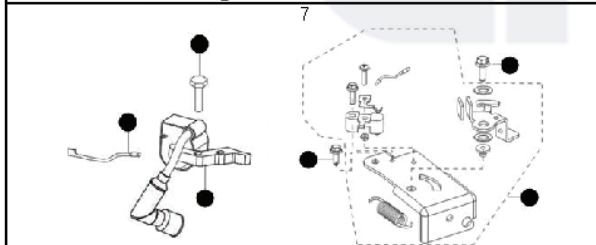

M51-110 M Classic, 96111004001, 2017-03

SPARE PARTS LIST

REF.	PART NO.	DESCRIPTION	REMARK	QTY.	KIT
1	532409148	NUT		4	
2	581009412	WHEEL ASSY	d.200	4	
3	532401638	BOLT		4	
4	532401630	WASHER		4	
5	588627102	ARM		4	
6	587857802	SPRING		4	
7	532087877	KNOB		4	
8	532401629	SPACER		4	
9	532414441	BRACKET	left	1	
10	532751153	NUT		4	
13	532414440	BRACKET	right	1	
21	871191012	SCREW		2	
22	532431995	GUARD		1	
23	532069180	NUT		2	
31	581547901	ADAPTER		1	
32	532145106	BLADE		1	
33	532851074	WASHER		1	
34	532850263	WASHER		1	
35	532851084	SCREW		1	
51	532432040	GUARD		1	
52	532411832	SPRING		1	
53	532088602	DEFLECTOR		1	
54	532150215	SHAFT		1	
55	873800400	NUT		2	
56	532412400	PLUG		1	
61	587572004	HOUSING		1	
62	587332702	BRACKET	right	1	
63	817490408	SCREW		2	
64	587332802	BRACKET	left	1	
65	587991401	BAFFLE		1	
66	588548801	BAFFLE		1	
73	532150406	BOLT	3/8"	3	
81	582765902	HANDLE	upper	1	
82	532447365	BAIL		1	
83	532440934	CABLE		1	
84	532178848	SCREW		1	
85	532430034	BRACKET		1	
86	581912601	KNOB		1	
87	581902101	GUIDE		1	
88	532191938	KNOB		2	
89	532191574	SCREW		2	
90	582733902	HANDLE	lower	1	
91	531205581	CLIP		1	
92	532051793	PIN		2	
175	579820201	ENGINE ASSY		1	

REF.	PART NO.	DESCRIPTION	REMARK	QTY.	KIT
1	579820202	GASKET KIT		1	
2	579820203	SHROUD KIT		1	
3	579820204	CARBURETTOR KIT		1	
4	579820205	MUFFLER KIT		1	
5	579820206	FUEL TANK KIT		1	
6	579820207	FUEL FILTER KIT		1	
7	579820208	IGNITION KIT		1	
8	579820209	GOVERNOR KIT		1	
9	579820210	AIR INTAKE KIT		1	
10	579820211	CYLINDER HEAD KIT		1	
11	579820213	AIR FILTER		1	
-	579820212	DIPSTICK		1	
-	579820214	FUEL CAP		1	