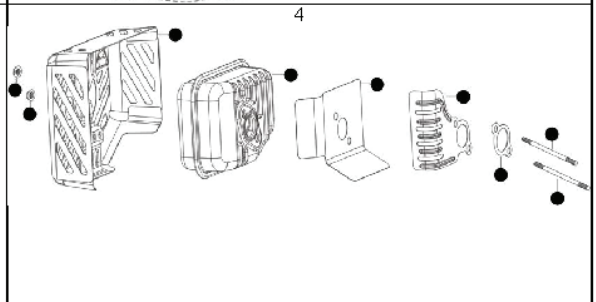

M51-110 M Classic, 96111004001, 2017-03

SPARE PARTS LIST

REF.	PART NO.	DESCRIPTION	REMARK	QTY.	KIT
1	532409148	NUT		4	
2	581009412	WHEEL ASSY	d.200	4	
3	532401638	BOLT		4	
4	532401630	WASHER		4	
5	588627102	ARM		4	
6	587857802	SPRING		4	
7	532087877	KNOB		4	
8	532401629	SPACER		4	
9	532414441	BRACKET	left	1	
10	532751153	NUT		4	
13	532414440	BRACKET	right	1	
21	871191012	SCREW		2	
22	532431995	GUARD		1	
23	532069180	NUT		2	
31	581547901	ADAPTER		1	
32	532145106	BLADE		1	
33	532851074	WASHER		1	
34	532850263	WASHER		1	
35	532851084	SCREW		1	
51	532432040	GUARD		1	
52	532411832	SPRING		1	
53	532088602	DEFLECTOR		1	
54	532150215	SHAFT		1	
55	873800400	NUT		2	
56	532412400	PLUG		1	
61	587572004	HOUSING		1	
62	587332702	BRACKET	right	1	
63	817490408	SCREW		2	
64	587332802	BRACKET	left	1	
65	587991401	BAFFLE		1	
66	588548801	BAFFLE		1	
73	532150406	BOLT	3/8"	3	
81	582765902	HANDLE	upper	1	
82	532447365	BAIL		1	
83	532440934	CABLE		1	
84	532178848	SCREW		1	
85	532430034	BRACKET		1	
86	581912601	KNOB		1	
87	581902101	GUIDE		1	
88	532191938	KNOB		2	
89	532191574	SCREW		2	
90	582733902	HANDLE	lower	1	
91	531205581	CLIP		1	
92	532051793	PIN		2	
175	579820201	ENGINE ASSY		1	

REF.	PART NO.	DESCRIPTION	REMARK	QTY.	KIT
1	579820202	GASKET KIT		1	
2	579820203	SHROUD KIT		1	
3	579820204	CARBURETTOR KIT		1	
4	579820205	MUFFLER KIT		1	
5	579820206	FUEL TANK KIT		1	
6	579820207	FUEL FILTER KIT		1	
7	579820208	IGNITION KIT		1	
8	579820209	GOVERNOR KIT		1	
9	579820210	AIR INTAKE KIT		1	
10	579820211	CYLINDER HEAD KIT		1	
11	579820213	AIR FILTER		1	
-	579820212	DIPSTICK		1	
-	579820214	FUEL CAP		1	