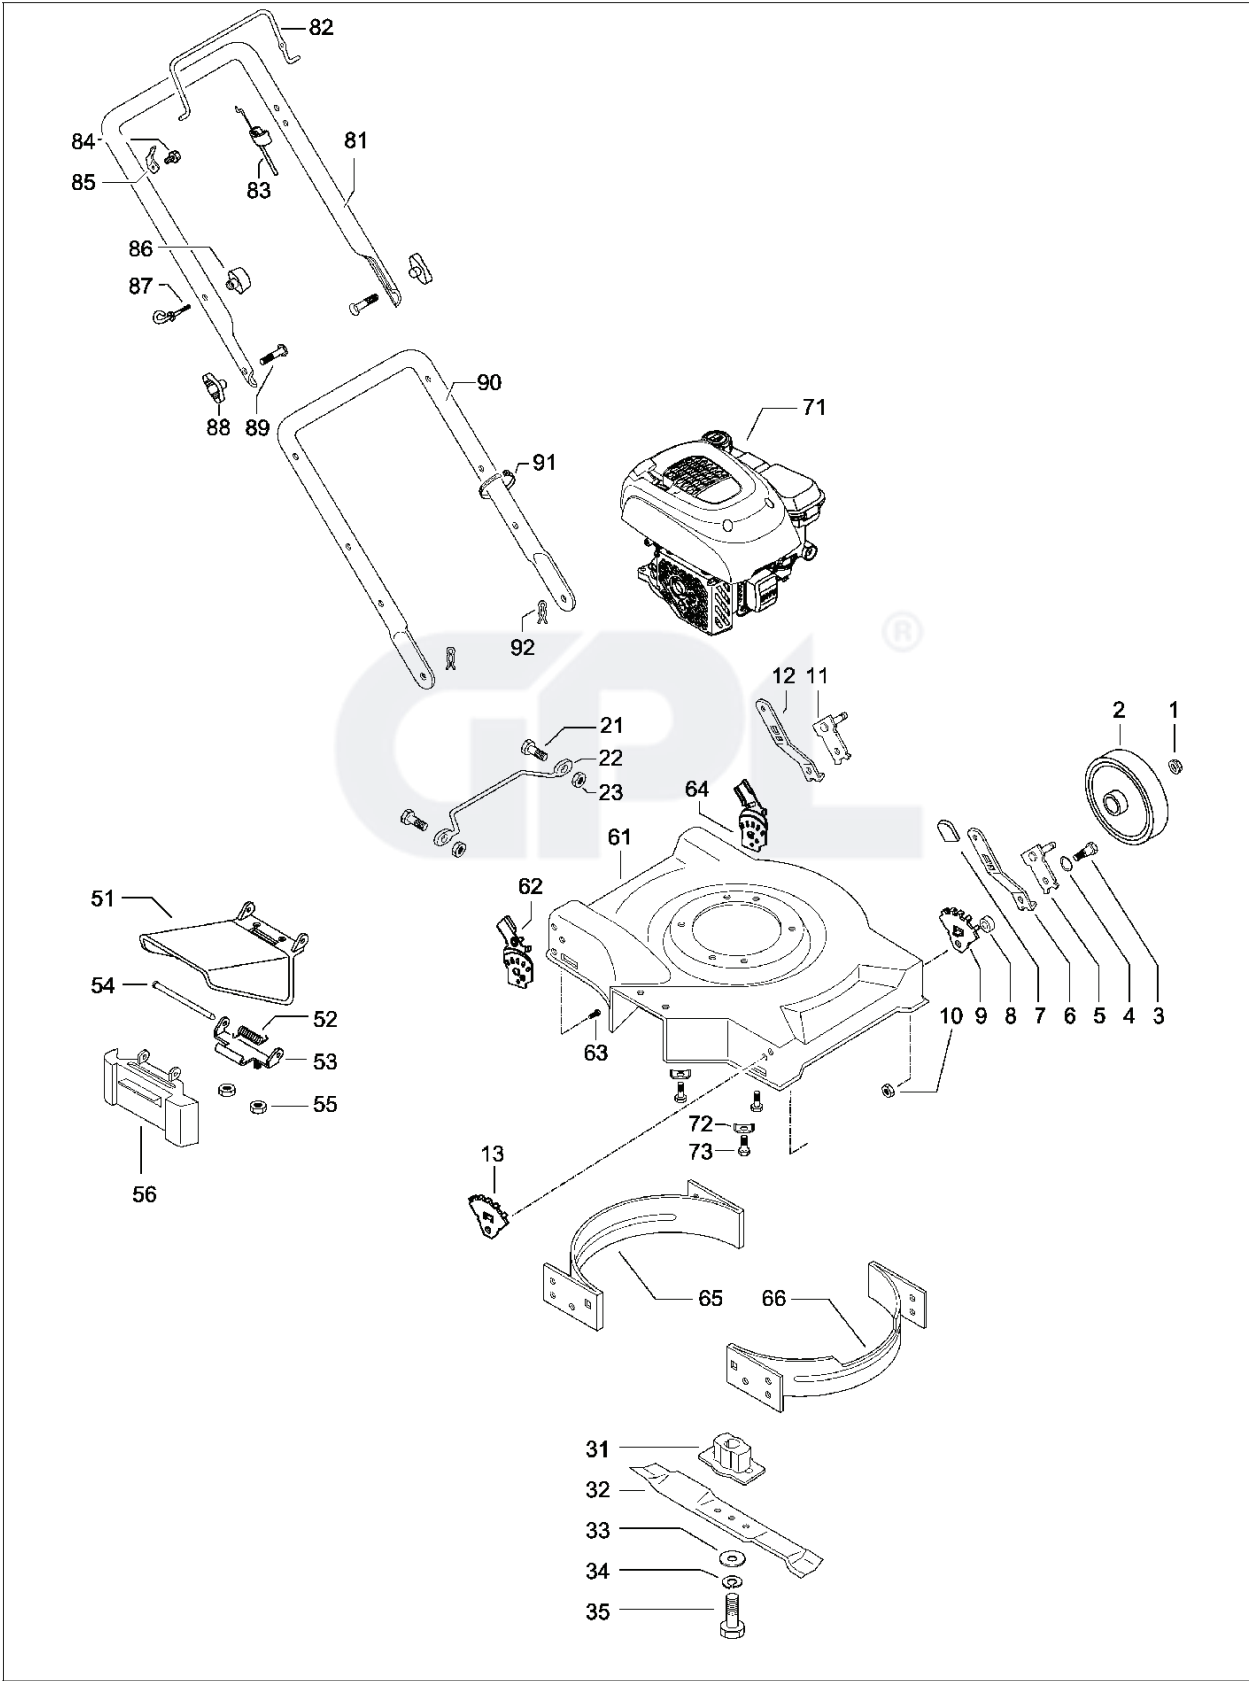

M51-110 M CLASSIC, 96111004000, 2016-0

---

**SPARE PARTS LIST**

HUSQVARNA ITALIA SPA

REF.	PART NO.	DESCRIPTION	REMARK	QTY.	KIT
1	532409148	NUT	hex	4	
2	581009412	WHEEL ASSY	200mm	4	
3	532401638	BOLT		4	
4	532401630	WASHER		4	
5	532407871	AXLE	front	2	
6	532406428	SPRING	front	2	
7	532087877	KNOB		4	
8	532401629	SPACER		4	
9	532414441	BRACKET	left front	1	
10	532751153	NUT	hex 5/8-16	4	
11	588627102	ARM	rear	2	
12	587857802	SPRING	selector, rear	2	
13	532414440	BRACKET	right front	1	
21	871191012	SCREW		2	
22	532431995	GUARD		1	
23	532069180	NUT	hex	2	
31	581547901	ADAPTER		1	
32	532145106	BLADE	20"	1	
33	532851074	WASHER	hardened	1	
34	532850263	WASHER	helical lock	1	
35	532851084	SCREW	hex head, grade 8 3/8-24 x 1-3/8	1	
51	532432040	GUARD		1	
52	532411832	SPRING	hinge	1	
53	532088602	DEFLECTOR		1	
54	532150215	SHAFT	hinge	1	
55	873800400	NUT	hex	2	
56	532412400	PLUG		1	
61	587572004	HOUSING		1	
62	587332702	BRACKET	rh	1	
63	817490408	SCREW		2	
64	587332802	BRACKET	lh	1	
65	587991401	BAFFLE	rear	1	
66	588548801	BAFFLE	front	1	
71	579820201	ENGINE ASSY	Rato RV110	1	
72	532125078	WASHER	engine	2	
73	531212851	SCREW	3/8" + split washer	3	
81	532448263	HANDLE	upper	1	
82	532447365	BAIL		1	
83	532440934	CABLE	engine zone control	1	
84	532178848	SCREW	self-tapping #10-24 x 1/2	1	
85	532430034	BRACKET		1	
86	581912601	KNOB		1	
87	581902101	GUIDE		1	
88	532191938	KNOB		2	
89	532191574	SCREW	1/4 20	2	
90	532434514	HANDLE	lower	1	
91	531205581	CLIP		1	
92	532051793	PIN		2	