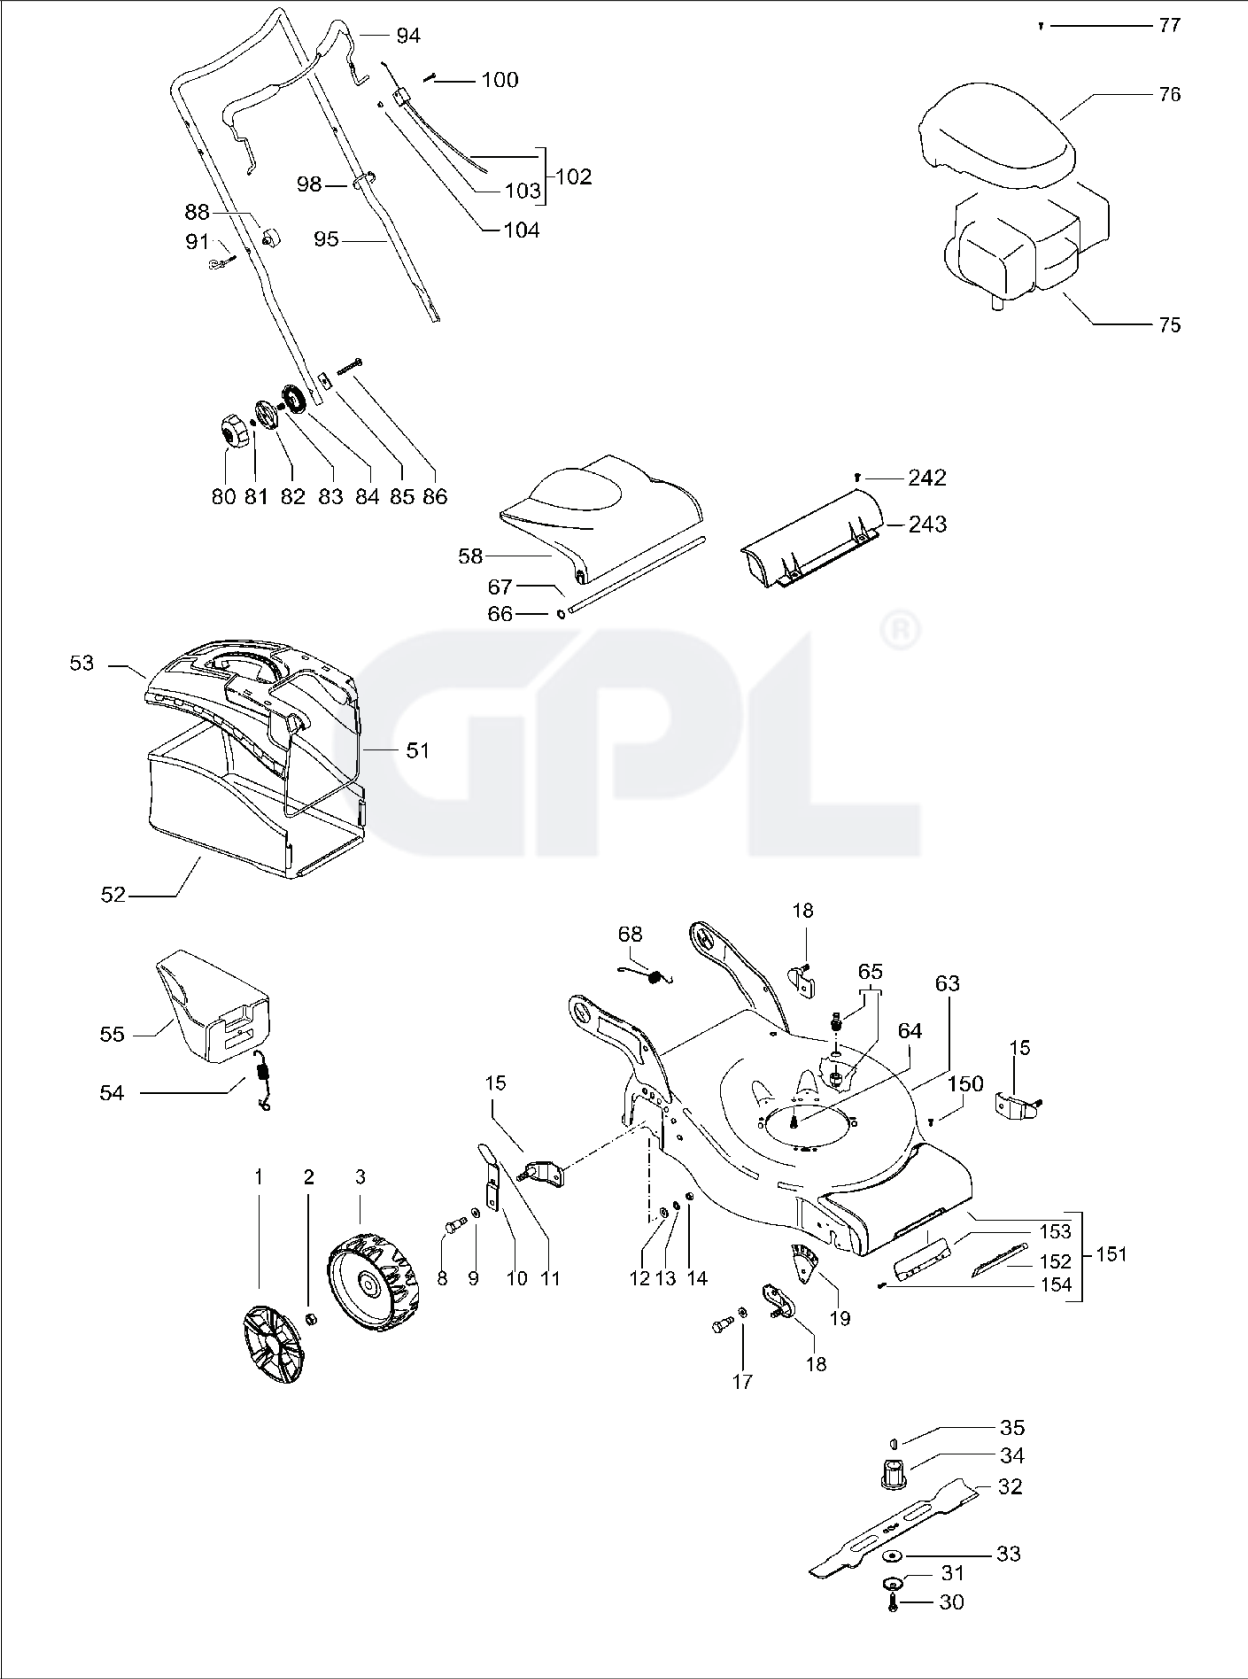

M46-125, 96717450106, 2016-03

---

**SPARE PARTS LIST**

HUSQVARNA ITALIA SPA

REF.	PART NO.	DESCRIPTION	REMARK	QTY.	KIT
1	574396301	HUB CAP	diam. 170	4	
2	504857801	NUT		4	
3	574414904	WHEEL	diam. 170	4	
8	531204912	SCREW	M10x26.4	4	
9	588234202	WASHER	rear	2	
10	586932801	LEVER	wheel regulator	4	
11	574610501	KNOB		4	
12	531207989	WASHER		4	
13	531208974	WASHER		4	
14	531207978	NUT	M10x26.4	4	
15	504851601	SUPPORT WHEEL		2	
17	588234201	WASHER	front	2	
18	504851501	SUPPORT WHEEL		2	
19	531212987	TOOL	wheel lever support	2	
30	531208008	SCREW	3/8"	1	
31	531207237	WASHER		1	
32	581188910	MOWER BLADE		1	
33	531207243	WASHER		1	
34	531207242	ADAPTER		1	
35	505290901	KEY		1	
51	574869401	FRAME		1	
52	574869602	GRASSBAG		1	
53	574610301	GRASSBAG		1	
54	522857701	SPRING	mulching plug	1	
55	531210617	MULCH PLUG		1	
58	574610201	HATCH		1	
63	586119902	CHASSIS ASSY		1	
64	531212851	SCREW	3/8" + split washer	3	
65	531205848	CONNECTOR	1/2"	1	
66	584816903	LOCKWASHER		2	
67	531211441	TIE ROD	flap bar	1	
68	531211840	SPRING		1	
76	580445601	SHROUD	shroud	1	
77	532181698	SCREW	engine shroud	3	
80	580424301	KNOB		2	
81	531204922	WASHER		2	
82	531211474	SEGMENT	outer	2	
83	531211476	SPRING		2	
84	531211473	SEGMENT	inner	2	
85	531211581	PLATE		2	
86	581259501	SCREW RSQM	M8x55	2	
88	581912601	KNOB		1	
91	581902101	GUIDE	starter cable	1	
94	587689303	BAIL ARM ASSY		1	
95	580412302	HANDLE		1	
98	531205581	CLIP		2	
100	580833601	SCREW EHHM		1	
102	580853401	CABLE		1	
103	531208043	BRACKET		1	
104	581551201	HEXAGON LOCKING NUT		1	
150	576047401	SCREW CRPANT	M5x16	2	
151	575562104	FRONT COVER ASSY	front cover	1	
152	574375201	COVER	front cover plate	1	
153	574721701	ATTACHMENT PLATE	back plate	1	
154	575955701	SCREW ITXPANT		2	
242	576136006	SCREW	M5x8	2	
243	579300901	SEAL		1	