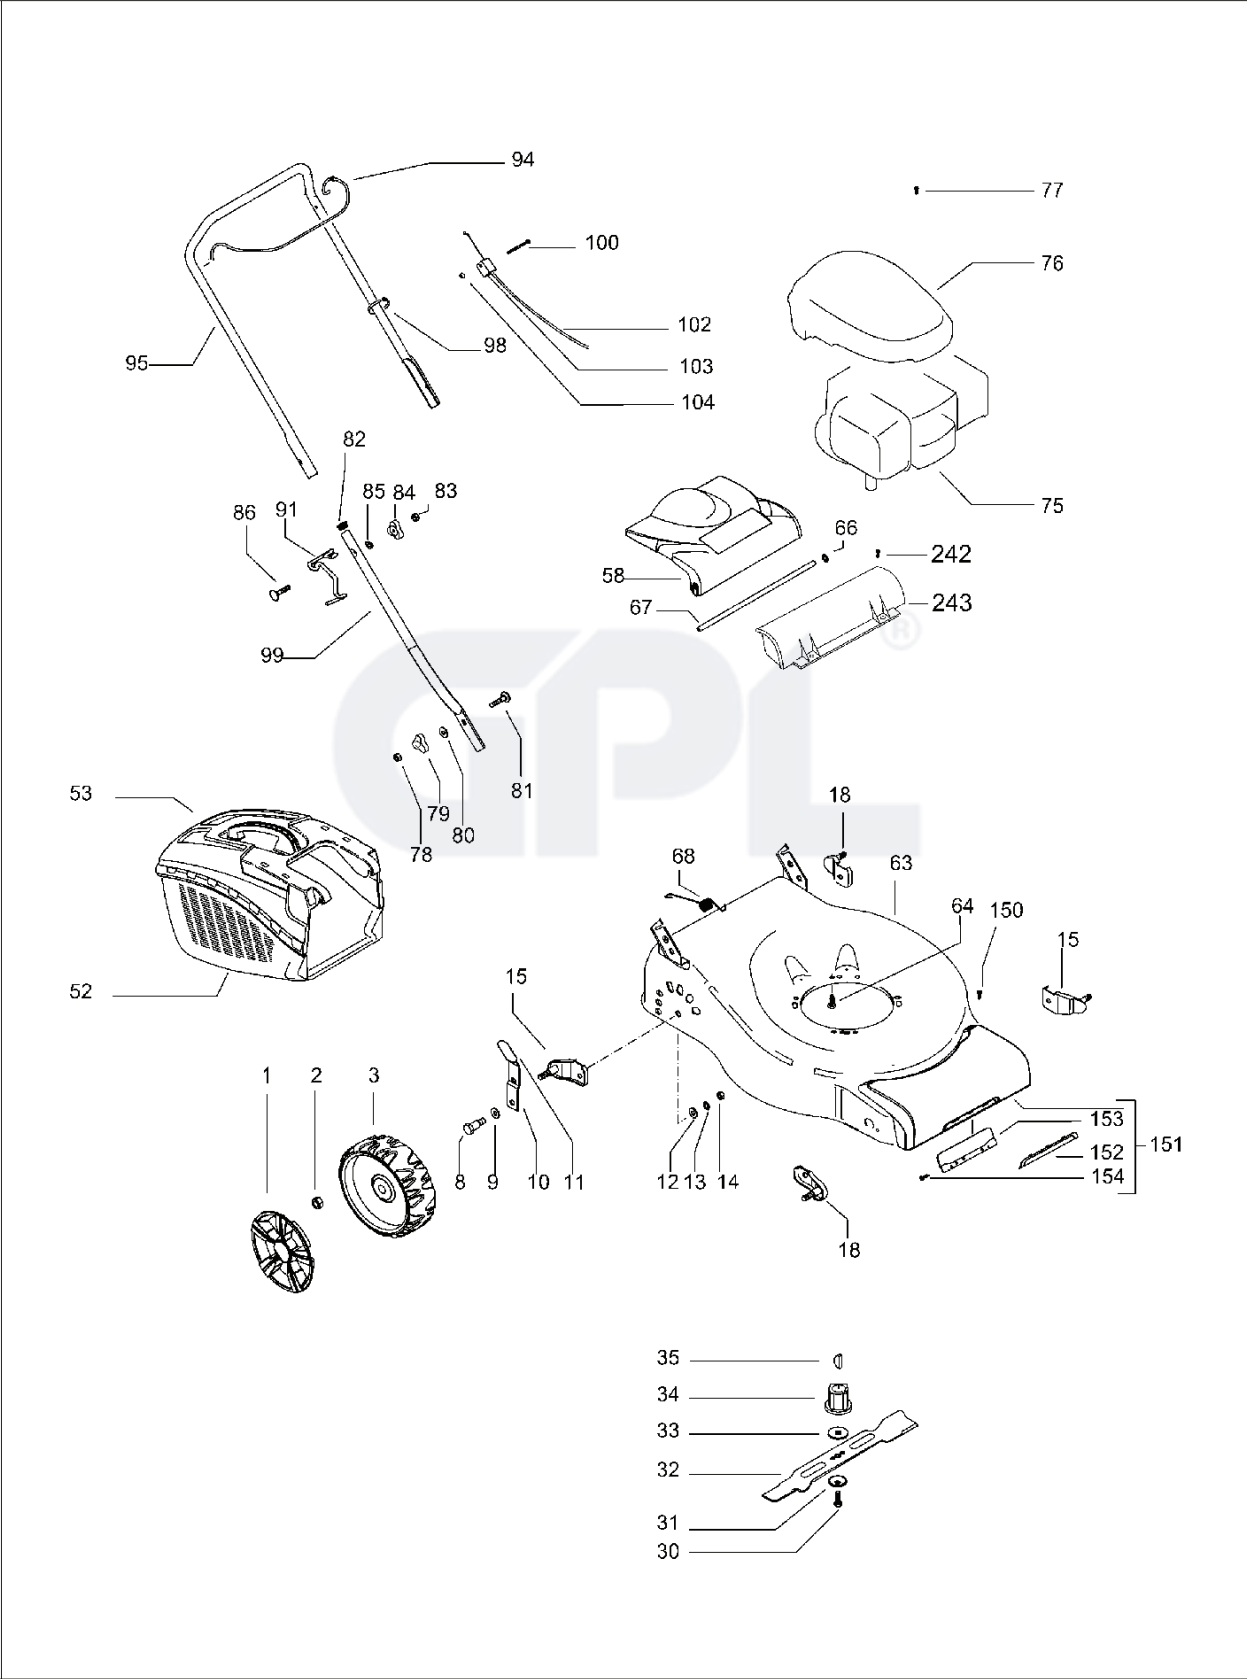

M40-125, 96717460104, 2016-03

SPARE PARTS LIST

HUSQVARNA ITALIA SPA

REF.	PART NO.	DESCRIPTION	REMARK	QTY.	KIT
1	574396301	HUB CAP	diam. 170	4	
2	504857801	NUT		4	
3	574414904	WHEEL	diam. 170	4	
8	531204912	SCREW	M10x26.4	4	
9	588234202	WASHER		4	
10	586932801	LEVER		4	
11	574610501	KNOB		4	
12	531207989	WASHER		4	
13	531208974	WASHER		4	
14	531207978	NUT	M10x26.4	4	
15	504851601	SUPPORT WHEEL		2	
18	504851501	SUPPORT WHEEL		2	
30	531208008	SCREW	3/8"	1	
31	531207237	WASHER		1	
32	587159010	MOWER BLADE		1	
33	531207243	WASHER		1	
34	531207242	ADAPTER		1	
35	505290901	KEY		1	
52	574610401	GRASSBAG	lower half	1	
53	574610301	GRASSBAG	upper half	1	
58	574610201	HATCH		1	
63	575742602	CHASSIS		1	
64	531212851	SCREW	3/8" + split washer"	3	
66	584816903	LOCKWASHER	lock washer	2	
67	531205060	SHAFT	safety flap	1	
76	580445601	SHROUD	engine shroud	1	
77	532181698	SCREW	engine shroud	3	
78	531207982	NUT	M8	2	
79	531204923	WING NUT		2	
80	531204922	WASHER		2	
81	531204921	SCREW	M8x25	2	
82	531208950	PLUG		2	
83	531207982	NUT	M8	2	
84	531204923	WING NUT		2	
85	531207090	WASHER		2	
86	531207089	SCREW	M8x50	2	
91	504708601	HOOK	cable guide	1	
68	531205999	SPRING		1	
94	504708304	HANDLE		1	
95	504708001	HANDLE	upper half	1	
98	531205581	CLIP		2	
99	531206071	HANDLE	lower half	2	
100	580833601	SCREW EHHM		1	
102	531213522	BRAKE WIRE		1	
103	531208043	BRACKET		1	
104	581551201	HEXAGON LOCKING NUT		1	
150	576047401	SCREW CRPANT	M5x16	2	
151	575562004	FRONT COVER ASSY	front	1	
152	574375201	COVER	front	1	
153	574721701	ATTACHMENT PLATE		1	
154	575955701	SCREW ITXPANT		2	
242	576136006	SCREW	M5x8	2	
243	579300901	SEAL		1	