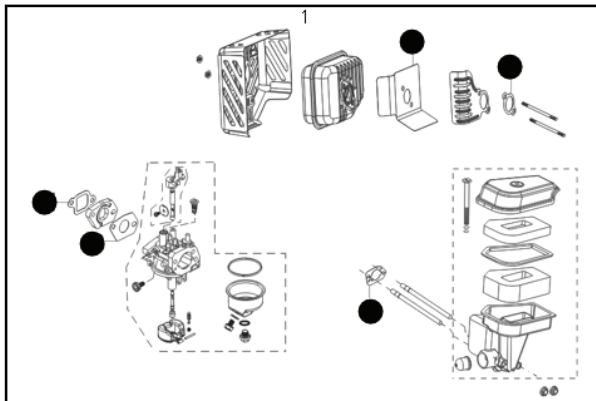

M40-110 Classic, 96762140101, 2016-11

GPL[®]

SPARE PARTS LIST

REF.	PART NO.	DESCRIPTION	REMARK	QTY.	KIT
1	579820202	GASKET KIT		1	
2	579820203	SHROUD KIT		1	
3	579820204	CARBURETTOR KIT		1	
4	579820205	MUFFLER KIT		1	
5	579820206	FUEL TANK KIT		1	
6	579820207	FUEL FILTER KIT		1	
7	579820208	IGNITION KIT		1	
8	579820209	GOVERNOR KIT		1	
9	579820210	AIR INTAKE KIT		1	
10	579820211	CYLINDER HEAD KIT		1	
11	579820213	AIR FILTER		1	
-	579820212	DIPSTICK		1	
-	579820214	FUEL CAP		1	

GPL®

REF.	PART NO.	DESCRIPTION	REMARK	QTY.	KIT
1	574396301	HUB CAP	d.170	4	
2	504857801	NUT		4	
3	574414904	WHEEL	d.170	4	
8	531204912	SCREW	M10x26.4	4	
9	588234202	WASHER		4	
10	586932801	LEVER		4	
11	574610501	KNOB		4	
12	531207989	WASHER		4	
13	531208974	WASHER		4	
14	531207978	NUT	M10x26.4	4	
15	504851601	SUPPORT WHEEL		2	
18	504851501	SUPPORT WHEEL		2	
30	531208008	SCREW	3/8"	1	
31	531207237	WASHER		1	
32	587159010	MOWER BLADE		1	
33	531207243	WASHER		1	
34	531207242	ADAPTER		1	
35	505290901	KEY		1	
51	531213467	FRAME		1	
52	579816301	COLLECTOR		1	
58	574610201	HATCH		1	
62	581021701	DECAL	McCulloch	1	
63	521899643	DECK		1	
64	532150406	BOLT	3/8"	3	
66	584816903	LOCKWASHER		2	
67	531205060	SHAFT		1	
68	531205999	SPRING		1	
75	501157106	ENGINE		1	
78	531207982	NUT	M8	2	
79	531204923	WING NUT		2	
80	531204922	WASHER		2	
81	531204921	SCREW	M8x25	2	
82	531208950	PLUG		2	
83	531207982	NUT	M8	2	
84	531204923	WING NUT		2	
85	531207090	WASHER		2	
86	531207089	SCREW	M8x50	2	
91	504708601	HOOK		1	
94	504708304	HANDLE		1	
95	504708001	HANDLE	upper half	1	
98	531205581	CLIP		2	
99	531206071	HANDLE	lower half	2	
100	580833601	SCREW EHHM		1	
102	582192102	CABLE ASSY		1	
103	531208043	BRACKET		1	
104	581551201	HEXAGON LOCKING NUT		1	
242	576136006	SCREW	M5x8	2	
243	579300901	SEAL		1	