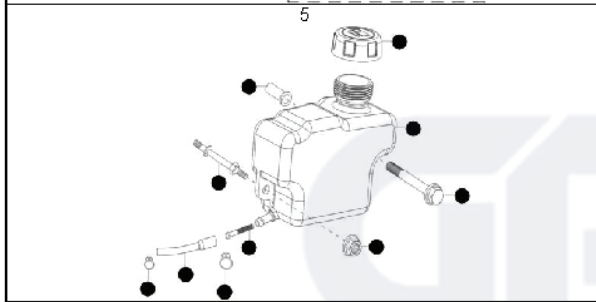

M40-110 Classic, 96762140101, 2016-11

GPL[®]

SPARE PARTS LIST

REF.	PART NO.	DESCRIPTION	REMARK	QTY.	KIT
1	579820202	GASKET KIT		1	
2	579820203	SHROUD KIT		1	
3	579820204	CARBURETTOR KIT		1	
4	579820205	MUFFLER KIT		1	
5	579820206	FUEL TANK KIT		1	
6	579820207	FUEL FILTER KIT		1	
7	579820208	IGNITION KIT		1	
8	579820209	GOVERNOR KIT		1	
9	579820210	AIR INTAKE KIT		1	
10	579820211	CYLINDER HEAD KIT		1	
11	579820213	AIR FILTER		1	
-	579820212	DIPSTICK		1	
-	579820214	FUEL CAP		1	

GPL®

REF.	PART NO.	DESCRIPTION	REMARK	QTY.	KIT
1	574396301	HUB CAP	d.170	4	
2	504857801	NUT		4	
3	574414904	WHEEL	d.170	4	
8	531204912	SCREW	M10x26.4	4	
9	588234202	WASHER		4	
10	586932801	LEVER		4	
11	574610501	KNOB		4	
12	531207989	WASHER		4	
13	531208974	WASHER		4	
14	531207978	NUT	M10x26.4	4	
15	504851601	SUPPORT WHEEL		2	
18	504851501	SUPPORT WHEEL		2	
30	531208008	SCREW	3/8"	1	
31	531207237	WASHER		1	
32	587159010	MOWER BLADE		1	
33	531207243	WASHER		1	
34	531207242	ADAPTER		1	
35	505290901	KEY		1	
51	531213467	FRAME		1	
52	579816301	COLLECTOR		1	
58	574610201	HATCH		1	
62	581021701	DECAL	McCulloch	1	
63	521899643	DECK		1	
64	532150406	BOLT	3/8"	3	
66	584816903	LOCKWASHER		2	
67	531205060	SHAFT		1	
68	531205999	SPRING		1	
75	501157106	ENGINE		1	
78	531207982	NUT	M8	2	
79	531204923	WING NUT		2	
80	531204922	WASHER		2	
81	531204921	SCREW	M8x25	2	
82	531208950	PLUG		2	
83	531207982	NUT	M8	2	
84	531204923	WING NUT		2	
85	531207090	WASHER		2	
86	531207089	SCREW	M8x50	2	
91	504708601	HOOK		1	
94	504708304	HANDLE		1	
95	504708001	HANDLE	upper half	1	
98	531205581	CLIP		2	
99	531206071	HANDLE	lower half	2	
100	580833601	SCREW EHHM		1	
102	582192102	CABLE ASSY		1	
103	531208043	BRACKET		1	
104	581551201	HEXAGON LOCKING NUT		1	
242	576136006	SCREW	M5x8	2	
243	579300901	SEAL		1	