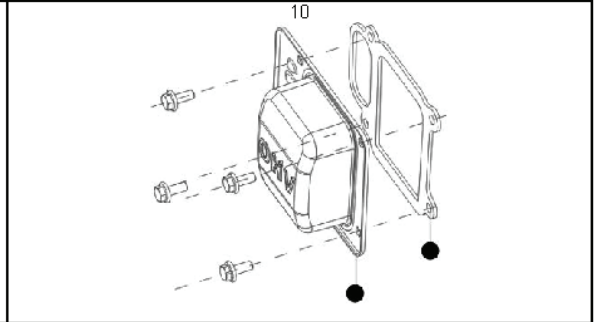

M40-110 Classic, 96762140101, 2016-11

GPL[®]

SPARE PARTS LIST

REF.	PART NO.	DESCRIPTION	REMARK	QTY.	KIT
1	579820202	GASKET KIT		1	
2	579820203	SHROUD KIT		1	
3	579820204	CARBURETTOR KIT		1	
4	579820205	MUFFLER KIT		1	
5	579820206	FUEL TANK KIT		1	
6	579820207	FUEL FILTER KIT		1	
7	579820208	IGNITION KIT		1	
8	579820209	GOVERNOR KIT		1	
9	579820210	AIR INTAKE KIT		1	
10	579820211	CYLINDER HEAD KIT		1	
11	579820213	AIR FILTER		1	
-	579820212	DIPSTICK		1	
-	579820214	FUEL CAP		1	

GPL®

REF.	PART NO.	DESCRIPTION	REMARK	QTY.	KIT
1	574396301	HUB CAP	d.170	4	
2	504857801	NUT		4	
3	574414904	WHEEL	d.170	4	
8	531204912	SCREW	M10x26.4	4	
9	588234202	WASHER		4	
10	586932801	LEVER		4	
11	574610501	KNOB		4	
12	531207989	WASHER		4	
13	531208974	WASHER		4	
14	531207978	NUT	M10x26.4	4	
15	504851601	SUPPORT WHEEL		2	
18	504851501	SUPPORT WHEEL		2	
30	531208008	SCREW	3/8"	1	
31	531207237	WASHER		1	
32	587159010	MOWER BLADE		1	
33	531207243	WASHER		1	
34	531207242	ADAPTER		1	
35	505290901	KEY		1	
51	531213467	FRAME		1	
52	579816301	COLLECTOR		1	
58	574610201	HATCH		1	
62	581021701	DECAL	McCulloch	1	
63	521899643	DECK		1	
64	532150406	BOLT	3/8"	3	
66	584816903	LOCKWASHER		2	
67	531205060	SHAFT		1	
68	531205999	SPRING		1	
75	501157106	ENGINE		1	
78	531207982	NUT	M8	2	
79	531204923	WING NUT		2	
80	531204922	WASHER		2	
81	531204921	SCREW	M8x25	2	
82	531208950	PLUG		2	
83	531207982	NUT	M8	2	
84	531204923	WING NUT		2	
85	531207090	WASHER		2	
86	531207089	SCREW	M8x50	2	
91	504708601	HOOK		1	
94	504708304	HANDLE		1	
95	504708001	HANDLE	upper half	1	
98	531205581	CLIP		2	
99	531206071	HANDLE	lower half	2	
100	580833601	SCREW EHHM		1	
102	582192102	CABLE ASSY		1	
103	531208043	BRACKET		1	
104	581551201	HEXAGON LOCKING NUT		1	
242	576136006	SCREW	M5x8	2	
243	579300901	SEAL		1	