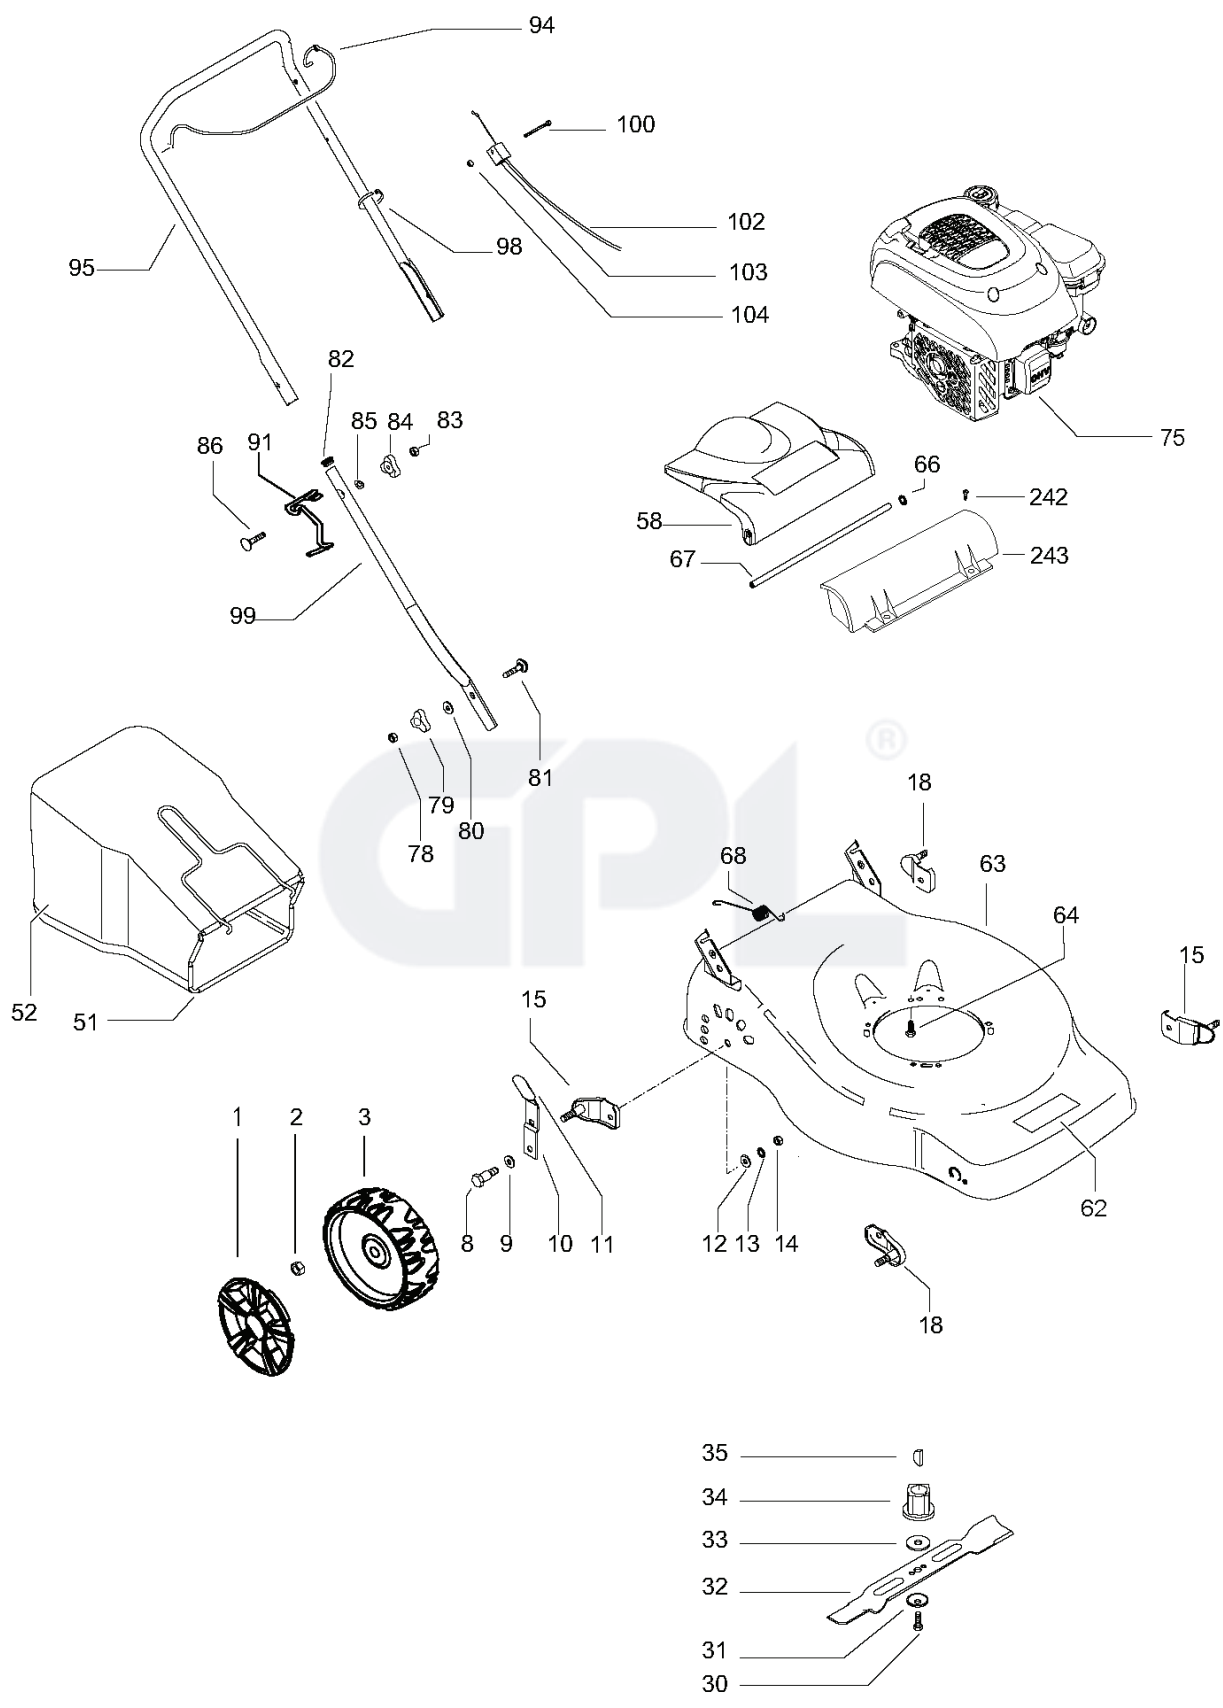

M40-110 Classic, 96762140101, 2016-11

GPL[®]

SPARE PARTS LIST

REF.	PART NO.	DESCRIPTION	REMARK	QTY.	KIT
1	579820202	GASKET KIT		1	
2	579820203	SHROUD KIT		1	
3	579820204	CARBURETTOR KIT		1	
4	579820205	MUFFLER KIT		1	
5	579820206	FUEL TANK KIT		1	
6	579820207	FUEL FILTER KIT		1	
7	579820208	IGNITION KIT		1	
8	579820209	GOVERNOR KIT		1	
9	579820210	AIR INTAKE KIT		1	
10	579820211	CYLINDER HEAD KIT		1	
11	579820213	AIR FILTER		1	
-	579820212	DIPSTICK		1	
-	579820214	FUEL CAP		1	

GPL®

REF.	PART NO.	DESCRIPTION	REMARK	QTY.	KIT
1	574396301	HUB CAP	d.170	4	
2	504857801	NUT		4	
3	574414904	WHEEL	d.170	4	
8	531204912	SCREW	M10x26.4	4	
9	588234202	WASHER		4	
10	586932801	LEVER		4	
11	574610501	KNOB		4	
12	531207989	WASHER		4	
13	531208974	WASHER		4	
14	531207978	NUT	M10x26.4	4	
15	504851601	SUPPORT WHEEL		2	
18	504851501	SUPPORT WHEEL		2	
30	531208008	SCREW	3/8"	1	
31	531207237	WASHER		1	
32	587159010	MOWER BLADE		1	
33	531207243	WASHER		1	
34	531207242	ADAPTER		1	
35	505290901	KEY		1	
51	531213467	FRAME		1	
52	579816301	COLLECTOR		1	
58	574610201	HATCH		1	
62	581021701	DECAL	McCulloch	1	
63	521899643	DECK		1	
64	532150406	BOLT	3/8"	3	
66	584816903	LOCKWASHER		2	
67	531205060	SHAFT		1	
68	531205999	SPRING		1	
75	501157106	ENGINE		1	
78	531207982	NUT	M8	2	
79	531204923	WING NUT		2	
80	531204922	WASHER		2	
81	531204921	SCREW	M8x25	2	
82	531208950	PLUG		2	
83	531207982	NUT	M8	2	
84	531204923	WING NUT		2	
85	531207090	WASHER		2	
86	531207089	SCREW	M8x50	2	
91	504708601	HOOK		1	
94	504708304	HANDLE		1	
95	504708001	HANDLE	upper half	1	
98	531205581	CLIP		2	
99	531206071	HANDLE	lower half	2	
100	580833601	SCREW EHHM		1	
102	582192102	CABLE ASSY		1	
103	531208043	BRACKET		1	
104	581551201	HEXAGON LOCKING NUT		1	
242	576136006	SCREW	M5x8	2	
243	579300901	SEAL		1	