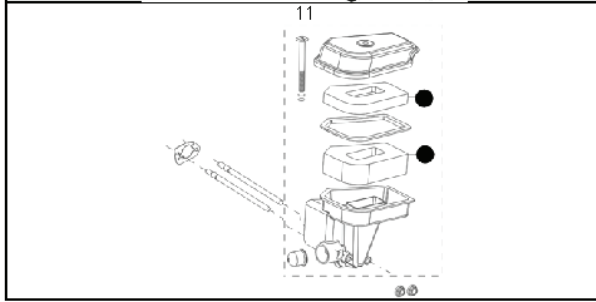

M40-110 Classic, 96762140101, 2016-11

GPL[®]

SPARE PARTS LIST

REF.	PART NO.	DESCRIPTION	REMARK	QTY.	KIT
1	579820202	GASKET KIT		1	
2	579820203	SHROUD KIT		1	
3	579820204	CARBURETTOR KIT		1	
4	579820205	MUFFLER KIT		1	
5	579820206	FUEL TANK KIT		1	
6	579820207	FUEL FILTER KIT		1	
7	579820208	IGNITION KIT		1	
8	579820209	GOVERNOR KIT		1	
9	579820210	AIR INTAKE KIT		1	
10	579820211	CYLINDER HEAD KIT		1	
11	579820213	AIR FILTER		1	
-	579820212	DIPSTICK		1	
-	579820214	FUEL CAP		1	

GPL®

REF.	PART NO.	DESCRIPTION	REMARK	QTY.	KIT
1	574396301	HUB CAP	d.170	4	
2	504857801	NUT		4	
3	574414904	WHEEL	d.170	4	
8	531204912	SCREW	M10x26.4	4	
9	588234202	WASHER		4	
10	586932801	LEVER		4	
11	574610501	KNOB		4	
12	531207989	WASHER		4	
13	531208974	WASHER		4	
14	531207978	NUT	M10x26.4	4	
15	504851601	SUPPORT WHEEL		2	
18	504851501	SUPPORT WHEEL		2	
30	531208008	SCREW	3/8"	1	
31	531207237	WASHER		1	
32	587159010	MOWER BLADE		1	
33	531207243	WASHER		1	
34	531207242	ADAPTER		1	
35	505290901	KEY		1	
51	531213467	FRAME		1	
52	579816301	COLLECTOR		1	
58	574610201	HATCH		1	
62	581021701	DECAL	McCulloch	1	
63	521899643	DECK		1	
64	532150406	BOLT	3/8"	3	
66	584816903	LOCKWASHER		2	
67	531205060	SHAFT		1	
68	531205999	SPRING		1	
75	501157106	ENGINE		1	
78	531207982	NUT	M8	2	
79	531204923	WING NUT		2	
80	531204922	WASHER		2	
81	531204921	SCREW	M8x25	2	
82	531208950	PLUG		2	
83	531207982	NUT	M8	2	
84	531204923	WING NUT		2	
85	531207090	WASHER		2	
86	531207089	SCREW	M8x50	2	
91	504708601	HOOK		1	
94	504708304	HANDLE		1	
95	504708001	HANDLE	upper half	1	
98	531205581	CLIP		2	
99	531206071	HANDLE	lower half	2	
100	580833601	SCREW EHHM		1	
102	582192102	CABLE ASSY		1	
103	531208043	BRACKET		1	
104	581551201	HEXAGON LOCKING NUT		1	
242	576136006	SCREW	M5x8	2	
243	579300901	SEAL		1	