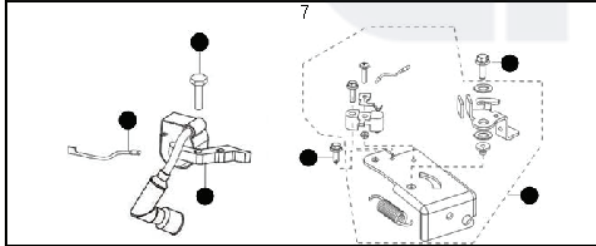

M40-110 Classic, 96762140101, 2016-11

GPL[®]

SPARE PARTS LIST

REF.	PART NO.	DESCRIPTION	REMARK	QTY.	KIT
1	579820202	GASKET KIT		1	
2	579820203	SHROUD KIT		1	
3	579820204	CARBURETTOR KIT		1	
4	579820205	MUFFLER KIT		1	
5	579820206	FUEL TANK KIT		1	
6	579820207	FUEL FILTER KIT		1	
7	579820208	IGNITION KIT		1	
8	579820209	GOVERNOR KIT		1	
9	579820210	AIR INTAKE KIT		1	
10	579820211	CYLINDER HEAD KIT		1	
11	579820213	AIR FILTER		1	
-	579820212	DIPSTICK		1	
-	579820214	FUEL CAP		1	

GPL®

REF.	PART NO.	DESCRIPTION	REMARK	QTY.	KIT
1	574396301	HUB CAP	d.170	4	
2	504857801	NUT		4	
3	574414904	WHEEL	d.170	4	
8	531204912	SCREW	M10x26.4	4	
9	588234202	WASHER		4	
10	586932801	LEVER		4	
11	574610501	KNOB		4	
12	531207989	WASHER		4	
13	531208974	WASHER		4	
14	531207978	NUT	M10x26.4	4	
15	504851601	SUPPORT WHEEL		2	
18	504851501	SUPPORT WHEEL		2	
30	531208008	SCREW	3/8"	1	
31	531207237	WASHER		1	
32	587159010	MOWER BLADE		1	
33	531207243	WASHER		1	
34	531207242	ADAPTER		1	
35	505290901	KEY		1	
51	531213467	FRAME		1	
52	579816301	COLLECTOR		1	
58	574610201	HATCH		1	
62	581021701	DECAL	McCulloch	1	
63	521899643	DECK		1	
64	532150406	BOLT	3/8"	3	
66	584816903	LOCKWASHER		2	
67	531205060	SHAFT		1	
68	531205999	SPRING		1	
75	501157106	ENGINE		1	
78	531207982	NUT	M8	2	
79	531204923	WING NUT		2	
80	531204922	WASHER		2	
81	531204921	SCREW	M8x25	2	
82	531208950	PLUG		2	
83	531207982	NUT	M8	2	
84	531204923	WING NUT		2	
85	531207090	WASHER		2	
86	531207089	SCREW	M8x50	2	
91	504708601	HOOK		1	
94	504708304	HANDLE		1	
95	504708001	HANDLE	upper half	1	
98	531205581	CLIP		2	
99	531206071	HANDLE	lower half	2	
100	580833601	SCREW EHHM		1	
102	582192102	CABLE ASSY		1	
103	531208043	BRACKET		1	
104	581551201	HEXAGON LOCKING NUT		1	
242	576136006	SCREW	M5x8	2	
243	579300901	SEAL		1	