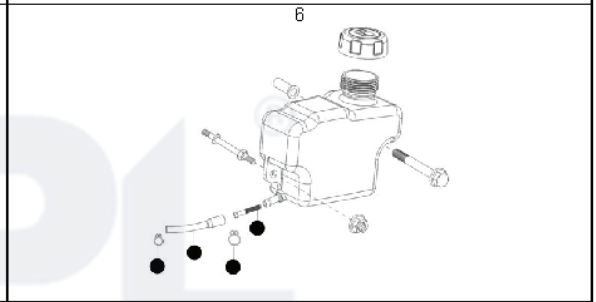

M40-110 Classic, 96762140101, 2016-11

GPL[®]

SPARE PARTS LIST

REF.	PART NO.	DESCRIPTION	REMARK	QTY.	KIT
1	579820202	GASKET KIT		1	
2	579820203	SHROUD KIT		1	
3	579820204	CARBURETTOR KIT		1	
4	579820205	MUFFLER KIT		1	
5	579820206	FUEL TANK KIT		1	
6	579820207	FUEL FILTER KIT		1	
7	579820208	IGNITION KIT		1	
8	579820209	GOVERNOR KIT		1	
9	579820210	AIR INTAKE KIT		1	
10	579820211	CYLINDER HEAD KIT		1	
11	579820213	AIR FILTER		1	
-	579820212	DIPSTICK		1	
-	579820214	FUEL CAP		1	

GPL®

REF.	PART NO.	DESCRIPTION	REMARK	QTY.	KIT
1	574396301	HUB CAP	d.170	4	
2	504857801	NUT		4	
3	574414904	WHEEL	d.170	4	
8	531204912	SCREW	M10x26.4	4	
9	588234202	WASHER		4	
10	586932801	LEVER		4	
11	574610501	KNOB		4	
12	531207989	WASHER		4	
13	531208974	WASHER		4	
14	531207978	NUT	M10x26.4	4	
15	504851601	SUPPORT WHEEL		2	
18	504851501	SUPPORT WHEEL		2	
30	531208008	SCREW	3/8"	1	
31	531207237	WASHER		1	
32	587159010	MOWER BLADE		1	
33	531207243	WASHER		1	
34	531207242	ADAPTER		1	
35	505290901	KEY		1	
51	531213467	FRAME		1	
52	579816301	COLLECTOR		1	
58	574610201	HATCH		1	
62	581021701	DECAL	McCulloch	1	
63	521899643	DECK		1	
64	532150406	BOLT	3/8"	3	
66	584816903	LOCKWASHER		2	
67	531205060	SHAFT		1	
68	531205999	SPRING		1	
75	501157106	ENGINE		1	
78	531207982	NUT	M8	2	
79	531204923	WING NUT		2	
80	531204922	WASHER		2	
81	531204921	SCREW	M8x25	2	
82	531208950	PLUG		2	
83	531207982	NUT	M8	2	
84	531204923	WING NUT		2	
85	531207090	WASHER		2	
86	531207089	SCREW	M8x50	2	
91	504708601	HOOK		1	
94	504708304	HANDLE		1	
95	504708001	HANDLE	upper half	1	
98	531205581	CLIP		2	
99	531206071	HANDLE	lower half	2	
100	580833601	SCREW EHHM		1	
102	582192102	CABLE ASSY		1	
103	531208043	BRACKET		1	
104	581551201	HEXAGON LOCKING NUT		1	
242	576136006	SCREW	M5x8	2	
243	579300901	SEAL		1	