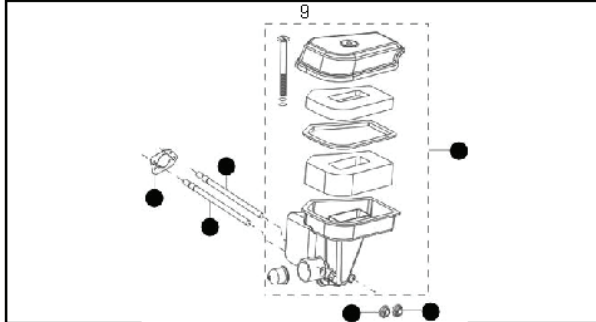

M40-110 Classic, 96762140101, 2016-11

GPL[®]

SPARE PARTS LIST

REF.	PART NO.	DESCRIPTION	REMARK	QTY.	KIT
1	579820202	GASKET KIT		1	
2	579820203	SHROUD KIT		1	
3	579820204	CARBURETTOR KIT		1	
4	579820205	MUFFLER KIT		1	
5	579820206	FUEL TANK KIT		1	
6	579820207	FUEL FILTER KIT		1	
7	579820208	IGNITION KIT		1	
8	579820209	GOVERNOR KIT		1	
9	579820210	AIR INTAKE KIT		1	
10	579820211	CYLINDER HEAD KIT		1	
11	579820213	AIR FILTER		1	
-	579820212	DIPSTICK		1	
-	579820214	FUEL CAP		1	

GPL®

REF.	PART NO.	DESCRIPTION	REMARK	QTY.	KIT
1	574396301	HUB CAP	d.170	4	
2	504857801	NUT		4	
3	574414904	WHEEL	d.170	4	
8	531204912	SCREW	M10x26.4	4	
9	588234202	WASHER		4	
10	586932801	LEVER		4	
11	574610501	KNOB		4	
12	531207989	WASHER		4	
13	531208974	WASHER		4	
14	531207978	NUT	M10x26.4	4	
15	504851601	SUPPORT WHEEL		2	
18	504851501	SUPPORT WHEEL		2	
30	531208008	SCREW	3/8"	1	
31	531207237	WASHER		1	
32	587159010	MOWER BLADE		1	
33	531207243	WASHER		1	
34	531207242	ADAPTER		1	
35	505290901	KEY		1	
51	531213467	FRAME		1	
52	579816301	COLLECTOR		1	
58	574610201	HATCH		1	
62	581021701	DECAL	McCulloch	1	
63	521899643	DECK		1	
64	532150406	BOLT	3/8"	3	
66	584816903	LOCKWASHER		2	
67	531205060	SHAFT		1	
68	531205999	SPRING		1	
75	501157106	ENGINE		1	
78	531207982	NUT	M8	2	
79	531204923	WING NUT		2	
80	531204922	WASHER		2	
81	531204921	SCREW	M8x25	2	
82	531208950	PLUG		2	
83	531207982	NUT	M8	2	
84	531204923	WING NUT		2	
85	531207090	WASHER		2	
86	531207089	SCREW	M8x50	2	
91	504708601	HOOK		1	
94	504708304	HANDLE		1	
95	504708001	HANDLE	upper half	1	
98	531205581	CLIP		2	
99	531206071	HANDLE	lower half	2	
100	580833601	SCREW EHHM		1	
102	582192102	CABLE ASSY		1	
103	531208043	BRACKET		1	
104	581551201	HEXAGON LOCKING NUT		1	
242	576136006	SCREW	M5x8	2	
243	579300901	SEAL		1	