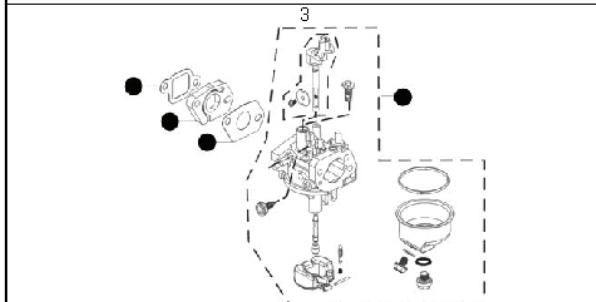

M40-110 Classic, 96762140101, 2016-11

GPL[®]

SPARE PARTS LIST

REF.	PART NO.	DESCRIPTION	REMARK	QTY.	KIT
1	579820202	GASKET KIT		1	
2	579820203	SHROUD KIT		1	
3	579820204	CARBURETTOR KIT		1	
4	579820205	MUFFLER KIT		1	
5	579820206	FUEL TANK KIT		1	
6	579820207	FUEL FILTER KIT		1	
7	579820208	IGNITION KIT		1	
8	579820209	GOVERNOR KIT		1	
9	579820210	AIR INTAKE KIT		1	
10	579820211	CYLINDER HEAD KIT		1	
11	579820213	AIR FILTER		1	
-	579820212	DIPSTICK		1	
-	579820214	FUEL CAP		1	

GPL®

REF.	PART NO.	DESCRIPTION	REMARK	QTY.	KIT
1	574396301	HUB CAP	d.170	4	
2	504857801	NUT		4	
3	574414904	WHEEL	d.170	4	
8	531204912	SCREW	M10x26.4	4	
9	588234202	WASHER		4	
10	586932801	LEVER		4	
11	574610501	KNOB		4	
12	531207989	WASHER		4	
13	531208974	WASHER		4	
14	531207978	NUT	M10x26.4	4	
15	504851601	SUPPORT WHEEL		2	
18	504851501	SUPPORT WHEEL		2	
30	531208008	SCREW	3/8"	1	
31	531207237	WASHER		1	
32	587159010	MOWER BLADE		1	
33	531207243	WASHER		1	
34	531207242	ADAPTER		1	
35	505290901	KEY		1	
51	531213467	FRAME		1	
52	579816301	COLLECTOR		1	
58	574610201	HATCH		1	
62	581021701	DECAL	McCulloch	1	
63	521899643	DECK		1	
64	532150406	BOLT	3/8"	3	
66	584816903	LOCKWASHER		2	
67	531205060	SHAFT		1	
68	531205999	SPRING		1	
75	501157106	ENGINE		1	
78	531207982	NUT	M8	2	
79	531204923	WING NUT		2	
80	531204922	WASHER		2	
81	531204921	SCREW	M8x25	2	
82	531208950	PLUG		2	
83	531207982	NUT	M8	2	
84	531204923	WING NUT		2	
85	531207090	WASHER		2	
86	531207089	SCREW	M8x50	2	
91	504708601	HOOK		1	
94	504708304	HANDLE		1	
95	504708001	HANDLE	upper half	1	
98	531205581	CLIP		2	
99	531206071	HANDLE	lower half	2	
100	580833601	SCREW EHHM		1	
102	582192102	CABLE ASSY		1	
103	531208043	BRACKET		1	
104	581551201	HEXAGON LOCKING NUT		1	
242	576136006	SCREW	M5x8	2	
243	579300901	SEAL		1	