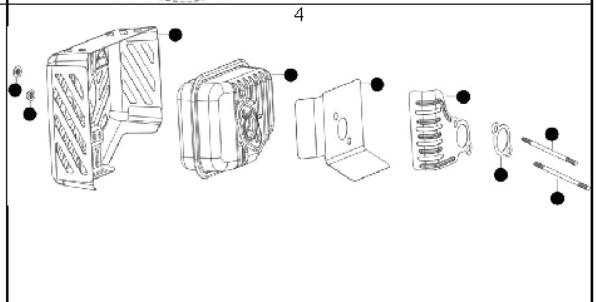

M40-110 Classic, 96762140101, 2016-11

GPL[®]

SPARE PARTS LIST

REF.	PART NO.	DESCRIPTION	REMARK	QTY.	KIT
1	579820202	GASKET KIT		1	
2	579820203	SHROUD KIT		1	
3	579820204	CARBURETTOR KIT		1	
4	579820205	MUFFLER KIT		1	
5	579820206	FUEL TANK KIT		1	
6	579820207	FUEL FILTER KIT		1	
7	579820208	IGNITION KIT		1	
8	579820209	GOVERNOR KIT		1	
9	579820210	AIR INTAKE KIT		1	
10	579820211	CYLINDER HEAD KIT		1	
11	579820213	AIR FILTER		1	
-	579820212	DIPSTICK		1	
-	579820214	FUEL CAP		1	

GPL®

REF.	PART NO.	DESCRIPTION	REMARK	QTY.	KIT
1	574396301	HUB CAP	d.170	4	
2	504857801	NUT		4	
3	574414904	WHEEL	d.170	4	
8	531204912	SCREW	M10x26.4	4	
9	588234202	WASHER		4	
10	586932801	LEVER		4	
11	574610501	KNOB		4	
12	531207989	WASHER		4	
13	531208974	WASHER		4	
14	531207978	NUT	M10x26.4	4	
15	504851601	SUPPORT WHEEL		2	
18	504851501	SUPPORT WHEEL		2	
30	531208008	SCREW	3/8"	1	
31	531207237	WASHER		1	
32	587159010	MOWER BLADE		1	
33	531207243	WASHER		1	
34	531207242	ADAPTER		1	
35	505290901	KEY		1	
51	531213467	FRAME		1	
52	579816301	COLLECTOR		1	
58	574610201	HATCH		1	
62	581021701	DECAL	McCulloch	1	
63	521899643	DECK		1	
64	532150406	BOLT	3/8"	3	
66	584816903	LOCKWASHER		2	
67	531205060	SHAFT		1	
68	531205999	SPRING		1	
75	501157106	ENGINE		1	
78	531207982	NUT	M8	2	
79	531204923	WING NUT		2	
80	531204922	WASHER		2	
81	531204921	SCREW	M8x25	2	
82	531208950	PLUG		2	
83	531207982	NUT	M8	2	
84	531204923	WING NUT		2	
85	531207090	WASHER		2	
86	531207089	SCREW	M8x50	2	
91	504708601	HOOK		1	
94	504708304	HANDLE		1	
95	504708001	HANDLE	upper half	1	
98	531205581	CLIP		2	
99	531206071	HANDLE	lower half	2	
100	580833601	SCREW EHHM		1	
102	582192102	CABLE ASSY		1	
103	531208043	BRACKET		1	
104	581551201	HEXAGON LOCKING NUT		1	
242	576136006	SCREW	M5x8	2	
243	579300901	SEAL		1	