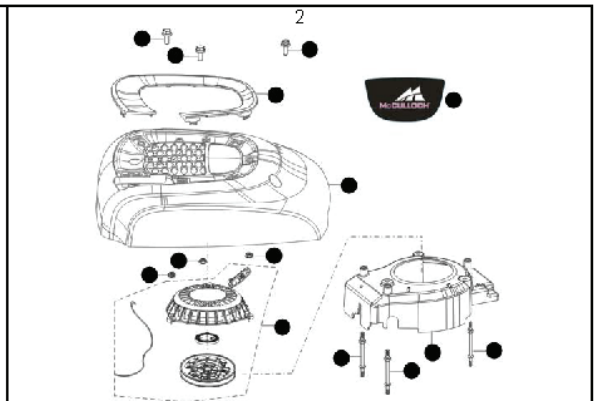

M40-110 Classic, 96762140101, 2016-11

GPL[®]

SPARE PARTS LIST

REF.	PART NO.	DESCRIPTION	REMARK	QTY.	KIT
1	579820202	GASKET KIT		1	
2	579820203	SHROUD KIT		1	
3	579820204	CARBURETTOR KIT		1	
4	579820205	MUFFLER KIT		1	
5	579820206	FUEL TANK KIT		1	
6	579820207	FUEL FILTER KIT		1	
7	579820208	IGNITION KIT		1	
8	579820209	GOVERNOR KIT		1	
9	579820210	AIR INTAKE KIT		1	
10	579820211	CYLINDER HEAD KIT		1	
11	579820213	AIR FILTER		1	
-	579820212	DIPSTICK		1	
-	579820214	FUEL CAP		1	

GPL®

REF.	PART NO.	DESCRIPTION	REMARK	QTY.	KIT
1	574396301	HUB CAP	d.170	4	
2	504857801	NUT		4	
3	574414904	WHEEL	d.170	4	
8	531204912	SCREW	M10x26.4	4	
9	588234202	WASHER		4	
10	586932801	LEVER		4	
11	574610501	KNOB		4	
12	531207989	WASHER		4	
13	531208974	WASHER		4	
14	531207978	NUT	M10x26.4	4	
15	504851601	SUPPORT WHEEL		2	
18	504851501	SUPPORT WHEEL		2	
30	531208008	SCREW	3/8"	1	
31	531207237	WASHER		1	
32	587159010	MOWER BLADE		1	
33	531207243	WASHER		1	
34	531207242	ADAPTER		1	
35	505290901	KEY		1	
51	531213467	FRAME		1	
52	579816301	COLLECTOR		1	
58	574610201	HATCH		1	
62	581021701	DECAL	McCulloch	1	
63	521899643	DECK		1	
64	532150406	BOLT	3/8"	3	
66	584816903	LOCKWASHER		2	
67	531205060	SHAFT		1	
68	531205999	SPRING		1	
75	501157106	ENGINE		1	
78	531207982	NUT	M8	2	
79	531204923	WING NUT		2	
80	531204922	WASHER		2	
81	531204921	SCREW	M8x25	2	
82	531208950	PLUG		2	
83	531207982	NUT	M8	2	
84	531204923	WING NUT		2	
85	531207090	WASHER		2	
86	531207089	SCREW	M8x50	2	
91	504708601	HOOK		1	
94	504708304	HANDLE		1	
95	504708001	HANDLE	upper half	1	
98	531205581	CLIP		2	
99	531206071	HANDLE	lower half	2	
100	580833601	SCREW EHHM		1	
102	582192102	CABLE ASSY		1	
103	531208043	BRACKET		1	
104	581551201	HEXAGON LOCKING NUT		1	
242	576136006	SCREW	M5x8	2	
243	579300901	SEAL		1	