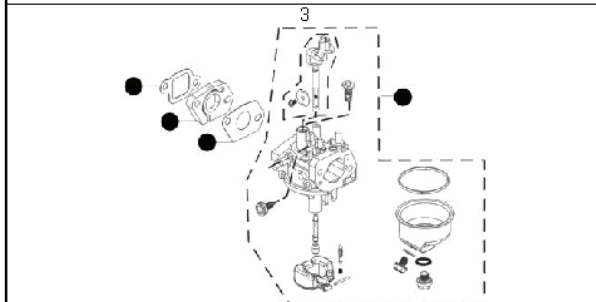

M40-110 CLASSIC, 96762140100, 2016-02

GPL<sup>®</sup>

---

**SPARE PARTS LIST**

REF.	PART NO.	DESCRIPTION	REMARK	QTY.	KIT
1	574396301	HUB CAP		4	
2	504857801	NUT		4	
3	574414904	WHEEL		4	
8	531204912	SCREW		4	
9	588234202	WASHER		4	
10	586932801	LEVER		4	
11	574610501	KNOB		4	
12	531207989	WASHER		4	
13	531208974	WASHER		4	
14	531207978	NUT		4	
15	504851601	SUPPORT WHEEL		2	
18	504851501	SUPPORT WHEEL		2	
30	531208008	SCREW		1	
31	531207237	WASHER		1	
32	587159010	MOWER BLADE		1	
33	531207243	WASHER		1	
34	531207242	ADAPTER		1	
35	505290901	KEY		1	
52	574610301	GRASSBAG		1	
53	574610401	GRASSBAG		1	
58	574610201	HATCH		1	
63	575742602	CHASSIS		1	
64	531212851	SCREW		3	
66	584816903	LOCKWASHER		2	
67	531205060	SHAFT		1	
68	531205999	SPRING		1	
75	579820201	ENGINE ASSY		1	
76	579820203	SHROUD KIT		1	
77	532181698	SCREW		3	
78	531207982	NUT		2	
79	531204923	WING NUT		2	
80	531204922	WASHER		2	
81	531204921	SCREW		2	
82	531208950	PLUG		2	
83	531207982	NUT		2	
84	531204923	WING NUT		2	
85	531207090	WASHER		2	
86	531207089	SCREW		2	
91	504708601	HOOK		1	
94	504708304	HANDLE		1	
95	504708001	HANDLE		1	
98	531205581	CLIP		2	
99	531206071	HANDLE		2	
100	580833601	SCREW EHHM		1	
102	531213522	BRAKE WIRE		1	
103	531208043	BRACKET		1	
104	581551201	HEXAGON LOCKING NUT		1	
150	576047401	SCREW CRPANT		2	
151	575562004	FRONT COVER ASSY		1	
152	574375201	COVER		1	151
153	574721701	ATTACHMENT PLATE		1	151
154	575955701	SCREW ITXPANT		2	151
242	576136006	SCREW		2	
243	579300901	SEAL		1	

---

REF.	PART NO.	DESCRIPTION	REMARK	QTY.	KIT
1	579820202	GASKET KIT		1	
2	579820203	SHROUD KIT		1	
3	579820204	CARBURETTOR KIT		1	
4	579820205	MUFFLER KIT		1	
5	579820206	FUEL TANK KIT		1	
6	579820207	FUEL FILTER KIT		1	
7	579820208	IGNITION KIT		1	
8	579820209	GOVERNOR KIT		1	
9	579820210	AIR INTAKE KIT		1	
10	579820211	CYLINDER HEAD KIT		1	
11	579820213	AIR FILTER		1	
-	579820212	DIPSTICK		1	
-	579820214	FUEL CAP		1	