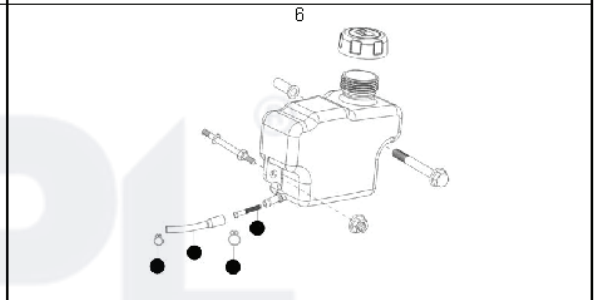

M40-110 CLASSIC, 96762140100, 2016-02

GPL<sup>®</sup>

---

**SPARE PARTS LIST**

REF.	PART NO.	DESCRIPTION	REMARK	QTY.	KIT
1	574396301	HUB CAP		4	
2	504857801	NUT		4	
3	574414904	WHEEL		4	
8	531204912	SCREW		4	
9	588234202	WASHER		4	
10	586932801	LEVER		4	
11	574610501	KNOB		4	
12	531207989	WASHER		4	
13	531208974	WASHER		4	
14	531207978	NUT		4	
15	504851601	SUPPORT WHEEL		2	
18	504851501	SUPPORT WHEEL		2	
30	531208008	SCREW		1	
31	531207237	WASHER		1	
32	587159010	MOWER BLADE		1	
33	531207243	WASHER		1	
34	531207242	ADAPTER		1	
35	505290901	KEY		1	
52	574610301	GRASSBAG		1	
53	574610401	GRASSBAG		1	
58	574610201	HATCH		1	
63	575742602	CHASSIS		1	
64	531212851	SCREW		3	
66	584816903	LOCKWASHER		2	
67	531205060	SHAFT		1	
68	531205999	SPRING		1	
75	579820201	ENGINE ASSY		1	
76	579820203	SHROUD KIT		1	
77	532181698	SCREW		3	
78	531207982	NUT		2	
79	531204923	WING NUT		2	
80	531204922	WASHER		2	
81	531204921	SCREW		2	
82	531208950	PLUG		2	
83	531207982	NUT		2	
84	531204923	WING NUT		2	
85	531207090	WASHER		2	
86	531207089	SCREW		2	
91	504708601	HOOK		1	
94	504708304	HANDLE		1	
95	504708001	HANDLE		1	
98	531205581	CLIP		2	
99	531206071	HANDLE		2	
100	580833601	SCREW EHHM		1	
102	531213522	BRAKE WIRE		1	
103	531208043	BRACKET		1	
104	581551201	HEXAGON LOCKING NUT		1	
150	576047401	SCREW CRPANT		2	
151	575562004	FRONT COVER ASSY		1	
152	574375201	COVER		1	151
153	574721701	ATTACHMENT PLATE		1	151
154	575955701	SCREW ITXPANT		2	151
242	576136006	SCREW		2	
243	579300901	SEAL		1	

---

REF.	PART NO.	DESCRIPTION	REMARK	QTY.	KIT
1	579820202	GASKET KIT		1	
2	579820203	SHROUD KIT		1	
3	579820204	CARBURETTOR KIT		1	
4	579820205	MUFFLER KIT		1	
5	579820206	FUEL TANK KIT		1	
6	579820207	FUEL FILTER KIT		1	
7	579820208	IGNITION KIT		1	
8	579820209	GOVERNOR KIT		1	
9	579820210	AIR INTAKE KIT		1	
10	579820211	CYLINDER HEAD KIT		1	
11	579820213	AIR FILTER		1	
-	579820212	DIPSTICK		1	
-	579820214	FUEL CAP		1	