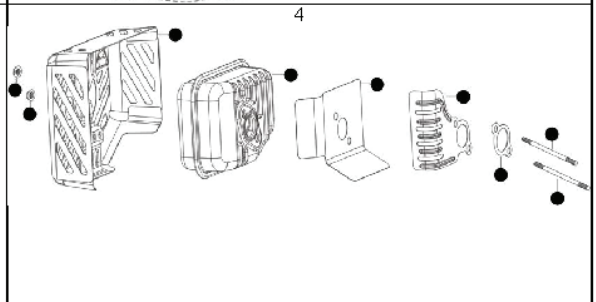

M40-110 CLASSIC, 96762140100, 2016-02

GPL<sup>®</sup>

---

**SPARE PARTS LIST**

REF.	PART NO.	DESCRIPTION	REMARK	QTY.	KIT
1	574396301	HUB CAP		4	
2	504857801	NUT		4	
3	574414904	WHEEL		4	
8	531204912	SCREW		4	
9	588234202	WASHER		4	
10	586932801	LEVER		4	
11	574610501	KNOB		4	
12	531207989	WASHER		4	
13	531208974	WASHER		4	
14	531207978	NUT		4	
15	504851601	SUPPORT WHEEL		2	
18	504851501	SUPPORT WHEEL		2	
30	531208008	SCREW		1	
31	531207237	WASHER		1	
32	587159010	MOWER BLADE		1	
33	531207243	WASHER		1	
34	531207242	ADAPTER		1	
35	505290901	KEY		1	
52	574610301	GRASSBAG		1	
53	574610401	GRASSBAG		1	
58	574610201	HATCH		1	
63	575742602	CHASSIS		1	
64	531212851	SCREW		3	
66	584816903	LOCKWASHER		2	
67	531205060	SHAFT		1	
68	531205999	SPRING		1	
75	579820201	ENGINE ASSY		1	
76	579820203	SHROUD KIT		1	
77	532181698	SCREW		3	
78	531207982	NUT		2	
79	531204923	WING NUT		2	
80	531204922	WASHER		2	
81	531204921	SCREW		2	
82	531208950	PLUG		2	
83	531207982	NUT		2	
84	531204923	WING NUT		2	
85	531207090	WASHER		2	
86	531207089	SCREW		2	
91	504708601	HOOK		1	
94	504708304	HANDLE		1	
95	504708001	HANDLE		1	
98	531205581	CLIP		2	
99	531206071	HANDLE		2	
100	580833601	SCREW EHHM		1	
102	531213522	BRAKE WIRE		1	
103	531208043	BRACKET		1	
104	581551201	HEXAGON LOCKING NUT		1	
150	576047401	SCREW CRPANT		2	
151	575562004	FRONT COVER ASSY		1	
152	574375201	COVER		1	151
153	574721701	ATTACHMENT PLATE		1	151
154	575955701	SCREW ITXPANT		2	151
242	576136006	SCREW		2	
243	579300901	SEAL		1	

---

REF.	PART NO.	DESCRIPTION	REMARK	QTY.	KIT
1	579820202	GASKET KIT		1	
2	579820203	SHROUD KIT		1	
3	579820204	CARBURETTOR KIT		1	
4	579820205	MUFFLER KIT		1	
5	579820206	FUEL TANK KIT		1	
6	579820207	FUEL FILTER KIT		1	
7	579820208	IGNITION KIT		1	
8	579820209	GOVERNOR KIT		1	
9	579820210	AIR INTAKE KIT		1	
10	579820211	CYLINDER HEAD KIT		1	
11	579820213	AIR FILTER		1	
-	579820212	DIPSTICK		1	
-	579820214	FUEL CAP		1	