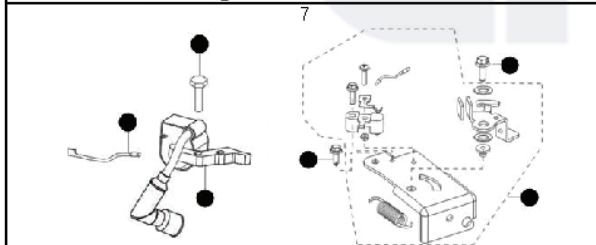

M40-110 CLASSIC, 96762140100, 2016-02

GPL<sup>®</sup>

---

**SPARE PARTS LIST**

REF.	PART NO.	DESCRIPTION	REMARK	QTY.	KIT
1	574396301	HUB CAP		4	
2	504857801	NUT		4	
3	574414904	WHEEL		4	
8	531204912	SCREW		4	
9	588234202	WASHER		4	
10	586932801	LEVER		4	
11	574610501	KNOB		4	
12	531207989	WASHER		4	
13	531208974	WASHER		4	
14	531207978	NUT		4	
15	504851601	SUPPORT WHEEL		2	
18	504851501	SUPPORT WHEEL		2	
30	531208008	SCREW		1	
31	531207237	WASHER		1	
32	587159010	MOWER BLADE		1	
33	531207243	WASHER		1	
34	531207242	ADAPTER		1	
35	505290901	KEY		1	
52	574610301	GRASSBAG		1	
53	574610401	GRASSBAG		1	
58	574610201	HATCH		1	
63	575742602	CHASSIS		1	
64	531212851	SCREW		3	
66	584816903	LOCKWASHER		2	
67	531205060	SHAFT		1	
68	531205999	SPRING		1	
75	579820201	ENGINE ASSY		1	
76	579820203	SHROUD KIT		1	
77	532181698	SCREW		3	
78	531207982	NUT		2	
79	531204923	WING NUT		2	
80	531204922	WASHER		2	
81	531204921	SCREW		2	
82	531208950	PLUG		2	
83	531207982	NUT		2	
84	531204923	WING NUT		2	
85	531207090	WASHER		2	
86	531207089	SCREW		2	
91	504708601	HOOK		1	
94	504708304	HANDLE		1	
95	504708001	HANDLE		1	
98	531205581	CLIP		2	
99	531206071	HANDLE		2	
100	580833601	SCREW EHHM		1	
102	531213522	BRAKE WIRE		1	
103	531208043	BRACKET		1	
104	581551201	HEXAGON LOCKING NUT		1	
150	576047401	SCREW CRPANT		2	
151	575562004	FRONT COVER ASSY		1	
152	574375201	COVER		1	151
153	574721701	ATTACHMENT PLATE		1	151
154	575955701	SCREW ITXPANT		2	151
242	576136006	SCREW		2	
243	579300901	SEAL		1	

---

REF.	PART NO.	DESCRIPTION	REMARK	QTY.	KIT
1	579820202	GASKET KIT		1	
2	579820203	SHROUD KIT		1	
3	579820204	CARBURETTOR KIT		1	
4	579820205	MUFFLER KIT		1	
5	579820206	FUEL TANK KIT		1	
6	579820207	FUEL FILTER KIT		1	
7	579820208	IGNITION KIT		1	
8	579820209	GOVERNOR KIT		1	
9	579820210	AIR INTAKE KIT		1	
10	579820211	CYLINDER HEAD KIT		1	
11	579820213	AIR FILTER		1	
-	579820212	DIPSTICK		1	
-	579820214	FUEL CAP		1	