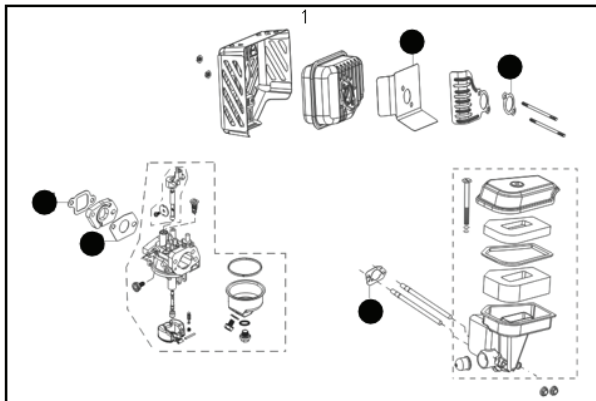

M40-110 CLASSIC, 96762140100, 2016-02

GPL<sup>®</sup>

---

**SPARE PARTS LIST**

REF.	PART NO.	DESCRIPTION	REMARK	QTY.	KIT
1	574396301	HUB CAP		4	
2	504857801	NUT		4	
3	574414904	WHEEL		4	
8	531204912	SCREW		4	
9	588234202	WASHER		4	
10	586932801	LEVER		4	
11	574610501	KNOB		4	
12	531207989	WASHER		4	
13	531208974	WASHER		4	
14	531207978	NUT		4	
15	504851601	SUPPORT WHEEL		2	
18	504851501	SUPPORT WHEEL		2	
30	531208008	SCREW		1	
31	531207237	WASHER		1	
32	587159010	MOWER BLADE		1	
33	531207243	WASHER		1	
34	531207242	ADAPTER		1	
35	505290901	KEY		1	
52	574610301	GRASSBAG		1	
53	574610401	GRASSBAG		1	
58	574610201	HATCH		1	
63	575742602	CHASSIS		1	
64	531212851	SCREW		3	
66	584816903	LOCKWASHER		2	
67	531205060	SHAFT		1	
68	531205999	SPRING		1	
75	579820201	ENGINE ASSY		1	
76	579820203	SHROUD KIT		1	
77	532181698	SCREW		3	
78	531207982	NUT		2	
79	531204923	WING NUT		2	
80	531204922	WASHER		2	
81	531204921	SCREW		2	
82	531208950	PLUG		2	
83	531207982	NUT		2	
84	531204923	WING NUT		2	
85	531207090	WASHER		2	
86	531207089	SCREW		2	
91	504708601	HOOK		1	
94	504708304	HANDLE		1	
95	504708001	HANDLE		1	
98	531205581	CLIP		2	
99	531206071	HANDLE		2	
100	580833601	SCREW EHHM		1	
102	531213522	BRAKE WIRE		1	
103	531208043	BRACKET		1	
104	581551201	HEXAGON LOCKING NUT		1	
150	576047401	SCREW CRPANT		2	
151	575562004	FRONT COVER ASSY		1	
152	574375201	COVER		1	151
153	574721701	ATTACHMENT PLATE		1	151
154	575955701	SCREW ITXPANT		2	151
242	576136006	SCREW		2	
243	579300901	SEAL		1	

---

REF.	PART NO.	DESCRIPTION	REMARK	QTY.	KIT
1	579820202	GASKET KIT		1	
2	579820203	SHROUD KIT		1	
3	579820204	CARBURETTOR KIT		1	
4	579820205	MUFFLER KIT		1	
5	579820206	FUEL TANK KIT		1	
6	579820207	FUEL FILTER KIT		1	
7	579820208	IGNITION KIT		1	
8	579820209	GOVERNOR KIT		1	
9	579820210	AIR INTAKE KIT		1	
10	579820211	CYLINDER HEAD KIT		1	
11	579820213	AIR FILTER		1	
-	579820212	DIPSTICK		1	
-	579820214	FUEL CAP		1	