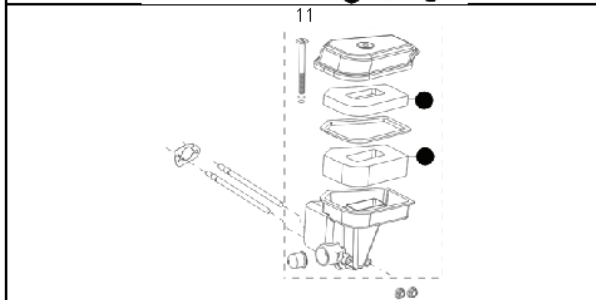

M40-110 CLASSIC, 96762140100, 2016-02

GPL<sup>®</sup>

---

**SPARE PARTS LIST**

REF.	PART NO.	DESCRIPTION	REMARK	QTY.	KIT
1	574396301	HUB CAP		4	
2	504857801	NUT		4	
3	574414904	WHEEL		4	
8	531204912	SCREW		4	
9	588234202	WASHER		4	
10	586932801	LEVER		4	
11	574610501	KNOB		4	
12	531207989	WASHER		4	
13	531208974	WASHER		4	
14	531207978	NUT		4	
15	504851601	SUPPORT WHEEL		2	
18	504851501	SUPPORT WHEEL		2	
30	531208008	SCREW		1	
31	531207237	WASHER		1	
32	587159010	MOWER BLADE		1	
33	531207243	WASHER		1	
34	531207242	ADAPTER		1	
35	505290901	KEY		1	
52	574610301	GRASSBAG		1	
53	574610401	GRASSBAG		1	
58	574610201	HATCH		1	
63	575742602	CHASSIS		1	
64	531212851	SCREW		3	
66	584816903	LOCKWASHER		2	
67	531205060	SHAFT		1	
68	531205999	SPRING		1	
75	579820201	ENGINE ASSY		1	
76	579820203	SHROUD KIT		1	
77	532181698	SCREW		3	
78	531207982	NUT		2	
79	531204923	WING NUT		2	
80	531204922	WASHER		2	
81	531204921	SCREW		2	
82	531208950	PLUG		2	
83	531207982	NUT		2	
84	531204923	WING NUT		2	
85	531207090	WASHER		2	
86	531207089	SCREW		2	
91	504708601	HOOK		1	
94	504708304	HANDLE		1	
95	504708001	HANDLE		1	
98	531205581	CLIP		2	
99	531206071	HANDLE		2	
100	580833601	SCREW EHHM		1	
102	531213522	BRAKE WIRE		1	
103	531208043	BRACKET		1	
104	581551201	HEXAGON LOCKING NUT		1	
150	576047401	SCREW CRPANT		2	
151	575562004	FRONT COVER ASSY		1	
152	574375201	COVER		1	151
153	574721701	ATTACHMENT PLATE		1	151
154	575955701	SCREW ITXPANT		2	151
242	576136006	SCREW		2	
243	579300901	SEAL		1	

---

REF.	PART NO.	DESCRIPTION	REMARK	QTY.	KIT
1	579820202	GASKET KIT		1	
2	579820203	SHROUD KIT		1	
3	579820204	CARBURETTOR KIT		1	
4	579820205	MUFFLER KIT		1	
5	579820206	FUEL TANK KIT		1	
6	579820207	FUEL FILTER KIT		1	
7	579820208	IGNITION KIT		1	
8	579820209	GOVERNOR KIT		1	
9	579820210	AIR INTAKE KIT		1	
10	579820211	CYLINDER HEAD KIT		1	
11	579820213	AIR FILTER		1	
-	579820212	DIPSTICK		1	
-	579820214	FUEL CAP		1	