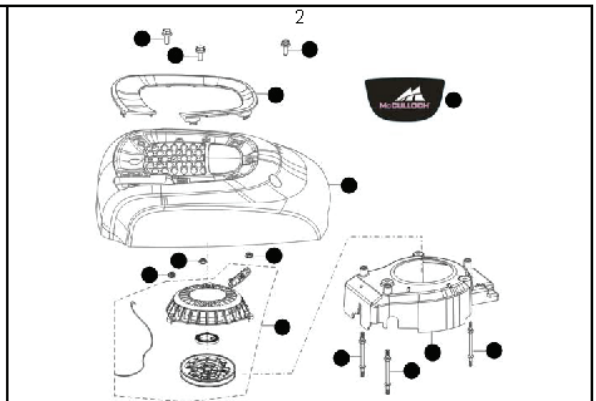

M40-110 CLASSIC, 96762140100, 2016-02

GPL<sup>®</sup>

---

**SPARE PARTS LIST**

REF.	PART NO.	DESCRIPTION	REMARK	QTY.	KIT
1	574396301	HUB CAP		4	
2	504857801	NUT		4	
3	574414904	WHEEL		4	
8	531204912	SCREW		4	
9	588234202	WASHER		4	
10	586932801	LEVER		4	
11	574610501	KNOB		4	
12	531207989	WASHER		4	
13	531208974	WASHER		4	
14	531207978	NUT		4	
15	504851601	SUPPORT WHEEL		2	
18	504851501	SUPPORT WHEEL		2	
30	531208008	SCREW		1	
31	531207237	WASHER		1	
32	587159010	MOWER BLADE		1	
33	531207243	WASHER		1	
34	531207242	ADAPTER		1	
35	505290901	KEY		1	
52	574610301	GRASSBAG		1	
53	574610401	GRASSBAG		1	
58	574610201	HATCH		1	
63	575742602	CHASSIS		1	
64	531212851	SCREW		3	
66	584816903	LOCKWASHER		2	
67	531205060	SHAFT		1	
68	531205999	SPRING		1	
75	579820201	ENGINE ASSY		1	
76	579820203	SHROUD KIT		1	
77	532181698	SCREW		3	
78	531207982	NUT		2	
79	531204923	WING NUT		2	
80	531204922	WASHER		2	
81	531204921	SCREW		2	
82	531208950	PLUG		2	
83	531207982	NUT		2	
84	531204923	WING NUT		2	
85	531207090	WASHER		2	
86	531207089	SCREW		2	
91	504708601	HOOK		1	
94	504708304	HANDLE		1	
95	504708001	HANDLE		1	
98	531205581	CLIP		2	
99	531206071	HANDLE		2	
100	580833601	SCREW EHHM		1	
102	531213522	BRAKE WIRE		1	
103	531208043	BRACKET		1	
104	581551201	HEXAGON LOCKING NUT		1	
150	576047401	SCREW CRPANT		2	
151	575562004	FRONT COVER ASSY		1	
152	574375201	COVER		1	151
153	574721701	ATTACHMENT PLATE		1	151
154	575955701	SCREW ITXPANT		2	151
242	576136006	SCREW		2	
243	579300901	SEAL		1	

---

REF.	PART NO.	DESCRIPTION	REMARK	QTY.	KIT
1	579820202	GASKET KIT		1	
2	579820203	SHROUD KIT		1	
3	579820204	CARBURETTOR KIT		1	
4	579820205	MUFFLER KIT		1	
5	579820206	FUEL TANK KIT		1	
6	579820207	FUEL FILTER KIT		1	
7	579820208	IGNITION KIT		1	
8	579820209	GOVERNOR KIT		1	
9	579820210	AIR INTAKE KIT		1	
10	579820211	CYLINDER HEAD KIT		1	
11	579820213	AIR FILTER		1	
-	579820212	DIPSTICK		1	
-	579820214	FUEL CAP		1	