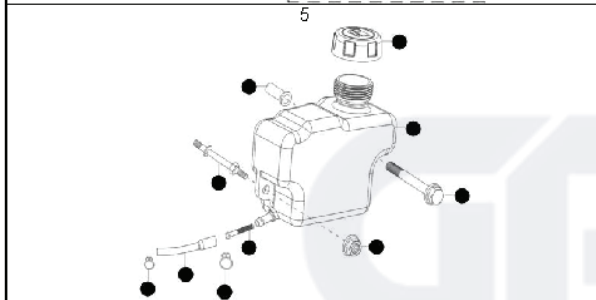

M40-110 CLASSIC, 96762140100, 2016-02

GPL<sup>®</sup>

---

**SPARE PARTS LIST**

REF.	PART NO.	DESCRIPTION	REMARK	QTY.	KIT
1	574396301	HUB CAP		4	
2	504857801	NUT		4	
3	574414904	WHEEL		4	
8	531204912	SCREW		4	
9	588234202	WASHER		4	
10	586932801	LEVER		4	
11	574610501	KNOB		4	
12	531207989	WASHER		4	
13	531208974	WASHER		4	
14	531207978	NUT		4	
15	504851601	SUPPORT WHEEL		2	
18	504851501	SUPPORT WHEEL		2	
30	531208008	SCREW		1	
31	531207237	WASHER		1	
32	587159010	MOWER BLADE		1	
33	531207243	WASHER		1	
34	531207242	ADAPTER		1	
35	505290901	KEY		1	
52	574610301	GRASSBAG		1	
53	574610401	GRASSBAG		1	
58	574610201	HATCH		1	
63	575742602	CHASSIS		1	
64	531212851	SCREW		3	
66	584816903	LOCKWASHER		2	
67	531205060	SHAFT		1	
68	531205999	SPRING		1	
75	579820201	ENGINE ASSY		1	
76	579820203	SHROUD KIT		1	
77	532181698	SCREW		3	
78	531207982	NUT		2	
79	531204923	WING NUT		2	
80	531204922	WASHER		2	
81	531204921	SCREW		2	
82	531208950	PLUG		2	
83	531207982	NUT		2	
84	531204923	WING NUT		2	
85	531207090	WASHER		2	
86	531207089	SCREW		2	
91	504708601	HOOK		1	
94	504708304	HANDLE		1	
95	504708001	HANDLE		1	
98	531205581	CLIP		2	
99	531206071	HANDLE		2	
100	580833601	SCREW EHHM		1	
102	531213522	BRAKE WIRE		1	
103	531208043	BRACKET		1	
104	581551201	HEXAGON LOCKING NUT		1	
150	576047401	SCREW CRPANT		2	
151	575562004	FRONT COVER ASSY		1	
152	574375201	COVER		1	151
153	574721701	ATTACHMENT PLATE		1	151
154	575955701	SCREW ITXPANT		2	151
242	576136006	SCREW		2	
243	579300901	SEAL		1	

---

REF.	PART NO.	DESCRIPTION	REMARK	QTY.	KIT
1	579820202	GASKET KIT		1	
2	579820203	SHROUD KIT		1	
3	579820204	CARBURETTOR KIT		1	
4	579820205	MUFFLER KIT		1	
5	579820206	FUEL TANK KIT		1	
6	579820207	FUEL FILTER KIT		1	
7	579820208	IGNITION KIT		1	
8	579820209	GOVERNOR KIT		1	
9	579820210	AIR INTAKE KIT		1	
10	579820211	CYLINDER HEAD KIT		1	
11	579820213	AIR FILTER		1	
-	579820212	DIPSTICK		1	
-	579820214	FUEL CAP		1	