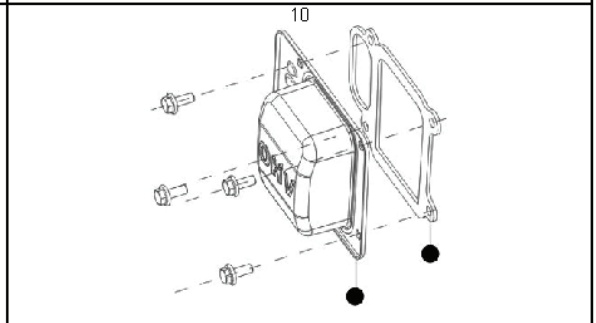

M40-110 CLASSIC, 96762140100, 2016-02

GPL<sup>®</sup>

---

**SPARE PARTS LIST**

REF.	PART NO.	DESCRIPTION	REMARK	QTY.	KIT
1	574396301	HUB CAP		4	
2	504857801	NUT		4	
3	574414904	WHEEL		4	
8	531204912	SCREW		4	
9	588234202	WASHER		4	
10	586932801	LEVER		4	
11	574610501	KNOB		4	
12	531207989	WASHER		4	
13	531208974	WASHER		4	
14	531207978	NUT		4	
15	504851601	SUPPORT WHEEL		2	
18	504851501	SUPPORT WHEEL		2	
30	531208008	SCREW		1	
31	531207237	WASHER		1	
32	587159010	MOWER BLADE		1	
33	531207243	WASHER		1	
34	531207242	ADAPTER		1	
35	505290901	KEY		1	
52	574610301	GRASSBAG		1	
53	574610401	GRASSBAG		1	
58	574610201	HATCH		1	
63	575742602	CHASSIS		1	
64	531212851	SCREW		3	
66	584816903	LOCKWASHER		2	
67	531205060	SHAFT		1	
68	531205999	SPRING		1	
75	579820201	ENGINE ASSY		1	
76	579820203	SHROUD KIT		1	
77	532181698	SCREW		3	
78	531207982	NUT		2	
79	531204923	WING NUT		2	
80	531204922	WASHER		2	
81	531204921	SCREW		2	
82	531208950	PLUG		2	
83	531207982	NUT		2	
84	531204923	WING NUT		2	
85	531207090	WASHER		2	
86	531207089	SCREW		2	
91	504708601	HOOK		1	
94	504708304	HANDLE		1	
95	504708001	HANDLE		1	
98	531205581	CLIP		2	
99	531206071	HANDLE		2	
100	580833601	SCREW EHHM		1	
102	531213522	BRAKE WIRE		1	
103	531208043	BRACKET		1	
104	581551201	HEXAGON LOCKING NUT		1	
150	576047401	SCREW CRPANT		2	
151	575562004	FRONT COVER ASSY		1	
152	574375201	COVER		1	151
153	574721701	ATTACHMENT PLATE		1	151
154	575955701	SCREW ITXPANT		2	151
242	576136006	SCREW		2	
243	579300901	SEAL		1	

---

REF.	PART NO.	DESCRIPTION	REMARK	QTY.	KIT
1	579820202	GASKET KIT		1	
2	579820203	SHROUD KIT		1	
3	579820204	CARBURETTOR KIT		1	
4	579820205	MUFFLER KIT		1	
5	579820206	FUEL TANK KIT		1	
6	579820207	FUEL FILTER KIT		1	
7	579820208	IGNITION KIT		1	
8	579820209	GOVERNOR KIT		1	
9	579820210	AIR INTAKE KIT		1	
10	579820211	CYLINDER HEAD KIT		1	
11	579820213	AIR FILTER		1	
-	579820212	DIPSTICK		1	
-	579820214	FUEL CAP		1	