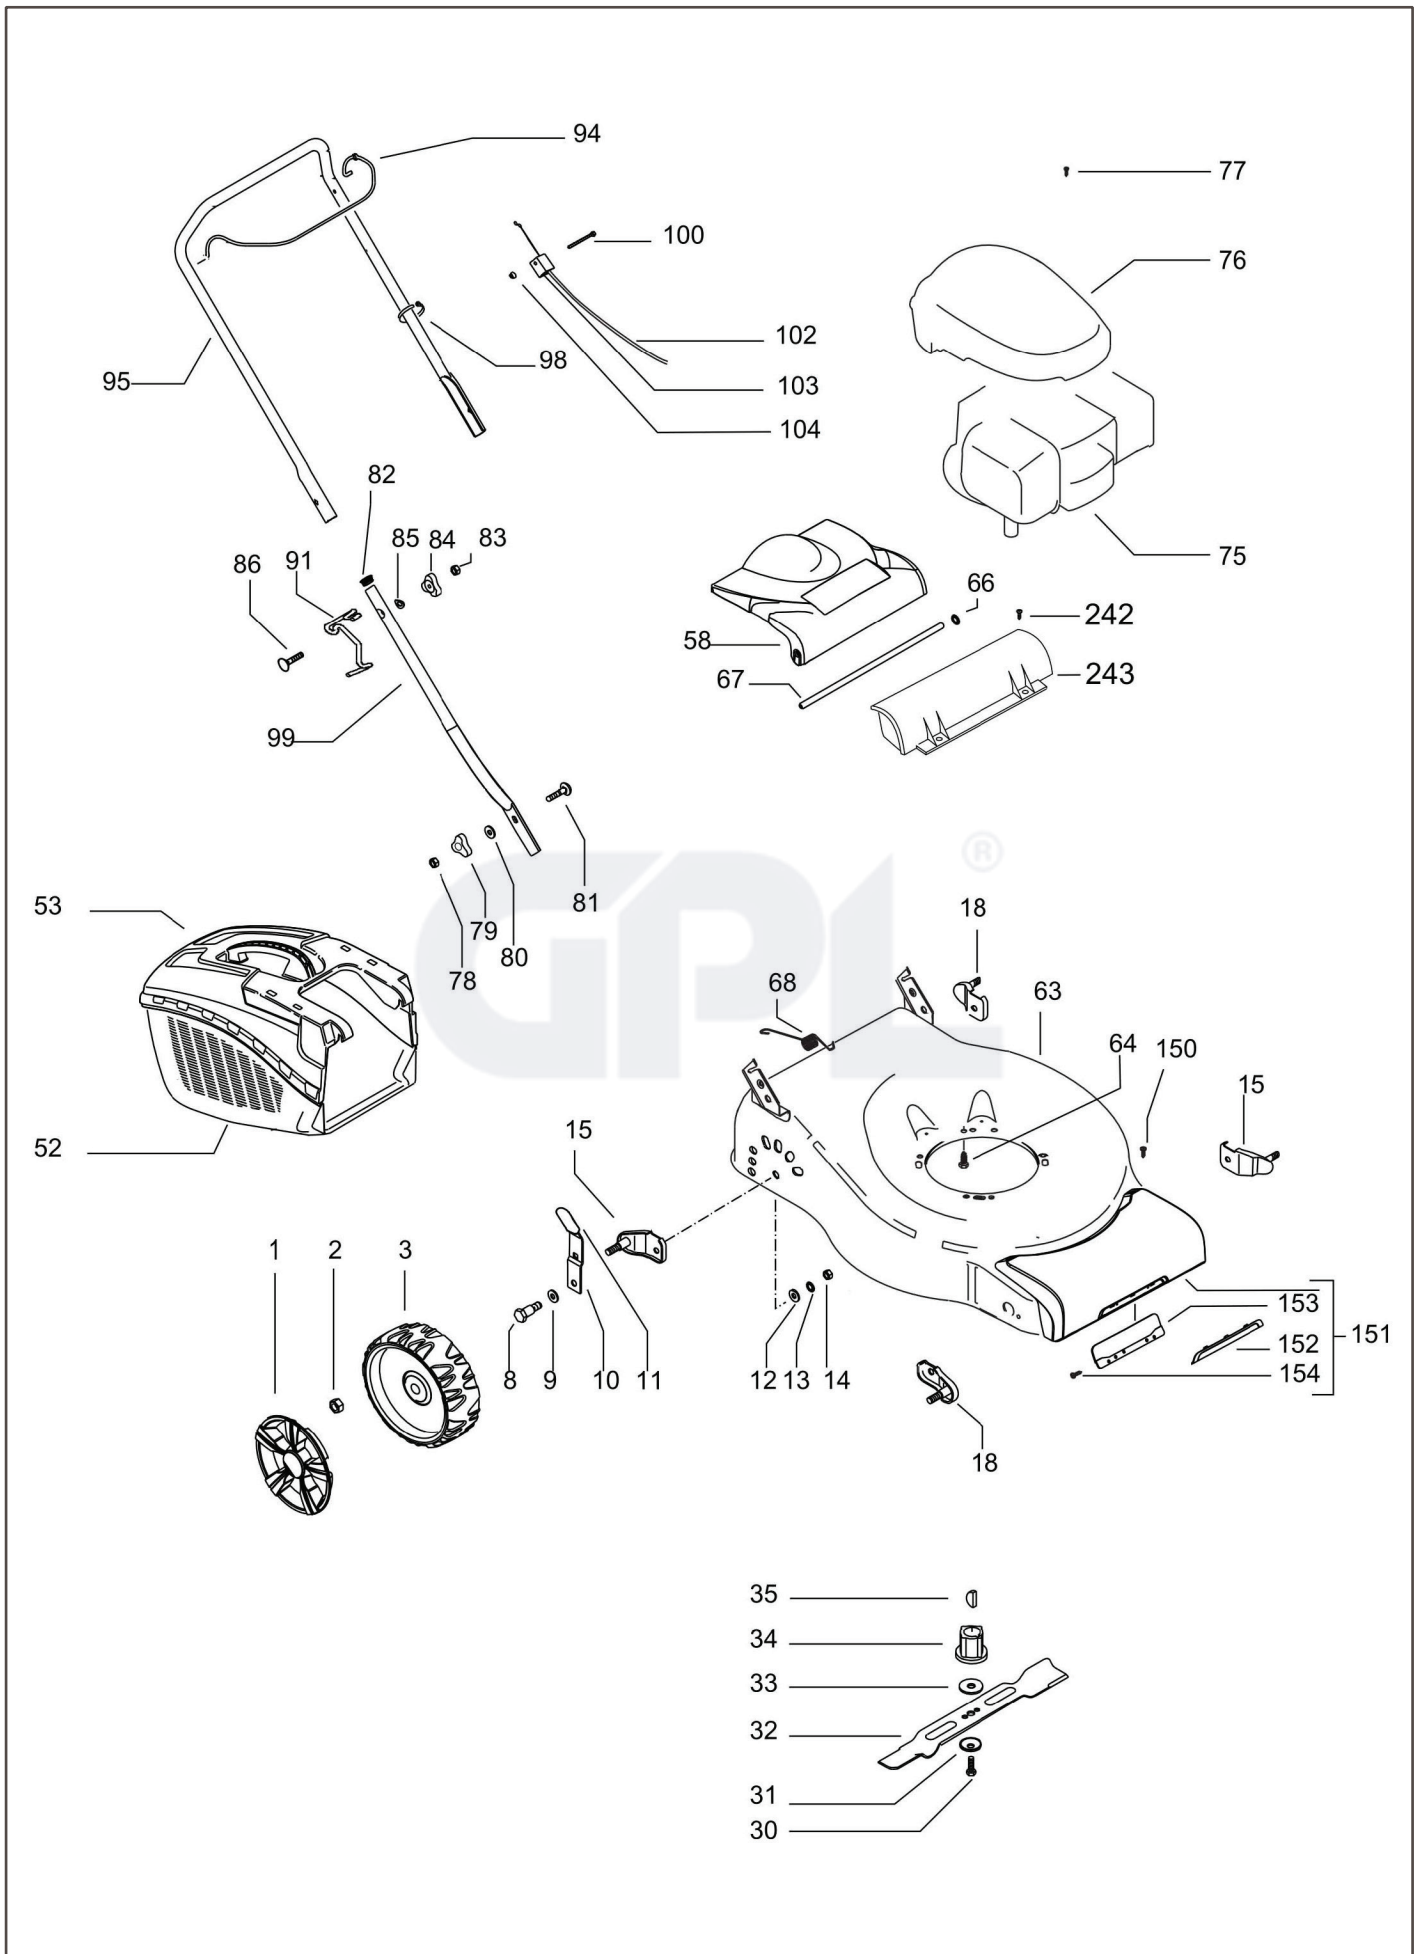

M40-110 CLASSIC, 96762140100, 2016-02

GPL<sup>®</sup>

---

**SPARE PARTS LIST**

REF.	PART NO.	DESCRIPTION	REMARK	QTY.	KIT
1	574396301	HUB CAP		4	
2	504857801	NUT		4	
3	574414904	WHEEL		4	
8	531204912	SCREW		4	
9	588234202	WASHER		4	
10	586932801	LEVER		4	
11	574610501	KNOB		4	
12	531207989	WASHER		4	
13	531208974	WASHER		4	
14	531207978	NUT		4	
15	504851601	SUPPORT WHEEL		2	
18	504851501	SUPPORT WHEEL		2	
30	531208008	SCREW		1	
31	531207237	WASHER		1	
32	587159010	MOWER BLADE		1	
33	531207243	WASHER		1	
34	531207242	ADAPTER		1	
35	505290901	KEY		1	
52	574610301	GRASSBAG		1	
53	574610401	GRASSBAG		1	
58	574610201	HATCH		1	
63	575742602	CHASSIS		1	
64	531212851	SCREW		3	
66	584816903	LOCKWASHER		2	
67	531205060	SHAFT		1	
68	531205999	SPRING		1	
75	579820201	ENGINE ASSY		1	
76	579820203	SHROUD KIT		1	
77	532181698	SCREW		3	
78	531207982	NUT		2	
79	531204923	WING NUT		2	
80	531204922	WASHER		2	
81	531204921	SCREW		2	
82	531208950	PLUG		2	
83	531207982	NUT		2	
84	531204923	WING NUT		2	
85	531207090	WASHER		2	
86	531207089	SCREW		2	
91	504708601	HOOK		1	
94	504708304	HANDLE		1	
95	504708001	HANDLE		1	
98	531205581	CLIP		2	
99	531206071	HANDLE		2	
100	580833601	SCREW EHHM		1	
102	531213522	BRAKE WIRE		1	
103	531208043	BRACKET		1	
104	581551201	HEXAGON LOCKING NUT		1	
150	576047401	SCREW CRPANT		2	
151	575562004	FRONT COVER ASSY		1	
152	574375201	COVER		1	151
153	574721701	ATTACHMENT PLATE		1	151
154	575955701	SCREW ITXPANT		2	151
242	576136006	SCREW		2	
243	579300901	SEAL		1	

---

REF.	PART NO.	DESCRIPTION	REMARK	QTY.	KIT
1	579820202	GASKET KIT		1	
2	579820203	SHROUD KIT		1	
3	579820204	CARBURETTOR KIT		1	
4	579820205	MUFFLER KIT		1	
5	579820206	FUEL TANK KIT		1	
6	579820207	FUEL FILTER KIT		1	
7	579820208	IGNITION KIT		1	
8	579820209	GOVERNOR KIT		1	
9	579820210	AIR INTAKE KIT		1	
10	579820211	CYLINDER HEAD KIT		1	
11	579820213	AIR FILTER		1	
-	579820212	DIPSTICK		1	
-	579820214	FUEL CAP		1	