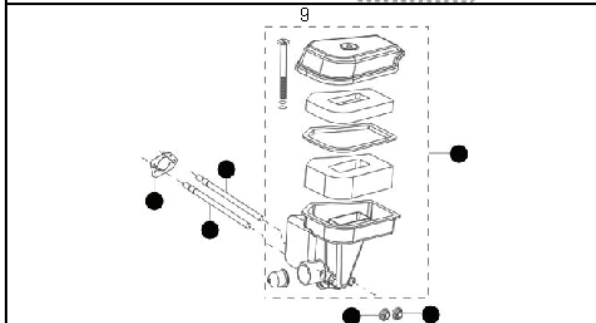

M40-110 CLASSIC, 96762140100, 2016-02

GPL<sup>®</sup>

---

**SPARE PARTS LIST**

REF.	PART NO.	DESCRIPTION	REMARK	QTY.	KIT
1	574396301	HUB CAP		4	
2	504857801	NUT		4	
3	574414904	WHEEL		4	
8	531204912	SCREW		4	
9	588234202	WASHER		4	
10	586932801	LEVER		4	
11	574610501	KNOB		4	
12	531207989	WASHER		4	
13	531208974	WASHER		4	
14	531207978	NUT		4	
15	504851601	SUPPORT WHEEL		2	
18	504851501	SUPPORT WHEEL		2	
30	531208008	SCREW		1	
31	531207237	WASHER		1	
32	587159010	MOWER BLADE		1	
33	531207243	WASHER		1	
34	531207242	ADAPTER		1	
35	505290901	KEY		1	
52	574610301	GRASSBAG		1	
53	574610401	GRASSBAG		1	
58	574610201	HATCH		1	
63	575742602	CHASSIS		1	
64	531212851	SCREW		3	
66	584816903	LOCKWASHER		2	
67	531205060	SHAFT		1	
68	531205999	SPRING		1	
75	579820201	ENGINE ASSY		1	
76	579820203	SHROUD KIT		1	
77	532181698	SCREW		3	
78	531207982	NUT		2	
79	531204923	WING NUT		2	
80	531204922	WASHER		2	
81	531204921	SCREW		2	
82	531208950	PLUG		2	
83	531207982	NUT		2	
84	531204923	WING NUT		2	
85	531207090	WASHER		2	
86	531207089	SCREW		2	
91	504708601	HOOK		1	
94	504708304	HANDLE		1	
95	504708001	HANDLE		1	
98	531205581	CLIP		2	
99	531206071	HANDLE		2	
100	580833601	SCREW EHHM		1	
102	531213522	BRAKE WIRE		1	
103	531208043	BRACKET		1	
104	581551201	HEXAGON LOCKING NUT		1	
150	576047401	SCREW CRPANT		2	
151	575562004	FRONT COVER ASSY		1	
152	574375201	COVER		1	151
153	574721701	ATTACHMENT PLATE		1	151
154	575955701	SCREW ITXPANT		2	151
242	576136006	SCREW		2	
243	579300901	SEAL		1	

---

REF.	PART NO.	DESCRIPTION	REMARK	QTY.	KIT
1	579820202	GASKET KIT		1	
2	579820203	SHROUD KIT		1	
3	579820204	CARBURETTOR KIT		1	
4	579820205	MUFFLER KIT		1	
5	579820206	FUEL TANK KIT		1	
6	579820207	FUEL FILTER KIT		1	
7	579820208	IGNITION KIT		1	
8	579820209	GOVERNOR KIT		1	
9	579820210	AIR INTAKE KIT		1	
10	579820211	CYLINDER HEAD KIT		1	
11	579820213	AIR FILTER		1	
-	579820212	DIPSTICK		1	
-	579820214	FUEL CAP		1	