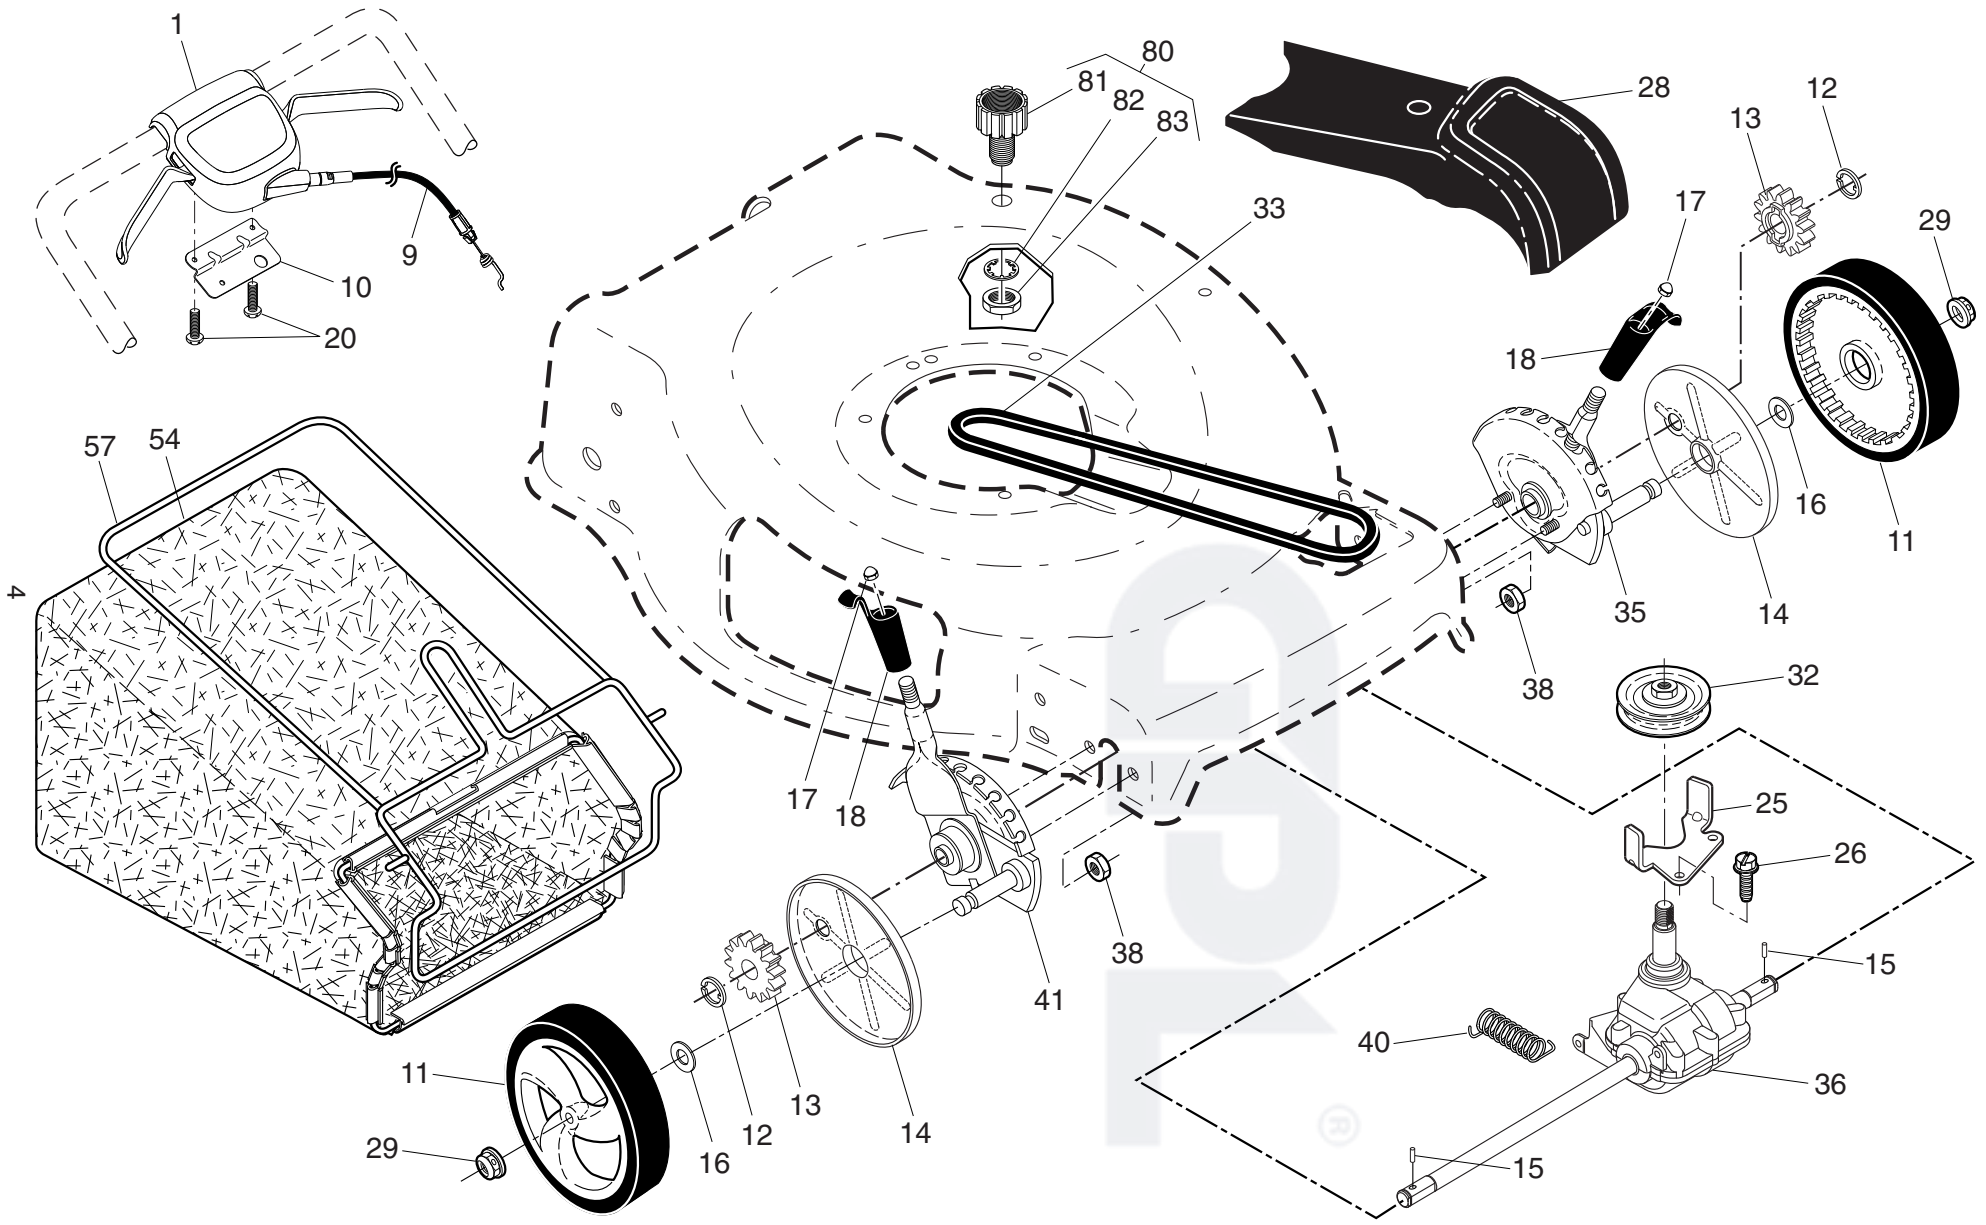

JONSERED ROTARY LAWN MOWER - MODEL NUMBER LM 2156CMDA (MFG. ID. NUMBER 96141022308)

JONSERED ROTARY LAWN MOWER - MODEL NUMBER LM 2156CMDA (MFG. ID. NUMBER 96141022308)

KEY NO.	PART NO.	DESCRIPTION
1	579 70 89-09	Drive Control Assembly (Includes Cable)
9	532 43 16-49	Cable, Drive Control
10	532 43 27-90	Bracket, Drive Control
11	532 40 25-67	Wheel & Tire Assembly, Front
12	812 00 00-58	E-Ring
13	532 40 38-49	Pinion
14	581 84 04-01	Dust Cover
15	532 40 48-45	Pawl, Drive
16	532 06 77-25	Washer, Flat 3/8
17	532 41 38-08	Nut, Push
18	532 43 18-95	Selector Knob
20	532 18 16-98	Screw
25	532 43 17-11	Belt Keeper
26	532 16 34-09	Screw, Hi-Lo Thread #12 x 5/8
28	580 28 99-01	Drive Cover Assembly (Includes Mounting Screw and Pushnut)

KEY NO.	PART NO.	DESCRIPTION
29	532 40 91-48	Locknut, Hex
32	586 98 97-01	Drive Pulley
33	532 42 66-09	V-Belt
35	532 43 11-24	Kit, Wheel Adjuster, Front, LH (Includes Black Knob and Pushnut)
36	532 42 47-41	Gear Case Assembly, Complete
38	532 43 81-30	Locknut, Hex 1/4-20
40	532 40 65-58	Spring
41	532 43 11-21	Kit, Wheel Adjuster, Front, RH (Includes Black Knob and Pushnut)
54	580 94 73-02	Grassbag
57	585 05 47-02	Frame, Grassbag
80	532 43 84-89	Water Washout Assembly
81	532 43 49-94	Fitting, Water Washout
82	532 41 55-85	Washer, Lock, Internal Tooth
83	532 41 55-86	Locknut, Hex, with O-Ring

NOTE: All component dimensions given in U.S. inches. 1 inch = 25.4 mm

IMPORTANT: Use only Original Equipment Manufacturer (O.E.M.) replacement parts. Failure to do so could be hazardous, damage your lawn mower and void your warranty.