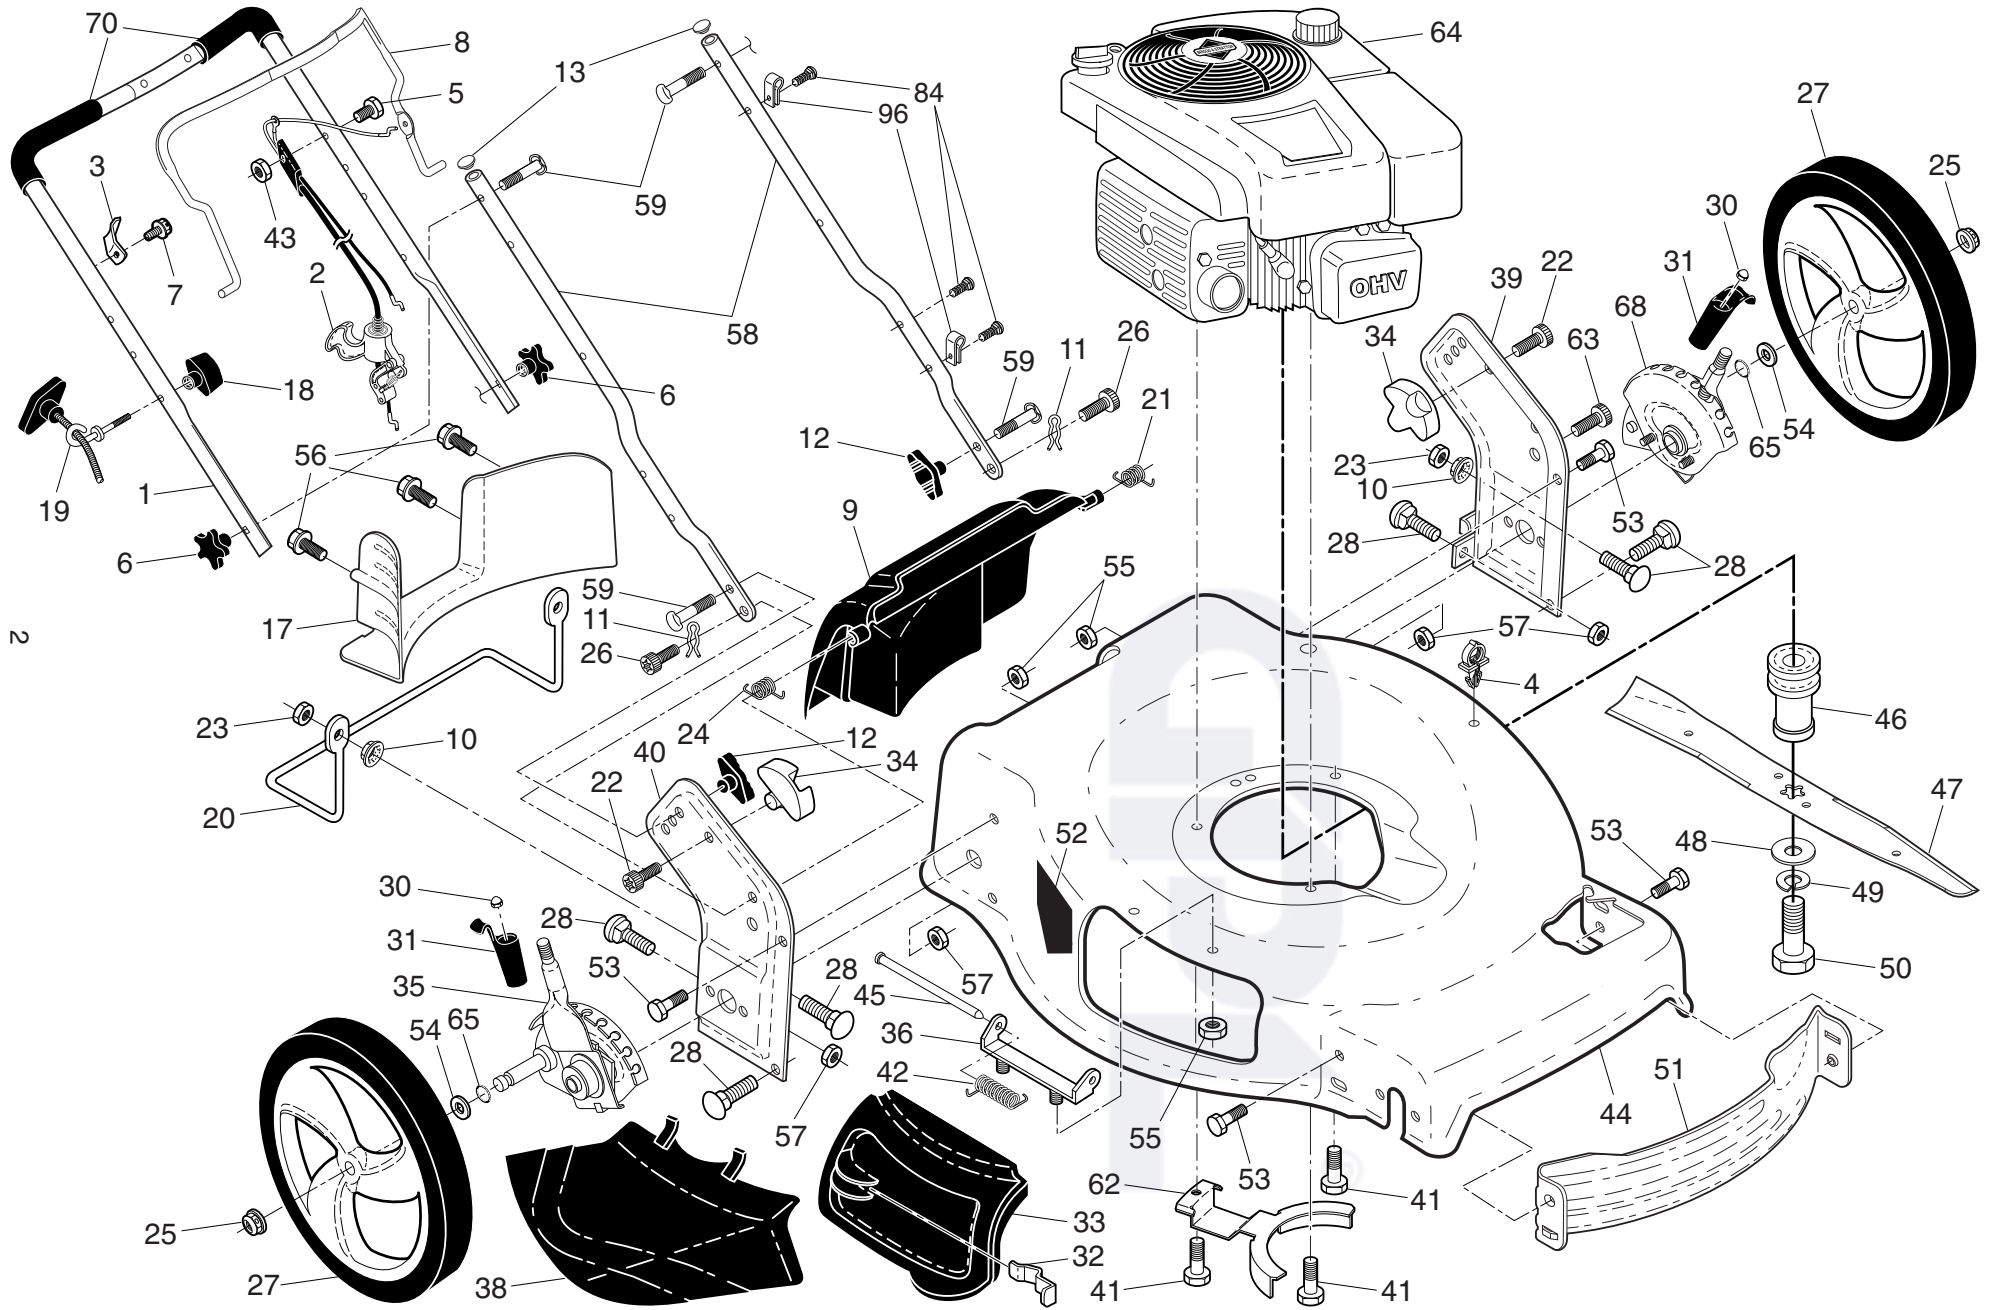

JONSERED ROTARY LAWN MOWER - MODEL NUMBER LM 2156CMDA (MFG. ID. NUMBER 96141022308)

JONSERED ROTARY LAWN MOWER - MODEL NUMBER LM 2156CMDA (MFG. ID. NUMBER 96141022308)

KEY NO.	PART NO.	DESCRIPTION	KEY NO.	PART NO.	DESCRIPTION
1	585 85 48-12	Upper Handle Assembly (Includes Foam Grip)	40	585 90 08-02	Handle Bracket, RH
2	585 65 08-11	Cable, Engine Zone Control / Rear Door Prop	41	532 15 04-06	Screw, Dogpoint 3/8-16 x 1-1/8
3	532 43 00-34	Bracket, Upstop	42	532 19 30-00	Spring, Torsion
4	532 14 50 06	Guide, Cable	43	532 13 20-04	Nut, Hex 1/4-20
5	532 19 96-87	Screw, Hex Head 1/4-20	44	581 70 83-60	Kit, Lawn Mower Housing
6	532 18 23-98	Handle Knob, Star	45	532 17 56-50	Rod, Hinge
7	532 17 88-48	Screw, Hex Washer Head #10-16 x 5/8	46	581 47 33-01	Blade Adapter / Pulley
8	532 42 65-05	Control Bar	47	580 24 40-01	Blade, 22"
9	532 42 63-00	Rear Door Assembly	48	532 85 10-74	Washer, Hardened
10	532 42 30-63	Palnut 5/16"	49	532 85 02-63	Washer, Helical
11	532 42 55-75	Hairpin, Door/Handle Pivot	50	532 85 10-84	Screw, Machine, Hex Head 3/8-24 x 1-3/8 Grade 8
12	532 19 19-38	Handle Knob, Standard	51	532 43 05-99	Front Baffle
13	532 43 75-16	Plug, Handle Bar	52	532 18 21-66	Decal, Danger
17	532 42 73-07	Rear Baffle	53	817 00 05-10	Screw, Semi-Gimlett Point 1/4-20 x 1/2
18	581 91 26-01	T-Knob	54	532 08 83-48	Washer, Flat
19	581 90 21-01	Rope Guide	55	532 19 17-30	Nut, Hex, Flanged 1/4-20
20	532 42 24-67	Foot Guard	56	817 41 13-12	Screw, Hex Washer Head #13 x 3/4
21	532 41 99-49	Spring, Rear Door, LH, Black	57	532 15 53-77	Nut, Hex 3/8-16
22	532 14 18-41	Screw, Panhead, Torx #20	58	585 90 82-02	Bar, Lower Handle
23	873 97 05-00	Nut, Hex	59	532 19 15-74	Handle Bolt
24	532 41 99-48	Spring, Rear Door, RH, Grey	62	532 43 50-59	Belt Retainer
25	532 40 91-49	Nut, Hex, Flanged	63	532 17 88-48	Screw #10-16 x 5/8
26	532 41 99-45	Screw, Door/Handle Pivot	64	---	Engine, Briggs & Stratton, Model Number 12S902-0110-H1 (order parts from Engine manufacturer)
27	532 43 27-47	Wheel & Tire Assembly, Rear	65	532 19 74-80	O-Ring
28	586 21 25-01	Bolt, Carriage 5/16-18 x 5/8	68	532 43 11-34	Kit, Wheel Adjuster, Rear, LH (Includes Knob and Pushnut)
30	532 41 38-08	Nut, Push	70	585 16 10-02	Grip, Foam
31	532 43 18-93	Selector Knob	84	532 42 81-24	Fastener, Push
32	532 44 11-92	Latch, Mulcher Door	96	532 19 79-91	Clip, Cable
33	532 43 26-42	Mulcher Door	--	532 42 38-49	Bag of Parts (Includes Key Numbers 12 and 59)
34	532 42 61-25	Pivot Bracket	--	115 63 65-20	Operator's Manual, European
35	532 43 11-31	Kit, Wheel Adjuster, Rear, RH (Includes Knob and Pushnut)	--	115 63 65-10	Operator's Manual, Scandinavian
36	532 17 57-35	Hinge Bracket Assembly	--	115 63 65-50	Operator's Manual, East Bloc
38	532 42 61-29	Discharge Deflector	--	115 63 65-40	Operator's Manual, Baltic
39	585 90 07-02	Handle Bracket, LH	--	115 63 65-53	Operator's Manual, Turkish / Ukranian

NOTE: All component dimensions given in U.S. inches. 1 inch = 25.4 mm

IMPORTANT: Use only Original Equipment Manufacturer (O.E.M.) replacement parts. Failure to do so could be hazardous, damage your lawn mower and void your warranty.