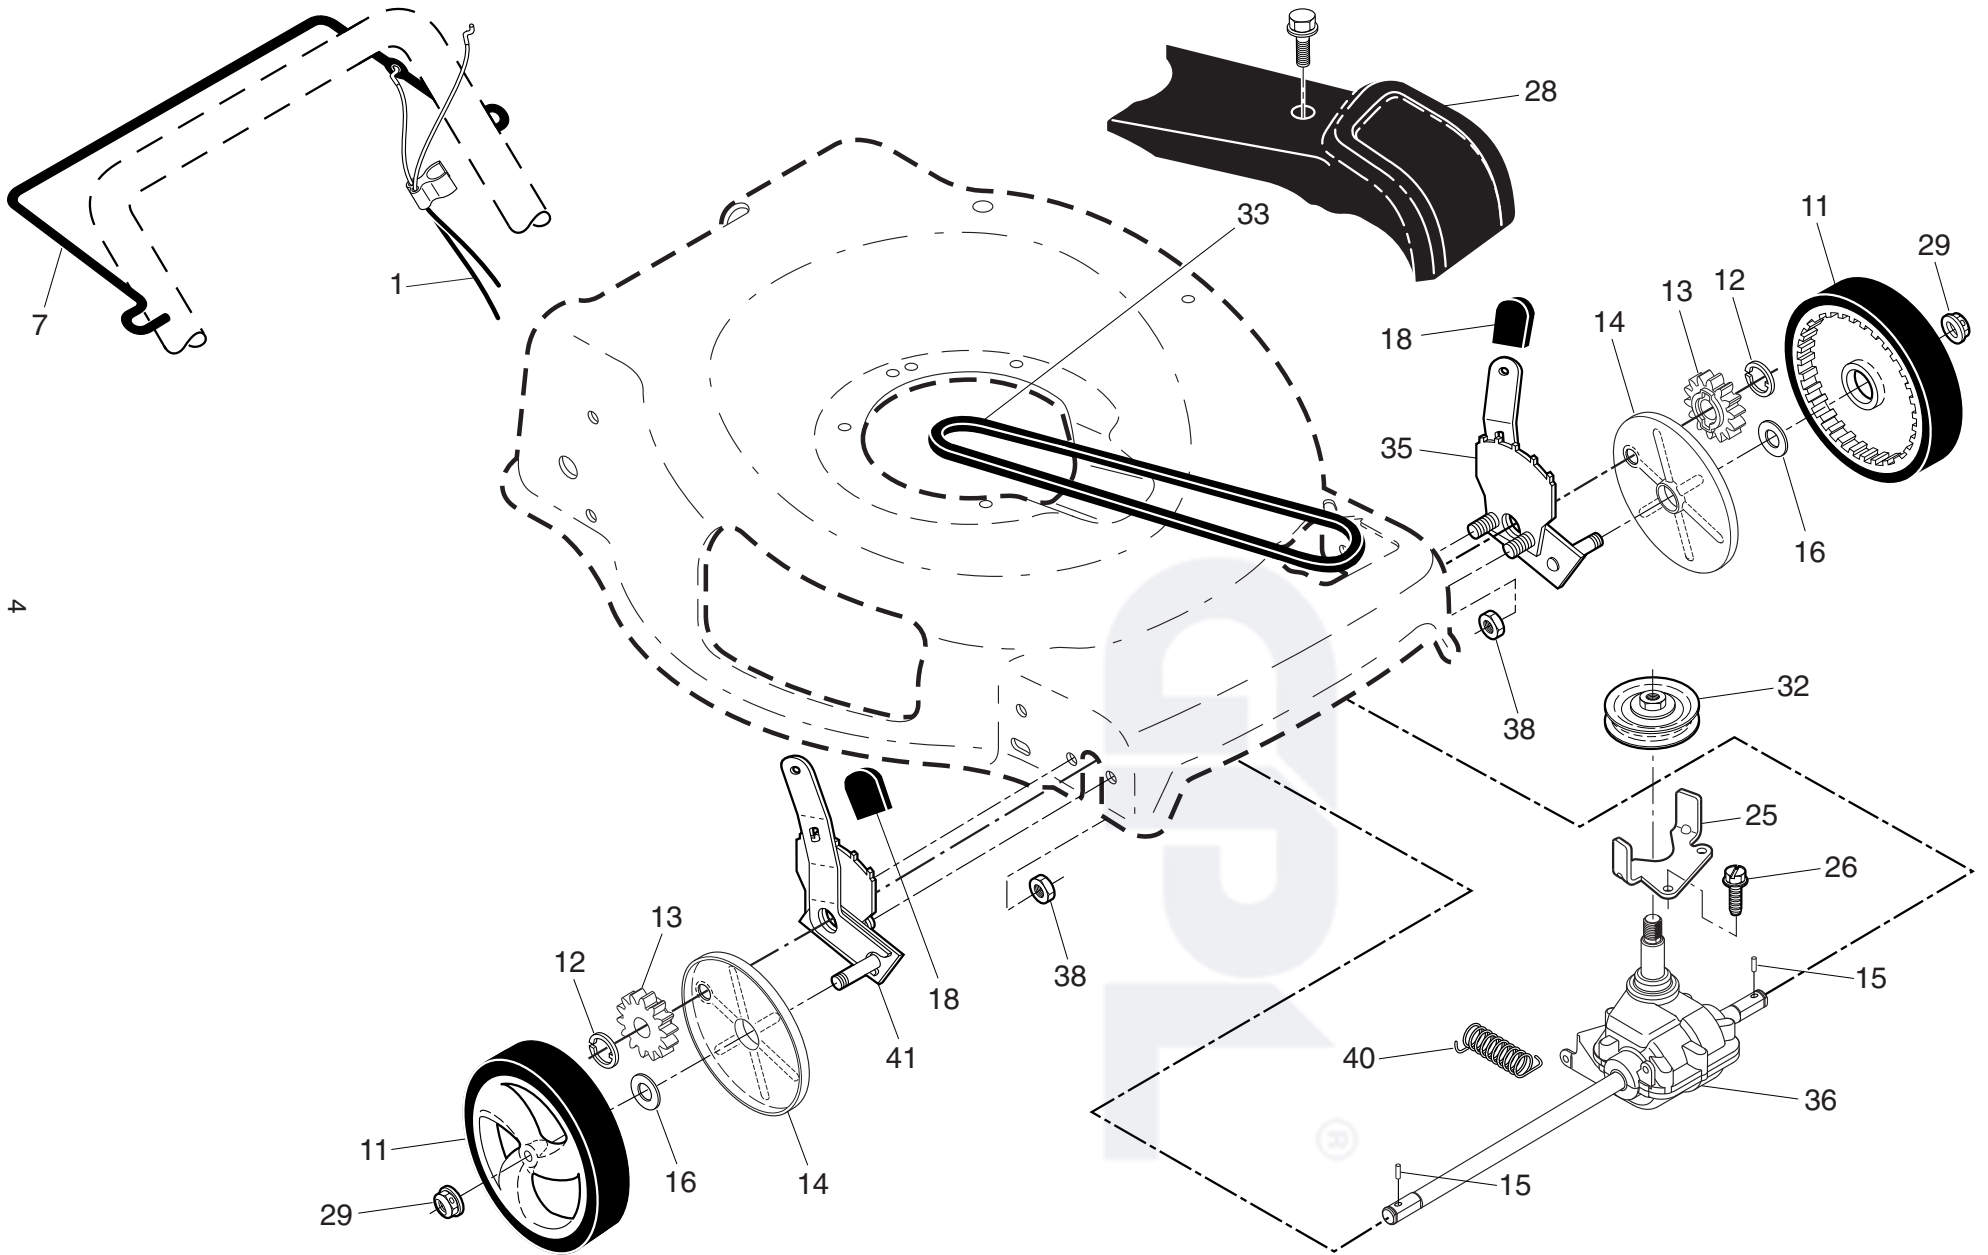

JONSERED ROTARY LAWN MOWER - - MODEL NUMBER LM 2155MD (MFG. ID. NUMBER 96121003600)

JONSERED ROTARY LAWN MOWER - - MODEL NUMBER LM 2155MD (MFG. ID. NUMBER 96121003600)

KEY NO.	PART NO.	DESCRIPTION
1	585 04 07-01	Cable, Drive Control
7	585 12 31-02	Control Bar, Drive
11	532 40 25-67	Wheel & Tire Assembly, Front
12	812 00 00-58	E-Ring
13	532 40 38-49	Pinion
14	581 84 04-01	Dust Cover
15	532 40 48-45	Pawl, Drive
16	532 06 77-25	Washer, Flat 3/8
18	532 70 10-37	Selector Knob
25	532 43 17-11	Belt Keeper
26	532 16 34-09	Screw, Hi-Lo Thread #12 x 5/8

KEY NO.	PART NO.	DESCRIPTION
28	580 28 99-01	Drive Cover Assembly (Includes Mounting Screw and Pushnut)
29	532 40 91-48	Locknut, Hex
32	586 98 97-01	Drive Pulley
33	532 19 68-53	V-Belt
35	581 49 79-07	Wheel Adjuster, Front, LH (Includes Bearing)
36	532 42 47-41	Gear Case Assembly, Complete
38	532 43 81-30	Locknut, Hex 1/4-20
40	532 40 65-58	Spring
41	581 49 79-08	Wheel Adjuster, Front, RH (Includes Bearing)

NOTE: All component dimensions given in U.S. inches. 1 inch = 25.4 mm

IMPORTANT: Use only Original Equipment Manufacturer (O.E.M.) replacement parts. Failure to do so could be hazardous, damage your lawn mower and void your warranty.