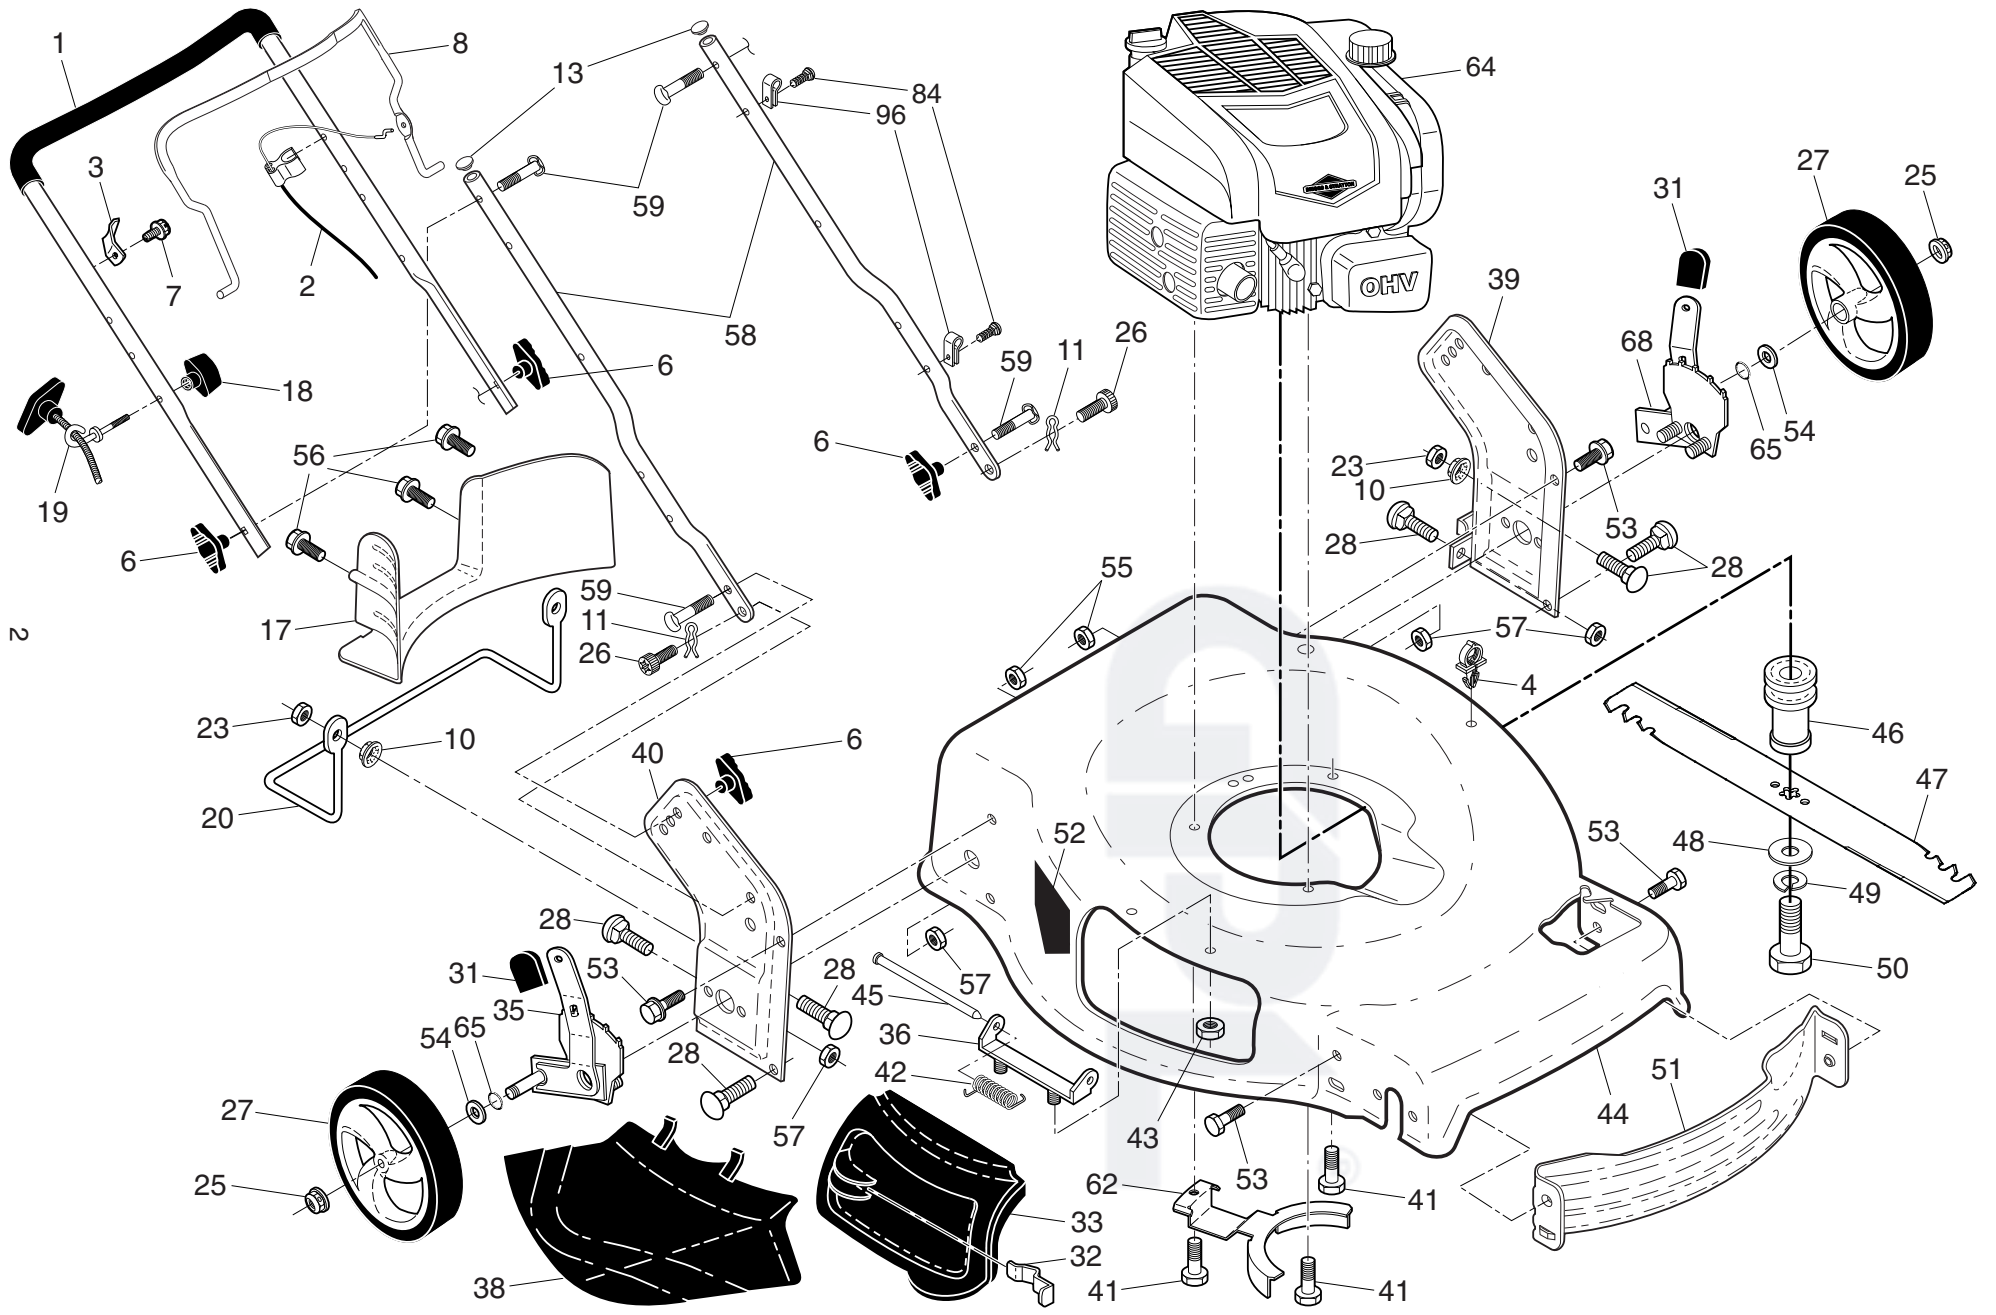

JONSERED ROTARY LAWN MOWER - - MODEL NUMBER LM 2155MD (MFG. ID. NUMBER 96121003600)

JONSERED ROTARY LAWN MOWER - - MODEL NUMBER LM 2155MD (MFG. ID. NUMBER 96121003600)

KEY NO.	PART NO.	DESCRIPTION	KEY NO.	PART NO.	DESCRIPTION
1	585 85 48-14	Upper Handle Assembly (Includes Foam Grip)	44	581 80 17-01	Kit, Lawn Mower Housing
2	532 42 40-33	Engine Zone Control Cable	45	532 17 56-50	Rod, Hinge
3	532 43 00-34	Bracket, Upstop	46	581 47 33-01	Blade Adapter / Pulley
4	532 14 50-06	Guide, Cable	47	580 24 40-01	Blade, 22"
6	532 19 19-38	Handle Knob	48	532 85 10-74	Washer, Hardened
7	532 17 88-48	Screw, Hex Washer Head #10-16 x 5/8	49	532 85 02-63	Washer, Helical
8	532 42 65-05	Control Bar	50	532 85 10-84	Screw, Machine, Hex Head 3/8-24 x 1-3/8 Grade 8
10	532 42 30-63	Palnut	51	532 43 05-99	Front Baffle
11	532 42 55-75	Hairpin	52	532 18 21-66	Decal, Danger
13	532 43 75-16	Plug, Lower Handle Bar	53	817 00 05-10	Screw, Hex Head 5/16
17	532 42 73-07	Rear Baffle	54	532 08 83-48	Washer, Flat
18	581 91 26-01	T-Knob	55	532 19 17-30	Nut, Hex, Flanged 1/4-20
19	581 90 21-01	Rope Guide	56	817 41 13-12	Screw, Hex Washer Head #13 x 3/4
20	532 42 24-67	Footguard	57	532 15 53-77	Locknut, Hex 5/16-18
23	873 97 05-00	Nut, Hex	58	585 90 82-02	Bar, Lower Handle
25	532 40 91-48	Nut, Hex, Flanged	59	532 19 15-74	Handle Bolt
26	532 41 99-45	Screw	62	532 43 50-59	Belt Retainer
27	532 41 13-24	Wheel & Tire Assembly, Rear	64	- - -	Engine, Briggs & Stratton, Model Number 103M02-0027-H1 (Order parts from Briggs & Stratton)
28	586 21 25-01	Bolt, Carriage 5/16-18 x 5/8			
31	532 70 10-37	Selector Knob	65	532 19 74-80	O-Ring
32	532 44 11-92	Latch, Mulcher Door	68	532 43 11-38	Wheel Adjuster Assembly, LH
33	532 43 26-42	Mulcher Door	84	532 42 81-24	Fastener, Push
35	532 43 11-39	Wheel Adjuster Assembly, RH	96	532 19 79-91	Clip, Cable
36	532 17 57-35	Hinge Bracket Assembly	--	532 42 38-49	Bag of Parts (Includes Key Numbers 6 and 59)
38	532 42 61-29	Discharge Deflector	--	115 78 92-20	Operator's Manual, European
39	585 90 07-02	Handle Bracket, LH	--	115 78 92-10	Operator's Manual, Scandinavian
40	585 90 08-02	Handle Bracket, RH	--	115 78 92-50	Operator's Manual, East Bloc
41	532 15 04-06	Screw, Dogpoint 3/8-16 x 1-1/8	--	115 78 92-40	Operator's Manual, Baltic
42	532 19 30-00	Spring, Torsion	--	115 78 92-53	Operator's Manual, Ukrainian / Turkish
43	532 19 17-30	Nut, Hex, Nylock			

NOTE: All component dimensions given in U.S. inches. 1 inch = 25.4 mm

IMPORTANT: Use only Original Equipment Manufacturer (O.E.M.) replacement parts. Failure to do so could be hazardous, damage your lawn mower and void your warranty.