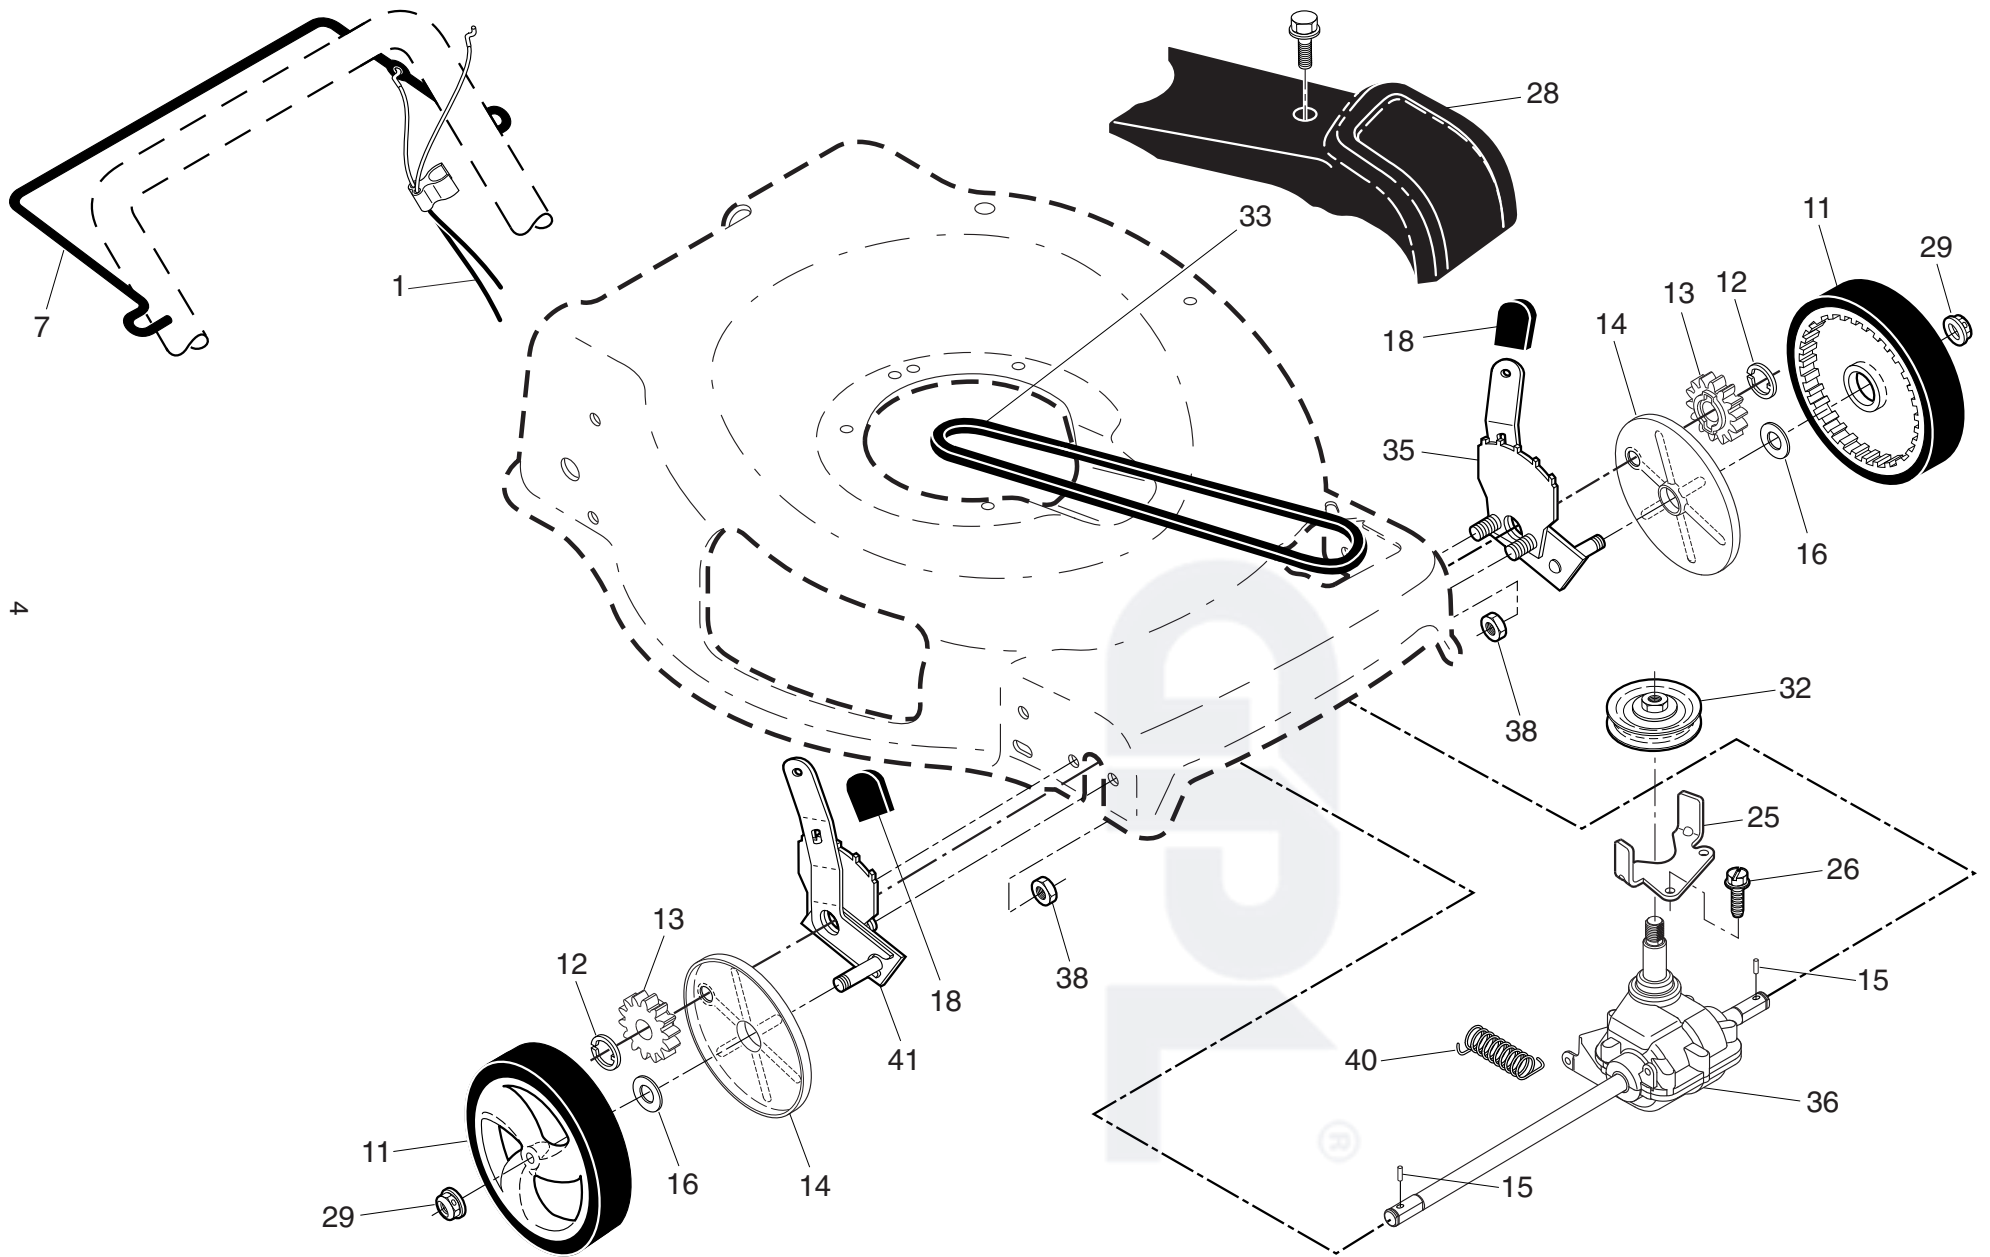

JONSERED ROTARY LAWN MOWER - MODEL NUMBER LM 2155MD (MFG. ID. NUMBER 96121001906)

JONSERED ROTARY LAWN MOWER - MODEL NUMBER LM 2155MD (MFG. ID. NUMBER 96121001906)

KEY NO.	PART NO.	DESCRIPTION
1	585 04 07-01	Cable, Drive Control
7	585 12 31-02	Control Bar, Drive
11	532 40 25-67	Wheel & Tire Assembly, Front
12	812 00 00-58	E-Ring
13	532 40 38-49	Pinion
14	581 84 04-01	Dust Cover
15	532 40 48-45	Pawl, Drive
16	532 06 77-25	Washer, Flat 3/8
18	532 70 10-37	Selector Knob
25	532 43 17-11	Belt Keeper
26	532 16 34-09	Screw, Hi-Lo Thread #12 x 5/8

KEY NO.	PART NO.	DESCRIPTION
28	532 43 26-75	Drive Cover Assembly (Includes Mounting Screw and Pushnut)
29	532 40 91-48	Locknut, Hex
32	532 44 32-62	Drive Pulley
33	532 19 68-53	V-Belt
35	581 49 79-07	Wheel Adjuster, Front, LH (Includes Bearing)
36	532 42 47-41	Gear Case Assembly, Complete
38	532 43 81-30	Locknut, Hex 1/4-20
40	532 40 65-58	Spring
41	581 49 79-08	Wheel Adjuster, Front, RH (Includes Bearing)

NOTE: All component dimensions given in U.S. inches. 1 inch = 25.4 mm

IMPORTANT: Use only Original Equipment Manufacturer (O.E.M.) replacement parts. Failure to do so could be hazardous, damage your lawn mower and void your warranty.