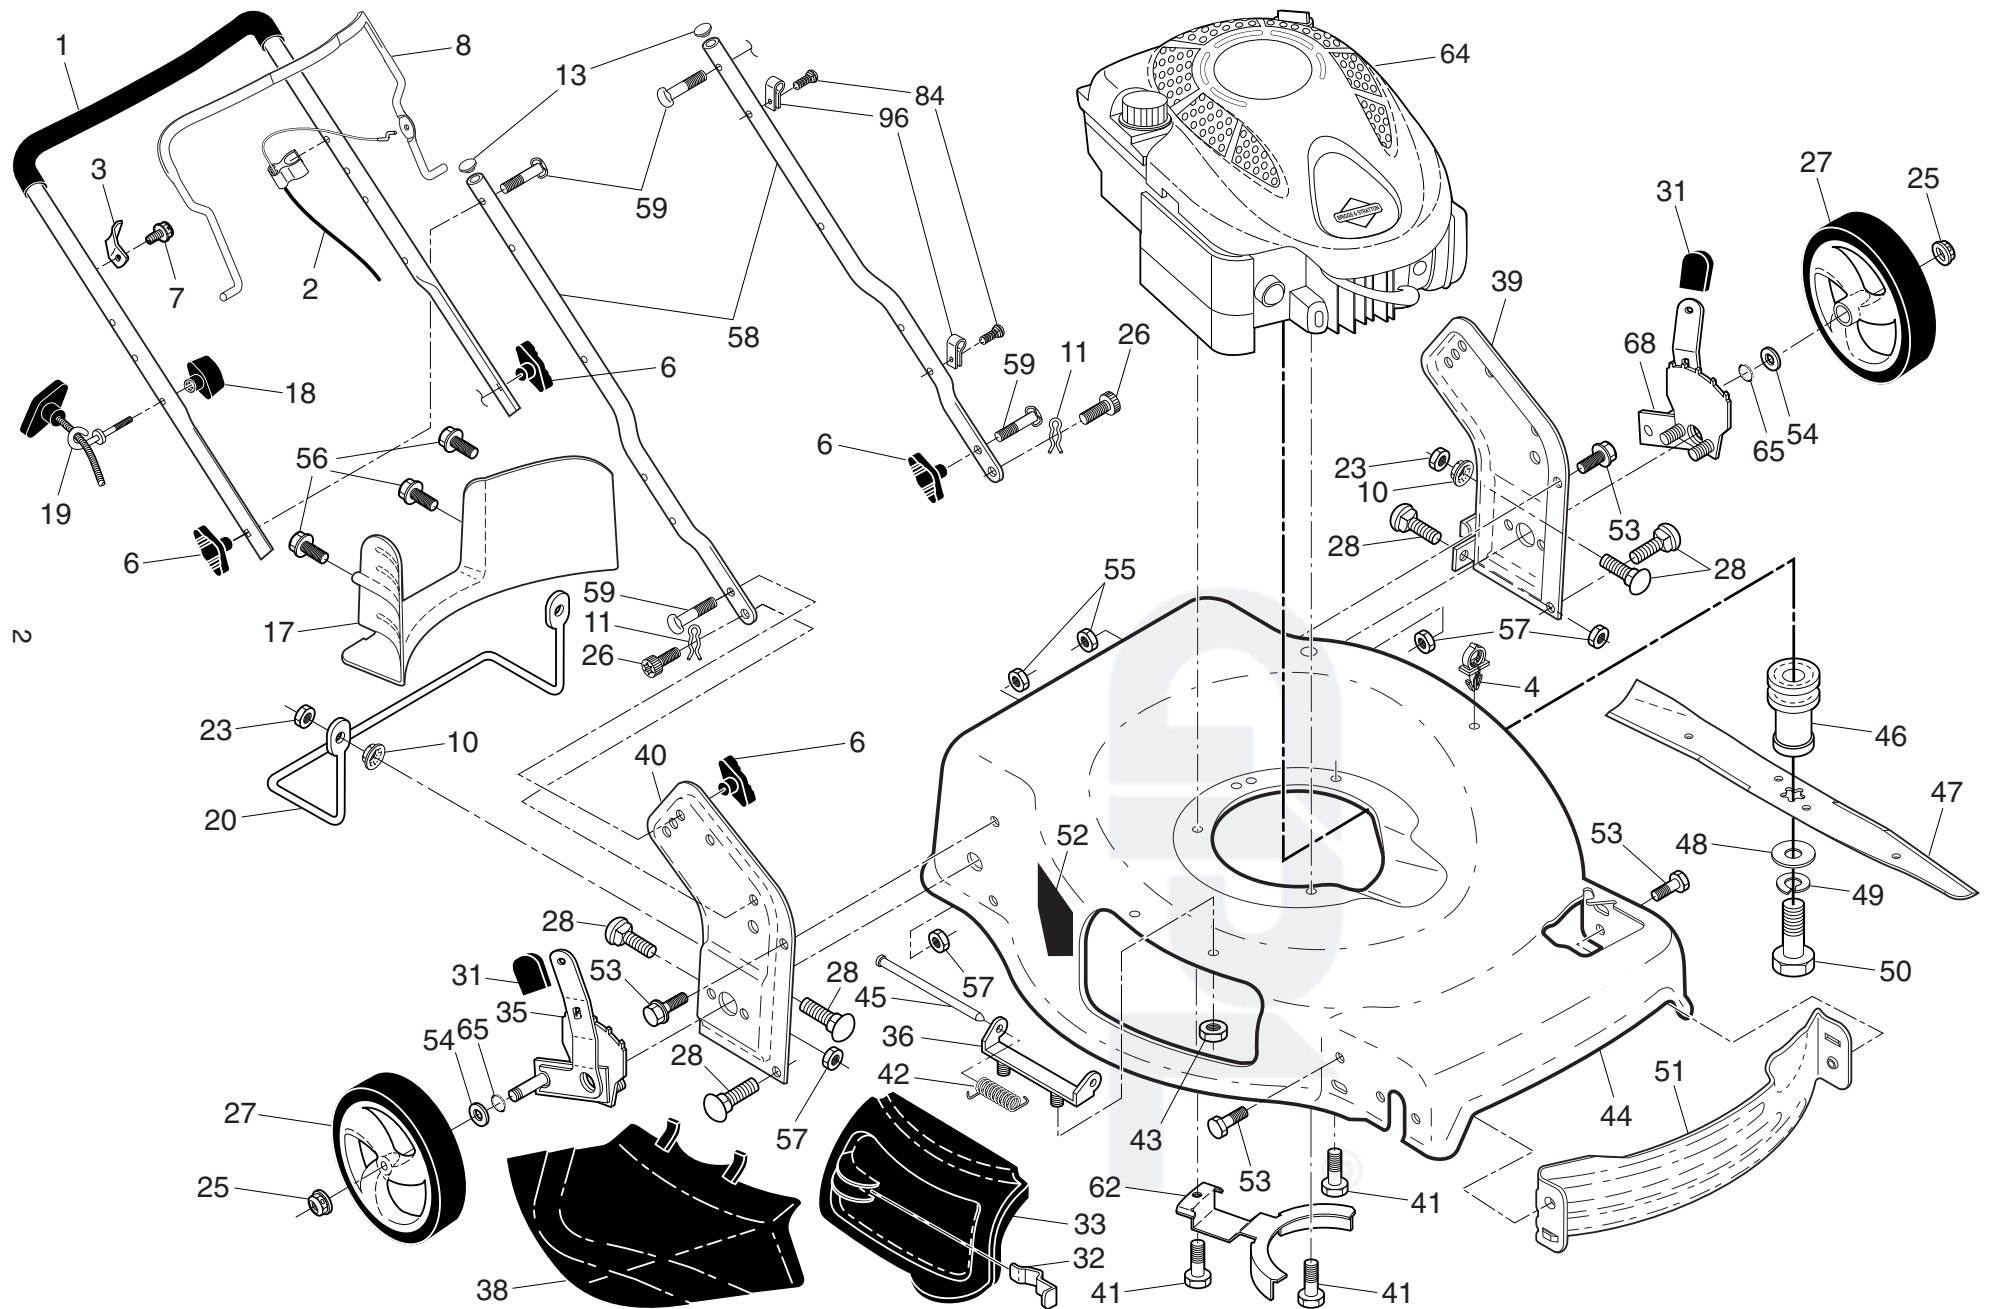

JONSERED ROTARY LAWN MOWER - MODEL NUMBER LM 2155MD (MFG. ID. NUMBER 96121001906)

JONSERED ROTARY LAWN MOWER - MODEL NUMBER LM 2155MD (MFG. ID. NUMBER 96121001906)

KEY NO.	PART NO.	DESCRIPTION	KEY NO.	PART NO.	DESCRIPTION
1	585 86 48-05	Upper Handle Assembly (Includes Foam Grip)	43	532 19 17-30	Nut, Hex, Nylock
2	532 42 40-33	Engine Zone Control Cable	44	581 80 17-01	Kit, Lawn Mower Housing
3	532 43 00-34	Bracket, Upstop	45	532 17 56-50	Rod, Hinge
4	532 14 50-06	Guide, Cable	46	581 47 33-01	Blade Adapter / Pulley
6	532 19 19-38	Handle Knob	47	580 24 40-01	Blade, 22"
7	532 17 88-48	Screw, Hex Washer Head #10-16 x 5/8	48	532 85 10-74	Washer, Hardened
8	532 42 65-05	Control Bar	49	532 85 02-63	Washer, Helical
10	532 42 30-63	Palnut	50	532 85 10-84	Screw, Machine, Hex Head 3/8-24 x 1-3/8 Grade 8
11	532 42 55-75	Hairpin	51	532 43 05-99	Front Baffle
13	532 43 75-16	Plug, Lower Handle Bar	52	532 18 21-66	Decal, Danger
17	532 42 73-07	Rear Baffle	53	817 00 05-10	Screw, Hex Head 5/16
18	581 91 26-01	T-Knob	54	532 08 83-48	Washer, Flat
19	581 90 21-01	Rope Guide	55	532 19 17-30	Nut, Hex, Flanged 1/4-20
20	532 42 24-67	Footguard	56	817 41 13-12	Screw, Hex Washer Head #13 x 3/4
23	873 97 05-00	Nut, Hex	57	532 15 53-77	Locknut, Hex 5/16-18
25	532 40 91-48	Nut, Hex, Flanged	58	585 90 82-02	Bar, Lower Handle
26	532 41 99-45	Screw	59	532 19 15-74	Handle Bolt
27	532 41 13-24	Wheel & Tire Assembly, Rear	62	532 43 50-59	Belt Retainer
28	586 21 25-01	Bolt, Carriage 5/16-18 x 5/8	64	- - -	Engine, Briggs & Stratton, Model Number 124T02-0310-H1 (Order parts from Briggs & Stratton)
31	532 70 10-37	Selector Knob	65	532 19 74-80	O-Ring
32	532 44 11-92	Latch, Mulcher Door	68	532 43 11-38	Wheel Adjuster Assembly, LH
33	532 43 26-42	Mulcher Door	84	532 42 81-24	Fastener, Push
35	532 43 11-39	Wheel Adjuster Assembly, RH	96	532 19 79-91	Clip, Cable
36	532 17 57-35	Hinge Bracket Assembly	--	532 42 38-49	Bag of Parts (Includes Key Numbers 6 and 59)
38	532 42 61-29	Discharge Deflector	--	115 62 41-20	Operator's Manual, European
39	585 90 07-02	Handle Bracket, LH	--	115 62 41-10	Operator's Manual, Scandinavian
40	585 90 08-02	Handle Bracket, RH	--	115 62 41-50	Operator's Manual, East Bloc
41	532 15 04-06	Screw, Dogpoint 3/8-16 x 1-1/8	--	115 62 41-40	Operator's Manual, Baltic
42	532 19 30-00	Spring, Torsion			

NOTE: All component dimensions given in U.S. inches. 1 inch = 25.4 mm

IMPORTANT: Use only Original Equipment Manufacturer (O.E.M.) replacement parts. Failure to do so could be hazardous, damage your lawn mower and void your warranty.