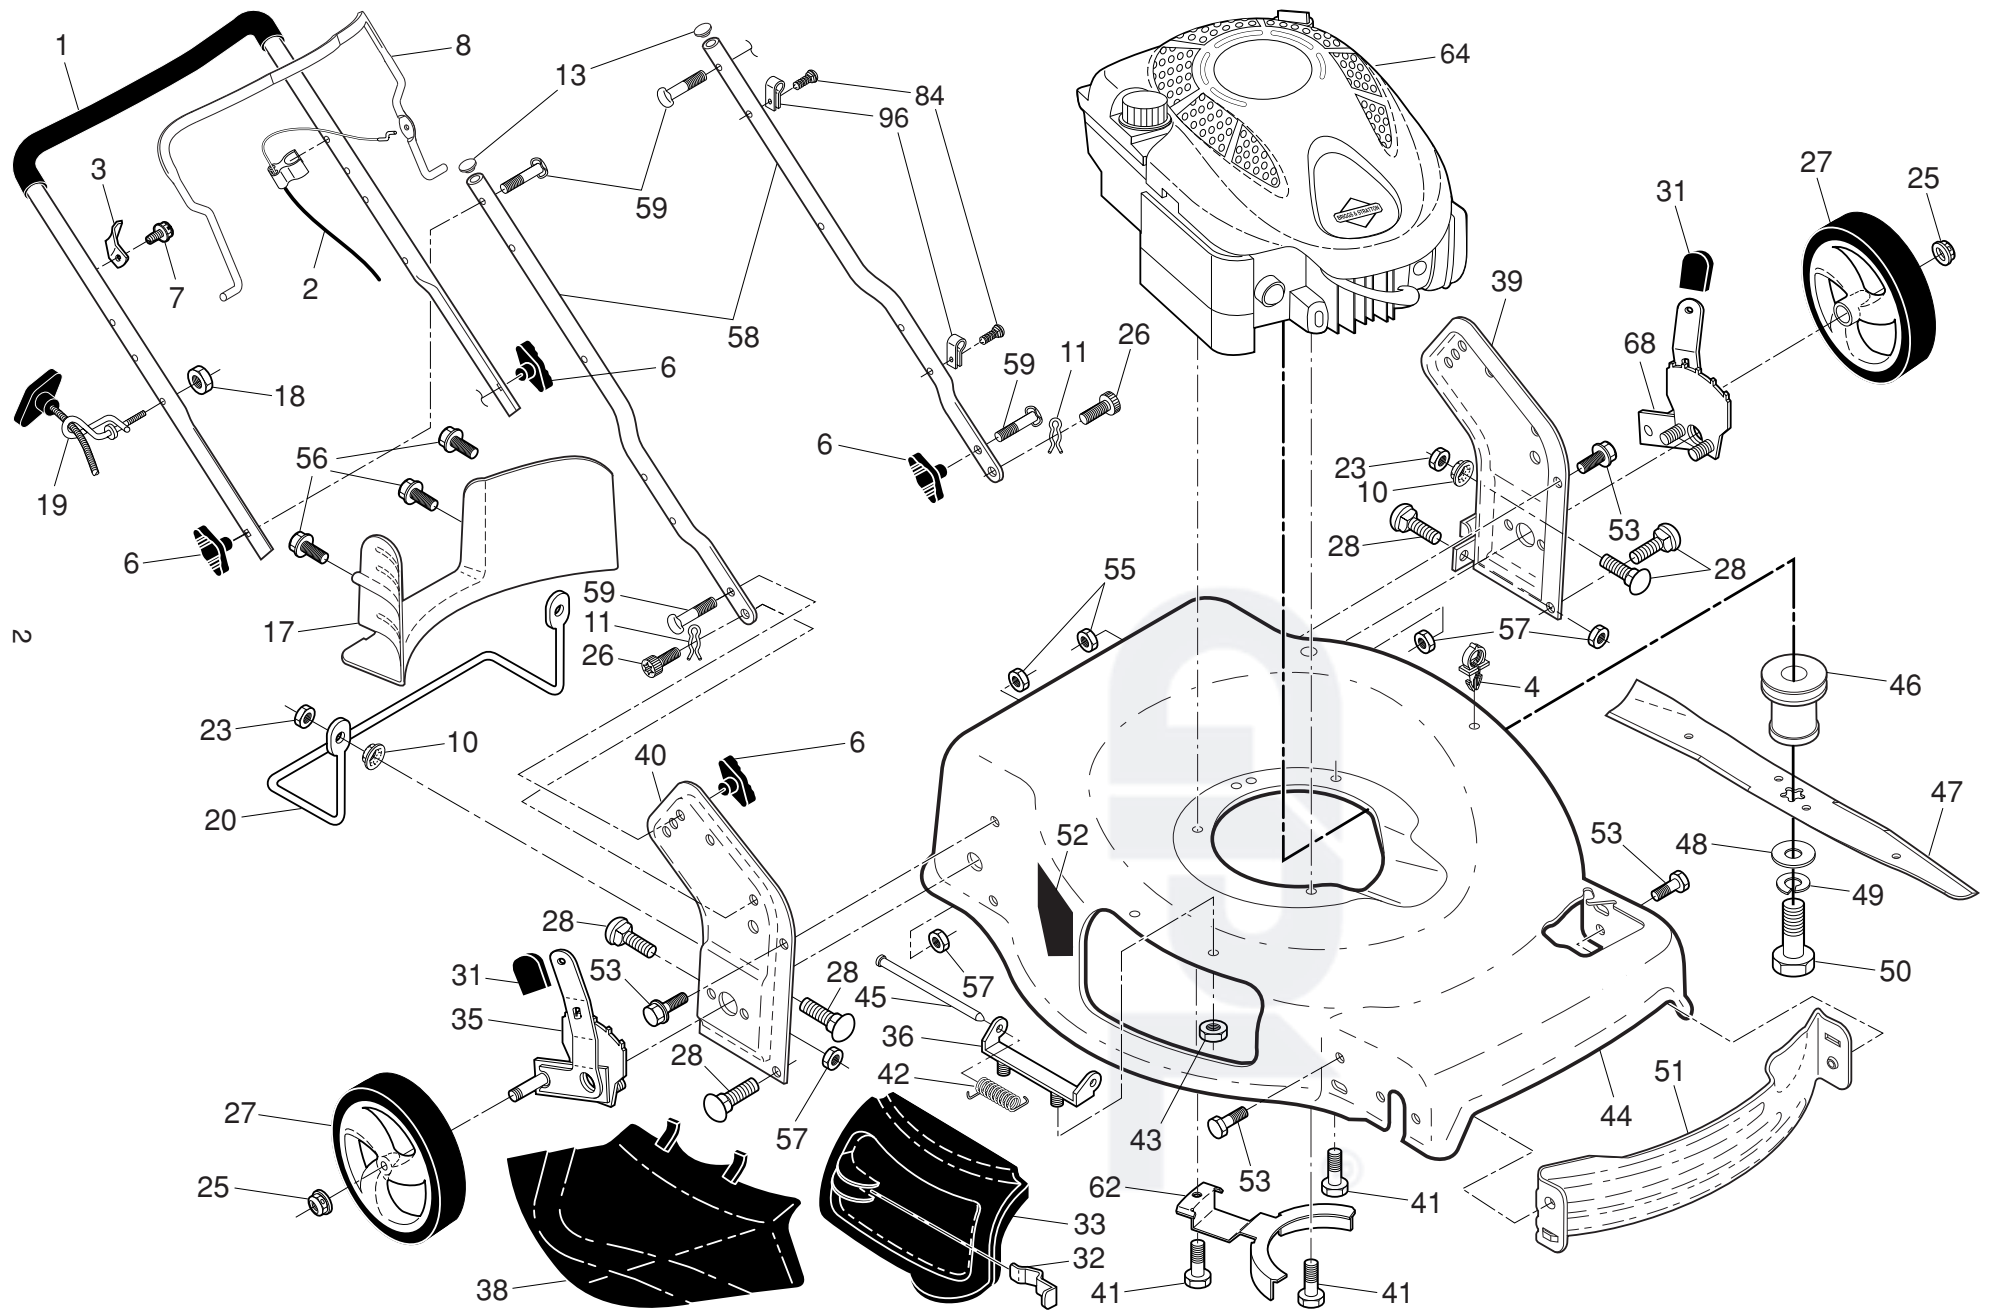

JONSERED ROTARY LAWN MOWER - MODEL NO. LM 2155MD (96121001904) PRODUCT NO. 961 21 00-19

JONSERED ROTARY LAWN MOWER - MODEL NO. LM 2155MD (96121001904) PRODUCT NO. 961 21 00-19

KEY NO.	PART NO.	DESCRIPTION	KEY NO.	PART NO.	DESCRIPTION
1	580 63 87-07	Upper Handle Assembly (Includes Foam Grip)	42	532 19 30-00	Spring, Torsion
2	532 42 40-33	Engine Zone Control Cable	43	532 19 17-30	Nut, Hex, Nylock
3	532 43 00-34	Bracket, Upstop	44	581 80 17-01	Kit, Lawn Mower Housing
4	532 14 50-06	Guide, Cable	45	532 17 56-50	Rod, Hinge
6	532 19 19-38	Handle Knob	46	532 42 17-82	Blade Adapter / Pulley
7	532 17 88-48	Screw, Hex Washer Head #10-16 x 5/8	47	580 24 40-01	Blade, 22"
8	532 42 65-05	Control Bar	48	532 85 10-74	Washer, Hardened
10	532 42 30-63	Palnut	49	532 85 02-63	Washer, Helical
11	532 42 55-75	Hairpin	50	532 85 10-84	Screw, Machine, Hex Head 3/8-24 x 1-3/8 Grade 8
13	532 43 75-16	Plug, Lower Handle Bar	51	532 43 05-99	Front Baffle
17	532 42 73-07	Rear Baffle	52	532 18 21-66	Decal, Danger
18	532 13 20-04	Keps Locknut 1/4-20	53	817 00 05-10	Screw, Hex Head 5/16
19	532 19 47-88	Rope Guide	54	532 08 83-48	Washer, Flat
20	532 42 24-67	Footguard	55	532 19 17-30	Nut, Hex, Flanged 1/4-20
23	873 97 05-00	Nut, Hex	56	817 41 13-12	Screw, Hex Washer Head #13 x 3/4
25	532 40 91-49	Nut, Hex, Flanged	57	532 15 53-77	Locknut, Hex 5/16-18
26	532 41 99-45	Screw	58	532 44 11-96	Bar, Lower Handle
27	532 41 13-24	Wheel & Tire Assembly, Rear	59	532 19 15-74	Handle Bolt
28	872 25 05-05	Bolt, Carriage 5/16-18 x 5/8	62	532 43 50-59	Belt Retainer
31	532 70 10-37	Selector Knob	64	- - -	Engine, Briggs & Stratton, Model Number 124T02-0310-H1 (Order parts from Briggs & Stratton)
32	532 44 11-92	Latch, Mulcher Door	65	532 19 74-80	O-Ring
33	532 43 26-42	Mulcher Door	68	532 43 11-38	Wheel Adjuster Assembly, LH
35	532 43 11-39	Wheel Adjuster Assembly, RH	84	532 42 81-24	Fastener, Push
36	532 17 57-35	Hinge Bracket Assembly	96	532 19 79-91	Clip, Cable
38	532 42 61-29	Discharge Deflector	--	115 54 60-20	Operator's Manual, European
39	581 35 37-03	Handle Bracket, LH	--	115 54 60-10	Operator's Manual, Scandinavian
40	581 35 36-03	Handle Bracket, RH	--	115 54 60-50	Operator's Manual, East Bloc
41	532 15 04-06	Screw, Dogpoint 3/8-16 x 1-1/8	--	115 54 60-40	Operator's Manual, Baltic

NOTE: All component dimensions given in U.S. inches. 1 inch = 25.4 mm

IMPORTANT: Use only Original Equipment Manufacturer (O.E.M.) replacement parts. Failure to do so could be hazardous, damage your lawn mower and void your warranty.