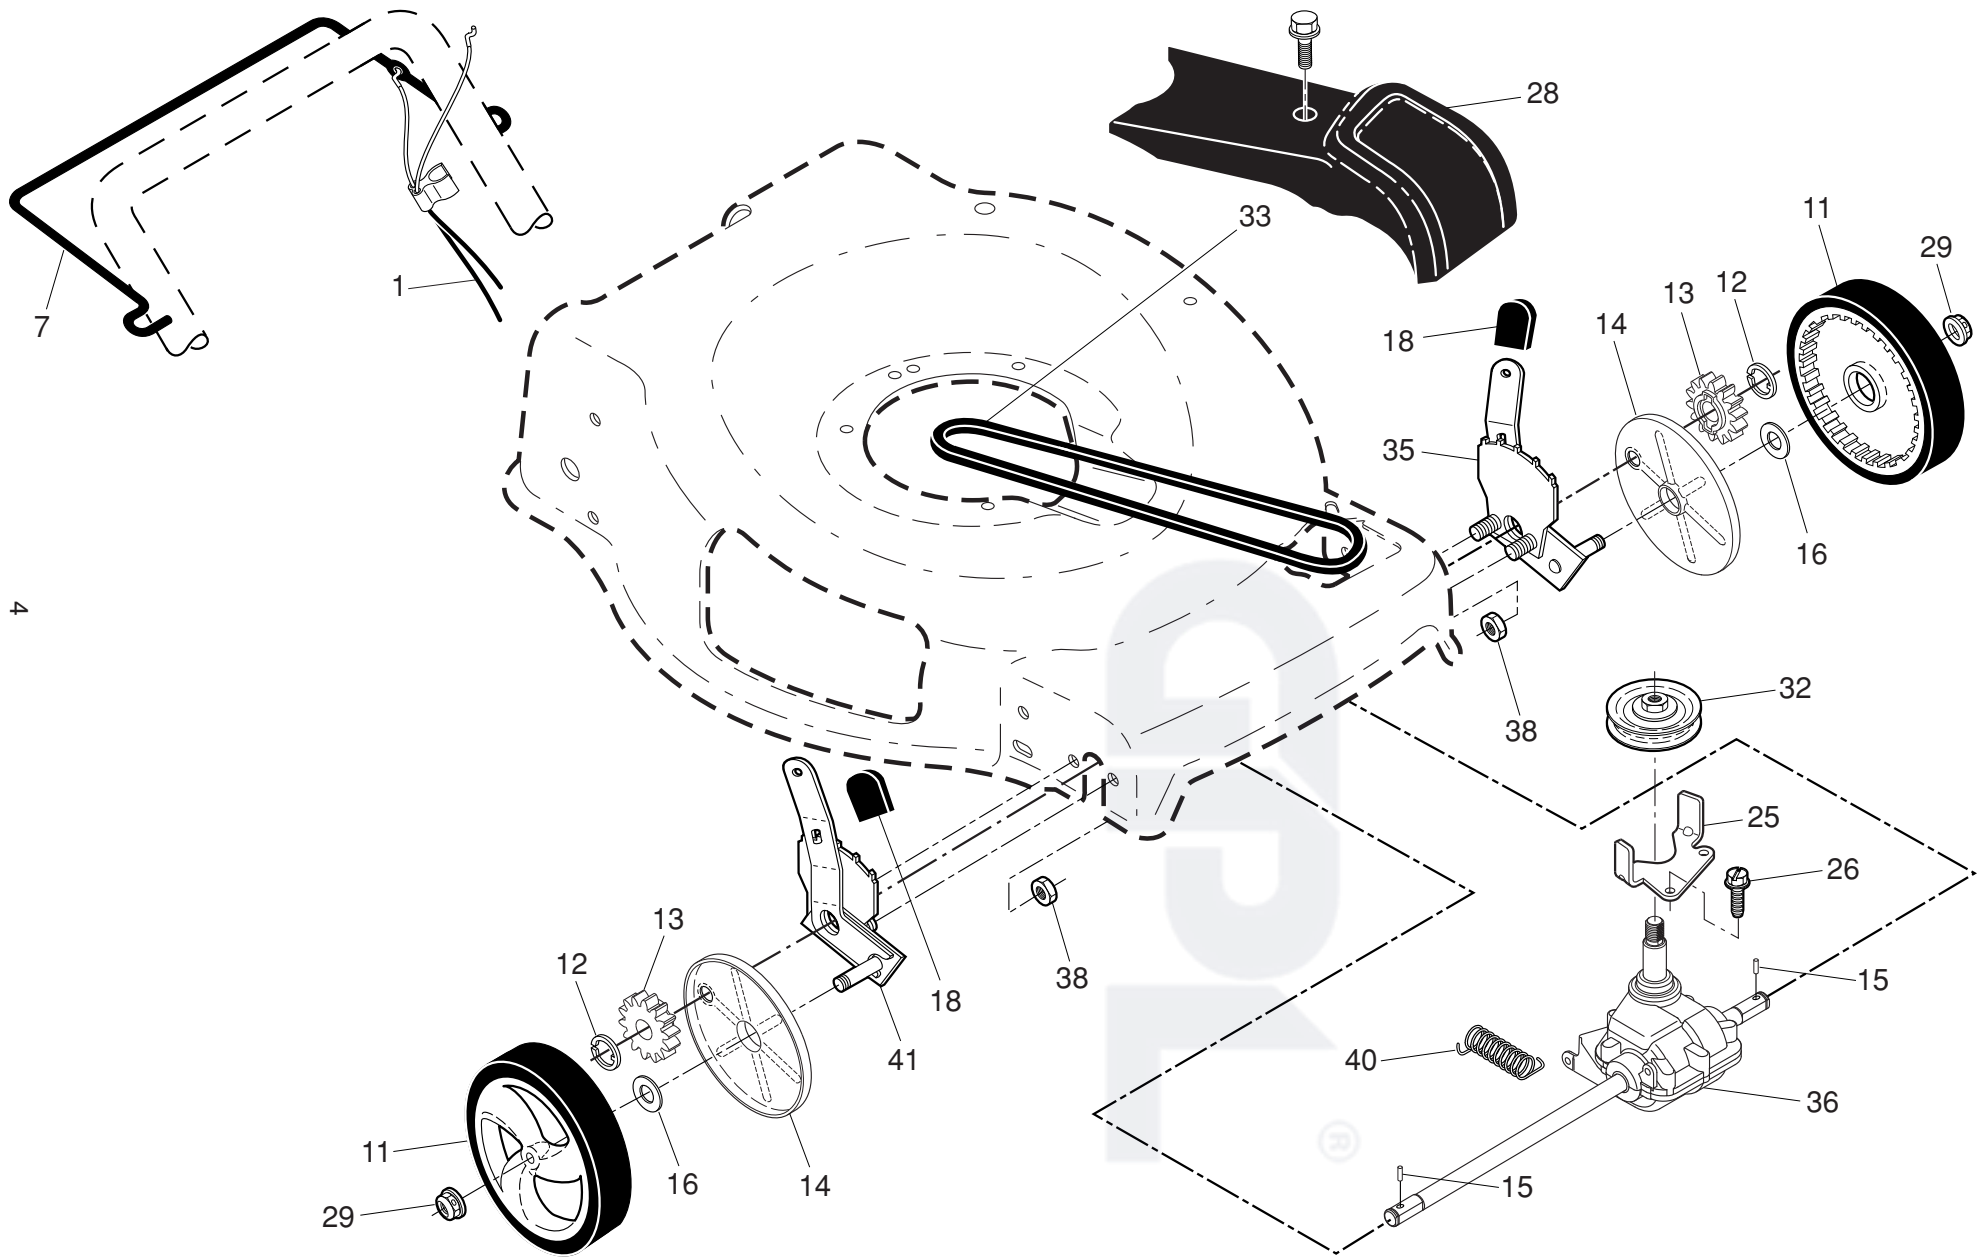

JONSERED ROTARY LAWN MOWER - MODEL NO. LM 2155MD (96121001904) PRODUCT NO. 961 21 00-19

JONSERED ROTARY LAWN MOWER - MODEL NO. LM 2155MD (96121001904) PRODUCT NO. 961 21 00-19

KEY NO.	PART NO.	DESCRIPTION
1	581 07 67-01	Cable, Drive Control
7	580 65 93-02	Control Bar, Drive
11	532 40 25-67	Wheel & Tire Assembly, Front
12	812 00 00-58	E-Ring
13	532 40 38-49	Pinion
14	532 18 94-03	Dust Cover
15	532 40 48-45	Pawl, Drive
16	532 06 77-25	Washer, Flat 3/8
18	532 70 10-37	Selector Knob
25	532 43 17-11	Belt Keeper
26	532 16 34-09	Screw, Hi-Lo Thread #12 x 5/8
28	532 43 26-75	Drive Cover Assembly (Includes

KEY NO.	PART NO.	DESCRIPTION
29	532 40 91-48	Mounting Screw and Pushnut)
32	532 44 32-62	Locknut, Hex
33	532 19 68-53	Drive Pulley
35	532 43 11-44	V-Belt
36	532 42 47-41	Wheel Adjuster, Front, LH (Includes Bearing)
38	532 19 17-30	Gear Case Assembly, Complete
40	532 40 65-58	Locknut, Hex 1/4-20
41	532 43 11-42	Spring
		Wheel Adjuster, Front, RH (Includes Bearing)

NOTE: All component dimensions given in U.S. inches. 1 inch = 25.4 mm

IMPORTANT: Use only Original Equipment Manufacturer (O.E.M.) replacement parts. Failure to do so could be hazardous, damage your lawn mower and void your warranty.