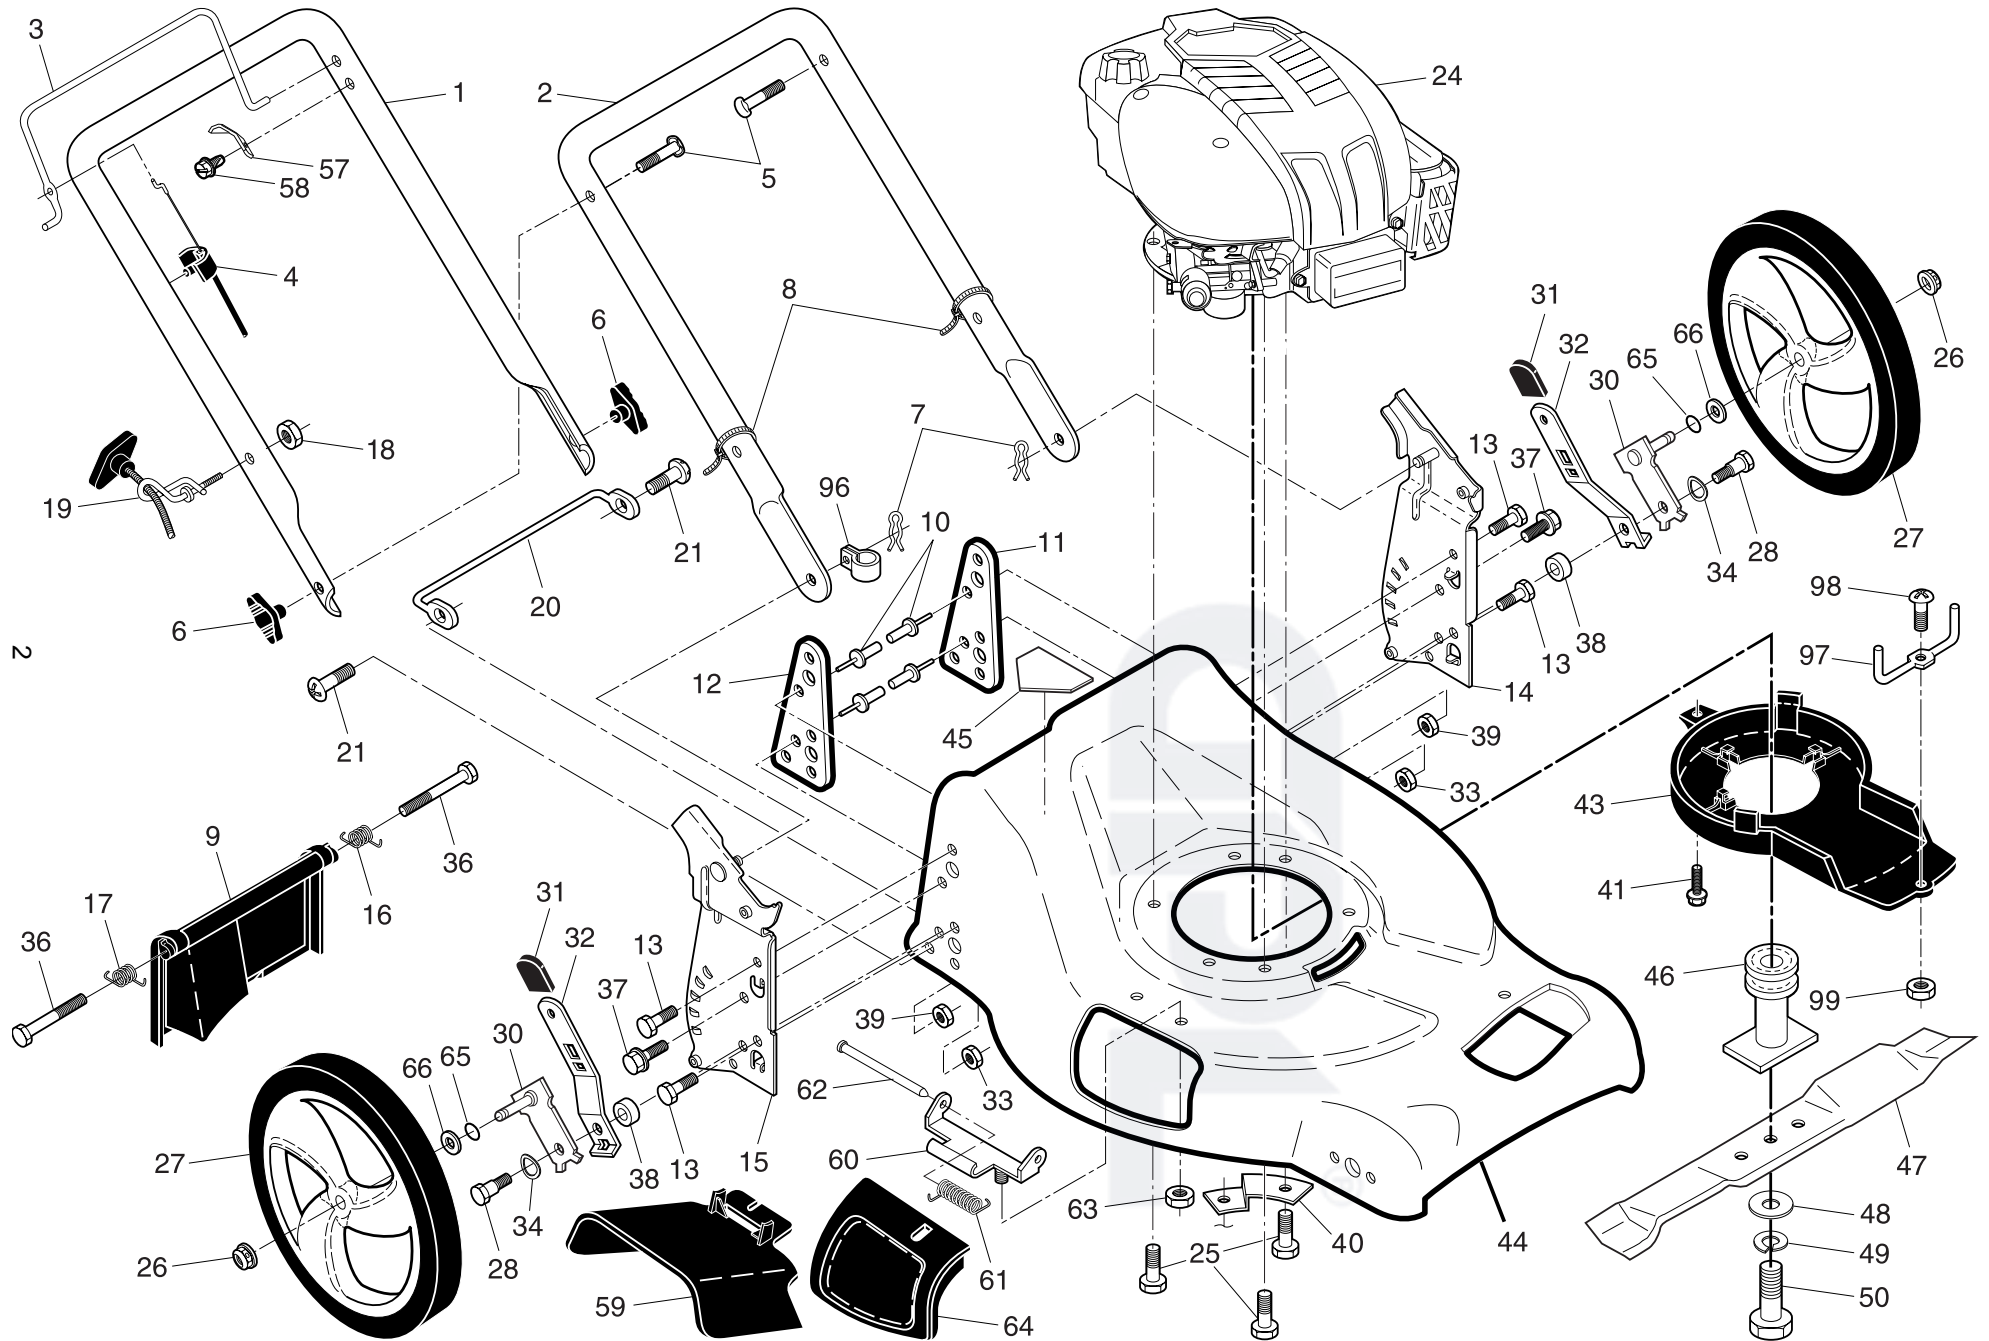

ROTARY LAWN MOWER - - MODEL NUMBER LM2153CMDAW (96141005902) PRODUCT NO. 961 41 00-59

ROTARY LAWN MOWER - - MODEL NUMBER LM2153CMDAW (96141005902) PRODUCT NO. 961 41 00-59

KEY NO.	PART NO.	DESCRIPTION	KEY NO.	PART NO.	DESCRIPTION
1	532 40 29-05	Upper Handle	36	532 18 41-93	Bolt
2	532 15 36-05	Lower Handle	37	874 78 05-12	Thread Cutting Screw w/Sems 5/16-18 x 3/4
3	532 40 29-32	Control Bar	38	532 40 16-29	Spacer
4	532 18 35-67	Engine Zone Control Cable	39	532 19 85-41	Nut, Hex, Flanged
5	532 19 15-74	Handle Bolt	40	532 19 09-39	Mounting Bracket, Debris Shield
6	532 19 19-38	Handle Knob	41	532 19 23-25	Screw
7	532 05 17-93	Hairpin Cotter	43	532 19 89-10	Debris Shield
8	532 06 64-26	Wire Tie	44	532 41 14-04	Kit, Lawn Mower Housing (Includes Key Numbers 10, 11, 12 and 45)
9	532 40 69-85	Rear Door Assembly	45	532 18 21-66	Danger Decal
10	532 12 84-15	Pop Rivet	46	532 19 77-52	Blade Adapter / Pulley
11	532 41 54-40	Support Bracket, LH	47	532 19 93-77	Blade, 21"
12	532 41 54-42	Support Bracket, RH	48	532 85 10-74	Hardened Washer
13	817 06 04-10	Screw 1/4-20 x 5/8	49	532 85 02-63	Helical Washer 3/8-24 x 1-3/8 Grade 8
14	532 19 60-36	Handle Bracket Assembly, LH	50	532 85 10-84	Hex Head Machine Screw 3/8-24 x 1-3/8 Grade 8
15	532 19 60-37	Handle Bracket Assembly, RH	57	532 12 51-62	Upstop Bracket
16	532 40 54-17	Spring, Rear Door, LH	58	532 75 06-34	Screw
17	532 40 54-18	Spring, Rear Door, RH	59	532 17 50-71	Discharge Deflector
18	532 13 20-04	Keps Locknut 1/4-20	60	532 17 57-35	Hinge Bracket
19	532 19 47-88	Rope Guide	61	532 19 30-00	Spring, Hinge
20	532 41 35-43	Foot Guard, C.E.	62	532 17 56-50	Hinge Rod
21	817 49 04-16	Screw, Tapping 1/4-20 x 1/2	63	873 80 04-00	Nut, Hex
24	- - -	Engine, Briggs, Model Number 12H602 (order parts from engine manufacturer)	64	532 17 50-66	Mulcher Door
25	532 15 04-06	Hex Head Thread Rolling Screw 3/8-16 x 1-1/8	65	532 19 74-80	O-Ring
26	532 40 91-49	Hex Flange Nut	66	532 08 83-48	Washer, Flat 1/2
27	532 40 25-95	Wheel & Tire Assembly, Rear, 12"	96	532 19 79-91	Clip, Cable
28	532 40 16-38	Shoulder Bolt 5/16-18 x .33	97	532 19 71-62	Keeper, Belt
30	532 41 31-41	Axle Arm Assembly	98	532 18 22-27	Screw #8
31	532 70 10-37	Selector Knob	99	532 18 22-28	Nut #8
32	532 40 98-89	Selector Spring	--	532 40 00-90	Operator's Manual, European
33	873 80 05-00	Nut, Hex 5/16-18	--	532 40 00-91	Operator's Manual, Scandinavian
34	532 40 16-30	Washer, Curved, Cylindrical	--	532 41 34-10	Operator's Manual, Baltic

NOTE: All component dimensions given in U.S. inches. 1 inch = 25.4 mm. **IMPORTANT:** Use only Original Equipment Manufacturer (O.E.M.) replacement parts. Failure to do so could be hazardous, damage your lawn mower and void your warranty.