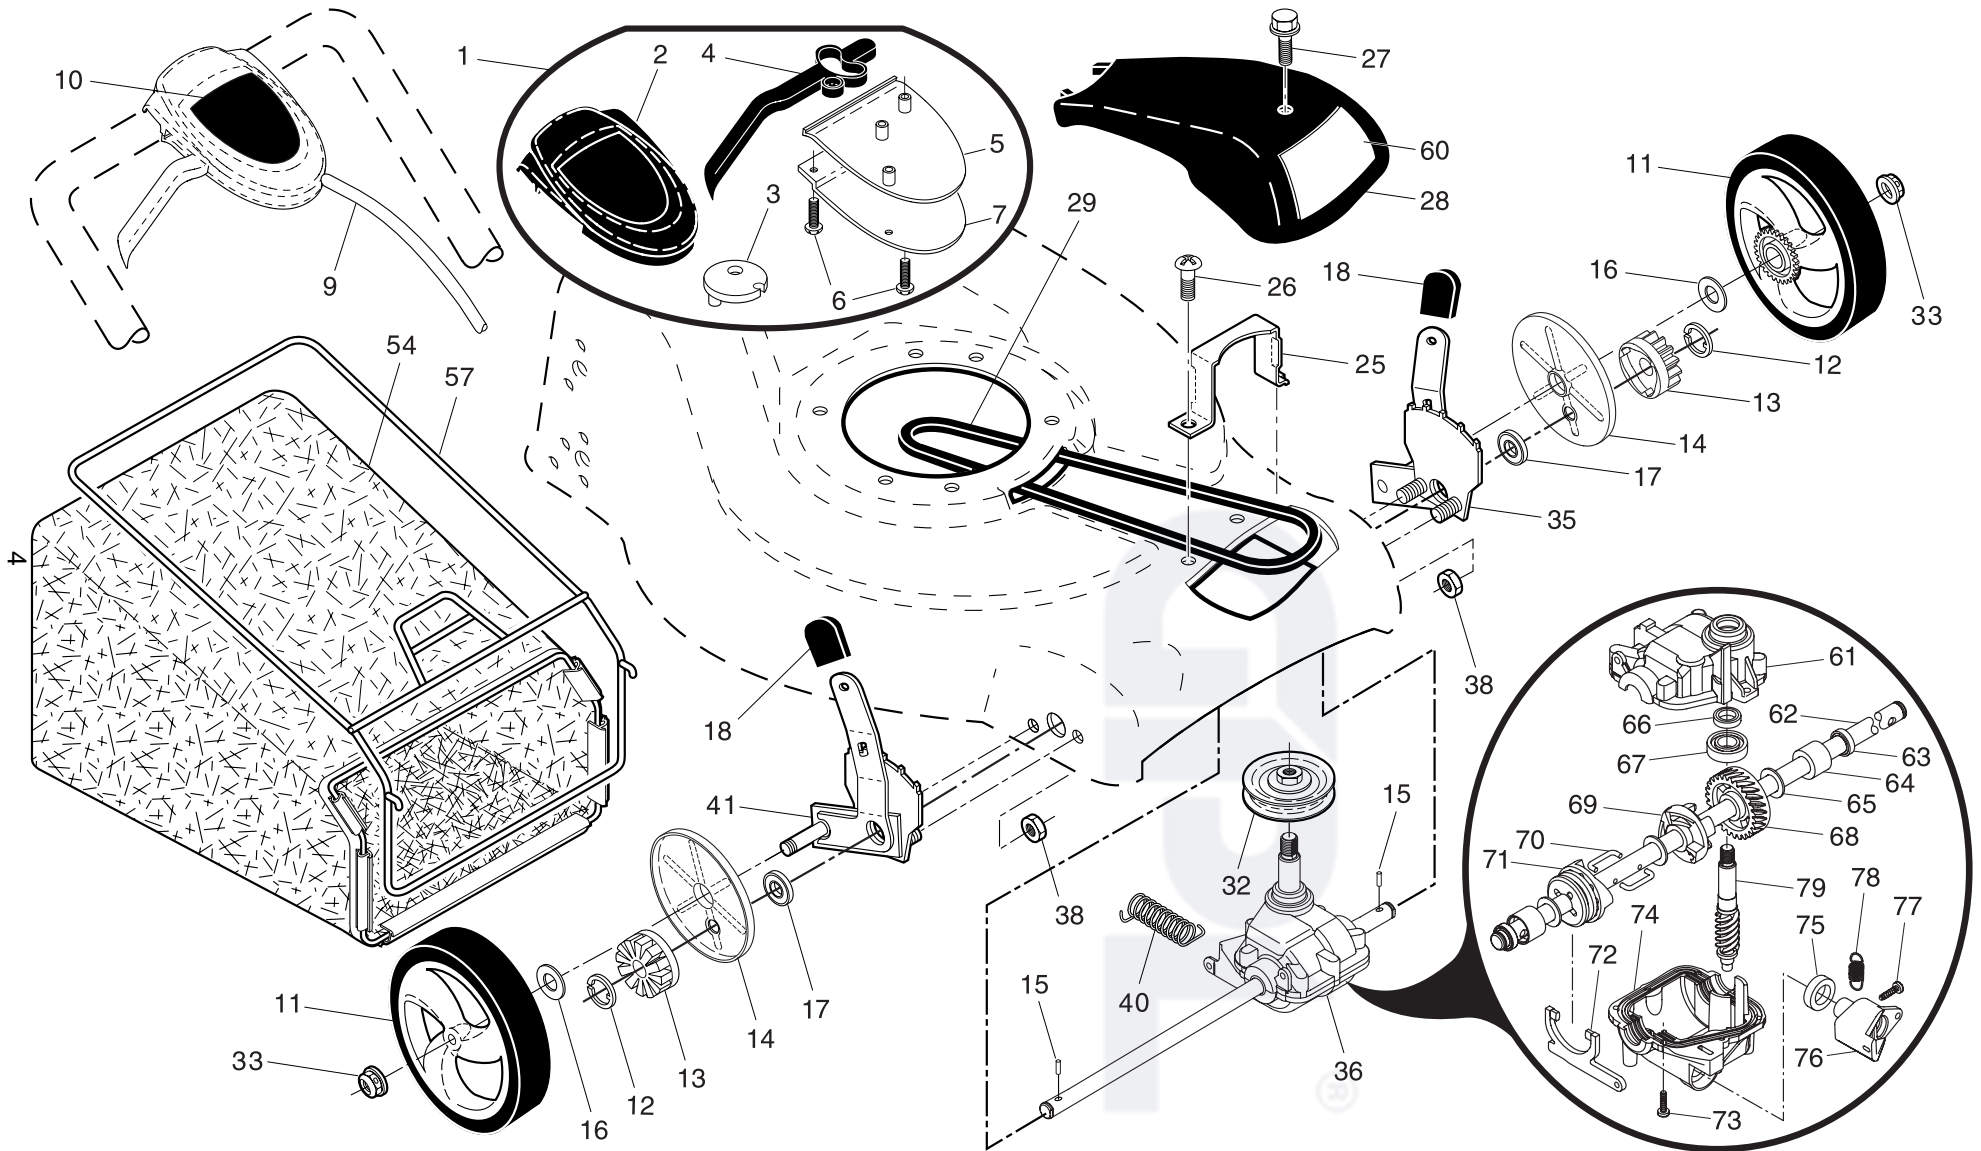

ROTARY LAWN MOWER - - MODEL NUMBER LM2153CMDAW (96141005902) PRODUCT NO. 961 41 00-59

ROTARY LAWN MOWER - - MODEL NUMBER LM2153CMDAW (96141005902) PRODUCT NO. 961 41 00-59

KEY NO.	PART NO.	DESCRIPTION	KEY NO.	PART NO.	DESCRIPTION
1	532 19 61-78	Drive Control Assembly (Includes Cable)	36	532 18 82-96	Gearcase Assembly, Complete
2	532 19 57-45	Cover, Drive Control, Upper	38	873 80 04-00	Locknut, Hex 1/4-20
3	532 18 73-53	Pulley	40	532 19 28-49	Spring
4	532 18 82-81	Lever, Drive Control	41	532 40 88-61	Kit, Wheel Adjuster, RH (Includes Knob and Bearing)
5	532 19 57-44	Cover, Drive Control, Lower	54	532 40 19-05	Grassbag Assembly
6	532 18 16-98	Screw	57	532 40 18-02	Frame, Grassbag
7	532 40 07-23	Bracket, Drive	60	532 19 34-58	Decal, Drive Cover
9	532 19 61-80	Cable Assembly, Drive	61	532 19 68-86	Case, Upper
10	532 19 34-66	Decal, Drive	62	532 19 68-85	Shaft, Output
11	532 40 25-67	Wheel & Tire Assembly	63	532 18 35-08	Seal, Output Shaft
12	812 00 00-58	E-Ring	64	532 18 35-11	Bushing
13	532 40 38-49	Pinion	65	532 18 35-09	Washer
14	532 18 94-03	Dust Cover	66	532 18 35-14	Seal, Worm Shaft
15	532 40 48-45	Pawl, Drive	67	532 18 35-06	Bearing, Ball
16	532 06 77-25	Washer 1/2 x 1-1/2 x .134	68	532 18 34-99	Gear, 27 Teeth
17	532 19 10-39	Bearing, Wheel Adjuster	69	532 19 68-84	Fixed Dog Clutch
18	532 70 10-37	Selector Knob	70	532 18 35-05	Wireform
25	532 19 90-89	Belt Keeper	71	532 19 68-83	Movable Dog Clutch
26	532 15 00-78	Screw	72	532 19 68-82	Fork
27	532 17 52-62	Pan Head Tapping Screw #10-24 x 2-3/4	73	532 18 35-13	Screw, Case
28	532 18 14-68	Drive Cover	74	532 19 68-81	Case, Lower
29	532 19 68-53	V-Belt	75	532 19 68-80	Seal, Lever
32	532 19 40-18	Drive Pulley	76	532 19 68-79	Lever
33	532 40 91-48	Locknut, Hex	77	532 19 68-78	Screw, Lever
35	532 40 88-62	Kit, Wheel Adjuster, LH (Includes Knob and Bearing)	78	532 19 68-77	Spring
			79	532 18 35-02	Shaft, Worm

NOTE: All component dimensions given in U.S. inches. 1 inch = 25.4 mm. **IMPORTANT:** Use only Original Equipment Manufacturer (O.E.M.) replacement parts. Failure to do so could be hazardous, damage your lawn mower and void your warranty.