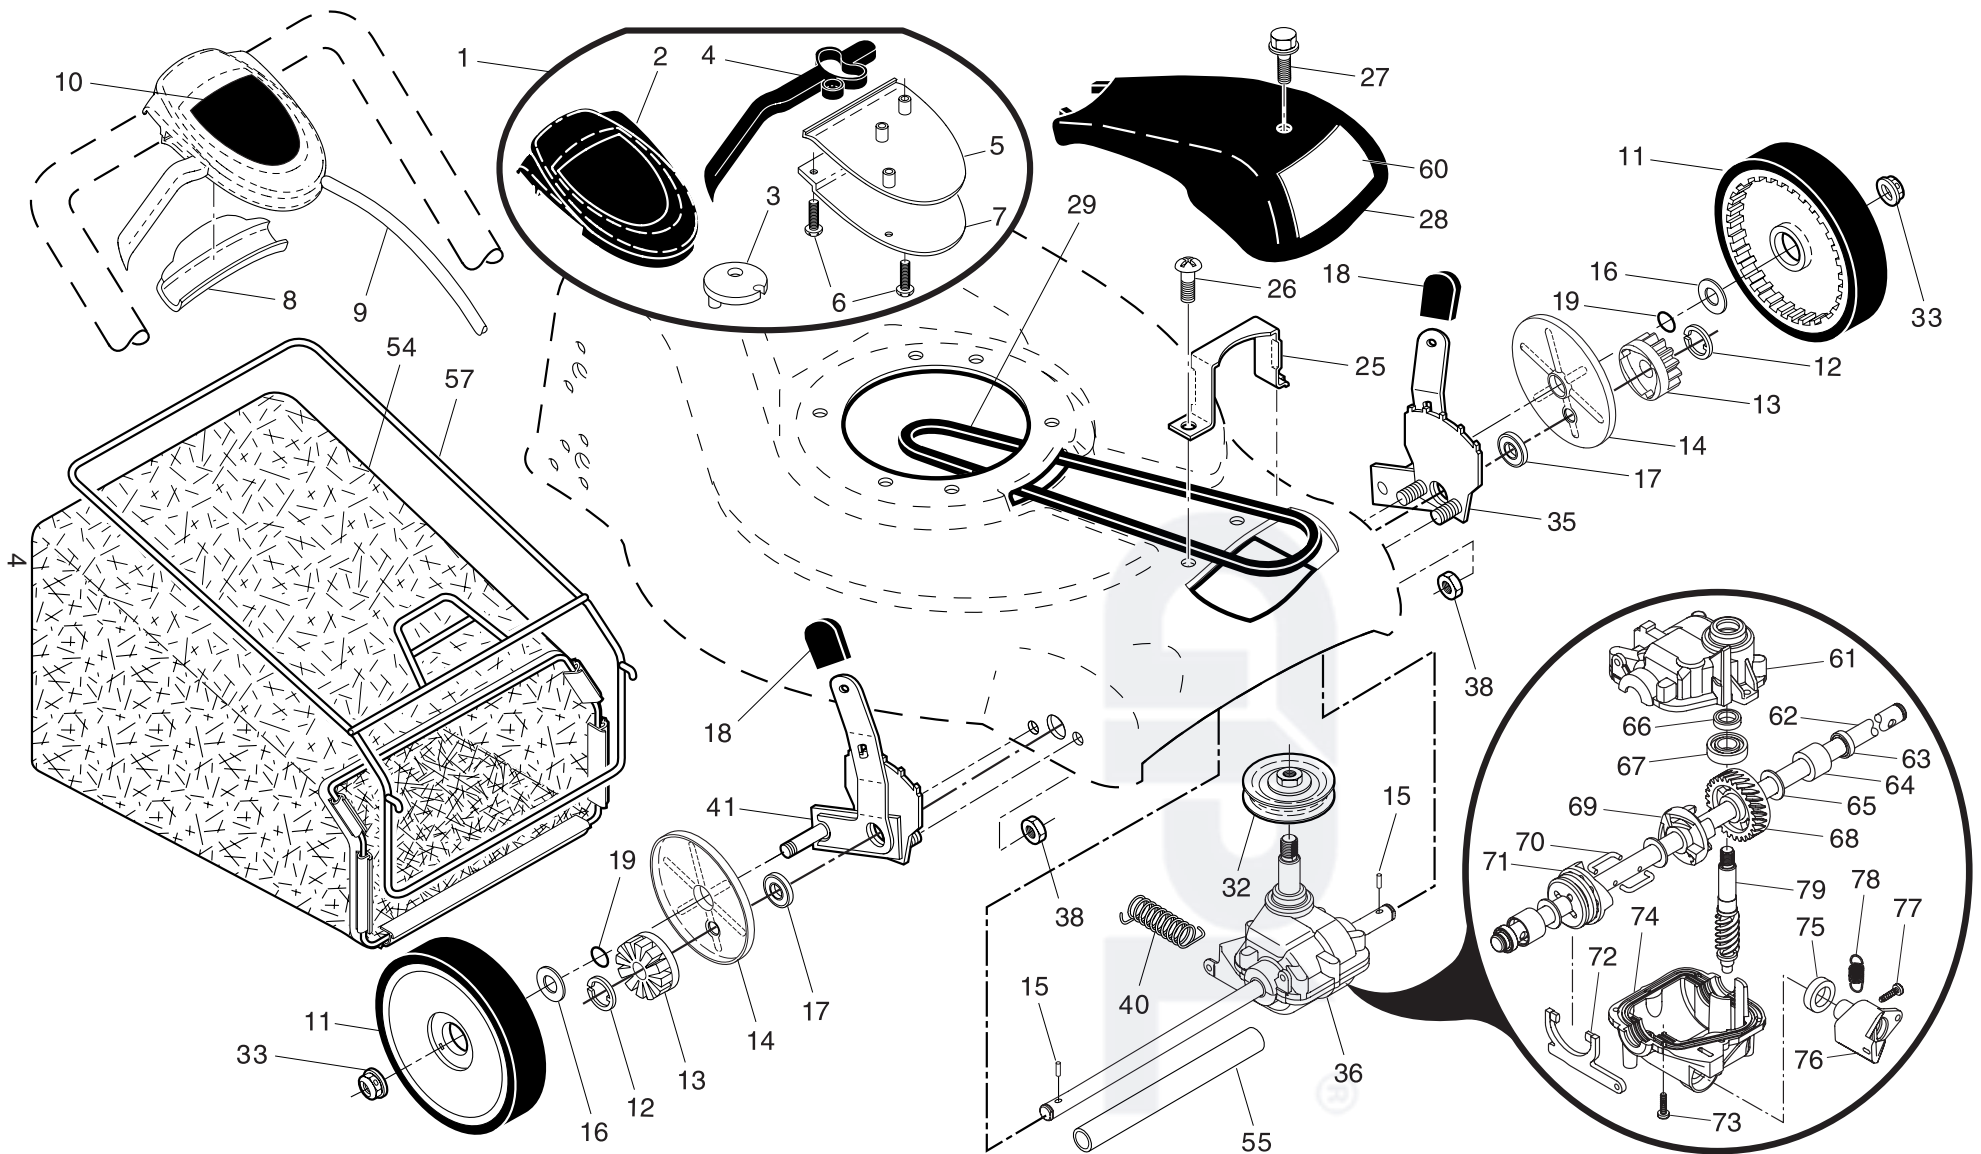

ROTARY LAWN MOWER - - MODEL NUMBER LM2153CMDAW (96141005901) PRODUCT NO. 961 41 00-59

ROTARY LAWN MOWER - - MODEL NUMBER LM2153CMDAW (96141005901) PRODUCT NO. 961 41 00-59

KEY NO.	PART NO.	DESCRIPTION	KEY NO.	PART NO.	DESCRIPTION
1	532 19 61-78	Drive Control Assembly (Includes Cable)	36	532 18 82-96	Gearcase Assembly, Complete
2	532 19 57-45	Cover, Drive Control, Upper	38	873 80 04-00	Locknut, Hex 1/4-20
3	532 18 73-53	Pulley	40	532 19 28-49	Spring
4	532 18 82-81	Lever, Drive Control	41	532 40 90-98	Kit, Wheel Adjuster, RH (Includes Knob and Bearing)
5	532 19 57-44	Cover, Drive Control, Lower	54	532 40 19-05	Grassbag Assembly
6	532 18 16-98	Screw	55	532 17 57-39	Driveshaft Cover
7	532 40 07-23	Bracket, Drive	57	532 40 18-02	Frame, Grassbag
8	532 18 49-87	Cap, Drive	60	532 19 34-58	Decal, Drive Cover
9	532 19 61-80	Cable Assembly, Drive	61	532 19 68-86	Case, Upper
10	532 19 34-66	Decal, Drive	62	532 19 68-85	Shaft, Output
11	532 40 25-67	Wheel & Tire Assembly	63	532 18 35-08	Seal, Output Shaft
12	812 00 00-58	E-Ring	64	532 18 35-11	Bushing
13	532 40 38-49	Pinion	65	532 18 35-09	Washer
14	532 18 94-03	Dust Cover	66	532 18 35-14	Seal, Worm Shaft
15	532 19 10-17	Pawl, Drive	67	532 18 35-06	Bearing, Ball
16	532 06 77-25	Washer 1/2 x 1-1/2 x .134	68	532 18 34-99	Gear, 27 Teeth
17	532 19 10-39	Bearing, Wheel Adjuster	69	532 19 68-84	Fixed Dog Clutch
18	532 70 10-37	Selector Knob	70	532 18 35-05	Wireform
25	532 19 90-89	Belt Keeper	71	532 19 68-83	Movable Dog Clutch
26	532 15 00-78	Screw	72	532 19 68-82	Fork
27	532 17 52-62	Pan Head Tapping Screw #10-24 x 2-3/4	73	532 18 35-13	Screw, Case
28	532 18 14-68	Drive Cover	74	532 19 68-81	Case, Lower
29	532 19 68-53	V-Belt	75	532 19 68-80	Seal, Lever
32	532 19 40-18	Drive Pulley	76	532 19 68-79	Lever
33	532 08 39-23	Locknut, Hex	77	532 19 68-78	Screw, Lever
35	532 40 90-97	Kit, Wheel Adjuster, LH (Includes Knob and Bearing)	78	532 19 68-77	Spring
			79	532 18 35-02	Shaft, Worm

NOTE: All component dimensions given in U.S. inches. 1 inch = 25.4 mm. **IMPORTANT:** Use only Original Equipment Manufacturer (O.E.M.) replacement parts. Failure to do so could be hazardous, damage your lawn mower and void your warranty.