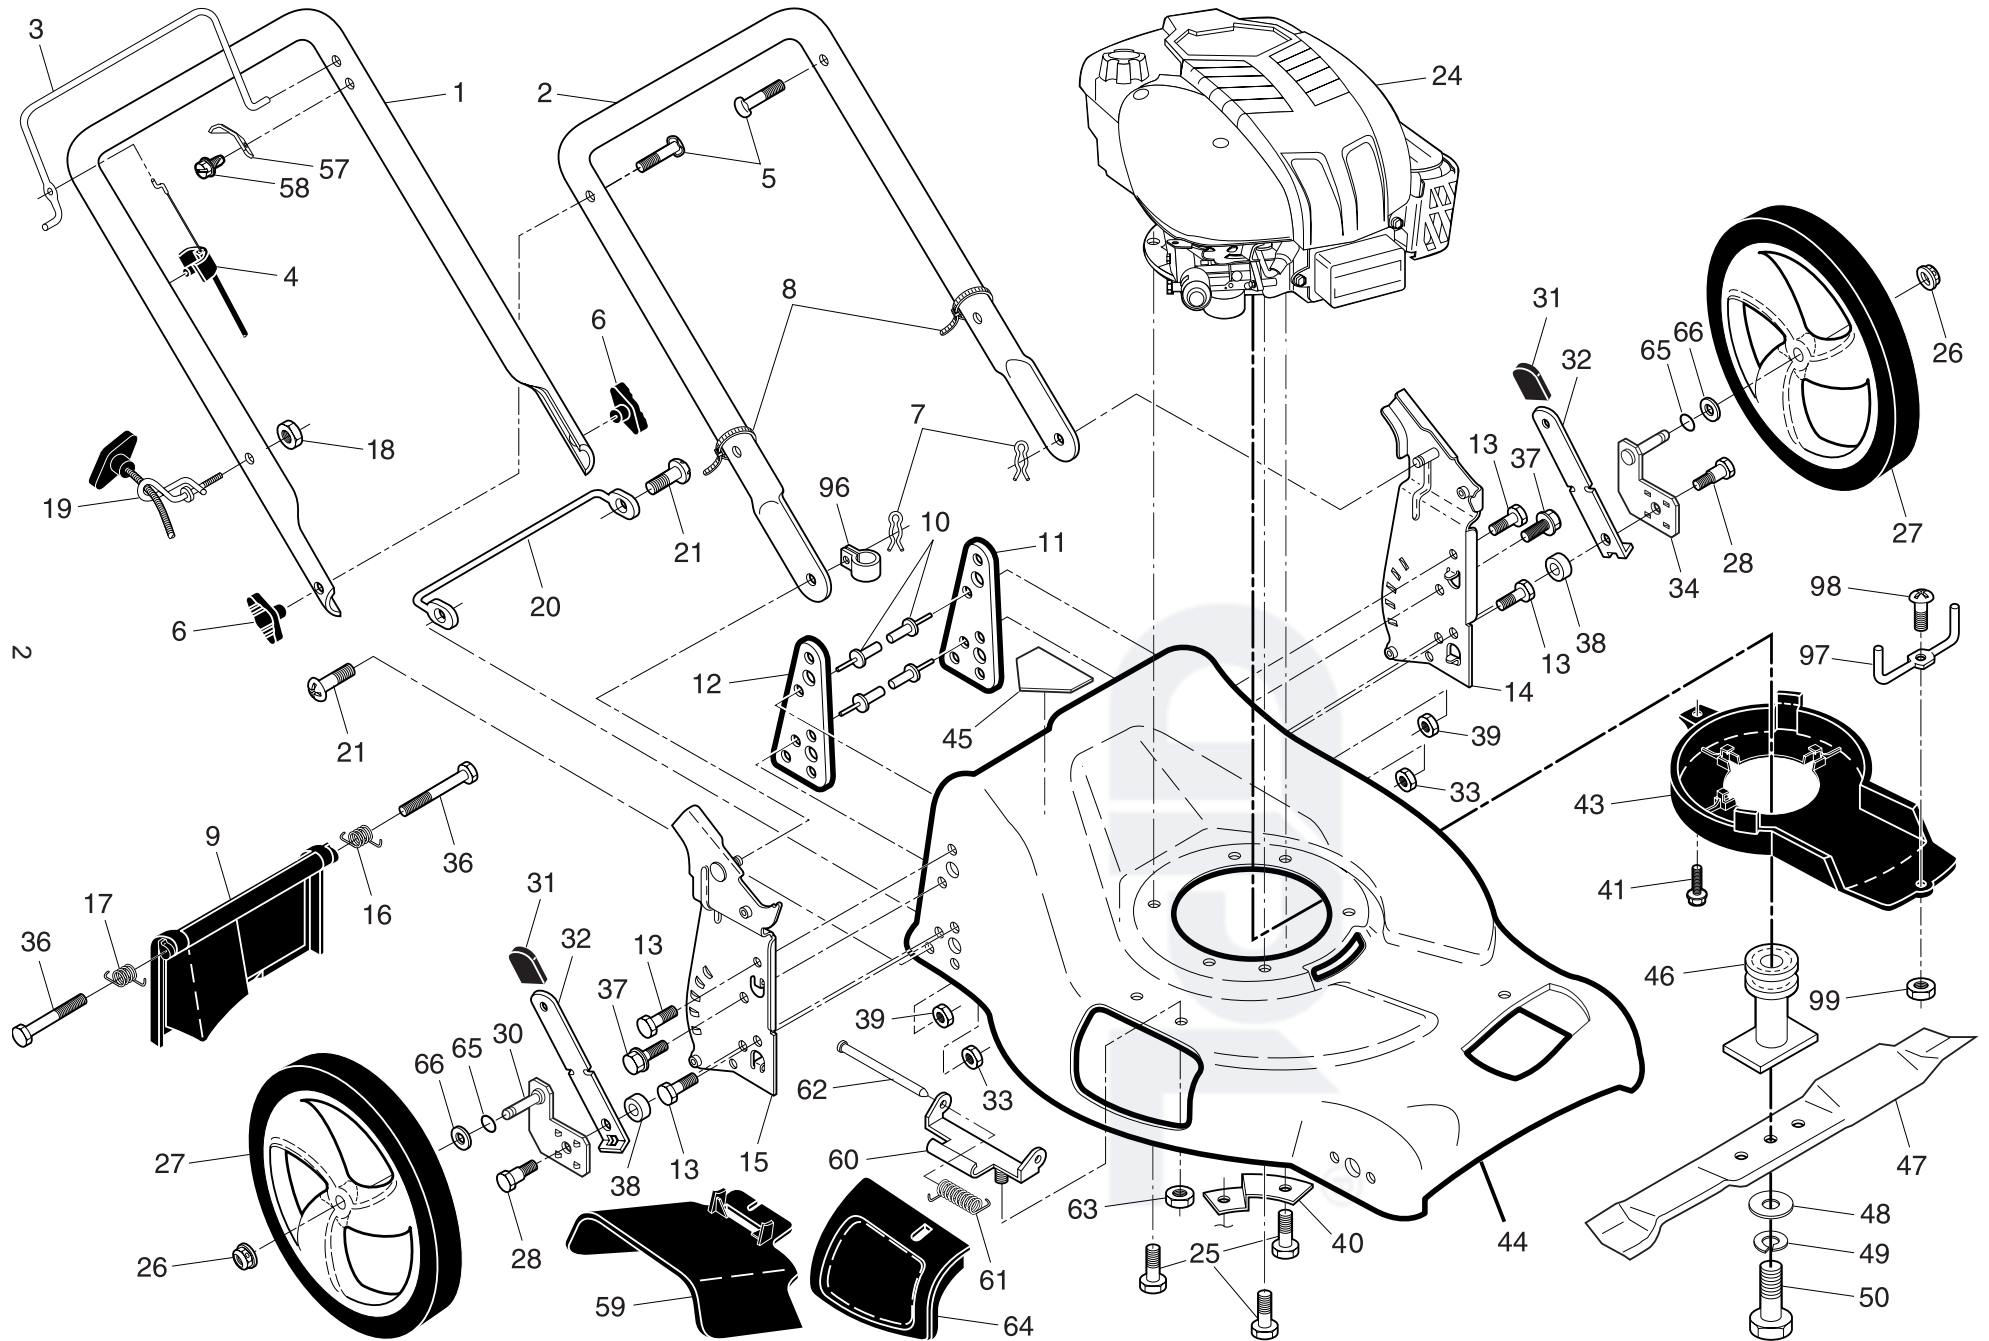

ROTARY LAWN MOWER - - MODEL NUMBER LM2153CMDAW (96141005901) PRODUCT NO. 961 41 00-59

ROTARY LAWN MOWER - - MODEL NUMBER LM2153CMDAW (96141005901) PRODUCT NO. 961 41 00-59

KEY NO.	PART NO.	DESCRIPTION	KEY NO.	PART NO.	DESCRIPTION
1	532 40 29-05	Upper Handle	36	532 18 41-93	Bolt
2	532 15 36-05	Lower Handle	37	874 78 05-12	Thread Cutting Screw w/Sems 5/16-18 x 3/4
3	532 40 29-32	Control Bar	38	819 11 22-06	Washer
4	532 18 35-67	Engine Zone Control Cable	39	532 19 85-41	Nut, Hex, Flanged
5	532 19 15-74	Handle Bolt	40	532 19 09-39	Mounting Bracket, Debris Shield
6	532 19 19-38	Handle Knob	41	532 19 23-25	Screw
7	532 05 17-93	Hairpin Cotter	43	532 19 89-10	Debris Shield
8	532 06 64-26	Wire Tie	44	532 41 14-04	Kit, Lawn Mower Housing (Includes Key Numbers 10, 11, 12 and 45)
9	532 40 69-85	Rear Door Assembly	45	532 18 21-66	Danger Decal
10	532 12 84-15	Pop Rivet	46	532 19 77-52	Blade Adapter / Pulley
11	532 41 05-40	Support Bracket, LH	47	532 19 93-77	Blade, 21"
12	532 41 05-42	Support Bracket, RH	48	532 85 10-74	Hardened Washer
13	817 06 04-10	Screw 1/4-20 x 5/8	49	532 85 02-63	Helical Washer 3/8-24 x 1-3/8 Grade 8
14	532 19 60-36	Handle Bracket Assembly, LH	50	532 85 10-84	Hex Head Machine Screw 3/8-24 x 1-3/8 Grade 8
15	532 19 60-37	Handle Bracket Assembly, RH	57	532 12 51-62	Upstop Bracket
16	532 40 54-17	Spring, Rear Door, LH	58	532 75 06-34	Screw
17	532 40 54-18	Spring, Rear Door, RH	59	532 17 50-71	Discharge Deflector
18	532 13 20-04	Keps Locknut 1/4-20	60	532 17 57-35	Hinge Bracket
19	532 19 47-88	Rope Guide	61	532 19 30-00	Spring, Hinge
20	532 41 05-36	Foot Guard, C.E.	62	532 17 56-50	Hinge Rod
21	532 05 45-83	Screw, Tapping 1/4-20 x 1/2	63	873 80 04-00	Nut, Hex
24	- - -	Engine, Briggs, Model Number 12H602 (order parts from engine manufacturer)	64	532 17 50-66	Mulcher Door
25	532 15 04-06	Hex Head Thread Rolling Screw 3/8-16 x 1-1/8	65	532 19 74-80	O-Ring
26	532 14 52-12	Hex Flange Nut	66	532 08 83-48	Washer, Flat 1/2
27	532 40 25-95	Wheel & Tire Assembly, Rear, 12"	96	532 19 79-91	Clip, Cable
28	532 16 08-28	Shoulder Bolt 5/16-18 x .33	97	532 19 71-62	Keeper, Belt
30	532 40 25-71	Axle Arm Assembly, RH	98	532 18 22-27	Screw #8
31	532 70 10-37	Selector Knob	99	532 18 22-28	Nut #8
32	532 19 01-57	Selector Spring	--	532 40 00-90	Operator's Manual, European
33	873 80 05-00	Nut, Hex 5/16-18	--	532 40 00-91	Operator's Manual, Scandinavian
34	532 40 25-72	Axle Arm Assembly, LH	--	532 41 34-10	Operator's Manual, Baltic

NOTE: All component dimensions given in U.S. inches. 1 inch = 25.4 mm. **IMPORTANT:** Use only Original Equipment Manufacturer (O.E.M.) replacement parts. Failure to do so could be hazardous, damage your lawn mower and void your warranty.