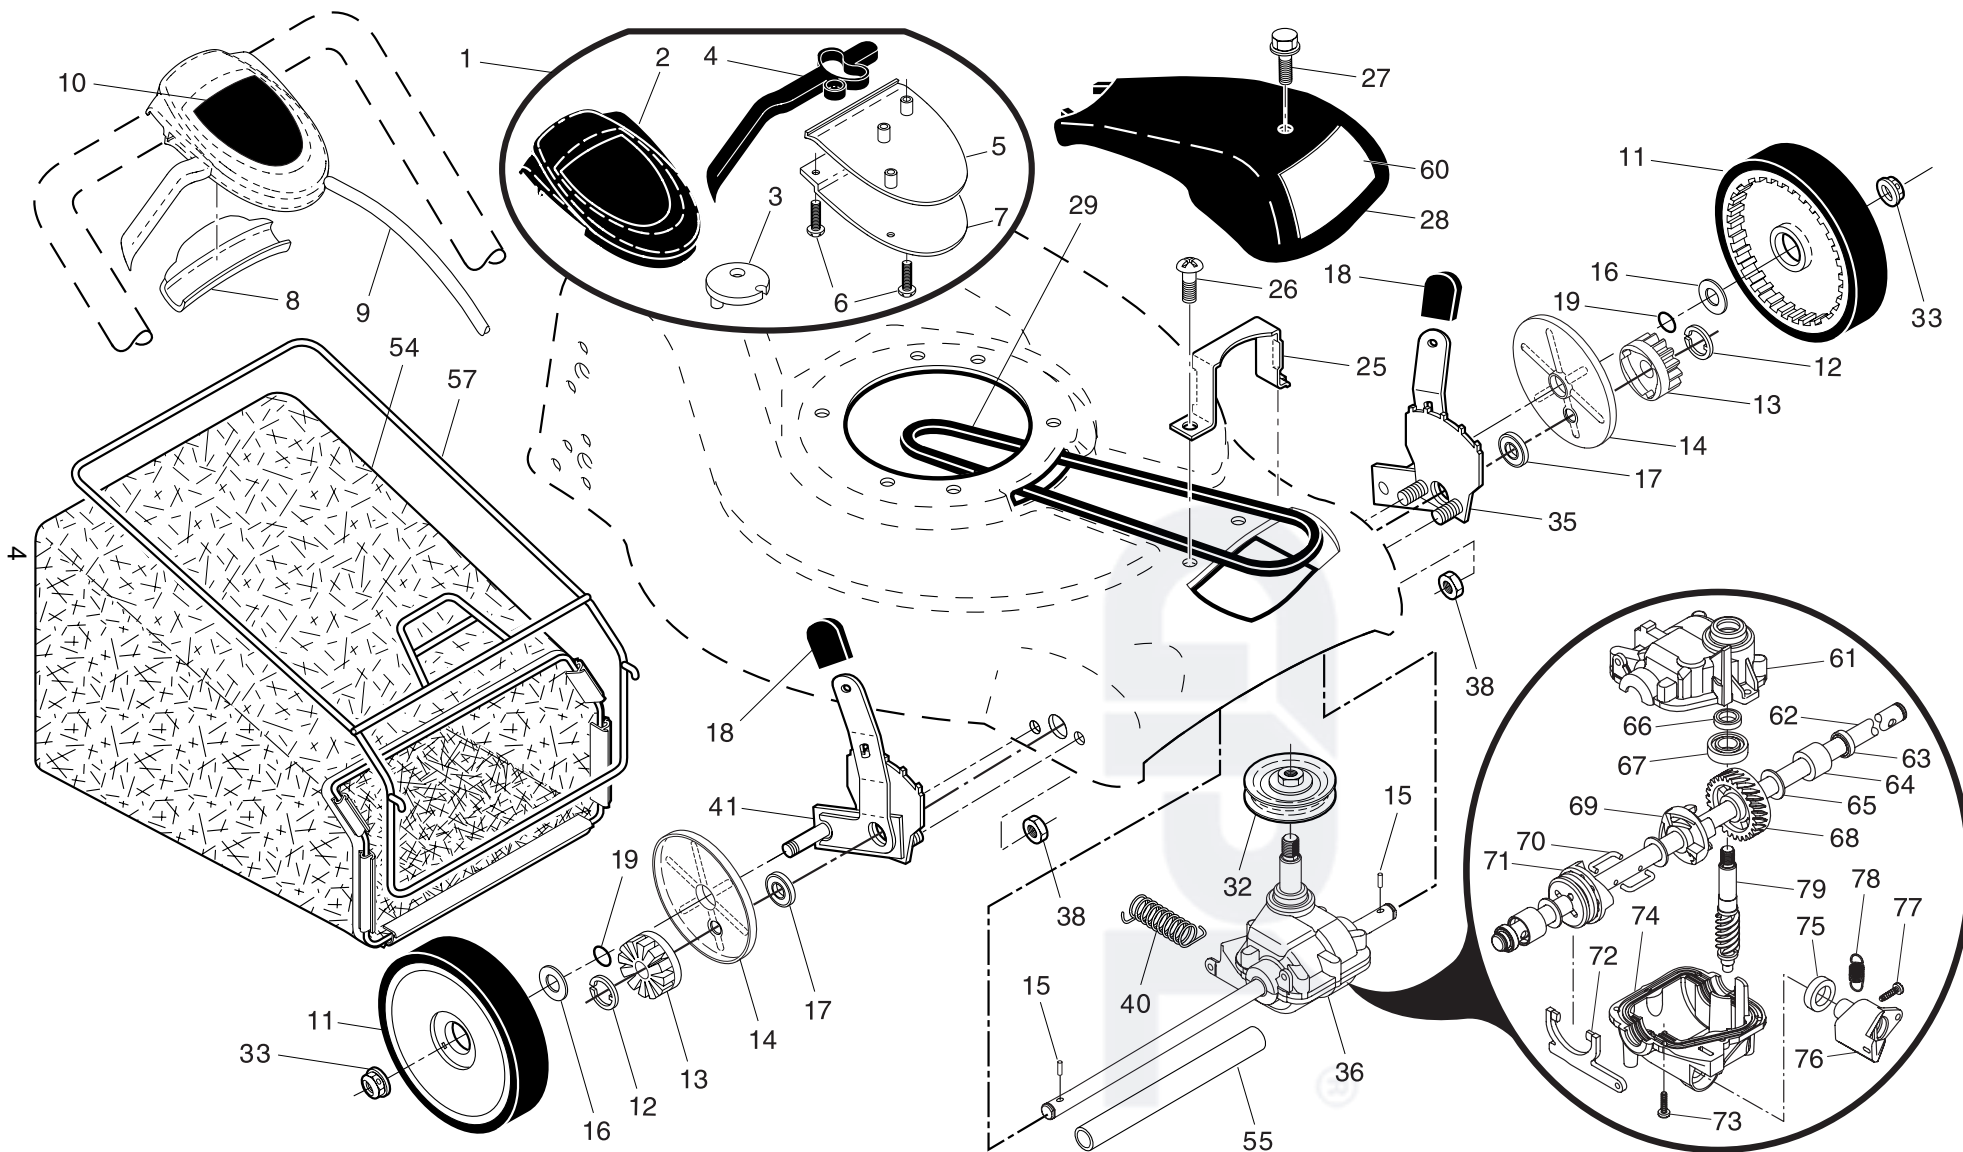

ROTARY LAWN MOWER - - MODEL NUMBER LM2153CMDAW (96141005900) PRODUCT NO. 961 41 00-59

ROTARY LAWN MOWER - - MODEL NUMBER LM2153CMDAW (96141005900) PRODUCT NO. 961 41 00-59

KEY NO.	PART NO.	DESCRIPTION	KEY NO.	PART NO.	DESCRIPTION
1	532 19 61-78	Drive Control Assembly (Includes Cable)	40	532 19 28-49	Spring
2	532 19 57-45	Cover, Drive Control, Upper	41	532 19 51-07	Kit, Wheel Adjuster, RH (Includes Knob and Bearing)
3	532 18 73-53	Pulley	54	532 40 19-05	Grassbag Assembly
4	532 18 82-81	Lever, Drive Control	55	532 17 57-39	Driveshaft Cover
5	532 19 57-44	Cover, Drive Control, Lower	57	532 19 46-43	Frame, Grassbag
6	532 18 16-98	Screw	60	532 19 34-58	Decal, Drive Cover
7	532 40 07-23	Bracket, Drive	61	532 19 68-86	Case, Upper
8	532 18 49-87	Cap, Drive	62	532 19 68-85	Shaft, Output
9	532 19 61-80	Cable Assembly, Drive	63	532 18 35-08	Seal, Output Shaft
10	532 19 34-66	Decal, Drive	64	532 18 35-11	Bushing
11	532 40 25-67	Wheel & Tire Assembly	65	532 18 35-09	Washer
12	812 00 00-58	E-Ring	66	532 18 35-14	Seal, Worm Shaft
13	532 75 00-03	Pinion	67	532 18 35-06	Bearing, Ball
14	532 18 94-03	Dust Cover	68	532 18 34-99	Gear, 27 Teeth
15	532 19 10-17	Pawl, Drive	69	532 19 68-84	Fixed Dog Clutch
16	532 06 77-25	Washer 1/2 x 1-1/2 x .134	70	532 18 35-05	Wireform
17	532 19 10-39	Bearing, Wheel Adjuster	71	532 19 68-83	Movable Dog Clutch
18	532 70 10-37	Selector Knob	72	532 19 68-82	Fork
25	532 19 90-89	Belt Keeper	73	532 18 35-13	Screw, Case
26	532 15 00-78	Screw	74	532 19 68-81	Case, Lower
27	532 17 52-62	Pan Head Tapping Screw #10-24 x 2-3/4	75	532 19 68-80	Seal, Lever
28	532 18 14-68	Drive Cover	76	532 19 68-79	Lever
29	532 19 68-53	V-Belt	77	532 19 68-78	Screw, Lever
32	532 19 40-18	Drive Pulley	78	532 19 68-77	Spring
33	532 08 39-23	Locknut, Hex	79	532 18 35-02	Shaft, Worm
35	532 19 51-10	Kit, Wheel Adjuster, LH (Includes Knob and Bearing)			
36	532 18 82-96	Gearcase Assembly, Complete			
38	873 80 04-00	Locknut, Hex 1/4-20			

NOTE: All component dimensions given in U.S. inches. 1 inch = 25.4 mm. **IMPORTANT:** Use only Original Equipment Manufacturer (O.E.M.) replacement parts. Failure to do so could be hazardous, damage your lawn mower and void your warranty.