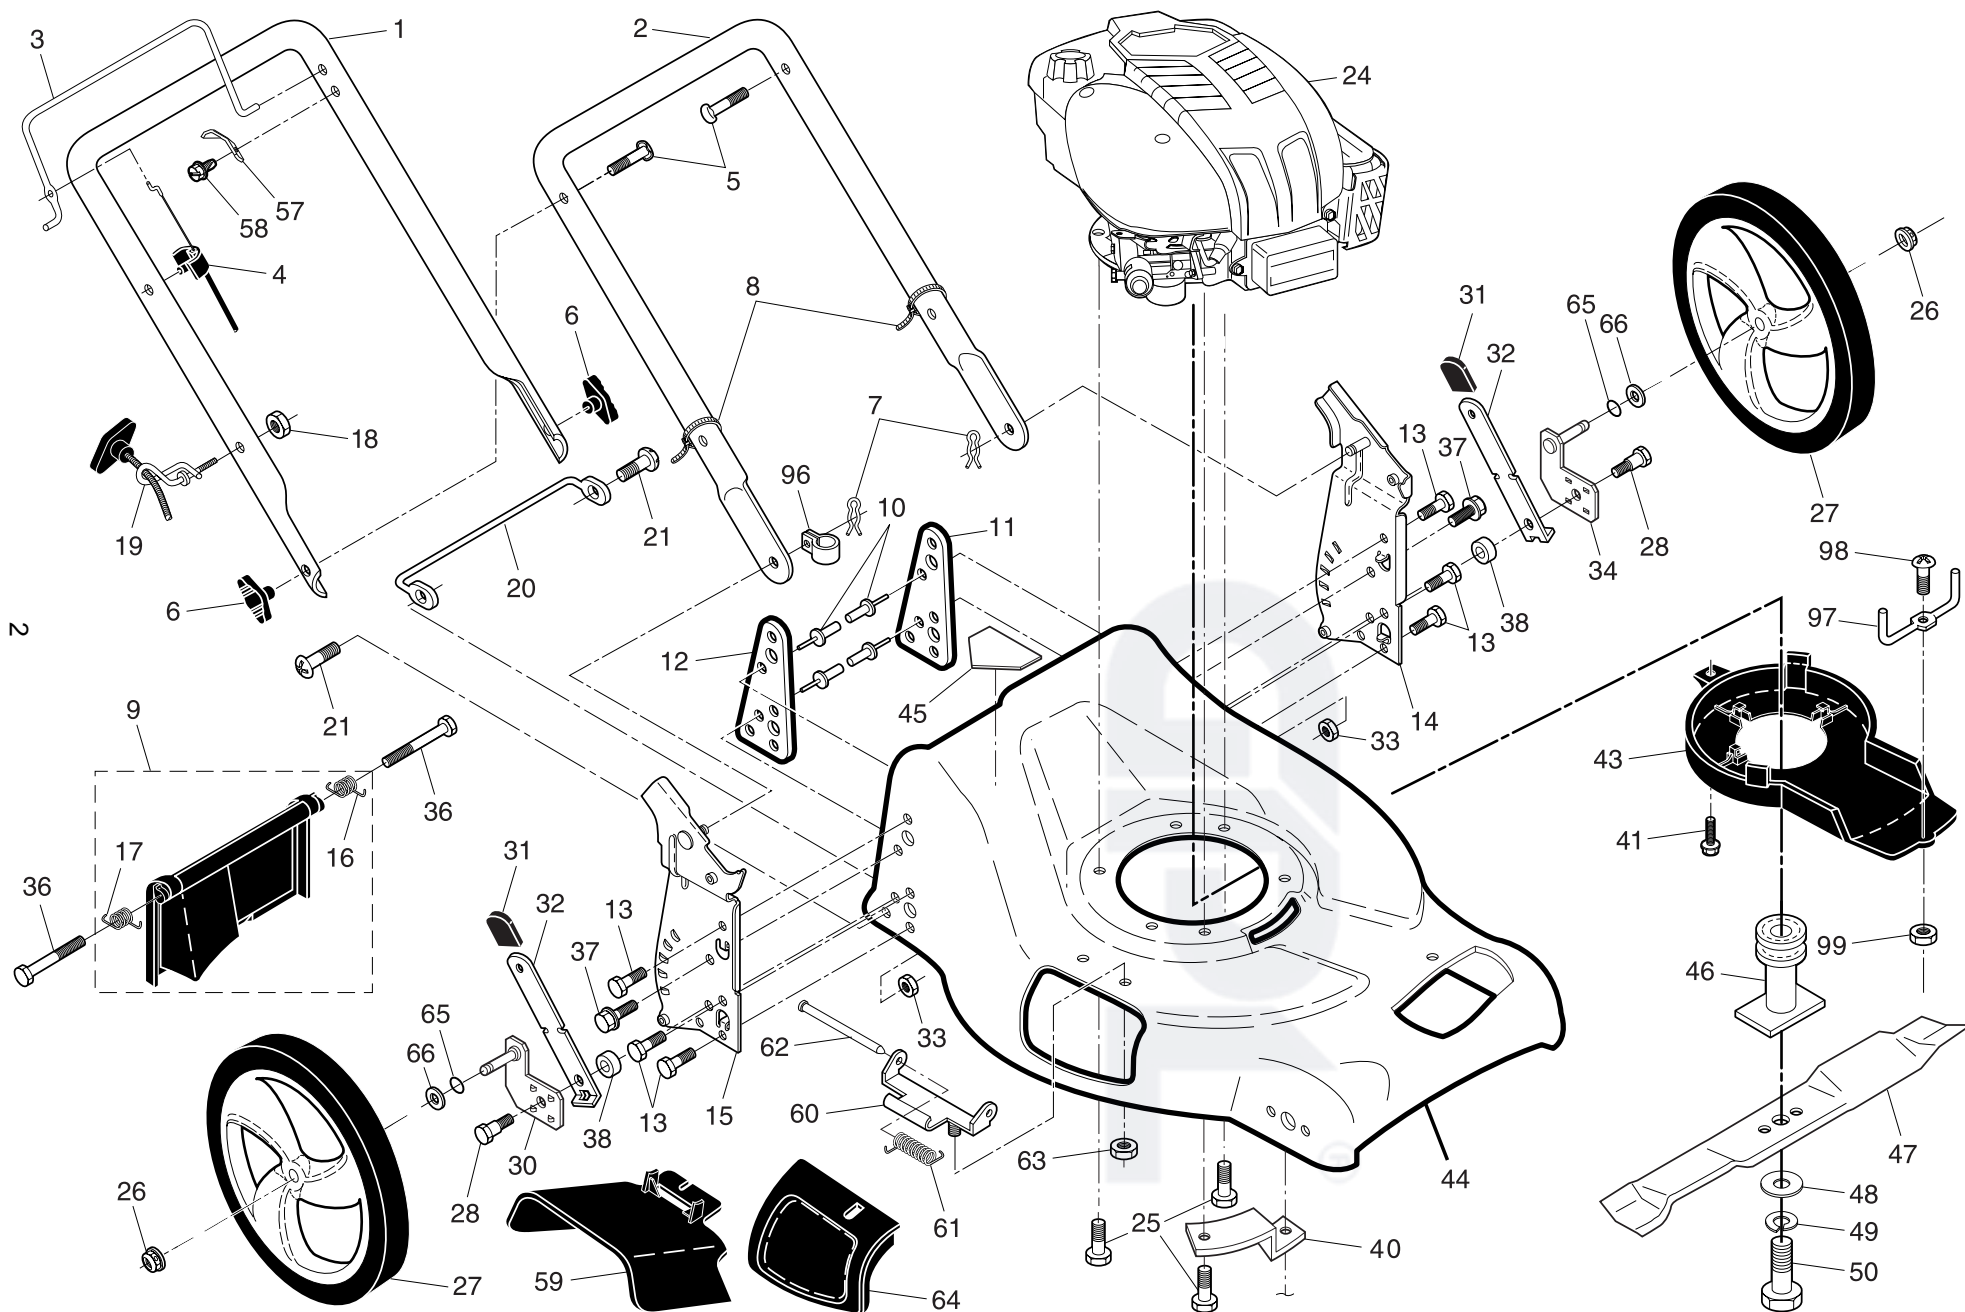

ROTARY LAWN MOWER - - MODEL NUMBER LM2153CMDAW (96141005900) PRODUCT NO. 961 41 00-59

ROTARY LAWN MOWER - - MODEL NUMBER LM2153CMDAW (96141005900) PRODUCT NO. 961 41 00-59

KEY NO.	PART NO.	DESCRIPTION	KEY NO.	PART NO.	DESCRIPTION
1	532 40 29-05	Upper Handle (Includes Foam Grip)	37	532 15 00-78	Thread Cutting Screw w/Sems 5/16-18 x 3/4
2	532 15 36-05	Lower Handle	38	819 11 22-06	Washer
3	532 40 29-32	Control Bar	40	532 19 09-39	Mounting Bracket, Debris Shield
4	532 18 35-67	Engine Zone Control Cable	41	532 19 23-25	Screw
5	532 19 15-74	Handle Bolt	43	532 19 89-10	Debris Shield
6	532 19 18-56	Handle Knob	44	532 40 00-92	Kit, Lawn Mower Housing (Includes Key Numbers 10, 11, 12 and 45)
7	532 05 17-93	Hairpin Cotter	45	532 18 21-66	Danger Decal
8	532 06 64-26	Wire Tie	46	532 19 77-52	Blade Adapter / Pulley
9	532 18 04-79	Kit, Rear Door (Includes Key #16 and 17)	47	532 19 93-77	Blade, 21"
10	532 12 84-15	Pop Rivet	48	532 85 10-74	Hardened Washer
11	532 18 25-38	Support Bracket, LH	49	532 85 02-63	Helical Washer 3/8-24 x 1-3/8 Grade 8
12	532 18 25-39	Support Bracket, RH	50	532 85 10-84	Hex Head Machine Screw 3/8-24 x 1-3/8 Grade 8
13	817 06 04-10	Screw 1/4-20 x 5/8	57	532 12 51-62	Upstop Bracket
14	532 19 60-36	Handle Bracket Assembly, LH	58	532 75 06-34	Screw
15	532 19 60-37	Handle Bracket Assembly, RH	59	532 17 50-71	Discharge Deflector
16	532 18 00-71	Spring, LH	60	532 17 57-35	Hinge Bracket
17	532 18 00-72	Spring, RH	61	532 19 30-00	Spring
18	532 13 20-04	Keps Locknut 1/4-20	62	532 17 56-50	Hinge Rod
19	532 19 47-88	Rope Guide	63	873 80 04-00	Nut, Hex
20	532 17 92-05	Foot Guard, C.E.	64	532 17 50-66	Mulcher Door
21	532 05 45-83	Screw, Tapping 1/4-20 x 1/2	65	532 19 74-80	O-Ring
24	- - -	Engine, Briggs, Model Number 12H602 (order parts from engine manufacturer)	66	532 08 83-48	Washer, Flat 1/2
25	532 15 04-06	Hex Head Thread Rolling Screw 3/8-16 x 1-1/8	96	532 19 79-91	Clip, Cable
26	532 14 52-12	Hex Flange Nut	97	532 19 71-62	Keeper, Belt
27	532 40 25-95	Wheel & Tire Assembly, Rear, 12"	98	532 18 22-27	Screw #8
28	532 16 08-28	Shoulder Bolt 5/16-18 x .33	99	532 18 22-28	Nut #8
30	532 40 25-71	Axle Arm Assembly, RH	--	532 40 00-90	Operator's Manual, European
31	532 70 10-37	Selector Knob	--	532 40 00-91	Operator's Manual, Scandinavian
32	532 19 01-57	Selector Spring	--	532 40 00-97	Operator's Manual, Baltic
33	873 80 05-00	Nut, Hex 5/16-18	--	532 40 00-98	Operator's Manual, East Bloc
34	532 40 25-72	Axle Arm Assembly, LH			
36	532 18 41-93	Bolt			

NOTE: All component dimensions given in U.S. inches. 1 inch = 25.4 mm. **IMPORTANT:** Use only Original Equipment Manufacturer (O.E.M.) replacement parts. Failure to do so could be hazardous, damage your lawn mower and void your warranty.