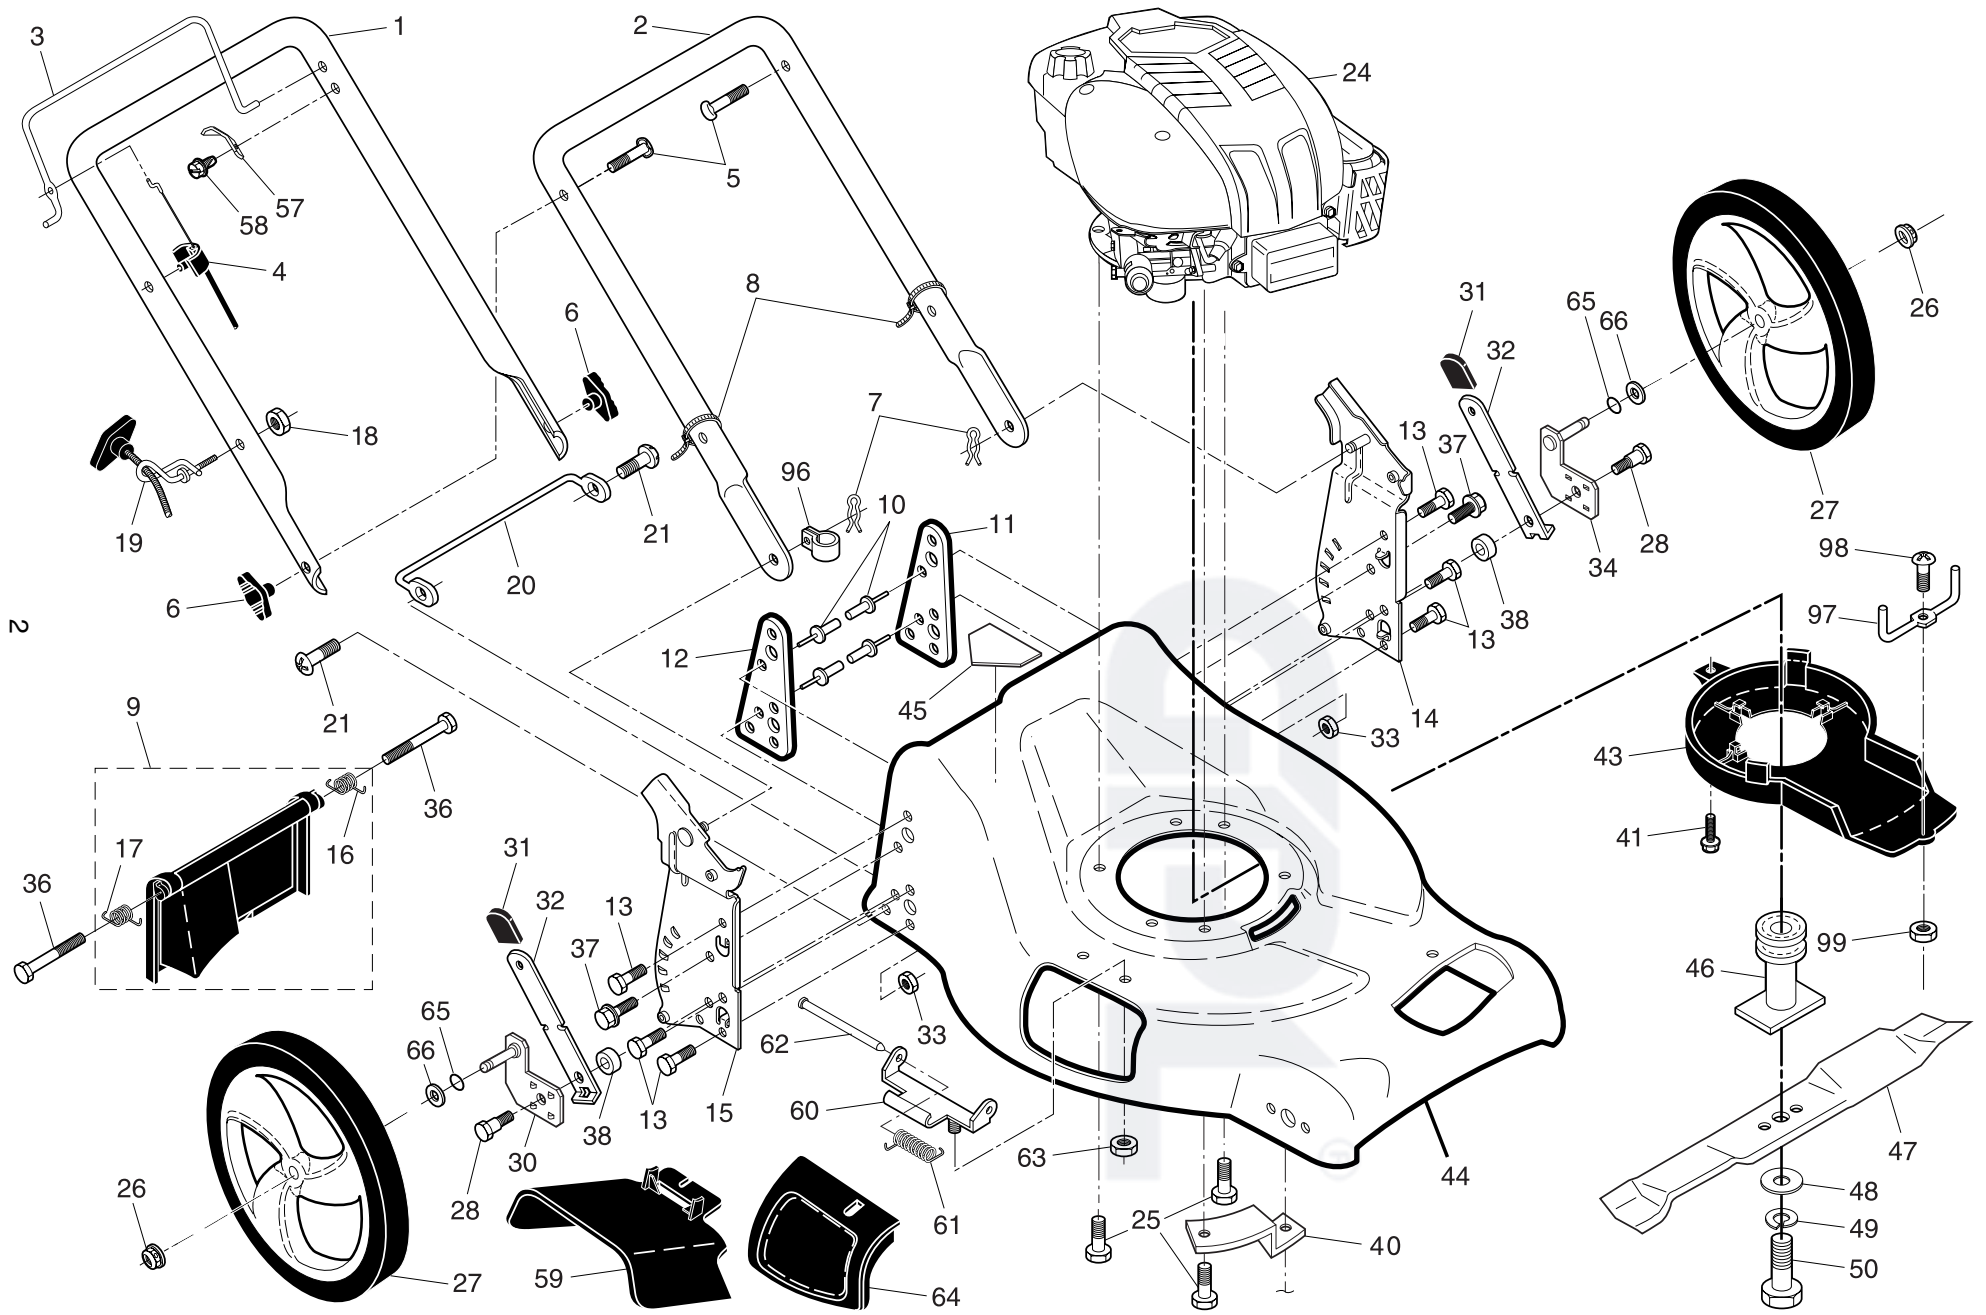

ROTARY LAWN MOWER - - MODEL NUMBER LM2153CMDAW (96141005900) PRODUCT NO. 961 41 00-59

ROTARY LAWN MOWER - - MODEL NUMBER **LM2153CMDAW** (96141005900) PRODUCT NO. 961 41 00-59

KEY NO.	PART NO.	DESCRIPTION	KEY NO.	PART NO.	DESCRIPTION
1	532 40 29-05	Upper Handle (Includes Foam Grip)	37	532 15 00-78	Thread Cutting Screw w/Sems 5/16-18 x 3/4
2	532 15 36-05	Lower Handle	38	819 11 22-06	Washer
3	532 40 29-32	Control Bar	40	532 19 09-39	Mounting Bracket, Debris Shield
4	532 18 35-67	Engine Zone Control Cable	41	532 19 23-25	Screw
5	532 19 15-74	Handle Bolt	43	532 19 89-10	Debris Shield
6	532 19 18-56	Handle Knob	44	532 40 00-92	Kit, Lawn Mower Housing (Includes Key Numbers 10, 11, 12 and 45)
7	532 05 17-93	Hairpin Cotter	45	532 18 21-66	Danger Decal
8	532 06 64-26	Wire Tie	46	532 19 77-52	Blade Adapter / Pulley
9	532 18 04-79	Kit, Rear Door (Includes Key #16 and 17)	47	532 19 93-77	Blade, 21"
10	532 12 84-15	Pop Rivet	48	532 85 10-74	Hardened Washer
11	532 18 25-38	Support Bracket, LH	49	532 85 02-63	Helical Washer 3/8-24 x 1-3/8 Grade 8
12	532 18 25-39	Support Bracket, RH	50	532 85 10-84	Hex Head Machine Screw 3/8-24 x 1-3/8 Grade 8
13	817 06 04-10	Screw 1/4-20 x 5/8	57	532 12 51-62	Upstop Bracket
14	532 19 60-36	Handle Bracket Assembly, LH	58	532 75 06-34	Screw
15	532 19 60-37	Handle Bracket Assembly, RH	59	532 17 50-71	Discharge Deflector
16	532 18 00-71	Spring, LH	60	532 17 57-35	Hinge Bracket
17	532 18 00-72	Spring, RH	61	532 19 30-00	Spring
18	532 13 20-04	Keps Locknut 1/4-20	62	532 17 56-50	Hinge Rod
19	532 19 47-88	Rope Guide	63	873 80 04-00	Nut, Hex
20	532 17 92-05	Foot Guard, C.E.	64	532 17 50-66	Mulcher Door
21	532 05 45-83	Screw, Tapping 1/4-20 x 1/2	65	532 19 74-80	O-Ring
24	- - -	Engine, Briggs, Model Number 12H602 (order parts from engine manufacturer)	66	532 08 83-48	Washer, Flat 1/2
25	532 15 04-06	Hex Head Thread Rolling Screw 3/8-16 x 1-1/8	96	532 19 79-91	Clip, Cable
26	532 14 52-12	Hex Flange Nut	97	532 19 71-62	Keeper, Belt
27	532 40 25-95	Wheel & Tire Assembly, Rear, 12"	98	532 18 22-27	Screw #8
28	532 16 08-28	Shoulder Bolt 5/16-18 x .33	99	532 18 22-28	Nut #8
30	532 40 25-71	Axle Arm Assembly, RH	--	532 40 00-90	Operator's Manual, European
31	532 70 10-37	Selector Knob	--	532 40 00-91	Operator's Manual, Scandinavian
32	532 19 01-57	Selector Spring	--	532 40 00-97	Operator's Manual, Baltic
33	873 80 05-00	Nut, Hex 5/16-18	--	532 40 00-98	Operator's Manual, East Bloc
34	532 40 25-72	Axle Arm Assembly, LH			
36	532 18 41-93	Bolt			

NOTE: All component dimensions given in U.S. inches. 1 inch = 25.4 mm. **IMPORTANT:** Use only Original Equipment Manufacturer (O.E.M.) replacement parts. Failure to do so could be hazardous, damage your lawn mower and void your warranty.