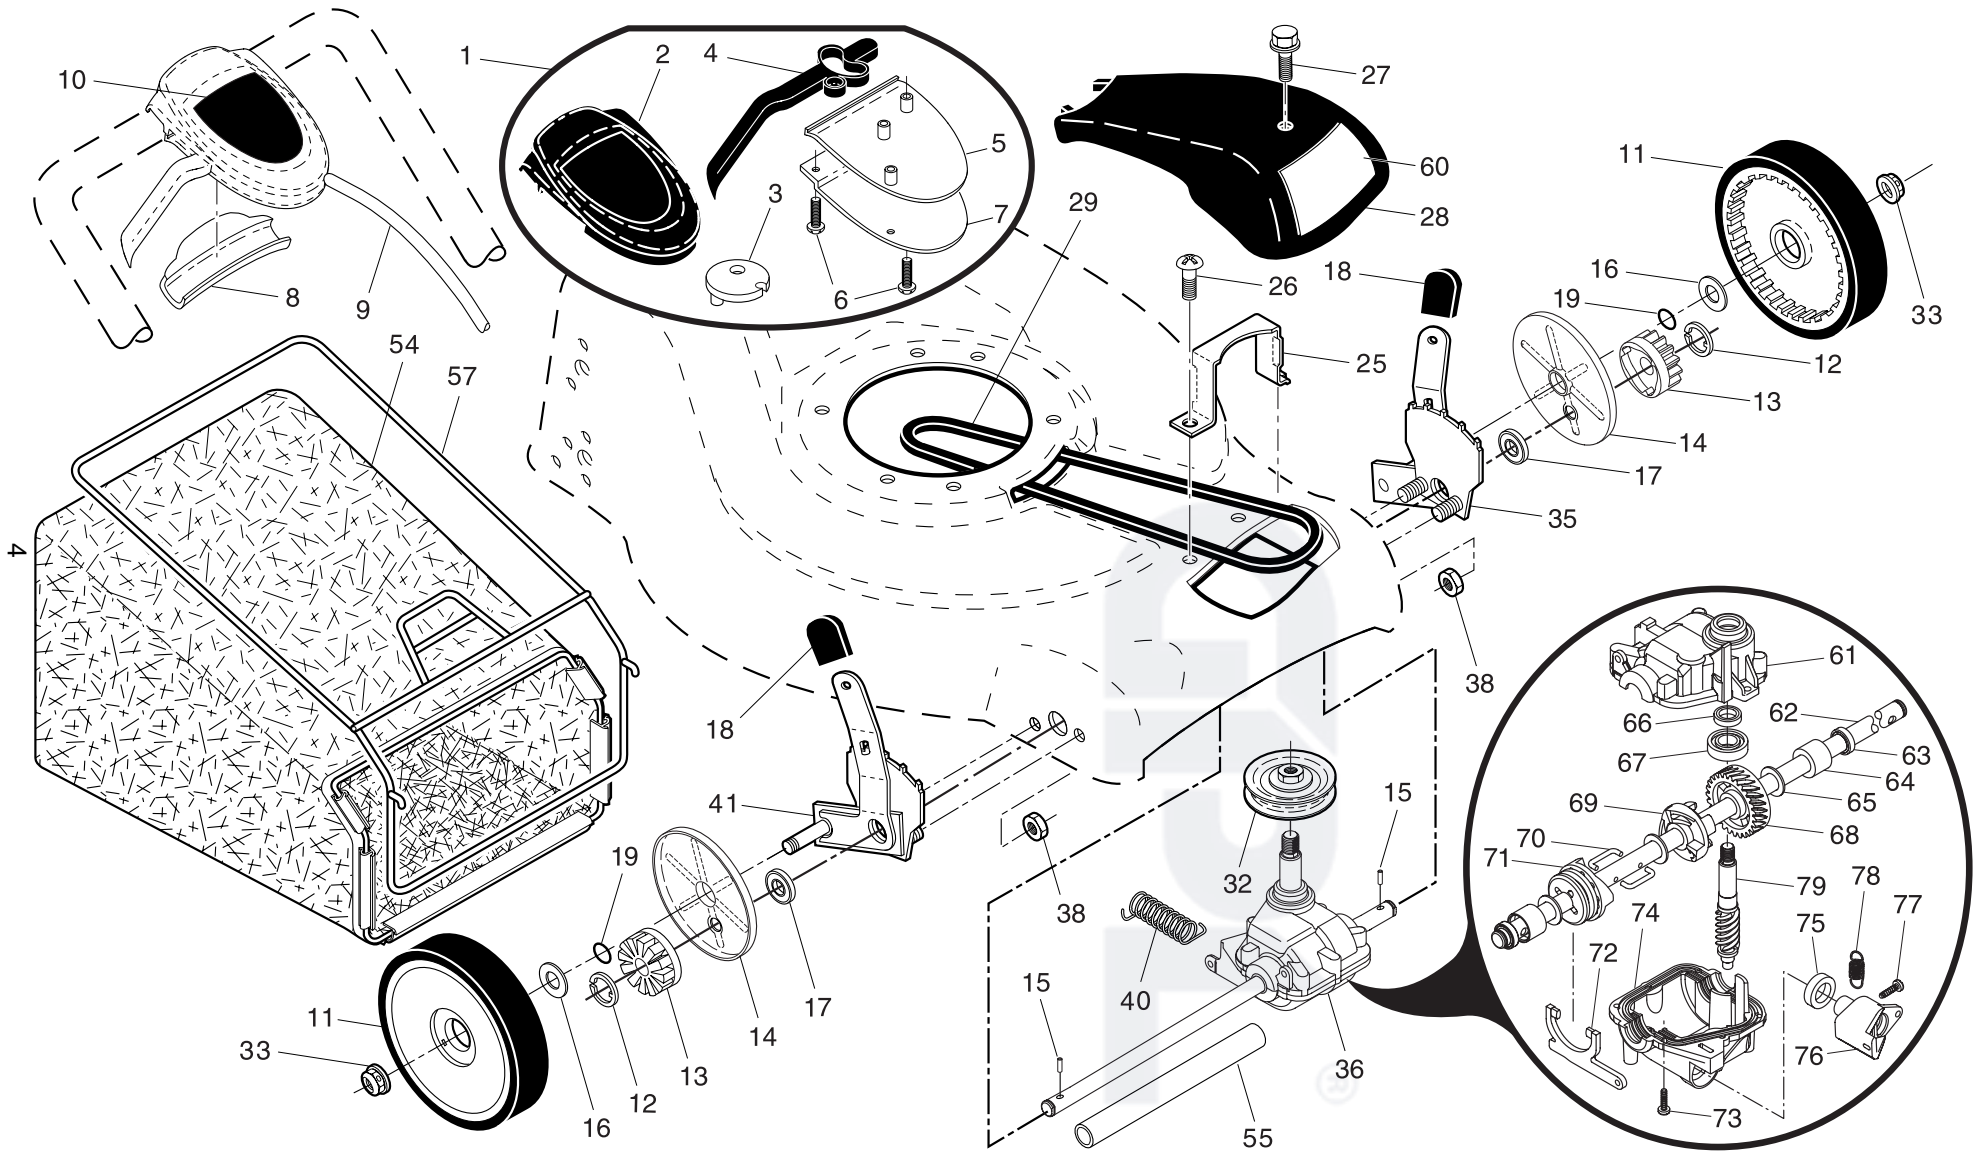

ROTARY LAWN MOWER - - MODEL NUMBER **LM2153CMDAW** (96141005900) PRODUCT NO. 961 41 00-59

ROTARY LAWN MOWER - - MODEL NUMBER **LM2153CMDAW** (96141005900) PRODUCT NO. 961 41 00-59

KEY NO.	PART NO.	DESCRIPTION	KEY NO.	PART NO.	DESCRIPTION
1	532 19 61-78	Drive Control Assembly (Includes Cable)	40	532 19 28-49	Spring
2	532 19 57-45	Cover, Drive Control, Upper	41	532 19 51-07	Kit, Wheel Adjuster, RH (Includes Knob and Bearing)
3	532 18 73-53	Pulley	54	532 40 19-05	Grassbag Assembly
4	532 18 82-81	Lever, Drive Control	55	532 17 57-39	Driveshaft Cover
5	532 19 57-44	Cover, Drive Control, Lower	57	532 19 46-43	Frame, Grassbag
6	532 18 16-98	Screw	60	532 19 34-58	Decal, Drive Cover
7	532 40 07-23	Bracket, Drive	61	532 19 68-86	Case, Upper
8	532 18 49-87	Cap, Drive	62	532 19 68-85	Shaft, Output
9	532 19 61-80	Cable Assembly, Drive	63	532 18 35-08	Seal, Output Shaft
10	532 19 34-66	Decal, Drive	64	532 18 35-11	Bushing
11	532 40 25-67	Wheel & Tire Assembly	65	532 18 35-09	Washer
12	812 00 00-58	E-Ring	66	532 18 35-14	Seal, Worm Shaft
13	532 75 00-03	Pinion	67	532 18 35-06	Bearing, Ball
14	532 18 94-03	Dust Cover	68	532 18 34-99	Gear, 27 Teeth
15	532 19 10-17	Pawl, Drive	69	532 19 68-84	Fixed Dog Clutch
16	532 06 77-25	Washer 1/2 x 1-1/2 x .134	70	532 18 35-05	Wireform
17	532 19 10-39	Bearing, Wheel Adjuster	71	532 19 68-83	Movable Dog Clutch
18	532 70 10-37	Selector Knob	72	532 19 68-82	Fork
25	532 19 90-89	Belt Keeper	73	532 18 35-13	Screw, Case
26	532 15 00-78	Screw	74	532 19 68-81	Case, Lower
27	532 17 52-62	Pan Head Tapping Screw #10-24 x 2-3/4	75	532 19 68-80	Seal, Lever
28	532 18 14-68	Drive Cover	76	532 19 68-79	Lever
29	532 19 68-53	V-Belt	77	532 19 68-78	Screw, Lever
32	532 19 40-18	Drive Pulley	78	532 19 68-77	Spring
33	532 08 39-23	Locknut, Hex	79	532 18 35-02	Shaft, Worm
35	532 19 51-10	Kit, Wheel Adjuster, LH (Includes Knob and Bearing)			
36	532 18 82-96	Gearcase Assembly, Complete			
38	873 80 04-00	Locknut, Hex 1/4-20			

NOTE: All component dimensions given in U.S. inches. 1 inch = 25.4 mm. **IMPORTANT:** Use only Original Equipment Manufacturer (O.E.M.) replacement parts. Failure to do so could be hazardous, damage your lawn mower and void your warranty.