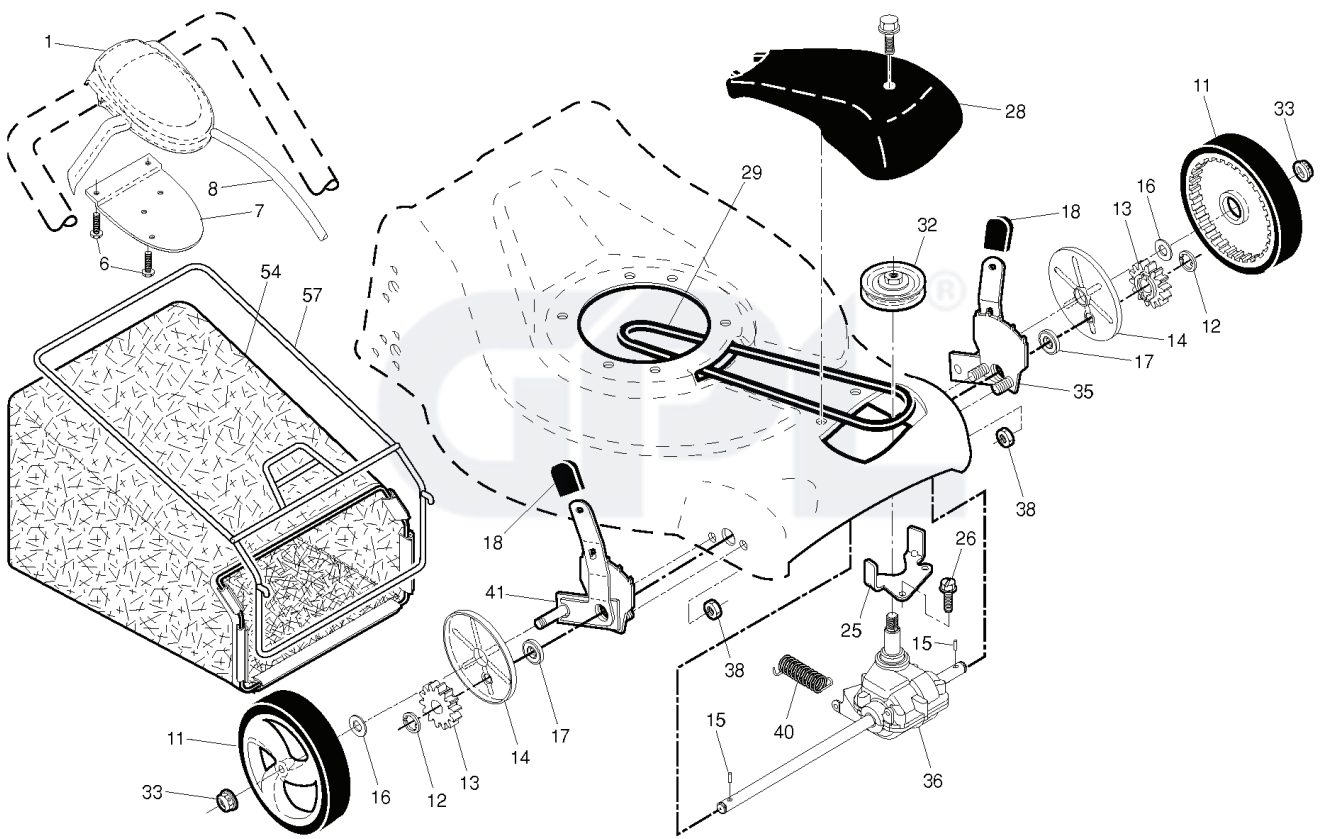

LM 2153 CMDAE, 96141022203, 2010-12

GPL[®]

SPARE PARTS LIST

REF.	PART NO.	DESCRIPTION	REMARK	QTY.	KIT
1	532425216	DRIVE CONTROL		1	8
6	532181698	SCREW		1	
7	532400723	BRACKET		1	
8	532406259	CABLE ASSY		1	
11	532402567	WHEEL		1	
12	812000058	E-CLIP		1	
13	532403849	PINION		1	
14	532189403	DUST COVER		1	
15	532404845	PAWL DRIVE		1	
16	532067725	WASHER		1	
17	532421836	BEARING		1	
18	532701037	KNOB		1	
25	532411663	GUIDE COURROIE		1	
26	532163409	SCREW		1	
28	532432662	DRIVE COVER		1	
29	532194149	BELT		1	
32	532194018	PULLEY		1	
33	532409148	NUT		1	
35	532438485	ADJUSTER		1	17, 18
36	532404833	GEARCASE ASSEMBLY, COMPLETE		1	
38	873800400	NUT		1	
40	532406558	SPRING		1	
41	532438486	ADJUSTER		1	17, 18
54	532194853	GRASSBAG		1	
57	532411950	FRAME		1	