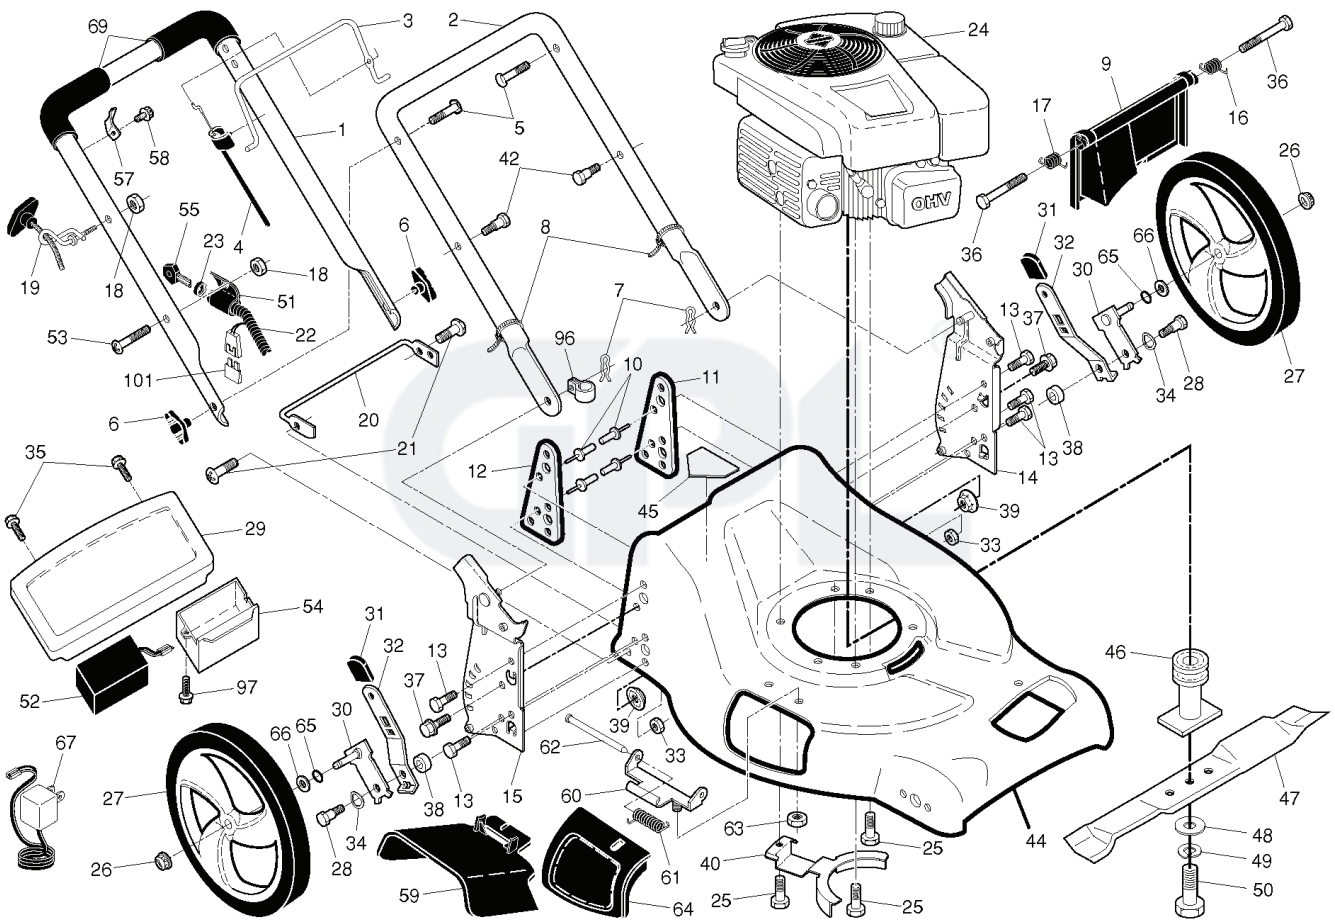

LM 2153 CMDAE, 96141022203, 2010-12

GPL[®]

SPARE PARTS LIST

REF.	PART NO.	DESCRIPTION	REMARK	QTY.	KIT
1	532425216	DRIVE CONTROL		1	8
6	532181698	SCREW		1	
7	532400723	BRACKET		1	
8	532406259	CABLE ASSY		1	
11	532402567	WHEEL		1	
12	812000058	E-CLIP		1	
13	532403849	PINION		1	
14	532189403	DUST COVER		1	
15	532404845	PAWL DRIVE		1	
16	532067725	WASHER		1	
17	532421836	BEARING		1	
18	532701037	KNOB		1	
25	532411663	GUIDE COURROIE		1	
26	532163409	SCREW		1	
28	532432662	DRIVE COVER		1	
29	532194149	BELT		1	
32	532194018	PULLEY		1	
33	532409148	NUT		1	
35	532438485	ADJUSTER		1	17, 18
36	532404833	GEARCASE ASSEMBLY, COMPLETE		1	
38	873800400	NUT		1	
40	532406558	SPRING		1	
41	532438486	ADJUSTER		1	17, 18
54	532194853	GRASSBAG		1	
57	532411950	FRAME		1	