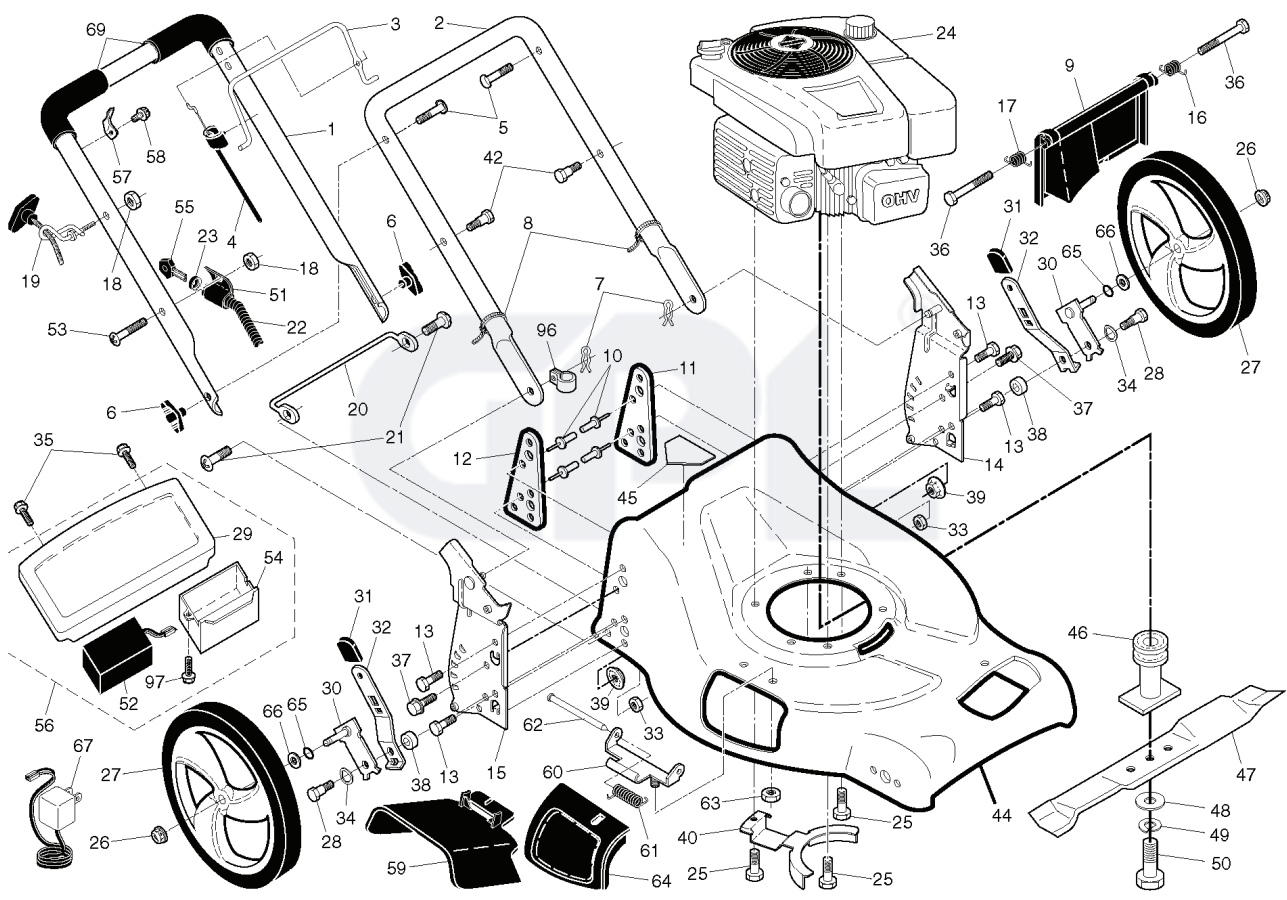

LM 2153 CMDAE, 96141022202, 2010-02

GPL[®]

SPARE PARTS LIST

REF.	PART NO.	DESCRIPTION	REMARK	QTY.	KIT
1	532425216	DRIVE CONTROL		1	8
2	532413542	COVER		1	
3	532406262	PULLEY		1	
4	532190038	LEVER		1	
5	532413541	COVER		1	
6	532181698	SCREW		1	
7	532400723	BRACKET		1	
8	532406259	CABLE ASSY		1	
11	532402567	WHEEL		1	
12	812000058	E-CLIP		1	
13	532403849	PINION		1	
14	532189403	DUST COVER		1	
15	532404845	PAWL DRIVE		1	
16	532067725	WASHER		1	
17	532191039	BEARING		1	
18	532701037	KNOB		1	
25	532411663	GUIDE COURROIE		1	
26	532163409	SCREW		1	
27	532175262	SCREW		1	
28	532181467	DRIVE COVER		1	
29	532194149	BELT		1	
32	532194018	PULLEY		1	
33	532409148	NUT		1	
35	532424201	ADJUSTER		1	17. 18
36	532404833	GEARCASE ASSEMBLY, COMPLETE		1	
38	873800400	NUT		1	
40	532406558	SPRING		1	
41	532424200	ADJUSTER		1	17. 18
54	532194853	GRASSBAG		1	
57	532411950	FRAME		1	