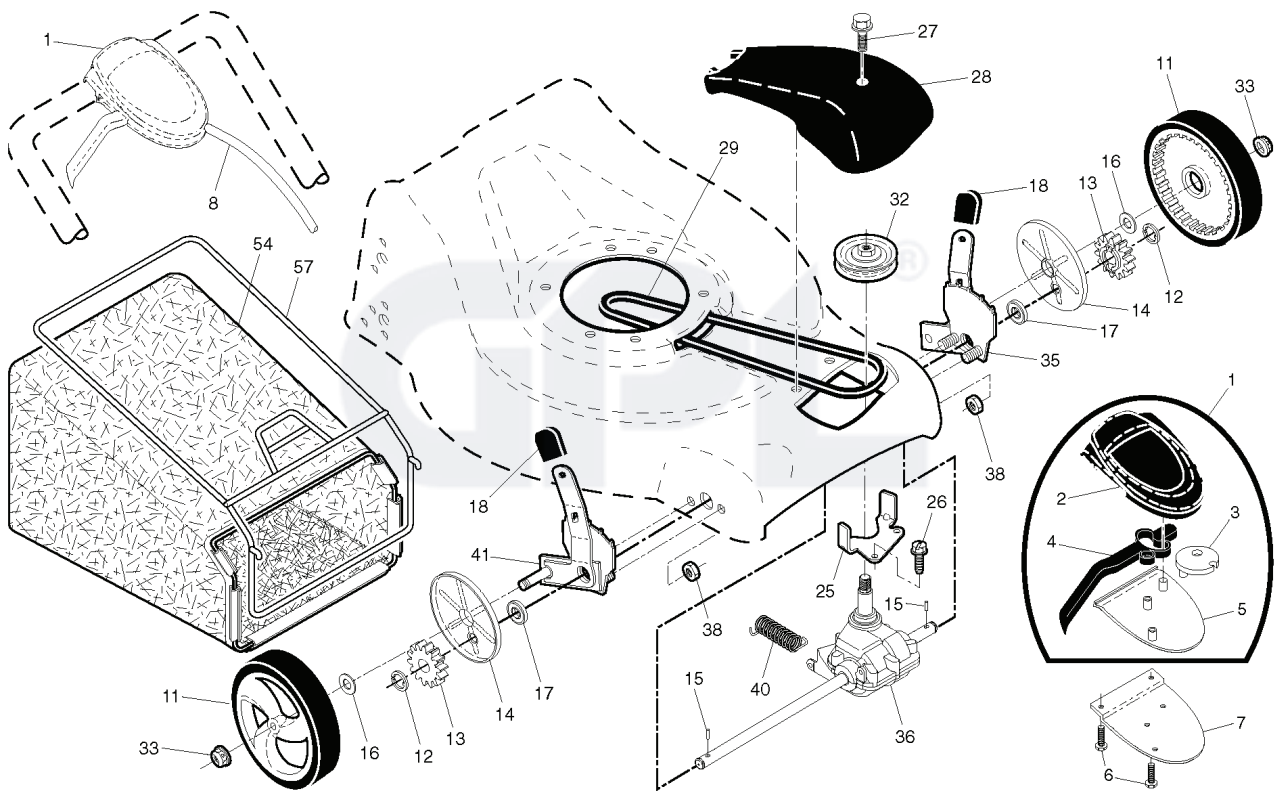

LM 2153 CMDAE, 96141022202, 2010-02

GPL[®]

SPARE PARTS LIST

REF.	PART NO.	DESCRIPTION	REMARK	QTY.	KIT
1	532425216	DRIVE CONTROL		1	8
2	532413542	COVER		1	
3	532406262	PULLEY		1	
4	532190038	LEVER		1	
5	532413541	COVER		1	
6	532181698	SCREW		1	
7	532400723	BRACKET		1	
8	532406259	CABLE ASSY		1	
11	532402567	WHEEL		1	
12	812000058	E-CLIP		1	
13	532403849	PINION		1	
14	532189403	DUST COVER		1	
15	532404845	PAWL DRIVE		1	
16	532067725	WASHER		1	
17	532191039	BEARING		1	
18	532701037	KNOB		1	
25	532411663	GUIDE COURROIE		1	
26	532163409	SCREW		1	
27	532175262	SCREW		1	
28	532181467	DRIVE COVER		1	
29	532194149	BELT		1	
32	532194018	PULLEY		1	
33	532409148	NUT		1	
35	532424201	ADJUSTER		1	17. 18
36	532404833	GEARCASE ASSEMBLY, COMPLETE		1	
38	873800400	NUT		1	
40	532406558	SPRING		1	
41	532424200	ADJUSTER		1	17. 18
54	532194853	GRASSBAG		1	
57	532411950	FRAME		1	