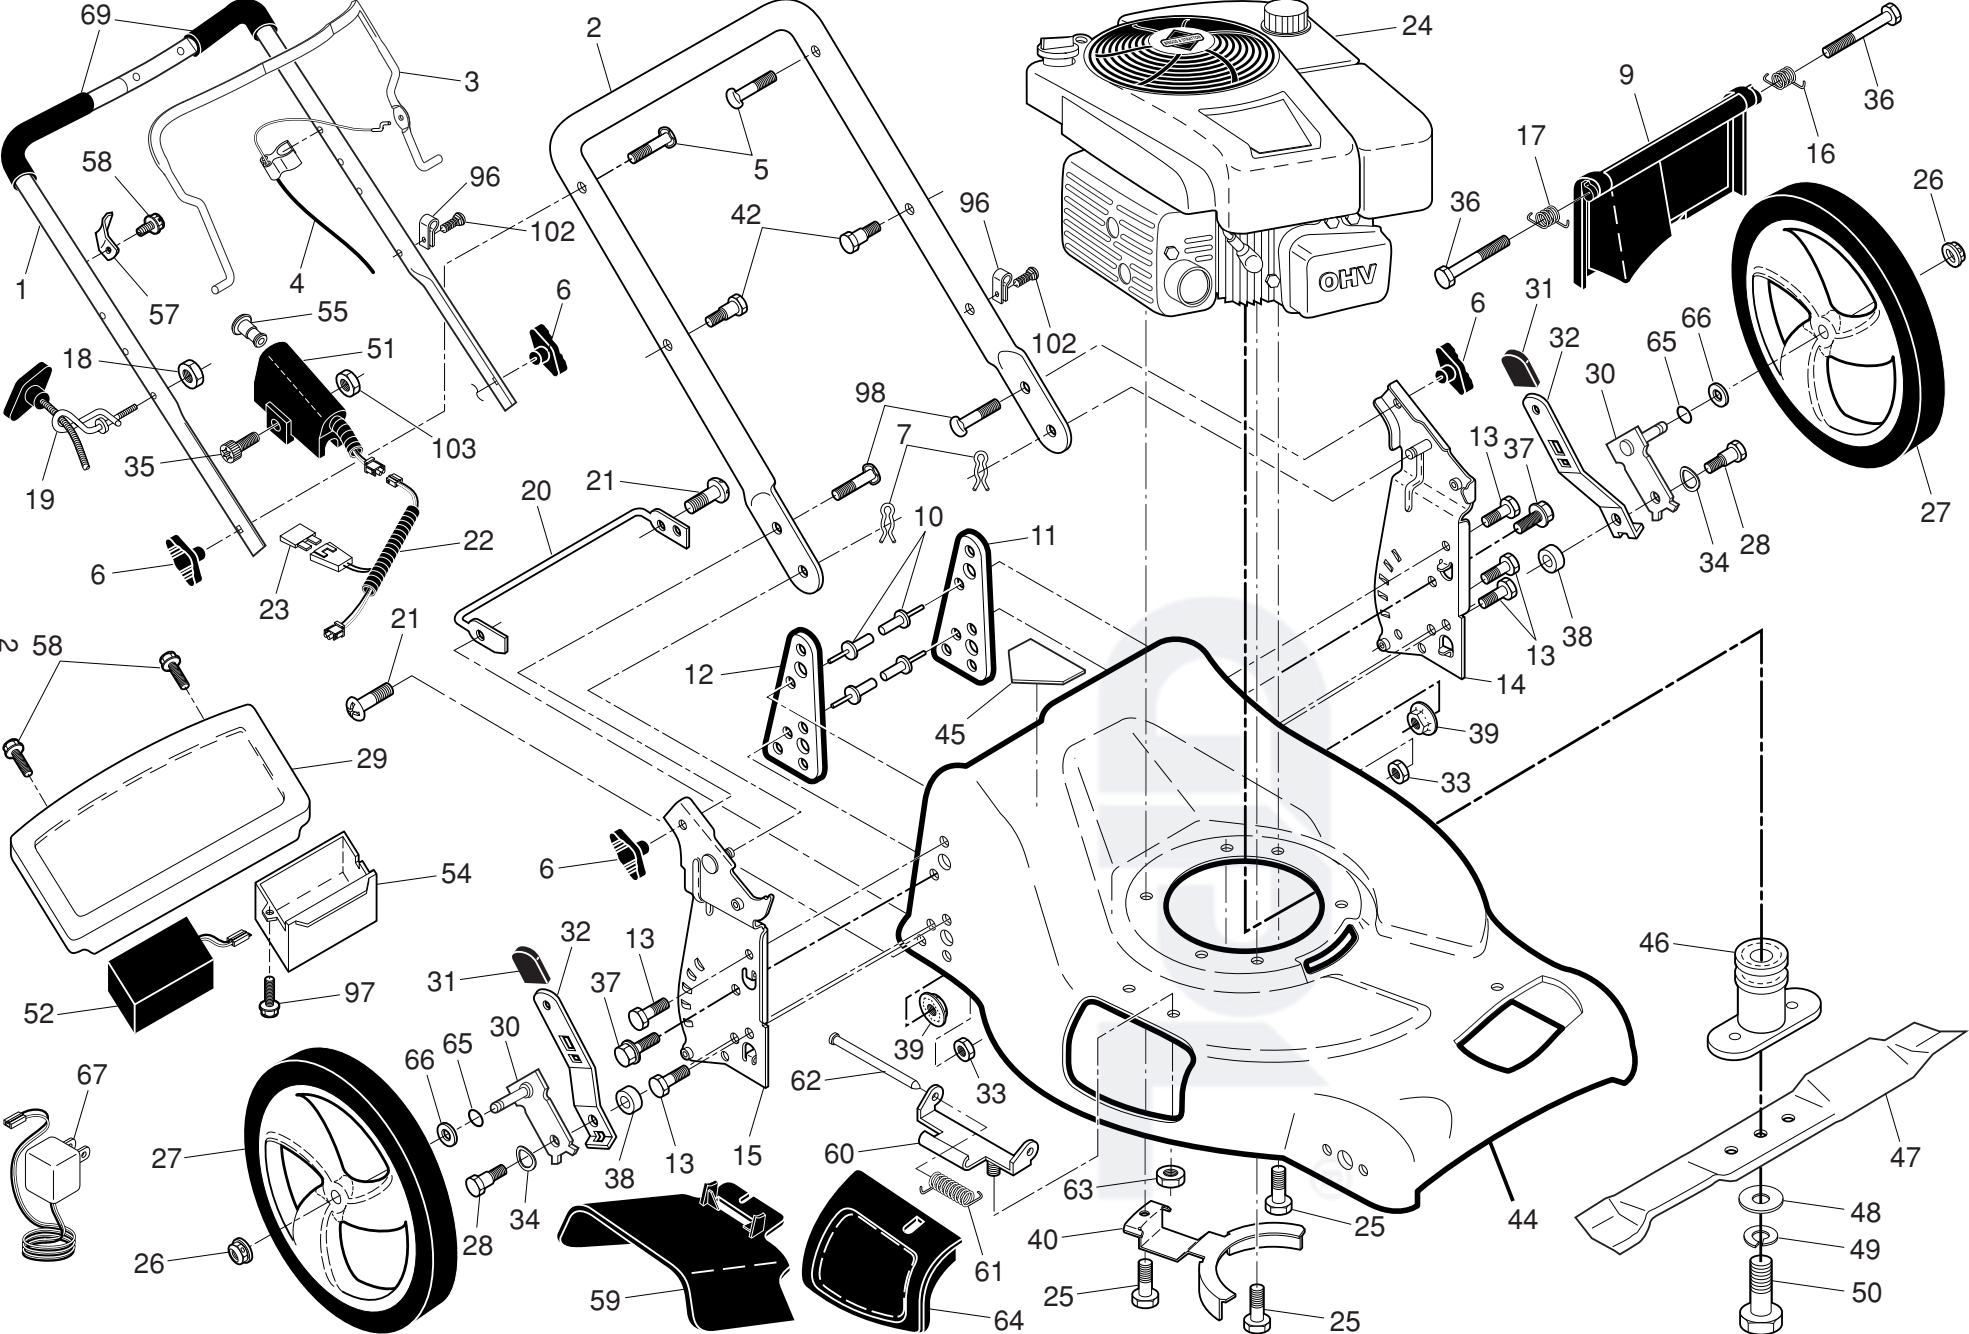

JONSERED ROTARY LAWN MOWER - MODEL NO. LM 2153CMDAE (96141027600) PRODUCT NO. 961 41 02-76

JONSERED ROTARY LAWN MOWER - MODEL NO. LM 2153CMDAE (96141027600) PRODUCT NO. 961 41 02-76

KEY NO.	PART NO.	DESCRIPTION	KEY NO.	PART NO.	DESCRIPTION
1	580 63 87-09	Upper Handle Assembly (Includes Foam Grip)	39	532 15 53-77	Locknut, Hex, Flanged, Serrated 5/16-18
2	532 43 45-39	Lower Handle	40	532 43 50-59	Belt Keeper
3	532 42 65-05	Control Bar	42	532 17 55-51	Bolt, Shoulder
4	532 41 53-50	Cable, Engine Zone Control	44	532 43 90-57	Kit, Lawn Mower Housing (Includes Key Numbers 10, 11, 12 and 45)
5	532 19 15-74	Handle Bolt	45	532 18 21-66	Danger Decal
6	532 19 19-38	Handle Knob	46	532 43 22-79	Blade Adapter / Pulley
7	532 05 17-93	Hairpin Cotter	47	532 19 93-77	Blade, 21"
9	532 40 69-85	Rear Door Assembly	48	532 85 10-74	Hardened Washer
10	532 12 84-15	Pop Rivet	49	532 85 02-63	Helical Washer 3/8-24 x 1-3/8 Grade 8
11	532 41 05-40	Support Bracket, LH	50	532 85 10-84	Hex Head Machine Screw 3/8-24 x 1-3/8 Grade 8
12	532 41 05-42	Support Bracket, RH	51	580 91 55-01	Electric Start Assembly (Includes Switch Housing, Switch and Wiring Harness)
13	817 06 04-10	Screw 1/4-20 x 5/8	52	532 18 95-89	Battery
14	532 43 45-13	Handle Bracket Assembly, LH	54	532 18 62-37	Box, Battery
15	532 43 45-12	Handle Bracket Assembly, RH	55	580 91 52-01	Button, Start
16	532 40 54-17	Spring, Rear Door, LH	57	532 43 00-34	Bracket, Upstop
17	532 40 54-18	Spring, Rear Door, RH	58	532 17 88-48	Screw, Hex Washer Head #10-16 x 5/8
18	532 13 20-04	Keps Locknut 1/4-20	59	532 17 50-71	Discharge Deflector
19	532 19 47-88	Rope Guide	60	532 17 57-35	Hinge Bracket
20	532 43 61-19	Foot Guard	61	532 19 30-00	Hinge Spring
21	817 49 04-16	Hinge Screw 1/4-20 x 1-1/4	62	532 17 56-50	Hinge Rod
22	580 80 59-01	Wiring Harness	63	873 80 04-00	Nut, Hex
23	532 42 59-37	Fuse	64	532 17 50-66	Mulcher Door
24	- - -	Engine, Briggs & Stratton, Model Number 12S905-0111-H1 (order parts from engine manufacturer)	65	532 19 74-80	O-Ring
25	532 15 04-06	Hex Head Thread Rolling Screw 3/8-16 x 1-1/8	66	532 08 83-48	Washer, Flat
26	532 40 91-49	Hex Flange Nut	67	532 19 24-36	Charger, Battery
27	532 43 27-47	Wheel & Tire Assembly	69	532 18 27-48	Grip, Foam
28	532 40 16-38	Shoulder Bolt 5/16-18 x .33	96	532 19 79-91	Clip, Cable
29	532 41 11-90	Trimplate Assembly	97	817 41 13-08	Screw
30	532 41 31-41	Axle Arm Assembly, Rear	98	872 25 05-05	Bolt
31	532 70 10-37	Selector Knob	102	532 42 81-24	Fastener, Push
32	532 40 98-89	Selector Spring	103	532 44 66-95	Nut, Hex
33	873 80 05-00	Nut, Hex	--	532 18 21-91	Warning Decal (not shown)
34	532 40 16-30	Washer, Curved, Cylindrical	--	115 49 69-20	Operator's Manual, European
35	532 44 66-94	Screw	--	115 49 69-10	Operator's Manual, Scandinavian
36	532 18 41-93	Bolt	--	115 49 69-50	Operator's Manual, East Bloc
37	874 78 05-12	Screw	--	115 49 69-40	Operator's Manual, Baltic
38	532 40 16-29	Spacer			

NOTE: All component dimensions given in U.S. inches. 1 inch = 25.4 mm. **IMPORTANT:** Use only Original Equipment Manufacturer (O.E.M.) replacement parts. Failure to do so could be hazardous, damage your lawn mower and void your warranty.