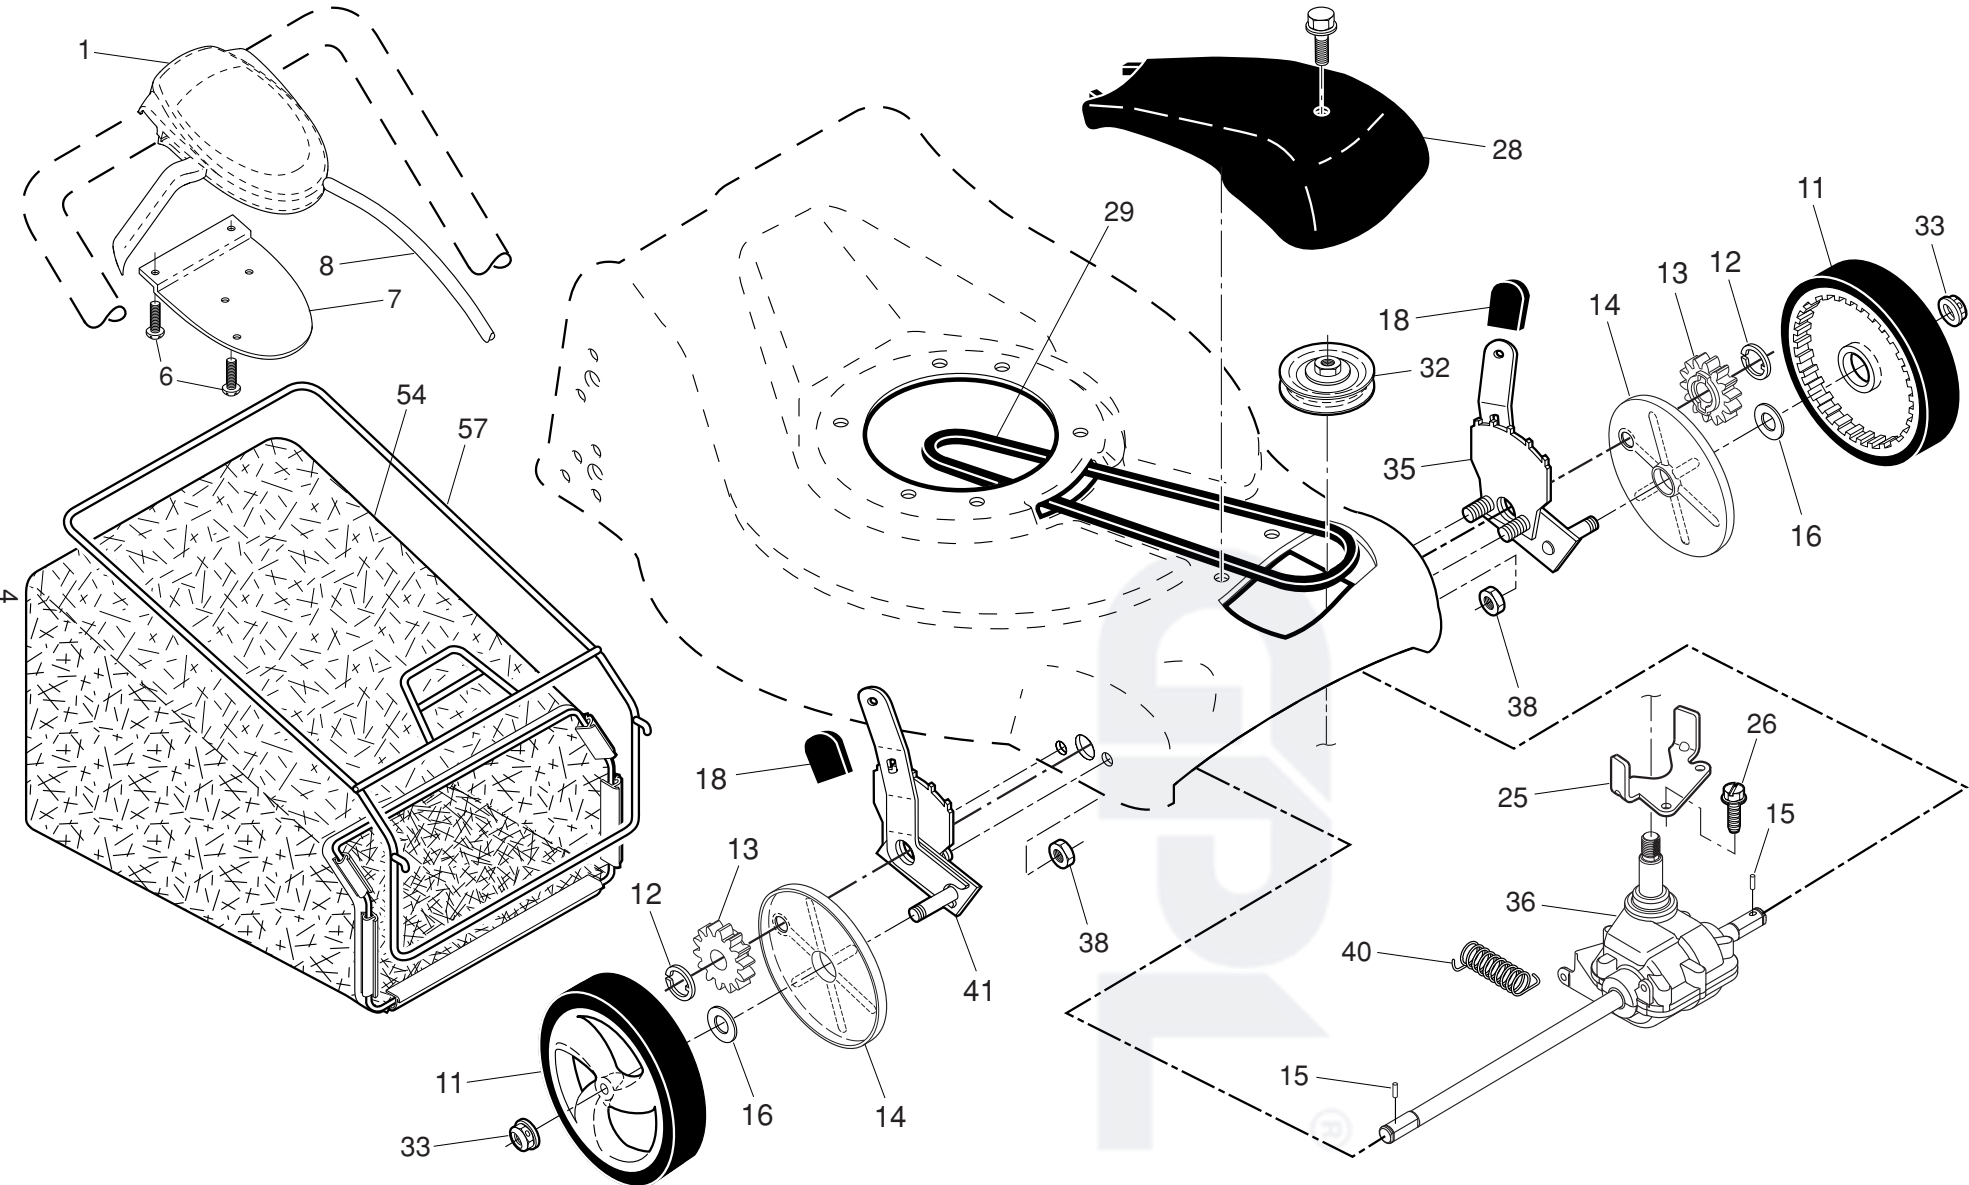

JONSERED ROTARY LAWN MOWER - MODEL NO. LM 2153CMDAE (96141027600) PRODUCT NO. 961 41 02-76

JONSERED ROTARY LAWN MOWER - MODEL NO. LM 2153CMDAE (96141027600) PRODUCT NO. 961 41 02-76

KEY NO.	PART NO.	DESCRIPTION	KEY NO.	PART NO.	DESCRIPTION
1	532 42 52-16	Drive Control Assembly (Includes Cable)	28	532 43 26-63	Drive Cover Assembly (Includes Mounting Screw and Pushnut)
6	532 18 16-98	Screw #8 x .62	29	532 19 41-49	V-Belt
7	532 40 07-23	Mounting Bracket, Drive Control	32	532 44 32-62	Pulley, Drive
8	532 40 62-59	Cable, Drive Control	33	532 40 91-48	Locknut, Hex
11	532 40 25-67	Wheel & Tire Assembly	35	532 43 84-85	Kit, Wheel Adjuster, LH (Includes Knob and Bearing)
12	812 00 00-58	E-Ring	36	532 40 48-33	Gear Case Assembly, Complete
13	532 40 38-49	Pinion	38	873 80 04-00	Locknut, Hex 1/4-20
14	581 84 04-01	Dust Cover	40	532 40 65-58	Spring
15	532 40 48-45	Pawl, Drive	41	532 43 84-86	Kit, Wheel Adjuster, RH (Includes Knob and Bearing)
16	532 06 77-25	Washer 1/2 x 1-1/2 x .134	54	580 95 34-02	Grassbag Assembly
18	532 70 10-37	Selector Knob	57	532 41 19-50	Frame, Grassbag
25	532 43 17-11	Belt Keeper			
26	532 16 34-09	Screw, Hi-Lo Thread #12-16 x 5/8			

NOTE: All component dimensions given in U.S. inches. 1 inch = 25.4 mm. **IMPORTANT:** Use only Original Equipment Manufacturer (O.E.M.) replacement parts. Failure to do so could be hazardous, damage your lawn mower and void your warranty.