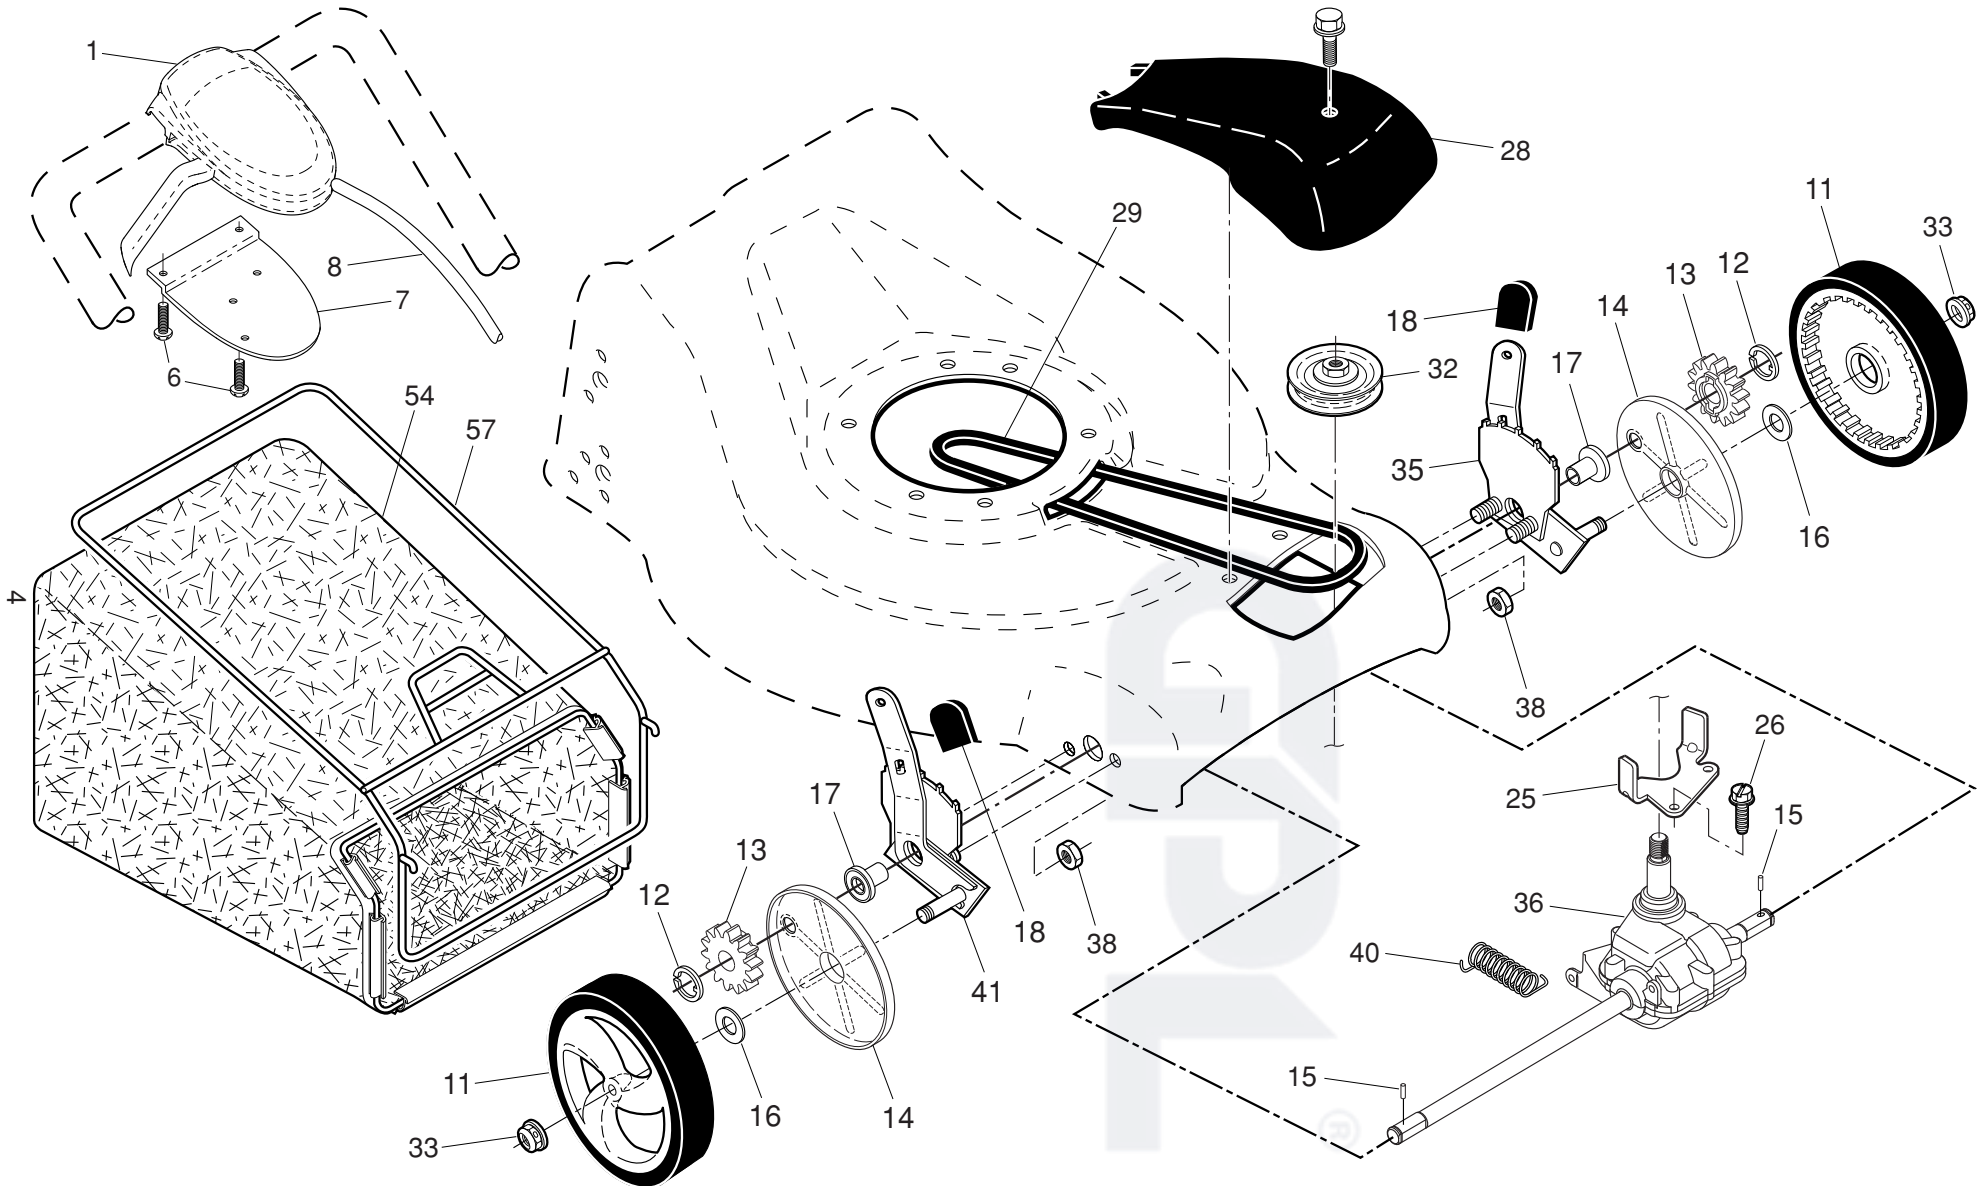

ROTARY LAWN MOWER - MODEL NUMBER **LM 2153CMDAE** (96141022204) PRODUCT NO. 961 41 02-22

ROTARY LAWN MOWER - MODEL NUMBER **LM 2153CMDAE** (96141022204) PRODUCT NO. 961 41 02-22

KEY NO.	PART NO.	DESCRIPTION	KEY NO.	PART NO.	DESCRIPTION
1	532 42 52-16	Drive Control Assembly (Includes Cable)	26	532 16 34-09	Screw, Hi-Lo Thread #12-16 x 5/8
6	532 18 16-98	Screw #8 x .62	28	532 43 26-62	Drive Cover Assembly (Includes Mounting Screw and Pushnut)
7	532 40 07-23	Mounting Bracket, Drive Control	29	532 19 41-49	V-Belt
8	532 40 62-59	Cable, Drive Control	32	532 44 32-62	Pulley, Drive
11	532 40 25-67	Wheel & Tire Assembly	33	532 40 91-48	Locknut, Hex
12	812 00 00-58	E-Ring	35	532 43 84-85	Kit, Wheel Adjuster, LH (Includes Knob and Bearing)
13	532 40 38-49	Pinion	36	532 40 48-33	Gear Case Assembly, Complete
14	532 18 94-03	Dust Cover	38	873 80 04-00	Locknut, Hex 1/4-20
15	532 40 48-45	Pawl, Drive	40	532 40 65-58	Spring
16	532 06 77-25	Washer 1/2 x 1-1/2 x .134	41	532 43 84-86	Kit, Wheel Adjuster, RH (Includes Knob and Bearing)
17	532 42 18-36	Bearing Assembly, Wheel Adjuster	54	532 19 48-53	Grassbag Assembly
18	532 70 10-37	Selector Knob	57	532 41 19-50	Frame, Grassbag
25	532 43 17-11	Belt Keeper			

NOTE: All component dimensions given in U.S. inches. 1 inch = 25.4 mm. **IMPORTANT:** Use only Original Equipment Manufacturer (O.E.M.) replacement parts. Failure to do so could be hazardous, damage your lawn mower and void your warranty.