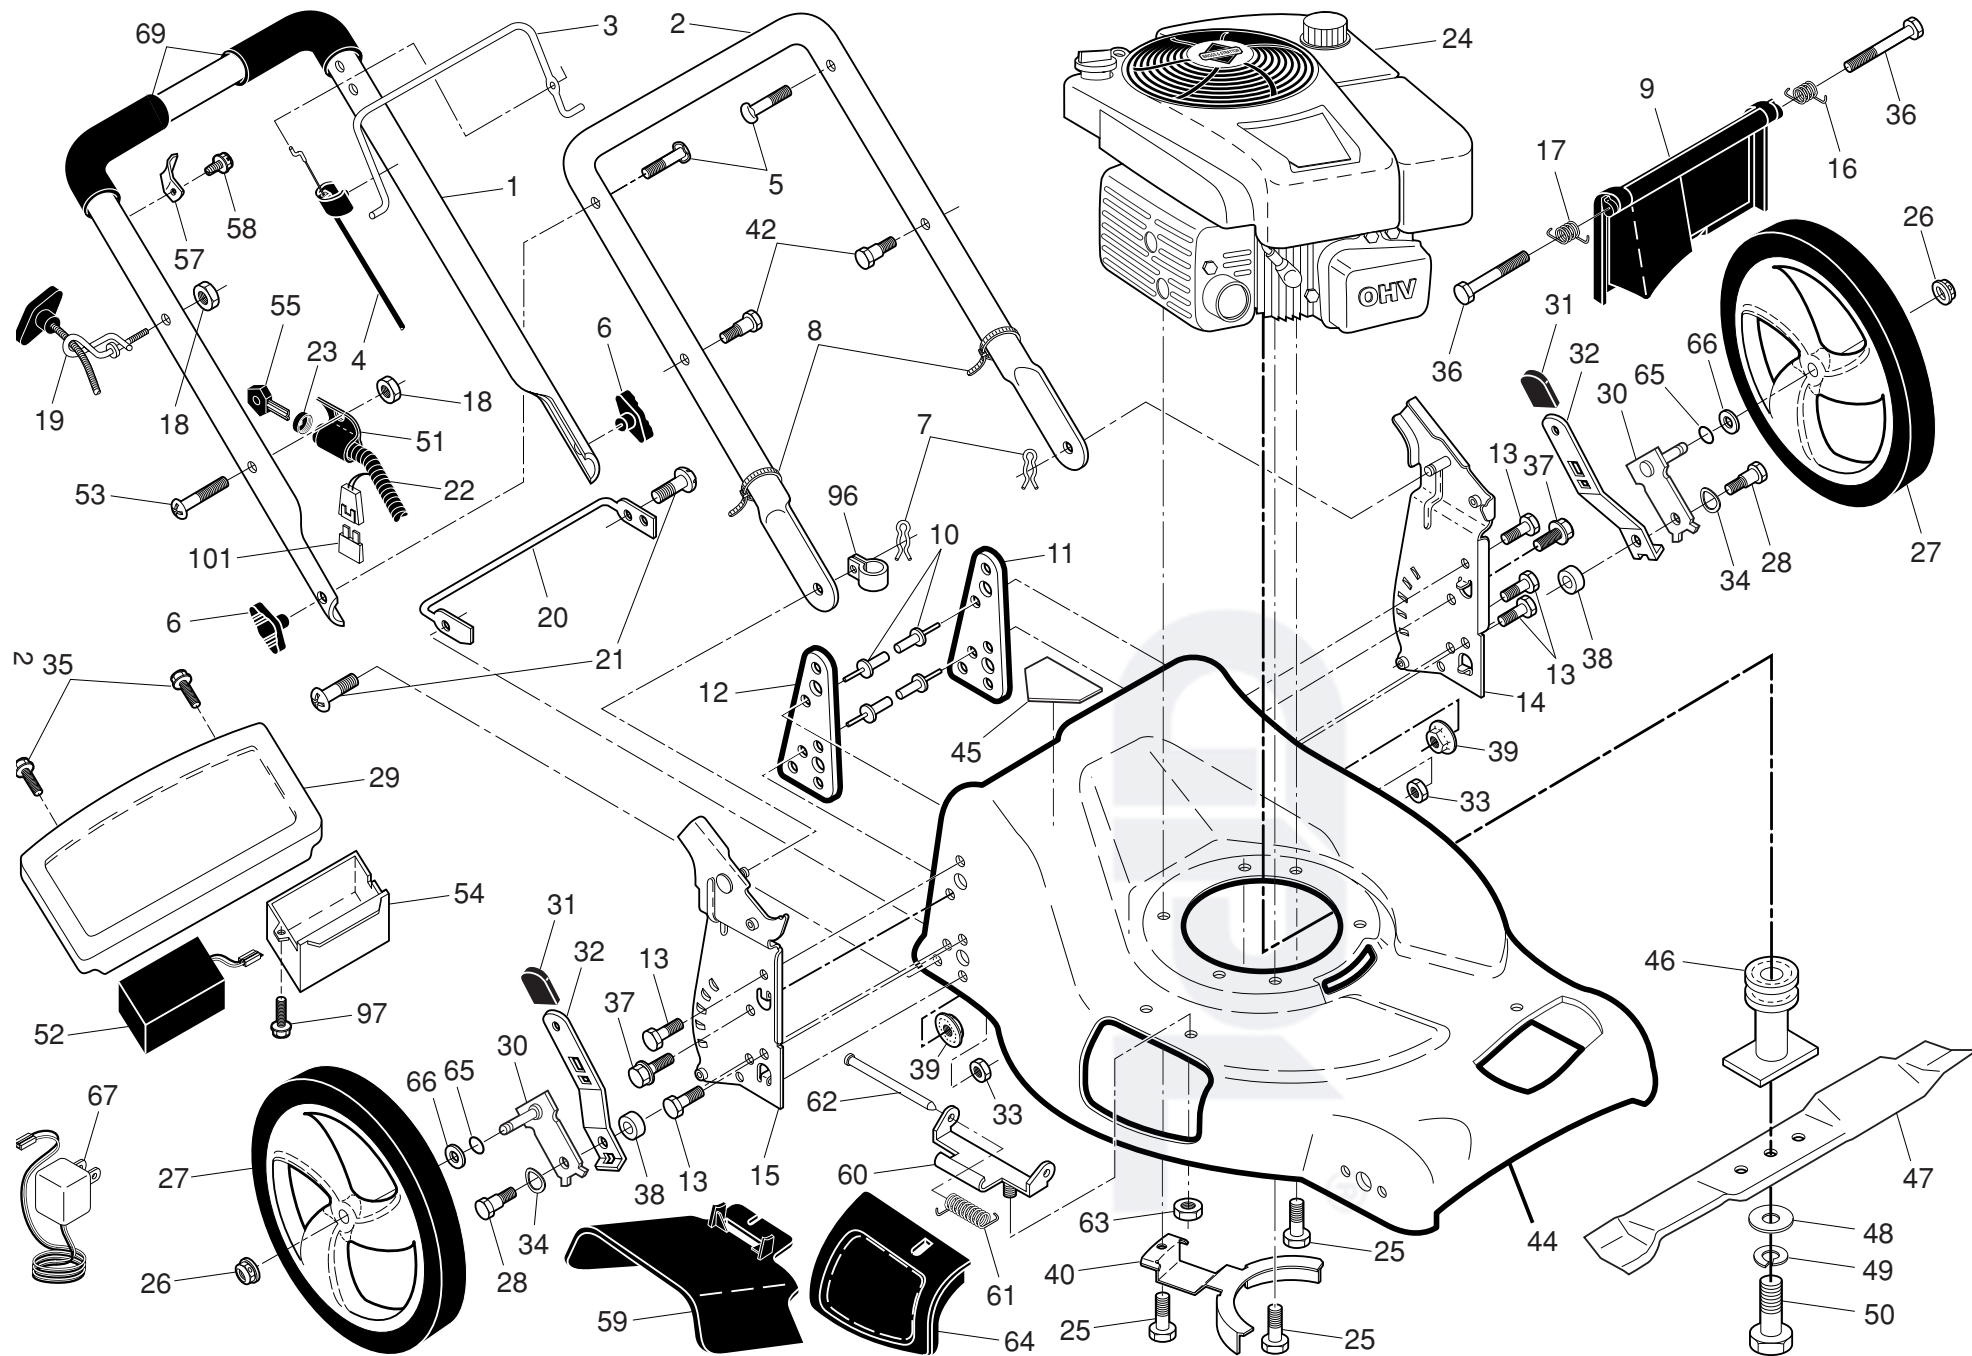

ROTARY LAWN MOWER - MODEL NUMBER LM 2153CMDAE (96141022204) PRODUCT NO. 961 41 02-22

ROTARY LAWN MOWER - MODEL NUMBER **LM 2153CMDAE** (96141022204) PRODUCT NO. 961 41 02-22

KEY NO.	PART NO.	DESCRIPTION	KEY NO.	PART NO.	DESCRIPTION
1	532 18 45-76	Upper Handle Assembly (Includes Foam Grip)	37	874 78 05-12	Screw
2	532 43 45-39	Lower Handle	38	532 40 16-29	Spacer
3	532 42 65-05	Control Bar	39	532 15 53-77	Locknut, Hex, Flanged, Serrated 5/16-18
4	532 41 53-50	Cable, Engine Zone Control	40	532 43 50-59	Belt Keeper
5	532 19 15-74	Handle Bolt	42	532 17 55-51	Bolt, Shoulder
6	532 19 19-38	Handle Knob	44	532 43 90-57	Kit, Lawn Mower Housing (Includes Key Numbers 10, 11, 12 and 45)
7	532 05 17-93	Hairpin Cotter	45	532 18 21-66	Danger Decal
8	532 06 64-26	Wire Tie	46	532 43 22-79	Blade Adapter / Pulley
9	532 40 69-85	Rear Door Assembly	47	532 19 93-77	Blade, 21"
10	532 12 84-15	Pop Rivet	48	532 85 10-74	Hardened Washer
11	532 41 05-40	Support Bracket, LH	49	532 85 02-63	Helical Washer 3/8-24 x 1-3/8 Grade 8
12	532 41 05-42	Support Bracket, RH	50	532 85 10-84	Hex Head Machine Screw 3/8-24 x 1-3/8 Grade 8
13	817 06 04-10	Screw 1/4-20 x 5/8	51	532 19 48-47	Wiring Harness (Includes Key Start Switch)
14	532 43 45-13	Handle Bracket Assembly, LH	52	532 18 95-89	Battery
15	532 43 45-12	Handle Bracket Assembly, RH	53	532 18 61-59	Screw
16	532 40 54-17	Spring, Rear Door, LH	54	532 18 62-37	Box, Battery
17	532 40 54-18	Spring, Rear Door, RH	55	532 18 03-31	Key
18	532 13 20-04	Keps Locknut 1/4-20	57	532 43 00-34	Bracket, Upstop
19	532 19 47-88	Rope Guide	58	532 17 88-48	Screw, Hex Washer Head #10-16 x 5/8
20	532 43 61-19	Foot Guard	59	532 17 50-71	Discharge Deflector
21	817 49 04-16	Hinge Screw 1/4-20 x 1-1/4	60	532 17 57-35	Hinge Bracket
22	532 40 95-67	Wiring Harness	61	532 19 30-00	Hinge Spring
23	532 19 48-48	Nut, Cap	62	532 17 56-50	Hinge Rod
24	- - -	Engine, Briggs & Stratton, Model Number 12S905-0111-H1 (order parts from engine manufacturer)	63	873 80 04-00	Nut, Hex
25	532 15 04-06	Hex Head Thread Rolling Screw 3/8-16 x 1-1/8	64	532 17 50-66	Mulcher Door
26	532 40 91-49	Hex Flange Nut	65	532 19 74-80	O-Ring
27	532 43 27-47	Wheel & Tire Assembly	66	532 08 83-48	Washer, Flat
28	532 40 16-38	Shoulder Bolt 5/16-18 x .33	67	532 19 24-36	Charger, Battery
29	532 41 11-90	Trimplate Assembly	69	532 18 27-48	Grip, Foam
30	532 41 31-41	Axle Arm Assembly, Rear	96	532 19 79-91	Clip, Cable
31	532 70 10-37	Selector Knob	97	817 41 13-08	Screw
32	532 40 98-89	Selector Spring	101	532 42 59-37	Fuse
33	873 80 05-00	Nut, Hex	--	532 18 21-34	Warning Decal (not shown)
34	532 40 16-30	Washer, Curved, Cylindrical	--	532 43 03-75	Operator's Manual, European
35	532 14 18-41	Screw	--	532 43 03-76	Operator's Manual, Scandinavian
36	532 18 41-93	Bolt	--	532 43 03-78	Operator's Manual, East Bloc
			--	532 43 03-77	Operator's Manual, Baltic

NOTE: All component dimensions given in U.S. inches. 1 inch = 25.4 mm. **IMPORTANT:** Use only Original Equipment Manufacturer (O.E.M.) replacement parts. Failure to do so could be hazardous, damage your lawn mower and void your warranty.