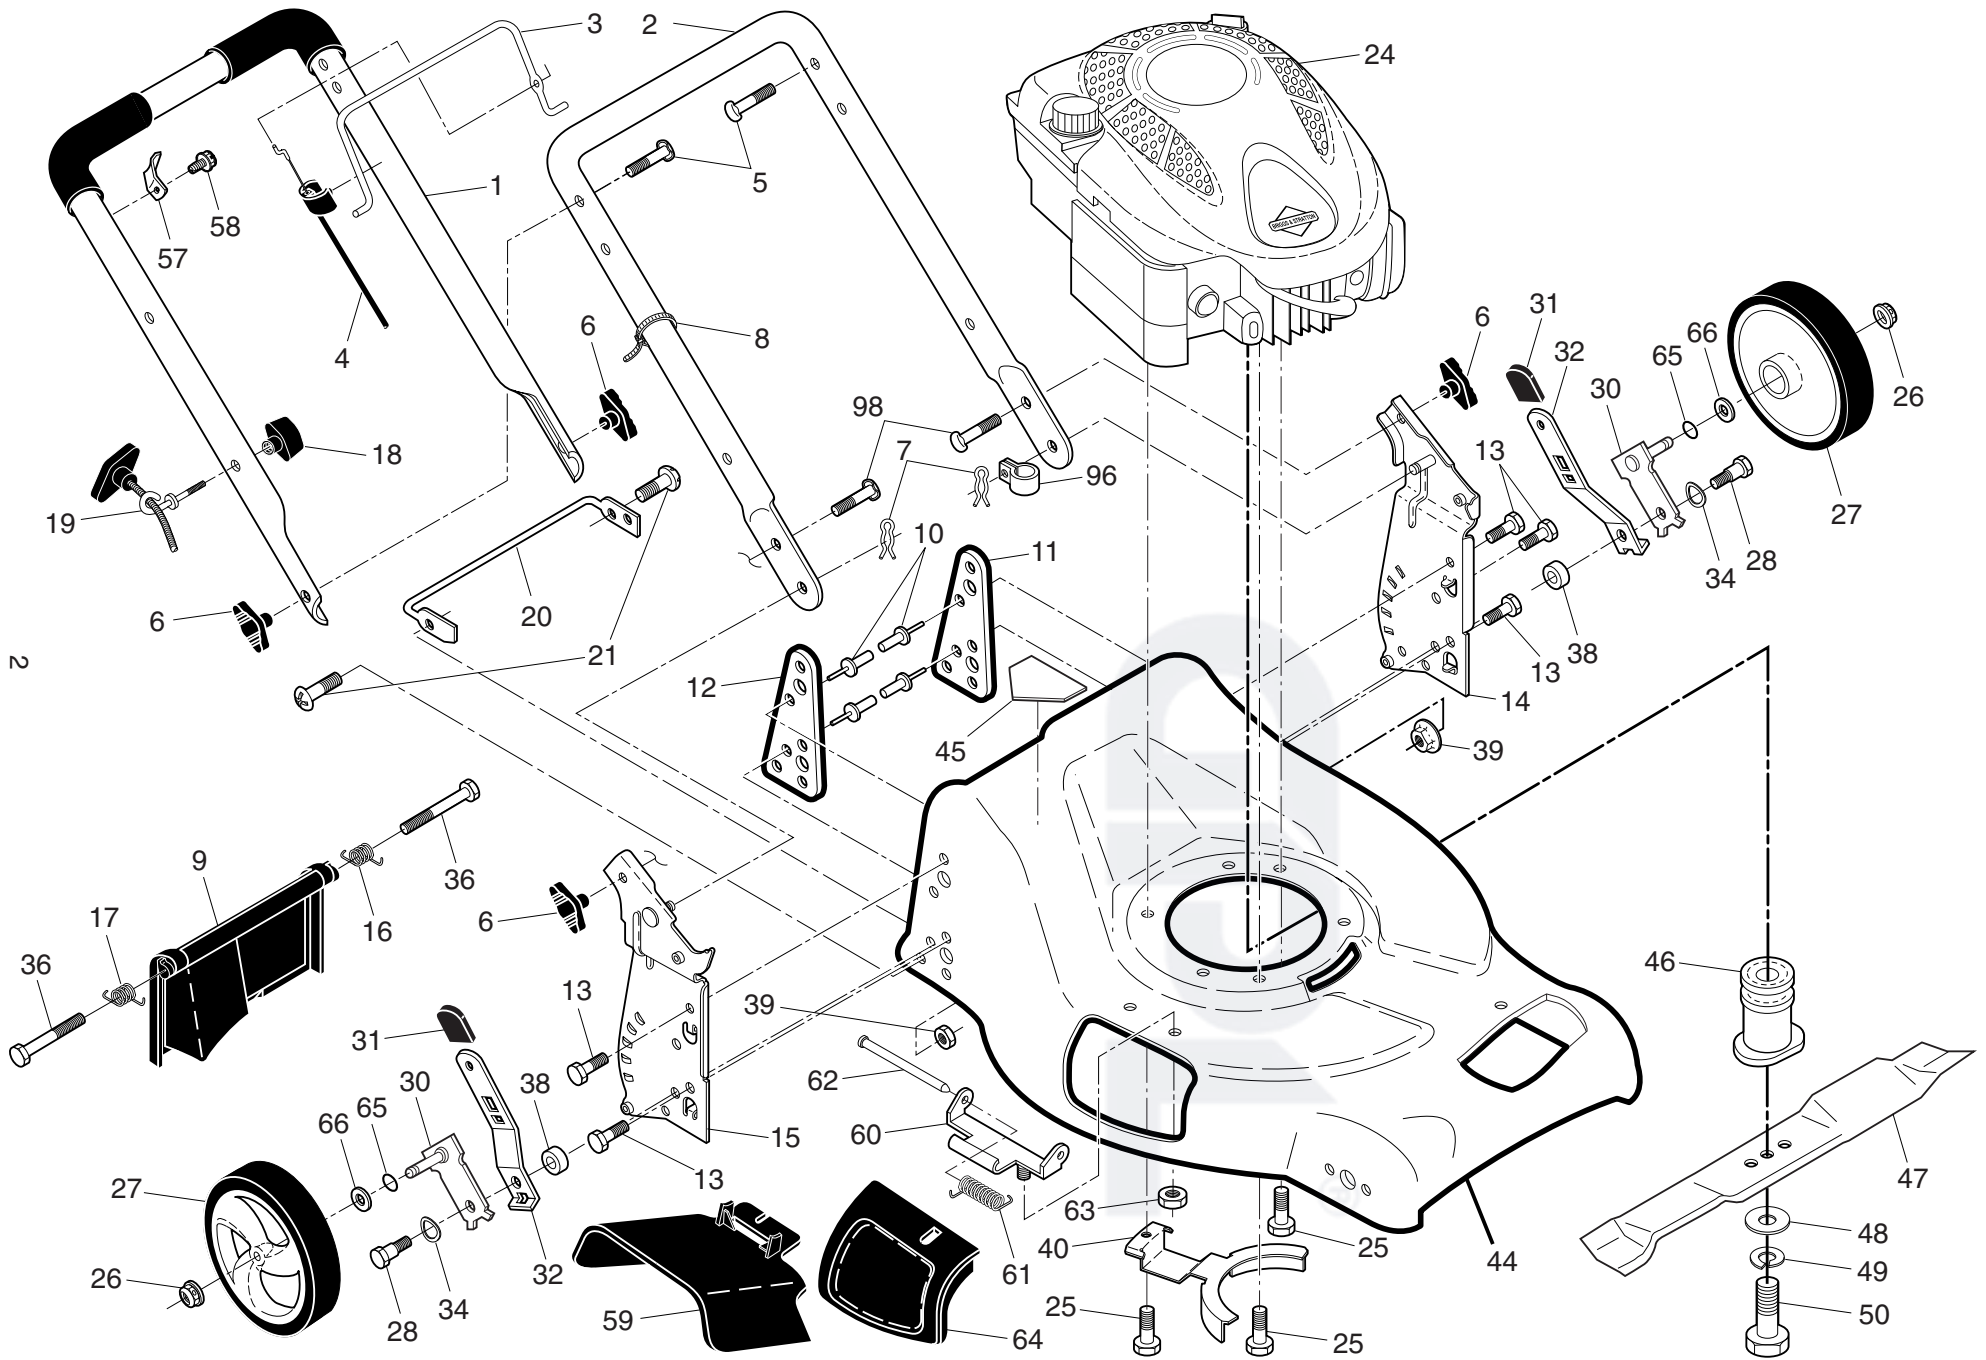

JONSERED ROTARY LAWN MOWER - MODEL NUMBER LM 2153CMDA (MFG. ID. NUMBER 96141028701)

JONSERED ROTARY LAWN MOWER - MODEL NUMBER LM 2153CMDA (MFG. ID. NUMBER 96141028701)

KEY NO.	PART NO.	DESCRIPTION	KEY NO.	PART NO.	DESCRIPTION
1	580 63 87-14	Upper Handle Assembly (Includes Foam Grip)	34	532 40 16-30	Washer, Curved, Cylindrical
2	532 43 45-14	Lower Handle	36	532 18 41-93	Bolt
3	532 42 65-05	Control Bar	38	532 40 16-29	Spacer
4	532 41 53-50	Engine Zone Control Cable	39	532 15 53-77	Nut, Hex, Flanged
5	532 19 15-74	Handle Bolt	40	532 43 50-59	Belt Keeper
6	532 19 19-38	Handle Knob	44	532 43 90-57	Kit, Lawn Mower Housing (Includes Key Numbers 10, 11, 12 and 45)
7	532 05 17-93	Hairpin Cotter	45	532 18 21-66	Danger Decal
8	532 06 64-26	Wire Tie	46	532 43 22-79	Blade Adapter / Pulley
9	532 40 69-85	Rear Door	47	532 19 93-77	Blade, 21"
10	532 12 84-15	Pop Rivet	48	532 85 10-74	Hardened Washer
11	532 41 05-40	Support Bracket, LH	49	532 85 02-63	Helical Washer 3/8-24 x 1-3/8 Grade 8
12	532 41 05-42	Support Bracket, RH	50	532 85 10-84	Screw, Machine, Hex Head, Grade 8 3/8-24 x 1-3/8
13	817 06 04-10	Screw 1/4-20 x 5/8	57	532 43 00-34	Upstop Bracket
14	532 43 45-63	Handle Bracket Assembly, LH	58	532 17 88-48	Screw, Hex Washer Head #10-16 x 5/8
15	532 43 45-62	Handle Bracket Assembly, RH	59	532 17 50-71	Discharge Deflector
16	532 40 54-17	Spring, Rear Door, LH	60	532 17 57-35	Hinge Bracket
17	532 40 54-18	Spring, Rear Door, RH	61	532 19 30-00	Spring, Hinge
18	581 91 26-01	T-Knob	62	532 17 56-50	Hinge Rod
19	581 90 21-01	Rope Guide	63	873 80 04-00	Nut, Hex
20	532 43 61-19	Foot Guard, C.E.	64	532 17 50-66	Mulcher Door
21	817 49 04-16	Screw, Tapping 1/4-20 x 1/2	65	532 19 74-80	O-Ring
24	- - -	Engine, Briggs, Model Number 124T02-0310-H1 (order parts from engine manufacturer)	66	532 08 83-48	Washer, Flat 1/2
25	532 15 04-06	Hex Head Thread Rolling Screw 3/8-16 x 1-1/8	96	532 19 79-91	Clip, Cable
26	532 40 91-48	Hex Flange Nut	98	586 21 25-01	Bolt
27	532 40 25-66	Wheel & Tire Assembly, Rear, 8"	--	532 18 21-91	Decal, Warning (not shown)
28	532 40 16-38	Shoulder Bolt 5/16-18 x .33	--	115 62 42-20	Operator's Manual, European
30	532 43 45-63	Axle Arm Assembly	--	115 62 42-10	Operator's Manual, Scandinavian
31	532 70 10-37	Selector Knob	--	115 62 42-50	Operator's Manual, E-Bloc
32	532 41 08-88	Selector Spring	--	115 62 42-40	Operator's Manual, Baltic

NOTE: All component dimensions given in U.S. inches. 1 inch = 25.4 mm. **IMPORTANT:** Use only Original Equipment Manufacturer (O.E.M.) replacement parts. Failure to do so could be hazardous, damage your lawn mower and void your warranty.