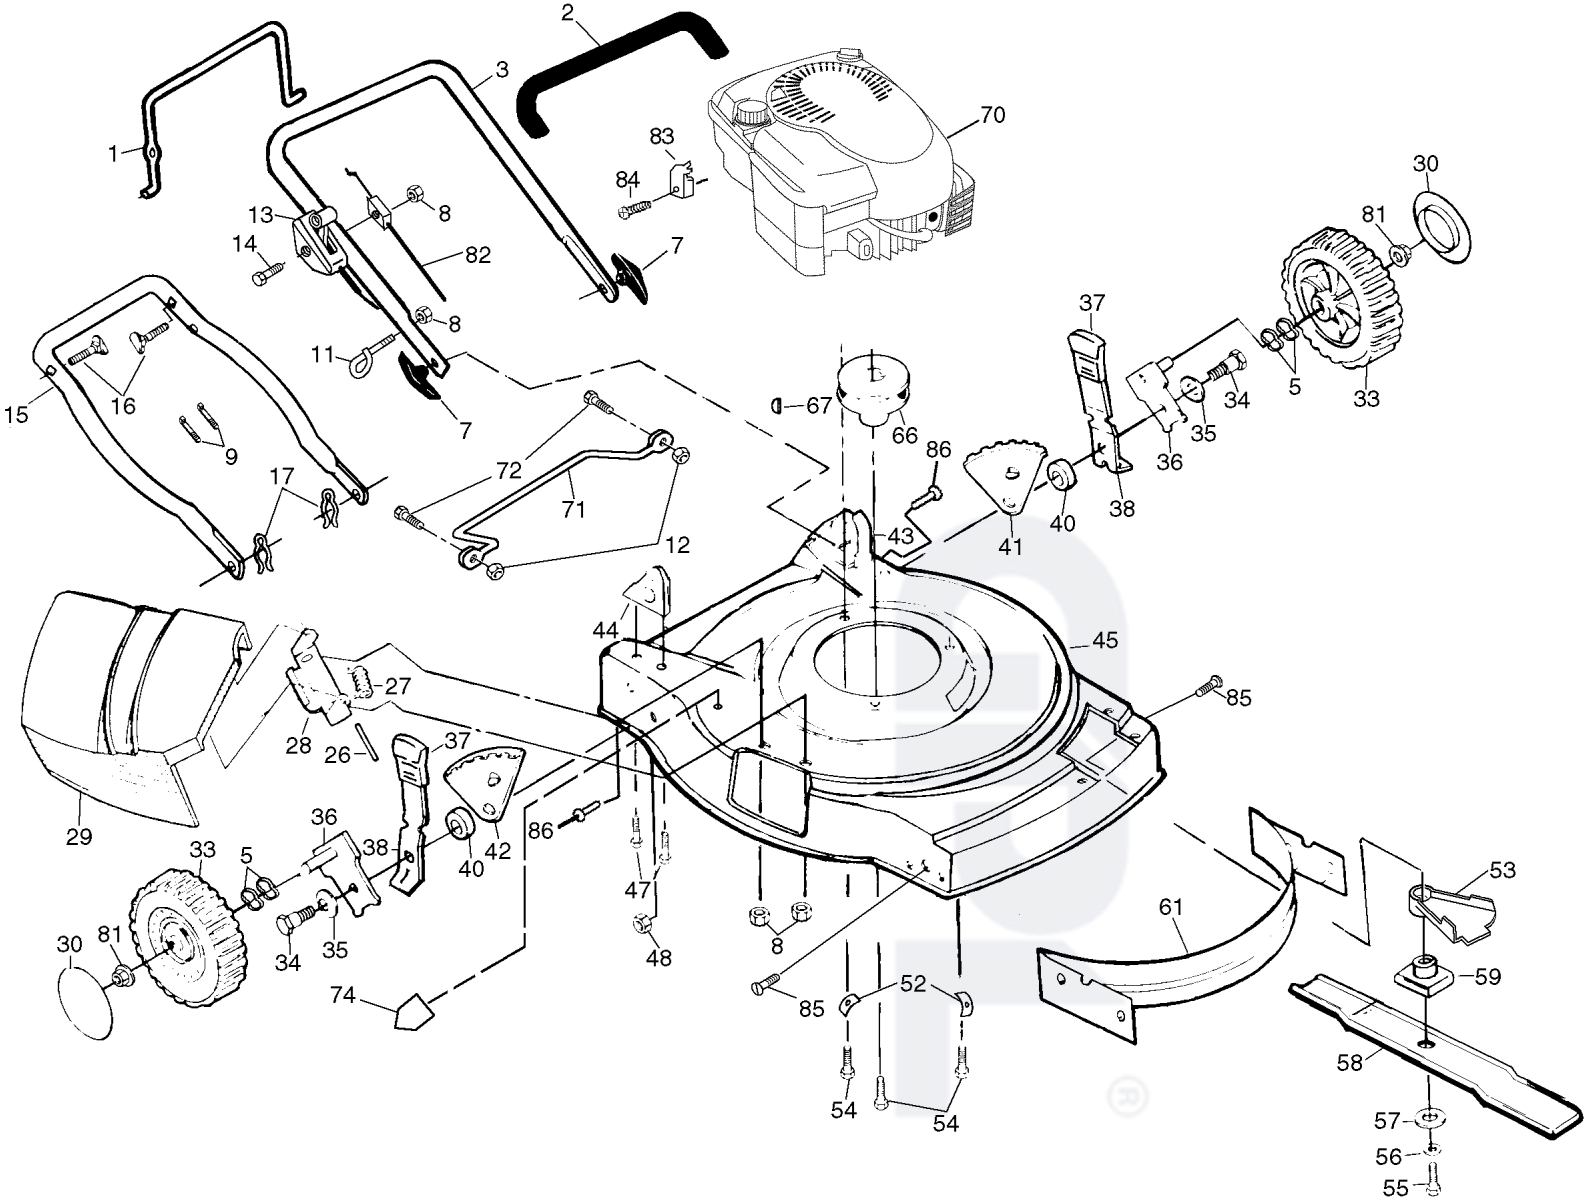

REPAIR PARTS

ROTARY LAWN MOWER - - MODEL NO. 600SD (J600SDE), PRODUCT NO. 954 13 00-50

REPAIR PARTS

ROTARY LAWN MOWER - - MODEL NO. 600SD (J600SDE), PRODUCT NO. 954 13 00-50

KEY NO.	PART NO.	DESCRIPTION
1	532145794	Control Bar
2	532164265	Handle Grip
3	532167163	Upper Handle
5	532057143	Wave Washer
7	532136376	Handle Knob
8	532063601	Locknut 1/4-20
9	532066426	Wire Tie
11	532153638	Rope Guide
12	532069180	Locknut 1/4-20
13	532166971	Throttle Control
14	532144929	Hex Washer Head Screw 1/4-20 x 2-1/8
15	532153605	Lower Handle
16	532131959	Handle Bolt 5/16-18 x 1-3/4
17	532051793	Hairpin Cotter
26	532147286	Hinge Rod
27	532087589	Torsion Spring
28	532087593	Housing Bracket Assembly
29	532750149	Discharge Guard
30	532801153	Hubcap
33	532750550	Wheel & Tire Assembly
34	532142748	Shoulder Bolt 3/8-16 x 1
35	532062335	Belleville Washer 1/2
36	532151254	Axle Arm Assembly
37	532132800	Selector Knob
38	532125259	Selector Spring
40	532146630	Spacer
41	532134340	Wheel Adjusting Bracket (L.R.)
42	532134341	Wheel Adjusting Bracket (R.R.)
43	532170977	Handle Bracket Assembly (Left)
44	532170975	Handle Bracket Assembly (Right)
45	532170499	Lawn Mower Housing (Incl. Ref. #74)
47	532149741	Self Tapping Screw 5/16-18 x 3/4

KEY NO.	PART NO.	DESCRIPTION
48	532751592	Locknut 3/8-16
52	532125078	Eng. Washer
53	532134612	Debris Shield
54	532150406	Hex Head Thread Rolling Screw 3/8-16 x 1
55	532851084	Hex Head Screw 3/8-24 x 1-3/8 Grade 8
56	532850263	Helical Lock Washer 3/8
57	532851074	Hardened Washer
58	532850973	22" Blade
59	532851514	Blade Adapter
61	532170491	Front Baffle
66	532084596	Engine Pulley
67	532087677	Hi-Pro Key #HP 505
70	-----	Engine - Briggs & Stratton - Model No. 12H802 Order parts from engine manufacturer
71	532154147	Foot Guard
72	532085825	Self Tapping Screw #10-24 x 1
74	532145494	Warning Decal
81	532083923	Nut
82	532133107	Cable MZR
83	532111190	B & S Clamp
84	532083816	Screw
85	817600406	Flat Head Screw
86	532128415	Pop Rivet
--	532125381	Rear Baffle (Not Shown)
--	532168711	Owner's Manual, Scand.
--	532168710	Owner's Manual, Euro.

Available Accessories not included with mower:

--	GCK5000	Grass Catcher
--	MK22SD	Mulcher Kit