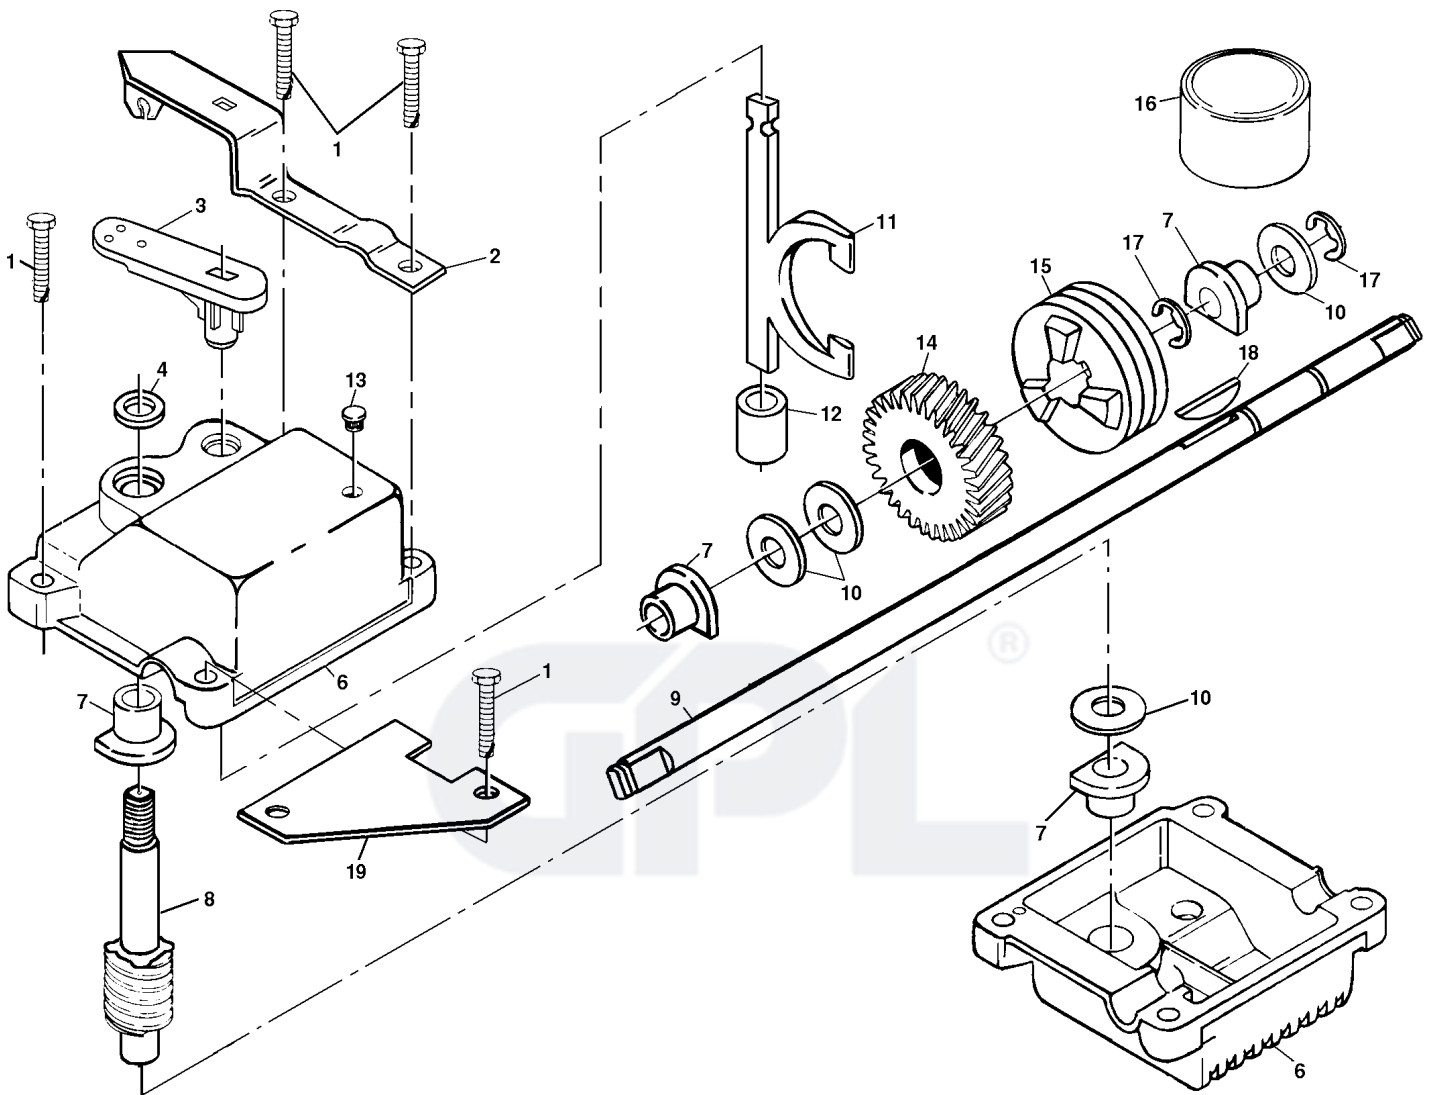

REPAIR PARTS

ROTARY LAWN MOWER -- MODEL NO. 600SD (J600SDE), PRODUCT NO. 954 13 00-50

GEAR CASE ASSEMBLY PART NUMBER 532702511

KEY NO.	PART NO.	DESCRIPTION
1	817490416	Tapping Screw 1/4-20 x 1-1/4
2	532140269	Engagement Bracket
3	532137053	Shifter
4	532057072	Seal
6	532048373	Gear Case Halves Kit (Includes Key Nos. 4 and 7)
7	532077881	Bearing
8	532137051	Worm Shaft
9	532137074	Drive Shaft (532702511)
--	532137077	Drive Shaft (532702510)
10	532057079	Hardened Washer

KEY NO.	PART NO.	DESCRIPTION
11	532131484	Clutch Yoke
12	532700343	Bushing
13	532086447	Plug
14	532137050	Helical Gear
15	532750436	Clutch Jaw
16	532750369	Grease
17	812000003	E-Ring
18	532850848	Hi-Pro Key
19	532125441	Spring Bracket

NOTE: All component dimensions given in U.S. inches.
1 inch = 25.4 mm