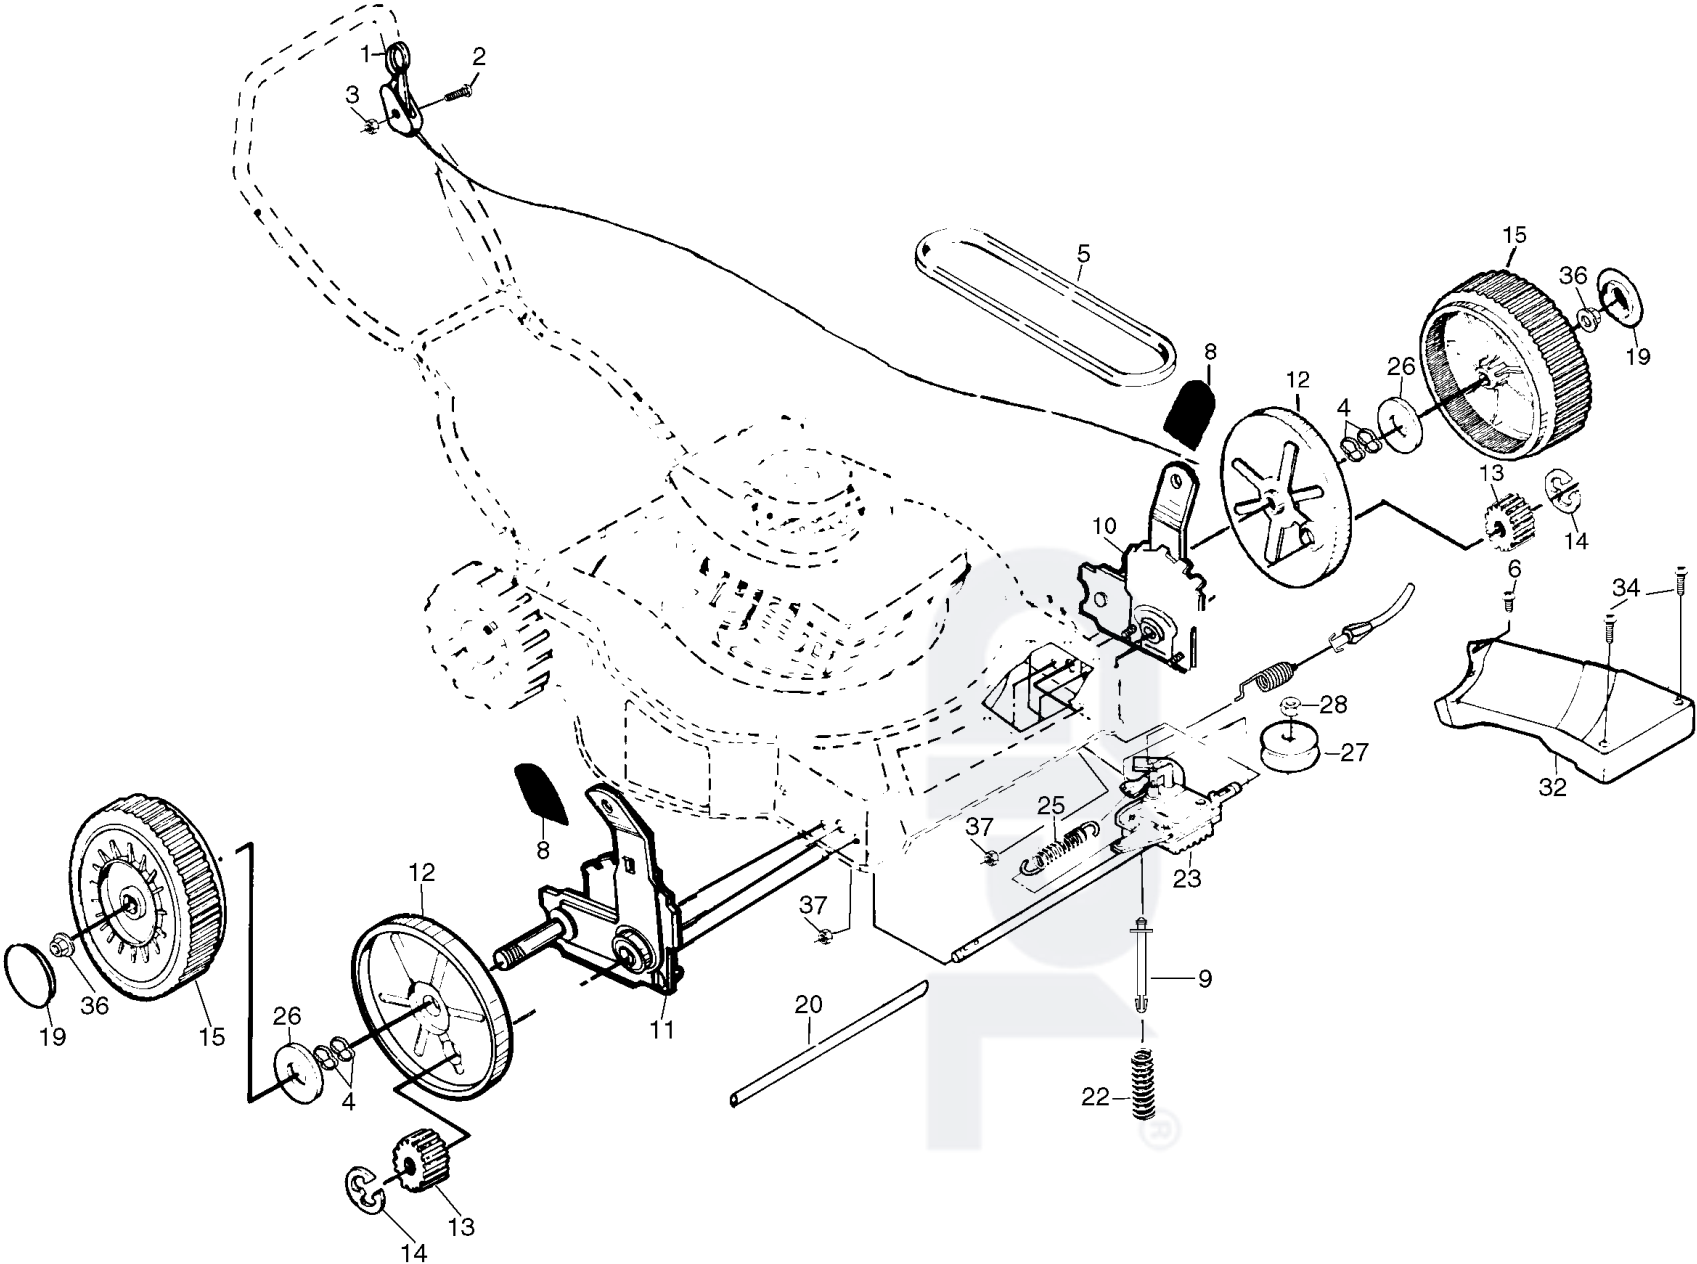

REPAIR PARTS

ROTARY LAWN MOWER - - MODEL NO. 600SD (J600SDE), PRODUCT NO. 954 13 00-50

REPAIR PARTS

ROTARY LAWN MOWER - - MODEL NO. 600SD (J600SDE), PRODUCT NO. 954 13 00-50

KEY NO.	PART NO.	DESCRIPTION	KEY NO.	PART NO.	DESCRIPTION
1	532145755	Drive Control Assembly	19	532801153	Hubcap
2	532158755	Hex Washer Head Screw 1/4-20 x 2.12	20	532086012	Drive Shaft Cover
3	532751152	Locknut	22	532137090	Spring
4	532057143	Wave Washer	23	532702511	Gear Case Assembly
5	532146527	V-Belt	25	532075192	Spring
6	532750097	Screw	26	532067725	Washer
8	532132800	Selector Knob	27	532137052	Drive Pulley
9	532150495	Hex Head Bolt 1/4-20 x 2	28	532132010	Locknut
10	532152465	Wheel Adjuster Assembly (Left)	32	532137088	Drive Cover
11	532152463	Wheel Adjuster Assembly (Right)	34	532146072	Pan Head Tapping Screw #10-24 x 2-3/4
12	532088080	Dust Cover	36	532083923	Flanged Locknut
13	532137054	Pinion	37	532063601	Nut
14	812000058	E-Ring	--	532161057	Drive Cover Decal
15	532801156	Wheel & Tire Assembly