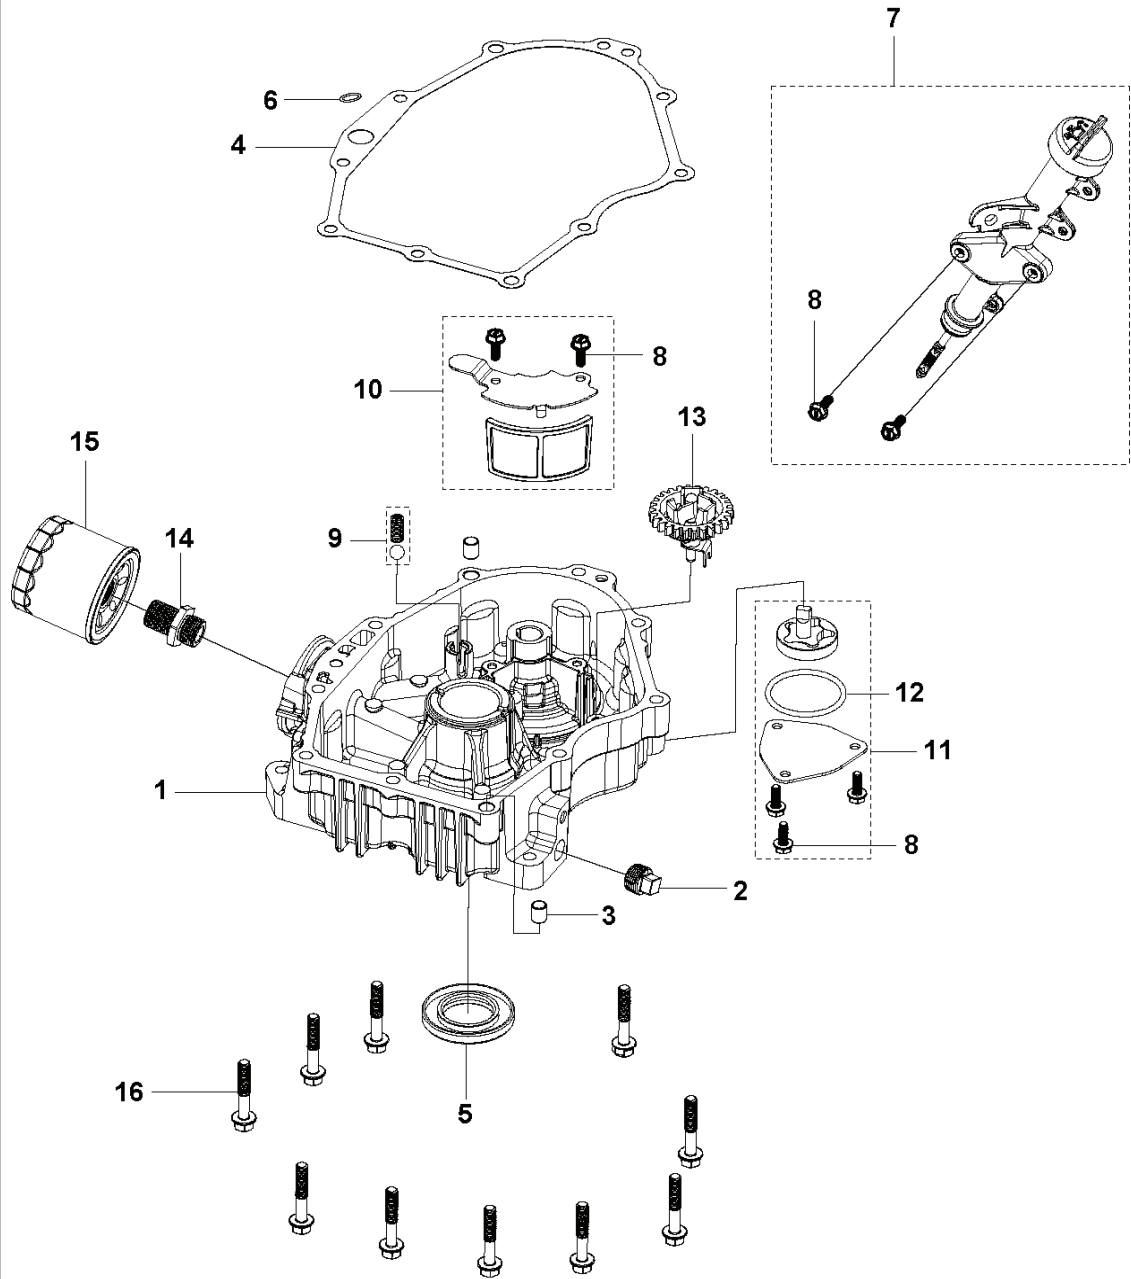

E HV 586AE
CRANKCASE COVER

REF.	ART. NR	ARTIKELBESKRIVNING	ANMÄRKNING	KIT
1	531147135	VEVHUS	CRANKCASE COVER	1
2	598600101	OIL PLUG		1
3	598607701	TAPP	LOCATION PIN	1
4	531147136	PACKNING	CRANKCASE COVER GASKET	1
5	598607801	SEAL	OIL SEAL	1
6	599595601	SEALING RING	SEAL RING	1
7	531147137	MÄTSTICKA		1
8	531147125	BULT	GB/T 5789: M6 L=16	1
9	531147138	FJÄDER	COMPRESSION SPRING AND BALL	1
10	531147139	SIL	OIL STRAINER	1
11	531147140	OLJEPUMP KPL		1
12	599596101	SEALING RING	SEAL RING	1
13	531147141	VÄXEL	GOVERNOR GEAR	1
14	598607601	OIL PLUG	OIL FILTER MOUNTING PLUG	1
15	591165901	OIL FILTER		1
16	531147142	BULT	GB/T 5789:M8 L=45	1