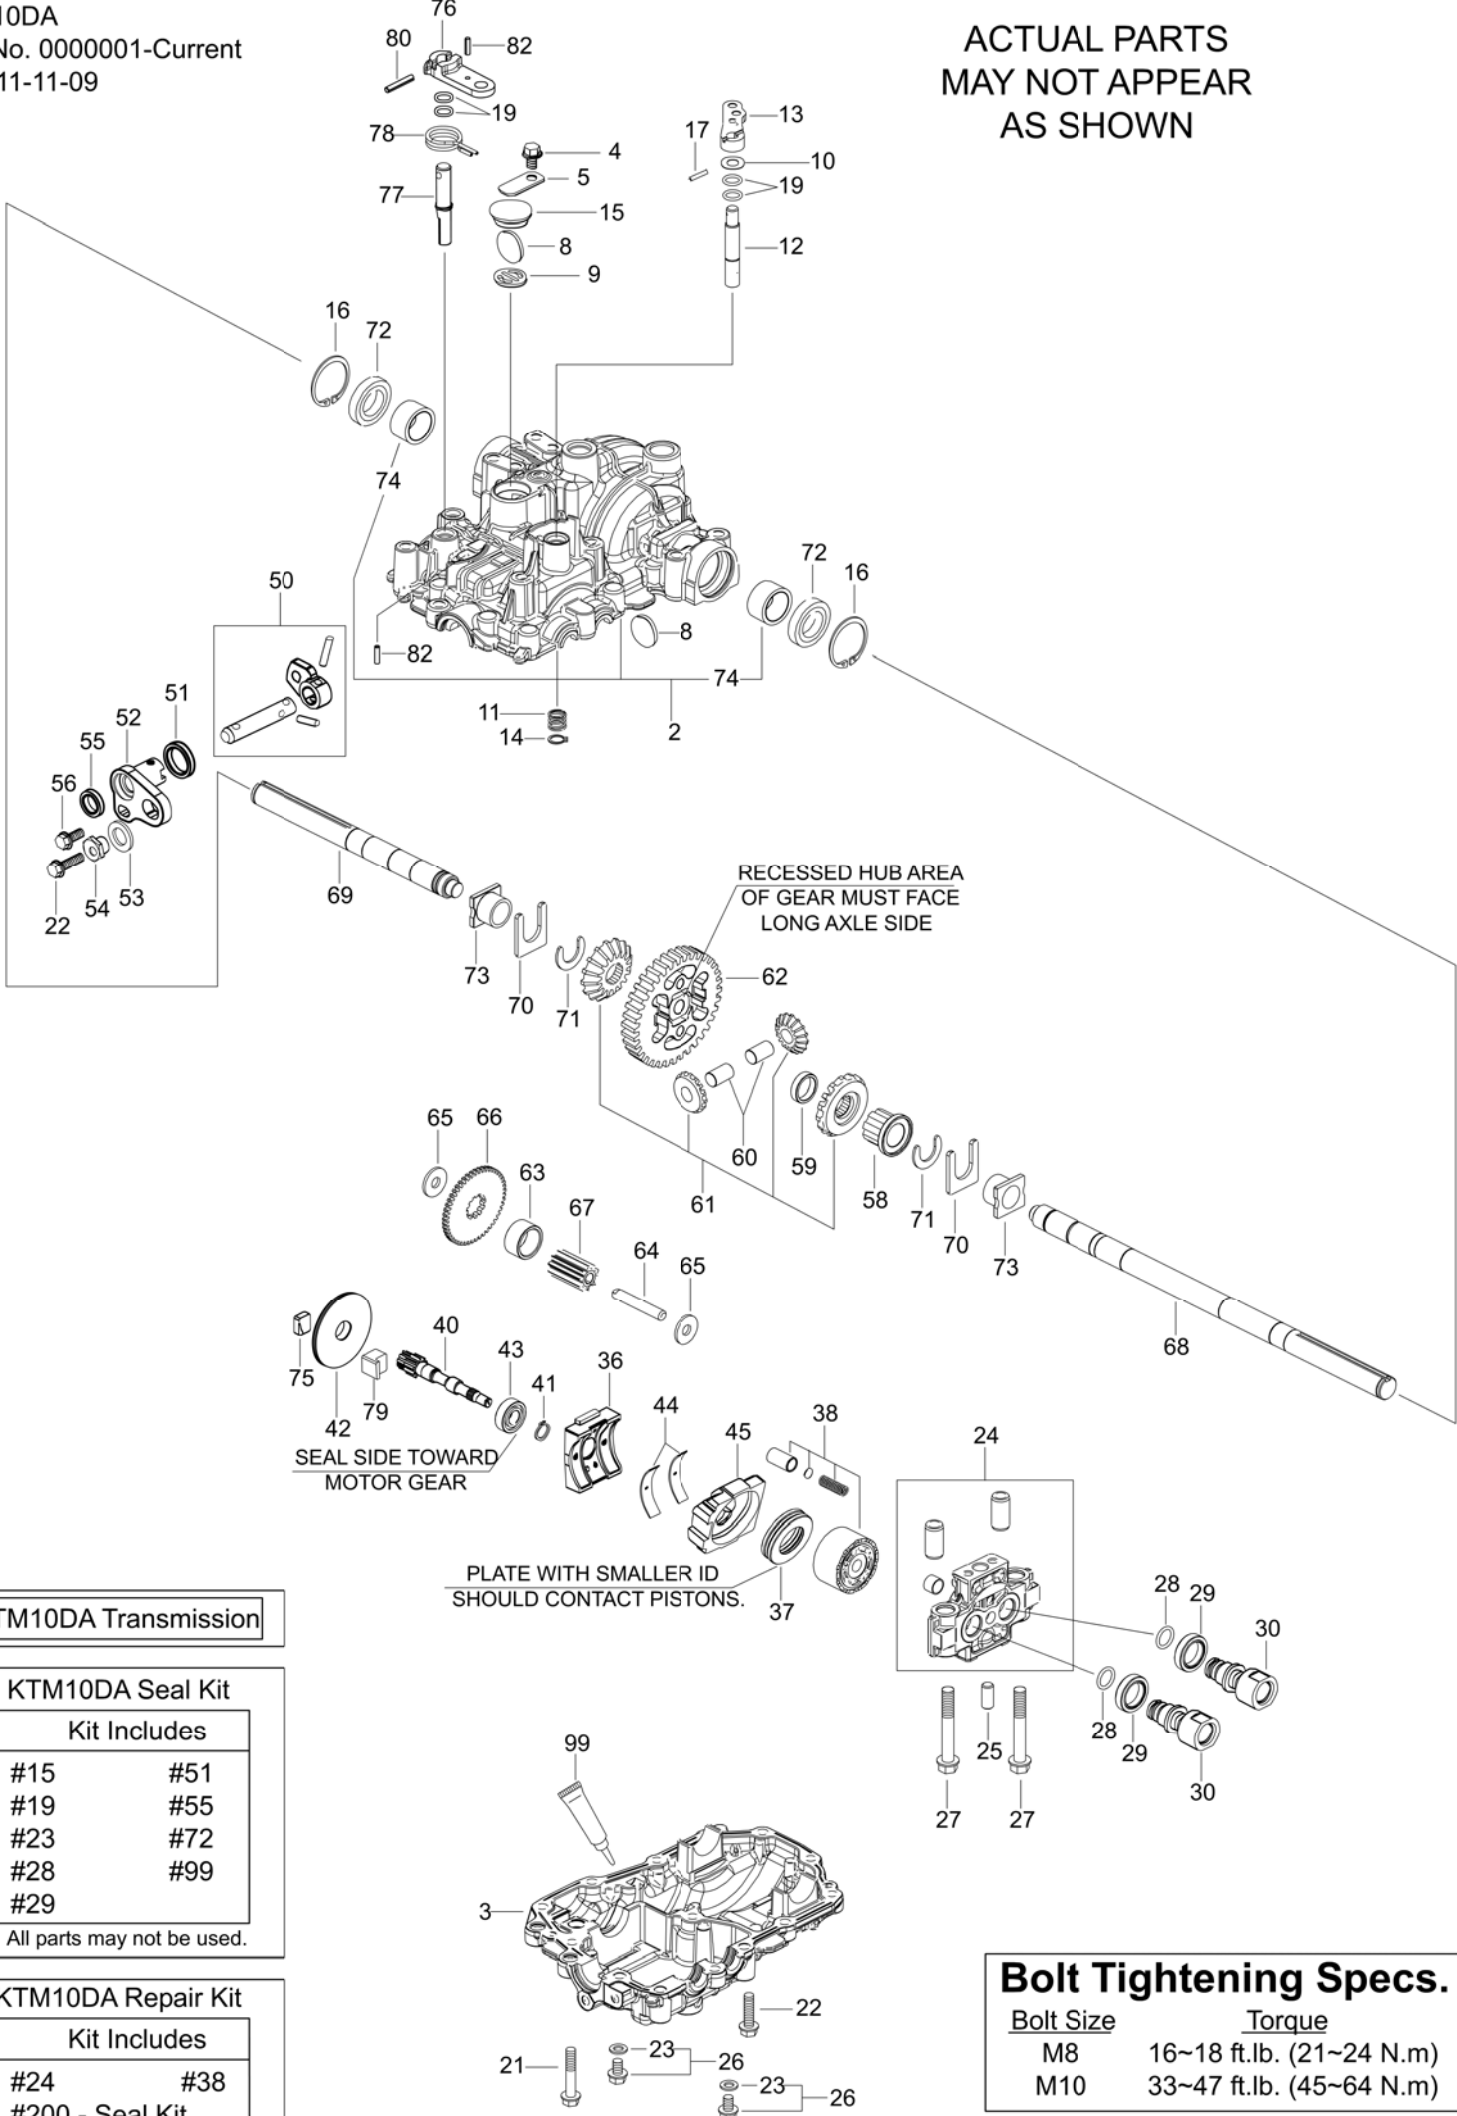

ACTUAL PARTS
MAY NOT APPEAR
AS SHOWN

1- KTM10DA Transmission

KTM10DA Seal Kit

Kit Includes

#15	#51
#19	#55
#23	#72
#28	#99
#29	

All parts may not be used.

KTM10DA Repair Kit

Kit Includes

#24	#38
#200 - Seal Kit	

All parts may not be used.