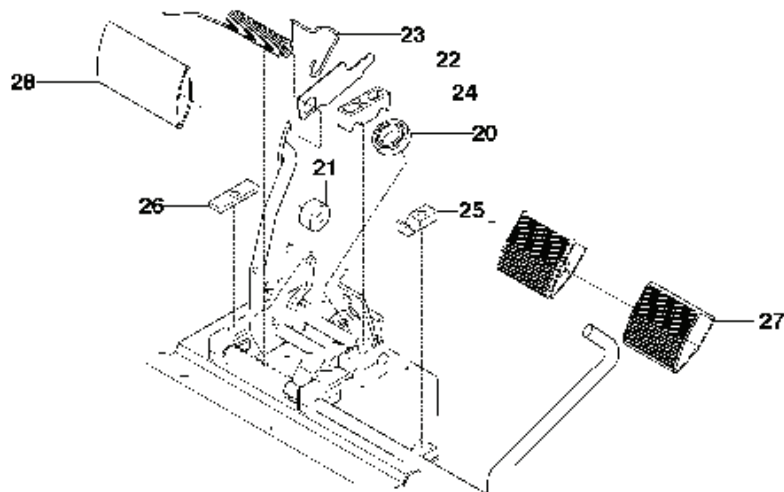

F PF21, PF21 AWD
PEDAL SYSTEM

PEDALS