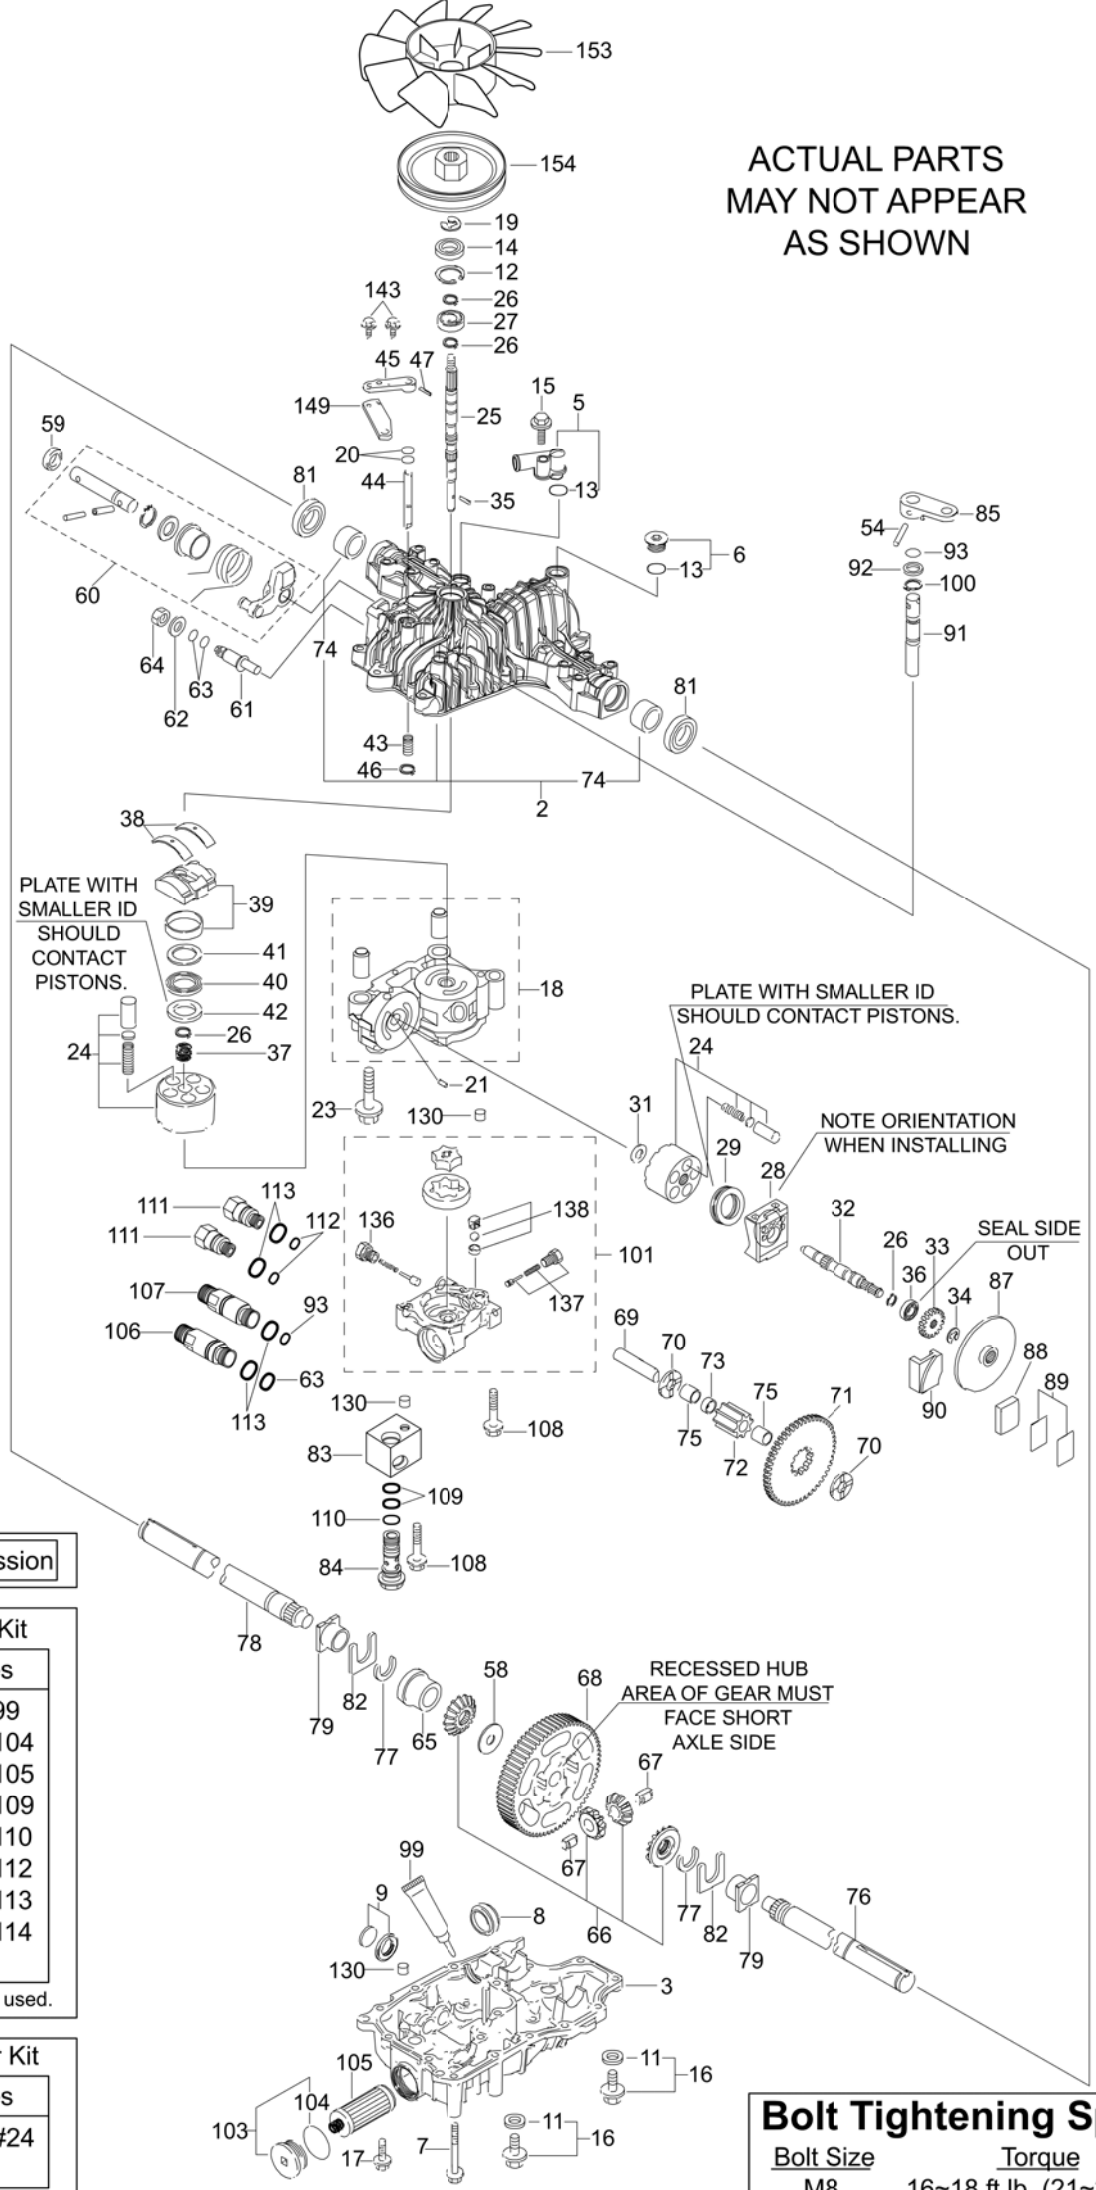

ACTUAL PARTS
MAY NOT APPEAR
AS SHOWN

PLATE WITH SMALLER ID SHOULD CONTACT PISTONS.

PLATE WITH SMALLER ID SHOULD CONTACT PISTONS.

NOTE ORIENTATION WHEN INSTALLING

SEAL SIDE OUT

RECESSED HUB AREA OF GEAR MUST FACE SHORT AXLE SIDE

1- K664GA Transmission

200- K664GA Seal Kit

Kit Includes	
#8	#99
#11	#104
#13	#105
#14	#109
#20	#110
#59	#112
#63	#113
#81	#114
#93	

All parts may not be used.

201- K664GA Repair Kit

Kit Includes	
#18	(2) #24
#200 - Seal Kit	

All parts may not be used.

Bolt Tightening Specs.

Bolt Size	Torque
M8	16~18 ft.lb. (21~24 N.m)
M10	33~47 ft.lb. (45~64 N.m)