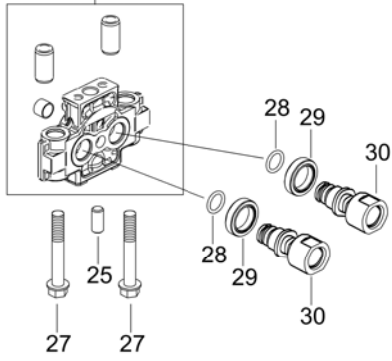

ACTUAL PARTS
 MAY NOT APPEAR
 AS SHOWN

1- KTM10DA Transmission

KTM10DA Seal Kit

Kit Includes

#15	#51
#19	#55
#23	#72
#28	#99
#29	

All parts may not be used.

KTM10DA Repair Kit

Kit Includes

#24	#38
#200 - Seal Kit	

All parts may not be used.

Bolt Tightening Specs.

Bolt Size	Torque
M8	16~18 ft.lb. (21~24 N.m)
M10	33~47 ft.lb. (45~64 N.m)

(KTM10DA-HUSQVARNA / 787K0024080 & 81)

HUSQVARNA AB (52333)

ID Number	TTC Part No.	Part Description	Service Part
1	787K0024081	KTM10DA TRANSAXLE	
2	187K0024280	UPEER HOUSING ASY.	
3	187K0024171	LOWER CASE	502 45 56-01
4	26106080122	BOLT 8 * 12	535 40 28-52;535 41 47-43
5	187K0024380	PLATE	502 45 58-01
8	19216324360	MAGNET 28 * 3.5	535 40 28-29
9	1A646029000	MAGNET HOLDER	502 45 20-01
10	19843575630	WASHER 10.5*20*1	502 46 08-01
11	187K0024780	BYPASS SPRING	502 45 62-01
12	187K0024760	BYPASS SHAFT	
13	1A632029520	BYPASS LEVER	535 40 28-17
14	22242000120	SNAP RING 12	502 46 12-01
15	1C655036300	SEALING CAP 30	535 40 28-32
16	22252000420	SNAP RING 42	502 46 15-01
17	22351030020	SPRING PIN 3.0A * 20	535 40 28-16
19	24311000120	O-RING 1A P12	535 41 46-19
21	26106080452	BOLT 8 * 45	535 41 47-06
22	26106080302	TAPPING BOLT 8 * 30	
23	22190080000	SEAL WASHER 8	506 95 75-01
24	187K0024561	CENTERCASE D	502 45 59-01
25	22312100200	DOWEL PIN 10 * 20	502 46 16-01
26	187Q0399940	DRAIN BOLT KIT	577 32 58-01
27	26106100702	BOLT 10 * 70	
28	24315000140	O-RING P14.0	502 46 21-01
29	24421203007	SEAL TC203007	502 46 24-01
30	187K0024930	CONNECTOR G1/2	
36	187K0024821	THRUST METAL RETAINER	502 45 64-01
37	1A632024240	BEARING THS060513	502 44 92-01
38	168H3029550	CYLINDER BLOCK CMP	502 45 37-01
40	187K0025362	MOTOR SHAFT/ GEAR D(9T)	502 45 69-01
41	19215425310	SNAP RING S15	535 40 28-81