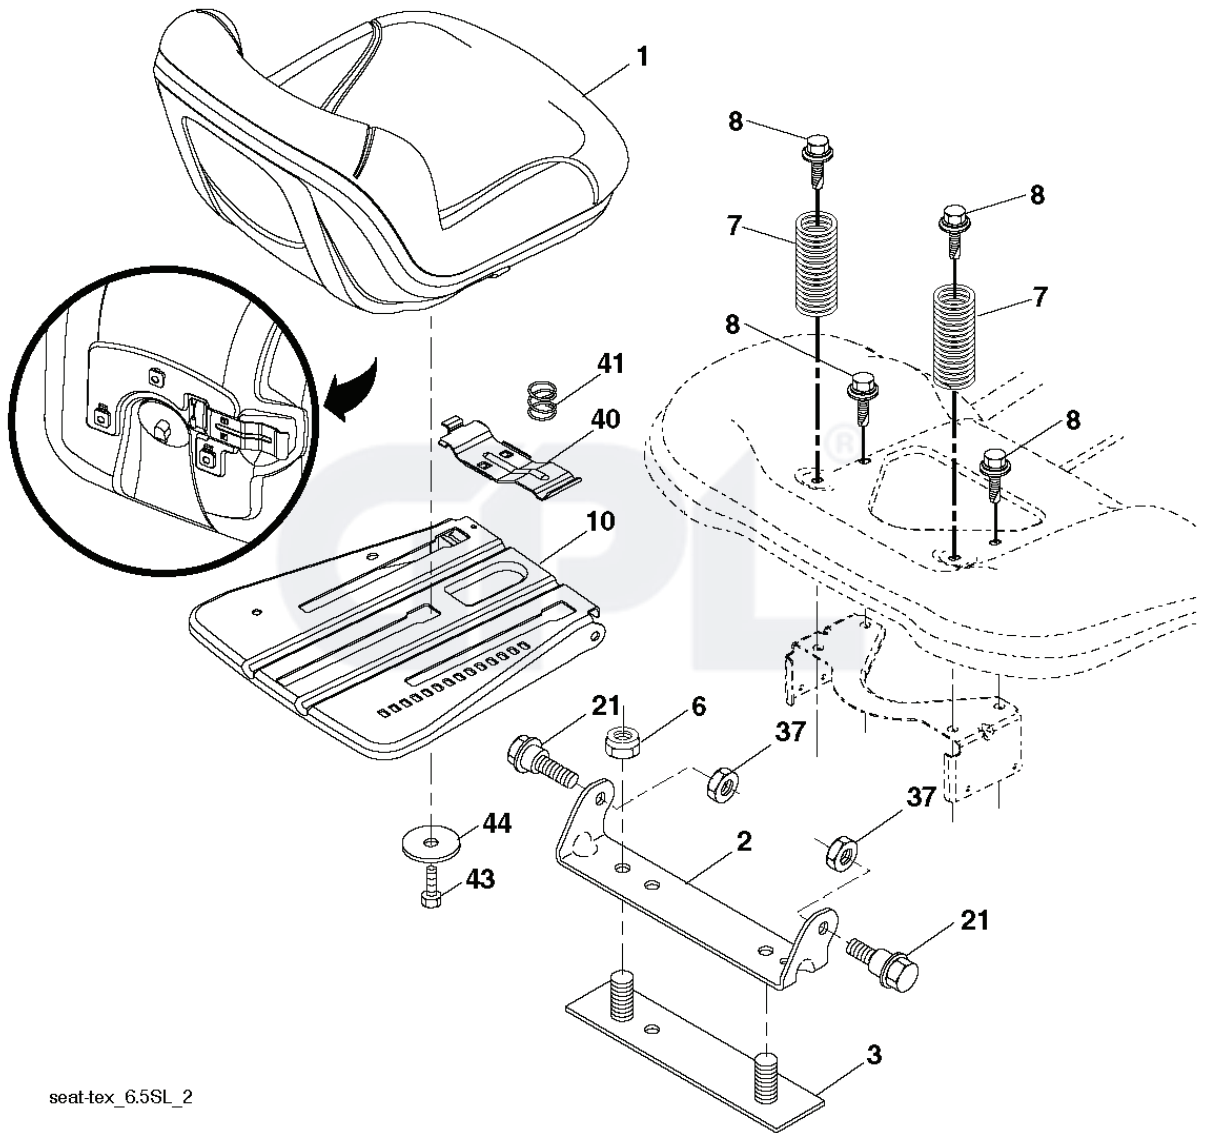

IGNITION SWITCH

POSITION	CIRCUIT	"MAKE"
OFF	M+G+A1	
RUN/OVERRIDE	B+A1	
RUN	B+A1	L+A2
START	B + S + A1	

CHASSIS HARNESS CONNECTOR (MATING SIDE)

DASH HARNESS CONNECTOR (MATING SIDE)

WIRING INSULATED CLIPS
NOTE: IF WIRING INSULATED CLIPS WERE REMOVED FOR SERVICING OF UNIT, THEY SHOULD BE RE-INSTALLED TO PROPERLY SECURE YOUR WIRING.

●
NON-REMOVABLE CONNECTIONS

○
REMOVABLE CONNECTIONS

seat-tex_6.5SL_2

REF.	PART NO.	DESCRIPTION	REMARK	QTY.	KIT
1	532197511	SEAT		1	
2	532180166	BRACKET		1	
3	532140675	STRAP		1	
6	873800600	NUT		1	
7	532124181	SPRING		1	
8	532171877	BOLT		1	
10	532196977	PLATE		1	
21	532171852	BOLT		1	
37	873800500	LOCK NUT		1	
40	532197661	HANDLE		1	
41	532198200	SPRING		1	
43	874760612	BOLT		1	
44	819133812	WASHER		1	

GPL®

REF.	PART NO.	DESCRIPTION	REMARK	QTY.	KIT
1	532424543	STEERING WHEEL		1	
2	532195968	SHAFT		1	
4	532403087	SPINDLE	LH	1	
5	532403088	SPINDLE	RH	1	
6	532124931	WASHER		1	
7	532121748	WASHER		1	
8	812000029	RETAINER RING		1	
9	532121232	HUB CAP		1	
13	532121749	WASHER		1	
14	810040600	WASHER		1	
15	873540600	NUT		1	
16	532408219	SHAFT		1	
19	532194729	PLATE		1	
20	532432784	BOOT		1	
21	532186737	ADAPTER		1	
22	532420537	SUPPORT		1	
26	532424147	HUB CAP		1	
28	817000612	SCREW		1	
35	532194732	PLATE		1	
45	819183812	WASHER		1	
51	873940800	NUT		1	
53	532188967	WASHER		1	
57	532407465	BRACKET		1	
58	532194747	BOLT		1	
59	532194748	WASHER		1	
60	873971000	NUT		1	
61	532194740	LINK	LH	1	
62	532194741	LINK	RH	1	
63	817000512	SCREW		1	
64	532199849	SPRING RETAINER		1	
66	871020748	BOLT		1	
67	532194737	BUSHING		1	
68	873900700	NUT		1	
69	532199162	WASHER		1	
70	532196197	BRACKET		1	
122	532444962	CAP		1	