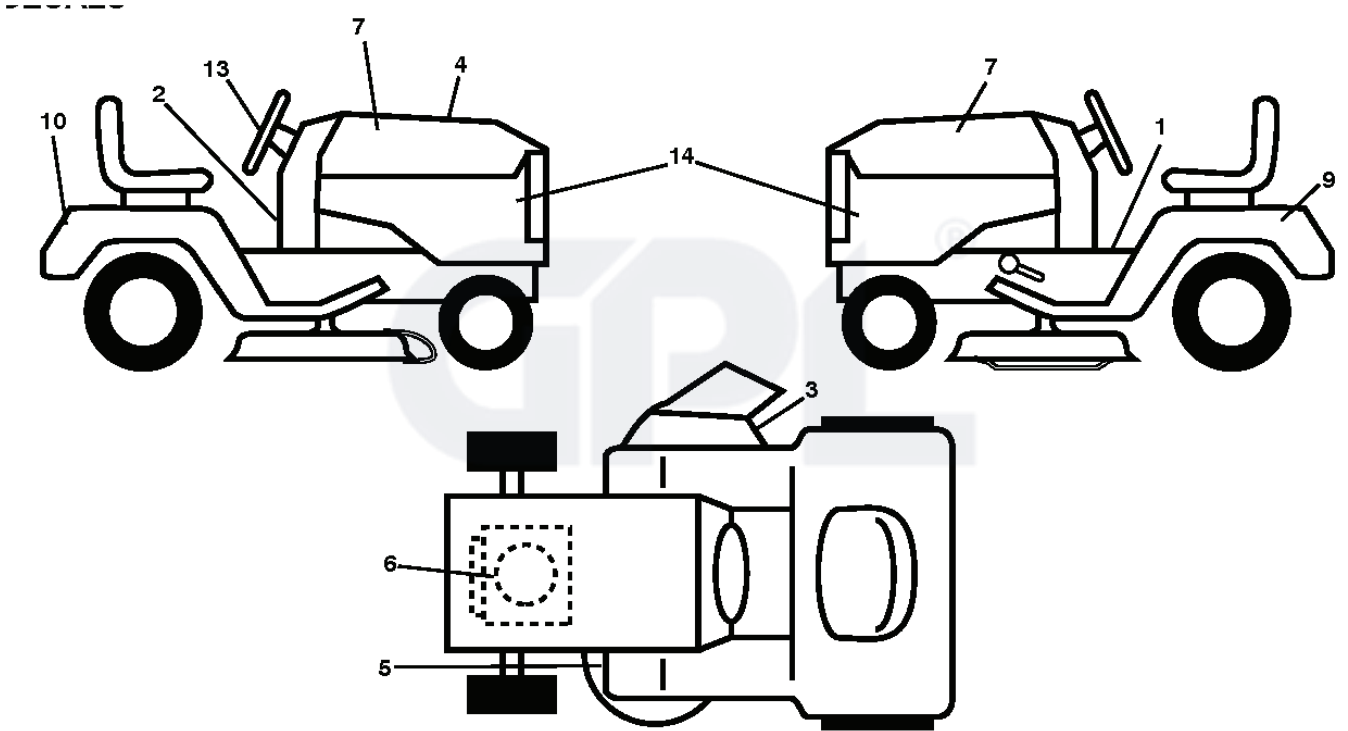

REF.	PART NO.	DESCRIPTION	REMARK	QTY.	KIT
1	532411658	DECAL		1	
2	532435286	DECAL		1	
3	532170563	DECAL:"DANGER"		1	
4	532438810	DECAL		1	
5	532160396	DECAL		1	
6	532429551	DECAL		1	
7	532438382	DECAL	LH/RH	1	
9	532145005	DECAL		1	
10	532444452	DECAL		1	
13	532437966	DECAL		1	
14	532445252	DECAL		1	
	532166960	DECAL		1	
	532409505	PAD	LH	1	
	532411273	PAD	RH	1