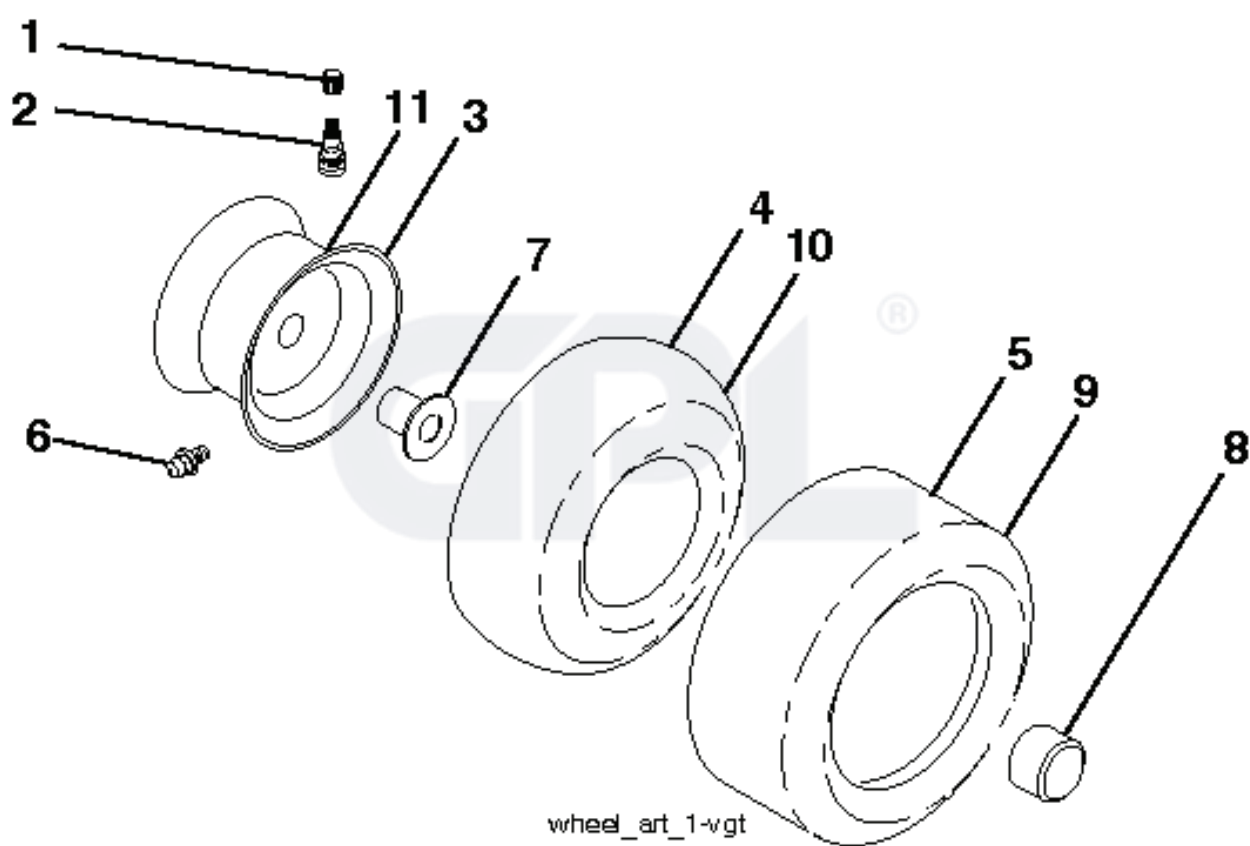

IGNITION SWITCH

POSITION	CIRCUIT	"MAKE"
OFF	M+G+A1	
RUN/OVERRIDE	B+A1	
RUN	B+A1	L+A2
START	B + S + A1	

CHASSIS HARNESS CONNECTOR (MATING SIDE)

DASH HARNESS CONNECTOR (MATING SIDE)

WIRING INSULATED CLIPS
NOTE: IF WIRING INSULATED CLIPS WERE REMOVED FOR SERVICING OF UNIT, THEY SHOULD BE RE-INSTALLED TO PROPERLY SECURE YOUR WIRING.

●
NON-REMOVABLE CONNECTIONS

○
REMOVABLE CONNECTIONS

seat-tex_6.5SL_2

REF.	PART NO.	DESCRIPTION	REMARK	QTY.	KIT
1	532197511	SEAT		1	
2	532180166	BRACKET		1	
3	532140675	STRAP		1	
6	873800600	NUT		1	
7	532124181	SPRING		1	
8	532171877	BOLT		1	
10	532196977	PLATE		1	
21	532171852	BOLT		1	
37	873800500	LOCK NUT		1	
40	532197661	HANDLE		1	
41	532198200	SPRING		1	
43	874760612	BOLT		1	
44	819133812	WASHER		1	

GPL®

REF.	PART NO.	DESCRIPTION	REMARK	QTY.	KIT
1	532424543	STEERING WHEEL		1	
2	532195968	SHAFT		1	
4	532403087	SPINDLE	LH	1	
5	532403088	SPINDLE	RH	1	
6	532124931	WASHER		1	
7	532121748	WASHER		1	
8	812000029	RETAINER RING		1	
9	532121232	HUB CAP		1	
13	532121749	WASHER		1	
14	810040600	WASHER		1	
15	873540600	NUT		1	
16	532408219	SHAFT		1	
19	532194729	PLATE		1	
20	532432784	BOOT		1	
21	532186737	ADAPTER		1	
22	532420537	SUPPORT		1	
26	532424147	HUB CAP		1	
28	817000612	SCREW		1	
35	532194732	PLATE		1	
45	819183812	WASHER		1	
51	873940800	NUT		1	
53	532188967	WASHER		1	
57	532407465	BRACKET		1	
58	532194747	BOLT		1	
59	532194748	WASHER		1	
60	873971000	NUT		1	
61	532194740	LINK	LH	1	
62	532194741	LINK	RH	1	
63	817000512	SCREW		1	
64	532199849	SPRING RETAINER		1	
66	871020748	BOLT		1	
67	532194737	BUSHING		1	
68	873900700	NUT		1	
69	532199162	WASHER		1	
70	532196197	BRACKET		1	
122	532444962	CAP		1	