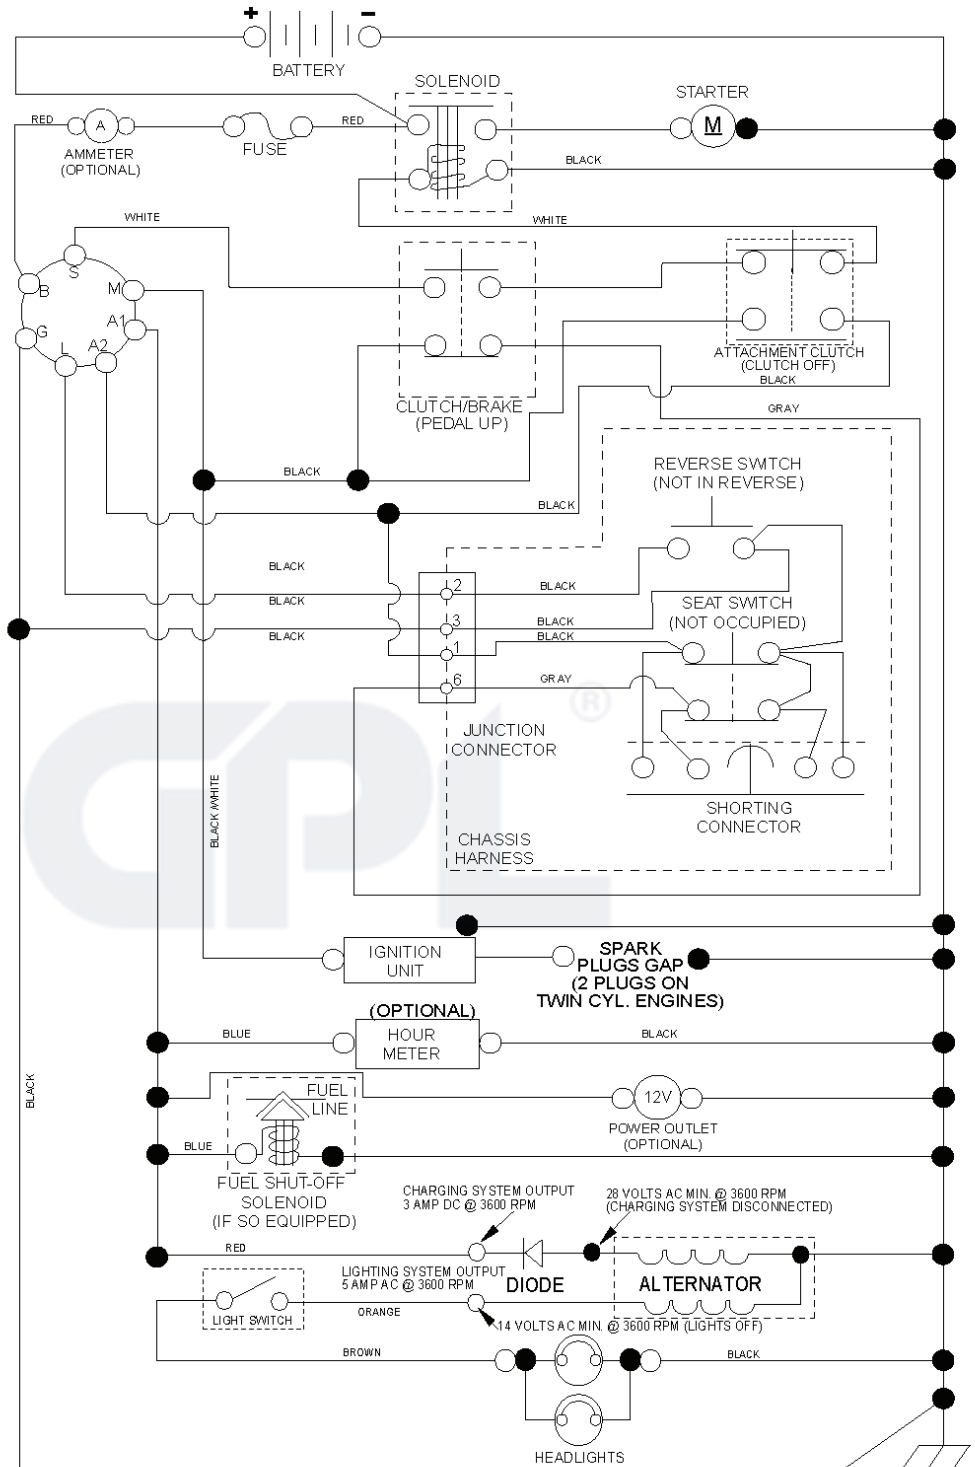

NOTE
YOUR TRACTOR IS EQUIPPED WITH A SPECIAL ALTERNATOR SYSTEM. THE LIGHTS ARE NOT CONNECTED TO THE BATTERY, BUT HAVE THEIR OWN ELECTRICAL SOURCE. BECAUSE OF THIS, THE BRIGHTNESS OF THE LIGHTS WILL CHANGE WITH ENGINE SPEED. AT IDLE THE LIGHTS WILL DIM. AS THE ENGINE IS SPEEDED UP, THE LIGHTS WILL BECOME THEIR BRIGHTEST.