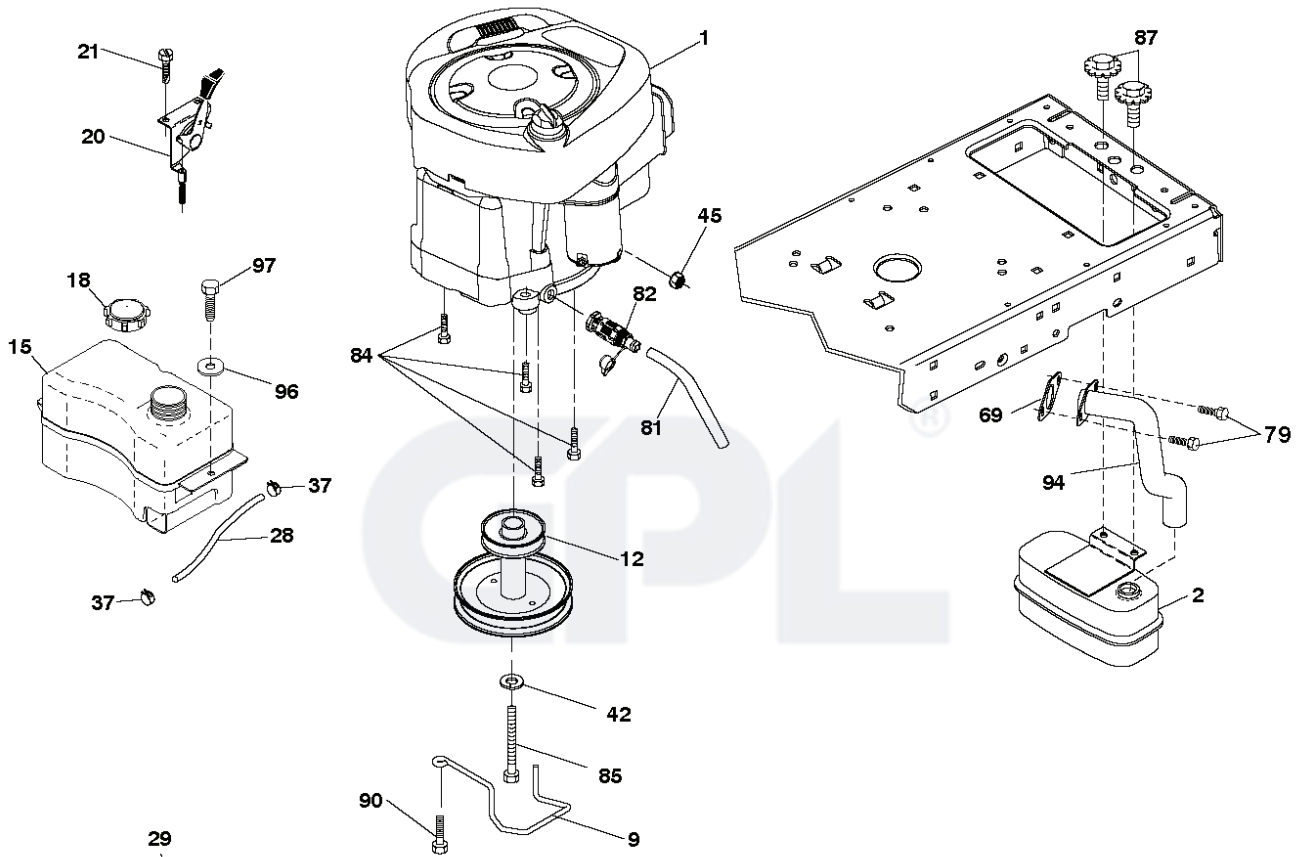

**OPTIONAL EQUIPMENT
SPARK ARRESTER**

REF.	PART NO.	DESCRIPTION	REMARK	QTY.	KIT
1	000000000	W/O DESCRIPTION	ENGINE B&S MODEL NO. 331777-1523-G5 (442174)	1	
2	532188655	MUFFLER		1	
9	532194320	BELT GUIDE		1	
12	532405471	PULLEY		1	
15	532430825	FUEL TANK		1	
18	532430220	FUEL CAP		1	
20	532183897	CONTROL		1	
21	532416358	SCREW		1	
28	532401137	DURITE ESSENCE 20"		1	
29	532137180	SPARK ARRESTER KIT		1	
37	532123487	HOSE CLAMP		1	
42	810040700	WASHER		1	
45	873510400	NUT		1	
69	532165291	GASKET		1	
79	532192334	SCREW		1	
81	532148456	TUBE		1	
82	532428287	PLUG		1	
84	817060620	SCREW		1	
85	532173937	BOLT		1	
87	532171877	BOLT		1	
90	817000616	SCREW		1	
94	581880901	TUBE		1	
96	819091416	WASHER		1	
97	817670412	SCREW		1	
	PART NO.		REMARK		KIT