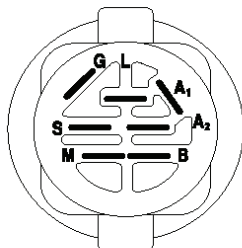

IGNITION SWITCH

POSITION	CIRCUIT	"MAKE"
OFF	M+G+A1	
RUN/OVERRIDE	B+A1	
RUN	B+A1	L+A2
START	B + S + A1