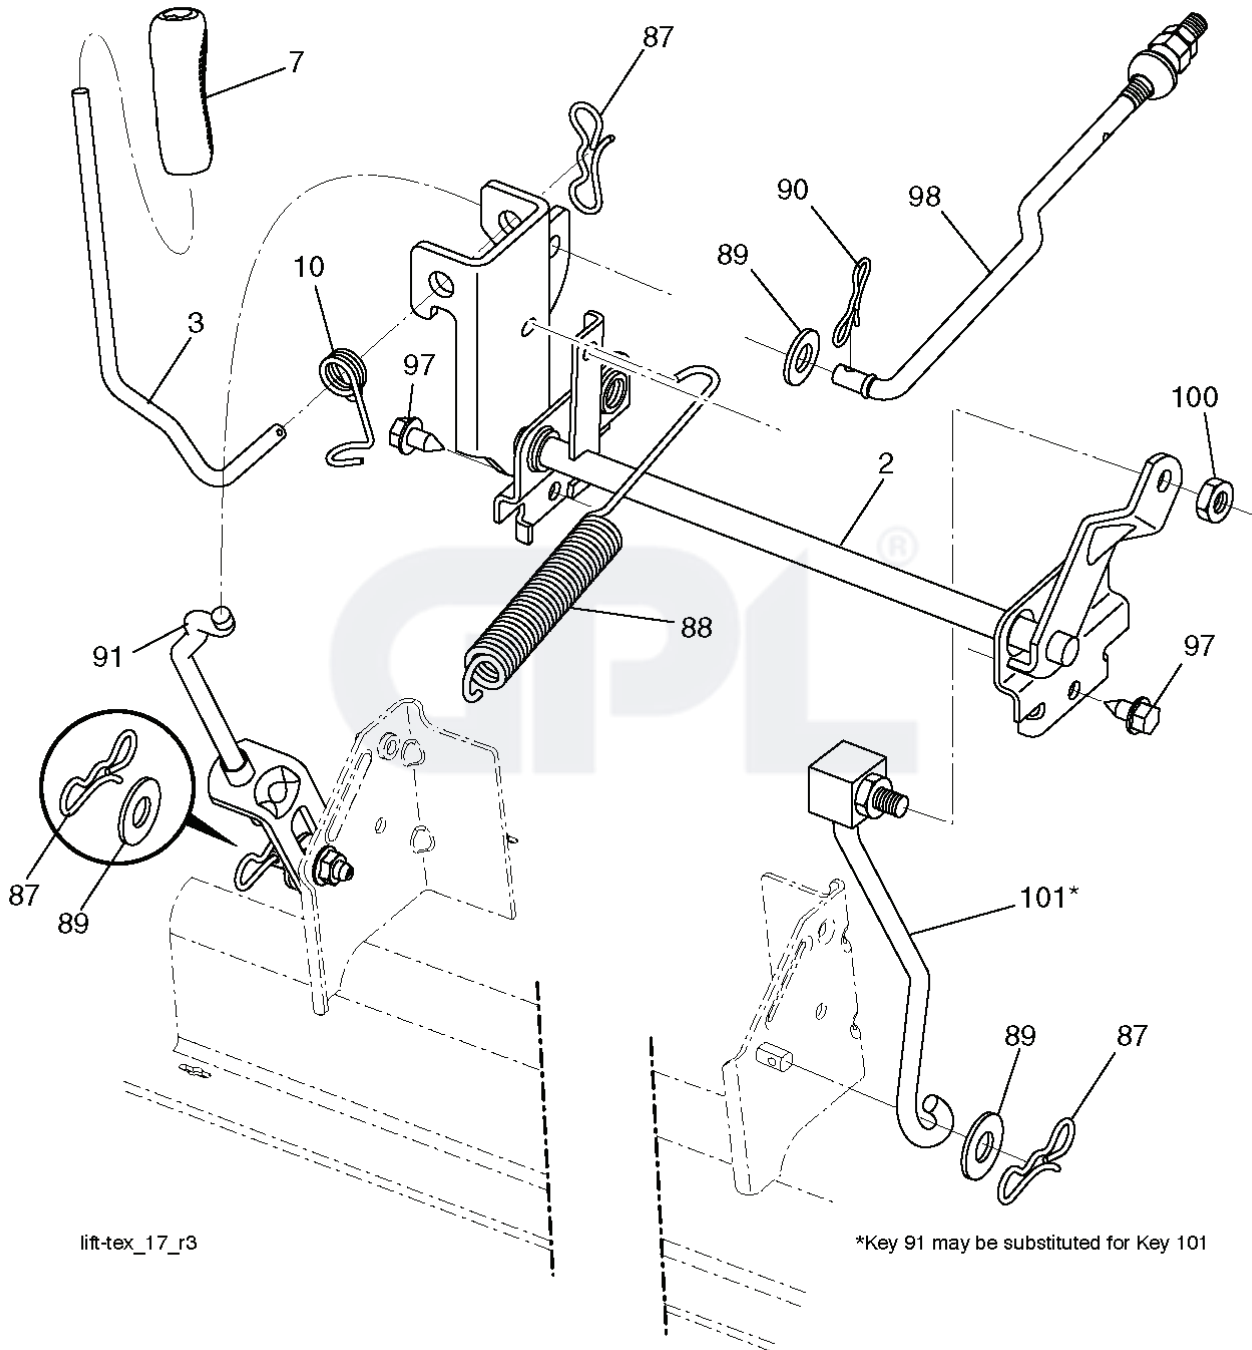

lift-tex_17_r3

*Key 91 may be substituted for Key 101

REF.	PART NO.	DESCRIPTION	REMARK	QTY.	KIT
2	532422027	SHAFT		1	
3	532195231	LEVER	RH	1	
7	580962301	GRIP		1	
10	532196314	SPRING		1	
87	532194209	SPRING		1	
88	532410710	SPRING		1	
89	819191912	WASHER		1	
90	532194208	PIN		1	
91	532195181	LINK		1	
97	817000612	SCREW		1	
98	532195270	LINK		1	
100	873930600	NUT		1	
101	532407003	LINK		1