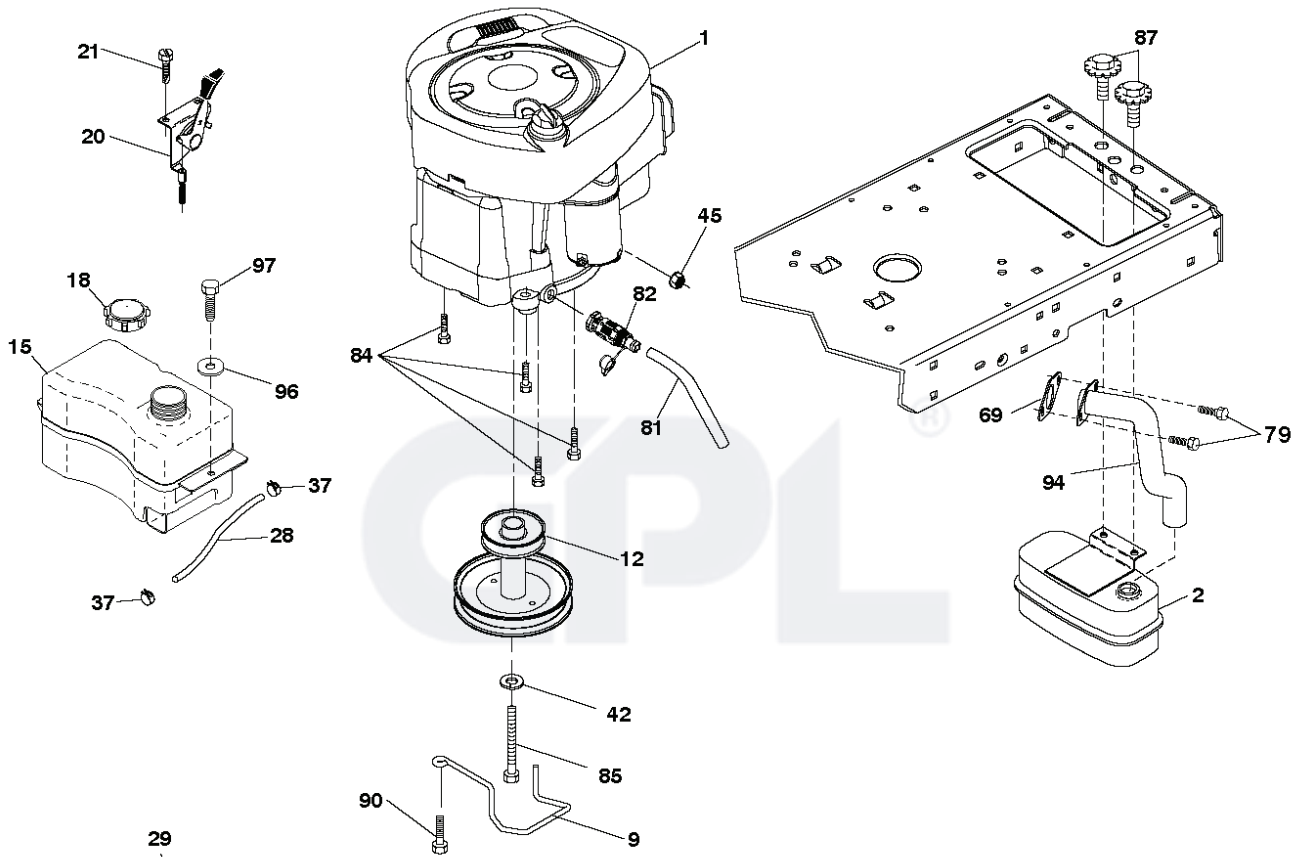

MC20H42YT, 96048002700, 2012-01

SPARE PARTS LIST

REF.	PART NO.	DESCRIPTION	REMARK	QTY.	KIT
1	532163465	BATTERY		1	
2	874760412	BOLT		1	
8	532193228	BOX		1	
16	532176138	MICRO SWITCH		1	
21	532183759	HARNESS		1	
22	532004152	BULB		1	
25	532412894	CABLE.STARTER.GGA.BL/R*SUBS/2*		1	
26	532175158	FUSE		1	
27	873510400	NUT		1	
28	532198885	CABLE		1	
29	532401545	SWITCH		1	
30	532193350	IGNITION MODULE		1	
33	532411935	KEY		1	
34	532110712	SWITCH		1	
40	532401098	CABLE		1	
41	817720408	SCREW		1	
42	532131563	COVER		1	
43	532192507	SOLENOID		1	
55	817060512	SCREW		1	
71	532400449	CABLE		1	
79	532175242	HOLDER		1	
87	532197802	SWITCH		1	
90	532435395	TERMINAL COVER		1	
92	532196615	CABLE ASSY		1	
93	532192540	SCREW		1	
94	532191834	MODULE.REVERSE.ROS		1	

**OPTIONAL EQUIPMENT
SPARK ARRESTER**

REF.	PART NO.	DESCRIPTION	REMARK	QTY.	KIT
1	000000000	W/O DESCRIPTION	ENGINE B&S MODEL NO. 331777-1523-G5 (442174)	1	
2	532188655	MUFFLER		1	
9	532194320	BELT GUIDE		1	
12	532405471	PULLEY		1	
15	532430825	FUEL TANK		1	
18	532430220	FUEL CAP		1	
20	532183897	CONTROL		1	
21	532416358	SCREW		1	
28	532401137	DURITE ESSENCE 20"		1	
29	532137180	SPARK ARRESTER KIT		1	
37	532123487	HOSE CLAMP		1	
42	810040700	WASHER		1	
45	873510400	NUT		1	
69	532165291	GASKET		1	
79	532192334	SCREW		1	
81	532148456	TUBE		1	
82	532428287	PLUG		1	
84	817060620	SCREW		1	
85	532173937	BOLT		1	
87	532171877	BOLT		1	
90	817000616	SCREW		1	
94	581880901	TUBE		1	
96	819091416	WASHER		1	
97	817670412	SCREW		1	

GPL®

wheel_art_1-vgt

REF.	PART NO.	DESCRIPTION	REMARK	QTY.	KIT
1	532059192	CAP VALVE		1	
2	532065139	NIPPLE		1	
3	532125121	RIM		1	
4	532059904	HOSE	Service Item Only	1	
5	532106222	TIRE		1	
6	532124957	FITTING	Front Wheel Only	1	
7	532124959	BEARING	Front Wheel Only	1	
8	532193268	HUB CAP		1	
9	532138468	TIRE		1	
10	532124926	HOSE	Service Item Only	1	
11	532125122	RIM		1	
	532144334	SEALING FOAM	10 oz. Tube	1	