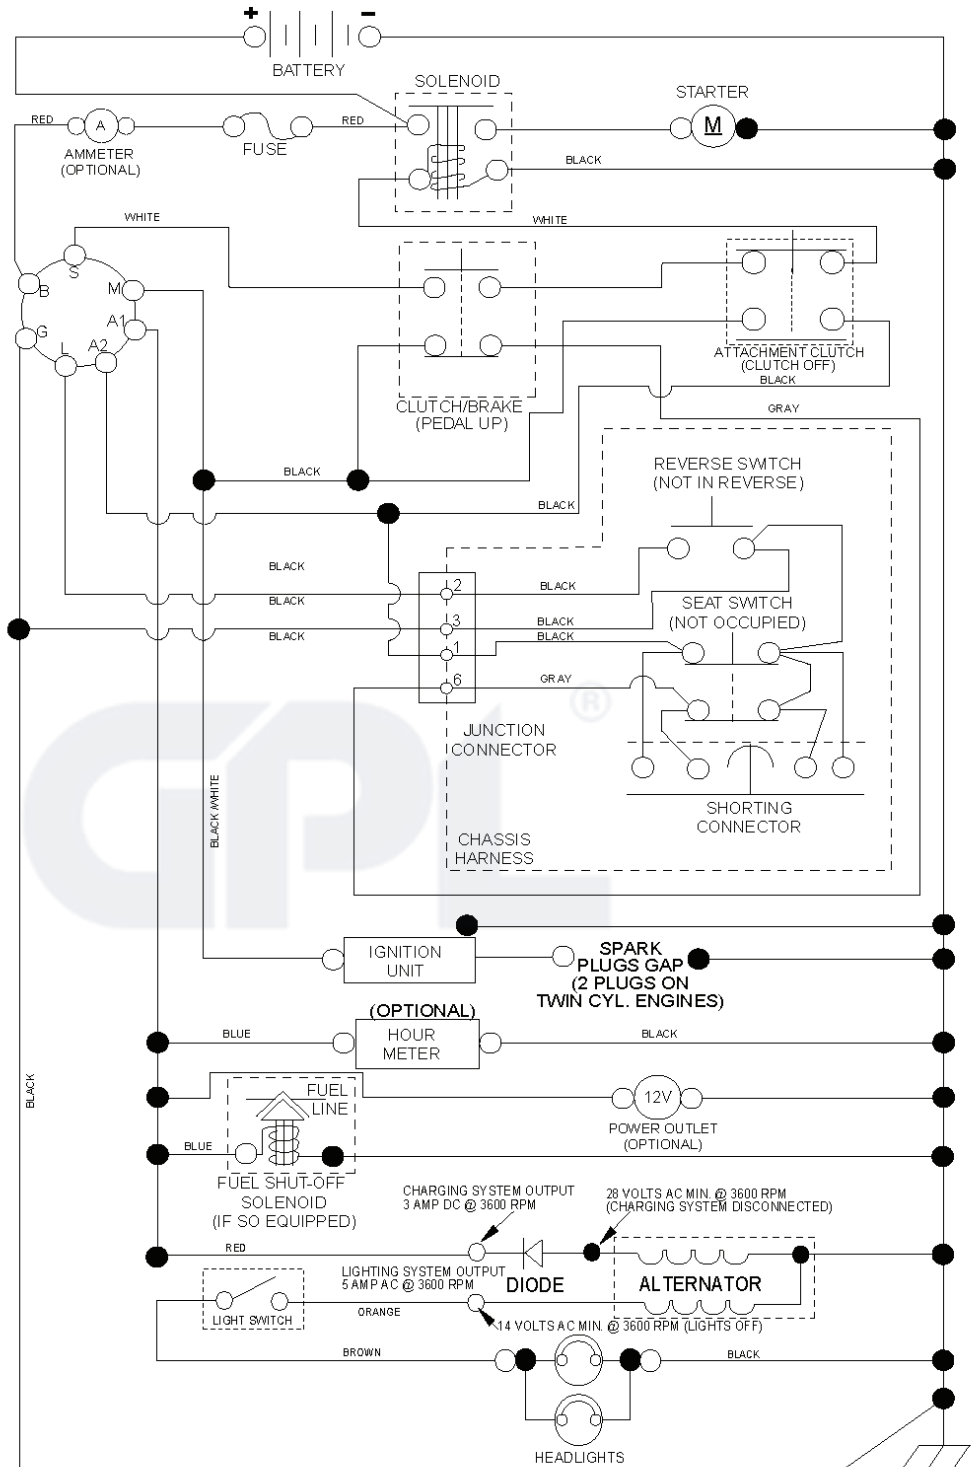

MC20H42YT, 96048002700, 2012-01

SPARE PARTS LIST

REF.	PART NO.	DESCRIPTION	REMARK	QTY.	KIT
1	532163465	BATTERY		1	
2	874760412	BOLT		1	
8	532193228	BOX		1	
16	532176138	MICRO SWITCH		1	
21	532183759	HARNESS		1	
22	532004152	BULB		1	
25	532412894	CABLE.STARTER.GGA.BL/R*SUBS/2*		1	
26	532175158	FUSE		1	
27	873510400	NUT		1	
28	532198885	CABLE		1	
29	532401545	SWITCH		1	
30	532193350	IGNITION MODULE		1	
33	532411935	KEY		1	
34	532110712	SWITCH		1	
40	532401098	CABLE		1	
41	817720408	SCREW		1	
42	532131563	COVER		1	
43	532192507	SOLENOID		1	
55	817060512	SCREW		1	
71	532400449	CABLE		1	
79	532175242	HOLDER		1	
87	532197802	SWITCH		1	
90	532435395	TERMINAL COVER		1	
92	532196615	CABLE ASSY		1	
93	532192540	SCREW		1	
94	532191834	MODULE.REVERSE.ROS		1	

**OPTIONAL EQUIPMENT
SPARK ARRESTER**

REF.	PART NO.	DESCRIPTION	REMARK	QTY.	KIT
1	000000000	W/O DESCRIPTION	ENGINE B&S MODEL NO. 331777-1523-G5 (442174)	1	
2	532188655	MUFFLER		1	
9	532194320	BELT GUIDE		1	
12	532405471	PULLEY		1	
15	532430825	FUEL TANK		1	
18	532430220	FUEL CAP		1	
20	532183897	CONTROL		1	
21	532416358	SCREW		1	
28	532401137	DURITE ESSENCE 20"		1	
29	532137180	SPARK ARRESTER KIT		1	
37	532123487	HOSE CLAMP		1	
42	810040700	WASHER		1	
45	873510400	NUT		1	
69	532165291	GASKET		1	
79	532192334	SCREW		1	
81	532148456	TUBE		1	
82	532428287	PLUG		1	
84	817060620	SCREW		1	
85	532173937	BOLT		1	
87	532171877	BOLT		1	
90	817000616	SCREW		1	
94	581880901	TUBE		1	
96	819091416	WASHER		1	
97	817670412	SCREW		1	

GPL®

wheel_art_1-vgt

REF.	PART NO.	DESCRIPTION	REMARK	QTY.	KIT
1	532059192	CAP VALVE		1	
2	532065139	NIPPLE		1	
3	532125121	RIM		1	
4	532059904	HOSE	Service Item Only	1	
5	532106222	TIRE		1	
6	532124957	FITTING	Front Wheel Only	1	
7	532124959	BEARING	Front Wheel Only	1	
8	532193268	HUB CAP		1	
9	532138468	TIRE		1	
10	532124926	HOSE	Service Item Only	1	
11	532125122	RIM		1	
	532144334	SEALING FOAM	10 oz. Tube	1	