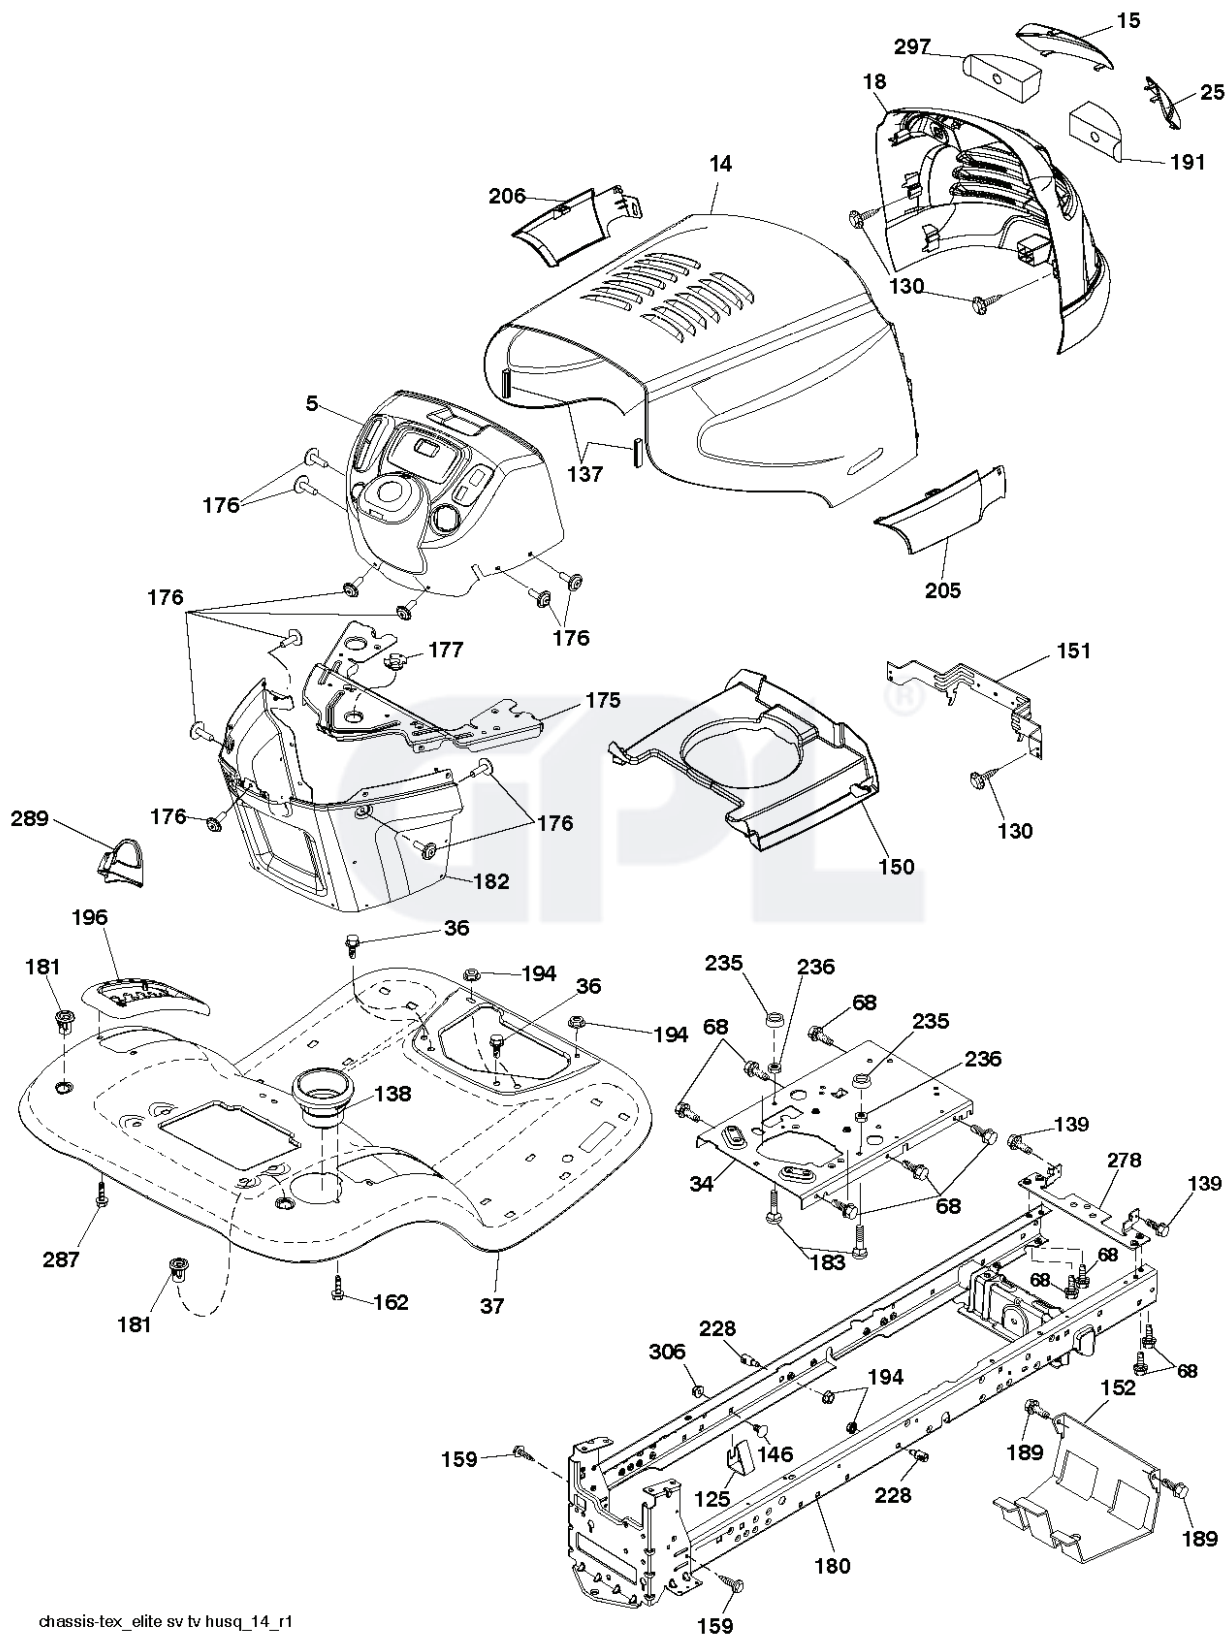

REF.	PART NO.	DESCRIPTION	REMARK	QTY.	KIT
1	532424543	STEERING WHEEL		1	
2	532195968	SHAFT		1	
4	532403087	SPINDLE	LH	1	
5	532403088	SPINDLE	RH	1	
6	532124931	WASHER		1	
7	532121748	WASHER		1	
8	812000029	RETAINER RING		1	
9	532121232	HUB CAP		1	
13	532121749	WASHER		1	
14	810040600	WASHER		1	
15	873540600	NUT		1	
16	532408219	SHAFT		1	
19	532194729	PLATE		1	
20	532411291	STEERING COLUMN		1	
21	532186737	ADAPTER		1	
22	532420537	SUPPORT		1	
26	532424147	HUB CAP		1	
28	817000612	SCREW		1	
35	532194732	PLATE		1	
45	819183812	WASHER		1	
51	873940800	NUT		1	
53	532188967	WASHER		1	
57	532407465	BRACKET		1	
58	532194747	BOLT		1	
59	532194748	WASHER		1	
60	873971000	NUT		1	
61	532194740	LINK	LH	1	
62	532194741	LINK	RH	1	
63	817000512	SCREW		1	
64	532199849	SPRING RETAINER		1	
66	871020748	BOLT		1	
67	532194737	BUSHING		1	
68	873900700	NUT		1	
69	532199162	WASHER		1	
70	532196197	BRACKET		1	
122	532444962	CAP		1	

GPL®

wheel_art_1-vgt

REF.	PART NO.	DESCRIPTION	REMARK	QTY.	KIT
1	532059192	CAP VALVE		1	
2	532065139	NIPPLE		1	
3	532125121	RIM		1	
4	532059904	HOSE	Service Item Only	1	
5	532106222	TIRE		1	
6	532124957	FITTING	Front Wheel Only	1	
7	532124959	BEARING	Front Wheel Only	1	
8	532193268	HUB CAP		1	
9	532138468	TIRE		1	
10	532124926	HOSE	Service Item Only	1	
11	532125122	RIM		1	
	532144334	SEALING FOAM	10 oz. Tube	1	