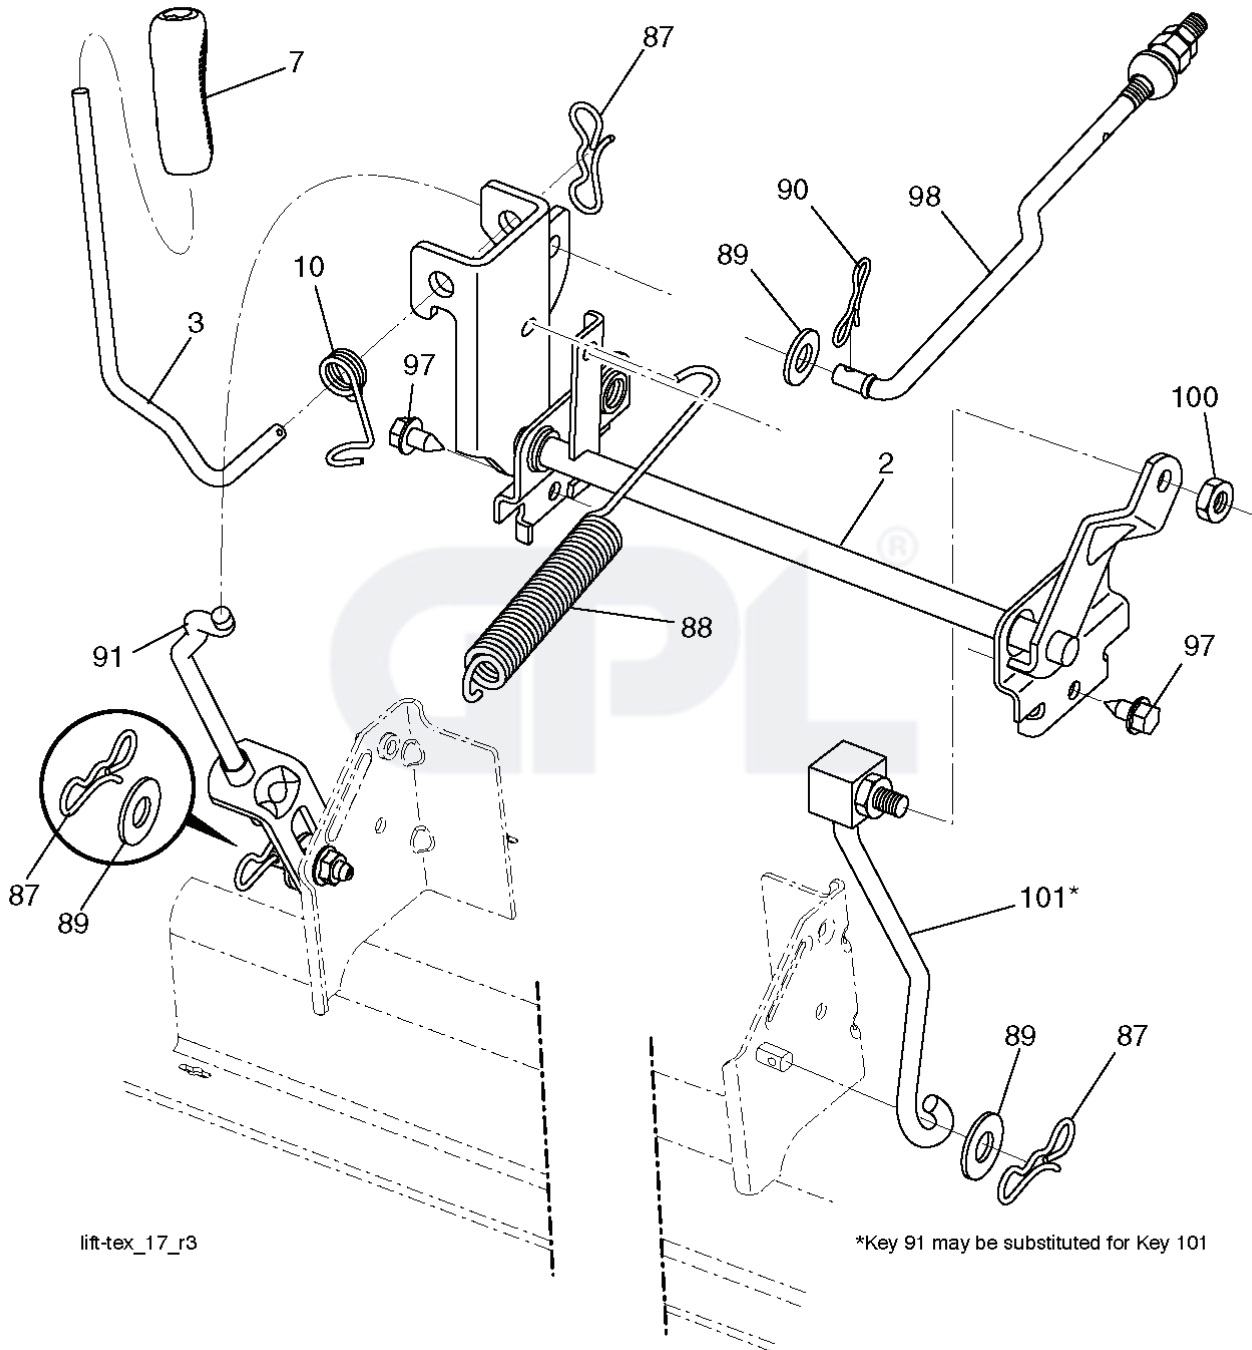

lift-tex_17_r3

*Key 91 may be substituted for Key 101

REF.	PART NO.	DESCRIPTION	REMARK	QTY.	KIT
2	532422027	SHAFT		1	
3	532195231	LEVER	RH	1	
7	532411555	GRIP		1	
10	532196314	SPRING		1	
87	532194209	SPRING		1	
88	532410710	SPRING		1	
89	819191912	WASHER		1	
90	532194208	PIN		1	
91	532195181	LINK		1	
97	817000612	SCREW		1	
98	532195270	LINK		1	
100	873930600	NUT		1	
101	532407003	LINK		1