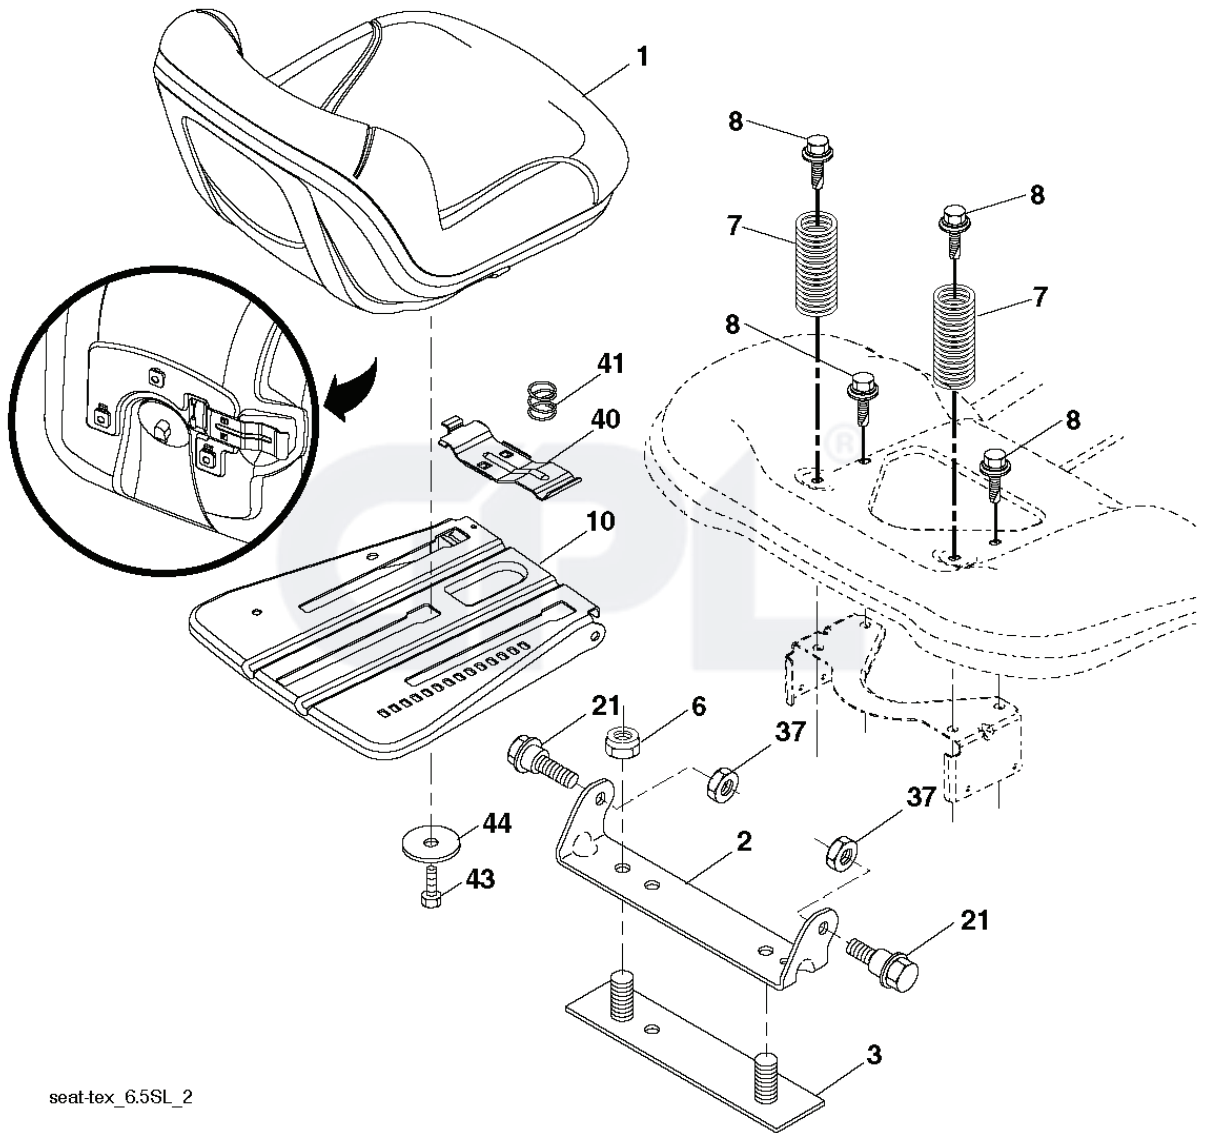

seat-tex_6.5SL_2

REF.	PART NO.	DESCRIPTION	REMARK	QTY.	KIT
1	532197511	SEAT		1	
2	532180166	BRACKET		1	
3	532140675	STRAP		1	
6	873800600	NUT		1	
7	532124181	SPRING		1	
8	532171877	BOLT		1	
10	532196977	PLATE		1	
21	532171852	BOLT		1	
37	873800500	LOCK NUT		1	
40	532197661	HANDLE		1	
41	532198200	SPRING		1	
43	874760612	BOLT		1	
44	819133812	WASHER		1	
	PART NO.		REMARK		KIT