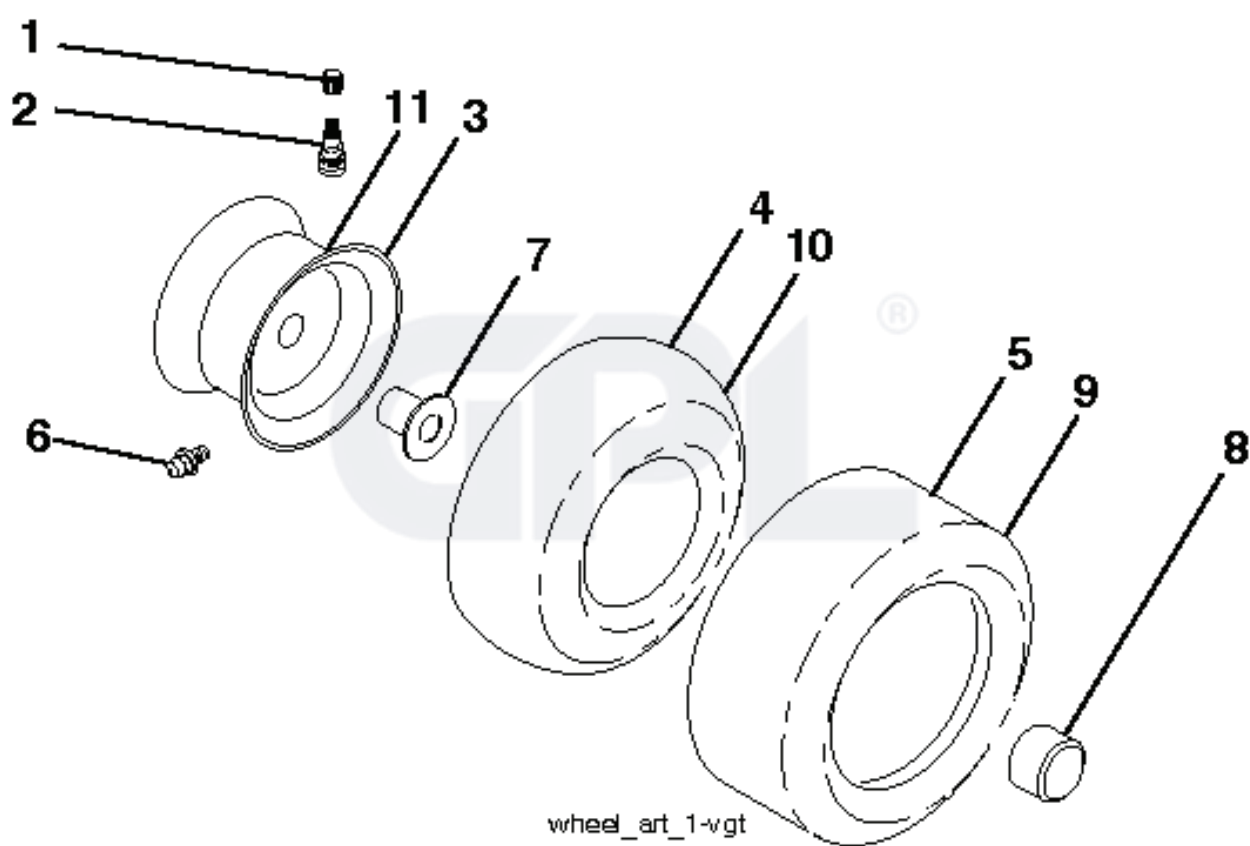

IGNITION SWITCH

POSITION	CIRCUIT	"MAKE"
OFF	M+G+A1	
RUN/OVERRIDE	B+A1	
RUN	B+A1	L+A2
START	B + S + A1	

CHASSIS HARNESS CONNECTOR (MATING SIDE)

DASH HARNESS CONNECTOR (MATING SIDE)

WIRING INSULATED CLIPS
NOTE: IF WIRING INSULATED CLIPS WERE REMOVED FOR SERVICING OF UNIT, THEY SHOULD BE RE-INSTALLED TO PROPERLY SECURE YOUR WIRING.

REF.	PART NO.	DESCRIPTION	REMARK	QTY.	KIT
1	532424543	STEERING WHEEL		1	
2	532195968	SHAFT		1	
4	532403087	SPINDLE	LH	1	
5	532403088	SPINDLE	RH	1	
6	532124931	WASHER		1	
7	532121748	WASHER		1	
8	812000029	RETAINER RING		1	
9	532121232	HUB CAP		1	
13	532121749	WASHER		1	
14	810040600	WASHER		1	
15	873540600	NUT		1	
16	532408219	SHAFT		1	
19	532194729	PLATE		1	
20	532411291	STEERING COLUMN		1	
21	532186737	ADAPTER		1	
22	532420537	SUPPORT		1	
26	532424147	HUB CAP		1	
28	817000612	SCREW		1	
35	532194732	PLATE		1	
45	819183812	WASHER		1	
51	873940800	NUT		1	
53	532188967	WASHER		1	
57	532407465	BRACKET		1	
58	532194747	BOLT		1	
59	532194748	WASHER		1	
60	873971000	NUT		1	
61	532194740	LINK	LH	1	
62	532194741	LINK	RH	1	
63	817000512	SCREW		1	
64	532199849	SPRING RETAINER		1	
66	871020748	BOLT		1	
67	532194737	BUSHING		1	
68	873900700	NUT		1	
69	532199162	WASHER		1	
70	532196197	BRACKET		1	
122	532444962	CAP		1	

GPL®

wheel_art_1-vgt

REF.	PART NO.	DESCRIPTION	REMARK	QTY.	KIT
1	532059192	CAP VALVE		1	
2	532065139	NIPPLE		1	
3	532125121	RIM		1	
4	532059904	HOSE	Service Item Only	1	
5	532106222	TIRE		1	
6	532124957	FITTING	Front Wheel Only	1	
7	532124959	BEARING	Front Wheel Only	1	
8	532193268	HUB CAP		1	
9	532138468	TIRE		1	
10	532124926	HOSE	Service Item Only	1	
11	532125122	RIM		1	
	532144334	SEALING FOAM	10 oz. Tube	1	