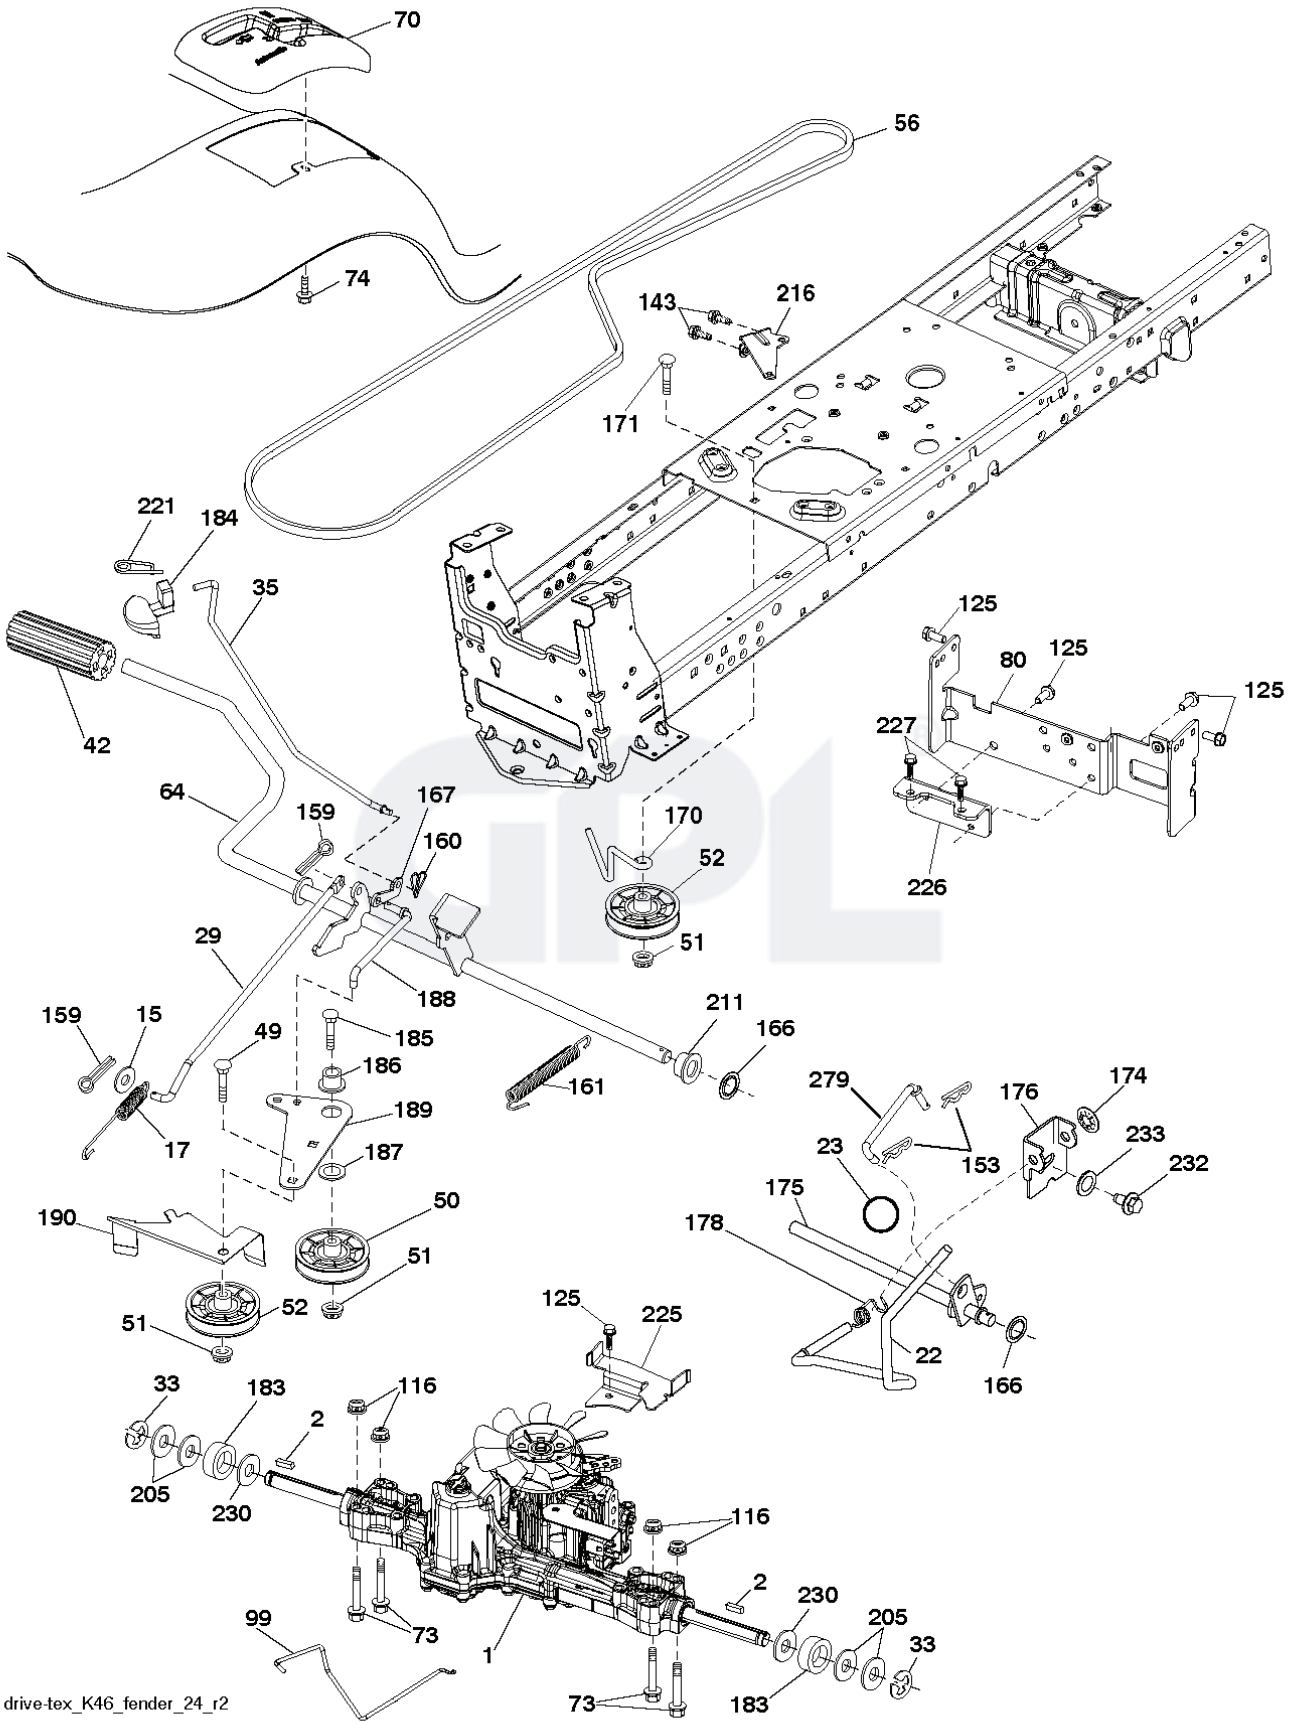

REF.	PART NO.	DESCRIPTION	REMARK	QTY.	KIT
1	000000000	W/O DESCRIPTION	TRANSAXLE TUFFTORQ K46BA	1	
2	532123583	KEY		1	
15	819131316	WASHER		1	
17	532413678	SRPING.BRAKE.K46.GREEN*SUBS/2*		1	
22	532197660	ROD		1	
23	532140845	KNOB		1	
29	532403806	ROD		1	
33	812000001	RETAINER RING		1	
35	532197722	ROD		1	
42	532124872	PEDAL RUBBER		1	
49	872110614	BOLT		1	
50	532194327	PULLEY		1	
51	873900600	NUT		1	
52	532194326	PULLEY		1	
56	532130969	BELT		1	
64	532196200	SHAFT		1	
70	532411329	CONSOLE		1	
73	874490540	BOLT		1	
74	532142432	SCREW		1	
80	532440619	STRAP		1	
99	532415742	ROD		1	
116	873900500	NUT		1	
125	817000512	SCREW		1	
143	817490508	SCREW		1	
153	532124788	RETAINER RING		1	
159	876020412	SPLIT PIN		1	
160	532169484	PIN		1	
161	532105709	SPRING		1	
166	532429164	NUT		1	
167	532405257	LATCH		1	
170	532413430	BELT GUIDE		1	
171	872110616	BOLT		1	
174	532197289	NUT		1	
175	532406208	SHAFT		1	
176	532196214	ARM		1	
178	532197456	SPRING		1	
183	532137057	SPACER		1	
184	532441504	BRAKE		1	
185	872110622	BOLT		1	
186	532194321	SPACER		1	
187	819133210	WASHER		1	
188	532194323	LINK		1	
189	532194317	PLATE		1	
190	532194318	BELT GUIDE		1	
205	532121748	WASHER		1	
211	532196212	BUSHING		1	
216	532196131	BRACKET		1	
221	532403187	SPRING		1	
225	532403319	BELT GUIDE		1	
226	532401564	BRACKET		1	
227	17490512	SCREW		1	
230	532188967	WASHER		1	
232	874780716	BOLT		1	
233	532405296	WASHER		1	
279	532413150	LINK		1