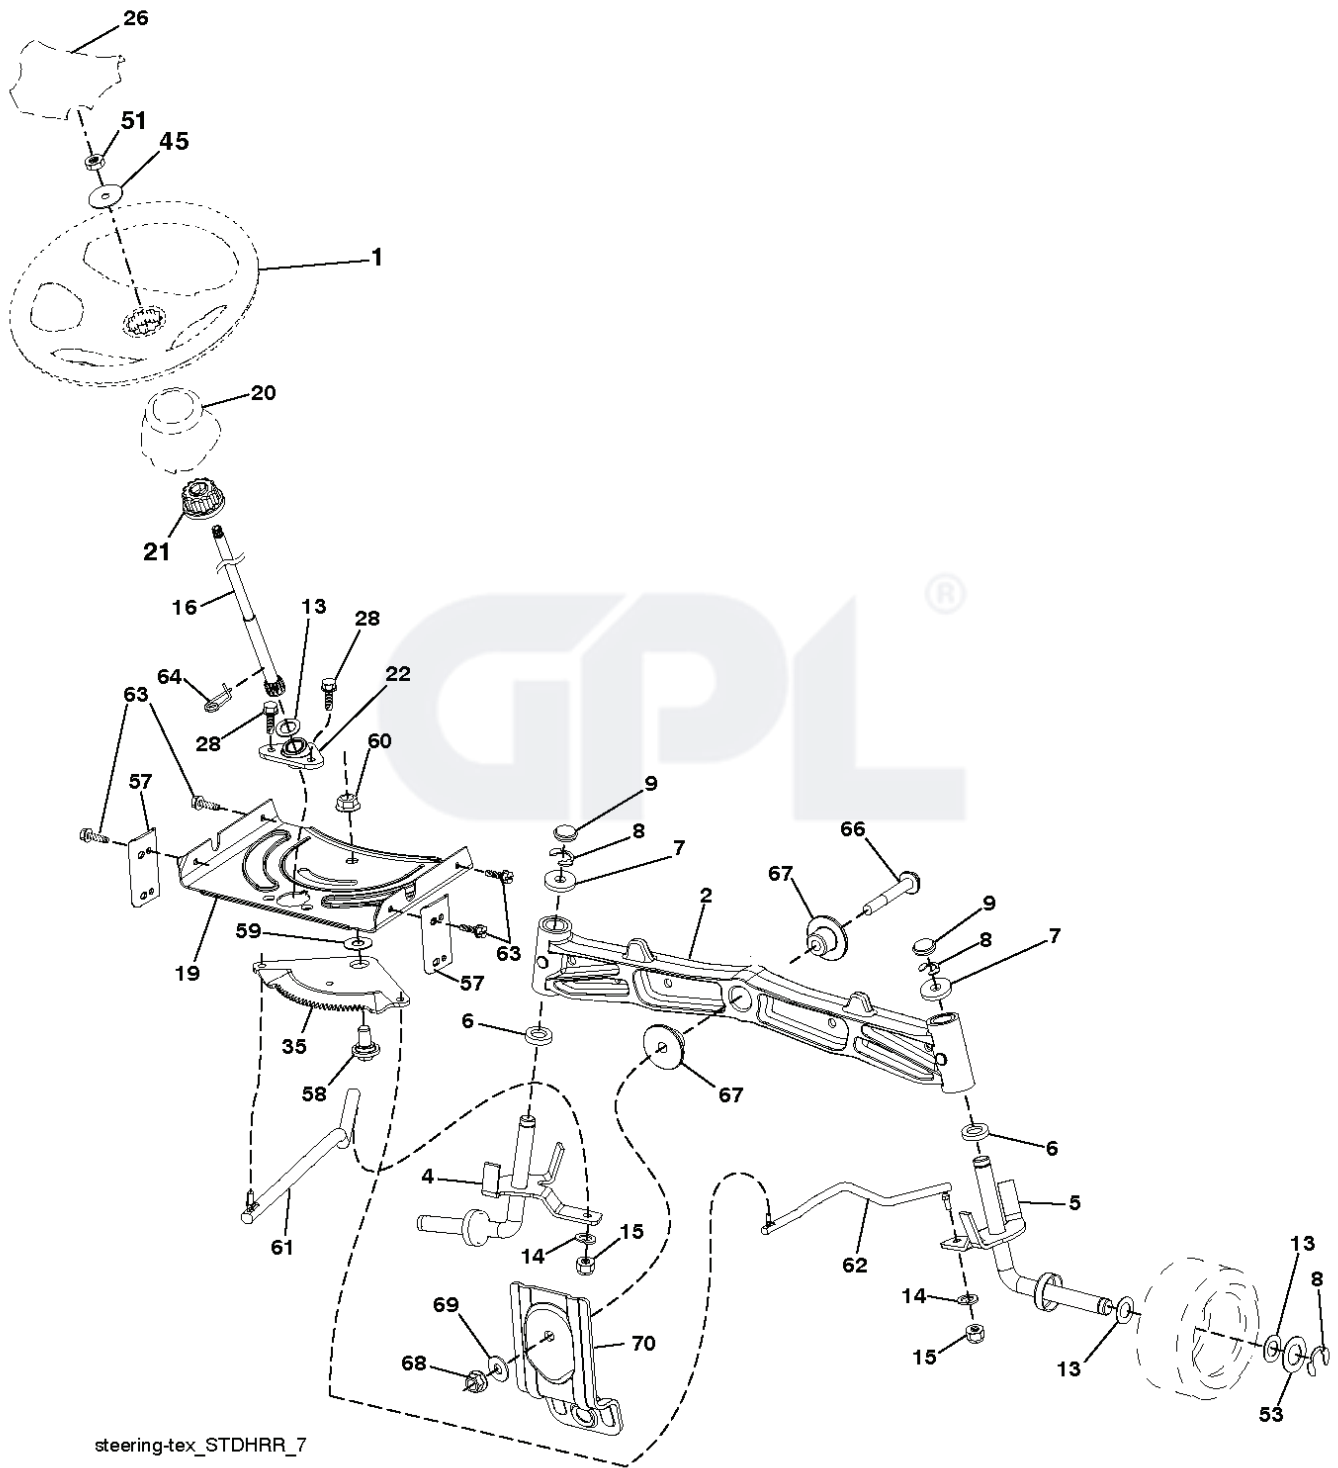

REF.	PART NO.	DESCRIPTION	REMARK	QTY.	KIT
2	532422027	SHAFT		1	
3	532195231	LEVER	RH	1	
7	532411555	GRIP		1	
10	532196314	SPRING		1	
87	532194209	SPRING		1	
88	532410710	SPRING		1	
89	819191912	WASHER		1	
90	532194208	PIN		1	
91	532195181	LINK		1	
97	817000612	SCREW		1	
98	532195270	LINK		1	
100	873930600	NUT		1	
101	532407003	LINK		1	

IGNITION SWITCH

POSITION	CIRCUIT	"MAKE"
OFF	M+G+A1	
RUN/OVERRIDE	B+A1	
RUN	B+A1	L+A2
START	B + S + A1	

CHASSIS HARNESS CONNECTOR (MATING SIDE)

DASH HARNESS CONNECTOR (MATING SIDE)

WIRING INSULATED CLIPS
 NOTE: IF WIRING INSULATED CLIPS WERE REMOVED FOR SERVICING OF UNIT, THEY SHOULD BE RE-INSTALLED TO PROPERLY SECURE YOUR WIRING.

NON-REMOVABLE CONNECTIONS

REMOVABLE CONNECTIONS

seat-tex_6.5SL_2

REF.	PART NO.	DESCRIPTION	REMARK	QTY.	KIT
1	532197511	SEAT		1	
2	532180166	BRACKET		1	
3	532140675	STRAP		1	
6	873800600	NUT		1	
7	532124181	SPRING		1	
8	532171877	BOLT		1	
10	532196977	PLATE		1	
21	532171852	BOLT		1	
37	873800500	LOCK NUT		1	
40	532197661	HANDLE		1	
41	532198200	SPRING		1	
43	874760612	BOLT		1	
44	819133812	WASHER		1	

REF.	PART NO.	DESCRIPTION	REMARK	QTY.	KIT
1	532059192	CAP VALVE		1	
2	532065139	NIPPLE		1	
3	532125121	RIM		1	
4	532059904	HOSE	Service Item Only	1	
5	532106222	TIRE		1	
6	532124957	FITTING	Front Wheel Only	1	
7	532124959	BEARING	Front Wheel Only	1	
8	532193268	HUB CAP		1	
9	532138468	TIRE		1	
10	532124926	HOSE	Service Item Only	1	
11	532125122	RIM		1	
	532144334	SEALING FOAM	10 oz. Tube	1	
	PART NO.		REMARK		KIT