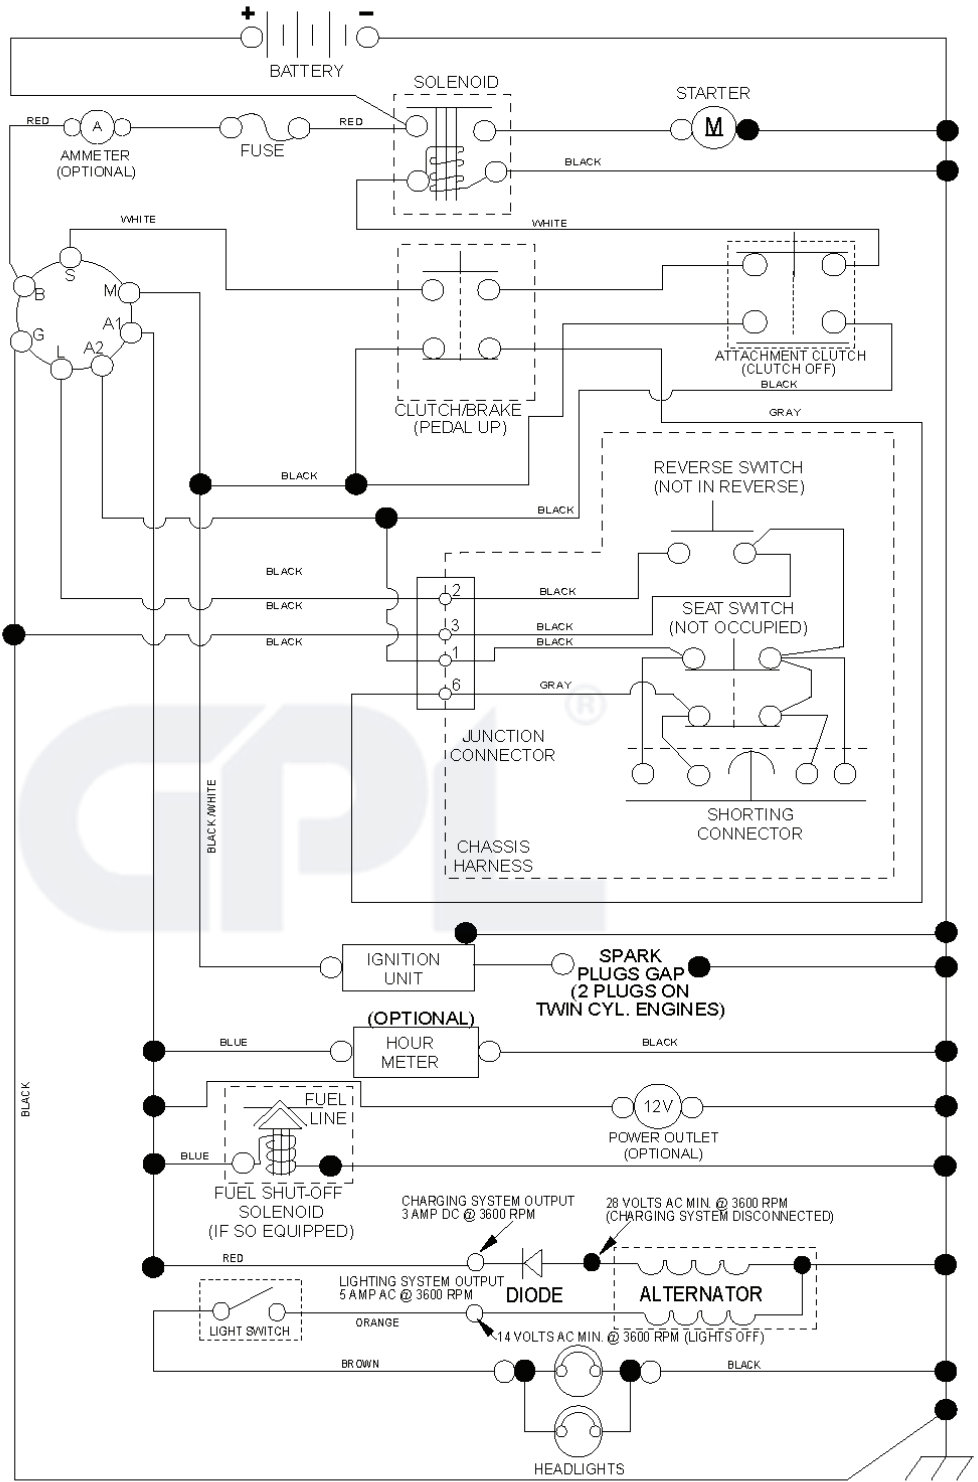

NOTE
YOUR TRACTOR IS EQUIPPED WITH A SPECIAL ALTERNATOR SYSTEM. THE LIGHTS ARE NOT CONNECTED TO THE BATTERY, BUT HAVE THEIR OWN ELECTRICAL SOURCE. BECAUSE OF THIS, THE BRIGHTNESS OF THE LIGHTS WILL CHANGE WITH ENGINE SPEED. AT IDLE THE LIGHTS WILL DIM. AS THE ENGINE IS SPEEDED UP, THE LIGHTS WILL BECOME THEIR BRIGHTEST.