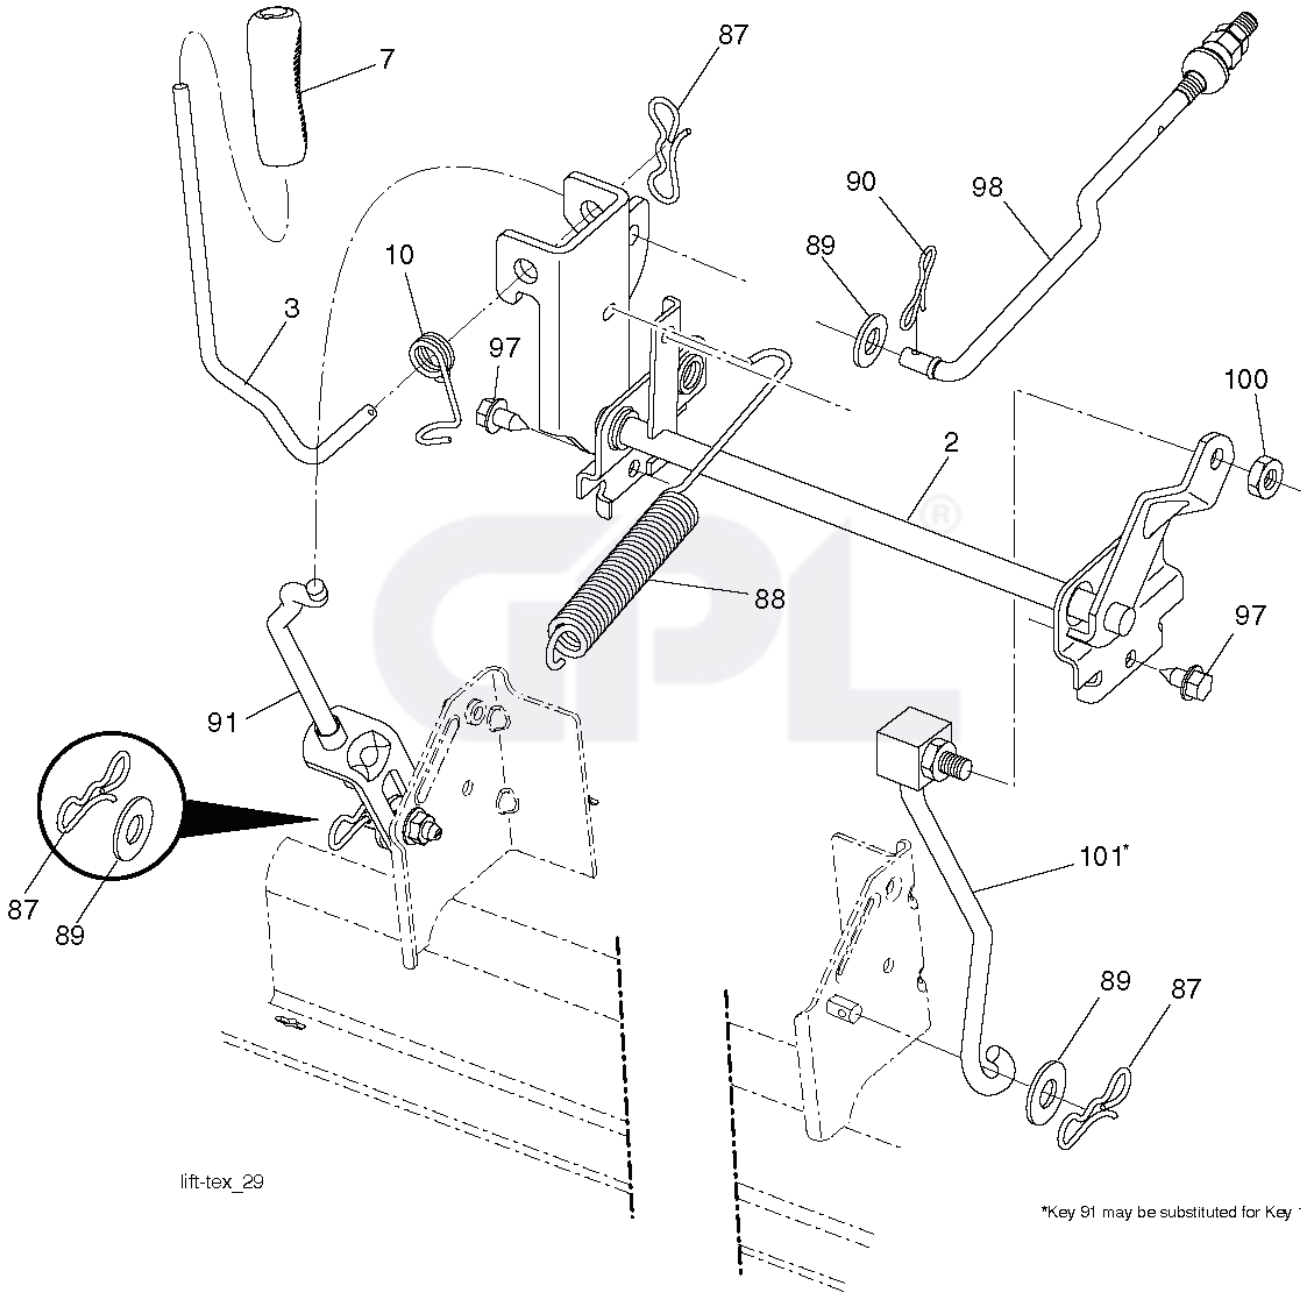

REF.	PART NO.	DESCRIPTION	REMARK	QTY.	KIT
1	532196495	HOUSING		1	
6	532195186	ARM		1	
7	532416358	SCREW		1	
8	532193003	SCREW		1	
11	532138971	BLADE	For bagging or discharge	1	
13	532192872	SHAFT ASSY		1	
14	532187281	BEARING HOUSING		1	
15	532110485	BEARING		1	
19	532196539	BOLT		1	
20	532159770	RAIL		1	
21	873680500	NUT		1	
23	532192557	HINGE		1	
24	532105304	HUB CAP		1	
25	532197026	TORSION SPRING		1	
26	532110452	NUT		1	
27	532403004	SHIELD		1	
29	532131491	SHAFT		1	
31	532187690	WASHER		1	
32	532197473	PULLEY		1	
33	532400234	NUT		1	
34	872110612	BOLT		1	
36	532197379	PULLEY		1	
37	819131316	WASHER		1	
38	532432520	KEEPER		1	
40	873900600	NUT		1	
41	584953901	BOLT		1	
42	532198410	SPRING		1	
43	532197256	SPRING		1	
46	532137729	SCREW		1	
47	532197250	BRACKET		1	
55	532437110	ARM		1	
56	532199092	SPACER		1	
57	817000616	SCREW		1	
59	532141043	GUARD		1	
60	532197261	ARM		1	
62	872110616	BOLT		1	
63	532199477	ARM		1	
64	532199790	LINK		1	
67	532403012	HANDLE		1	
68	532429636	BELT		1	
69	872140505	BOLT		1	
70	532199779	CLUTCHASM.MANUAL		1	
113	817000510	BOLT		1	
116	532124842	BOLT		1	
117	532188606	WHEEL		1	
119	819121414	WASHER		1	
122	532197258	BELT GUIDE	LH	1	
123	532197259	BELT GUIDE	RH	1	
144	532199204	BELT GUIDE		1	
145	532193197	PULLEY		1	
147	532401971	SPRING		1	
152	532435111	CABLE		1	
188	532195161	STUD		1	
189	873900500	NUT		1	
192	532197260	BRACKET	LH	1	
195	817000612	SCREW		1	
241	532152927	SCREW		1	
242	532415598	HOSE COUPLING		1	
	532192870	SPINDLE	* Mandrel Assembly (Includes housing, shaft and shaft hardware only-pulley not included)	1	
	532437730	CUTTING DECK		1