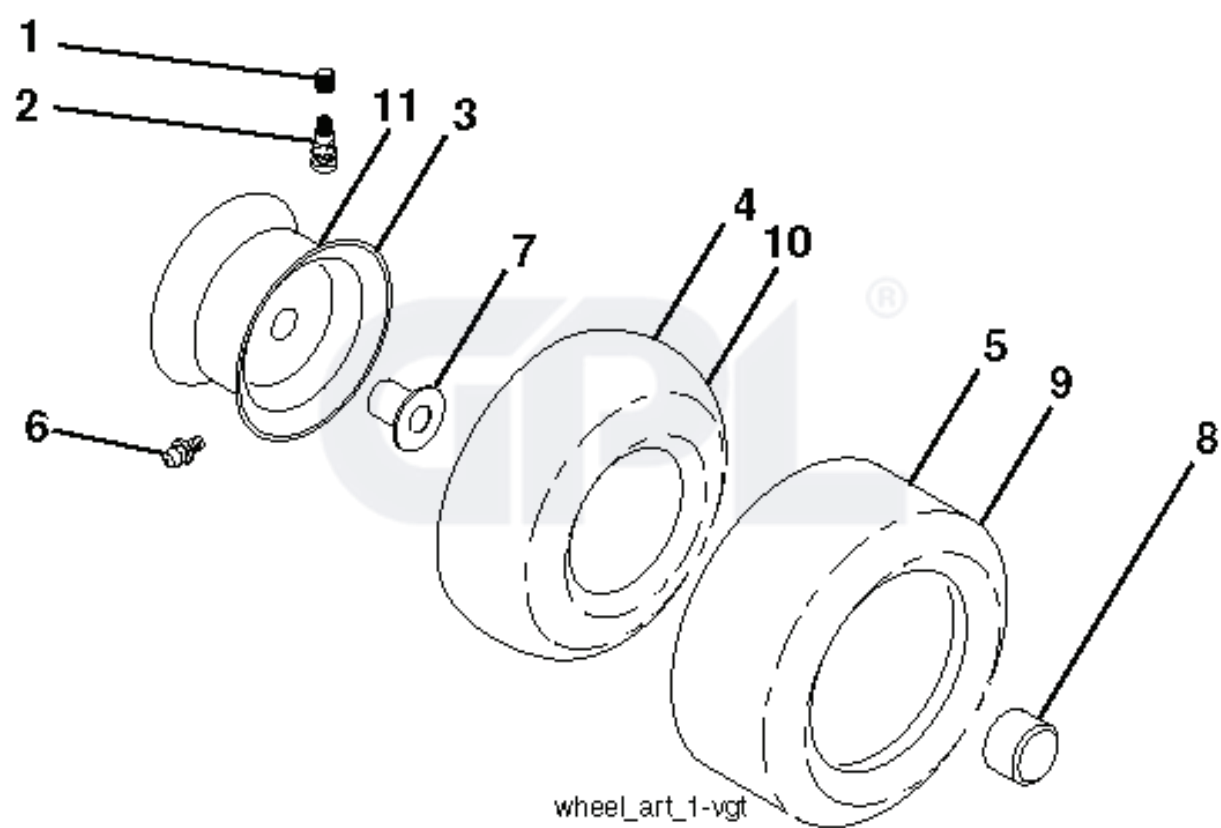

IGNITION SWITCH

POSITION	CIRCUIT	"MAKE"
OFF	M+G+A1	
RUN/OVERRIDE	B+A1	
RUN	B+A1	L+A2
START	B + S + A1	

CHASSIS HARNESS CONNECTOR (MATING SIDE)

DASH HARNESS CONNECTOR (MATING SIDE)

WIRING INSULATED CLIPS
 NOTE: IF WIRING INSULATED CLIPS WERE REMOVED FOR SERVICING OF UNIT, THEY SHOULD BE RE-INSTALLED TO PROPERLY SECURE YOUR WIRING.

NON-REMOVABLE CONNECTIONS

REMOVABLE CONNECTIONS

seat-tex_6.5SL_2

REF.	PART NO.	DESCRIPTION	REMARK	QTY.	KIT
1	532197511	SEAT		1	
2	532180166	BRACKET		1	
3	532140675	STRAP		1	
6	873800600	NUT		1	
7	532124181	SPRING		1	
8	532171877	BOLT		1	
10	532196977	PLATE		1	
21	532171852	BOLT		1	
37	873800500	LOCK NUT		1	
40	532197661	HANDLE		1	
41	532198200	SPRING		1	
43	874760612	BOLT		1	
44	819133812	WASHER		1	

steering-tex_STDHRR_7

REF.	PART NO.	DESCRIPTION	REMARK	QTY.	KIT
1	532424543	STEERING WHEEL		1	
2	532195968	SHAFT		1	
4	532403087	SPINDLE	LH	1	
5	532403088	SPINDLE	RH	1	
6	532124931	WASHER		1	
7	532121748	WASHER		1	
8	812000029	RETAINER RING		1	
9	532121232	HUB CAP		1	
13	532121749	WASHER		1	
14	810040600	WASHER		1	
15	873540600	NUT		1	
16	532408219	SHAFT		1	
19	532194729	PLATE		1	
20	532411291	STEERING COLUMN		1	
21	532186737	ADAPTER		1	
22	532420537	SUPPORT		1	
26	532424147	HUB CAP		1	
28	817000612	SCREW		1	
35	532194732	PLATE		1	
45	819183812	WASHER		1	
51	873940800	NUT		1	
53	532188967	WASHER		1	
57	532407465	BRACKET		1	
58	532194747	BOLT		1	
59	532194748	WASHER		1	
60	873971000	NUT		1	
61	532194740	LINK	LH	1	
62	532194741	LINK	RH	1	
63	817000512	SCREW		1	
64	532199849	SPRING RETAINER		1	
66	871020748	BOLT		1	
67	532194737	BUSHING		1	
68	873900700	NUT		1	
69	532199162	WASHER		1	
70	532196197	BRACKET		1	