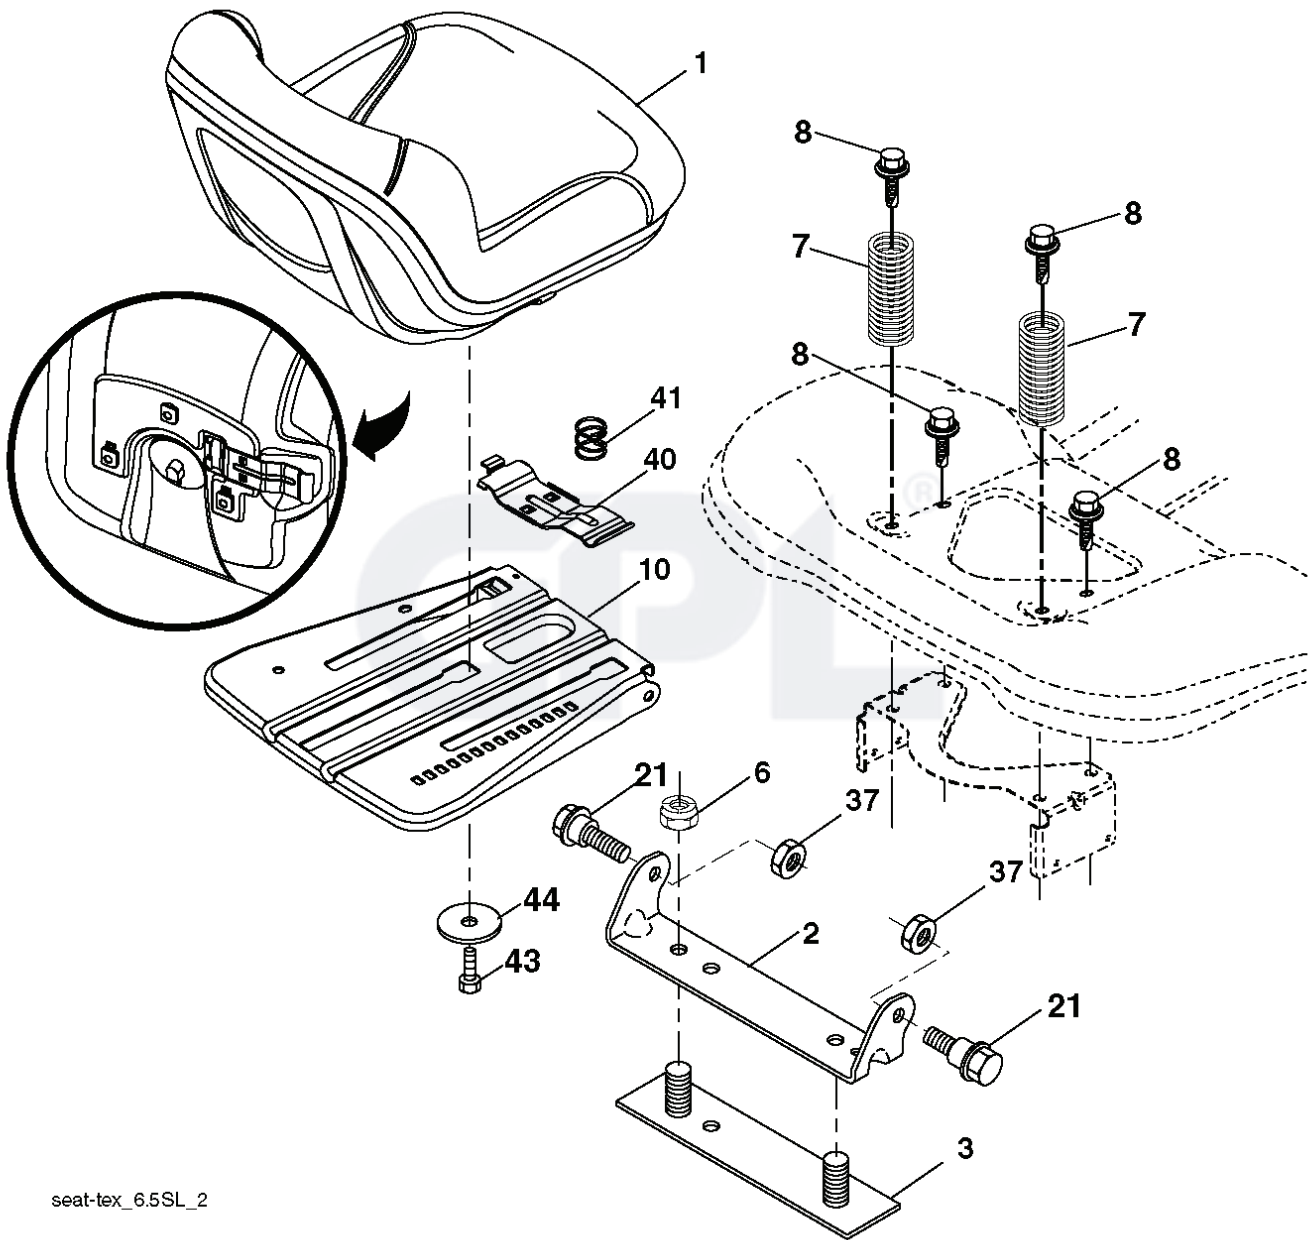

IGNITION SWITCH

POSITION	CIRCUIT	"MAKE"
OFF	M+G+A1	
RUN/OVERRIDE	B+A1	
RUN	B+A1	L+A2
START	B + S + A1	

CHASSIS HARNESS CONNECTOR (MATING SIDE)

DASH HARNESS CONNECTOR (MATING SIDE)

WIRING INSULATED CLIPS
 NOTE: IF WIRING INSULATED CLIPS WERE REMOVED FOR SERVICING OF UNIT, THEY SHOULD BE RE-INSTALLED TO PROPERLY SECURE YOUR WIRING.

NON-REMOVABLE CONNECTIONS

REMOVABLE CONNECTIONS

seat-tex_6.5SL_2

REF.	PART NO.	DESCRIPTION	REMARK	QTY.	KIT
1	532197511	SEAT		1	
2	532180166	BRACKET		1	
3	532140675	STRAP		1	
6	873800600	NUT		1	
7	532124181	SPRING		1	
8	532171877	BOLT		1	
10	532196977	PLATE		1	
21	532171852	BOLT		1	
37	873800500	LOCK NUT		1	
40	532197661	HANDLE		1	
41	532198200	SPRING		1	
43	874760612	BOLT		1	
44	819133812	WASHER		1	