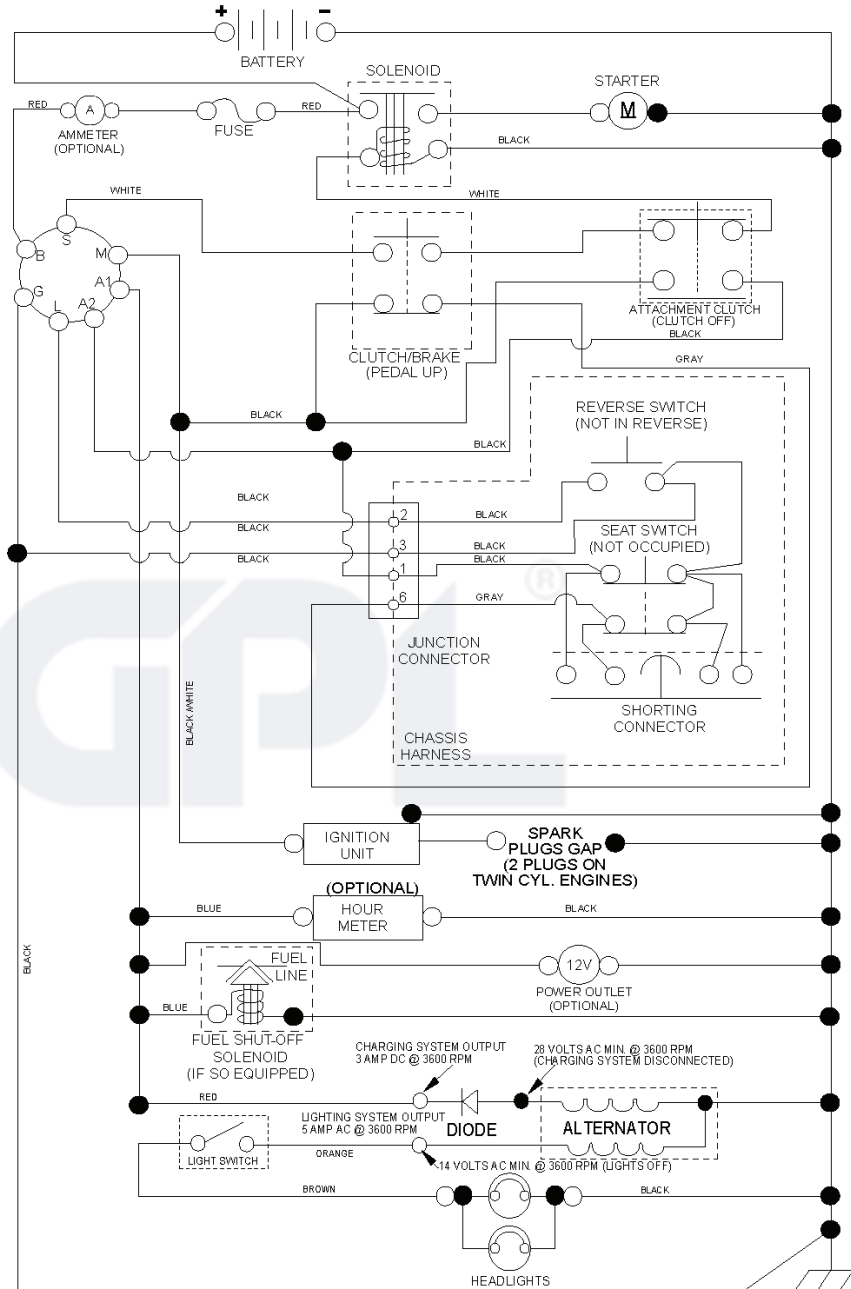

TRACTOR -- MODEL NO. MC195H42LT (96042011400), PRODUCT NO. 960 42 01-14 SCHEMATIC

SCH11

NOTE
YOUR TRACTOR IS EQUIPPED WITH A SPECIAL ALTERNATOR SYSTEM. THE LIGHTS ARE NOT CONNECTED TO THE BATTERY, BUT HAVE THEIR OWN ELECTRICAL SOURCE. BECAUSE OF THIS, THE BRIGHTNESS OF THE LIGHTS WILL CHANGE WITH ENGINE SPEED. AT IDLE THE LIGHTS WILL DIM. AS THE ENGINE IS SPEEDED UP, THE LIGHTS WILL BECOME THEIR BRIGHTEST.

POSITION	CIRCUIT	"MAKE"
OFF	M+G+A1	
RUN/OVERRIDE	B+A1	
RUN	B+A1	L+A2
START	B + S + A1	

WIRING INSULATED CLIPS
NOTE: IF WIRING INSULATED CLIPS WERE REMOVED FOR SERVICING OF UNIT, THEY SHOULD BE RE-INSTALLED TO PROPERLY SECURE YOUR WIRING.

● NON-REMOVABLE CONNECTIONS

○ REMOVABLE CONNECTIONS