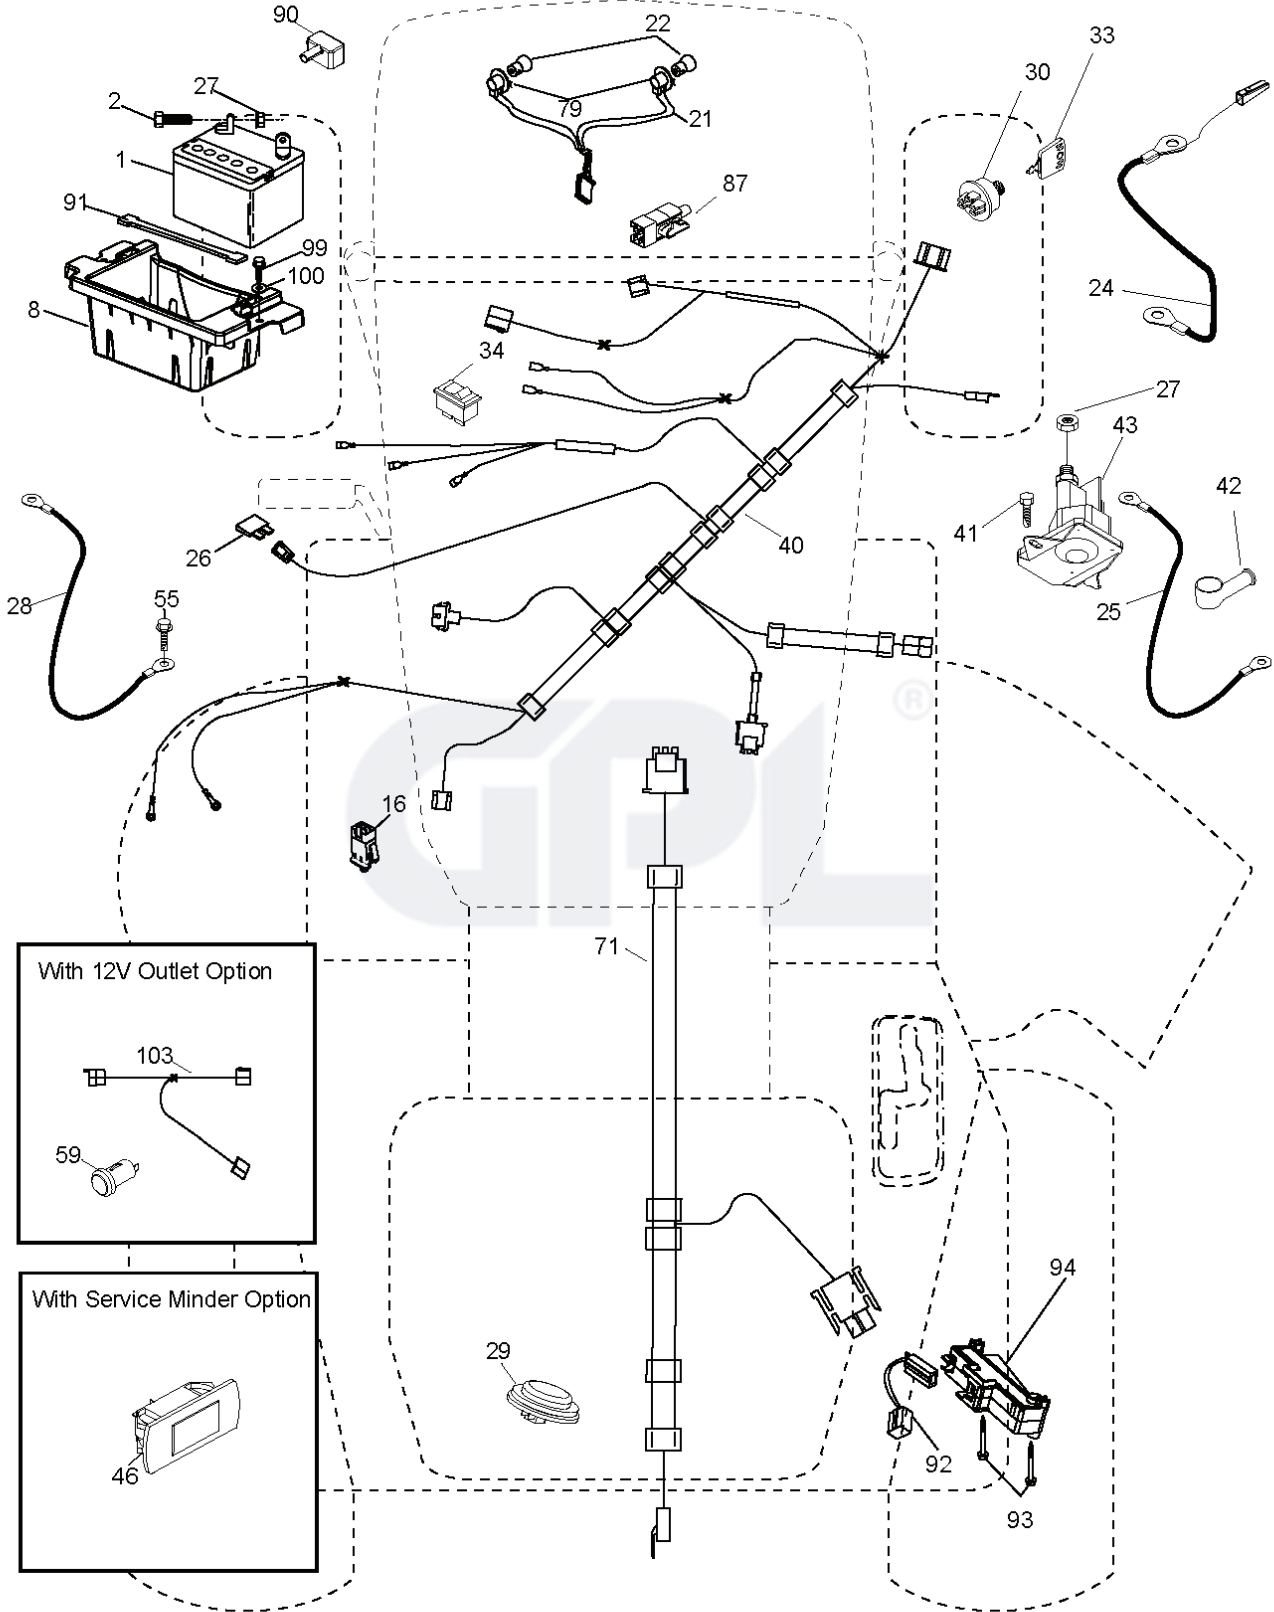

T01S

With 12V Outlet Option

With Service Minder Option

REF.	PART NO.	DESCRIPTION	REMARK	QTY.	KIT
1	532163465	BATTERY		1	
2	874760412	BOLT		1	
8	532186491	BOX		1	
16	532176138	MICRO SWITCH		1	
21	532183759	HARNESS		1	
22	532004152	BULB		1	
24	532400253	CABLE		1	
25	532412894	CABLE.STARTER.6GA.BL/R*SUBS/2*		1	
26	532175158	FUSE		1	
27	873510400	NUT		1	
28	532145491	CABLE		1	
29	532401545	SWITCH		1	
30	532193350	IGNITION MODULE		1	
33	532411933	KEY		1	
34	532110712	SWITCH		1	
40	532401098	CABLE		1	
41	817720408	SCREW		1	
42	532131563	COVER		1	
43	532192507	SOLENOID		1	
46	532401763	DISPLAY		1	
55	817060512	SCREW		1	
71	532194276	CABLE ASSY		1	
79	532175242	HOLDER		1	
87	532197802	SWITCH		1	
90	532435395	TERMINAL COVER		1	
92	532196615	CABLE ASSY		1	
93	532192540	SCREW		1	
94	532191834	MODULE.REVERSE.ROS		1	
91	532190270	STRAP BATTERY MOUNT FRO		1	
99	817670412	SCREW		1	
100	819091416	WASHER		1