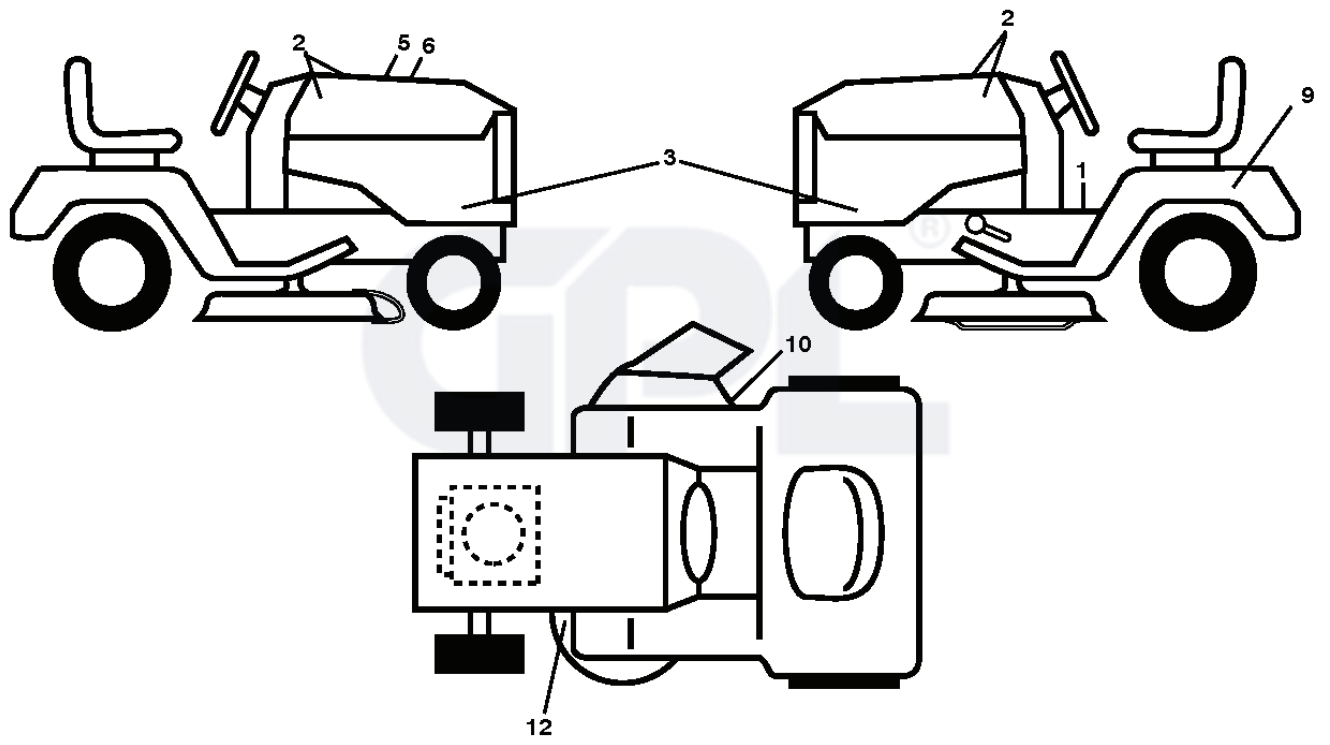

REF.	PART NO.	DESCRIPTION	REMARK	QTY.	KIT
1	532411657	DECAL		1	
3	532170563	DECALC.'DANGER'		1	
4	532438810	DECAL		1	
5	532160396	DECAL		1	
6	532429551	DECAL		1	
7	532438382	DECAL	LH/RH	1	
9	532145005	DECAL		1	
10	532437833	DECAL		1	
13	532437966	DECAL		1	
14	532441424	DECAL		1	
	532166960	DECAL		1	
	532409505	PAD	LH	1	
	532411273	PAD	RH	1