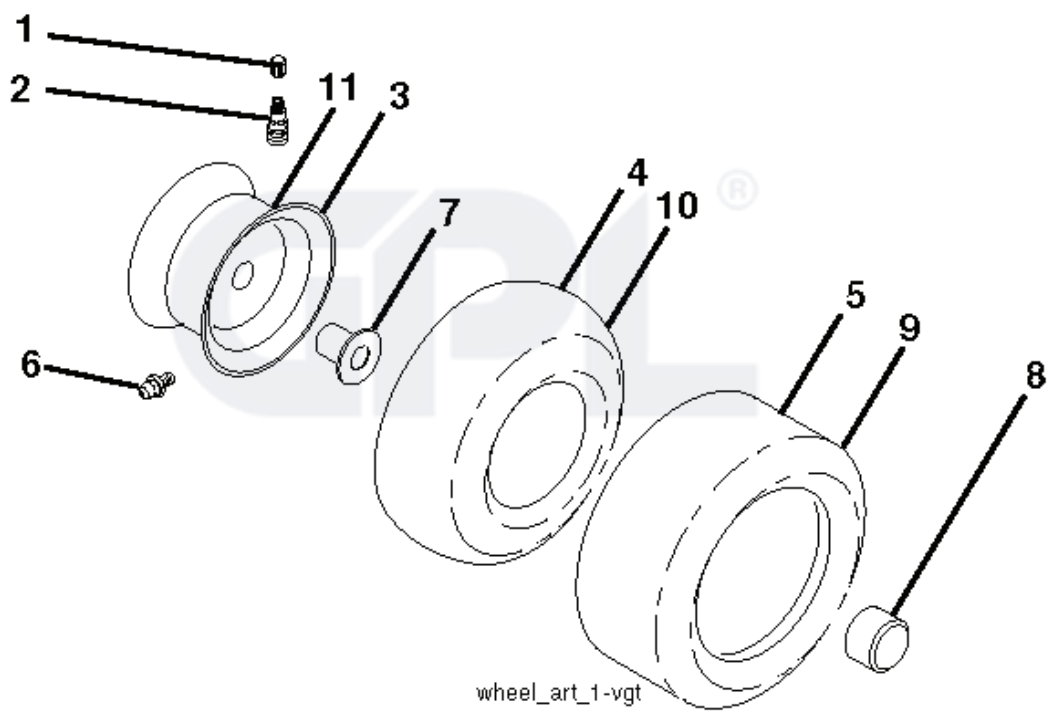

GPL®

steering-tex_STDSRR_1_r2

REF.	PART NO.	DESCRIPTION	REMARK	QTY.	KIT
1	532424543	STEERING WHEEL		1	
2	532195968	SHAFT		1	
4	532403087	SPINDLE	LH	1	
5	532403088	SPINDLE	RH	1	
6	532124931	WASHER		1	
7	532121748	WASHER		1	
8	812000029	RETAINER RING		1	
9	532121232	HUB CAP		1	
13	532121749	WASHER		1	
14	810040600	WASHER		1	
15	873540600	NUT		1	
16	532408219	SHAFT		1	
19	532194729	PLATE		1	
20	532411291	STEERING COLUMN		1	
21	532186737	ADAPTER		1	
22	532420537	SUPPORT		1	
26	532424147	HUB CAP		1	
28	817000612	SCREW		1	
35	532194732	PLATE		1	
45	819183812	WASHER		1	
51	873940800	NUT		1	
53	532188967	WASHER		1	
57	532407465	BRACKET		1	
58	532194747	BOLT		1	
59	532194748	WASHER		1	
60	873971000	NUT		1	
61	532194740	LINK	LH	1	
62	532194741	LINK	RH	1	
63	817000512	SCREW		1	
64	532199849	SPRING RETAINER		1	
66	871020748	BOLT		1	
67	532194737	BUSHING		1	
68	873900700	NUT		1	
69	532199162	WASHER		1	
70	532196197	BRACKET		1	

WHEELS AND TIRES

REF.	PART NO.	DESCRIPTION	REMARK	QTY.	KIT
1	532059192	CAP VALVE		1	
2	532065139	NIPPLE		1	
3	532125121	RIM		1	
4	532059904	HOSE	Service Item Only	1	
5	532106222	TIRE		1	
6	532124957	FITTING	Front Wheel Only	1	
7	532124959	BEARING	Front Wheel Only	1	
8	532193268	HUB CAP		1	
9	532138468	TIRE		1	
10	532124926	HOSE	Service Item Only	1	
11	532125122	RIM		1	
	532144334	SEALING FOAM	10 oz. Tube	1	