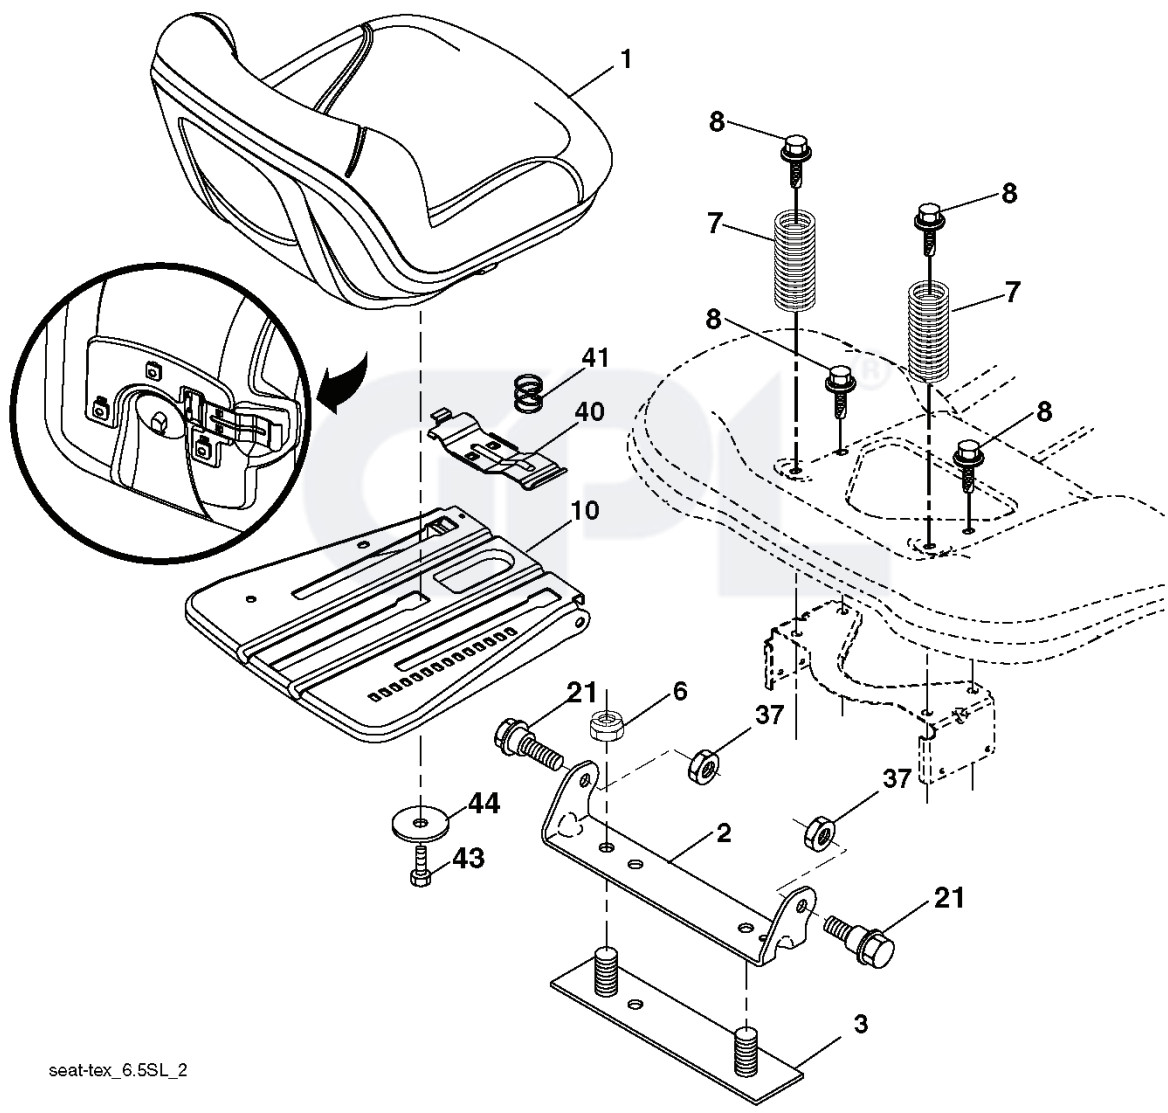

IGNITION SWITCH

POSITION	CIRCUIT	"MAKE"
OFF	M+G+A1	
RUN/OVERRIDE	B+A1	
RUN	B+A1	L+A2
START	B + S + A1	

CHASSIS HARNESS CONNECTOR (MATING SIDE)

DASH HARNESS CONNECTOR (MATING SIDE)

WIRING INSULATED CLIPS
NOTE: IF WIRING INSULATED CLIPS WERE REMOVED FOR SERVICING OF UNIT, THEY SHOULD BE RE-INSTALLED TO PROPERLY SECURE YOUR WIRING.

● NON-REMOVABLE CONNECTIONS

○ REMOVABLE CONNECTIONS

**TRACTOR -- MODEL NO. MC195H42LT (96042011400), PRODUCT NO. 960 42 01-14
SEAT ASSEMBLY**

seat-tex_6.5SL_2

REF.	PART NO.	DESCRIPTION	REMARK	QTY.	KIT
1	532197511	SEAT		1	
2	532180166	BRACKET		1	
3	532140675	STRAP		1	
6	873800600	NUT		1	
7	532124181	SPRING		1	
8	532171877	BOLT		1	
10	532196977	PLATE		1	
21	532171852	BOLT		1	
37	873800500	LOCK NUT		1	
40	532197661	HANDLE		1	
41	532198200	SPRING		1	
43	874760612	BOLT		1	
44	819133812	WASHER		1	