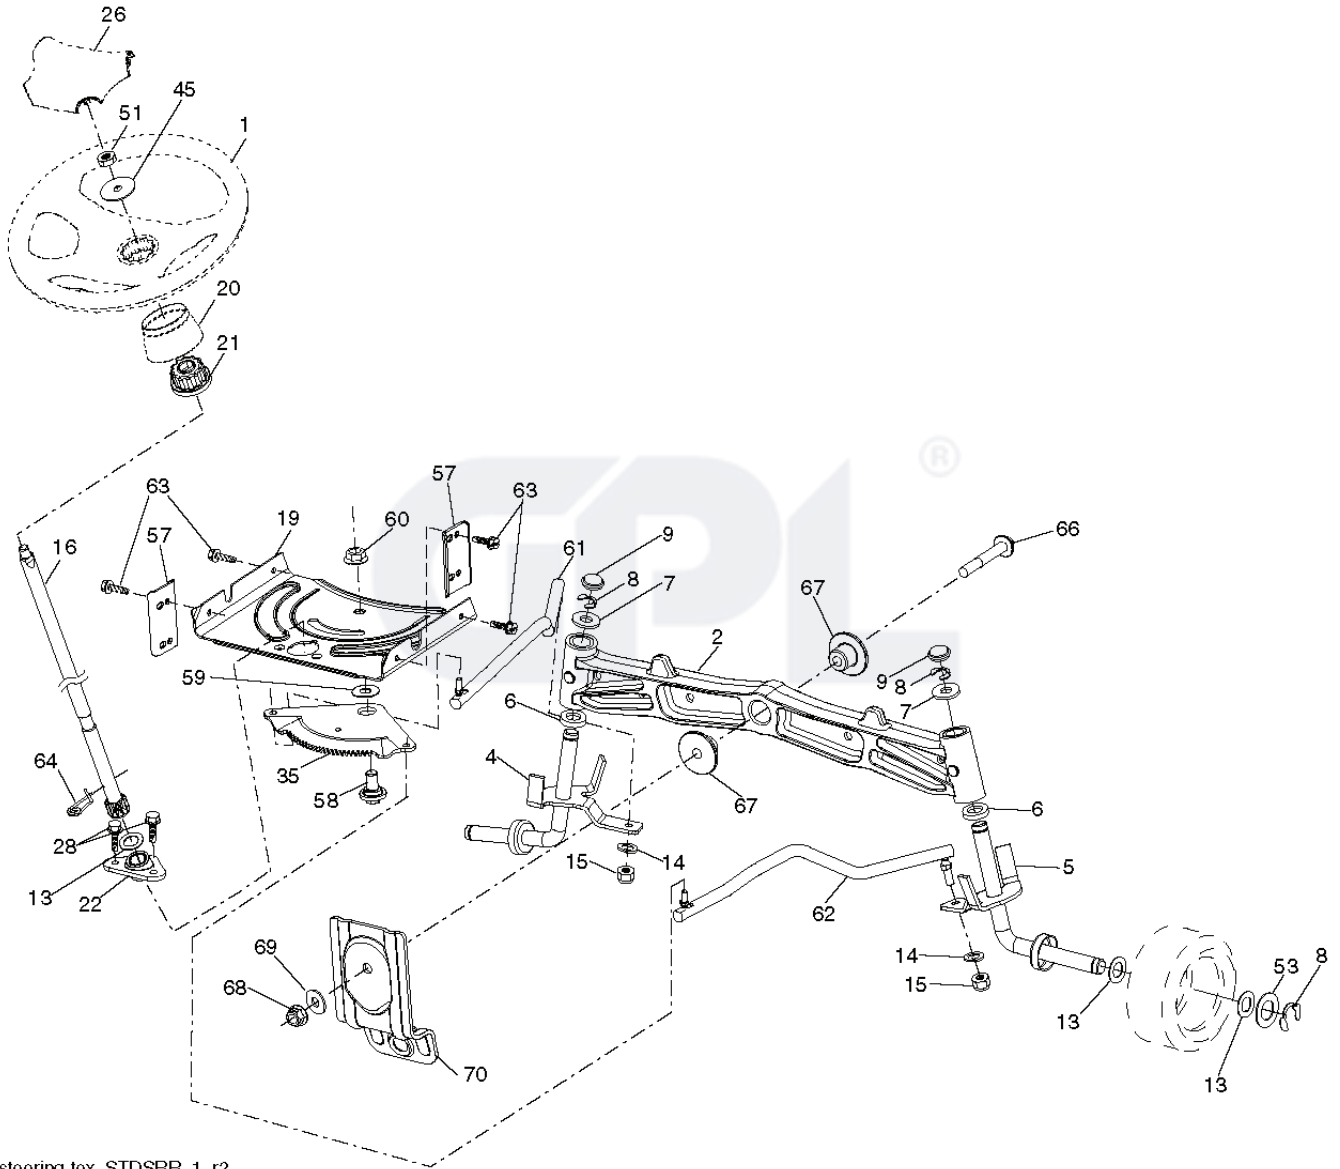

● NON-REMOVABLE CONNECTIONS

○ REMOVABLE CONNECTIONS

**TRACTOR -- MODEL NO. MC195H42LT (96042011400), PRODUCT NO. 960 42 01-14
SEAT ASSEMBLY**

seat-tex_6.5SL_2

REF.	PART NO.	DESCRIPTION	REMARK	QTY.	KIT
1	532197511	SEAT		1	
2	532180166	BRACKET		1	
3	532140675	STRAP		1	
6	873800600	NUT		1	
7	532124181	SPRING		1	
8	532171877	BOLT		1	
10	532196977	PLATE		1	
21	532171852	BOLT		1	
37	873800500	LOCK NUT		1	
40	532197661	HANDLE		1	
41	532198200	SPRING		1	
43	874760612	BOLT		1	
44	819133812	WASHER		1	

GPL®

steering-tex_STDSRR_1_r2

REF.	PART NO.	DESCRIPTION	REMARK	QTY.	KIT
1	532424543	STEERING WHEEL		1	
2	532195968	SHAFT		1	
4	532403087	SPINDLE	LH	1	
5	532403088	SPINDLE	RH	1	
6	532124931	WASHER		1	
7	532121748	WASHER		1	
8	812000029	RETAINER RING		1	
9	532121232	HUB CAP		1	
13	532121749	WASHER		1	
14	810040600	WASHER		1	
15	873540600	NUT		1	
16	532408219	SHAFT		1	
19	532194729	PLATE		1	
20	532411291	STEERING COLUMN		1	
21	532186737	ADAPTER		1	
22	532420537	SUPPORT		1	
26	532424147	HUB CAP		1	
28	817000612	SCREW		1	
35	532194732	PLATE		1	
45	819183812	WASHER		1	
51	873940800	NUT		1	
53	532188967	WASHER		1	
57	532407465	BRACKET		1	
58	532194747	BOLT		1	
59	532194748	WASHER		1	
60	873971000	NUT		1	
61	532194740	LINK	LH	1	
62	532194741	LINK	RH	1	
63	817000512	SCREW		1	
64	532199849	SPRING RETAINER		1	
66	871020748	BOLT		1	
67	532194737	BUSHING		1	
68	873900700	NUT		1	
69	532199162	WASHER		1	
70	532196197	BRACKET		1	

WHEELS AND TIRES

REF.	PART NO.	DESCRIPTION	REMARK	QTY.	KIT
1	532059192	CAP VALVE		1	
2	532065139	NIPPLE		1	
3	532125121	RIM		1	
4	532059904	HOSE	Service Item Only	1	
5	532106222	TIRE		1	
6	532124957	FITTING	Front Wheel Only	1	
7	532124959	BEARING	Front Wheel Only	1	
8	532193268	HUB CAP		1	
9	532138468	TIRE		1	
10	532124926	HOSE	Service Item Only	1	
11	532125122	RIM		1	
	532144334	SEALING FOAM	10 oz. Tube	1	