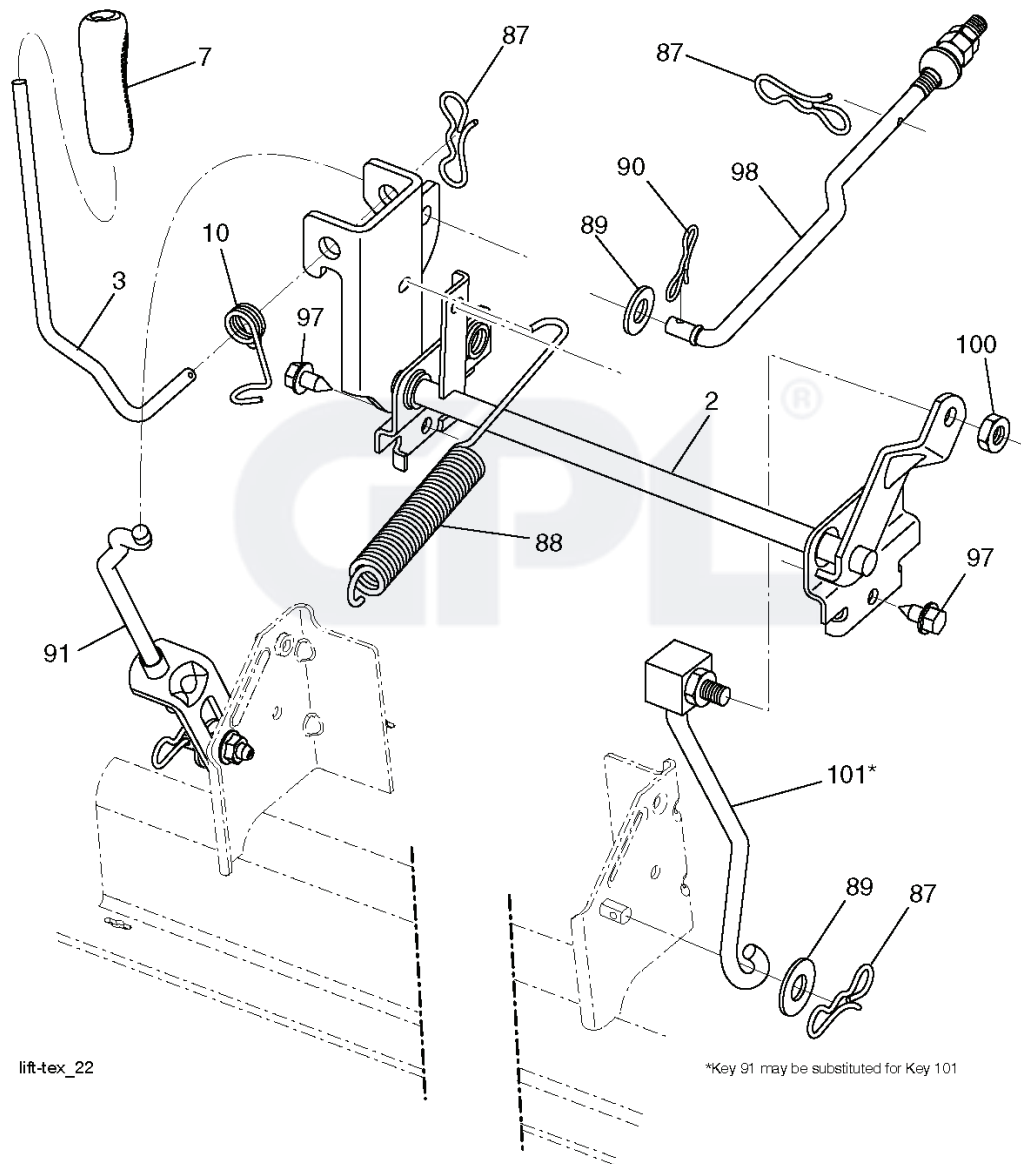

REF.	PART NO.	DESCRIPTION	REMARK	QTY.	KIT
1	532196495	HOUSING		1	
6	532195186	ARM		1	
7	532416358	SCREW		1	
8	532193003	SCREW		1	
11	532138971	BLADE	For bagging or discharge	1	
	532134149	RIDE ON BLADE		1	
	532139775	RIDE ON BLADE		1	
	532424752	BLADE		1	
	532422719	BLADE		1	
13	532192872	SHAFT ASSY		1	
14	532187281	BEARING HOUSING		1	
15	532110485	BEARING		1	
19	532196539	BOLT		1	
20	532159770	RAIL		1	
21	873680500	NUT		1	
23	532192557	HINGE		1	
24	532105304	HUB CAP		1	
25	532197026	TORSION SPRING		1	
26	532110452	NUT		1	
27	532403004	SHIELD		1	
29	532131491	SHAFT		1	
30	532173984	SCREW		1	
31	532187690	WASHER		1	
32	532197473	PULLEY		1	
33	532400234	NUT		1	
34	872110612	BOLT		1	
36	532197379	PULLEY		1	
37	819131316	WASHER		1	
38	532432520	KEEPER		1	
40	873900600	NUT		1	
42	532198410	SPRING		1	
43	532197256	SPRING		1	
46	532137729	SCREW		1	
47	532197250	BRACKET		1	
55	532437110	ARM		1	
56	532199092	SPACER		1	
57	817000616	SCREW		1	
59	532141043	GUARD		1	
60	532197261	ARM		1	
62	872110616	BOLT		1	
63	532199477	ARM		1	
64	532199790	LINK		1	
67	532403012	HANDLE		1	
68	532429636	BELT		1	
69	872140505	BOLT		1	
70	532199779	CLUTCH.ASM.MANUAL		1	
113	817000510	BOLT		1	
116	532124842	BOLT		1	
117	532188606	WHEEL		1	
118	873930600	NUT		1	
119	819121414	WASHER		1	
122	532197258	BELT GUIDE	LH	1	
123	532197259	BELT GUIDE	RH	1	
144	532199204	BELT GUIDE		1	
145	532193197	PULLEY		1	
147	532401971	SPRING		1	
152	532408714	CABLE		1	
188	532195161	STUD		1	
189	873900500	NUT		1	
192	532197260	BRACKET	LH	1	
195	817000612	SCREW		1	
241	532152927	SCREW		1	
242	532415598	HOSE COUPLING		1	
	532192870	SPINDLE	* Mandrel Assembly (Includes housing, shaft and shaft hardware only-pulley not included) *	1	
	532437730	CUTTING DECK		1	

**TRACTOR-- MODEL NO. MC195H42LT (96042011400), PRODUCT NO. 960 42 01-14
MOWER LIFT**

lift-tex_22

*Key 91 may be substituted for Key 101