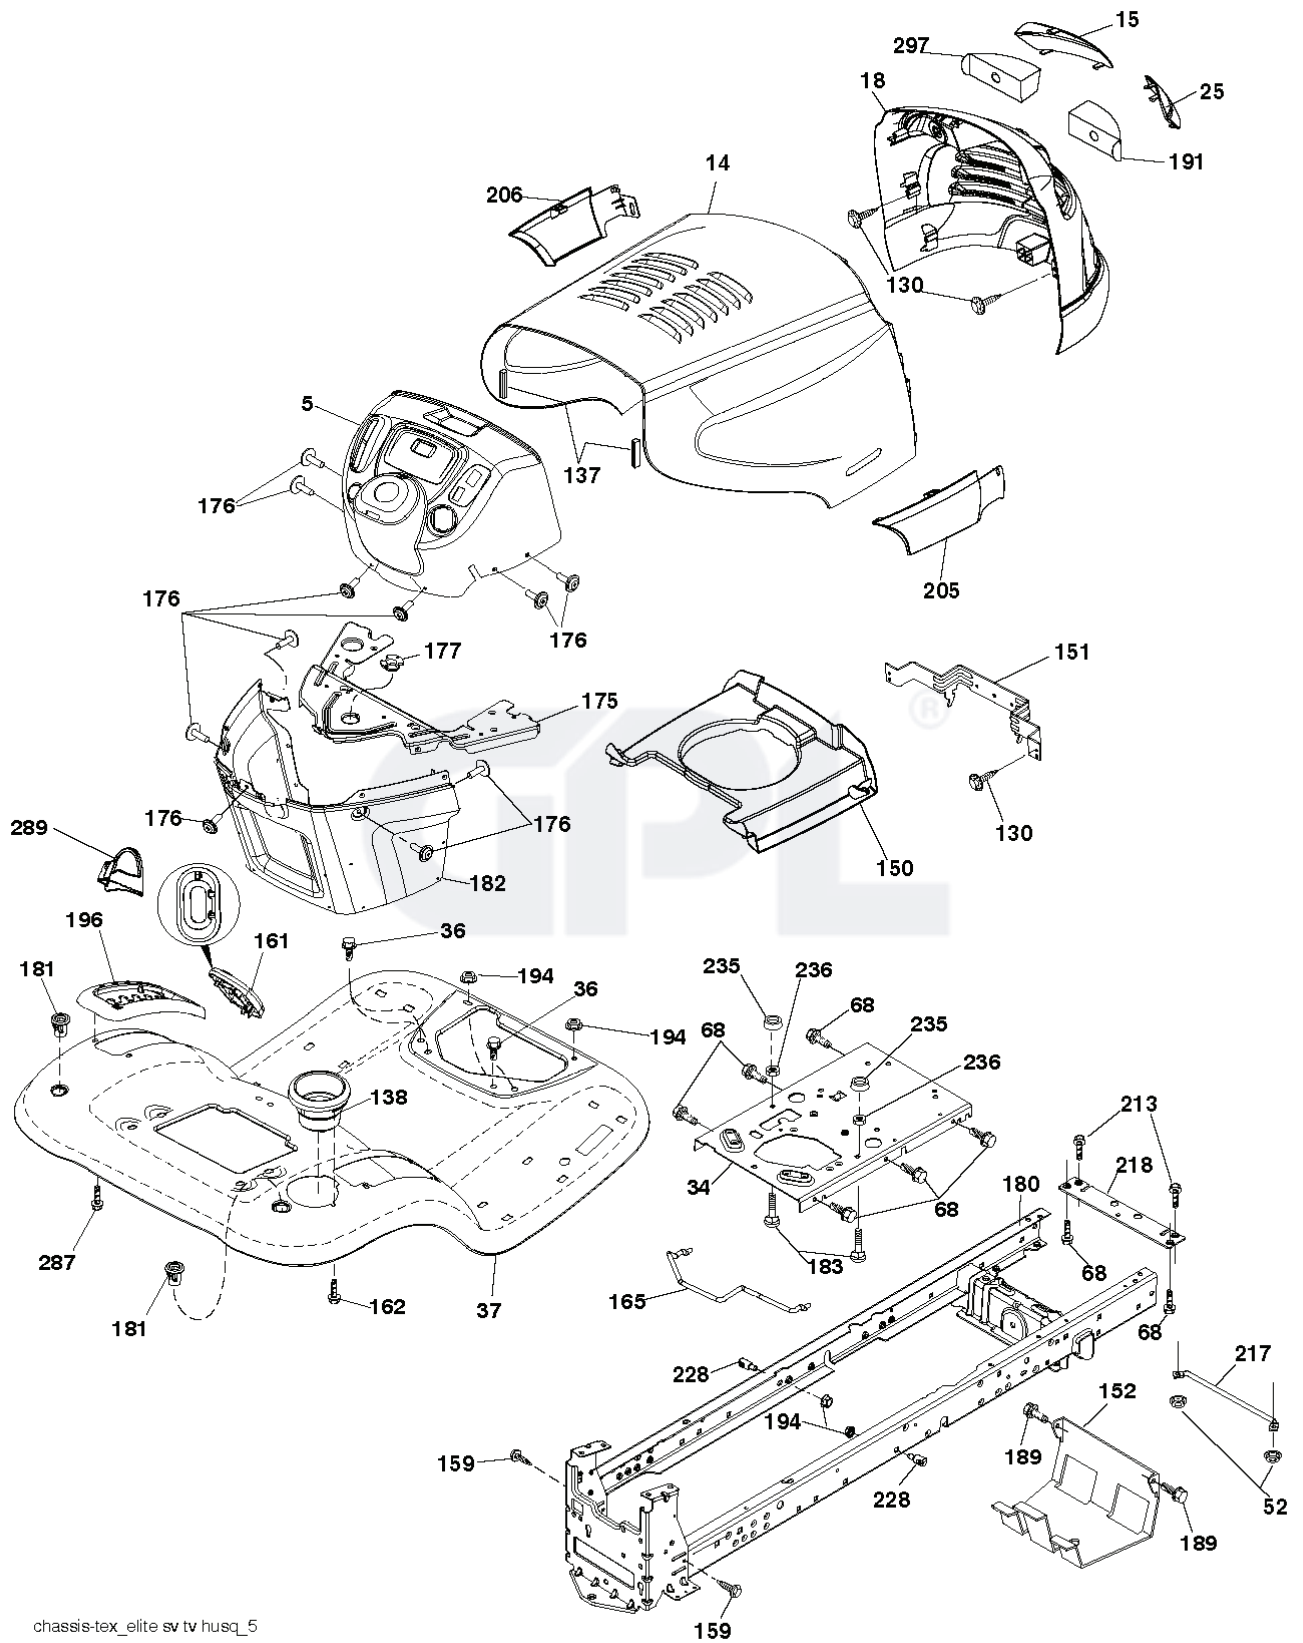

● NON-REMOVABLE CONNECTIONS

○ REMOVABLE CONNECTIONS

**TRACTOR -- MODEL NO. MC195H42LT (96042011400), PRODUCT NO. 960 42 01-14
SEAT ASSEMBLY**

seat-tex_6.5SL_2

REF.	PART NO.	DESCRIPTION	REMARK	QTY.	KIT
1	532197511	SEAT		1	
2	532180166	BRACKET		1	
3	532140675	STRAP		1	
6	873800600	NUT		1	
7	532124181	SPRING		1	
8	532171877	BOLT		1	
10	532196977	PLATE		1	
21	532171852	BOLT		1	
37	873800500	LOCK NUT		1	
40	532197661	HANDLE		1	
41	532198200	SPRING		1	
43	874760612	BOLT		1	
44	819133812	WASHER		1	

GPL®

steering-tex_STDSRR_1_r2

REF.	PART NO.	DESCRIPTION	REMARK	QTY.	KIT
1	532424543	STEERING WHEEL		1	
2	532195968	SHAFT		1	
4	532403087	SPINDLE	LH	1	
5	532403088	SPINDLE	RH	1	
6	532124931	WASHER		1	
7	532121748	WASHER		1	
8	812000029	RETAINER RING		1	
9	532121232	HUB CAP		1	
13	532121749	WASHER		1	
14	810040600	WASHER		1	
15	873540600	NUT		1	
16	532408219	SHAFT		1	
19	532194729	PLATE		1	
20	532411291	STEERING COLUMN		1	
21	532186737	ADAPTER		1	
22	532420537	SUPPORT		1	
26	532424147	HUB CAP		1	
28	817000612	SCREW		1	
35	532194732	PLATE		1	
45	819183812	WASHER		1	
51	873940800	NUT		1	
53	532188967	WASHER		1	
57	532407465	BRACKET		1	
58	532194747	BOLT		1	
59	532194748	WASHER		1	
60	873971000	NUT		1	
61	532194740	LINK	LH	1	
62	532194741	LINK	RH	1	
63	817000512	SCREW		1	
64	532199849	SPRING RETAINER		1	
66	871020748	BOLT		1	
67	532194737	BUSHING		1	
68	873900700	NUT		1	
69	532199162	WASHER		1	
70	532196197	BRACKET		1	

WHEELS AND TIRES

REF.	PART NO.	DESCRIPTION	REMARK	QTY.	KIT
1	532059192	CAP VALVE		1	
2	532065139	NIPPLE		1	
3	532125121	RIM		1	
4	532059904	HOSE	Service Item Only	1	
5	532106222	TIRE		1	
6	532124957	FITTING	Front Wheel Only	1	
7	532124959	BEARING	Front Wheel Only	1	
8	532193268	HUB CAP		1	
9	532138468	TIRE		1	
10	532124926	HOSE	Service Item Only	1	
11	532125122	RIM		1	
	532144334	SEALING FOAM	10 oz. Tube	1	