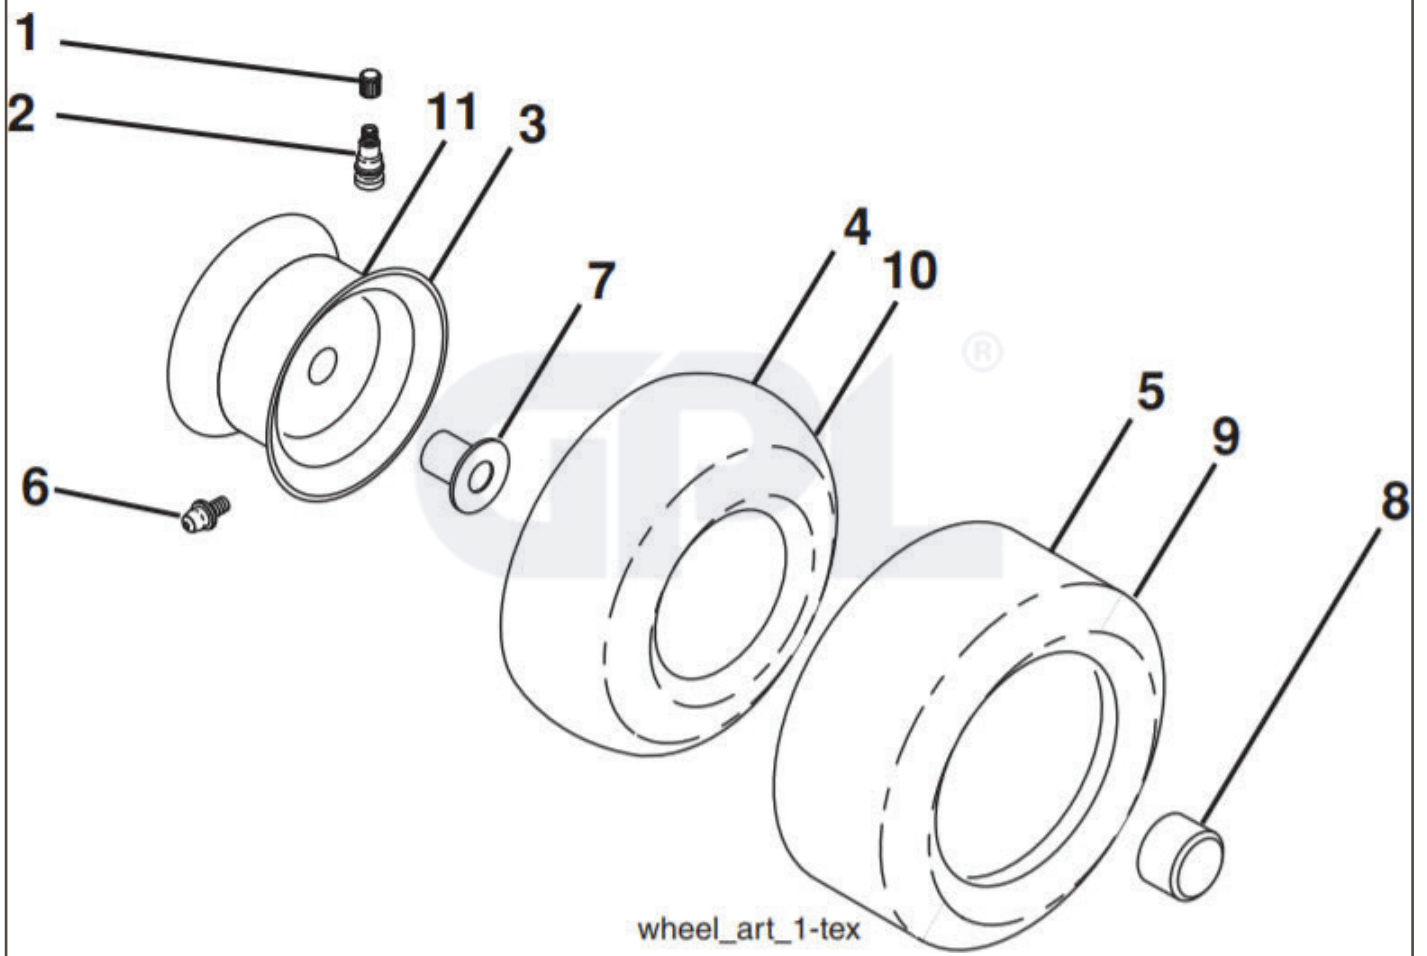

IGNITION SWITCH

POSITION	CIRCUIT	"MAKE"
OFF	M+G+A1	
RUN/OVERRIDE	B+A1	
RUN	B+A1	L+A2
START	B+S+A1	

CHASSIS HARNESS CONNECTOR (MATING SIDE)

DASH HARNESS CONNECTOR (MATING SIDE)

WIRING INSULATED CLIPS
 NOTE: IF WIRING INSULATED CLIPS WERE REMOVED FOR SERVICING OF UNIT, THEY SHOULD BE RE-INSTALLED TO PROPERLY SECURE YOUR WIRING.

NON-REMOVABLE CONNECTIONS

REMOVABLE CONNECTIONS

seat-tex_7A-vgt

REF.	PART NO.	DESCRIPTION	REMARK	QTY.	KIT
1	581462001	SEAT		0	
2	532180166	BRACKET		0	
3	532140675	STRAP		0	
6	873800600	NUT		0	
7	532124181	SPRING		0	
8	532171877	BOLT		0	
10	532196977	PLATE		0	
21	532171852	BOLT		0	
37	873800500	LOCK NUT		0	
40	532197661	HANDLE		0	
41	532198200	SPRING		0	
43	874760612	BOLT		0	
44	819133812	WASHER		0	

REF.	PART NO.	DESCRIPTION	REMARK	QTY.	KIT
1	532059192	CAP VALVE		1	
2	532065139	NIPPLE		1	
3	532125121	RIM	Front 15 x 6.0-6	1	
4	532059904	HOSE	Front (Service Item Only)	1	
5	532106222	TIRE	Front 6"	1	
6	532124957	FITTING	(Front Wheel Only)	1	
7	532124959	BEARING	(Front Wheel Only)	1	
8	532193268	HUB CAP	Rear 8"	1	
9	532124635	TIRE	18 X 8.5-8	1	
10	532124926	HOSE	Rear (Service Item Only)	1	
11	532125122	RIM		1	
--	532144334	SEALING FOAM		1	