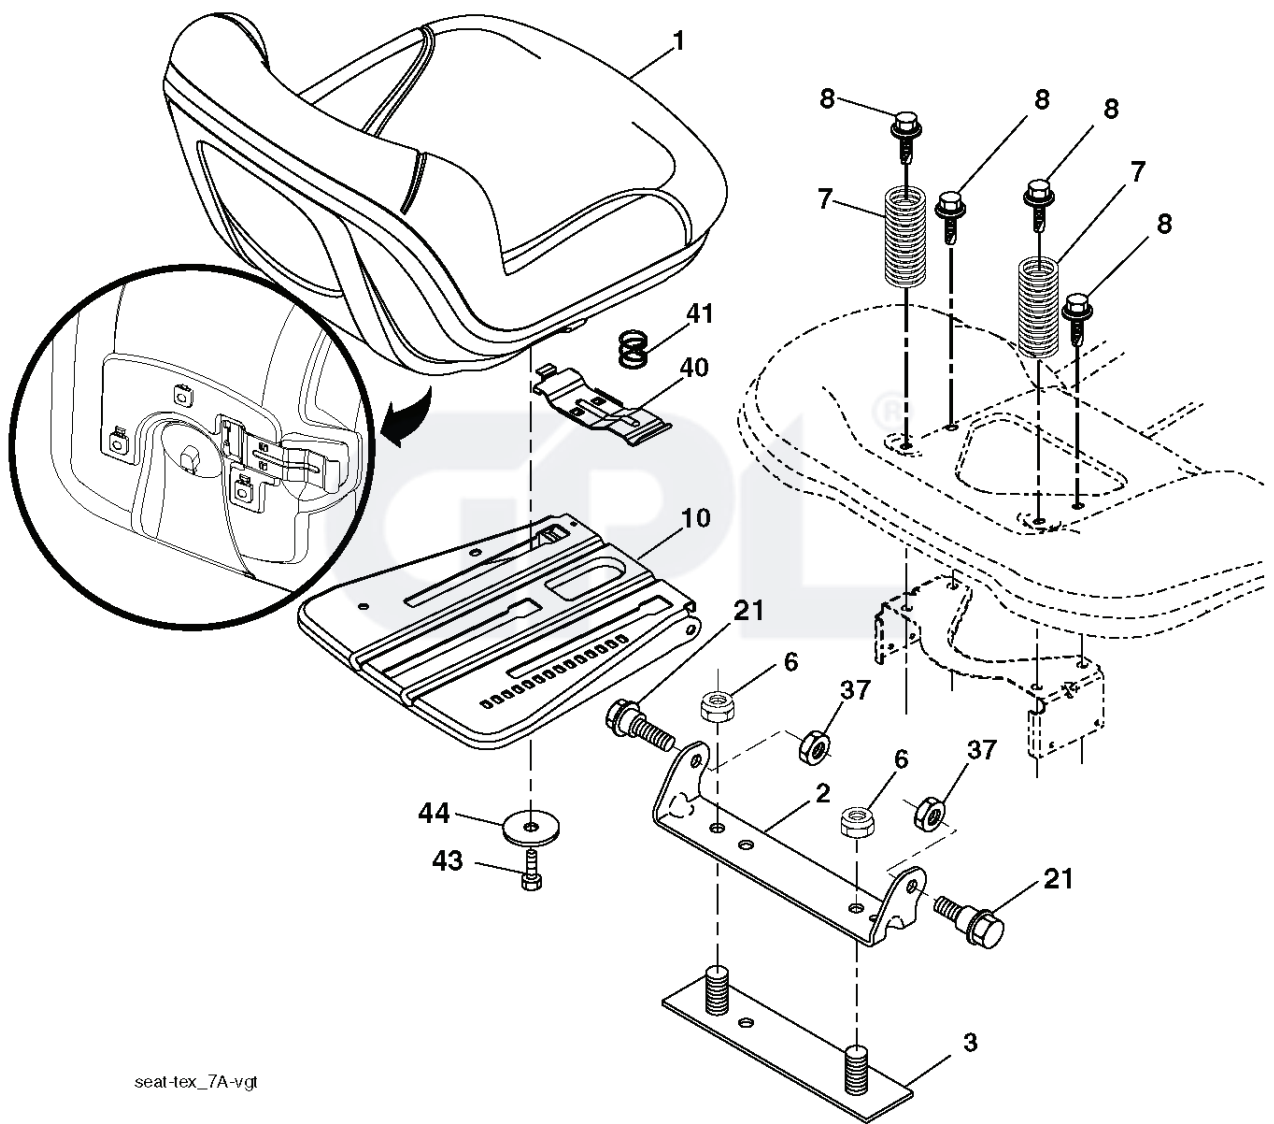

IGNITION SWITCH

POSITION	CIRCUIT	"MAKE"
OFF	M+G+A1	
RUN/OVERRIDE	B+A1	
RUN	B+A1	L+A2
START	B+S+A1	

CHASSIS HARNESS CONNECTOR (MATING SIDE)

DASH HARNESS CONNECTOR (MATING SIDE)

WIRING INSULATED CLIPS
 NOTE: IF WIRING INSULATED CLIPS WERE REMOVED FOR SERVICING OF UNIT, THEY SHOULD BE RE-INSTALLED TO PROPERLY SECURE YOUR WIRING.

NON-REMOVABLE CONNECTIONS

REMOVABLE CONNECTIONS

seat-tex_7A-vgt

REF.	PART NO.	DESCRIPTION	REMARK	QTY.	KIT
1	581462001	SEAT		0	
2	532180166	BRACKET		0	
3	532140675	STRAP		0	
6	873800600	NUT		0	
7	532124181	SPRING		0	
8	532171877	BOLT		0	
10	532196977	PLATE		0	
21	532171852	BOLT		0	
37	873800500	LOCK NUT		0	
40	532197661	HANDLE		0	
41	532198200	SPRING		0	
43	874760612	BOLT		0	
44	819133812	WASHER		0	