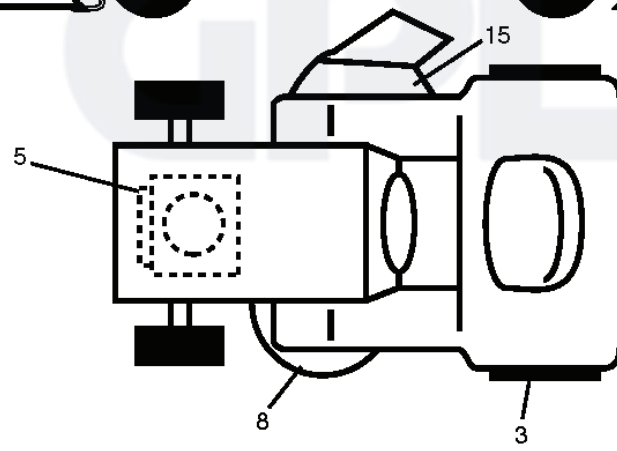

REF.	PART NO.	DESCRIPTION	REMARK	QTY.	KIT
1	532438805	DECAL		0	
2	581091201	DECAL		0	
3	581981101	DECAL		1	
4	581578901	DECAL		0	
5	532429555	DECAL		0	
8	581580001	DECAL		0	
9	532145005	DECAL		0	
15	581579501	DECAL		0	
--	581724801	DECAL		0	
--	532409505	PAD		0	
--	532409507	PAD		0