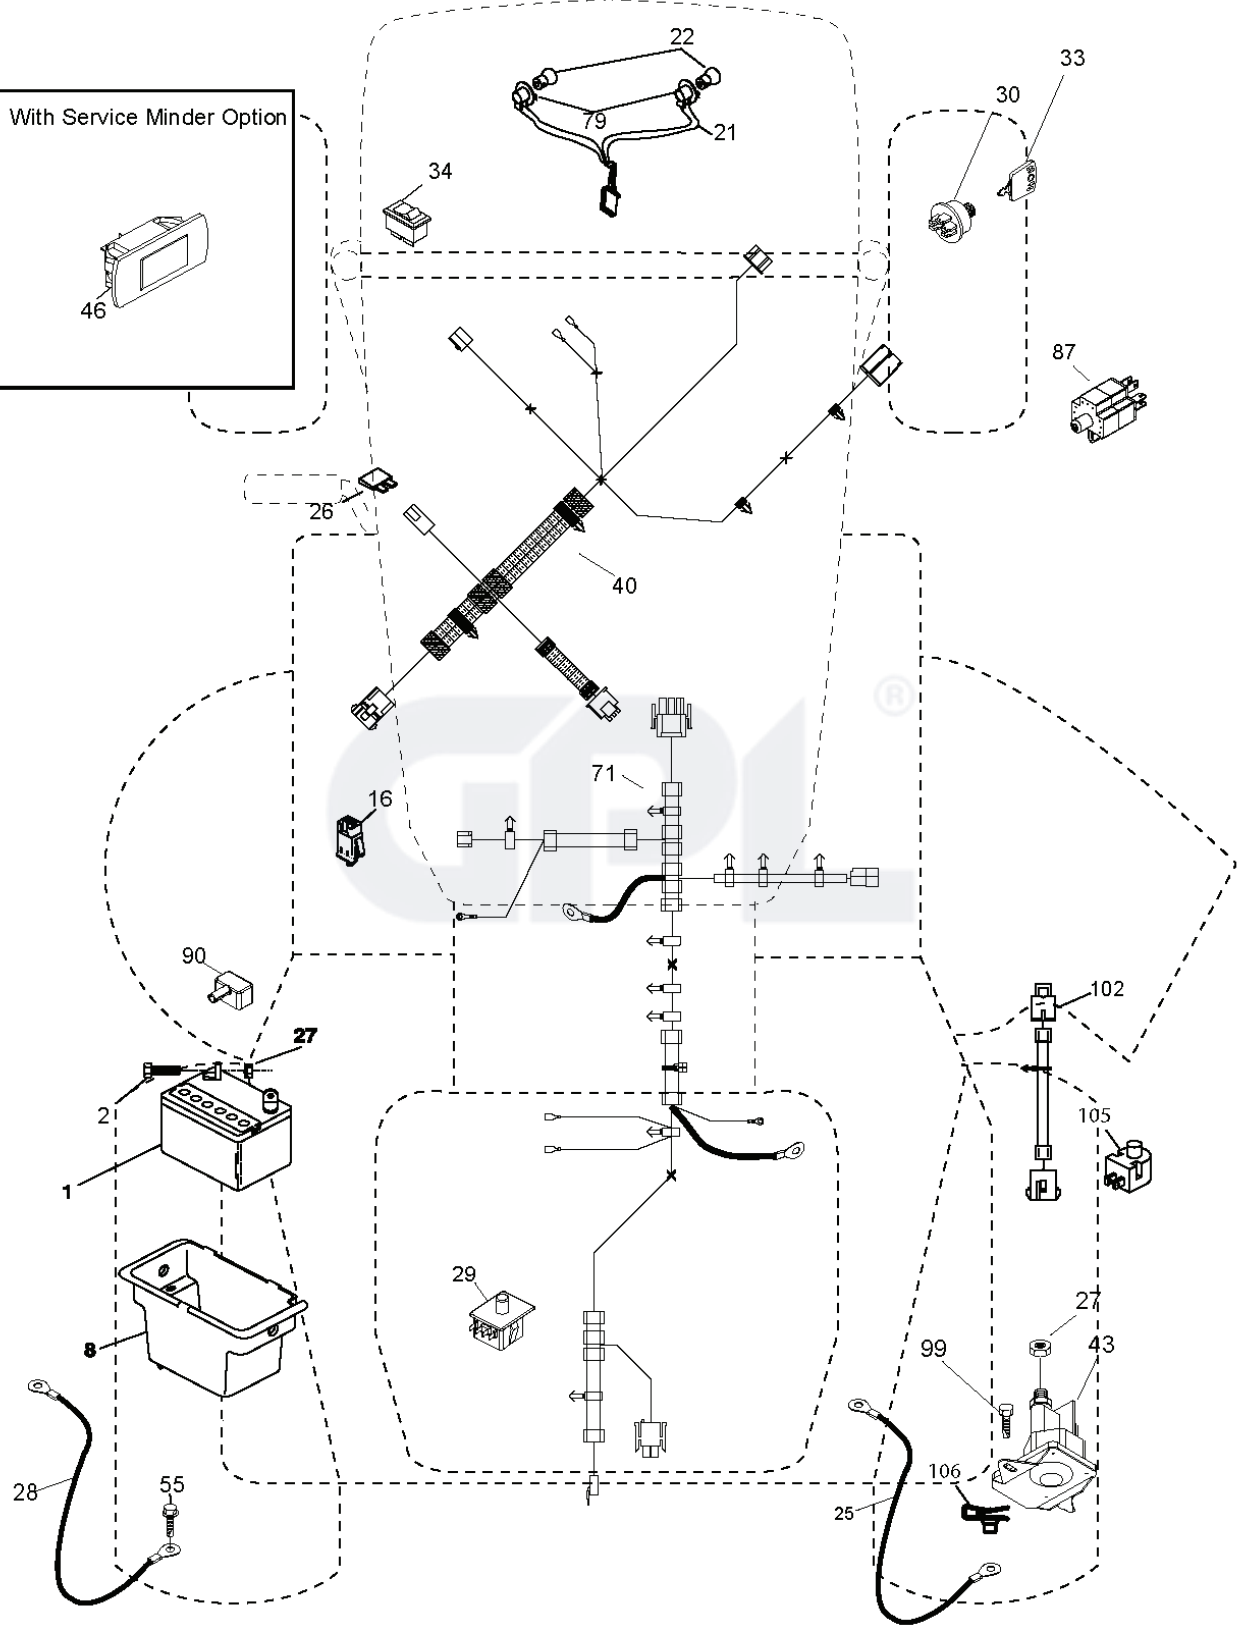

TR02K

REF.	PART NO.	DESCRIPTION	REMARK	QTY.	KIT
1	532163465	BATTERY		0	
2	874760412	BOLT		0	
8	532193228	BOX		0	
16	532176138	MICRO SWITCH		0	
21	532400252	HARNESS		0	
22	532004152	BULB		0	
25	581498001	CABLE		0	
26	532175158	FUSE		0	
27	873510400	NUT		0	
28	532421686	CABLE		0	
29	532401545	SWITCH		0	
30	532193350	IGNITION MODULE		0	
33	532411933	KEY		0	
34	532110712	SWITCH		0	
40	581023101	HARNESS		0	
43	532192507	SOLENOID		0	
55	817060512	SCREW		0	
71	581023001	HARNESS		0	
79	532175242	HOLDER		0	
87	532197802	SWITCH		0	
90	532435395	TERMINAL COVER		0	
99	817670412	SCREW		1	
102	581023401	HARNESS		0	
105	532407568	SWITCH		0	
106	532174814	NUT		1