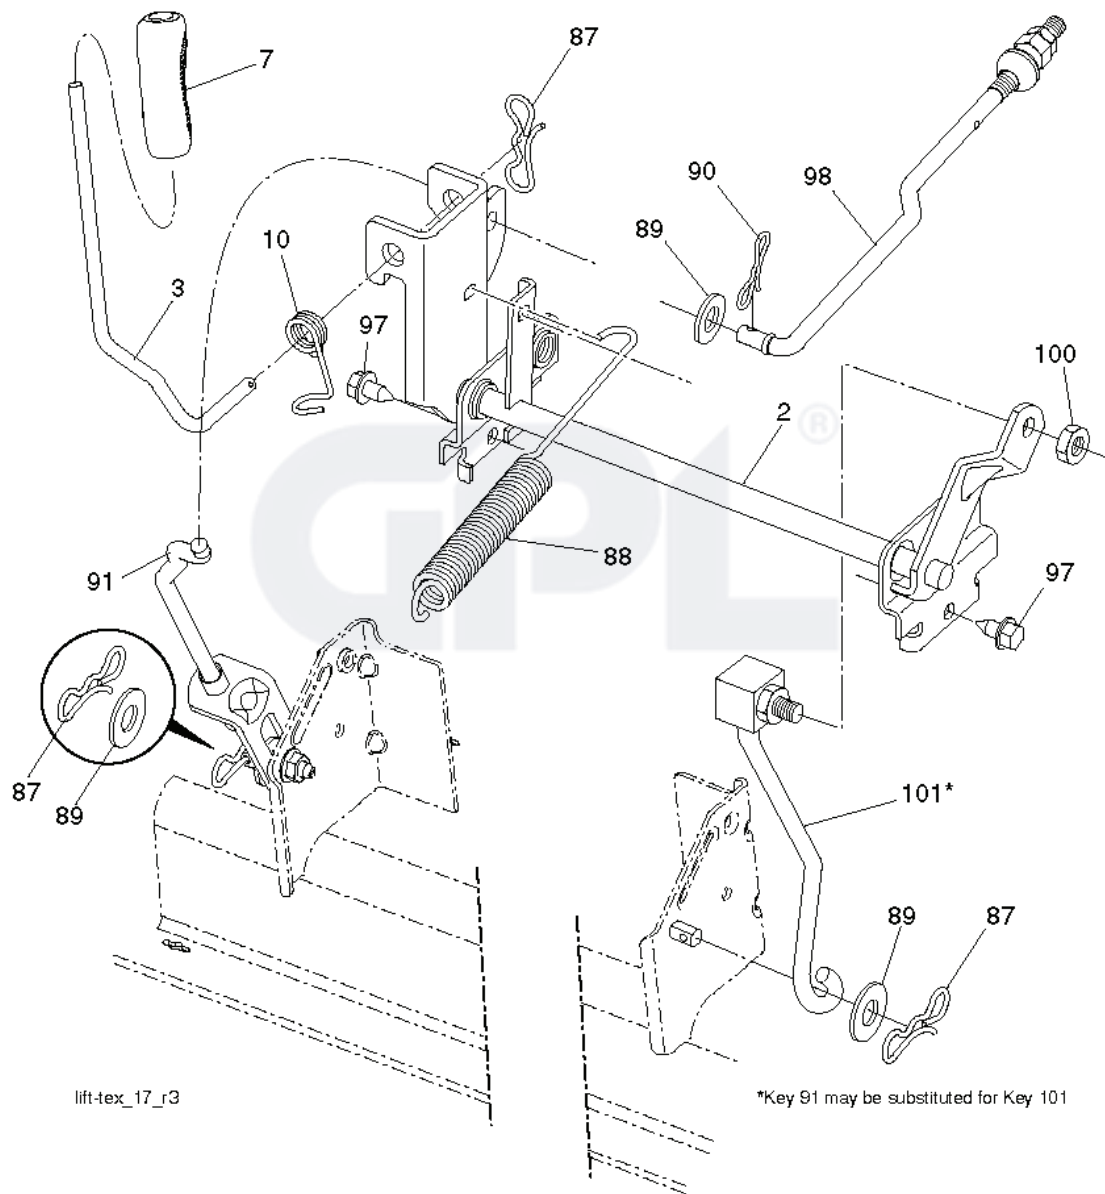

REF.	PART NO.	DESCRIPTION	REMARK	QTY.	KIT
1	532196495	HOUSING		0	
6	532195186	ARM		0	
7	532416358	SCREW		0	
8	532193003	SCREW		0	
11	532138971	BLADE		0	
13	532192872	SHAFT ASSY		0	
14	532187281	BEARING HOUSING		0	
15	532110485	BEARING		0	
19	532196539	BOLT		0	
20	532159770	RAIL		0	
21	873680500	NUT		0	
23	532192557	HINGE		0	
24	532105304	HUB CAP		0	
25	532197026	TORSION SPRING		0	
26	532110452	NUT		0	
27	532403004	SHIELD		0	
29	532131491	SHAFT		0	
30	532173984	SCREW		0	
31	532187690	WASHER		0	
32	532197473	PULLEY		0	
33	532400234	NUT		0	
34	872110612	BOLT		0	
36	532197379	PULLEY		0	
37	819131316	WASHER		0	
38	532432520	KEEPER		0	
40	873900600	NUT		0	
42	532198410	SPRING		0	
43	532197256	SPRING		0	
46	532137729	SCREW		0	
47	532197250	BRACKET		0	
55	532437110	ARM		0	
56	532199092	SPACER		0	
57	817000616	SCREW		0	
59	532141043	GUARD		0	
60	532197261	ARM		0	
62	872110616	BOLT		0	
63	532199477	ARM		0	
64	532199790	LINK		0	
67	532403012	HANDLE		0	
68	532429636	BELT		0	
69	872140505	BOLT		0	
70	532401246	CLUTCH		0	
113	817000510	BOLT		0	
116	532124842	BOLT		0	
117	532188606	WHEEL		0	
122	532197258	BELT GUIDE		0	
123	532197259	BELT GUIDE		0	
144	532199204	BELT GUIDE		0	
145	532193197	PULLEY		0	
147	532401971	SPRING		0	
152	532435111	CABLE		0	
188	532195161	STUD		0	
189	873900500	NUT		0	
192	532197260	BRACKET		0	
195	817000612	SCREW		0	
196	819121414	WASHER		0	
241	532152927	SCREW		0	
242	532415598	HOSE COUPLING		0	
--	532192870	SPINDLE	MANDREL ASSEMBLY (Includes housing (key# 14), shaft assembly (key# 13), bearing (key# 15) and nut (key# 33) only - pulley/ washer and blade bolt/ washers not included)	0	
--	532437730	CUTTING DECK		0	

lift-tex_17_r3

*Key 91 may be substituted for Key 101