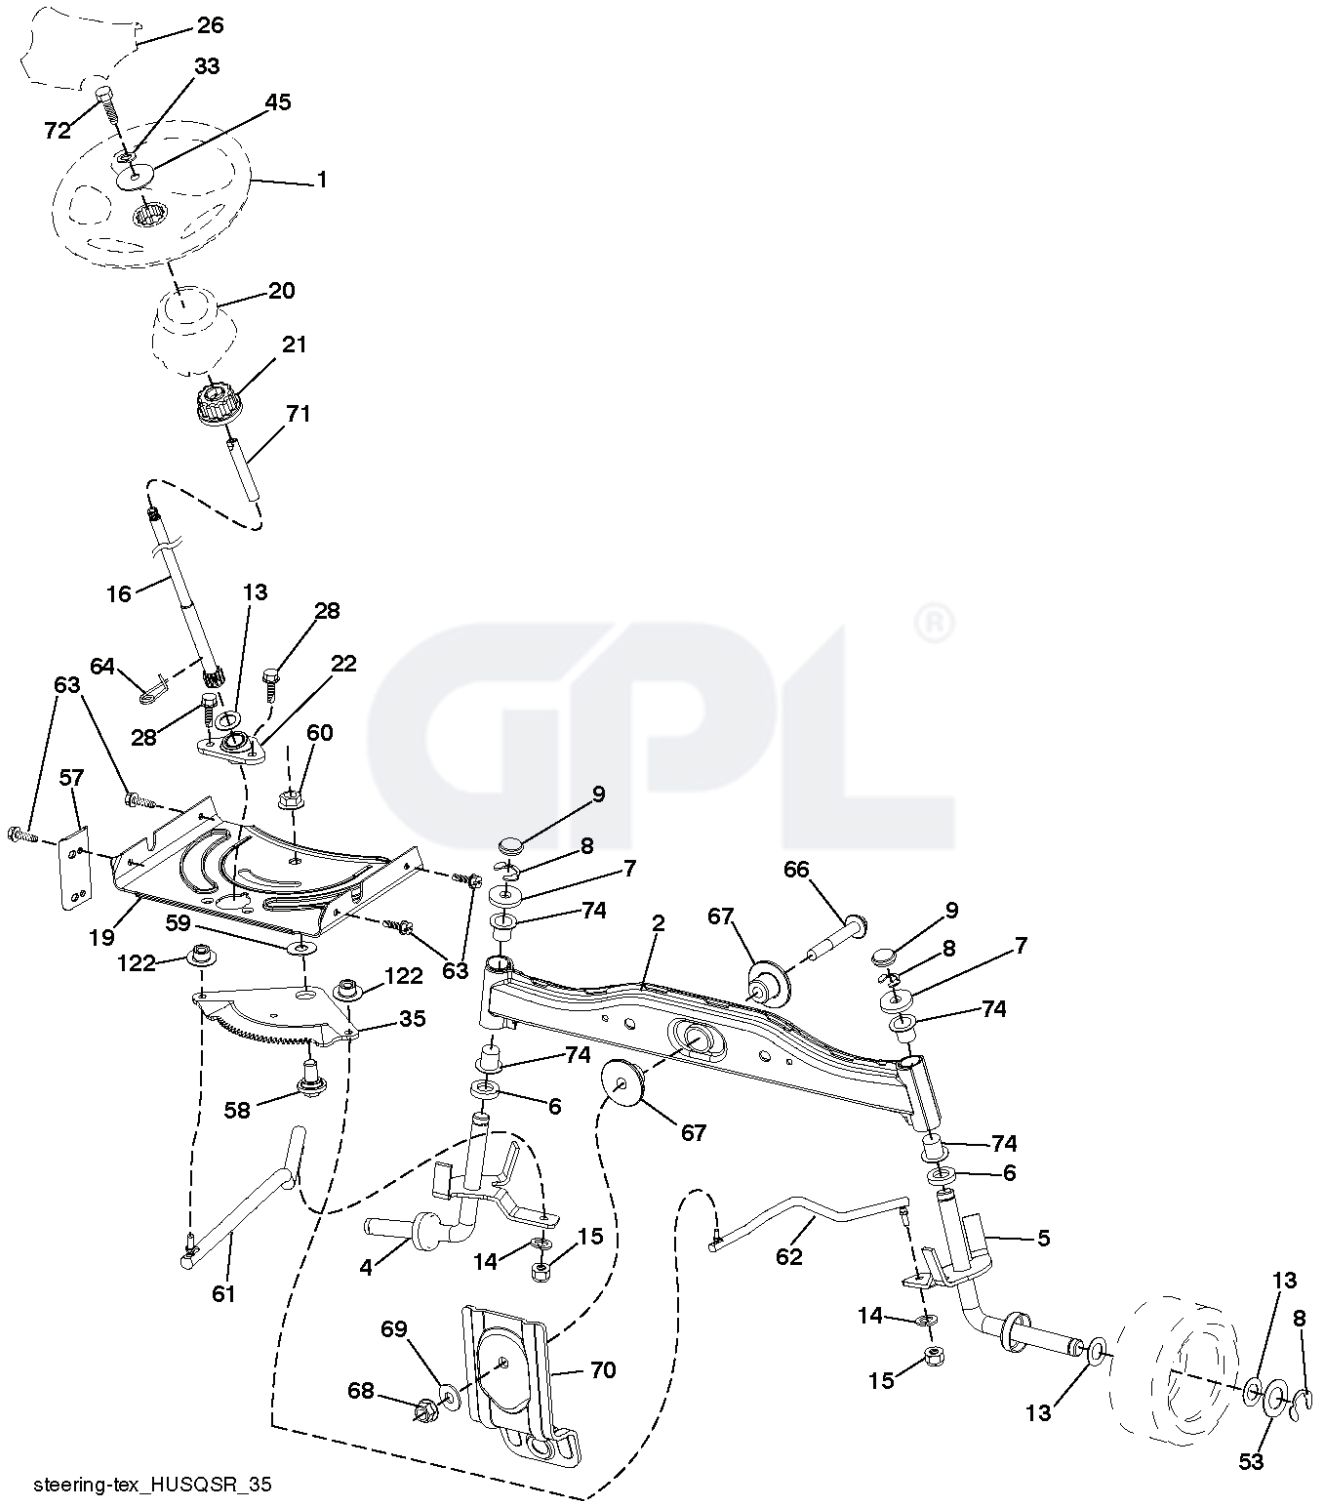

NON-REMOVABLE CONNECTIONS

REMOVABLE CONNECTIONS

seat-tex_7A-vgt

REF.	PART NO.	DESCRIPTION	REMARK	QTY.	KIT
1	581462001	SEAT		0	
2	532180166	BRACKET		0	
3	532140675	STRAP		0	
6	873800600	NUT		0	
7	532124181	SPRING		0	
8	532171877	BOLT		0	
10	532196977	PLATE		0	
21	532171852	BOLT		0	
37	873800500	LOCK NUT		0	
40	532197661	HANDLE		0	
41	532198200	SPRING		0	
43	874760612	BOLT		0	
44	819133812	WASHER		0	

GPL®

steering-tex_HUSQSR_35

REF.	PART NO.	DESCRIPTION	REMARK	QTY.	KIT
1	581780101	STEERING WHEEL		0	
2	532418168	AXLE		0	
4	532403087	SPINDLE		0	
5	532403088	SPINDLE		0	
6	532124931	WASHER		0	
7	532121748	WASHER		0	
8	812000029	RETAINER RING		0	
9	532121232	HUB CAP		0	
13	532121749	WASHER		0	
14	810040600	WASHER		0	
15	873540600	NUT		0	
16	532429374	SHAFT		0	
19	532194729	PLATE		0	
20	532409763	STEERING COLUMN		0	
21	532186737	ADAPTER		0	
22	532420537	SUPPORT		0	
26	532447759	CAP		0	
28	817000612	SCREW		0	
33	810040500	WASHER		0	
35	532194732	PLATE		0	
45	819113812	WASHER		0	
53	532188967	WASHER		0	
57	532407465	BRACKET		0	
58	532194747	BOLT		0	
59	532194748	WASHER		0	
60	873971000	NUT		0	
61	532194740	LINK		0	
62	532194741	LINK		0	
63	817000512	SCREW		0	
64	532199849	SPRING RETAINER		0	
66	871020748	BOLT		0	
67	532194737	BUSHING		0	
68	873900700	NUT		0	
69	532199162	WASHER		0	
70	532196197	BRACKET		0	
71	532190752	SHAFT		0	
72	532428982	BOLT		0	
74	532124937	BEARING COL. STRG.		0	
122	532444962	CAP		1	

REF.	PART NO.	DESCRIPTION	REMARK	QTY.	KIT
1	532059192	CAP VALVE		1	
2	532065139	NIPPLE		1	
3	532125121	RIM	Front 15 x 6.0-6	1	
4	532059904	HOSE	Front (Service Item Only)	1	
5	532106222	TIRE	Front 6"	1	
6	532124957	FITTING	(Front Wheel Only)	1	
7	532124959	BEARING	(Front Wheel Only)	1	
8	532193268	HUB CAP	Rear 8"	1	
9	532124635	TIRE	18 X 8.5-8	1	
10	532124926	HOSE	Rear (Service Item Only)	1	
11	532125122	RIM		1	
--	532144334	SEALING FOAM		1	