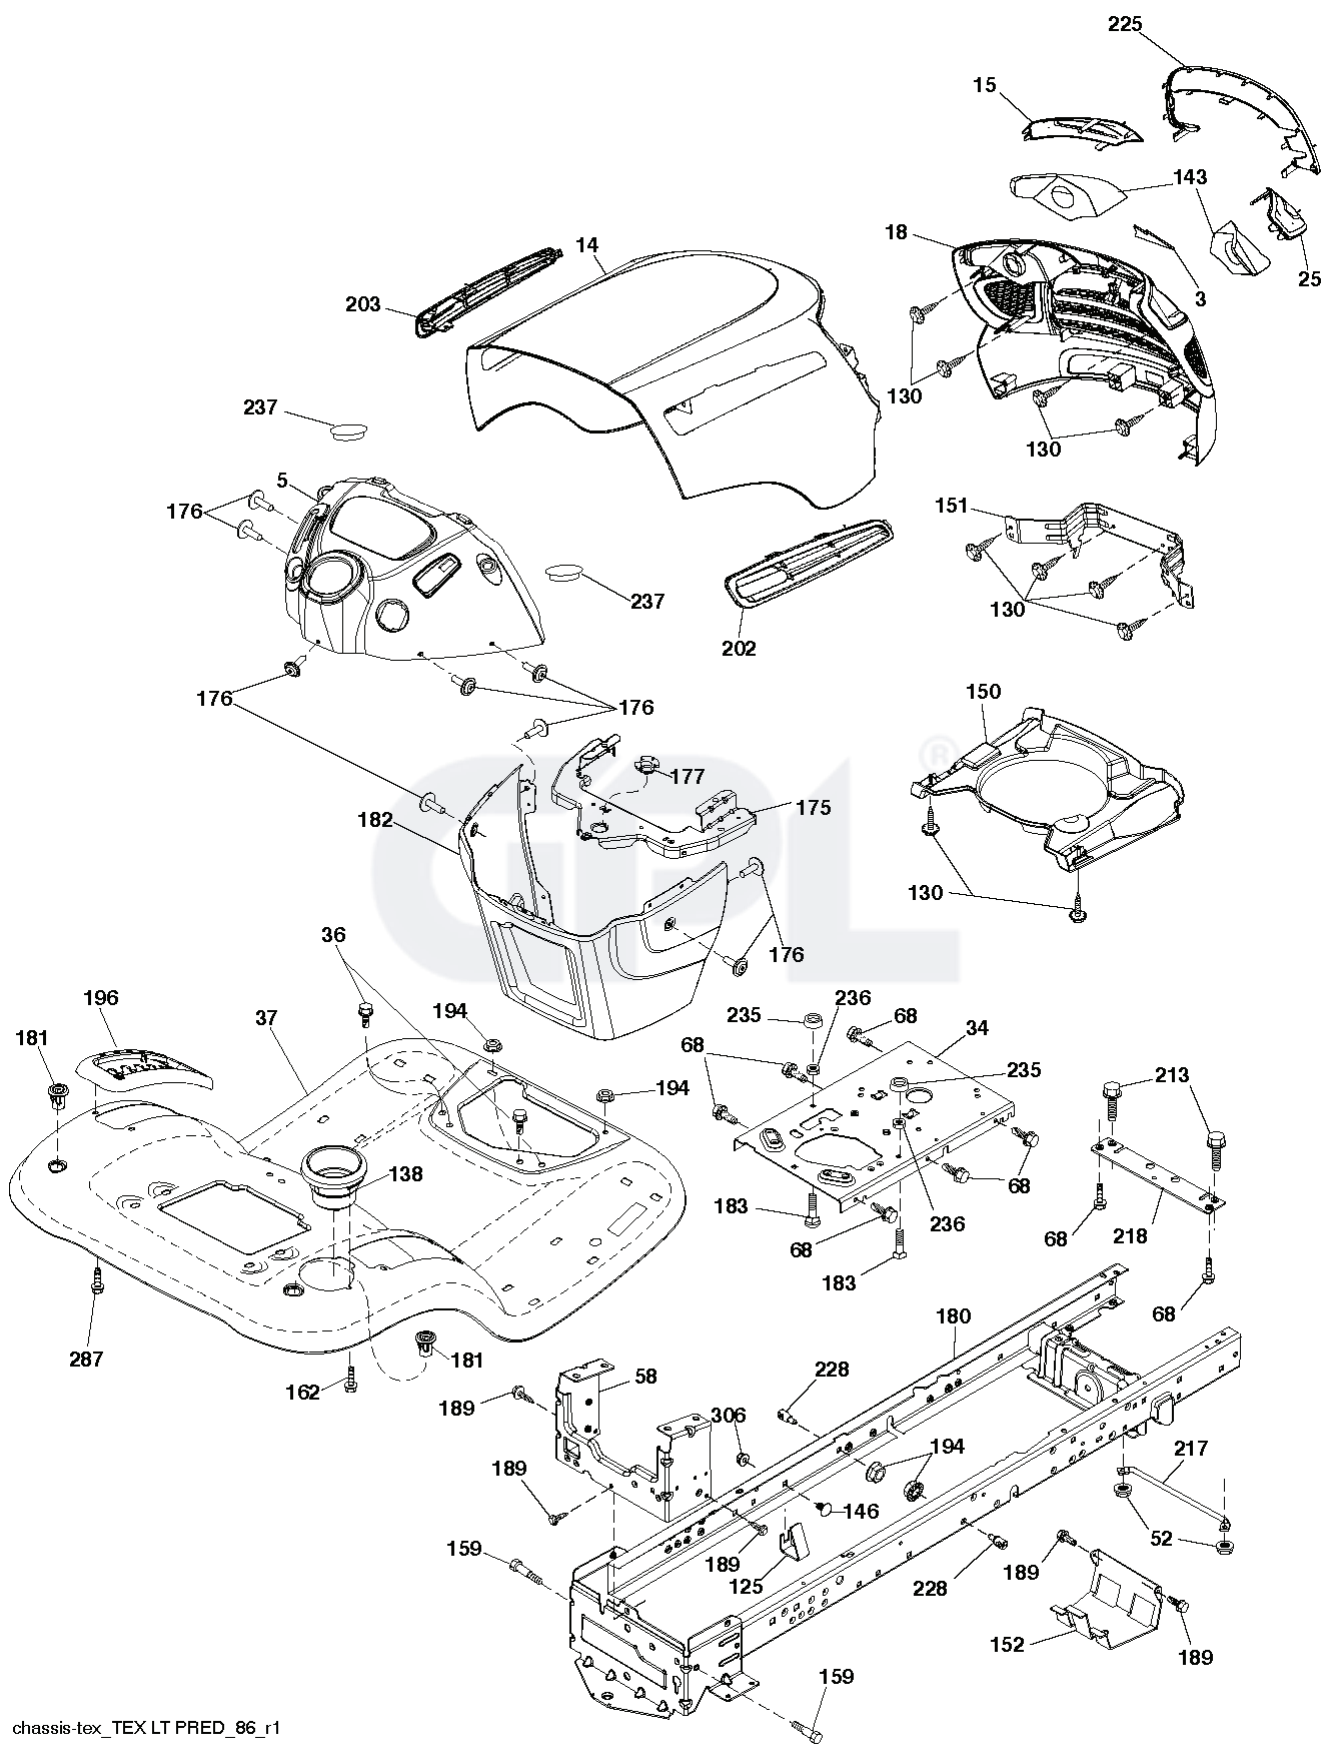

NON-REMOVABLE CONNECTIONS

REMOVABLE CONNECTIONS

seat-tex_7A-vgt

REF.	PART NO.	DESCRIPTION	REMARK	QTY.	KIT
1	581462001	SEAT		0	
2	532180166	BRACKET		0	
3	532140675	STRAP		0	
6	873800600	NUT		0	
7	532124181	SPRING		0	
8	532171877	BOLT		0	
10	532196977	PLATE		0	
21	532171852	BOLT		0	
37	873800500	LOCK NUT		0	
40	532197661	HANDLE		0	
41	532198200	SPRING		0	
43	874760612	BOLT		0	
44	819133812	WASHER		0	

GPL®

steering-tex_HUSQSR_35

REF.	PART NO.	DESCRIPTION	REMARK	QTY.	KIT
1	581780101	STEERING WHEEL		0	
2	532418168	AXLE		0	
4	532403087	SPINDLE		0	
5	532403088	SPINDLE		0	
6	532124931	WASHER		0	
7	532121748	WASHER		0	
8	812000029	RETAINER RING		0	
9	532121232	HUB CAP		0	
13	532121749	WASHER		0	
14	810040600	WASHER		0	
15	873540600	NUT		0	
16	532429374	SHAFT		0	
19	532194729	PLATE		0	
20	532409763	STEERING COLUMN		0	
21	532186737	ADAPTER		0	
22	532420537	SUPPORT		0	
26	532447759	CAP		0	
28	817000612	SCREW		0	
33	810040500	WASHER		0	
35	532194732	PLATE		0	
45	819113812	WASHER		0	
53	532188967	WASHER		0	
57	532407465	BRACKET		0	
58	532194747	BOLT		0	
59	532194748	WASHER		0	
60	873971000	NUT		0	
61	532194740	LINK		0	
62	532194741	LINK		0	
63	817000512	SCREW		0	
64	532199849	SPRING RETAINER		0	
66	871020748	BOLT		0	
67	532194737	BUSHING		0	
68	873900700	NUT		0	
69	532199162	WASHER		0	
70	532196197	BRACKET		0	
71	532190752	SHAFT		0	
72	532428982	BOLT		0	
74	532124937	BEARING COL. STRG.		0	
122	532444962	CAP		1	

REF.	PART NO.	DESCRIPTION	REMARK	QTY.	KIT
1	532059192	CAP VALVE		1	
2	532065139	NIPPLE		1	
3	532125121	RIM	Front 15 x 6.0-6	1	
4	532059904	HOSE	Front (Service Item Only)	1	
5	532106222	TIRE	Front 6"	1	
6	532124957	FITTING	(Front Wheel Only)	1	
7	532124959	BEARING	(Front Wheel Only)	1	
8	532193268	HUB CAP	Rear 8"	1	
9	532124635	TIRE	18 X 8.5-8	1	
10	532124926	HOSE	Rear (Service Item Only)	1	
11	532125122	RIM		1	
--	532144334	SEALING FOAM		1	