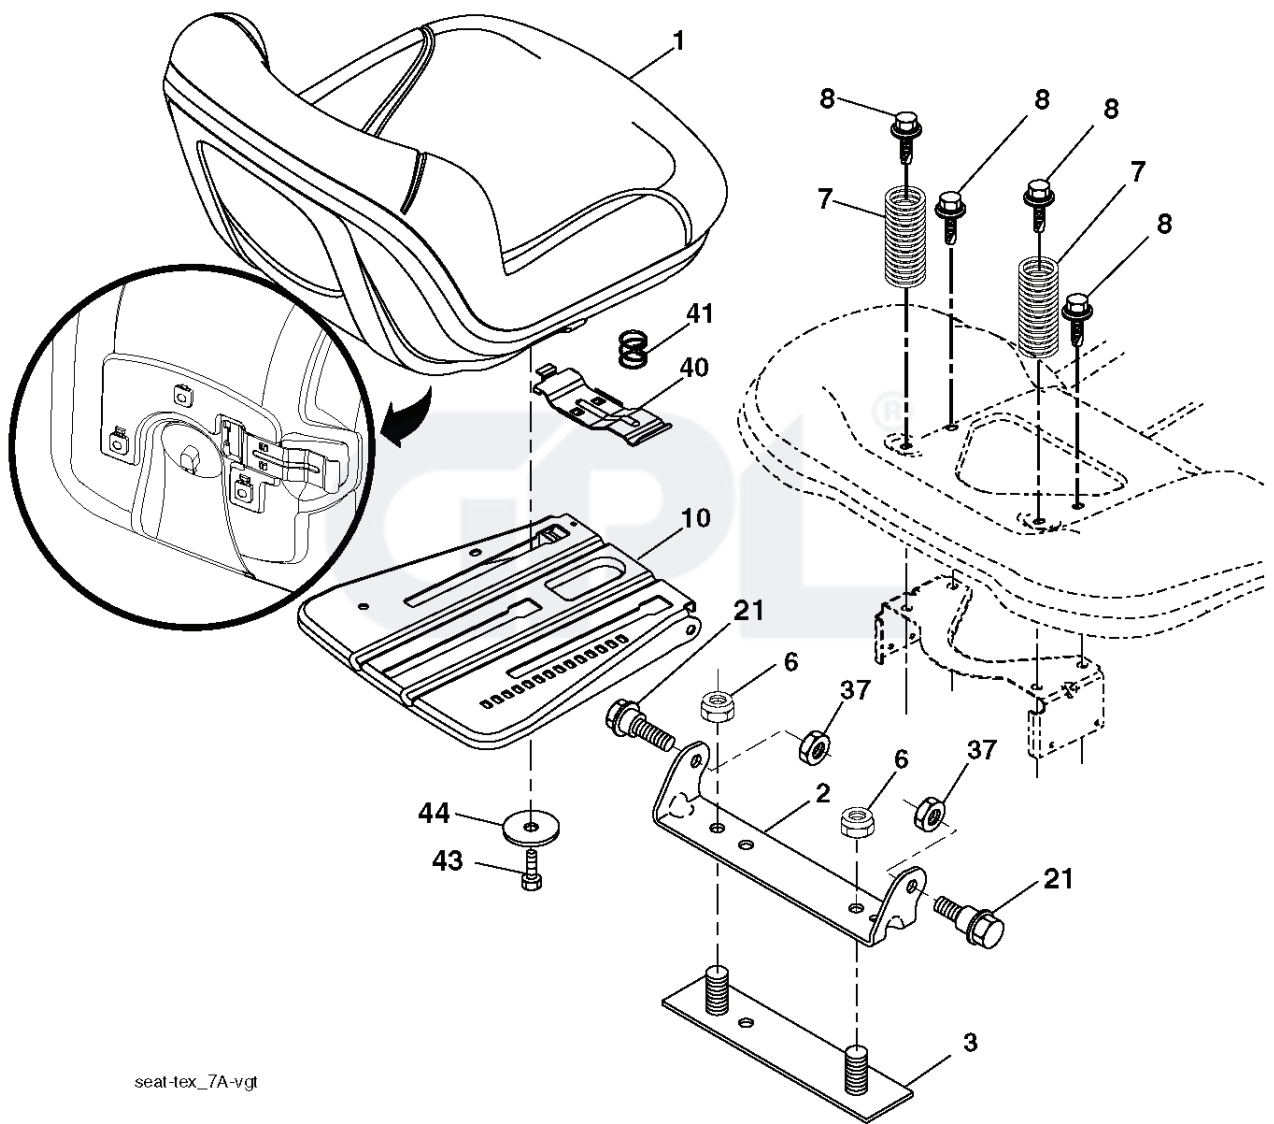

IGNITION SWITCH

POSITION	CIRCUIT	"MAKE"
OFF	M+G+A1	
RUN/OVERRIDE	B+A1	
RUN	B+A1	L+A2
START	B+S+A1	

CHASSIS HARNESS CONNECTOR (MATING SIDE)

DASH HARNESS CONNECTOR (MATING SIDE)

**WIRING INSULATED CLIPS**  
 NOTE: IF WIRING INSULATED CLIPS WERE REMOVED FOR SERVICING OF UNIT, THEY SHOULD BE RE-INSTALLED TO PROPERLY SECURE YOUR WIRING.

NON-REMOVABLE CONNECTIONS

REMOVABLE CONNECTIONS

seat-tex\_7A-vgt

REF.	PART NO.	DESCRIPTION	REMARK	QTY.	KIT
1	581462101	SEAT		0	
2	532180166	BRACKET		0	
3	532140675	STRAP		0	
6	873800600	NUT		0	
7	532124181	SPRING		0	
8	532171877	BOLT		0	
10	532196977	PLATE		0	
21	532171852	BOLT		0	
37	873800500	LOCK NUT		0	
40	532197661	HANDLE		0	
41	532198200	SPRING		0	
43	874760612	BOLT		0	
44	819133812	WASHER		0	
	PART NO.		REMARK		KIT