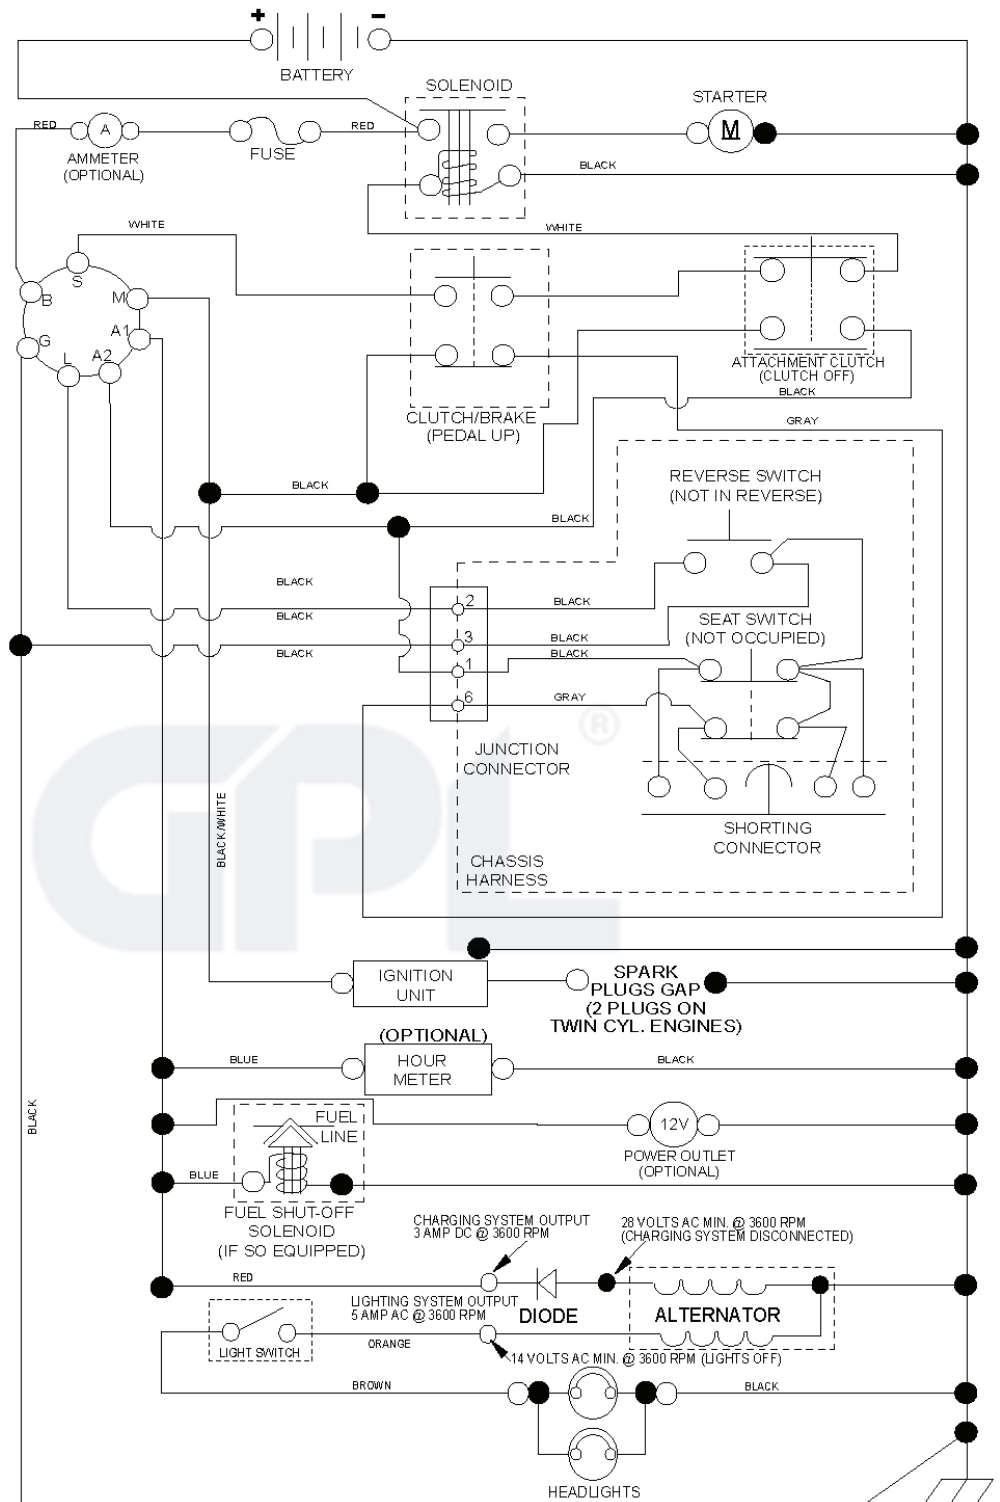

T06S

With 12V Outlet Option

With Service Minder Option

REF.	PART NO.	DESCRIPTION	REMARK	QTY.	KIT
1	532163465	BATTERY		0	
2	874760412	BOLT		0	
8	532193228	BOX		0	
16	532176138	MICRO SWITCH		0	
21	532400252	HARNESS		0	
22	532004152	BULB		0	
25	585555401	CABLE		0	
26	532175158	FUSE		0	
27	873510400	NUT		0	
28	532198885	CABLE		0	
29	532401545	SWITCH		0	
30	532193350	IGNITION MODULE		0	
33	532411935	KEY		0	
34	532110712	SWITCH		0	
40	532401098	CABLE		0	
41	817720408	SCREW		1	
42	532131563	COVER		1	
43	532192507	SOLENOID		0	
55	817060512	SCREW		0	
71	532441544	HARNESS		0	
79	532175242	HOLDER		0	
87	532197802	SWITCH		0	
90	532435395	TERMINAL COVER		0	
102	581023401	HARNESS		1	
105	532407568	SWITCH		1	

IGNITION SWITCH

POSITION	CIRCUIT	"MAKE"
OFF	M+G+A1	
RUN/OVERRIDE	B+A1	
RUN	B+A1	L+A2
START	B+S+A1	

CHASSIS HARNESS CONNECTOR (MATING SIDE)

DASH HARNESS CONNECTOR (MATING SIDE)

**WIRING INSULATED CLIPS**  
 NOTE: IF WIRING INSULATED CLIPS WERE REMOVED FOR SERVICING OF UNIT, THEY SHOULD BE RE-INSTALLED TO PROPERLY SECURE YOUR WIRING.