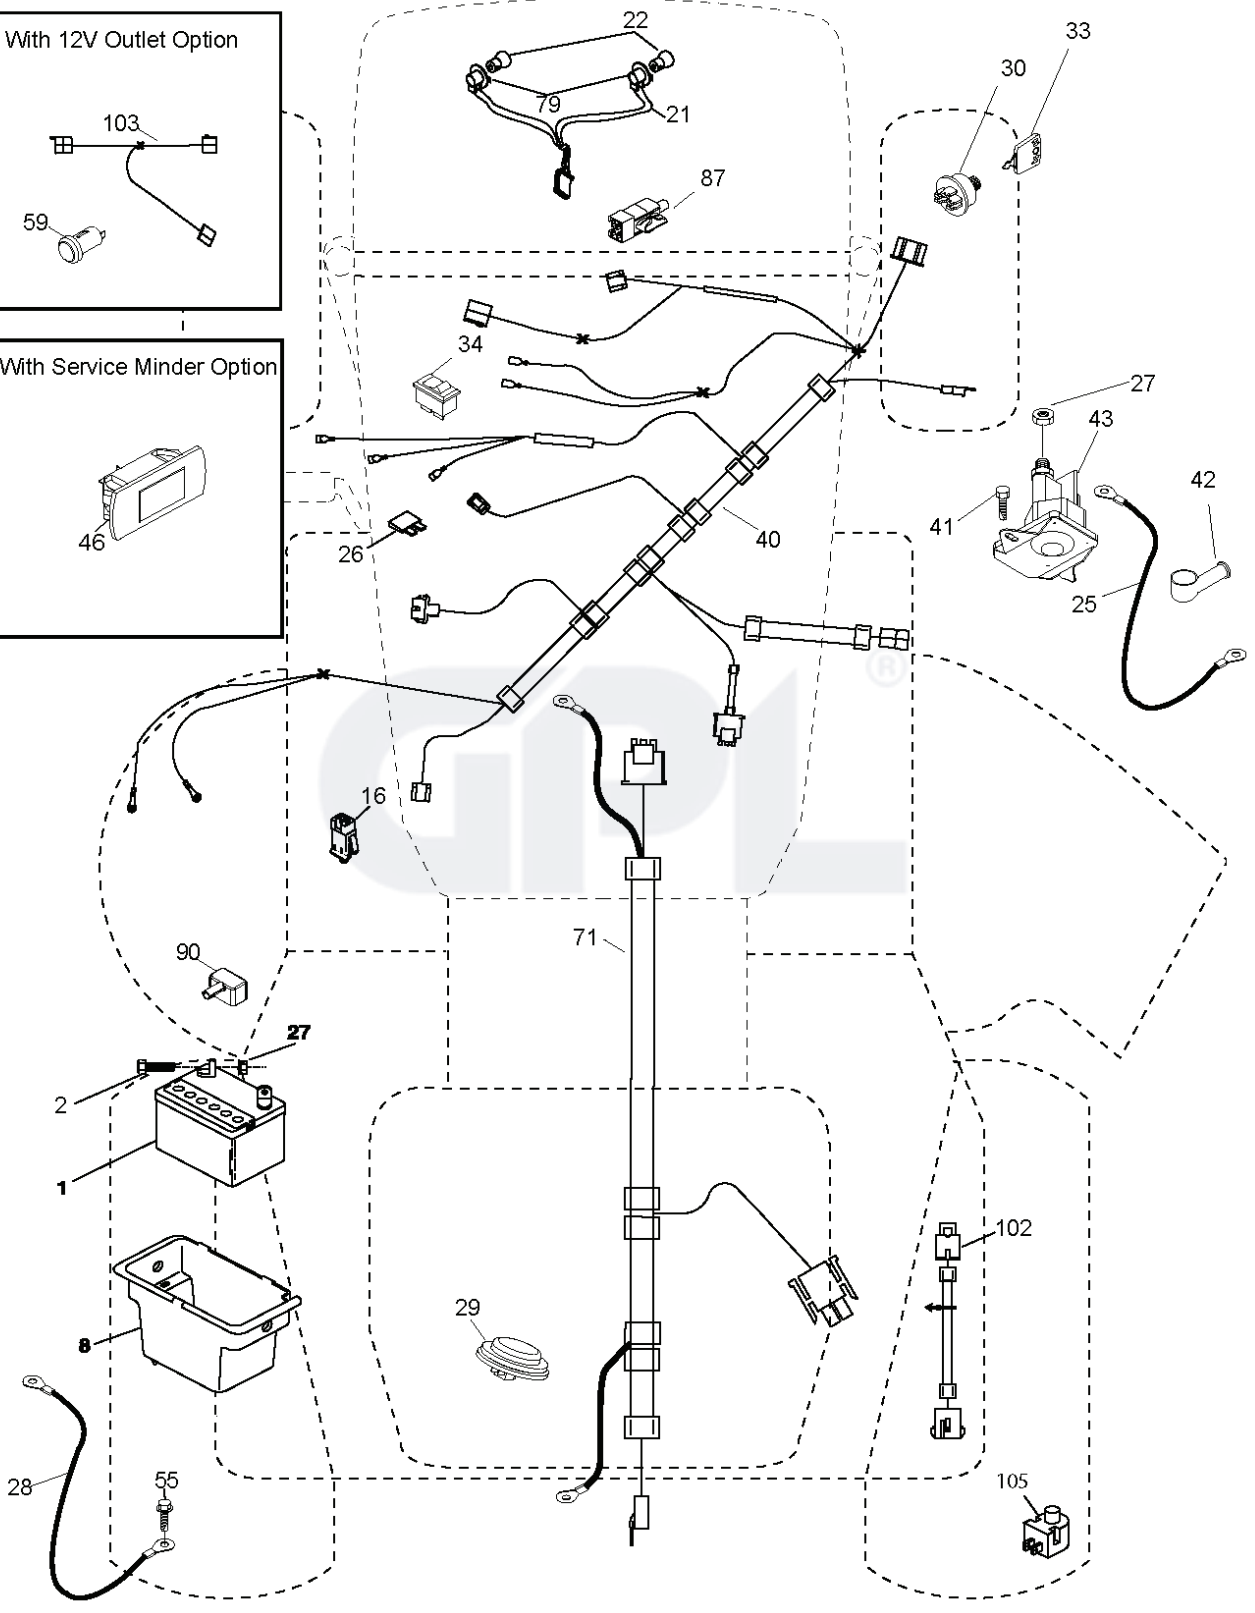

T06S

With 12V Outlet Option

With Service Minder Option

REF.	PART NO.	DESCRIPTION	REMARK	QTY.	KIT
1	532163465	BATTERY		0	
2	874760412	BOLT		0	
8	532193228	BOX		0	
16	532176138	MICRO SWITCH		0	
21	532400252	HARNESS		0	
22	532004152	BULB		0	
25	585555401	CABLE		0	
26	532175158	FUSE		0	
27	873510400	NUT		0	
28	532198885	CABLE		0	
29	532401545	SWITCH		0	
30	532193350	IGNITION MODULE		0	
33	532411935	KEY		0	
34	532110712	SWITCH		0	
40	532401098	CABLE		0	
41	817720408	SCREW		1	
42	532131563	COVER		1	
43	532192507	SOLENOID		0	
55	817060512	SCREW		0	
71	532441544	HARNESS		0	
79	532175242	HOLDER		0	
87	532197802	SWITCH		0	
90	532435395	TERMINAL COVER		0	
102	581023401	HARNESS		1	
105	532407568	SWITCH		1