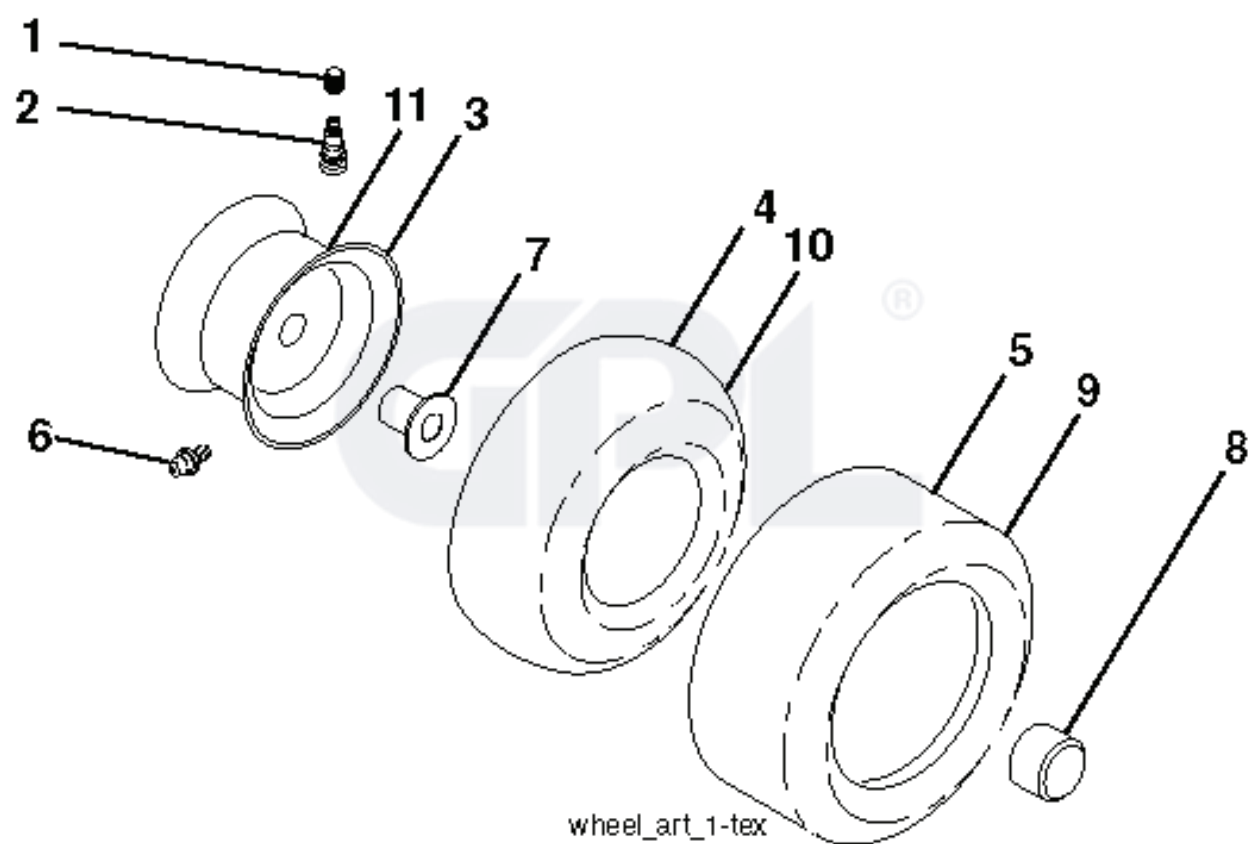

REF.	PART NO.	DESCRIPTION	REMARK	QTY.	KIT
1	532059192	CAP VALVE		1	
2	532065139	NIPPLE		1	
3	532125121	RIM	FRONT	1	
4	532059904	HOSE	(Service Item Only)	1	
5	532106222	TIRE	FRONT	1	
6	532124957	FITTING	(Front Wheel Only)	1	
7	532124959	BEARING	(Front Wheel Only)	1	
8	532193268	HUB CAP		1	
9	532138468	TIRE	REAR	1	
10	532124926	HOSE	(Service Item Only)	1	
11	532125122	RIM	REAR	1	
--	532144334	SEALING FOAM		1