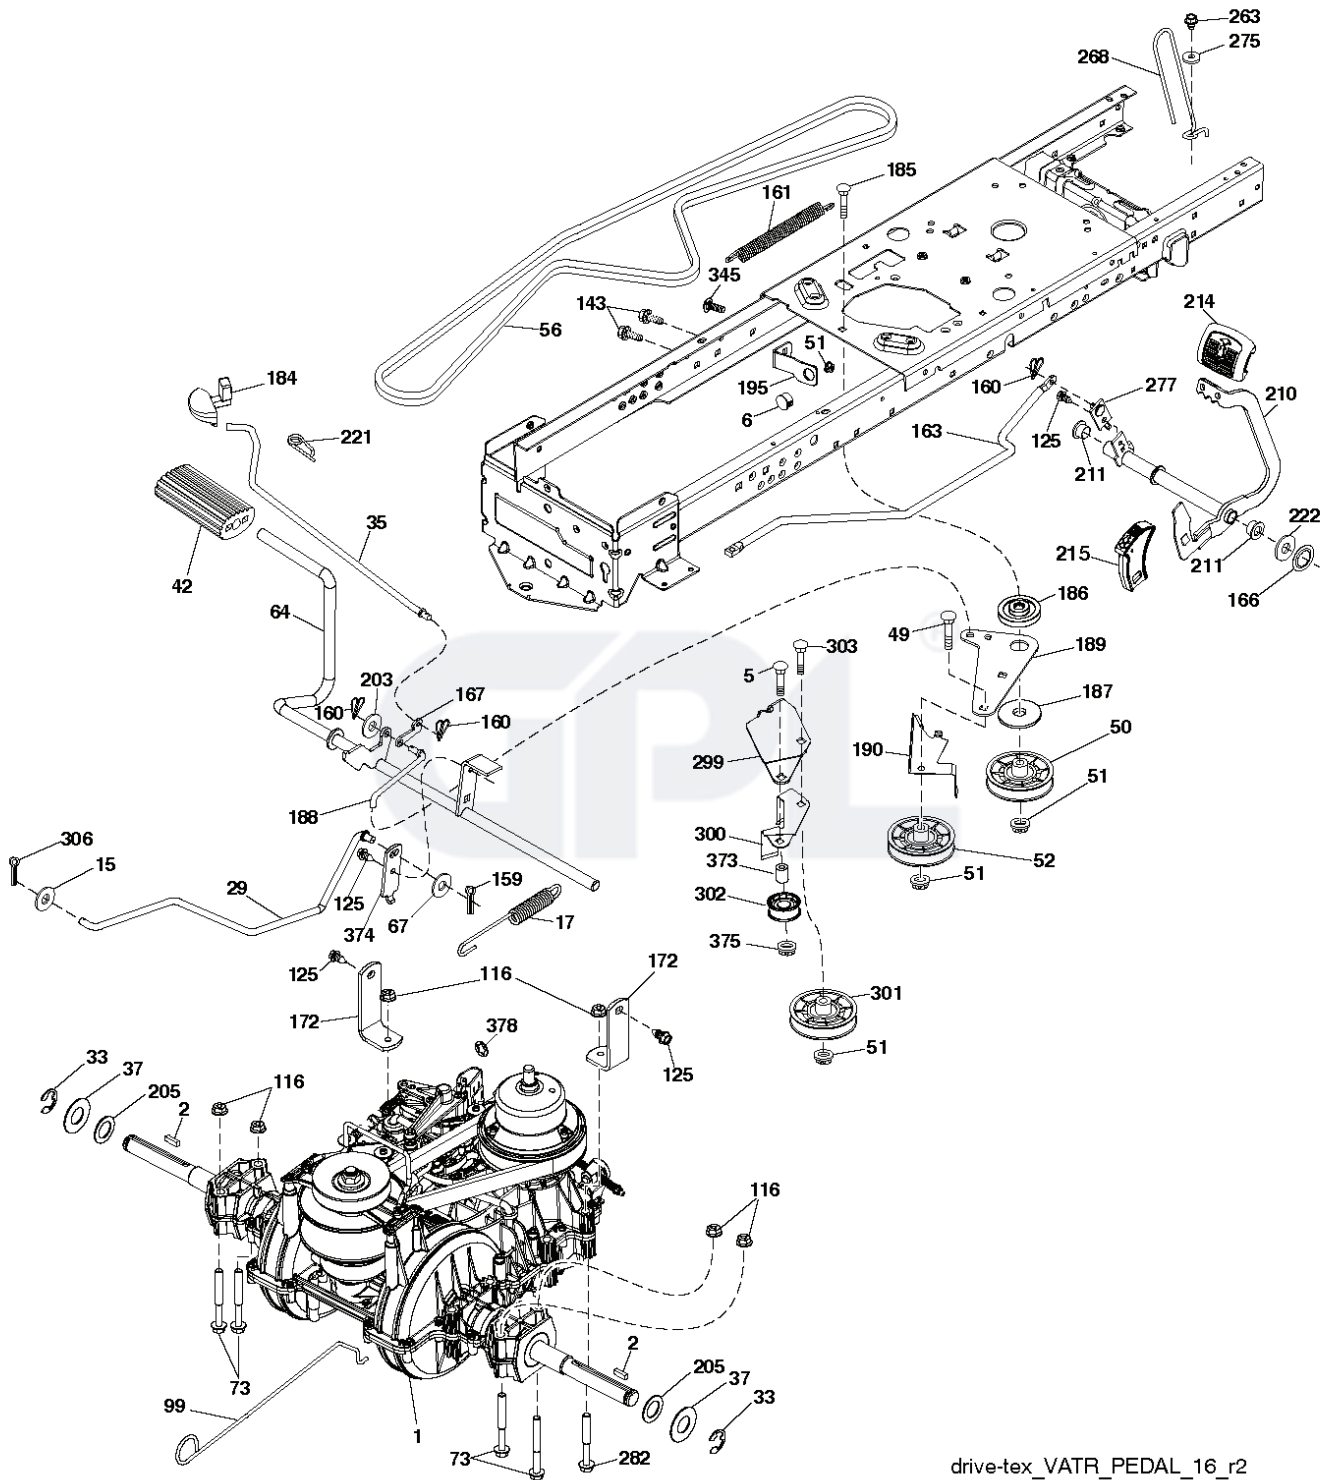

---

REF.	PART NO.	DESCRIPTION	REMARK	QTY.	KIT
1	532059192	CAP VALVE		1	
2	532065139	NIPPLE		1	
3	532125121	RIM	FRONT	1	
4	532059904	HOSE	(Service Item Only)	1	
5	532106222	TIRE	FRONT	1	
6	532124957	FITTING	(Front Wheel Only)	1	
7	532124959	BEARING	(Front Wheel Only)	1	
8	532193268	HUB CAP		1	
9	532138468	TIRE	REAR	1	
10	532124926	HOSE	(Service Item Only)	1	
11	532125122	RIM	REAR	1	
--	532144334	SEALING FOAM		1	