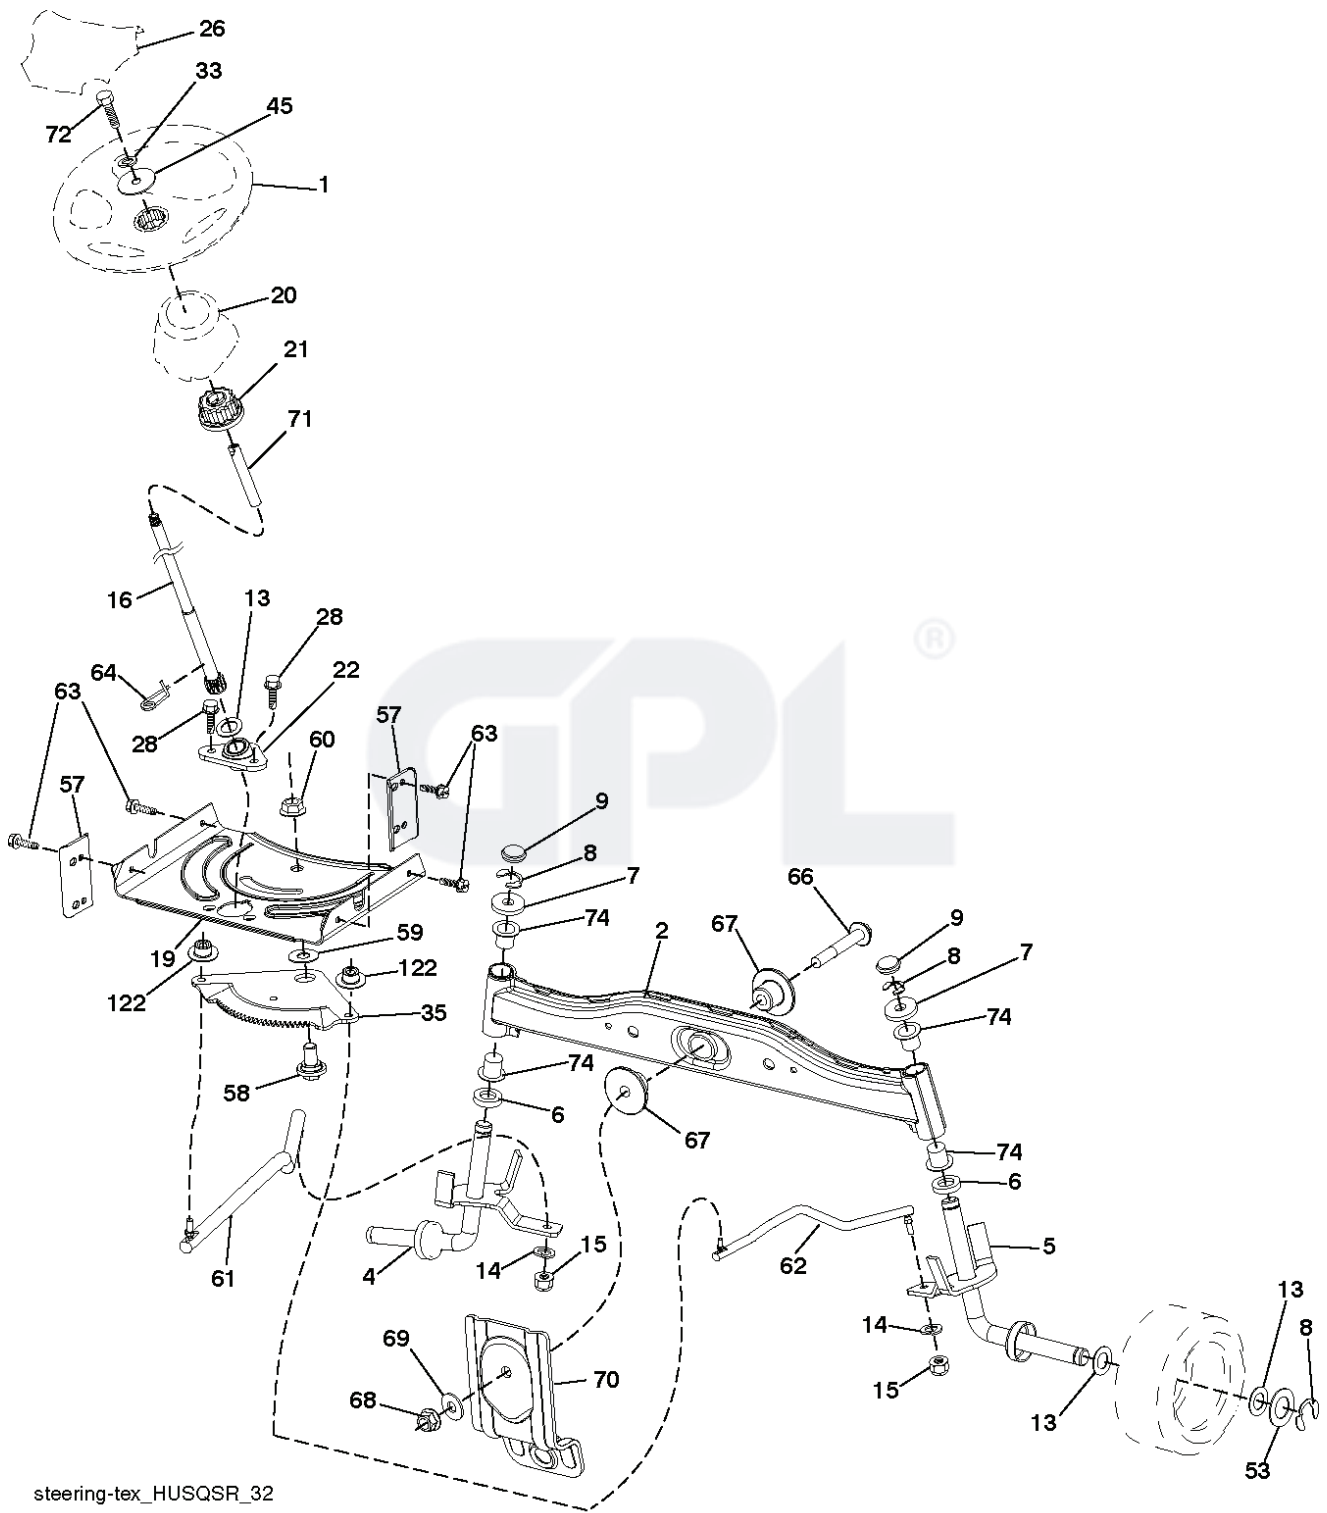

NON-REMOVABLE CONNECTIONS

REMOVABLE CONNECTIONS

seat-tex_7A-vgt

REF.	PART NO.	DESCRIPTION	REMARK	QTY.	KIT
1	581462101	SEAT		0	
2	532180166	BRACKET		0	
3	532140675	STRAP		0	
6	873800600	NUT		0	
7	532124181	SPRING		0	
8	532171877	BOLT		0	
10	532196977	PLATE		0	
21	532171852	BOLT		0	
37	873800500	LOCK NUT		0	
40	532197661	HANDLE		0	
41	532198200	SPRING		0	
43	874760612	BOLT		0	
44	819133812	WASHER		0	

GPL®

steering-tex_HUSQSR_32

REF.	PART NO.	DESCRIPTION	REMARK	QTY.	KIT
1	532442804	STEERING WHEEL		0	
2	532418168	AXLE		0	
4	532403087	SPINDLE		0	
5	532403088	SPINDLE		0	
6	532124931	WASHER		0	
7	532121748	WASHER		0	
8	812000029	RETAINER RING		0	
9	532121232	HUB CAP		0	
13	532121749	WASHER		0	
14	810040600	WASHER		0	
15	873540600	NUT		0	
16	532429373	SHAFT		0	
19	532194729	PLATE		0	
20	532409763	STEERING COLUMN		0	
21	532186737	ADAPTER		0	
22	532420537	SUPPORT		0	
26	532447759	CAP		0	
28	817000612	SCREW		0	
33	810040500	WASHER		0	
35	532194732	PLATE		0	
45	819113812	WASHER		0	
53	532188967	WASHER		0	
57	532407465	BRACKET		0	
58	532194747	BOLT		0	
59	532194748	WASHER		0	
60	873971000	NUT		0	
61	532194740	LINK		0	
62	532194741	LINK		0	
63	817000512	SCREW		0	
64	532199849	SPRING RETAINER		0	
66	871020748	BOLT		0	
67	532194737	BUSHING		0	
68	873900700	NUT		0	
69	532199162	WASHER		0	
70	532196197	BRACKET		0	
71	532190752	SHAFT		0	
72	532428982	BOLT		0	
74	532124937	BEARING COL. STRG.		0	
122	532444962	CAP		1	

REF.	PART NO.	DESCRIPTION	REMARK	QTY.	KIT
1	532059192	CAP VALVE		1	
2	532065139	NIPPLE		1	
3	532125121	RIM	FRONT	1	
4	532059904	HOSE	(Service Item Only)	1	
5	532106222	TIRE	FRONT	1	
6	532124957	FITTING	(Front Wheel Only)	1	
7	532124959	BEARING	(Front Wheel Only)	1	
8	532193268	HUB CAP		1	
9	532138468	TIRE	REAR	1	
10	532124926	HOSE	(Service Item Only)	1	
11	532125122	RIM	REAR	1	
--	532144334	SEALING FOAM		1	