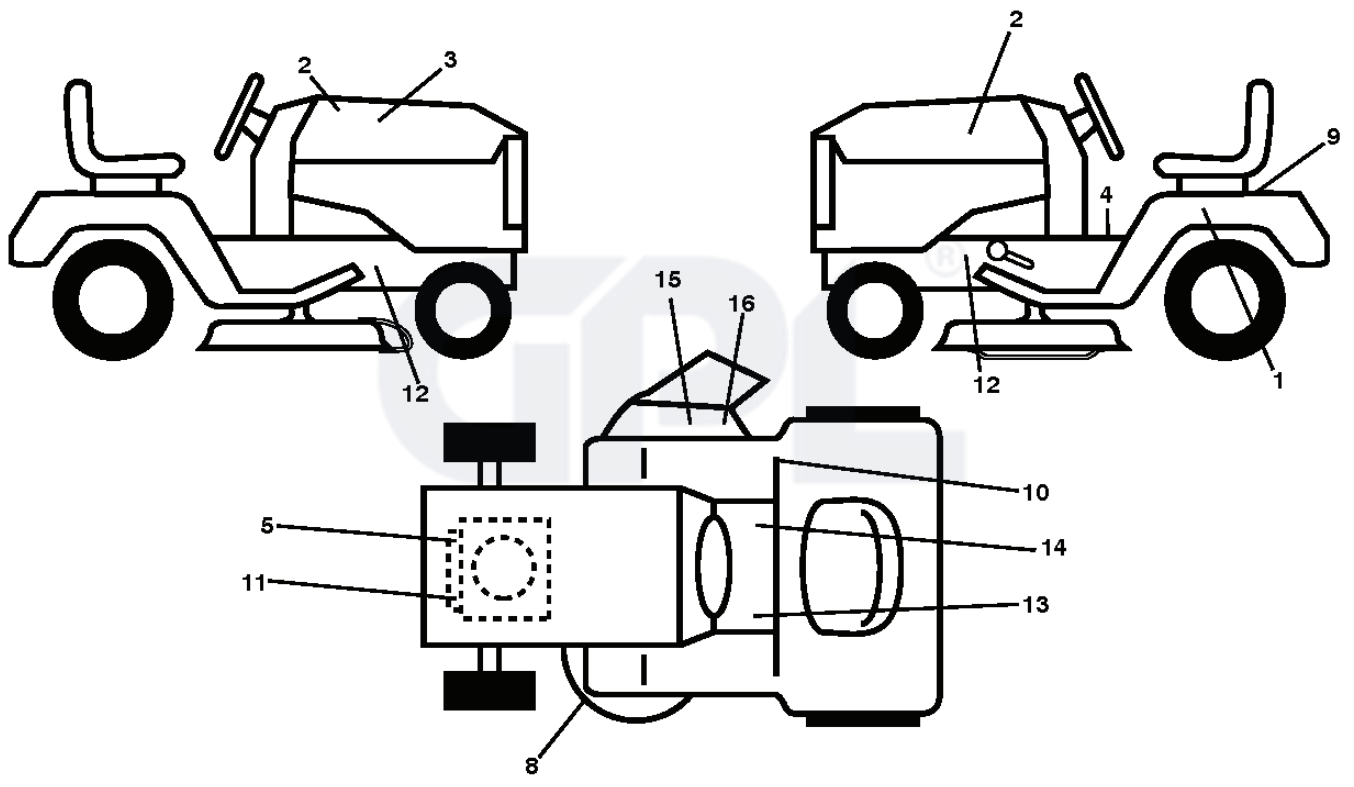

GPL®

steering-tex_HUSQSR_32

REF.	PART NO.	DESCRIPTION	REMARK	QTY.	KIT
1	532442804	STEERING WHEEL		0	
2	532418168	AXLE		0	
4	532403087	SPINDLE		0	
5	532403088	SPINDLE		0	
6	532124931	WASHER		0	
7	532121748	WASHER		0	
8	812000029	RETAINER RING		0	
9	532121232	HUB CAP		0	
13	532121749	WASHER		0	
14	810040600	WASHER		0	
15	873540600	NUT		0	
16	532429373	SHAFT		0	
19	532194729	PLATE		0	
20	532409763	STEERING COLUMN		0	
21	532186737	ADAPTER		0	
22	532420537	SUPPORT		0	
26	532447759	CAP		0	
28	817000612	SCREW		0	
33	810040500	WASHER		0	
35	532194732	PLATE		0	
45	819113812	WASHER		0	
53	532188967	WASHER		0	
57	532407465	BRACKET		0	
58	532194747	BOLT		0	
59	532194748	WASHER		0	
60	873971000	NUT		0	
61	532194740	LINK		0	
62	532194741	LINK		0	
63	817000512	SCREW		0	
64	532199849	SPRING RETAINER		0	
66	871020748	BOLT		0	
67	532194737	BUSHING		0	
68	873900700	NUT		0	
69	532199162	WASHER		0	
70	532196197	BRACKET		0	
71	532190752	SHAFT		0	
72	532428982	BOLT		0	
74	532124937	BEARING COL. STRG.		0	
122	532444962	CAP		1	

REF.	PART NO.	DESCRIPTION	REMARK	QTY.	KIT
1	532059192	CAP VALVE		1	
2	532065139	NIPPLE		1	
3	532125121	RIM	FRONT	1	
4	532059904	HOSE	(Service Item Only)	1	
5	532106222	TIRE	FRONT	1	
6	532124957	FITTING	(Front Wheel Only)	1	
7	532124959	BEARING	(Front Wheel Only)	1	
8	532193268	HUB CAP		1	
9	532138468	TIRE	REAR	1	
10	532124926	HOSE	(Service Item Only)	1	
11	532125122	RIM	REAR	1	
--	532144334	SEALING FOAM		1	