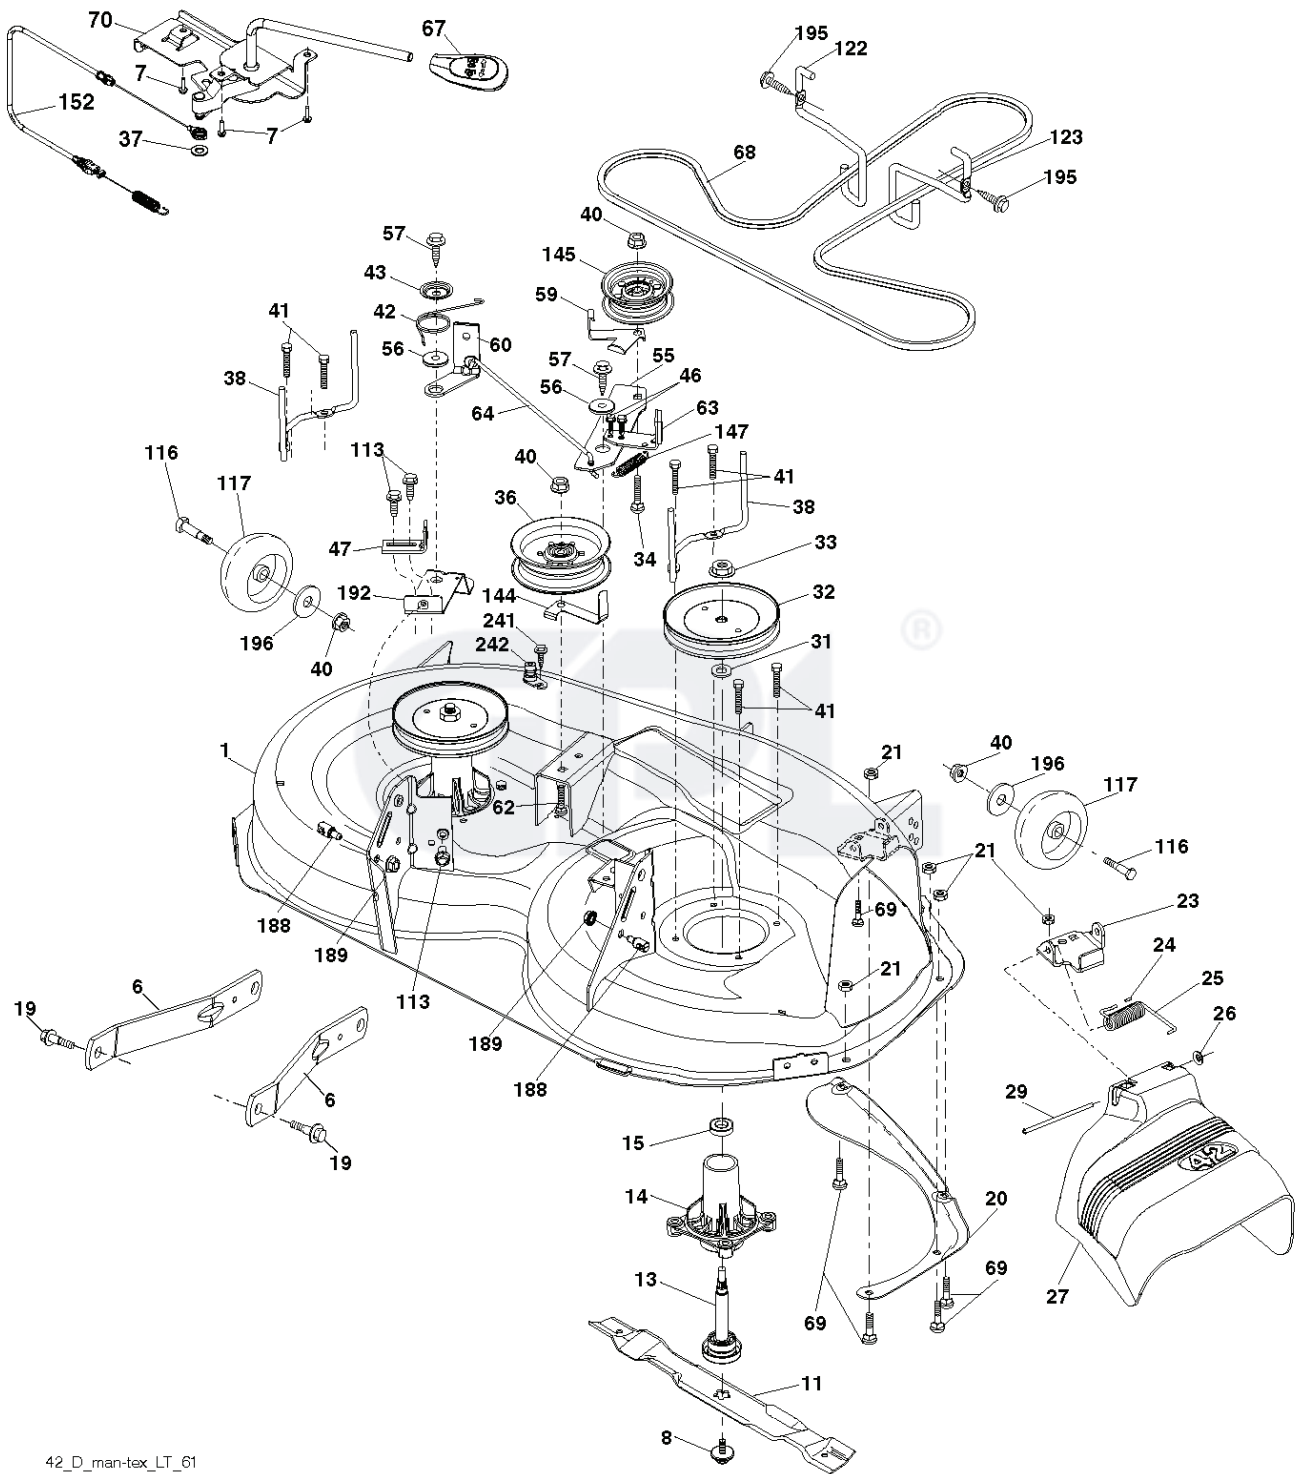

REF.	PART NO.	DESCRIPTION	REMARK	QTY.	KIT
1	532196495	HOUSING		0	
6	532195186	ARM		0	
7	532416358	SCREW		0	
8	532193003	SCREW		0	
11	532138971	BLADE		0	
13	532192872	SHAFT ASSY		0	
14	532187281	BEARING HOUSING		0	
15	532110485	BEARING		0	
19	532196539	BOLT		0	
20	532159770	RAIL		0	
21	873680500	NUT		0	
23	532192557	HINGE		0	
24	532105304	HUB CAP		0	
25	532197026	TORSION SPRING		0	
26	532110452	NUT		0	
27	532403004	SHIELD		0	
29	532131491	SHAFT		0	
31	532187690	WASHER		0	
32	532197473	PULLEY		0	
33	532400234	NUT		0	
34	872110612	BOLT		0	
36	532197379	PULLEY		0	
37	819131316	WASHER		0	
38	532432520	KEEPER		0	
40	873900600	NUT		0	
41	584953901	BOLT		1	
42	532198410	SPRING		0	
43	532197256	SPRING		0	
46	532137729	SCREW		0	
47	532197250	BRACKET		0	
55	532437110	ARM		0	
56	532199092	SPACER		0	
57	817000616	SCREW		0	
59	532141043	GUARD		0	
60	532197261	ARM		0	
62	872110616	BOLT		0	
63	532199477	ARM		0	
64	532199790	LINK		0	
67	532403012	HANDLE		0	
68	532429636	BELT		0	
69	872140505	BOLT		0	
70	532401246	CLUTCH		0	
113	817000510	BOLT		0	
116	532124842	BOLT		0	
117	532188606	WHEEL		0	
122	532197258	BELT GUIDE		0	
123	532197259	BELT GUIDE		0	
144	532199204	BELT GUIDE		0	
145	532193197	PULLEY		0	
147	532401971	SPRING		0	
152	532435111	CABLE		0	
188	532195161	STUD		0	
189	873900500	NUT		0	
192	532197260	BRACKET		0	
195	817000612	SCREW		0	
196	819121414	WASHER		0	
241	532152927	SCREW		0	
242	532415598	HOSE COUPLING		0	
--	532192870	SPINDLE		0	
--	532437730	CUTTING DECK		0	
	PART NO.		REMARK		KIT