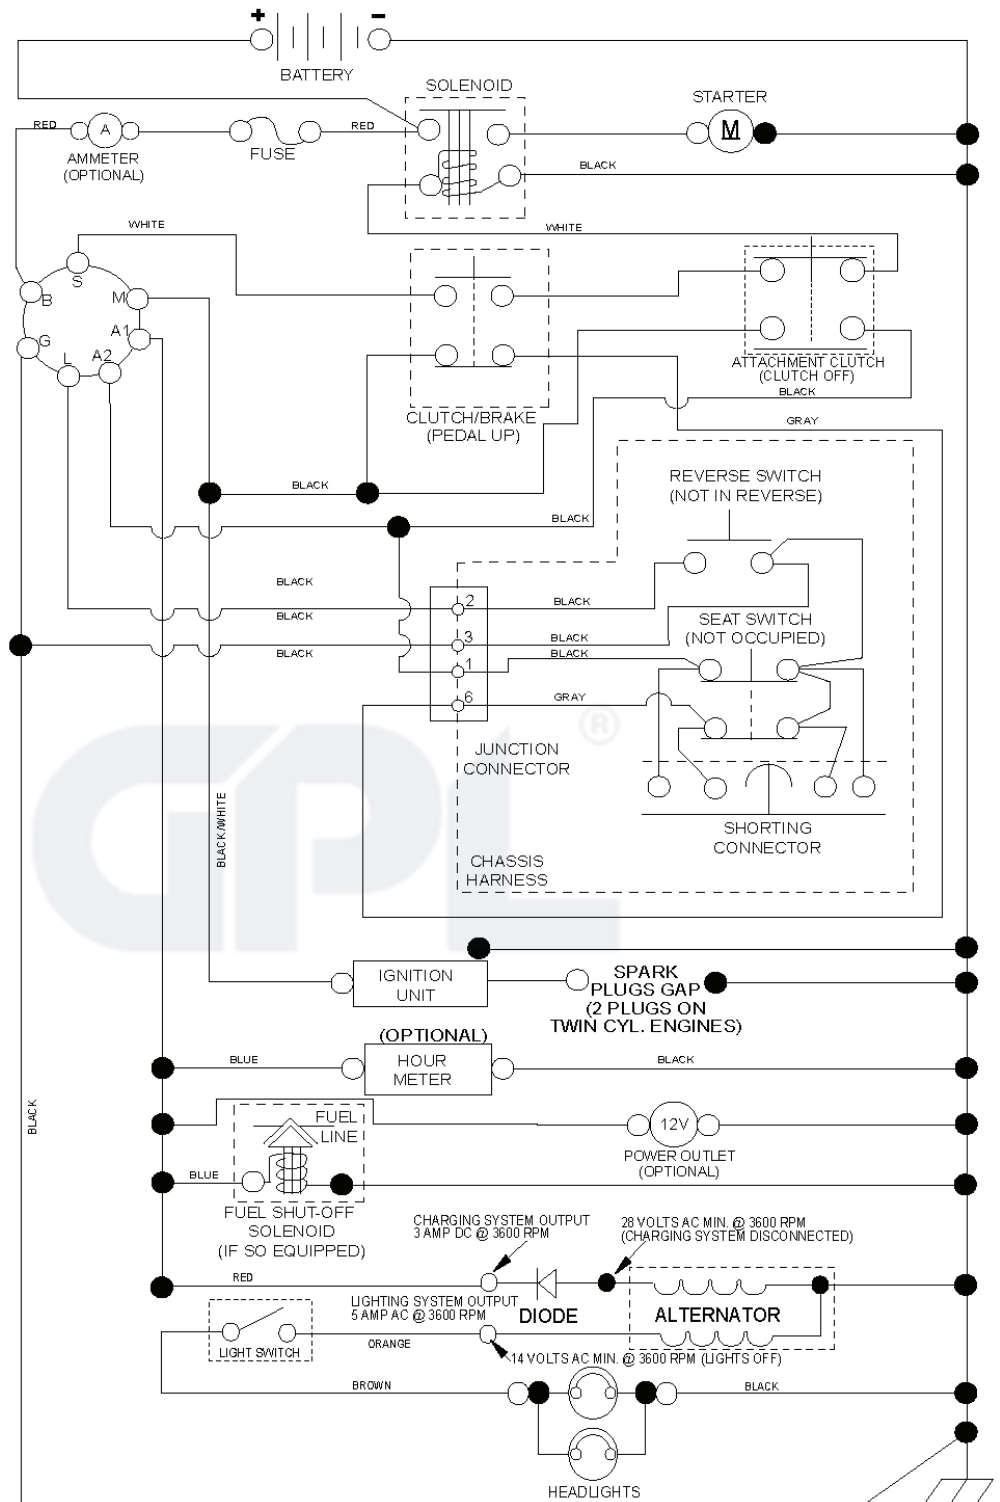

TR02K

REF.	PART NO.	DESCRIPTION	REMARK	QTY.	KIT
1	532163465	BATTERY		0	
2	874760412	BOLT		0	
8	532193228	BOX		0	
16	532176138	MICRO SWITCH		0	
21	532400252	HARNESS		0	
22	532004152	BULB		0	
25	581498001	CABLE		0	
26	532175158	FUSE		0	
27	873510400	NUT		0	
28	532421686	CABLE		0	
29	532401545	SWITCH		0	
30	532193350	IGNITION MODULE		0	
33	532411935	KEY		0	
34	532110712	SWITCH		0	
40	581023101	HARNESS		0	
43	532192507	SOLENOID		0	
55	817060512	SCREW		0	
71	581023001	HARNESS		0	
79	532175242	HOLDER		0	
87	532197802	SWITCH		0	
90	532435395	TERMINAL COVER		0	
99	817670412	SCREW		1	
102	532404454	CABLE		1	
105	532407568	SWITCH		1	
106	532174814	NUT		1	

29

OPTIONAL EQUIPMENT

Spark Arrester

REF.	PART NO.	DESCRIPTION	REMARK	QTY.	KIT
1	000000000	W/O DESCRIPTION	Engine B&S Model No.31A707-2454-B1 (438652)	0	
2	532137352	MUFFLER		0	
9	532194320	BELT GUIDE		0	
12	532405471	PULLEY		0	
15	581289901	TANK		0	
18	532430220	FUEL CAP		0	
20	532183897	CONTROL		0	
21	532416358	SCREW		0	
22	532194981	CONTROL		0	
28	532137040	HOSE		0	
29	532137180	SPARK ARRESTER KIT		0	
37	532123487	HOSE CLAMP		0	
42	810040700	WASHER		0	
45	873510400	NUT		0	
69	532165291	GASKET		0	
79	532192334	SCREW		0	
84	817060620	SCREW		0	
85	532173937	BOLT		0	
90	817000616	SCREW		0	
96	819091416	WASHER		0	
97	817670412	SCREW		0	
122	532421922	EXTENSION PIPE		0	

lift-tex_29

*Key 91 may be substituted for Key 101

REF.	PART NO.	DESCRIPTION	REMARK	QTY.	KIT
2	532422027	SHAFT		0	
3	532195231	LEVER		0	
7	580962301	GRIP		0	
10	532196314	SPRING		0	
87	532194209	SPRING		0	
88	532410710	SPRING		0	
89	819191912	WASHER		0	
90	532194208	PIN		0	
91	532195181	LINK		0	
97	817000612	SCREW		0	
98	532195270	LINK		0	
100	873930600	NUT		0	
101	532407003	LINK		0	