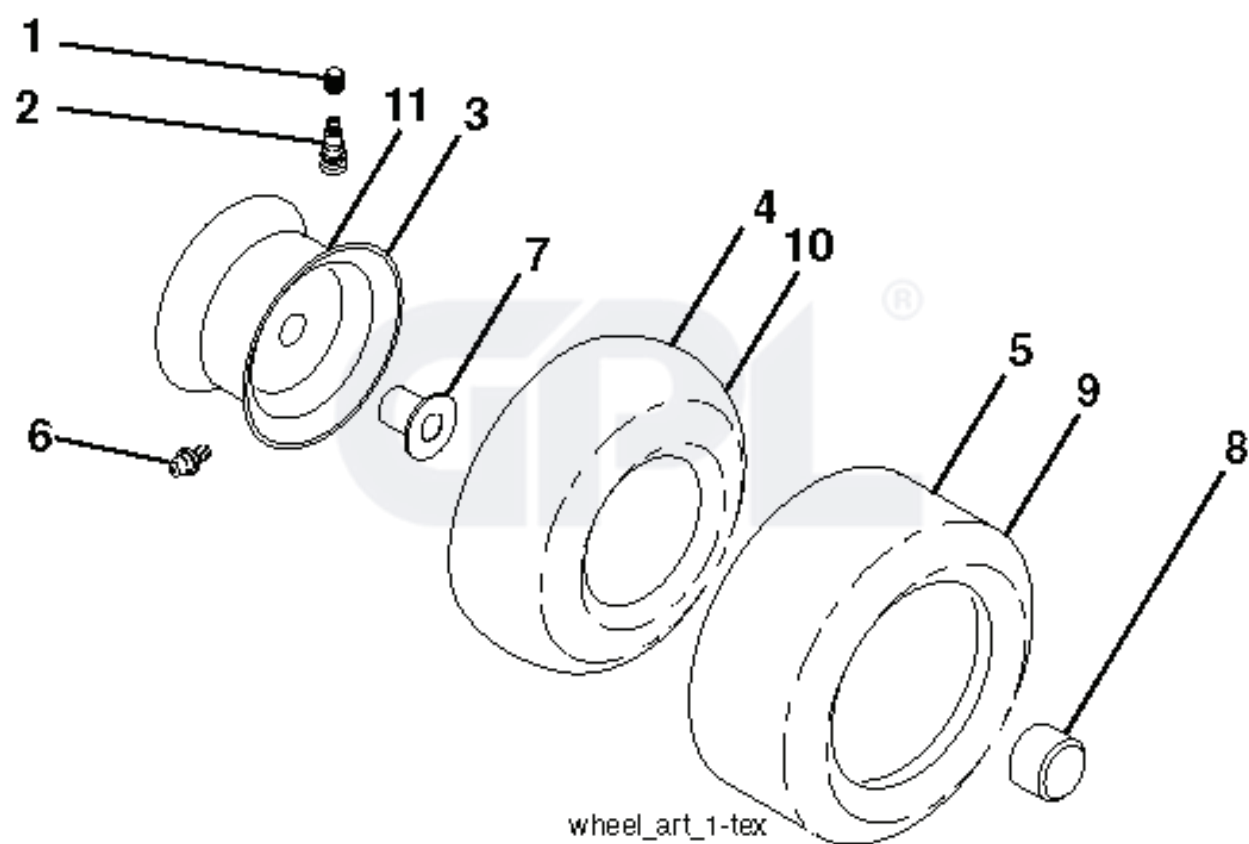

IGNITION SWITCH

POSITION	CIRCUIT	"MAKE"
OFF	M+G+A1	
RUN/OVERRIDE	B+A1	
RUN	B+A1	L+A2
START	B+S+A1	

CHASSIS HARNESS CONNECTOR (MATING SIDE)

DASH HARNESS CONNECTOR (MATING SIDE)

WIRING INSULATED CLIPS
 NOTE: IF WIRING INSULATED CLIPS WERE REMOVED FOR SERVICING OF UNIT, THEY SHOULD BE RE-INSTALLED TO PROPERLY SECURE YOUR WIRING.

NON-REMOVABLE CONNECTIONS

REMOVABLE CONNECTIONS

seat-tex_7A-vgt

REF.	PART NO.	DESCRIPTION	REMARK	QTY.	KIT
1	581462101	SEAT		0	
2	532180166	BRACKET		0	
3	532140675	STRAP		0	
6	873800600	NUT		0	
7	532124181	SPRING		0	
8	532171877	BOLT		0	
10	532196977	PLATE		0	
21	532171852	BOLT		0	
37	873800500	LOCK NUT		0	
40	532197661	HANDLE		0	
41	532198200	SPRING		0	
43	874760612	BOLT		0	
44	819133812	WASHER		0	

GPL®

steering-tex_HUSQSR_32

REF.	PART NO.	DESCRIPTION	REMARK	QTY.	KIT
1	532442804	STEERING WHEEL		0	
2	532418168	AXLE		0	
4	532403087	SPINDLE		0	
5	532403088	SPINDLE		0	
6	532124931	WASHER		0	
7	532121748	WASHER		0	
8	812000029	RETAINER RING		0	
9	532121232	HUB CAP		0	
13	532121749	WASHER		0	
14	810040600	WASHER		0	
15	873540600	NUT		0	
16	532429373	SHAFT		0	
19	532194729	PLATE		0	
20	532409763	STEERING COLUMN		0	
21	532186737	ADAPTER		0	
22	532420537	SUPPORT		0	
26	532447759	CAP		0	
28	817000612	SCREW		0	
33	810040500	WASHER		0	
35	532194732	PLATE		0	
45	819113812	WASHER		0	
53	532188967	WASHER		0	
57	532407465	BRACKET		0	
58	532194747	BOLT		0	
59	532194748	WASHER		0	
60	873971000	NUT		0	
61	532194740	LINK		0	
62	532194741	LINK		0	
63	817000512	SCREW		0	
64	532199849	SPRING RETAINER		0	
66	871020748	BOLT		0	
67	532194737	BUSHING		0	
68	873900700	NUT		0	
69	532199162	WASHER		0	
70	532196197	BRACKET		0	
71	532190752	SHAFT		0	
72	532428982	BOLT		0	
74	532124937	BEARING COL. STRG.		0	
122	532444962	CAP		1	