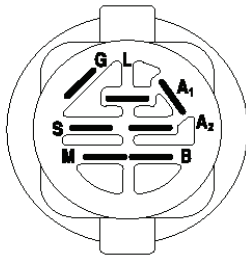

lift-tex_29

*Key 91 may be substituted for Key 101

REF.	PART NO.	DESCRIPTION	REMARK	QTY.	KIT
2	532422027	SHAFT		0	
3	532195231	LEVER		0	
7	580962301	GRIP		0	
10	532196314	SPRING		0	
87	532194209	SPRING		0	
88	532410710	SPRING		0	
89	819191912	WASHER		0	
90	532194208	PIN		0	
91	532195181	LINK		0	
97	817000612	SCREW		0	
98	532195270	LINK		0	
100	873930600	NUT		0	
101	532407003	LINK		0	

IGNITION SWITCH

POSITION	CIRCUIT	"MAKE"
OFF	M+G+A1	
RUN/OVERRIDE	B+A1	
RUN	B+A1	L+A2
START	B+S+A1	

CHASSIS HARNESS CONNECTOR (MATING SIDE)

DASH HARNESS CONNECTOR (MATING SIDE)

WIRING INSULATED CLIPS
 NOTE: IF WIRING INSULATED CLIPS WERE REMOVED FOR SERVICING OF UNIT, THEY SHOULD BE RE-INSTALLED TO PROPERLY SECURE YOUR WIRING.

REF.	PART NO.	DESCRIPTION	REMARK	QTY.	KIT
1	532059192	CAP VALVE		1	
2	532065139	NIPPLE		1	
3	532125121	RIM	FRONT	1	
4	532059904	HOSE	(Service Item Only)	1	
5	532106222	TIRE	FRONT	1	
6	532124957	FITTING	(Front Wheel Only)	1	
7	532124959	BEARING	(Front Wheel Only)	1	
8	532193268	HUB CAP		1	
9	532138468	TIRE	REAR	1	
10	532124926	HOSE	(Service Item Only)	1	
11	532125122	RIM	REAR	1	
--	532144334	SEALING FOAM		1	