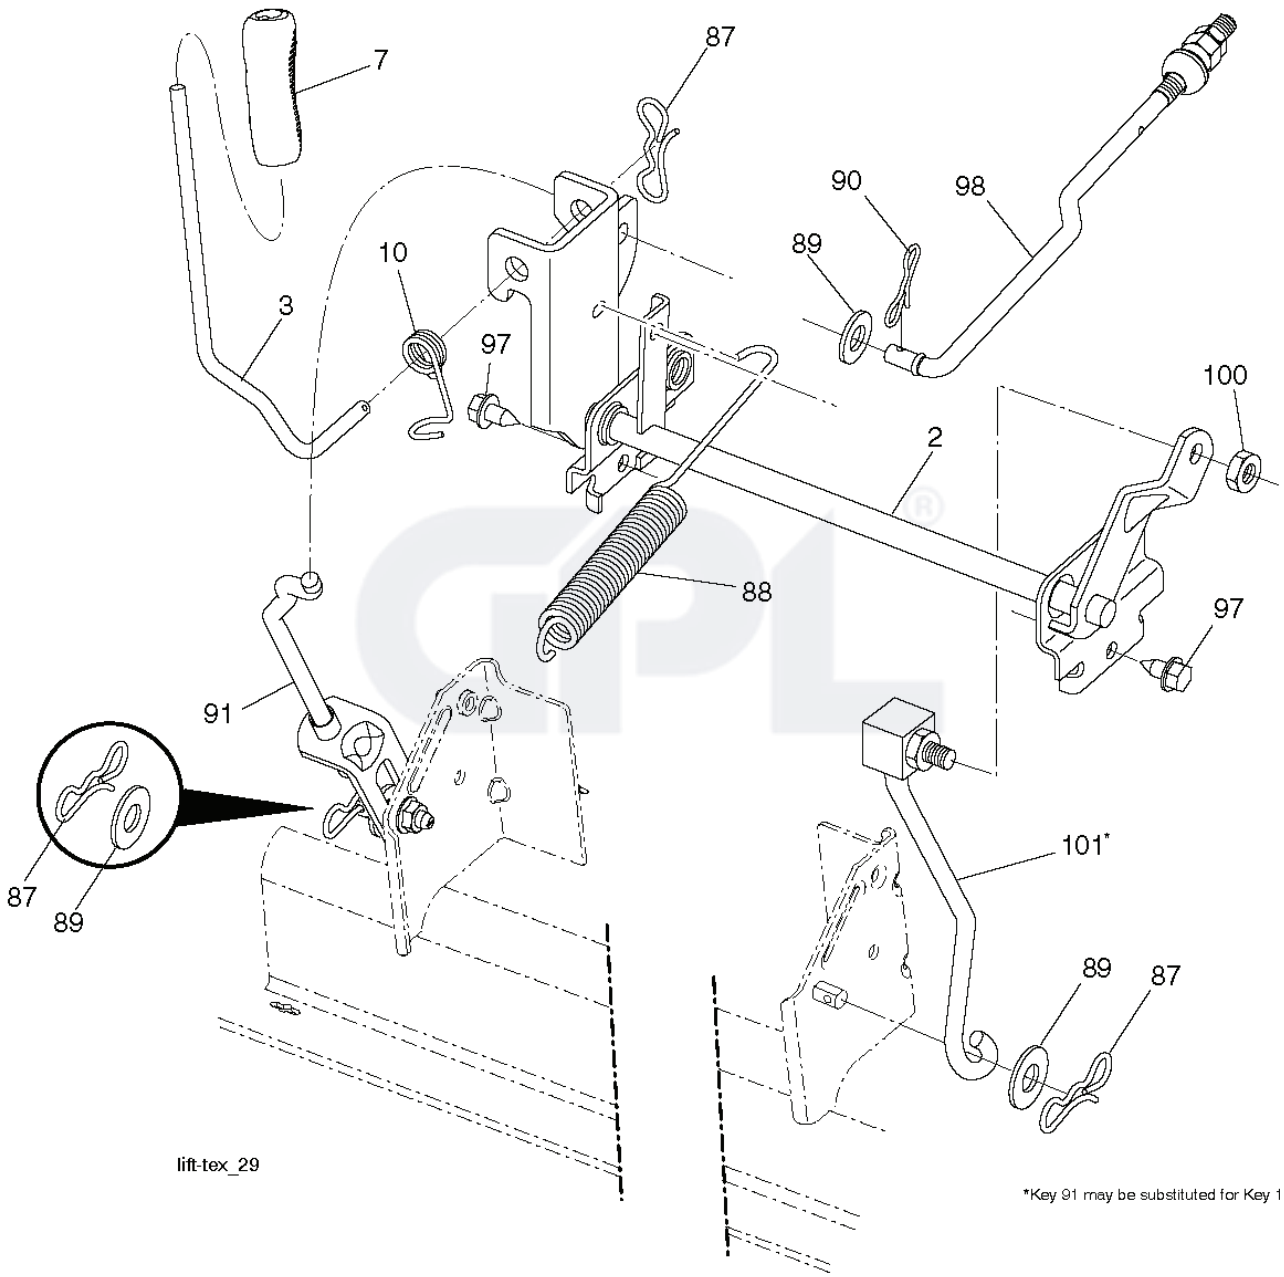

TR02K

REF.	PART NO.	DESCRIPTION	REMARK	QTY.	KIT
1	532163465	BATTERY		0	
2	874760412	BOLT		0	
8	532193228	BOX		0	
16	532176138	MICRO SWITCH		0	
21	532400252	HARNESS		0	
22	532004152	BULB		0	
25	581498001	CABLE		0	
26	532175158	FUSE		0	
27	873510400	NUT		0	
28	532421686	CABLE		0	
29	532401545	SWITCH		0	
30	532193350	IGNITION MODULE		0	
33	532411935	KEY		0	
34	532110712	SWITCH		0	
40	581023101	HARNESS		0	
43	532192507	SOLENOID		0	
55	817060512	SCREW		0	
71	581023001	HARNESS		0	
79	532175242	HOLDER		0	
87	532197802	SWITCH		0	
90	532435395	TERMINAL COVER		0	
99	817670412	SCREW		1	
102	532404454	CABLE		1	
105	532407568	SWITCH		1	
106	532174814	NUT		1	

29

OPTIONAL EQUIPMENT

Spark Arrester

REF.	PART NO.	DESCRIPTION	REMARK	QTY.	KIT
1	000000000	W/O DESCRIPTION	Engine B&S Model No.31A707-2454-B1 (438652)	0	
2	532137352	MUFFLER		0	
9	532194320	BELT GUIDE		0	
12	532405471	PULLEY		0	
15	581289901	TANK		0	
18	532430220	FUEL CAP		0	
20	532183897	CONTROL		0	
21	532416358	SCREW		0	
22	532194981	CONTROL		0	
28	532137040	HOSE		0	
29	532137180	SPARK ARRESTER KIT		0	
37	532123487	HOSE CLAMP		0	
42	810040700	WASHER		0	
45	873510400	NUT		0	
69	532165291	GASKET		0	
79	532192334	SCREW		0	
84	817060620	SCREW		0	
85	532173937	BOLT		0	
90	817000616	SCREW		0	
96	819091416	WASHER		0	
97	817670412	SCREW		0	
122	532421922	EXTENSION PIPE		0	

lift-tex_29

*Key 91 may be substituted for Key 101

REF.	PART NO.	DESCRIPTION	REMARK	QTY.	KIT
2	532422027	SHAFT		0	
3	532195231	LEVER		0	
7	580962301	GRIP		0	
10	532196314	SPRING		0	
87	532194209	SPRING		0	
88	532410710	SPRING		0	
89	819191912	WASHER		0	
90	532194208	PIN		0	
91	532195181	LINK		0	
97	817000612	SCREW		0	
98	532195270	LINK		0	
100	873930600	NUT		0	
101	532407003	LINK		0	