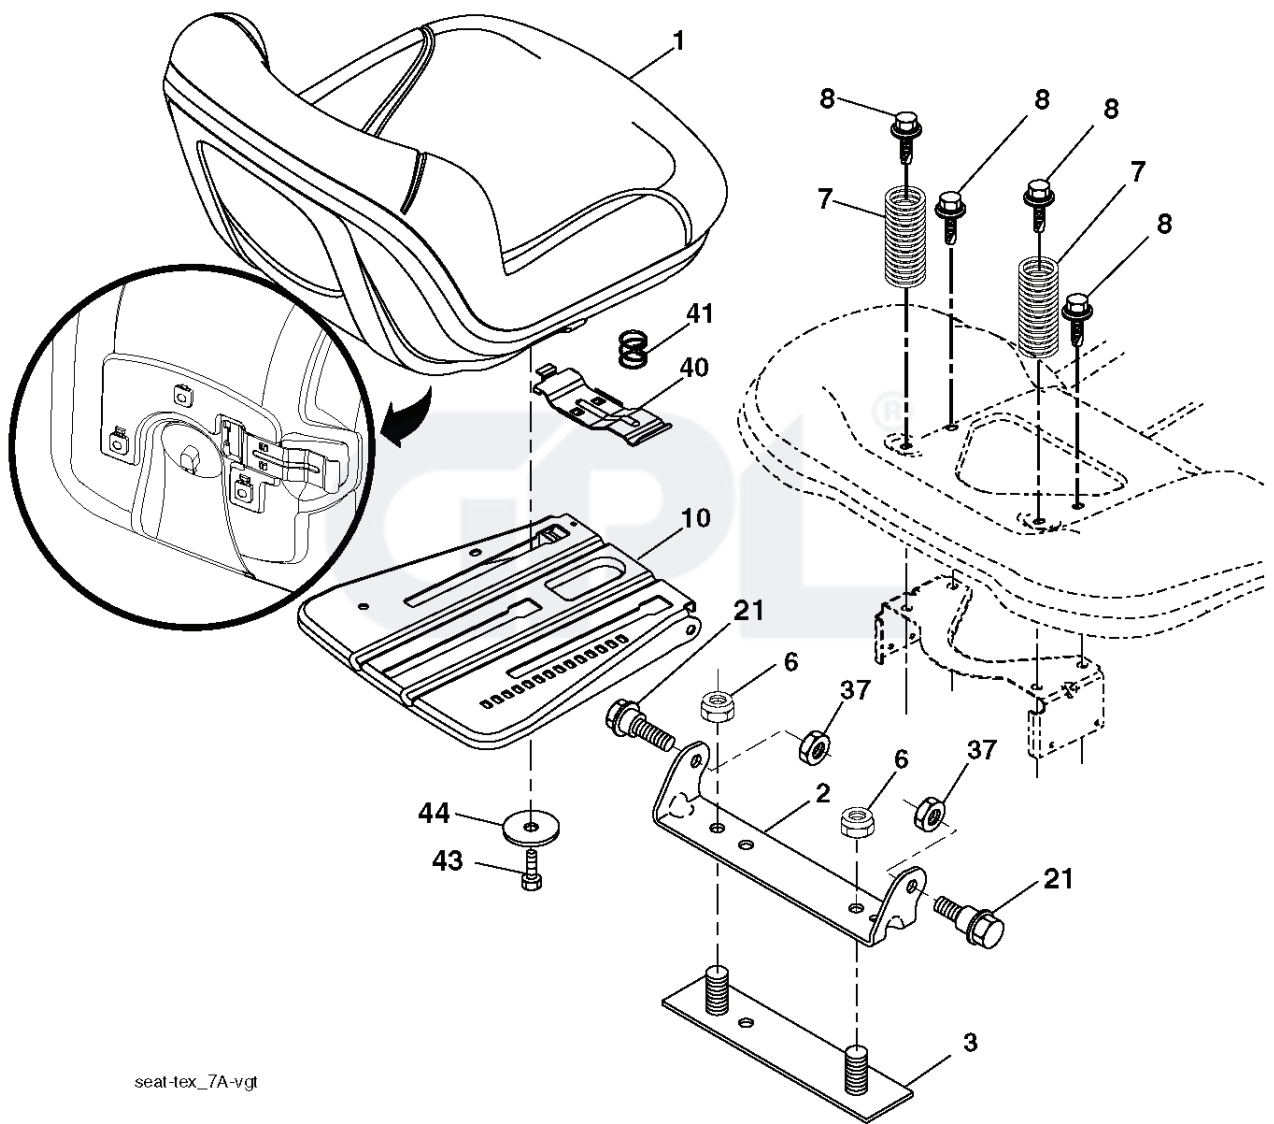

IGNITION SWITCH

POSITION	CIRCUIT	"MAKE"
OFF	M+G+A1	
RUN/OVERRIDE	B+A1	
RUN	B+A1	L+A2
START	B+S+A1	

CHASSIS HARNESS CONNECTOR (MATING SIDE)

DASH HARNESS CONNECTOR (MATING SIDE)

WIRING INSULATED CLIPS
 NOTE: IF WIRING INSULATED CLIPS WERE REMOVED FOR SERVICING OF UNIT, THEY SHOULD BE RE-INSTALLED TO PROPERLY SECURE YOUR WIRING.

NON-REMOVABLE CONNECTIONS

REMOVABLE CONNECTIONS

seat-tex_7A-vgt

REF.	PART NO.	DESCRIPTION	REMARK	QTY.	KIT
1	581462101	SEAT		0	
2	532180166	BRACKET		0	
3	532140675	STRAP		0	
6	873800600	NUT		0	
7	532124181	SPRING		0	
8	532171877	BOLT		0	
10	532196977	PLATE		0	
21	532171852	BOLT		0	
37	873800500	LOCK NUT		0	
40	532197661	HANDLE		0	
41	532198200	SPRING		0	
43	874760612	BOLT		0	
44	819133812	WASHER		0	