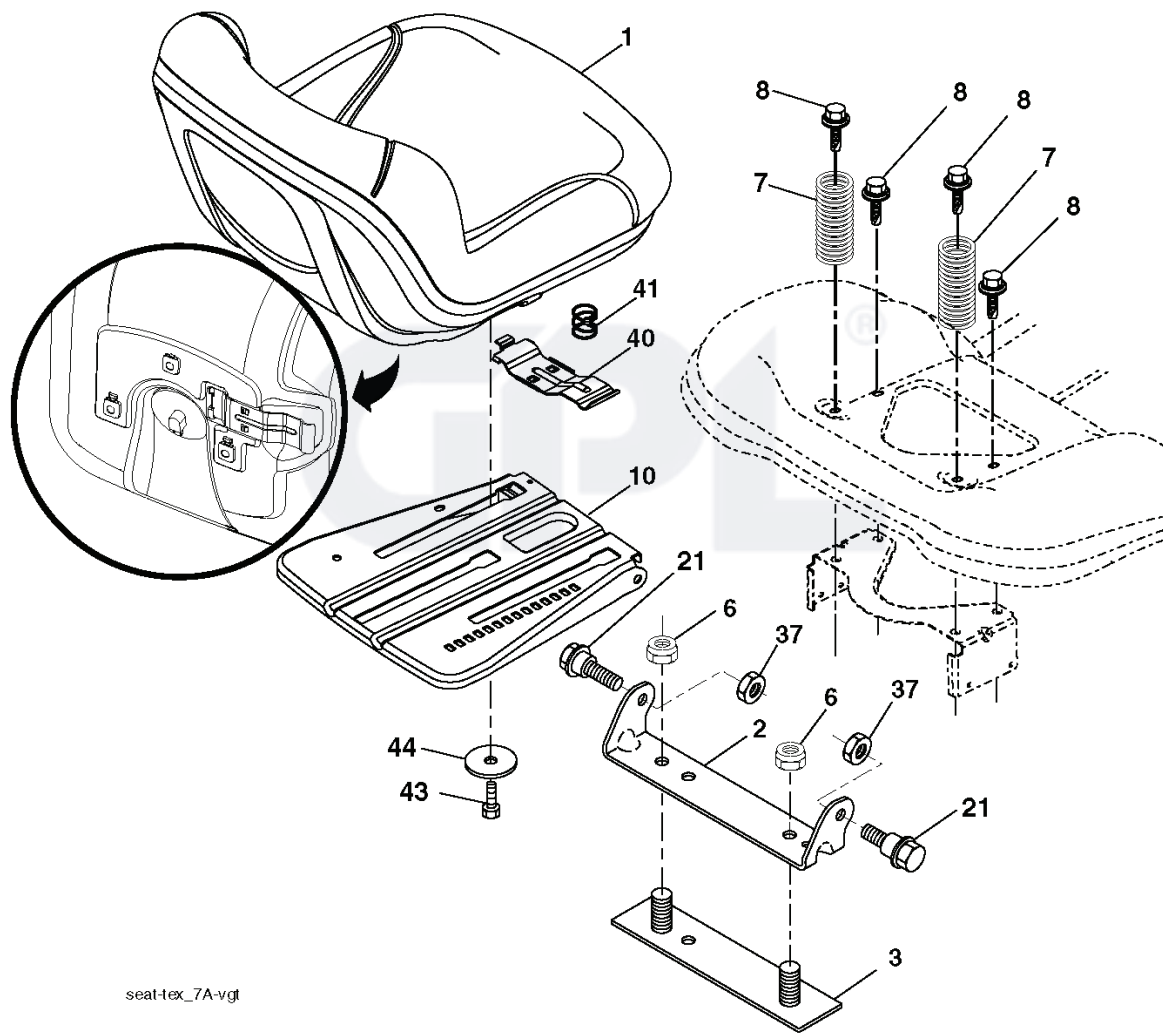

IGNITION SWITCH

POSITION	CIRCUIT	"MAKE"
OFF	M+G+A1	
RUN/OVERRIDE	B+A1	
RUN	B+A1	L+A2
START	B + S + A1	

CHASSIS HARNESS CONNECTOR (MATING SIDE)

DASH HARNESS CONNECTOR (MATING SIDE)

WIRING INSULATED CLIPS  
 NOTE: IF WIRING INSULATED CLIPS WERE REMOVED FOR SERVICING OF UNIT, THEY SHOULD BE RE-INSTALLED TO PROPERLY SECURE YOUR WIRING.

● NON-REMOVABLE CONNECTIONS  
 ○ REMOVABLE CONNECTIONS

seat-tex\_7A-vgt

---

REF.	PART NO.	DESCRIPTION	REMARK	QTY.	KIT
1	532197511	SEAT		1	
2	532180166	BRACKET		1	
3	532140675	STRAP		1	
6	873800600	NUT		1	
7	532124181	SPRING		1	
8	532171877	BOLT		1	
10	532196977	PLATE		1	
21	532171852	BOLT		1	
37	873800500	LOCK NUT		1	
40	532197661	HANDLE		1	
41	532198200	SPRING		1	
43	874760612	BOLT		1	
44	819133812	WASHER		1	