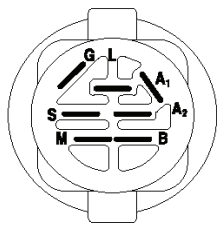

IGNITION SWITCH

POSITION	CIRCUIT	"MAKE"
OFF	M+G+A1	
RUN/OVERRIDE	B+A1	
RUN	B+A1	L+A2
START	B + S + A1	

WIRING INSULATED CLIPS
NOTE: IF WIRING INSULATED CLIPS WERE REMOVED FOR SERVICING OF UNIT, THEY SHOULD BE RE-INSTALLED TO PROPERLY SECURE YOUR WIRING.

● NON-REMOVABLE CONNECTIONS
○ REMOVABLE CONNECTIONS