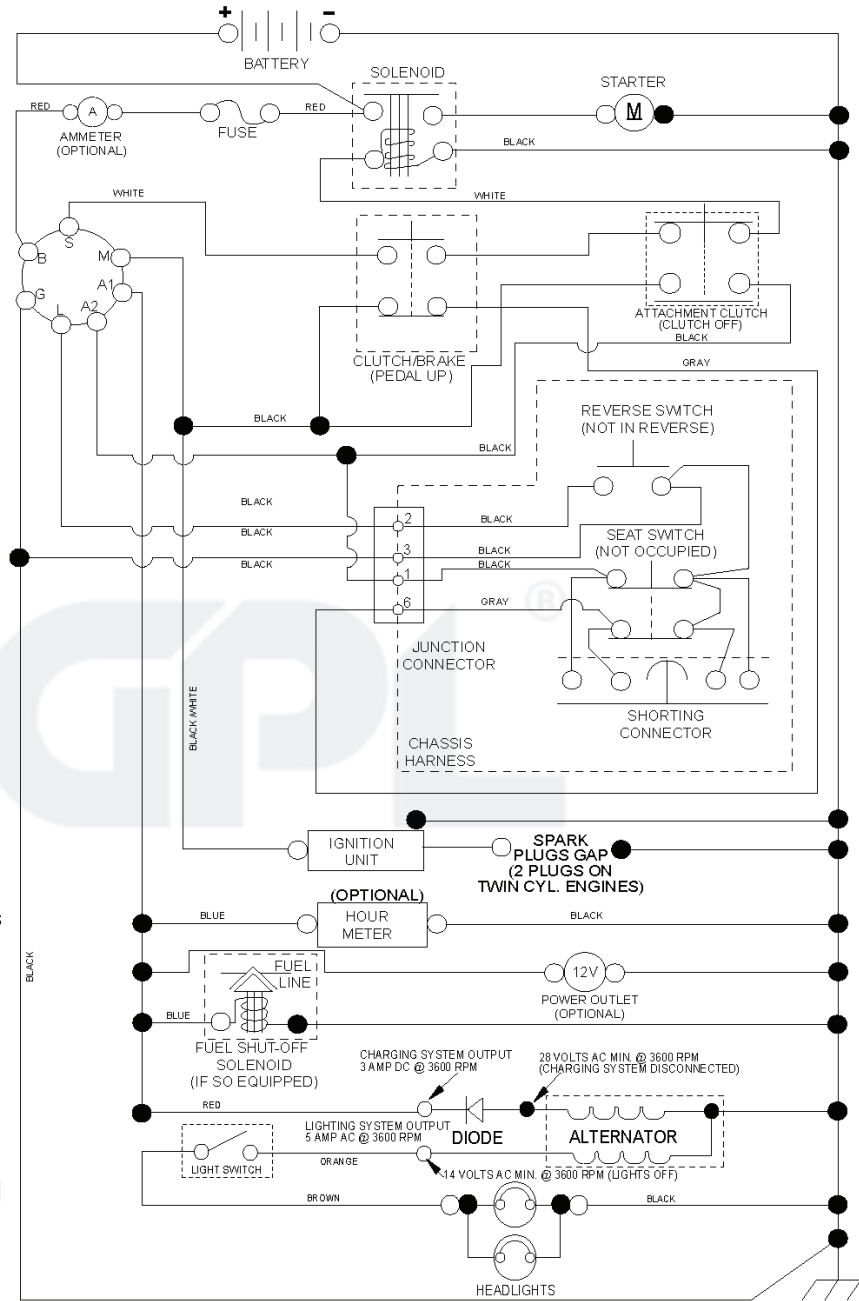

NOTE
YOUR TRACTOR IS EQUIPPED WITH A SPECIAL ALTERNATOR SYSTEM. THE LIGHTS ARE NOT CONNECTED TO THE BATTERY, BUT HAVE THEIR OWN ELECTRICAL SOURCE. BECAUSE OF THIS, THE BRIGHTNESS OF THE LIGHTS WILL CHANGE WITH ENGINE SPEED. AT IDLE THE LIGHTS WILL DIM. AS THE ENGINE IS SPEEDED UP, THE LIGHTS WILL BECOME THEIR BRIGHTEST.

POSITION	CIRCUIT	"MAKE"
OFF	M+G+A1	
RUN/OVERRIDE	B+A1	
RUN	B+A1	L+A2
START	B + S + A1	

WIRING INSULATED CLIPS
NOTE: IF WIRING INSULATED CLIPS WERE REMOVED FOR SERVICING OF UNIT, THEY SHOULD BE RE-INSTALLED TO PROPERLY SECURE YOUR WIRING.

● NON-REMOVABLE CONNECTIONS
○ REMOVABLE CONNECTIONS