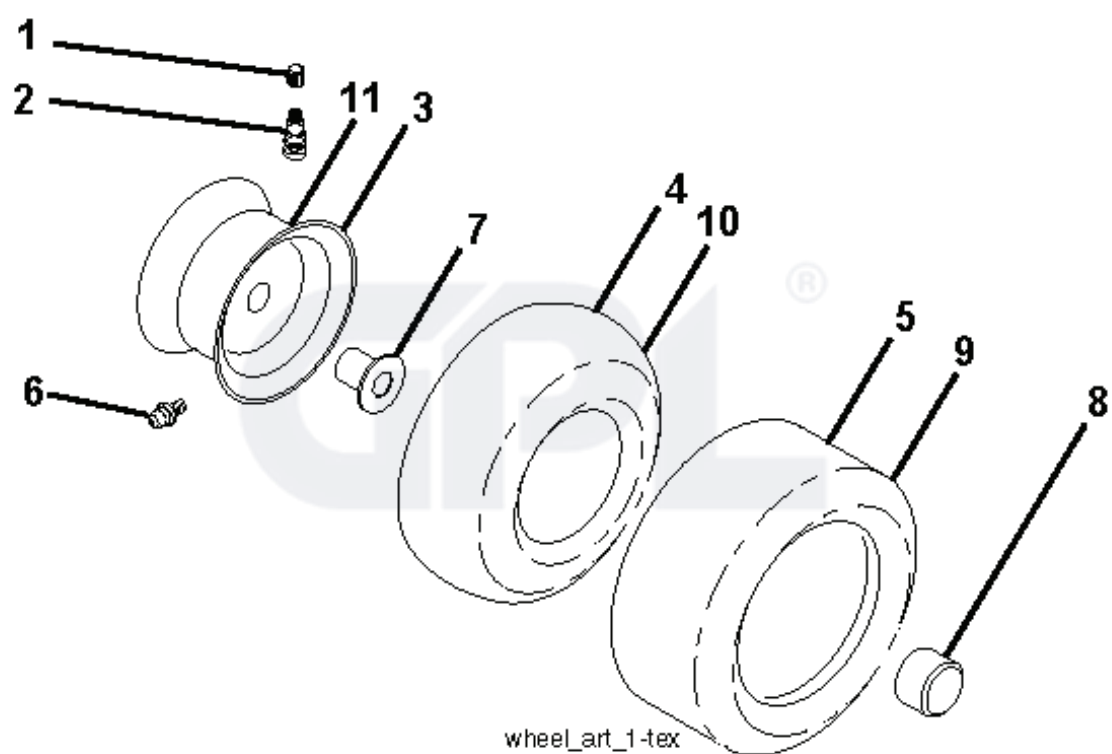

IGNITION SWITCH

POSITION	CIRCUIT	"MAKE"
OFF	M+G+A1	
RUN/OVERRIDE	B+A1	
RUN	B+A1	L+A2
START	B + S + A1	

CHASSIS HARNESS CONNECTOR (MATING SIDE)

DASH HARNESS CONNECTOR (MATING SIDE)

WIRING INSULATED CLIPS  
 NOTE: IF WIRING INSULATED CLIPS WERE REMOVED FOR SERVICING OF UNIT, THEY SHOULD BE RE-INSTALLED TO PROPERLY SECURE YOUR WIRING.

● NON-REMOVABLE CONNECTIONS  
 ○ REMOVABLE CONNECTIONS

seat-tex\_7A-vgt

---

REF.	PART NO.	DESCRIPTION	REMARK	QTY.	KIT
1	532197511	SEAT		1	
2	532180166	BRACKET		1	
3	532140675	STRAP		1	
6	873800600	NUT		1	
7	532124181	SPRING		1	
8	532171877	BOLT		1	
10	532196977	PLATE		1	
21	532171852	BOLT		1	
37	873800500	LOCK NUT		1	
40	532197661	HANDLE		1	
41	532198200	SPRING		1	
43	874760612	BOLT		1	
44	819133812	WASHER		1	

REF.	PART NO.	DESCRIPTION	REMARK	QTY.	KIT
1	532059192	CAP VALVE		1	
2	532065139	NIPPLE		1	
3	532125121	RIM	Front 6"	1	
4	532059904	HOSE	Front (Service Item Only)	1	
5	532106222	TIRE	Front 15 x 6.0-6	1	
6	532124957	FITTING	(Front Wheel Only)	1	
7	532124959	BEARING	(Front Wheel Only)	1	
8	532175039	HUB CAP		1	
9	532124635	TIRE	Rear 18 x 8.5-8	1	
10	532124926	HOSE	Rear (Service Item Only)	1	
11	532125122	RIM	Rear 8"	1	
--	532144334	SEALING FOAM		1	
	PART NO.		REMARK		KIT