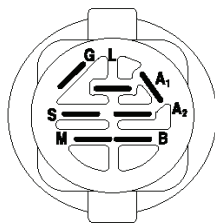

IGNITION SWITCH

POSITION	CIRCUIT	"MAKE"
OFF	M+G+A1	
RUN/OVERRIDE	B+A1	
RUN	B+A1	L+A2
START	B + S + A1	

WIRING INSULATED CLIPS
NOTE: IF WIRING INSULATED CLIPS WERE REMOVED FOR SERVICING OF UNIT, THEY SHOULD BE RE-INSTALLED TO PROPERLY SECURE YOUR WIRING.

NON-REMOVABLE CONNECTIONS
REMOVABLE CONNECTIONS