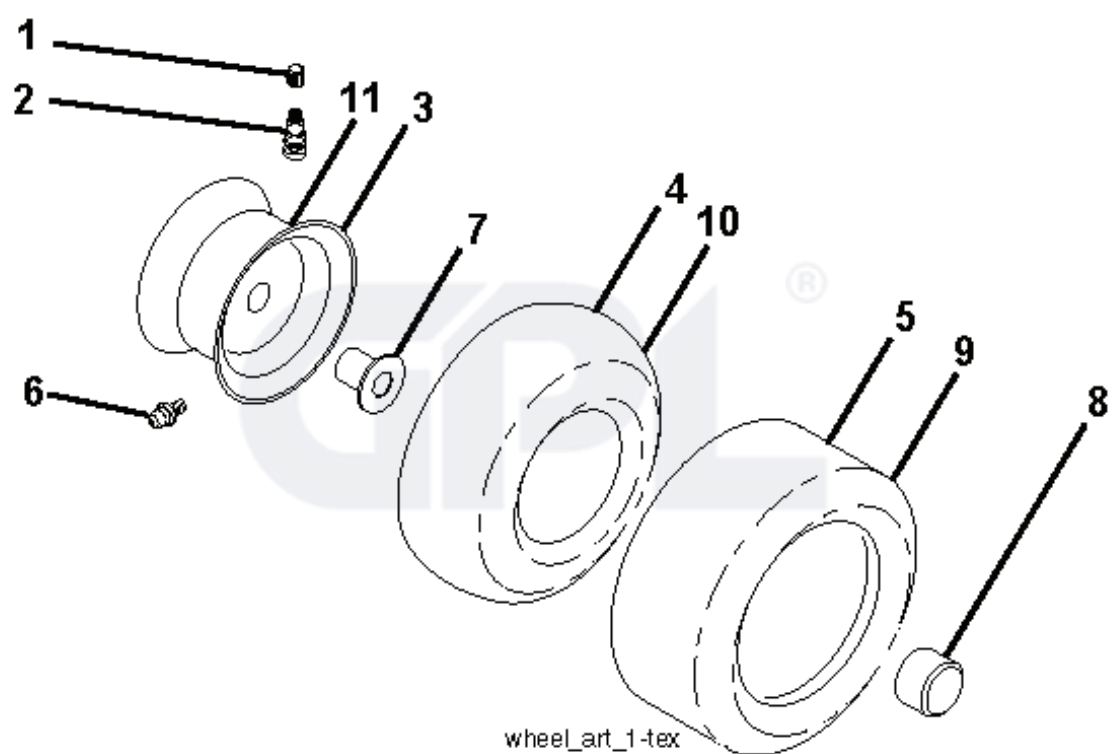

NON-REMOVABLE CONNECTIONS
 REMOVABLE CONNECTIONS

seat-tex_7A-vgt

REF.	PART NO.	DESCRIPTION	REMARK	QTY.	KIT
1	532197511	SEAT		1	
2	532180166	BRACKET		1	
3	532140675	STRAP		1	
6	873800600	NUT		1	
7	532124181	SPRING		1	
8	532171877	BOLT		1	
10	532196977	PLATE		1	
21	532171852	BOLT		1	
37	873800500	LOCK NUT		1	
40	532197661	HANDLE		1	
41	532198200	SPRING		1	
43	874760612	BOLT		1	
44	819133812	WASHER		1	

REF.	PART NO.	DESCRIPTION	REMARK	QTY.	KIT
1	532186780	STEERING WHEEL		1	
2	532418168	AXLE		1	
4	532403087	SPINDLE		1	
5	532403088	SPINDLE		1	
6	532124931	WASHER		1	
7	532121748	WASHER		1	
8	812000029	RETAINER RING		1	
9	532121232	HUB CAP		1	
13	532121749	WASHER		1	
14	810040600	WASHER		1	
15	873540600	NUT		1	
16	532196074	SHAFT		1	
19	532194729	PLATE		1	
20	532411291	STEERING COLUMN		1	
21	532186737	ADAPTER		1	
22	532194845	BUSHING		1	
26	532192916	INSERT DE VOLANT		1	
28	817000612	SCREW		1	
33	810040500	WASHER		1	
35	532194732	PLATE		1	
45	819113812	WASHER		1	
53	532188967	WASHER		1	
57	532407465	BRACKET		1	
58	532194747	BOLT		1	
59	532194748	WASHER		1	
60	873971000	NUT		1	
61	532194740	LINK		1	
62	532194741	LINK		1	
63	817000512	SCREW		1	
64	532199849	SPRING RETAINER		1	
66	871020748	BOLT		1	
67	532194737	BUSHING		1	
68	873900700	NUT		1	
69	532199162	WASHER		1	
70	532196197	BRACKET		1	
71	532196075	SHAFT		1	
72	874780572	BOLT		1	
74	532124937	BEARING COL. STRG.		1	

REF.	PART NO.	DESCRIPTION	REMARK	QTY.	KIT
1	532059192	CAP VALVE		1	
2	532065139	NIPPLE		1	
3	532125121	RIM	Front 6"	1	
4	532059904	HOSE	Front (Service Item Only)	1	
5	532106222	TIRE	Front 15 x 6.0-6	1	
6	532124957	FITTING	(Front Wheel Only)	1	
7	532124959	BEARING	(Front Wheel Only)	1	
8	532175039	HUB CAP		1	
9	532124635	TIRE	Rear 18 x 8.5-8	1	
10	532124926	HOSE	Rear (Service Item Only)	1	
11	532125122	RIM	Rear 8"	1	
--	532144334	SEALING FOAM		1	