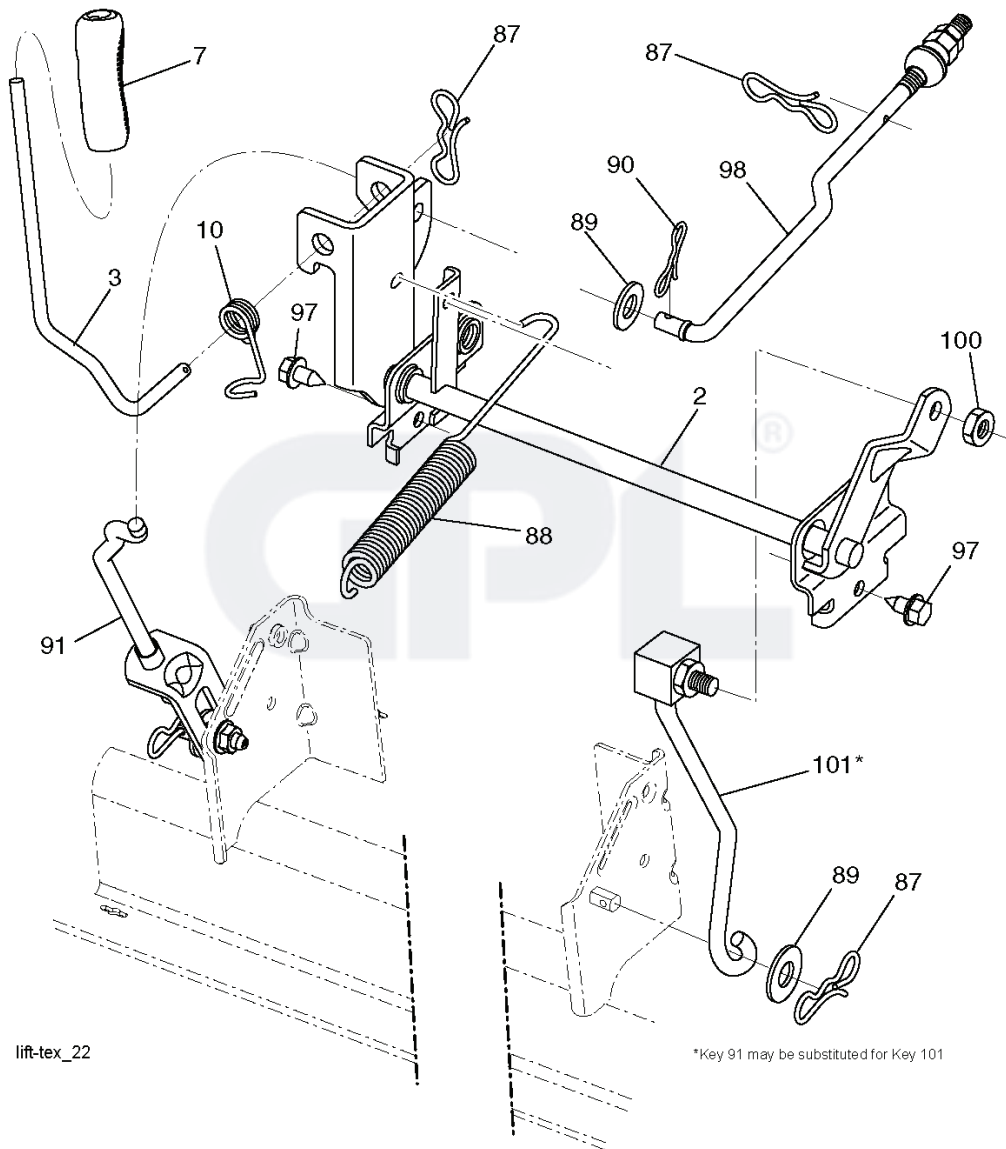

M13597, 96041009100, 2010-03

SPARE PARTS LIST

REF.	PART NO.	DESCRIPTION	REMARK	QTY.	KIT
1	532400389	LABEL		1	
2	532408260	LABEL		1	
3	532196841	DECAL		1	
4	532408261	LABEL		1	
5	532159736	DECAL		1	
6	532180432	DECAL		1	
7	532182166	DECAL		1	
8	532185651	DECAL		1	
9	532145005	DECAL		1	
10	532140837	DECAL		1	
11	532196357	DECALC."DANGER DEFLECTEUR"		1	
12	532194302	DECALC.SCHEMA MONTAGE		1	
13	532159737	DECAL		1	
14	532417928	DECAL		1	
15	532408203	DECAL		1	
16	532401146	DECAL		1	
17	532431171	DECAL		1	
--	532162598	DECAL		1	
--	532409505	PAD		1	
--	532411273	PAD		1	
--				1	

lift-tex_22

*Key 91 may be substituted for Key 101

REF.	PART NO.	DESCRIPTION	REMARK	QTY.	KIT
2	532422027	SHAFT		1	
3	532195231	LEVER		1	
7	532411742	GRIP		1	
10	532196314	SPRING		1	
87	532194209	SPRING		1	
88	532410710	SPRING		1	
89	819191912	WASHER		1	
90	532194208	PIN		1	
91	532195181	LINK		1	
97	817000612	SCREW		1	
98	532195270	LINK		1	
100	873930600	NUT		1	
101	532407003	LINK		1	

REF.	PART NO.	DESCRIPTION	REMARK	QTY.	KIT
1	532059192	CAP VALVE		1	
2	532065139	NIPPLE		1	
3	532125121	RIM	Front 6"	1	
4	532059904	HOSE	Front (Service Item Only)	1	
5	532106222	TIRE	Front 15 x 6.0-6	1	
6	532124957	FITTING	(Front Wheel Only)	1	
7	532124959	BEARING	(Front Wheel Only)	1	
8	532175039	HUB CAP		1	
9	532124635	TIRE	Rear 18 x 8.5-8	1	
10	532124926	HOSE	Rear (Service Item Only)	1	
11	532125122	RIM	Rear 8"	1	
--	532144334	SEALING FOAM		1	