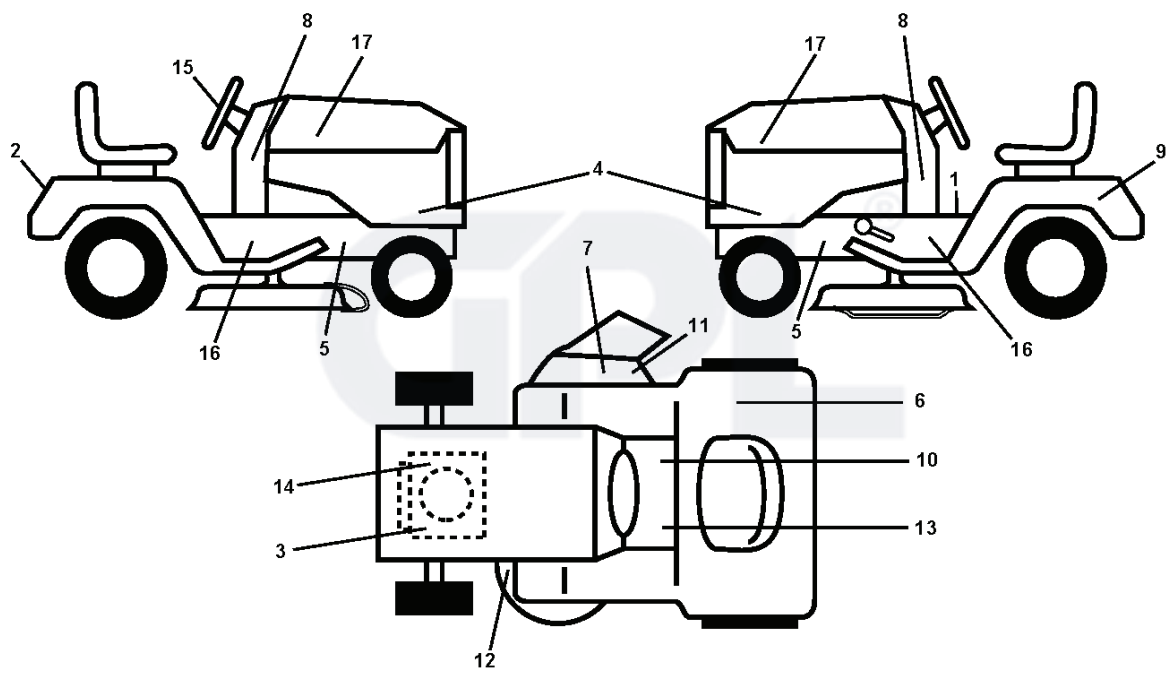

M13597, 96041009100, 2010-03

SPARE PARTS LIST

REF.	PART NO.	DESCRIPTION	REMARK	QTY.	KIT
1	532400389	LABEL		1	
2	532408260	LABEL		1	
3	532196841	DECAL		1	
4	532408261	LABEL		1	
5	532159736	DECAL		1	
6	532180432	DECAL		1	
7	532182166	DECAL		1	
8	532185651	DECAL		1	
9	532145005	DECAL		1	
10	532140837	DECAL		1	
11	532196357	DECALC."DANGER DEFLECTEUR"		1	
12	532194302	DECALC.SCHEMA MONTAGE		1	
13	532159737	DECAL		1	
14	532417928	DECAL		1	
15	532408203	DECAL		1	
16	532401146	DECAL		1	
17	532431171	DECAL		1	
--	532162598	DECAL		1	
--	532409505	PAD		1	
--	532411273	PAD		1	
--				1	

lift-tex_22

*Key 91 may be substituted for Key 101

REF.	PART NO.	DESCRIPTION	REMARK	QTY.	KIT
2	532422027	SHAFT		1	
3	532195231	LEVER		1	
7	532411742	GRIP		1	
10	532196314	SPRING		1	
87	532194209	SPRING		1	
88	532410710	SPRING		1	
89	819191912	WASHER		1	
90	532194208	PIN		1	
91	532195181	LINK		1	
97	817000612	SCREW		1	
98	532195270	LINK		1	
100	873930600	NUT		1	
101	532407003	LINK		1	

REF.	PART NO.	DESCRIPTION	REMARK	QTY.	KIT
1	532059192	CAP VALVE		1	
2	532065139	NIPPLE		1	
3	532125121	RIM	Front 6"	1	
4	532059904	HOSE	Front (Service Item Only)	1	
5	532106222	TIRE	Front 15 x 6.0-6	1	
6	532124957	FITTING	(Front Wheel Only)	1	
7	532124959	BEARING	(Front Wheel Only)	1	
8	532175039	HUB CAP		1	
9	532124635	TIRE	Rear 18 x 8.5-8	1	
10	532124926	HOSE	Rear (Service Item Only)	1	
11	532125122	RIM	Rear 8"	1	
--	532144334	SEALING FOAM		1	