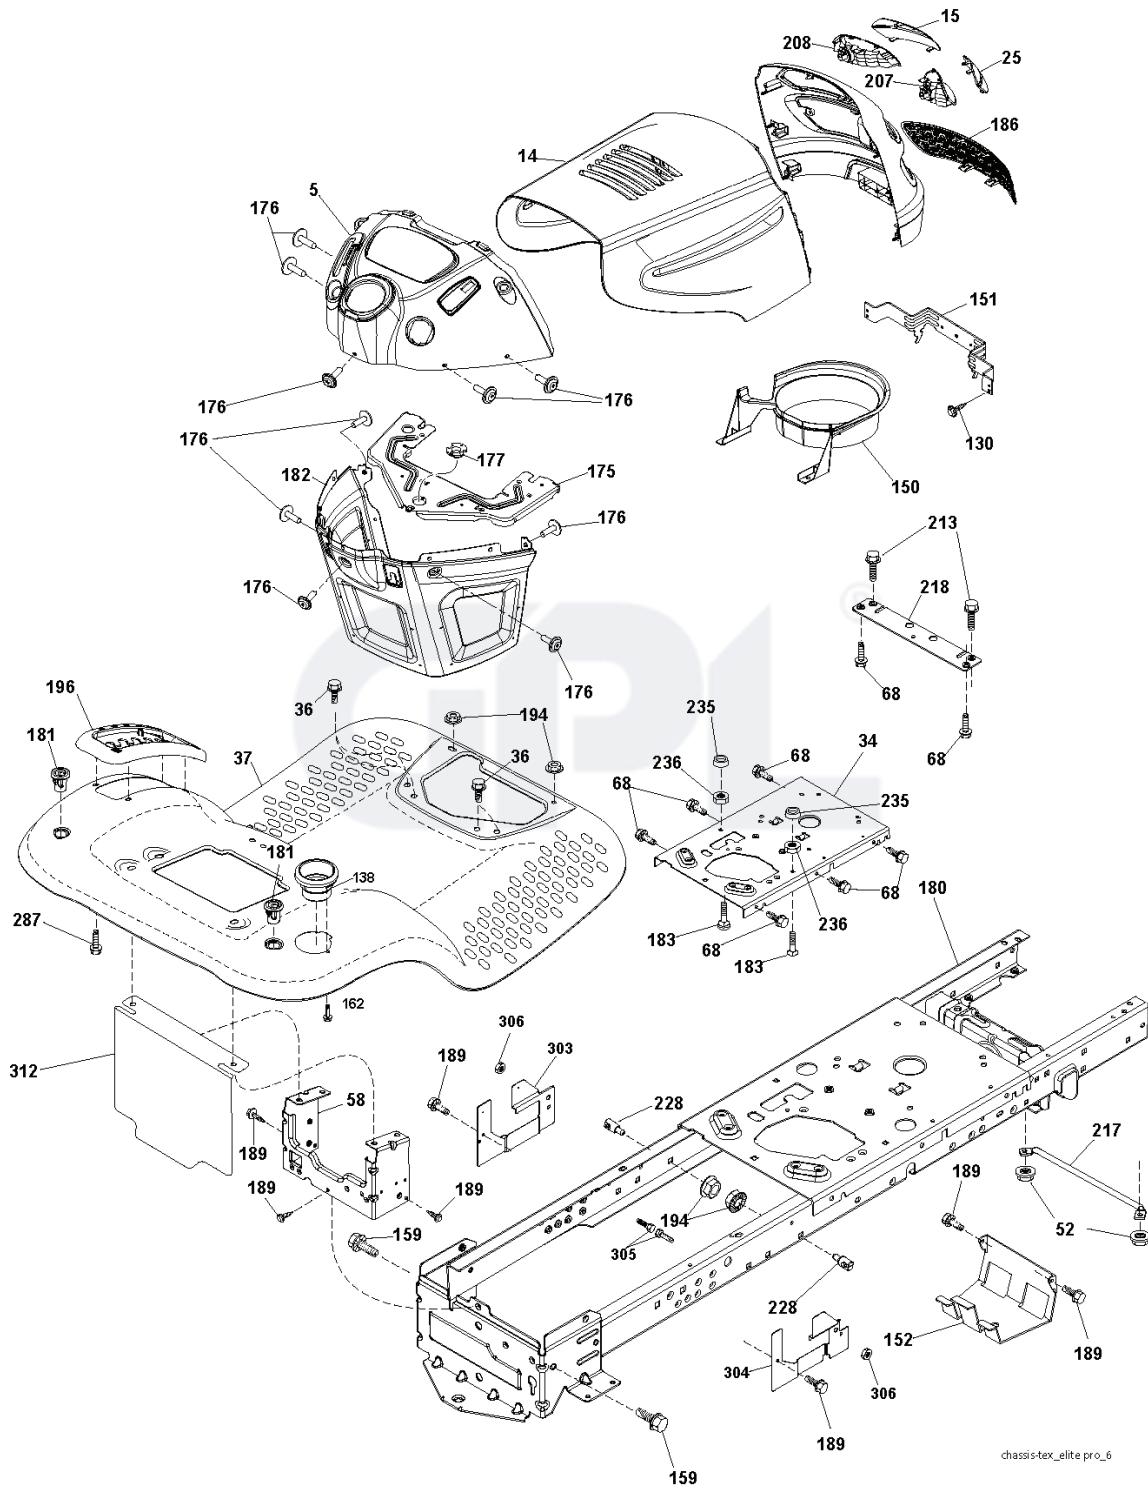

NON-REMOVABLE CONNECTIONS
 REMOVABLE CONNECTIONS

seat-tex_7A-vgt

REF.	PART NO.	DESCRIPTION	REMARK	QTY.	KIT
1	532197511	SEAT		1	
2	532180166	BRACKET		1	
3	532140675	STRAP		1	
6	873800600	NUT		1	
7	532124181	SPRING		1	
8	532171877	BOLT		1	
10	532196977	PLATE		1	
21	532171852	BOLT		1	
37	873800500	LOCK NUT		1	
40	532197661	HANDLE		1	
41	532198200	SPRING		1	
43	874760612	BOLT		1	
44	819133812	WASHER		1	

REF.	PART NO.	DESCRIPTION	REMARK	QTY.	KIT
1	532186780	STEERING WHEEL		1	
2	532418168	AXLE		1	
4	532403087	SPINDLE		1	
5	532403088	SPINDLE		1	
6	532124931	WASHER		1	
7	532121748	WASHER		1	
8	812000029	RETAINER RING		1	
9	532121232	HUB CAP		1	
13	532121749	WASHER		1	
14	810040600	WASHER		1	
15	873540600	NUT		1	
16	532196074	SHAFT		1	
19	532194729	PLATE		1	
20	532411291	STEERING COLUMN		1	
21	532186737	ADAPTER		1	
22	532194845	BUSHING		1	
26	532192916	INSERT DE VOLANT		1	
28	817000612	SCREW		1	
33	810040500	WASHER		1	
35	532194732	PLATE		1	
45	819113812	WASHER		1	
53	532188967	WASHER		1	
57	532407465	BRACKET		1	
58	532194747	BOLT		1	
59	532194748	WASHER		1	
60	873971000	NUT		1	
61	532194740	LINK		1	
62	532194741	LINK		1	
63	817000512	SCREW		1	
64	532199849	SPRING RETAINER		1	
66	871020748	BOLT		1	
67	532194737	BUSHING		1	
68	873900700	NUT		1	
69	532199162	WASHER		1	
70	532196197	BRACKET		1	
71	532196075	SHAFT		1	
72	874780572	BOLT		1	
74	532124937	BEARING COL. STRG.		1	

REF.	PART NO.	DESCRIPTION	REMARK	QTY.	KIT
1	532059192	CAP VALVE		1	
2	532065139	NIPPLE		1	
3	532125121	RIM	Front 6"	1	
4	532059904	HOSE	Front (Service Item Only)	1	
5	532106222	TIRE	Front 15 x 6.0-6	1	
6	532124957	FITTING	(Front Wheel Only)	1	
7	532124959	BEARING	(Front Wheel Only)	1	
8	532175039	HUB CAP		1	
9	532124635	TIRE	Rear 18 x 8.5-8	1	
10	532124926	HOSE	Rear (Service Item Only)	1	
11	532125122	RIM	Rear 8"	1	
--	532144334	SEALING FOAM		1	