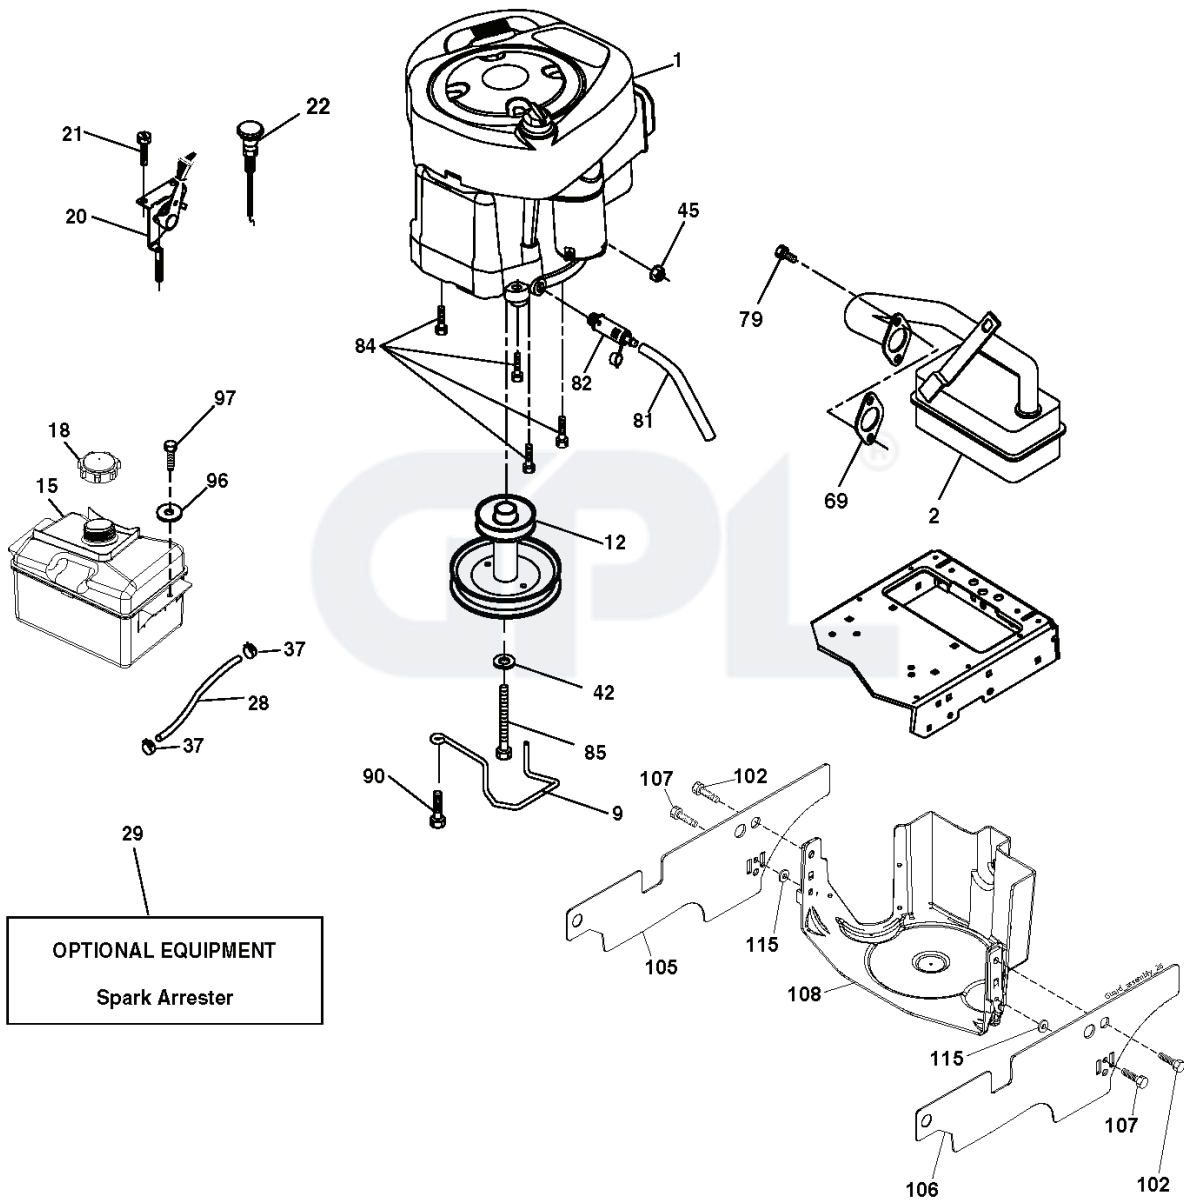

REF.	PART NO.	DESCRIPTION	REMARK	QTY.	KIT
1				1	
2	532179758	MUFFLER		1	
9	532194319	BELT GUIDE		1	
12	532401985	PULLEY		1	
15	532407545	FUEL TANK		1	
18	532197725	PLUG		1	
20	532411724	CONTROL		1	
21	532416358	SCREW		1	
22	532411725	CONTROL		1	
28	532137040	HOSE		1	
29	532137180	SPARK ARRESTER KIT		1	
37	532123487	HOSE CLAMP		1	
42	810040700	WASHER		1	
45	873510400	NUT		1	
69	532165291	GASKET		1	
79	532192334	SCREW		1	
81	532148456	TUBE		1	
82	532181654	PLUG		1	
84	817060620	SCREW		1	
85	532173937	BOLT		1	
90	817000616	SCREW		1	
96	819091416	WASHER		1	
97	817670412	SCREW		1	
102	817000512	SCREW		1	
105	532410528	PROTECTION		1	
106	532410529	PROTECTION		1	
107	532137729	SCREW		1	
108	532421794	ENGINE COVER		1	
115	532423062	NUT		1