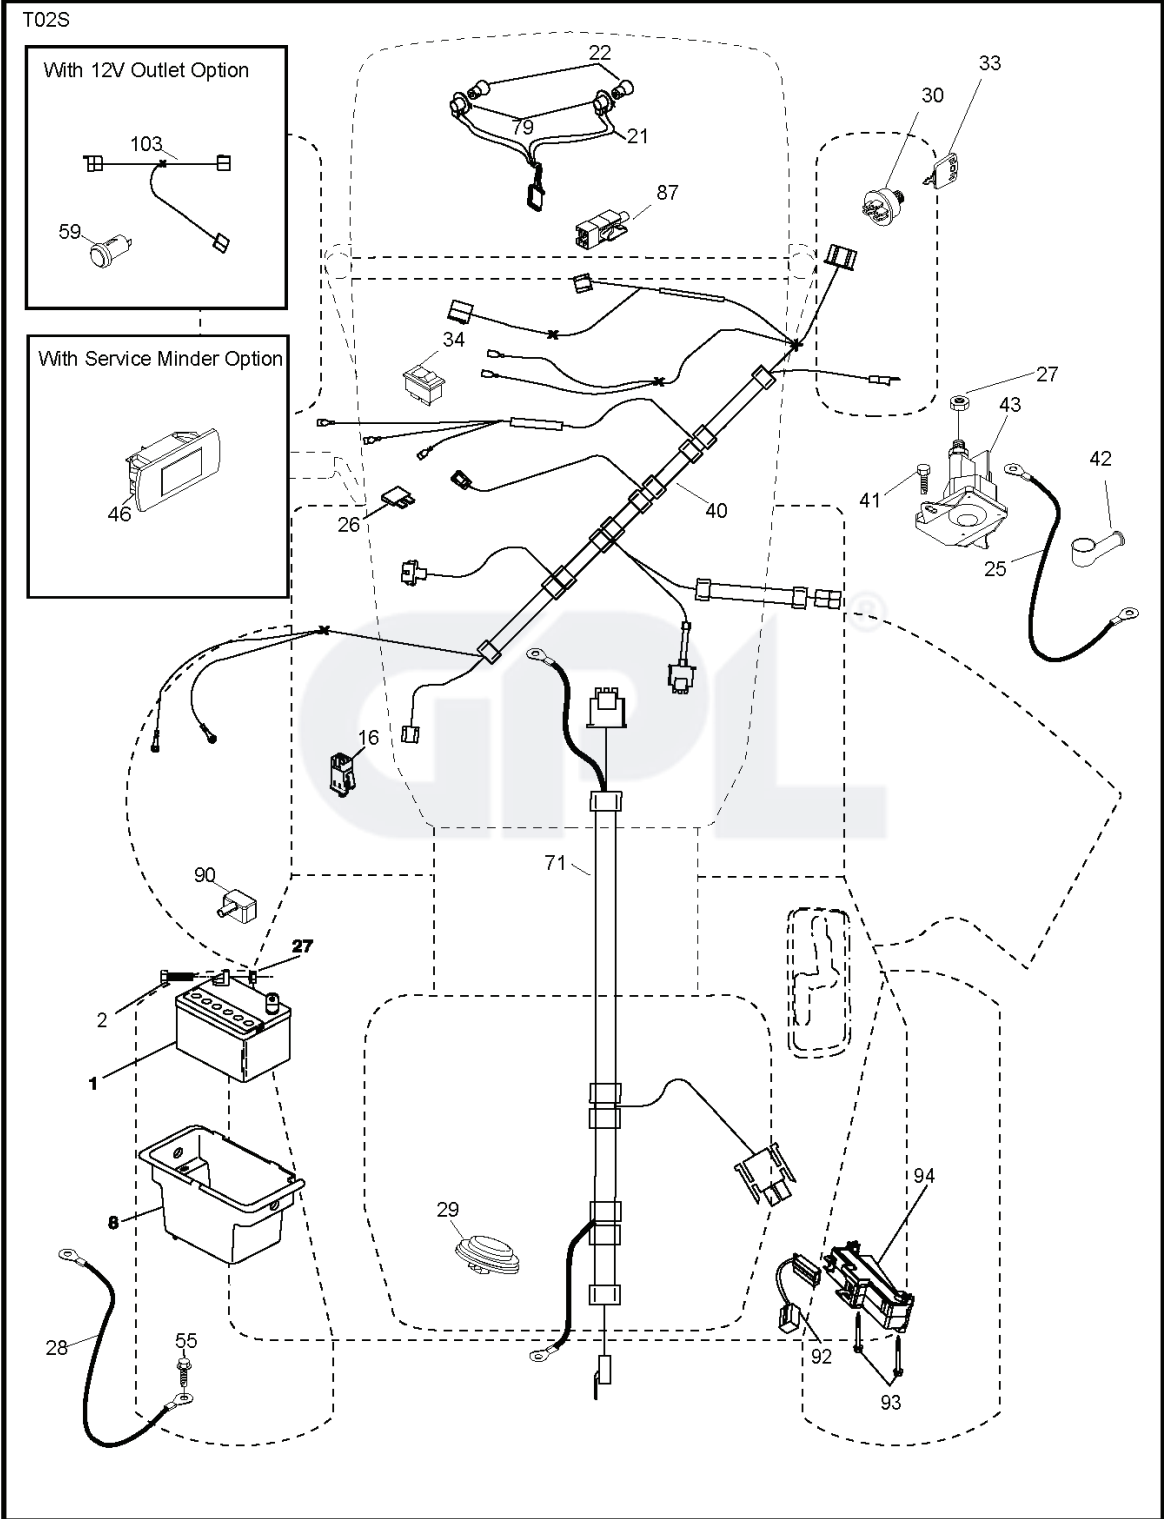

T02S

REF.	PART NO.	DESCRIPTION	REMARK	QTY.	KIT
1	532163465	BATTERY		1	
2	874760412	BOLT		1	
8	532193228	BOX		1	
16	532176138	MICRO SWITCH		1	
21	532183759	HARNESS		1	
22	532004152	BULB		1	
25	532412894	CABLE.STARTER.GGA.BL/R*SUBS/2*		1	
26	532175158	FUSE		1	
27	873510400	NUT		1	
28	532198885	CABLE		1	
29	532401545	SWITCH		1	
30	532193350	IGNITION MODULE		1	
33	532411935	KEY		1	
34	532110712	SWITCH		1	
40	532401098	CABLE		1	
41	817720408	SCREW		1	
42	532131563	COVER		1	
43	532192507	SOLENOID		1	
55	817060512	SCREW		1	
71	532400449	CABLE		1	
79	532175242	HOLDER		1	
87	532197802	SWITCH		1	
90	532400725	COVER		1	
92	532196615	CABLE ASSY		1	
93	532192540	SCREW		1	
94	532191834	MODULE.REVERSE.ROS		1