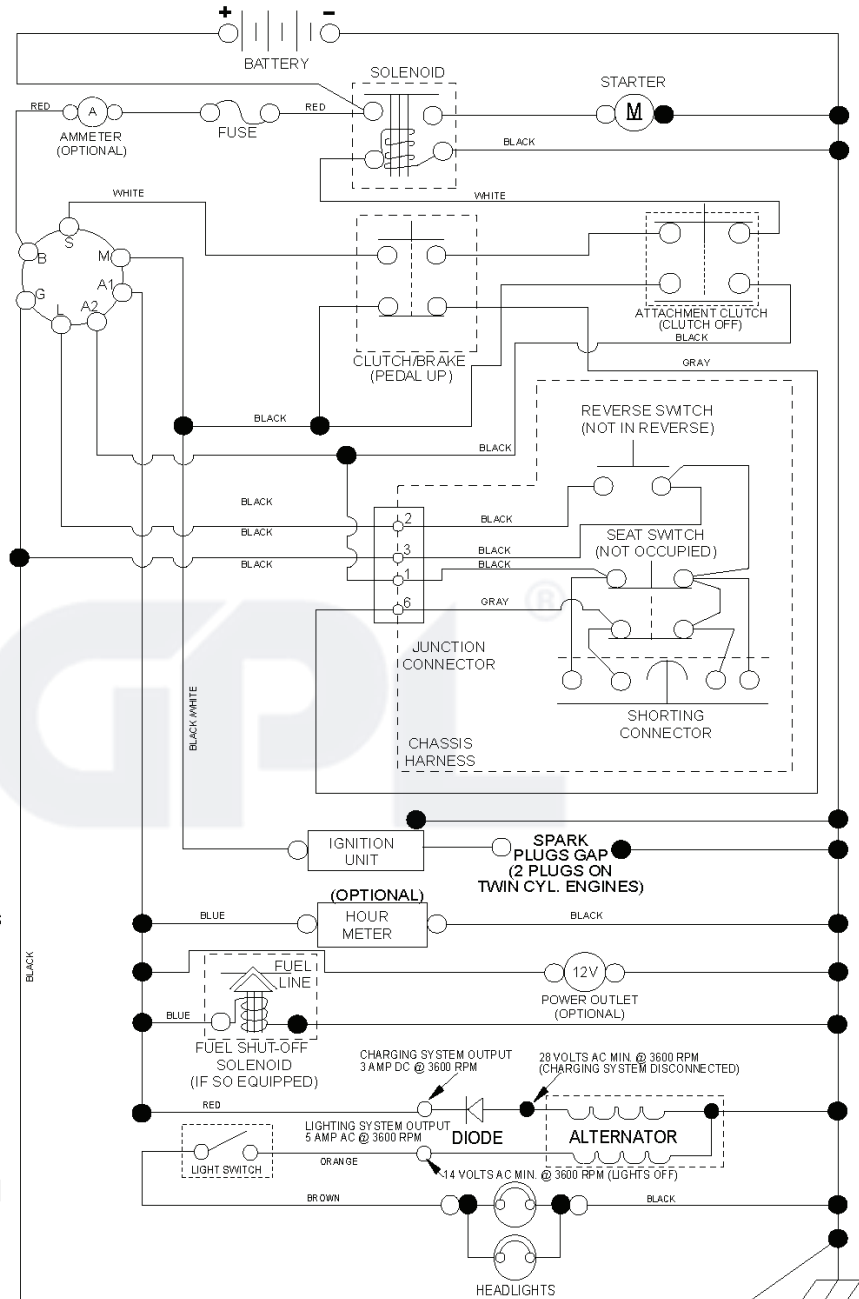

SCH11

NOTE
YOUR TRACTOR IS EQUIPPED WITH A SPECIAL ALTERNATOR SYSTEM. THE LIGHTS ARE NOT CONNECTED TO THE BATTERY, BUT HAVE THEIR OWN ELECTRICAL SOURCE. BECAUSE OF THIS, THE BRIGHTNESS OF THE LIGHTS WILL CHANGE WITH ENGINE SPEED. AT IDLE THE LIGHTS WILL DIM. AS THE ENGINE IS SPEEDED UP, THE LIGHTS WILL BECOME THEIR BRIGHTEST.

POSITION	CIRCUIT	"MAKE"
OFF	M+G+A1	
RUN/OVERRIDE	B+A1	
RUN	B+A1	L+A2
START	B + S + A1	

WIRING INSULATED CLIPS
NOTE: IF WIRING INSULATED CLIPS WERE REMOVED FOR SERVICING OF UNIT, THEY SHOULD BE RE-INSTALLED TO PROPERLY SECURE YOUR WIRING.

NON-REMOVABLE CONNECTIONS
REMOVABLE CONNECTIONS