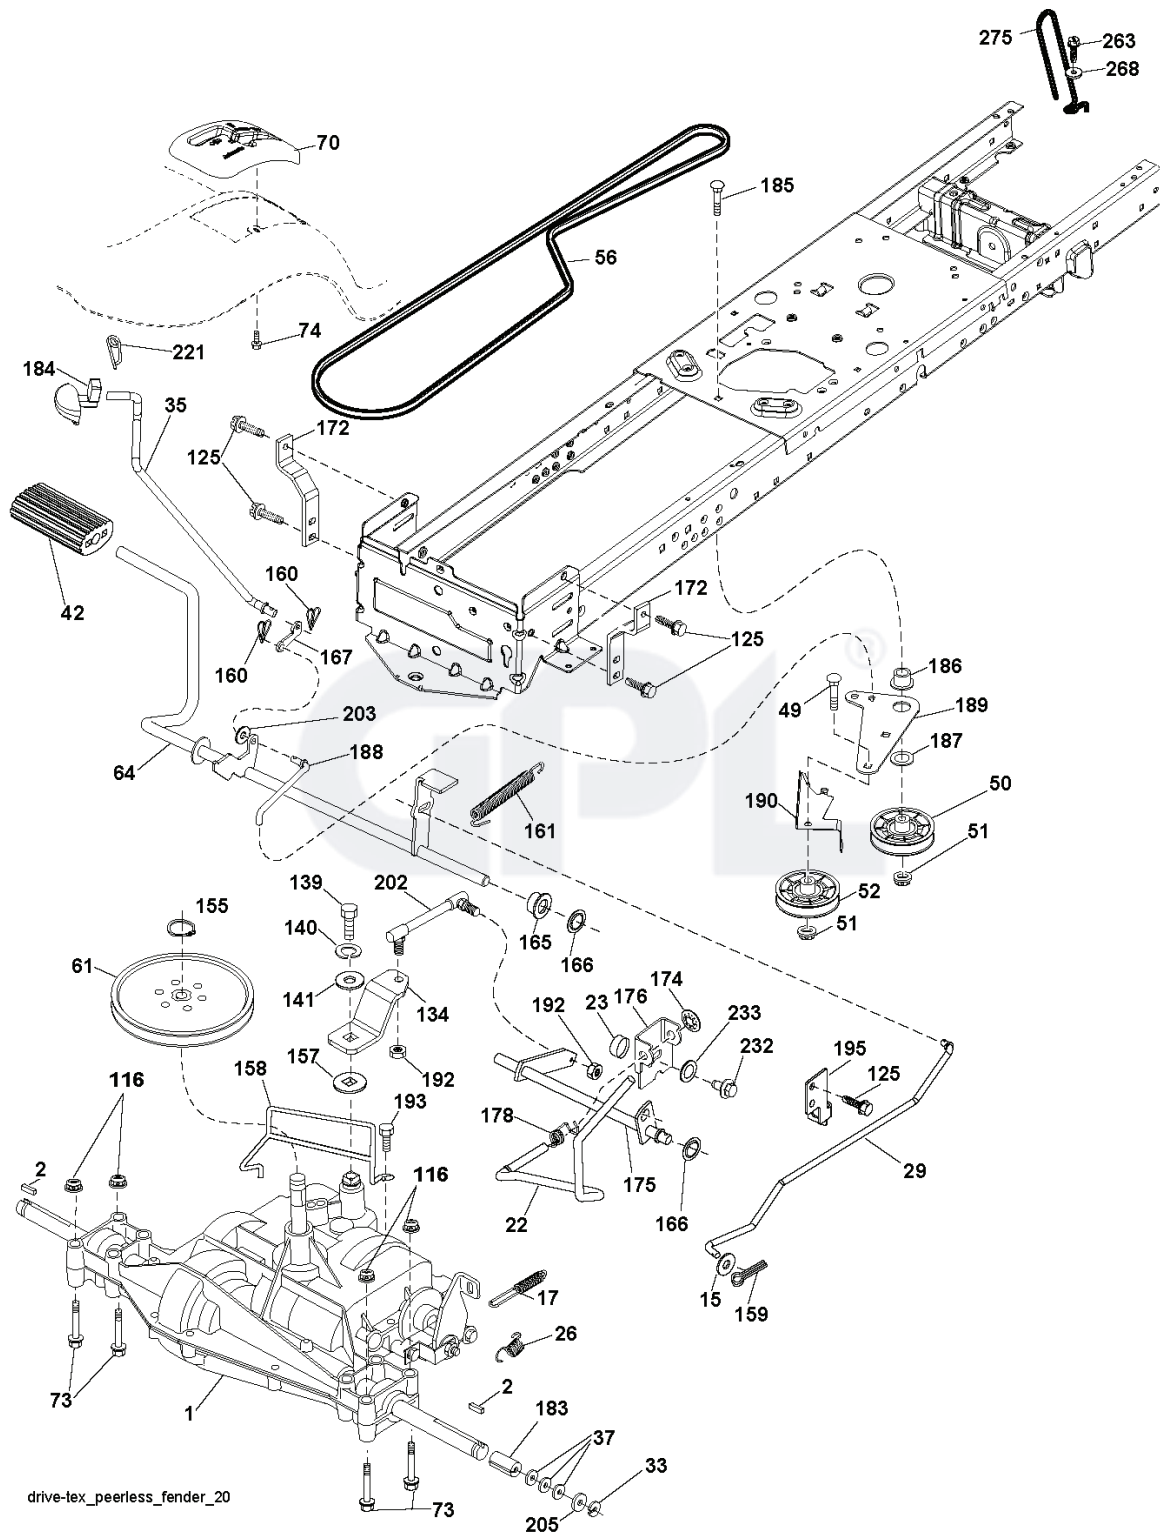

drive-tex_peerless_fender_20

REF.	PART NO.	DESCRIPTION	REMARK	QTY.	KIT
1				1	
2	532123583	KEY		1	
15	819131316	WASHER		1	
17	532197297	SPRING		1	
22	532197660	ROD		1	
23	532171674	KNOB		1	
26	532197455	SPRING		1	
29	532197267	ROD		1	
33	812000001	RETAINER RING		1	
35	532197722	ROD		1	
37	532121749	WASHER		1	
42	532124872	PEDAL RUBBER		1	
49	872110614	BOLT		1	
50	532194327	PULLEY		1	
51	873900600	NUT		1	
52	532194326	PULLEY		1	
56	532194346	BELT		1	
61	532123666	PULLEY		1	
64	532196200	SHAFT		1	
70	532411290	CONSOLE		1	
73	874490544	SCREW		1	
74	532142432	SCREW		1	
116	873900500	NUT		1	
125	817000512	SCREW		1	
134	532197857	ROD		1	
139	874550412	BOLT		1	
140	810040400	WASHER		1	
141	819091210	WASHER		1	
155	812000028	CLIP		1	
157	532105701	WASHER		1	
158	532194352	BELT GUIDE		1	
159	876020412	SPLIT PIN		1	
160	532169484	PIN		1	
161	532105709	SPRING		1	
165	532196212	BUSHING		1	
166	532197290	NUT		1	
167	532405257	LATCH		1	
172	532197657	STRAP		1	
174	532197289	NUT		1	
175	532197858	SHAFT		1	
176	532196214	ARM		1	
178	532197456	SPRING		1	
183	532137057	SPACER		1	
184	532411289	KNOB		1	
185	872110622	BOLT		1	
186	532194321	SPACER		1	
187	819133210	WASHER		1	
188	532194323	LINK		1	
189	532194317	PLATE		1	
190	532194318	BELT GUIDE		1	
192	532150360	NUT		1	
193	817060512	SCREW		1	
195	532197332	BRACKET		1	
202	532197859	LINK		1	
203	819111116	WASHER		1	
205	532121748	WASHER		1	
221	532403187	SPRING		1	
232	874780716	BOLT		1	
233	532405296	WASHER		1	
263	817000612	SCREW		1	
268	819131614	WASHER		1	
275	532182402	PROTECTOR		1