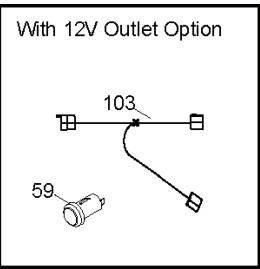

T02S

REF.	PART NO.	DESCRIPTION	REMARK	QTY.	KIT
1	532163465	BATTERY		1	
2	874760412	BOLT		1	
8	532193228	BOX		1	
16	532176138	MICRO SWITCH		1	
21	532183759	HARNESS		1	
22	532004152	BULB		1	
25	532412894	CABLE.STARTER.GGA.BL/R*SUBS/2*		1	
26	532175158	FUSE		1	
27	873510400	NUT		1	
28	532198885	CABLE		1	
29	532401545	SWITCH		1	
30	532193350	IGNITION MODULE		1	
33	532411935	KEY		1	
34	532110712	SWITCH		1	
40	532401098	CABLE		1	
41	817720408	SCREW		1	
42	532131563	COVER		1	
43	532192507	SOLENOID		1	
55	817060512	SCREW		1	
71	532400449	CABLE		1	
79	532175242	HOLDER		1	
87	532197802	SWITCH		1	
90	532400725	COVER		1	
92	532196615	CABLE ASSY		1	
93	532192540	SCREW		1	
94	532191834	MODULE.REVERSE.ROS		1