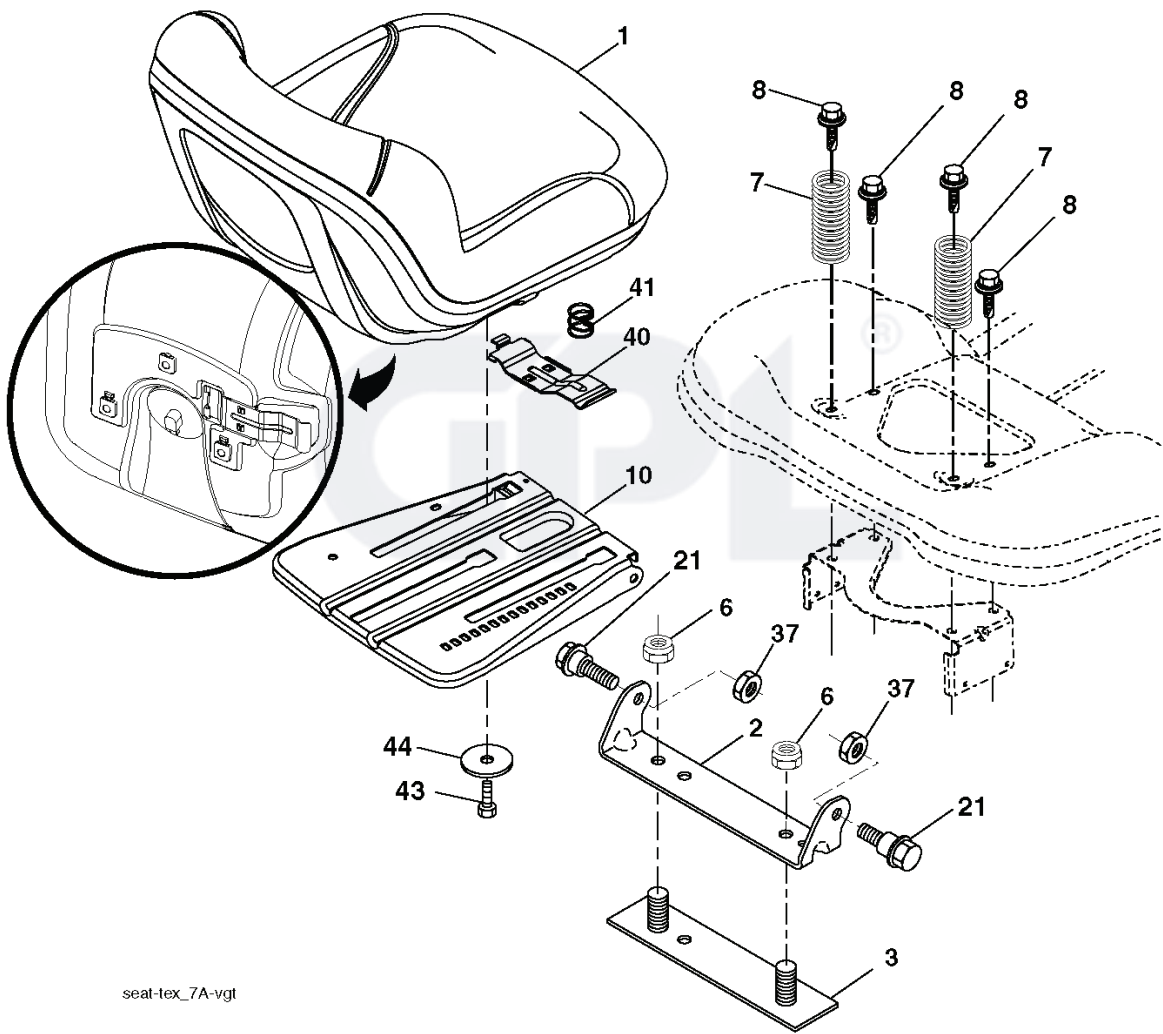

IGNITION SWITCH

POSITION	CIRCUIT	"MAKE"
OFF	M+G+A1	
RUN/OVERRIDE	B+A1	
RUN	B+A1	L+A2
START	B + S + A1	

CHASSIS HARNESS CONNECTOR (MATING SIDE)

DASH HARNESS CONNECTOR (MATING SIDE)

WIRING INSULATED CLIPS
 NOTE: IF WIRING INSULATED CLIPS WERE REMOVED FOR SERVICING OF UNIT, THEY SHOULD BE RE-INSTALLED TO PROPERLY SECURE YOUR WIRING.

NON-REMOVABLE CONNECTIONS
 REMOVABLE CONNECTIONS

seat-tex_7A-vgt

REF.	PART NO.	DESCRIPTION	REMARK	QTY.	KIT
1	532197511	SEAT		1	
2	532180166	BRACKET		1	
3	532140675	STRAP		1	
6	873800600	NUT		1	
7	532124181	SPRING		1	
8	532171877	BOLT		1	
10	532196977	PLATE		1	
21	532171852	BOLT		1	
37	873800500	LOCK NUT		1	
40	532197661	HANDLE		1	
41	532198200	SPRING		1	
43	874760612	BOLT		1	
44	819133812	WASHER		1	

REF.	PART NO.	DESCRIPTION	REMARK	QTY.	KIT
1	532186780	STEERING WHEEL		1	
2	532418168	AXLE		1	
4	532403087	SPINDLE		1	
5	532403088	SPINDLE		1	
6	532124931	WASHER		1	
7	532121748	WASHER		1	
8	812000029	RETAINER RING		1	
9	532121232	HUB CAP		1	
13	532121749	WASHER		1	
14	810040600	WASHER		1	
15	873540600	NUT		1	
16	532196074	SHAFT		1	
19	532194729	PLATE		1	
20	532411291	STEERING COLUMN		1	
21	532186737	ADAPTER		1	
22	532194845	BUSHING		1	
26	532192916	INSERT DE VOLANT		1	
28	817000612	SCREW		1	
33	810040500	WASHER		1	
35	532194732	PLATE		1	
45	819113812	WASHER		1	
53	532188967	WASHER		1	
57	532407465	BRACKET		1	
58	532194747	BOLT		1	
59	532194748	WASHER		1	
60	873971000	NUT		1	
61	532194740	LINK		1	
62	532194741	LINK		1	
63	817000512	SCREW		1	
64	532199849	SPRING RETAINER		1	
66	871020748	BOLT		1	
67	532194737	BUSHING		1	
68	873900700	NUT		1	
69	532199162	WASHER		1	
70	532196197	BRACKET		1	
71	532196075	SHAFT		1	
72	874780572	BOLT		1	
74	532124937	BEARING COL. STRG.		1	