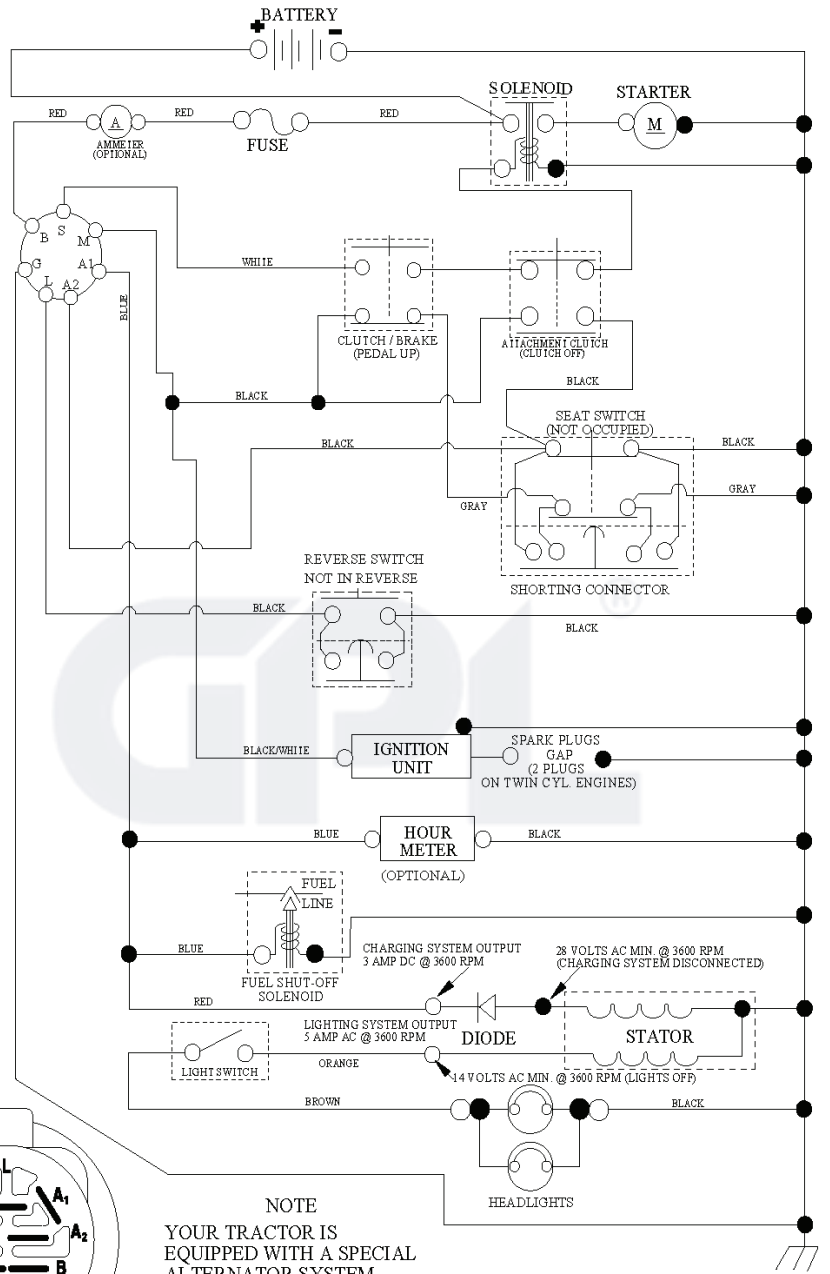

SCH03

IGNITION SWITCH

POSITION	CIRCUIT	"MAKE"
OFF	M+G+A1	
RUN/OVERRIDE	B+A1	
RUN	B+A1	L+A2
START	B+S+A1	

NOTE
YOUR TRACTOR IS EQUIPPED WITH A SPECIAL ALTERNATOR SYSTEM. THE LIGHTS ARE NOT CONNECTED TO THE BATTERY, BUT HAVE THEIR OWN ELECTRICAL SOURCE. BECAUSE OF THIS, THE BRIGHTNESS OF THE LIGHTS WILL CHANGE WITH ENGINE SPEED. AT IDLE THE LIGHTS WILL DIM. AS THE ENGINE IS SPEEDED UP, THE LIGHTS WILL BECOME THEIR BRIGHTEST.

WIRING INSULATED CLIPS
NOTE: IF WIRING INSULATED CLIPS WERE REMOVED FOR SERVICING OF UNIT, THEY SHOULD BE RE-INSTALLED TO PROPERLY SECURE YOUR WIRING.