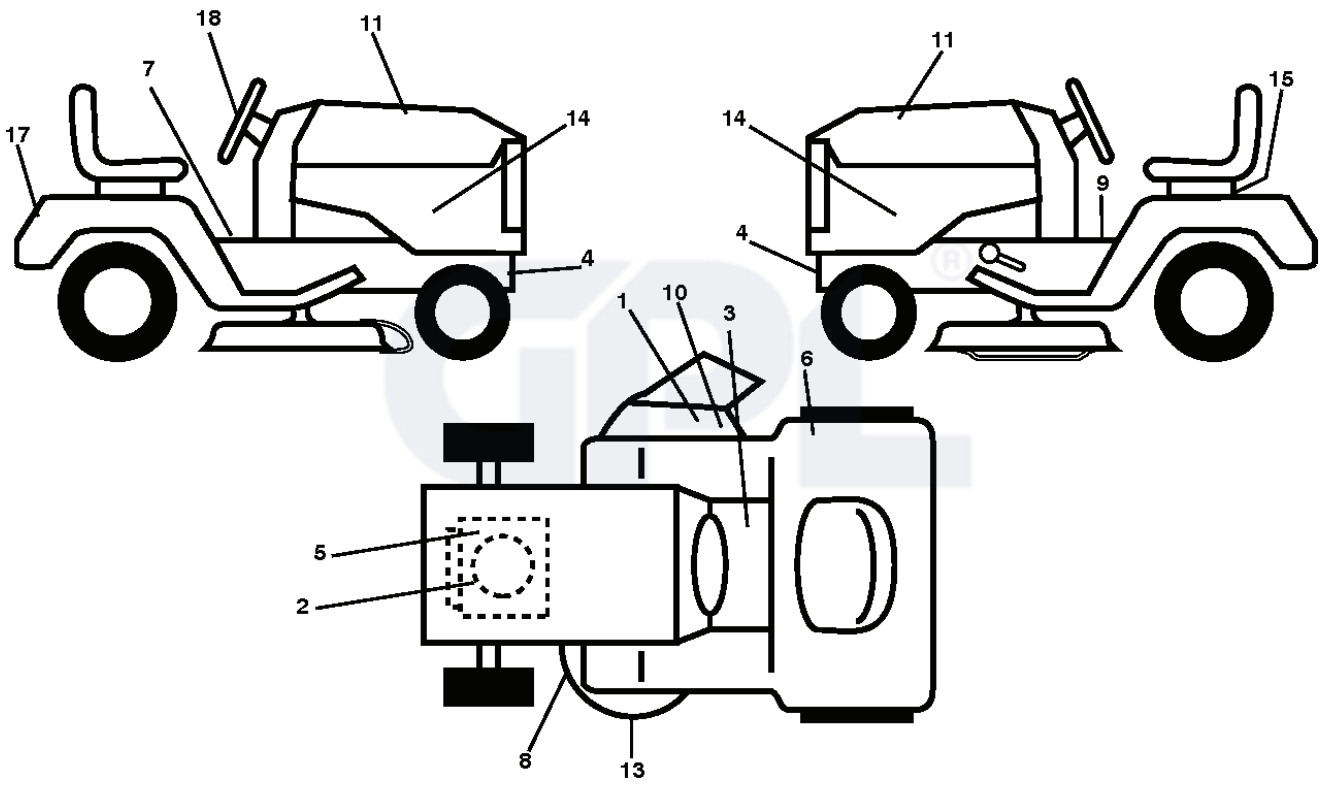

REF.	PART NO.	DESCRIPTION	REMARK	QTY.	KIT
1	532196357	DECALC."DANGER DEFLECTEUR"		1	
2	532408810	DECAL		1	
3	532159737	DECAL		1	
4	532159736	DECAL		1	
5	532196841	DECAL		1	
6	532180432	DECAL		1	
7	532400389	LABEL		1	
8	532194302	DECALC.SHEMA MONTAGE		1	
9	532140837	DECAL		1	
10	532182166	DECAL		1	
11	532438382	DECAL		1	
13	532134999	DECAL		1	
14	532438380	DECAL		1	
15	532145005	DECAL		1	
17	532437833	DECAL		1	
18	532437966	DECAL		1	
--	532162598	DECAL		1	
--	532138311	DECAL		1	
--	532181090	PLATE		1	
--	532181091	PLATE		1