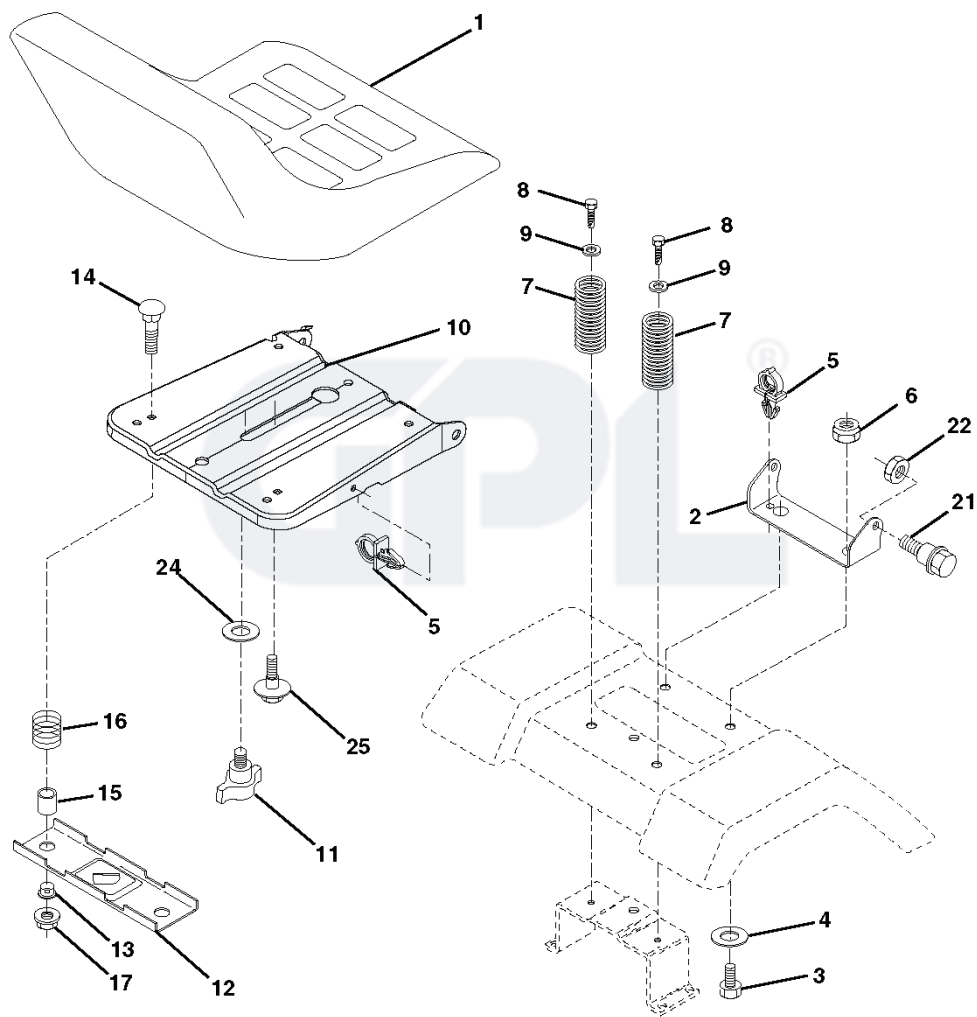

seat_lt.knob_13

REF.	PART NO.	DESCRIPTION	REMARK	QTY.	KIT
1	532188713	SEAT		1	
2	532140551	BRACKET		1	
3	871110616	SCREW		1	
4	819131610	WASHER		1	
5	532145006	CLIP		1	
6	873800600	NUT		1	
7	532124181	SPRING		1	
8	817000616	SCREW		1	
9	819131614	WASHER		1	
10	532195530	BERCEAU DE SIEGE CONDUCTEUR		1	
11	532166369	WING NUT		1	
12	532174648	BRACKET		1	
13	532121248	BUSHING		1	
14	872050412	BOLT		1	
15	532134300	SPACER		1	
16	532121250	SPRING		1	
17	532123976	LOCKNUT		1	
21	532171852	BOLT		1	
22	873800500	LOCK NUT		1	
24	819171912	WASHER		1	
25	532127018	BOLT		1