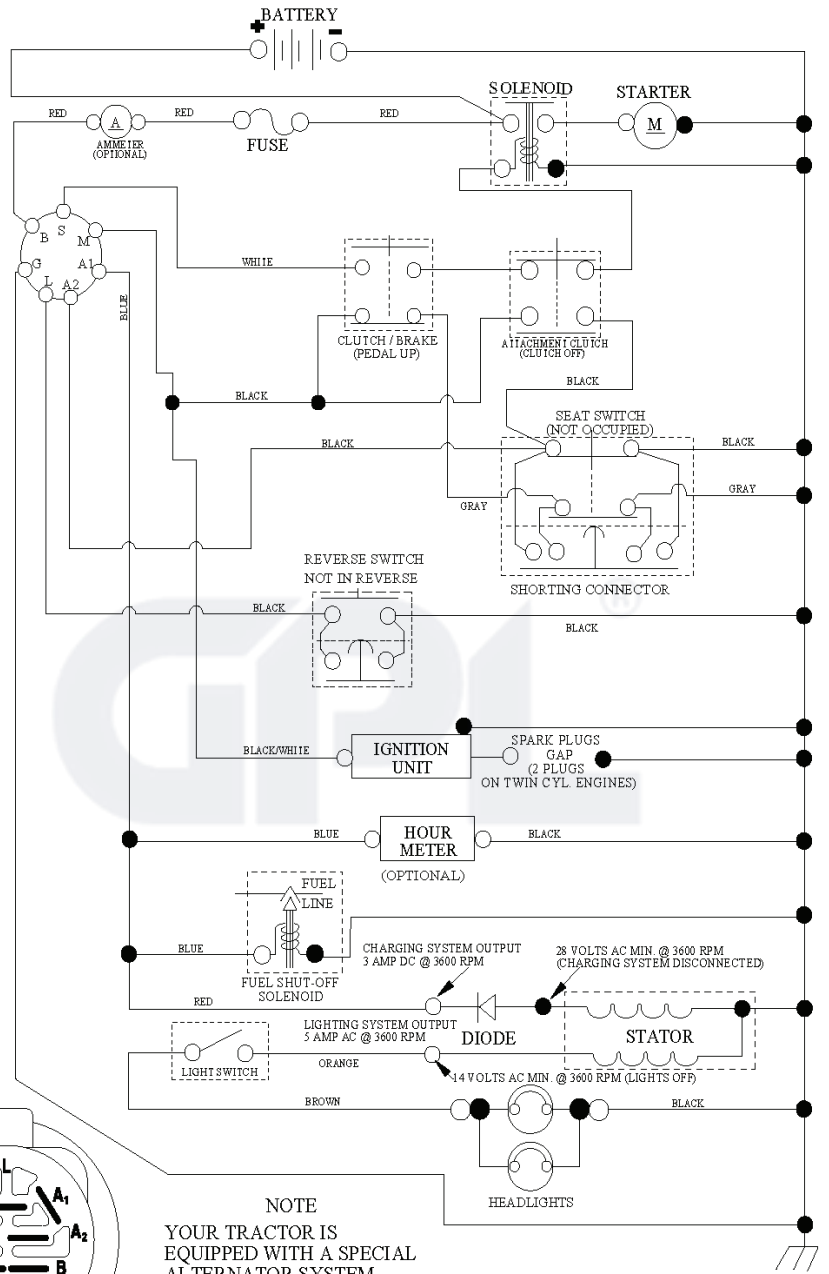

SCH03

IGNITION SWITCH

POSITION	CIRCUIT	"MAKE"
OFF	M+G+A1	
RUN/OVERRIDE	B+A1	
RUN	B+A1	L+A2
START	B+S+A1	

NOTE

YOUR TRACTOR IS EQUIPPED WITH A SPECIAL ALTERNATOR SYSTEM. THE LIGHTS ARE NOT CONNECTED TO THE BATTERY, BUT HAVE THEIR OWN ELECTRICAL SOURCE. BECAUSE OF THIS, THE BRIGHTNESS OF THE LIGHTS WILL CHANGE WITH ENGINE SPEED. AT IDLE THE LIGHTS WILL DIM. AS THE ENGINE IS SPEEDED UP, THE LIGHTS WILL BECOME THEIR BRIGHTEST.

WIRING INSULATED CLIPS
NOTE: IF WIRING INSULATED CLIPS WERE REMOVED FOR SERVICING OF UNIT, THEY SHOULD BE RE-INSTALLED TO PROPERLY SECURE YOUR WIRING.