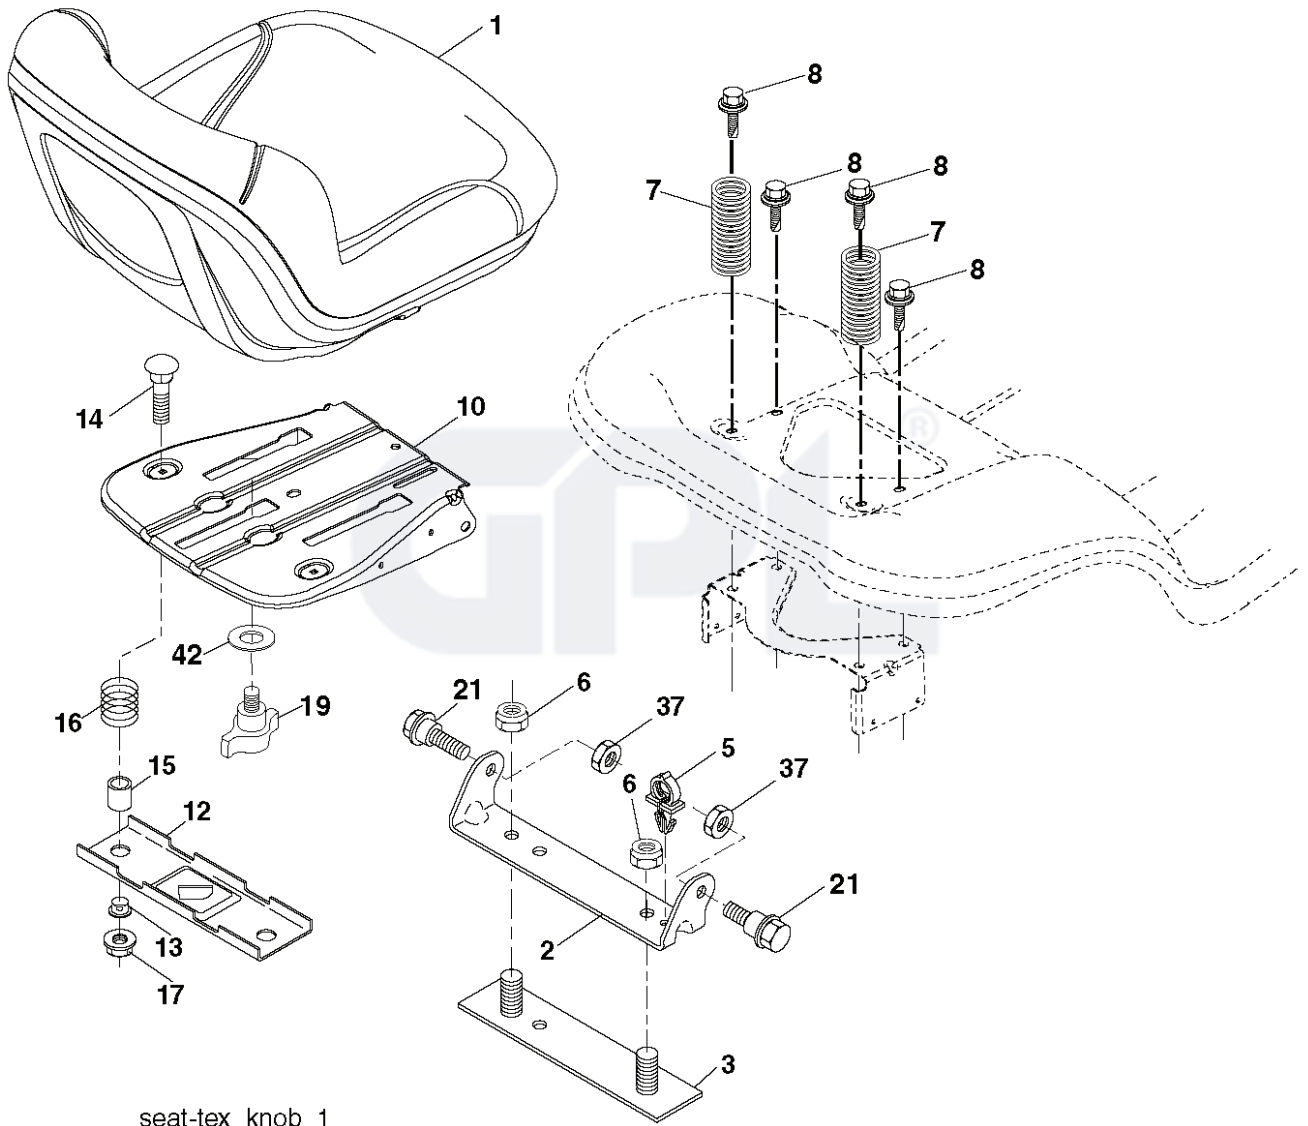

IGNITION SWITCH

POSITION	CIRCUIT	"MAKE"
OFF	M+G+A1	
RUN/OVERRIDE	B+A1	
RUN	B+A1	L+A2
START	B + S + A1	

CHASSIS HARNESS CONNECTOR (MATING SIDE)

DASH HARNESS CONNECTOR (MATING SIDE)

WIRING INSULATED CLIPS
 NOTE: IF WIRING INSULATED CLIPS WERE REMOVED FOR SERVICING OF UNIT, THEY SHOULD BE RE-INSTALLED TO PROPERLY SECURE YOUR WIRING.

NON-REMOVABLE CONNECTIONS

REMOVABLE CONNECTIONS

seat-tex_knob_1

REF.	PART NO.	DESCRIPTION	REMARK	QTY.	KIT
1	532197511	SEAT		1	
2	532180166	BRACKET		1	
3	532140675	STRAP		1	
5	532145006	CLIP		1	
6	873800600	NUT		1	
7	532124181	SPRING		1	
8	532171877	BOLT		1	
10	532441805	SEAT		1	
12	532199370	BRACKET		1	
13	532121248	BUSHING		1	
14	872050412	BOLT		1	
15	532134300	SPACER		1	
16	532123740	SPRING		1	
17	532123976	LOCKNUT		1	
19	532199372	KNOB		1	
21	532171852	BOLT		1	
37	873800500	LOCK NUT		1	
42	532199371	WASHER		1	