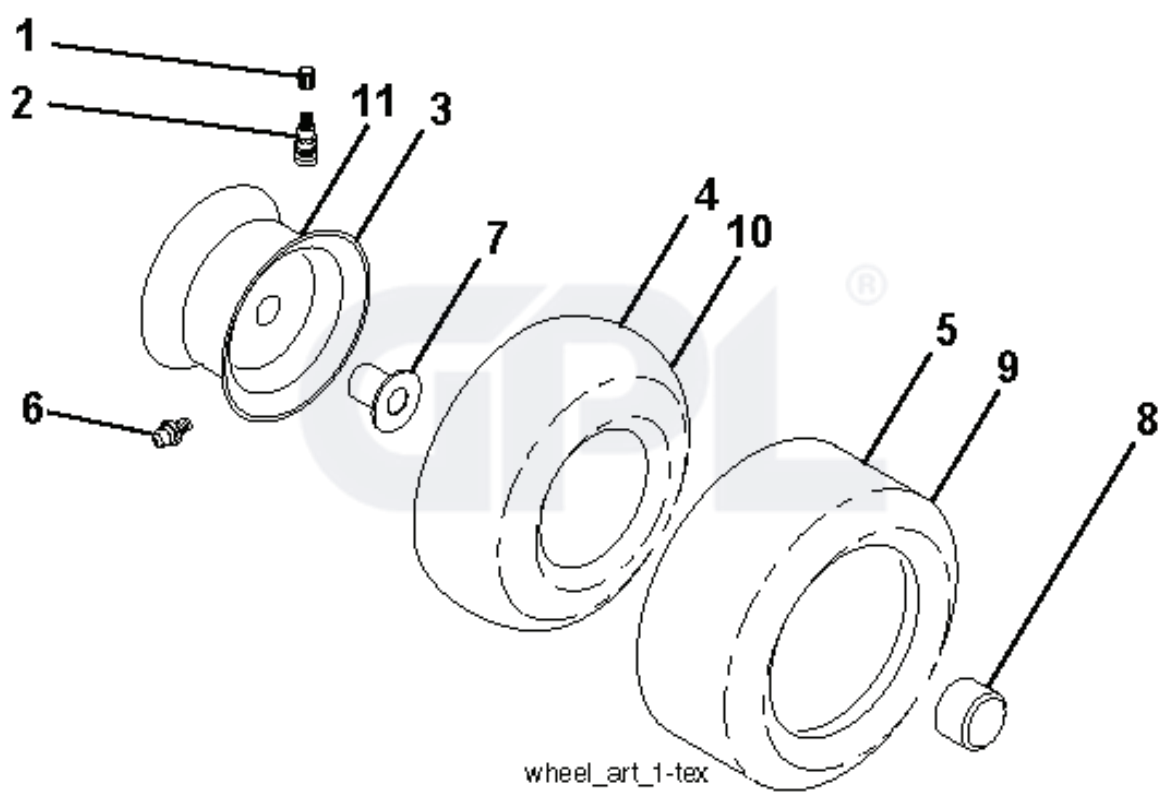

REF.	PART NO.	DESCRIPTION	REMARK	QTY.	KIT
1	532059192	CAP VALVE		1	
2	532065139	NIPPLE		1	
3	532425361	RIM	Front 6" x 3.25"	1	
4	532421652	TUBE	(Service Item Only)	1	
5	532123410	TIRE	Front 13" x 5.0"-6"	1	
6	532124957	FITTING	(Front Wheel Only)	1	
7	532124959	BEARING	(Front Wheel Only)	1	
8	532175039	HUB CAP		1	
9	532106230	TIRE	Rear 16" x 6.5"-8"	1	
10	532007154	HOSE	(Service Item Only)	1	
11	532425362	RIM	Rear 8" x 5.375"	1	
--	532144334	SEALING FOAM		1	
	PART NO.		REMARK		KIT