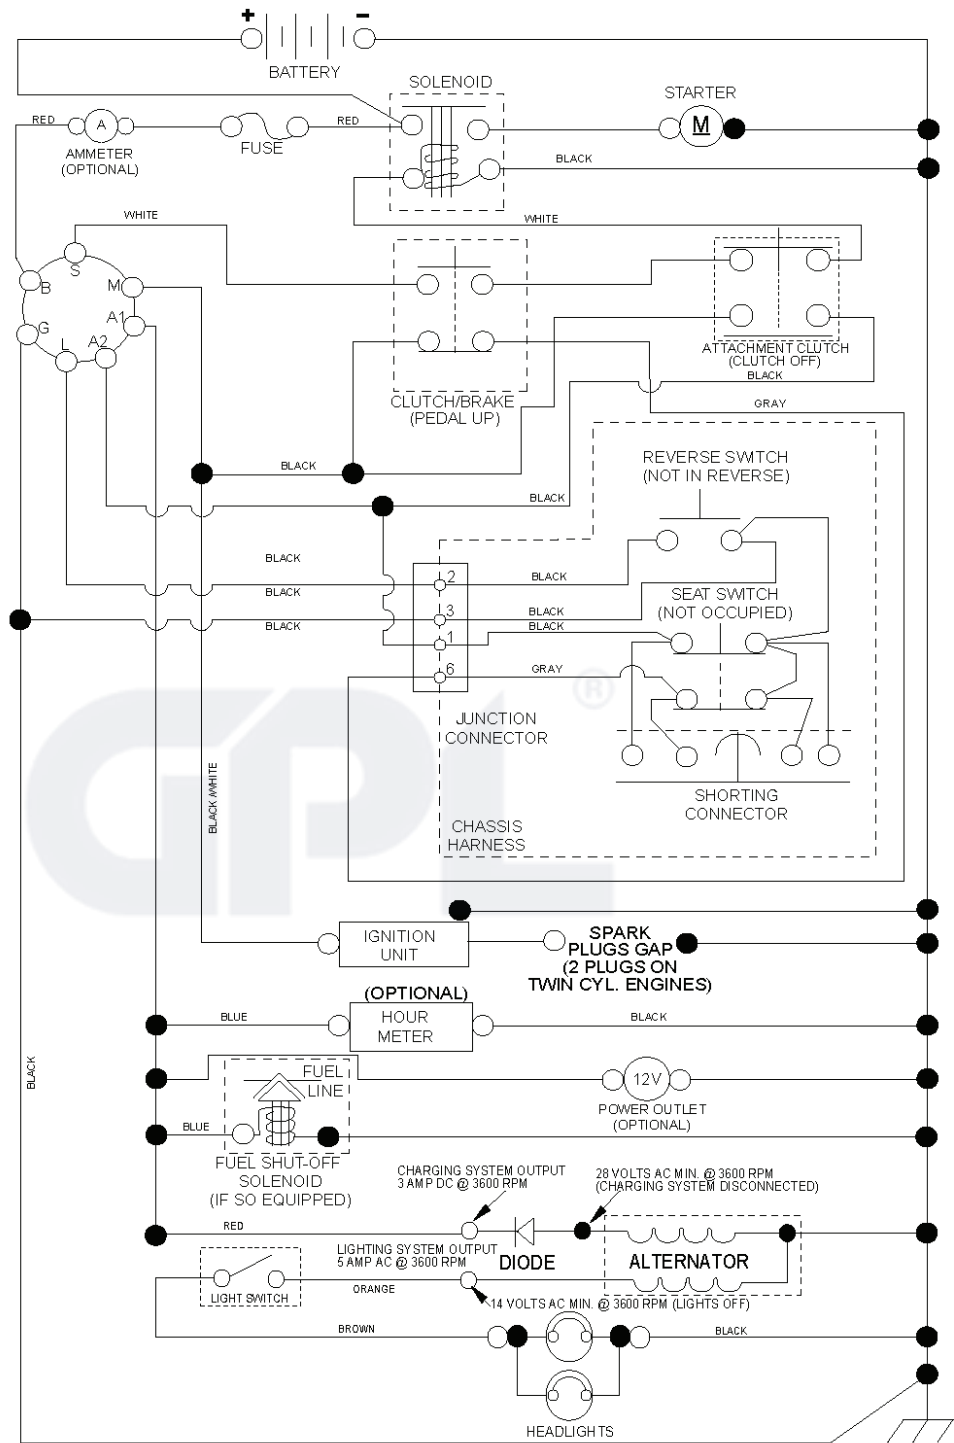

REF.	PART NO.	DESCRIPTION	REMARK	QTY.	KIT
1	532419272	CUTTING DECK		1	
2	532195161	STUD		1	
3	873900500	NUT		1	
4	532417645	BRACKET		1	
5	817000510	BOLT		1	
6	532418863	ARM		1	
7	532416358	SCREW		1	
8	532420252	ARM		1	
9	532199092	SPACER		1	
10	817000616	SCREW		1	
11	532137729	SCREW		1	
12	532199470	ARM		1	
13	872110612	BOLT		1	
14	532156085	BELT GUIDE		1	
15	532146763	PULLEY		1	
16	873900600	NUT		1	
17	532400234	NUT		1	
18	532187690	WASHER		1	
19	532110485	BEARING		1	
20	532173984	SCREW		1	
21	532416910	BELT GUARD		1	
22	532193198	PULLEY		1	
23	817490628	SCREW		1	
24	819132012	WASHER		1	
25	532420253	BELT GUARD		1	
26	532430313	COVER		1	
27	532419271	BELT		1	
28	532417344	DEFLECTOR		1	
29	532420895	HINGE PIN		1	
30	532197026	TORSION SPRING		1	
31	532110452	NUT		1	
32	532401872	SPRING		1	
33	532187281	BEARING HOUSING		1	
34	532192872	SHAFT ASSY		1	
35	532419273	RIDE ON BLADE		1	
36	532193003	SCREW		1	
37	819131316	WASHER		1	
38	532196539	BOLT		1	
39	532105304	HUB CAP		1	
40	532419270	BELT GUARD		1	
41	532419265	BELT GUARD		1	
42	817000612	SCREW		1	
43	532416877	PULLEY		1	
67	532409792	HANDLE		1	
70	532198332	CLUTCH		1	
76	532415598	HOSE COUPLING		1	
152	532435111	CABLE		1	
--	532192870	SPINDLE	Mandrel Assembly (Includes Housing Shaft Assembly, And Bearing Only - Pulley/Nut/ Washer And Blade Bolt/ Washers Not Included)	1	
--	532432346	CUTTING DECK		1	

lift-tex_11_r1

*Key 91 may be substituted for Key 101

REF.	PART NO.	DESCRIPTION	REMARK	QTY.	KIT
2	532422027	SHAFT		1	
3	532195231	LEVER		1	
7	532411742	GRIP		1	
10	532196314	SPRING		1	
87	532194209	SPRING		1	
88	532410710	SPRING		1	
89	819191912	WASHER		1	
90	532194208	PIN		1	
91	532195181	LINK		1	
97	817000612	SCREW		1	
98	532195264	LINK		1	
100	873930600	NUT		1	
101	532407003	LINK		1	
113	819171912	WASHER		1	