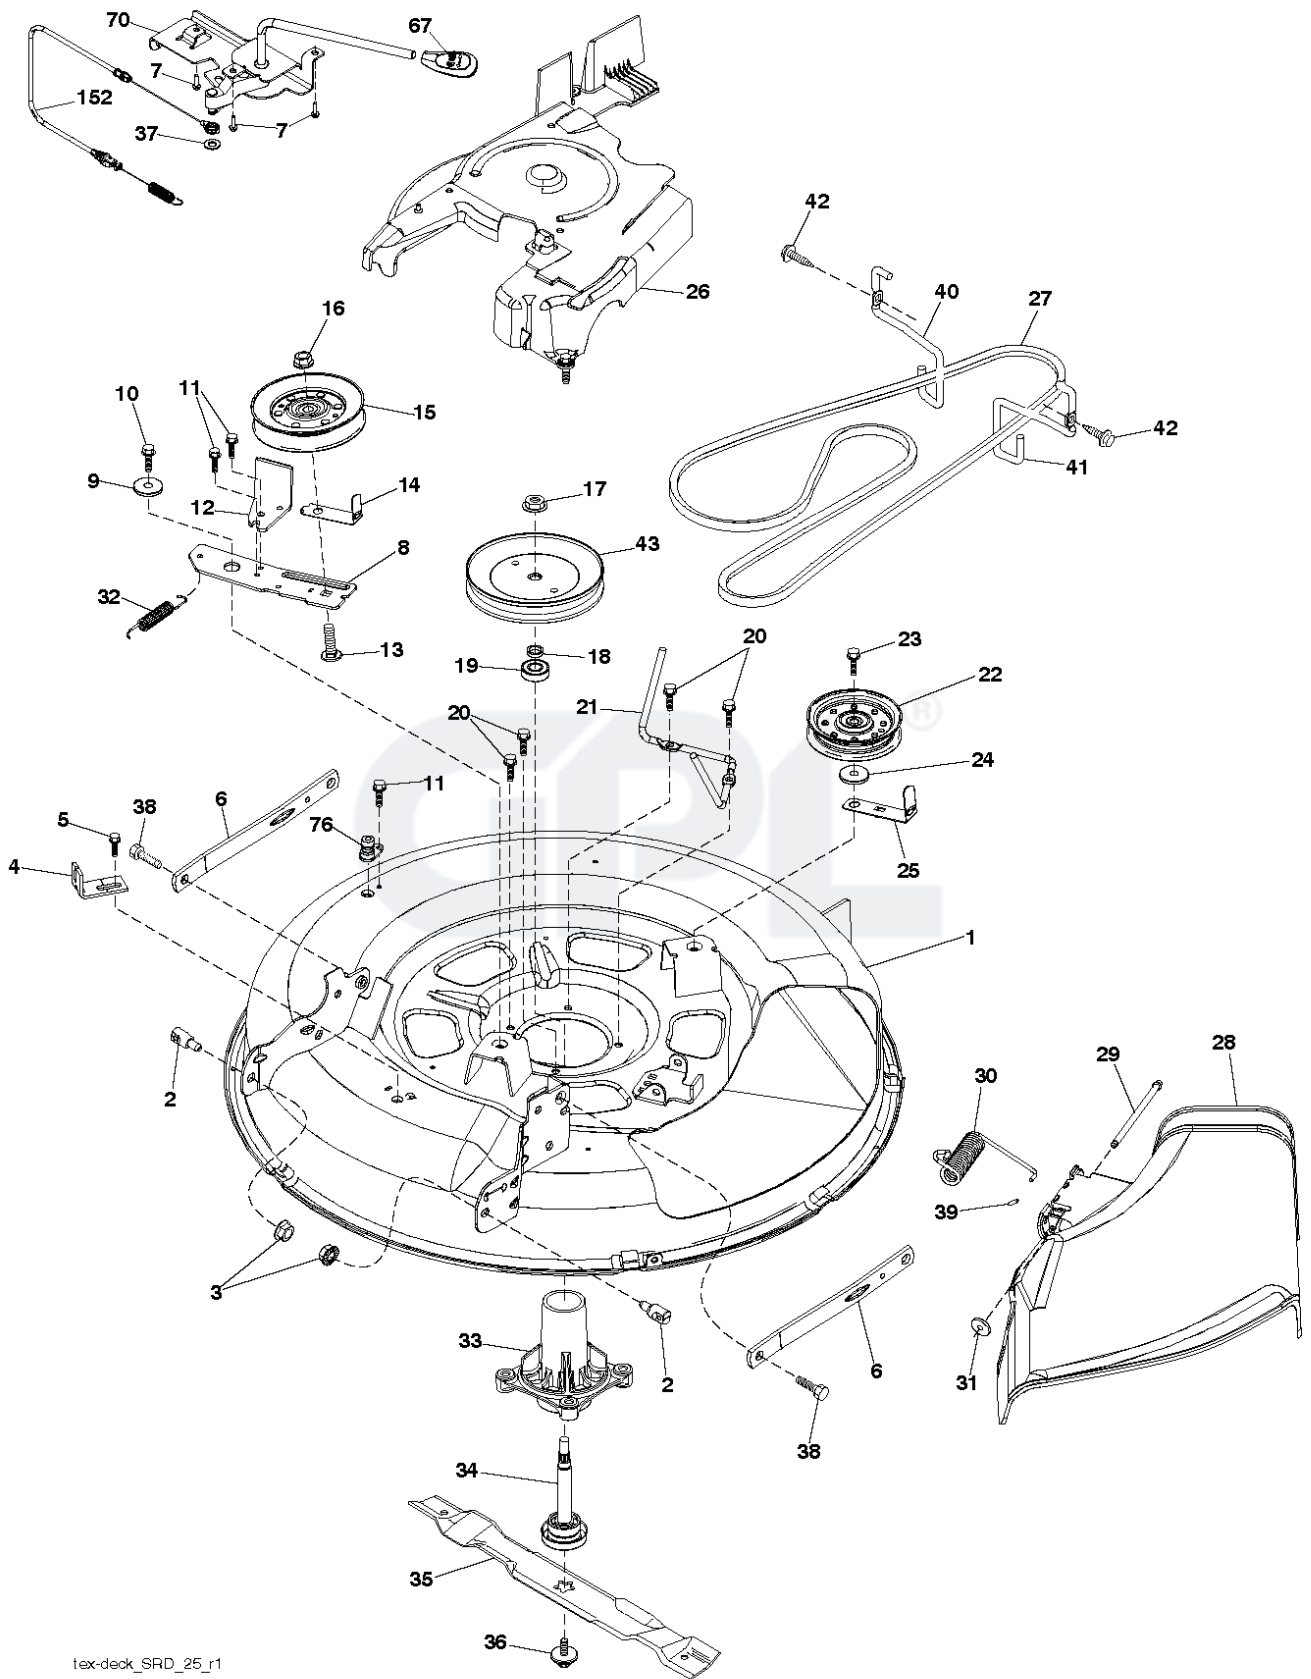

REF.	PART NO.	DESCRIPTION	REMARK	QTY.	KIT
1	532419272	CUTTING DECK		1	
2	532195161	STUD		1	
3	873900500	NUT		1	
4	532417645	BRACKET		1	
5	817000510	BOLT		1	
6	532418863	ARM		1	
7	532416358	SCREW		1	
8	532420252	ARM		1	
9	532199092	SPACER		1	
10	817000616	SCREW		1	
11	532137729	SCREW		1	
12	532199470	ARM		1	
13	872110612	BOLT		1	
14	532156085	BELT GUIDE		1	
15	532146763	PULLEY		1	
16	873900600	NUT		1	
17	532400234	NUT		1	
18	532187690	WASHER		1	
19	532110485	BEARING		1	
20	532173984	SCREW		1	
21	532416910	BELT GUARD		1	
22	532193198	PULLEY		1	
23	817490628	SCREW		1	
24	819132012	WASHER		1	
25	532420253	BELT GUARD		1	
26	532430313	COVER		1	
27	532419271	BELT		1	
28	532417344	DEFLECTOR		1	
29	532420895	HINGE PIN		1	
30	532197026	TORSION SPRING		1	
31	532110452	NUT		1	
32	532401872	SPRING		1	
33	532187281	BEARING HOUSING		1	
34	532192872	SHAFT ASSY		1	
35	532419273	RIDE ON BLADE		1	
36	532193003	SCREW		1	
37	819131316	WASHER		1	
38	532196539	BOLT		1	
39	532105304	HUB CAP		1	
40	532419270	BELT GUARD		1	
41	532419265	BELT GUARD		1	
42	817000612	SCREW		1	
43	532416877	PULLEY		1	
67	532409792	HANDLE		1	
70	532198332	CLUTCH		1	
76	532415598	HOSE COUPLING		1	
152	532435111	CABLE		1	
--	532192870	SPINDLE	Mandrel Assembly (Includes Housing Shaft Assembly, And Bearing Only - Pulley/Nut/ Washer And Blade Bolt/ Washers Not Included)	1	
--	532432346	CUTTING DECK		1