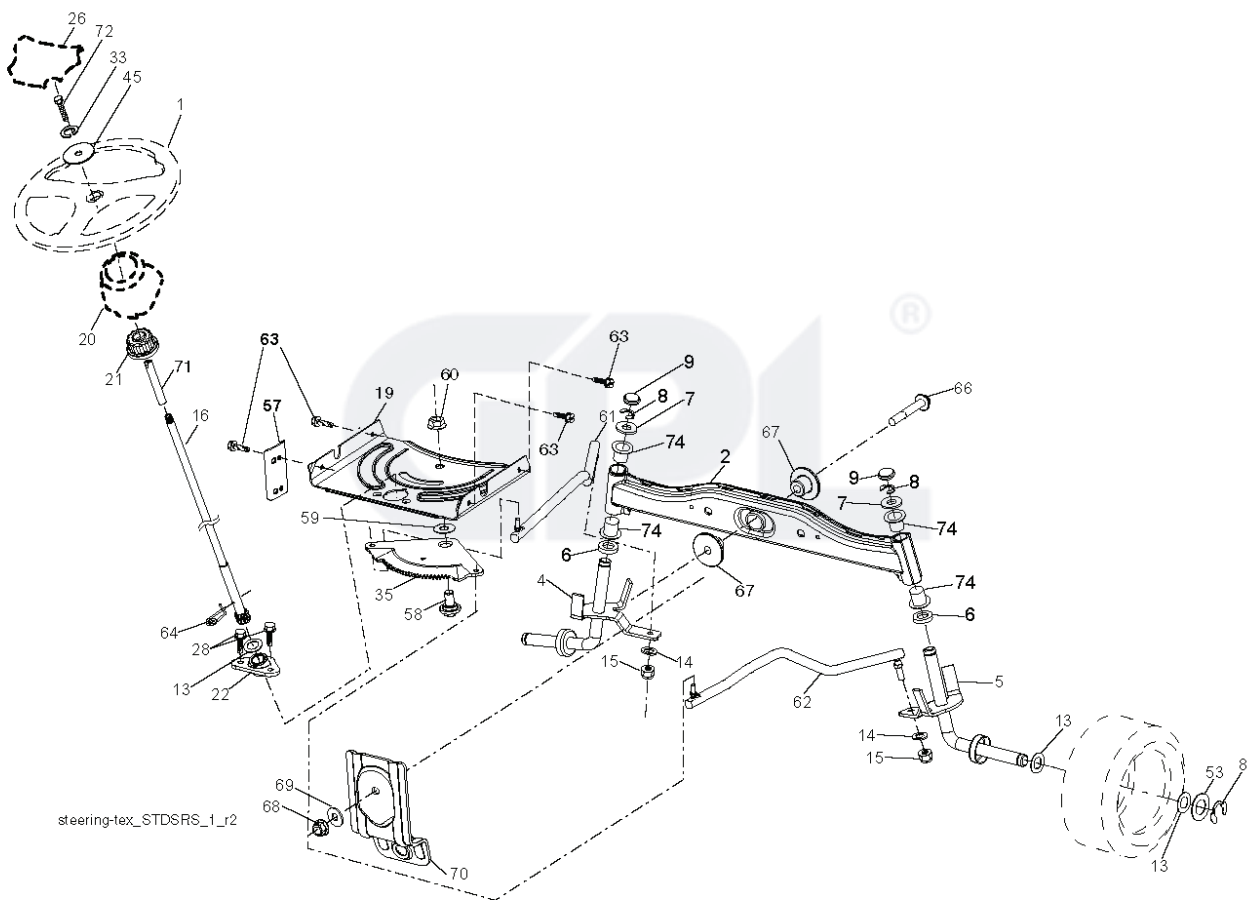

IGNITION SWITCH

POSITION	CIRCUIT	"MAKE"
OFF	M+G+A1	
RUN/OVERRIDE	B+A1	
RUN	B+A1	L+A2
START	B + S + A1	

CHASSIS HARNESS CONNECTOR (MATING SIDE)

DASH HARNESS CONNECTOR (MATING SIDE)

WIRING INSULATED CLIPS
 NOTE: IF WIRING INSULATED CLIPS WERE REMOVED FOR SERVICING OF UNIT, THEY SHOULD BE RE-INSTALLED TO PROPERLY SECURE YOUR WIRING.

NON-REMOVABLE CONNECTIONS

REMOVABLE CONNECTIONS

seat-tex_knob_1

REF.	PART NO.	DESCRIPTION	REMARK	QTY.	KIT
1	532197511	SEAT		1	
2	532180166	BRACKET		1	
3	532140675	STRAP		1	
5	532145006	CLIP		1	
6	873800600	NUT		1	
7	532124181	SPRING		1	
8	532171877	BOLT		1	
10	532441805	SEAT		1	
12	532199370	BRACKET		1	
13	532121248	BUSHING		1	
14	872050412	BOLT		1	
15	532134300	SPACER		1	
16	532123740	SPRING		1	
17	532123976	LOCKNUT		1	
19	532199372	KNOB		1	
21	532171852	BOLT		1	
37	873800500	LOCK NUT		1	
42	532199371	WASHER		1	