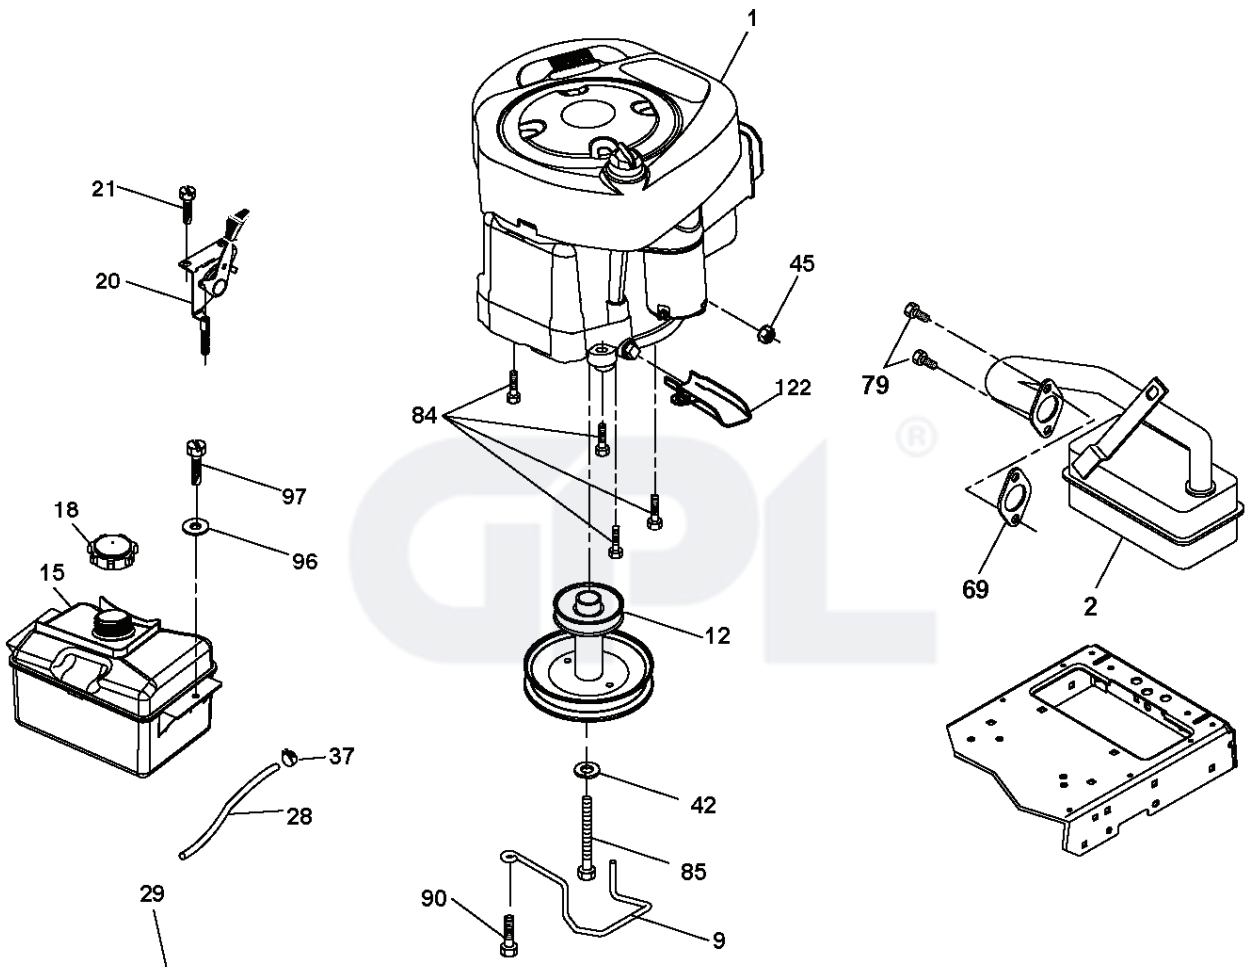

OPTIONAL EQUIPMENT
Spark Arrester

REF.	PART NO.	DESCRIPTION	REMARK	QTY.	KIT
1	000000000	W/O DESCRIPTION	ENGINE BRIGGS MODEL 21B807-1453-B1	1	
2	532179758	MUFFLER		1	
9	532194319	BELT GUIDE		1	
12	532140186	PULLEY		1	
15	532407545	FUEL TANK		1	
18	532430220	FUEL CAP		1	
20	532411724	CONTROL		1	
21	532416358	SCREW		1	
28	532137040	HOSE		1	
29	532137180	SPARK ARRESTER KIT		1	
37	532123487	HOSE CLAMP		1	
42	810040700	WASHER		1	
45	873510400	NUT		1	
69	532165291	GASKET		1	
79	532192334	SCREW		1	
84	817060620	SCREW		1	
85	532173937	BOLT		1	
90	817000616	SCREW		1	
96	819091416	WASHER		1	
97	817670412	SCREW		1	
122	532421922	EXTENSION PIPE		1