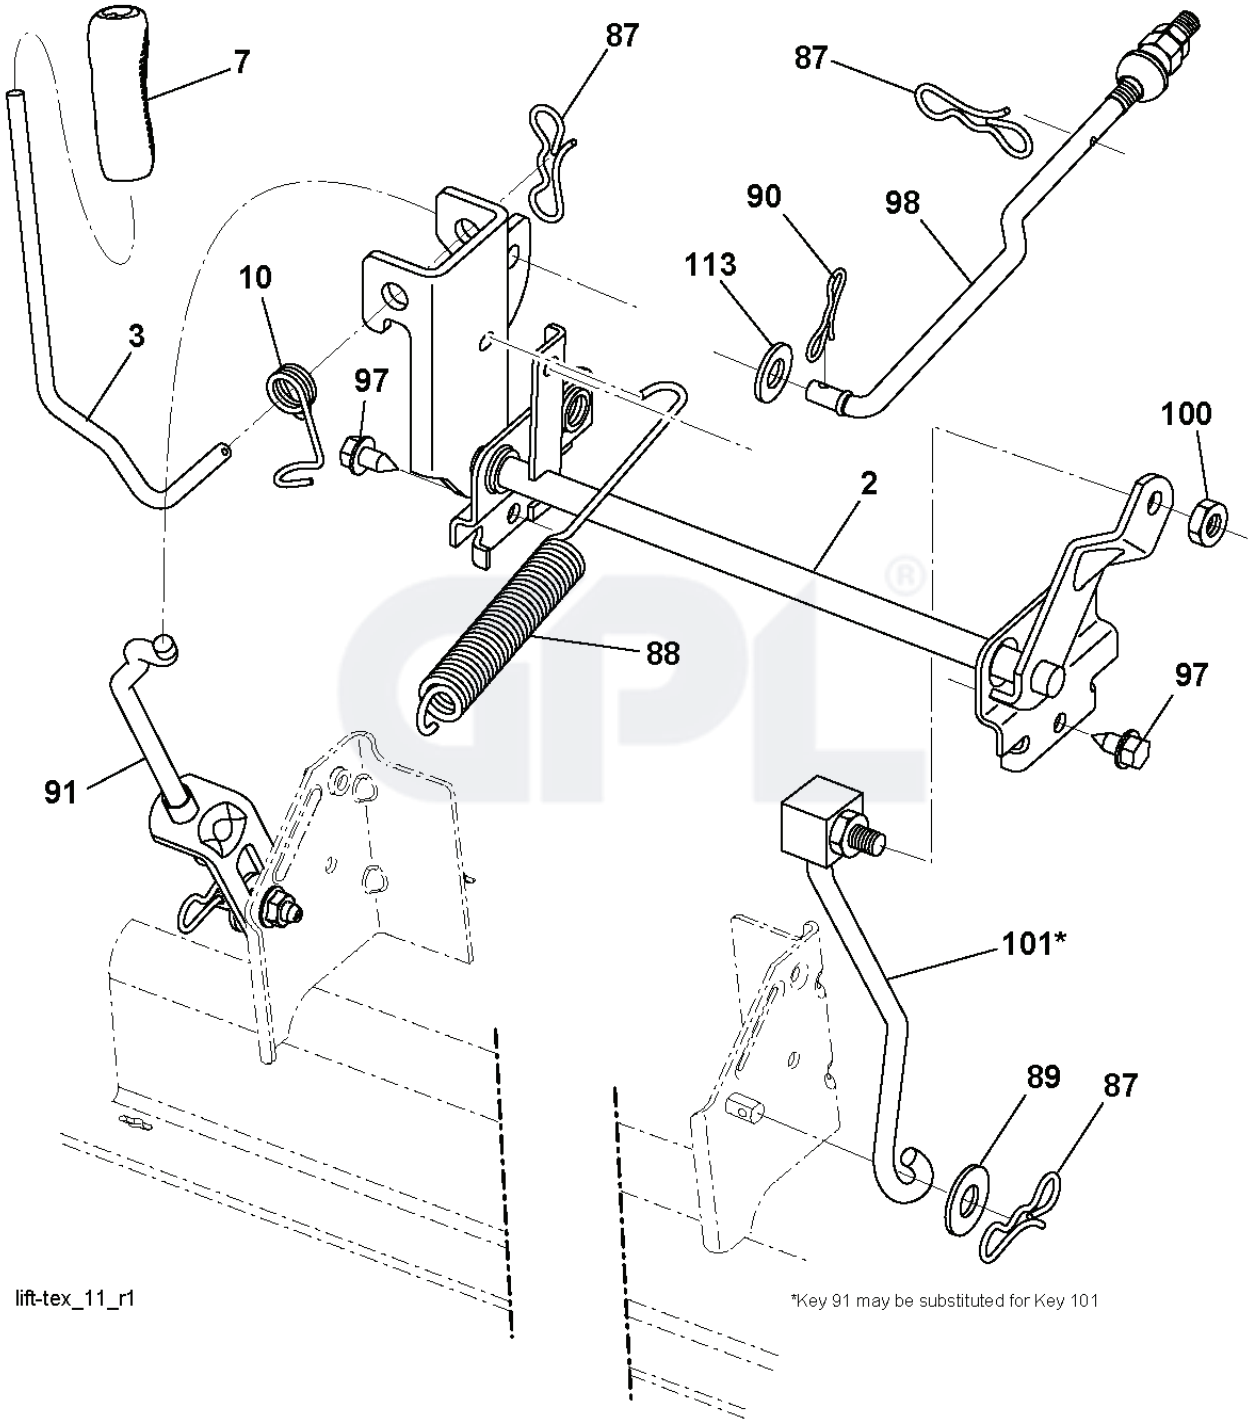

lift-tex_11_r1

*Key 91 may be substituted for Key 101

REF.	PART NO.	DESCRIPTION	REMARK	QTY.	KIT
2	532422027	SHAFT		1	
3	532195231	LEVER		1	
7	532411742	GRIP		1	
10	532196314	SPRING		1	
87	532194209	SPRING		1	
88	532410710	SPRING		1	
89	819191912	WASHER		1	
90	532194208	PIN		1	
91	532195181	LINK		1	
97	817000612	SCREW		1	
98	532195264	LINK		1	
100	873930600	NUT		1	
101	532407003	LINK		1	
113	819171912	WASHER		1