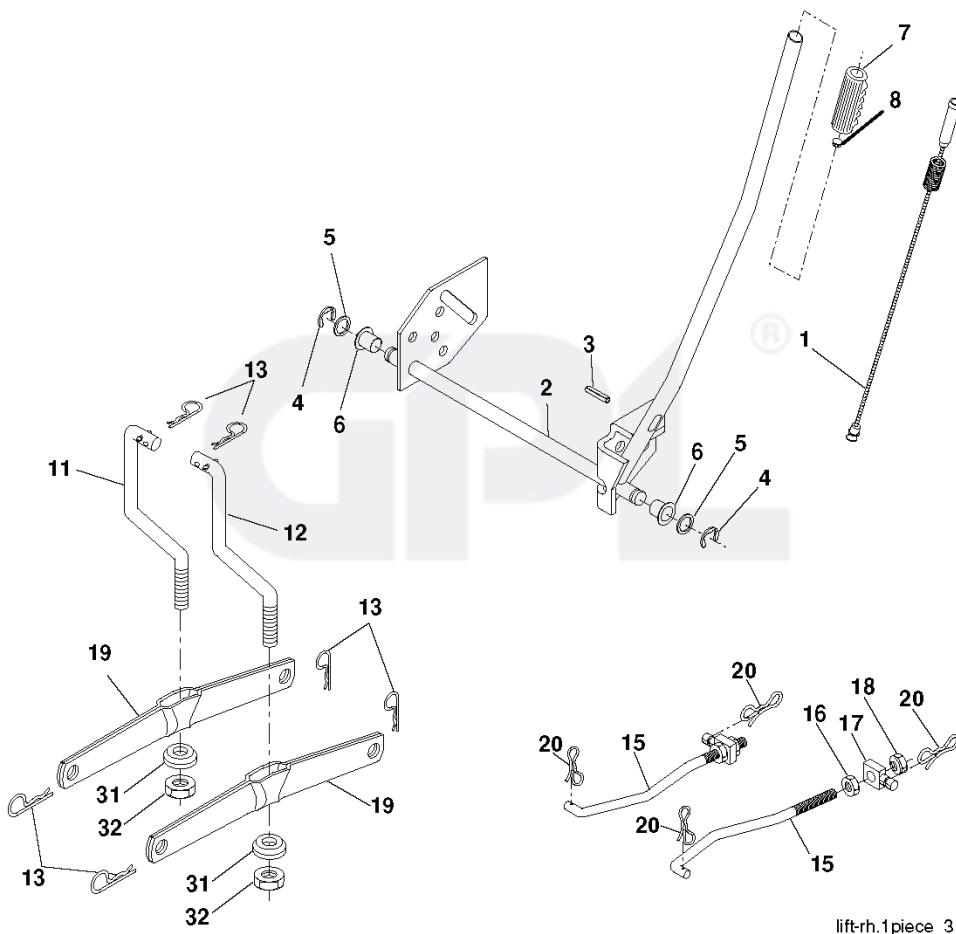

REF.	PART NO.	DESCRIPTION	REMARK	QTY.	KIT
1	532400108	HOUSING		1	
2	872140506	BOLT		1	
3	532165569	BRACKET		1	
4	532165558	BRACKET		1	
5	532124670	RETAINER RING		1	
6	532165557	ROD		1	
8	532181712	BOLT		1	
9	810030600	WASHER		1	
11	532186385	BLADE		1	
13	532137645	SHAFT		1	
14	532128774	BEARING HOUSING		1	
15	532110485	BEARING		1	
16	532186386	BLADE		1	
17	872140610	BOLT		1	
18	872110606	BOLT		1	
19	532132827	SPEC. BOLT		1	
20	532181713	BOLT		1	
21	873680500	NUT		1	
22	532199590	BRACKET		1	
23	532165446	PLATE		1	
24	532165242	BRACKET		1	
25	532165244	BRACKET		1	
26	532400110	SUPPORT		1	
27	532165568	BRACKET		1	
28	532165567	BRACKET		1	
30	532173984	SCREW		1	
31	532187690	WASHER		1	
32	532175707	MANDREL PULLEY		1	
33	532400234	NUT		1	
34	532400107	BRACKET		1	
35	532400106	BRACKET		1	
36	532146763	PULLEY		1	
40	873680600	NUT		1	
41	873900600	NUT		1	
44	532175538	COVER		1	
45	532175539	COVER		1	
46	532137729	SCREW		1	
55	532199498	ARM		1	
56	532165723	SPACER		1	
61	532199486	SPRING		1	
67	532106932	KNOB		1	
68	532180217	BELT		1	
69	532165482	SHAFT		1	
84	532156085	BELT GUIDE		1	
116	532184219	BOLT		1	
117	532174873	WHEEL		1	
118	873930600	NUT		1	
119	819121414	WASHER		1	
124	872110612	BOLT		1	
130	872110506	BOLT		1	
131	532165661	PIPE		1	
152	532176074	WIRE		1	
158	817720408	SCREW		1	
161	532186387	BLADE		1	
162	532180878	ADAPTER		1	
163	532186388	BLADE		1	
170	532400275	PROTECTOR		1	
171	817490608	SCREW		1	
172	532401220	STARLOCK 3/8		1	
173	873800600	NUT		1	
174	532400241	PROTECTOR		1	
175	872110608	BOLT		1	
185	532188234	CABLE		1	
254	817000616	SCREW		1	
--	532181857	BEARING HOUSING		1	
--	532181858	BEARING HOUSING		1	
--	532400311	HOUSING		1	

lift-rh.1piece_3