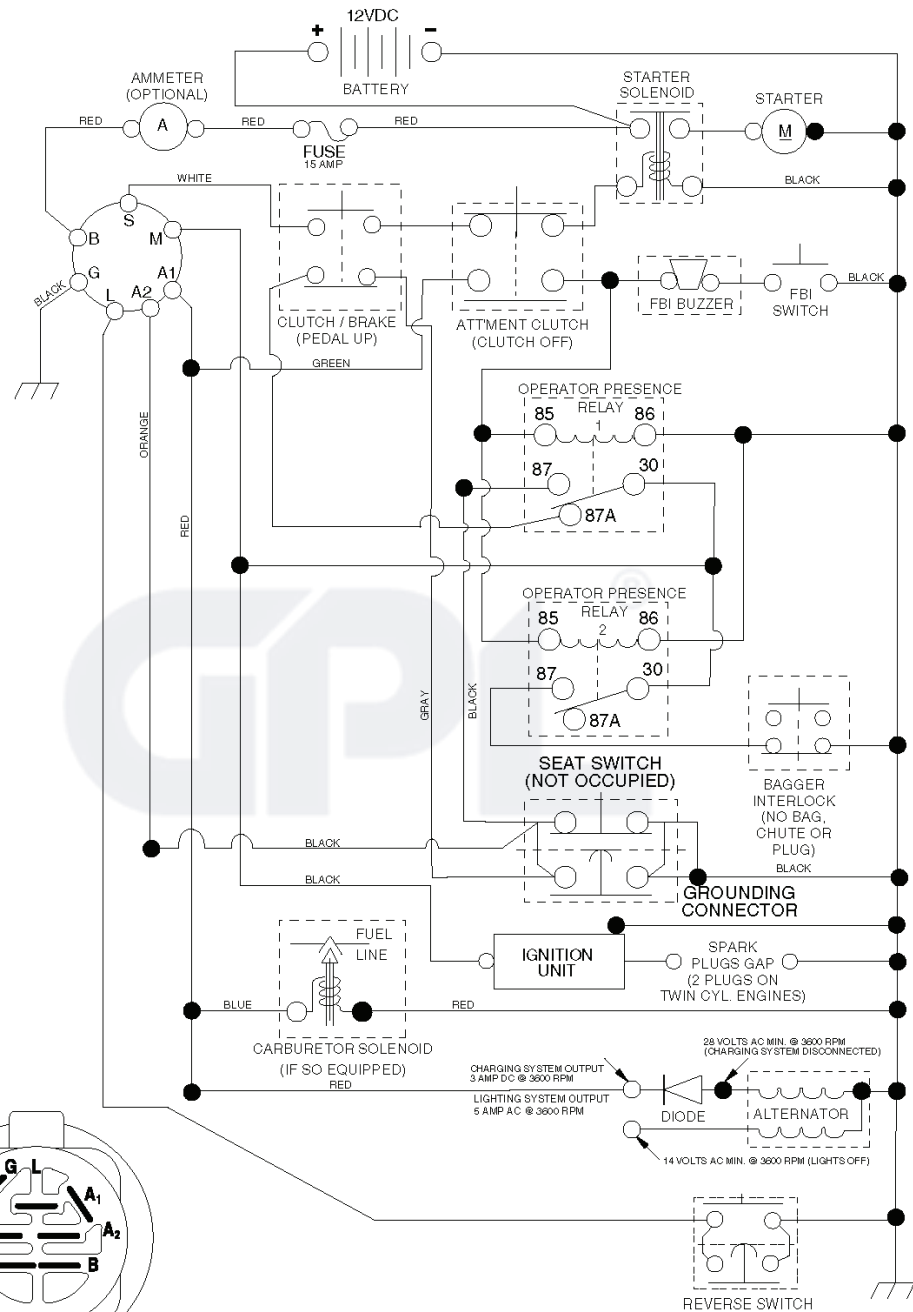

IGNITION SWITCH

POSITION	CIRCUIT "MAKE"
OFF	M+G+A1
RUN/OVERRIDE	B+A1
RUN	B+A1 L+A2
START	B + S + A1

03051

WIRING INSULATED CLIPS
NOTE: IF WIRING INSULATED CLIPS WERE REMOVED FOR SERVICING OF UNIT, THEY SHOULD BE REPLACED TO PROPERLY SECURE YOUR WIRING.

NON-REMOVABLE CONNECTIONS