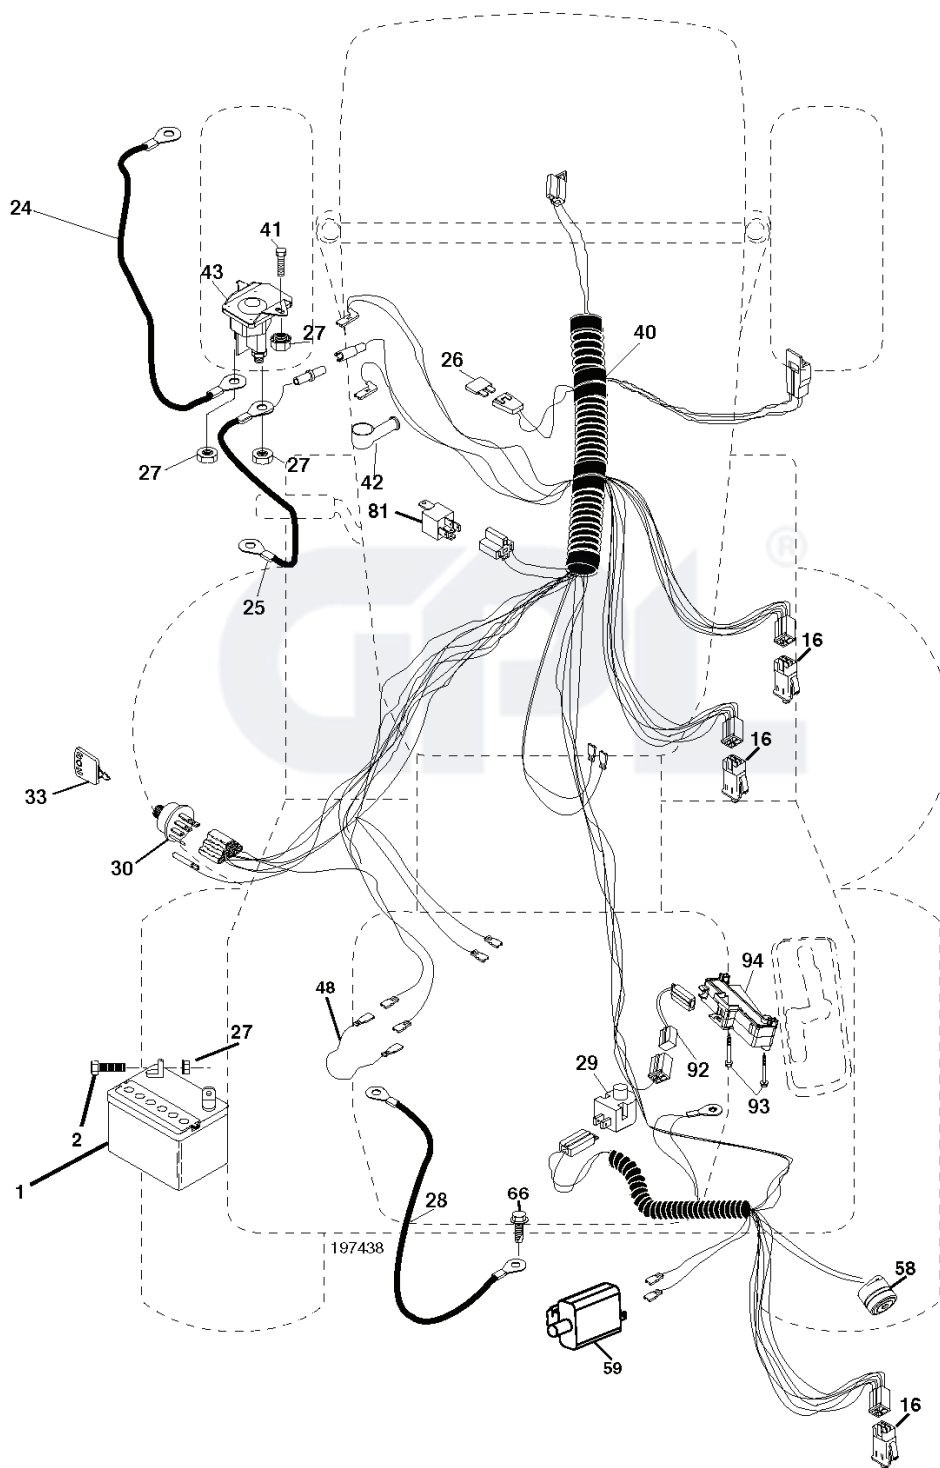

REF.	PART NO.	DESCRIPTION	REMARK	QTY.	KIT
1	532174620	CHASSIS		1	
2	532180384	DRAWBAR		1	
3	817060612	SCREW		1	
5	532155272	DAMPER		1	
6	532184419	PLATE		1	
8	532126471	CLIP		1	
9	532194688	DASH		1	
10	872140608	BOLT		1	
11	532174996	DASHBOARD		1	
13	532181719	DASHBOARD		1	
15	874180512	SCREW		1	
16	873510500	NUT		1	
17	532195550	HOOD PNT		1	
18	532184921	BUMPER		1	
24	874780616	BOLT		1	
25	819131312	WASHER		1	
26	873800600	NUT		1	
28	532194798	GRILLE		1	
30	532197338	CARROS*RPLPAR 532192533421		1	
31	532165156	BRACKET		1	
33	532183081	REPOSE*RPLPAR 532179716421		1	
34	532183080	REPOSE*RPLPAR 532179717421		1	
35	872110606	BOLT		1	
37	817490508	SCREW		1	
38	532181748	BRACKET		1	
39	532187568	BRACKET		1	
69	532142432	SCREW		1	
89	532197339	CONSOLE		1	
145	532156524	SHAFT		1	
162	532180382	BRACKET		1	
163	532180383	BRACKET		1	
164	532165605	SUPPORT		1	
165	532181356	COVER		1	
170	532199488	COVER		1	
171	872140620	BOLT		1	
172	819132016	WASHER		1	
173	873510600	NUT		1	
175	532188203	DOOR TRAP		1	
179	532188202	ROD PIVOT FBI		1	
184	532174662	BRACKET		1	
185	532181101	KNOB		1	
186	532160793	LATCH		1	
187	532125004	NUT		1	
188	819061216	WASHER		1	
189	810071000	WASHER		1	
190	871081010	SCREW		1	
198	532168937	WASHER		1	
205	817490608	SCREW		1	
207	817670508	SCREW		1	
208	817670608	SCREW		1	
209	817000612	SCREW		1	
256	532181361	COVER		1	
265	532185704	SEALING		1	
266	532185703	SEALING		1	
278	532191611	SCREW		1	
--	532193935	PLUG		1	
--	532187801	PLUG		1	
--	532005479	PLUG		1