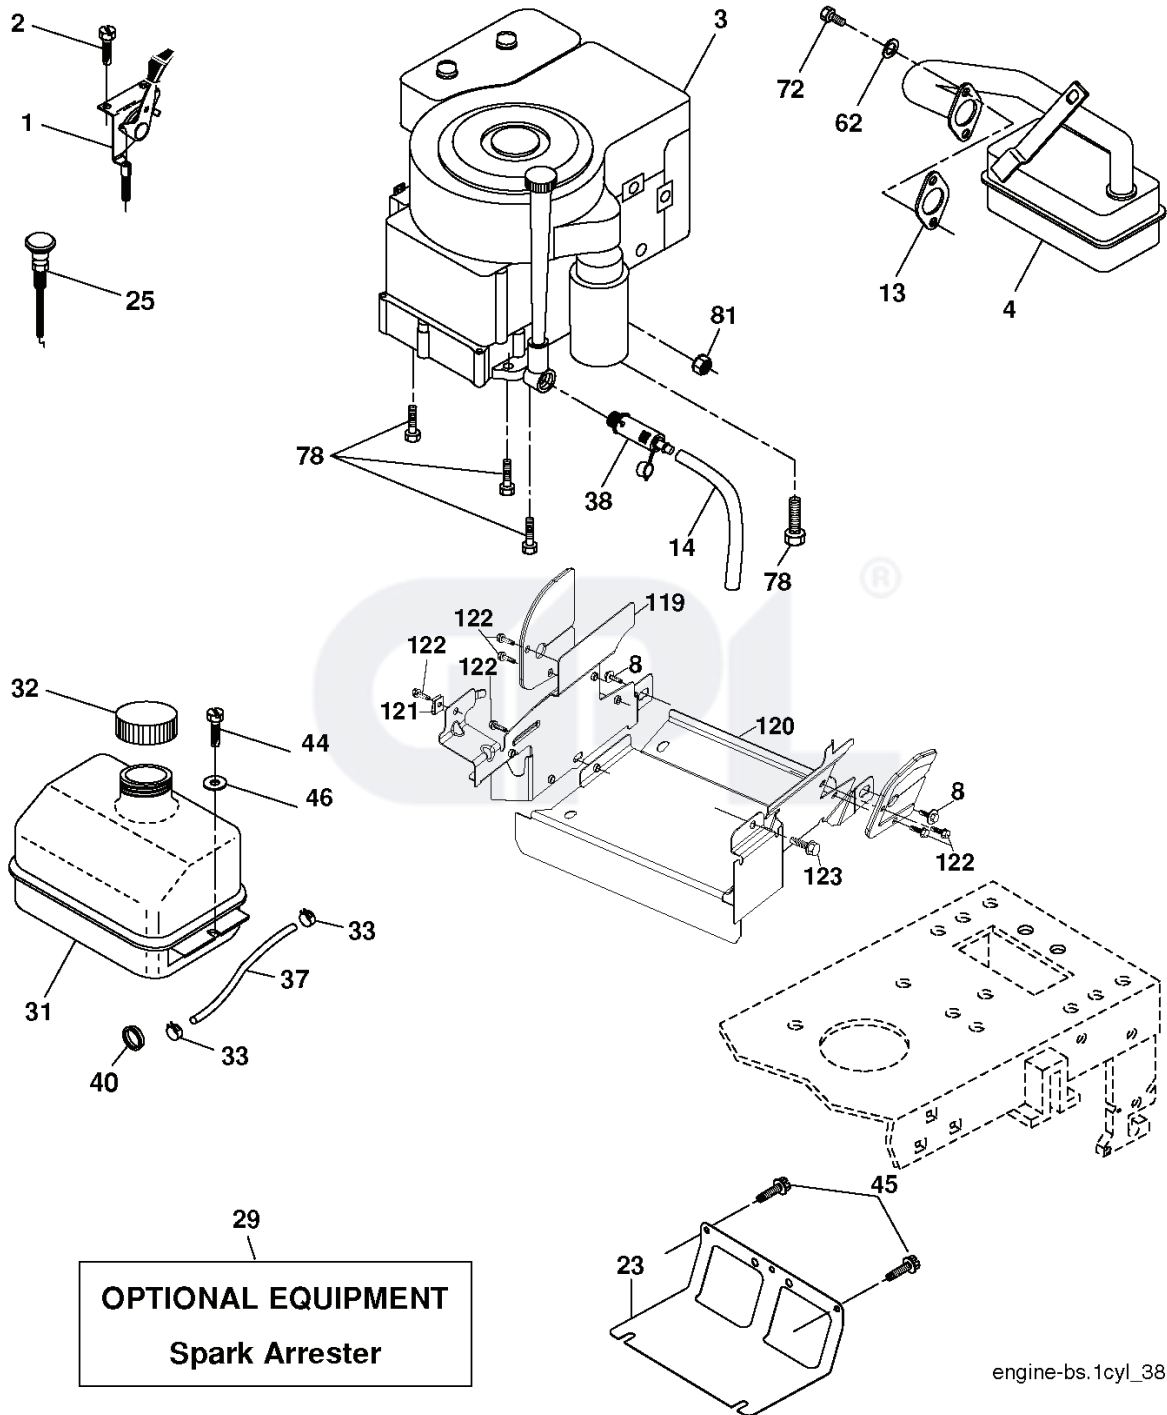

REF.	PART NO.	DESCRIPTION	REMARK	QTY.	KIT
1	532170551	THROTTLE CONTROL		1	
2	817720408	SCREW		1	
3				1	
4	532179758	MUFFLER		1	
8	532171877	BOLT		1	
13	532165291	GASKET		1	
14	532148456	TUBE		1	
23	532169837	HEAT SHIELD		1	
25	532190695	CONTROL CHOKE		1	
29	532137180	SPARK ARRESTER KIT		1	
31	532187750	TANK		1	
32	532197725	PLUG		1	
33	532123487	HOSE CLAMP		1	
37	532137040	HOSE		1	
38	532181654	PLUG		1	
40	532124028	BUSHING		1	
44	817670412	SCREW		1	
45	817000612	SCREW		1	
46	819091416	WASHER		1	
62	810040500	WASHER		1	
72	532192334	SCREW		1	
78	817060620	SCREW		1	
81	873510400	NUT		1	
119	532400601	PROTECTOR		1	
120	532400600	PROTECTOR		1	
121	532196688	NUT		1	
122	532137729	SCREW		1	
123	817670508	SCREW		1	
	PART NO.		REMARK		KIT