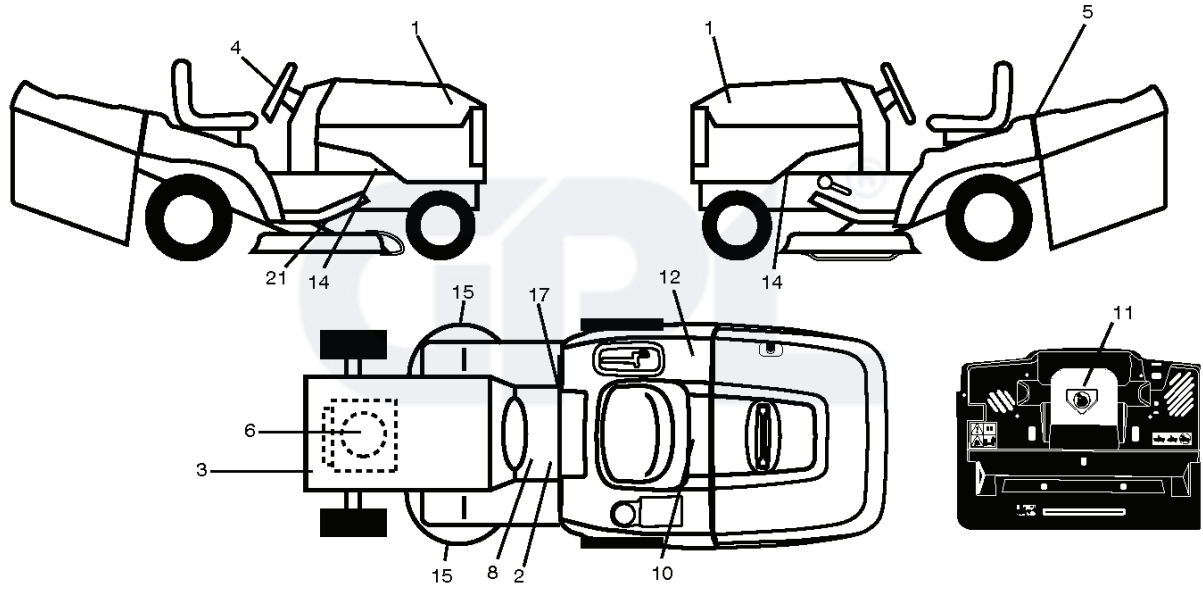

IGNITION SWITCH

POSITION	CIRCUIT "MAKE"
OFF	M+G+A1
RUN/OVERRIDE	B+A1
RUN	B+A1 L+A2
START	B + S + A1

03051

WIRING INSULATED CLIPS
NOTE: IF WIRING INSULATED CLIPS WERE REMOVED FOR SERVICING OF UNIT, THEY SHOULD BE REPLACED TO PROPERLY SECURE YOUR WIRING.

NON-REMOVABLE CONNECTIONS

RELAY

seat_ft.knob_13

REF.	PART NO.	DESCRIPTION	REMARK	QTY.	KIT
1	532401042	SIEGE CONDUCTEUR		1	
2	532140551	BRACKET		1	
3	871110616	SCREW		1	
4	819131610	WASHER		1	
5	532145006	CLIP		1	
6	873800600	NUT		1	
7	532124181	SPRING		1	
8	817000616	SCREW		1	
9	819131614	WASHER		1	
10	532195530	BERCEAU DE SIEGE CONDUCTEUR		1	
11	532166369	WING NUT		1	
12	532174648	BRACKET		1	
13	532121248	BUSHING		1	
14	872050412	BOLT		1	
15	532134300	SPACER		1	
16	532121250	SPRING		1	
17	532123976	LOCKNUT		1	
21	532171852	BOLT		1	
22	873800500	LOCK NUT		1	
23	871110814	BOLT		1	
24	819171912	WASHER		1	
25	532127018	BOLT		1	