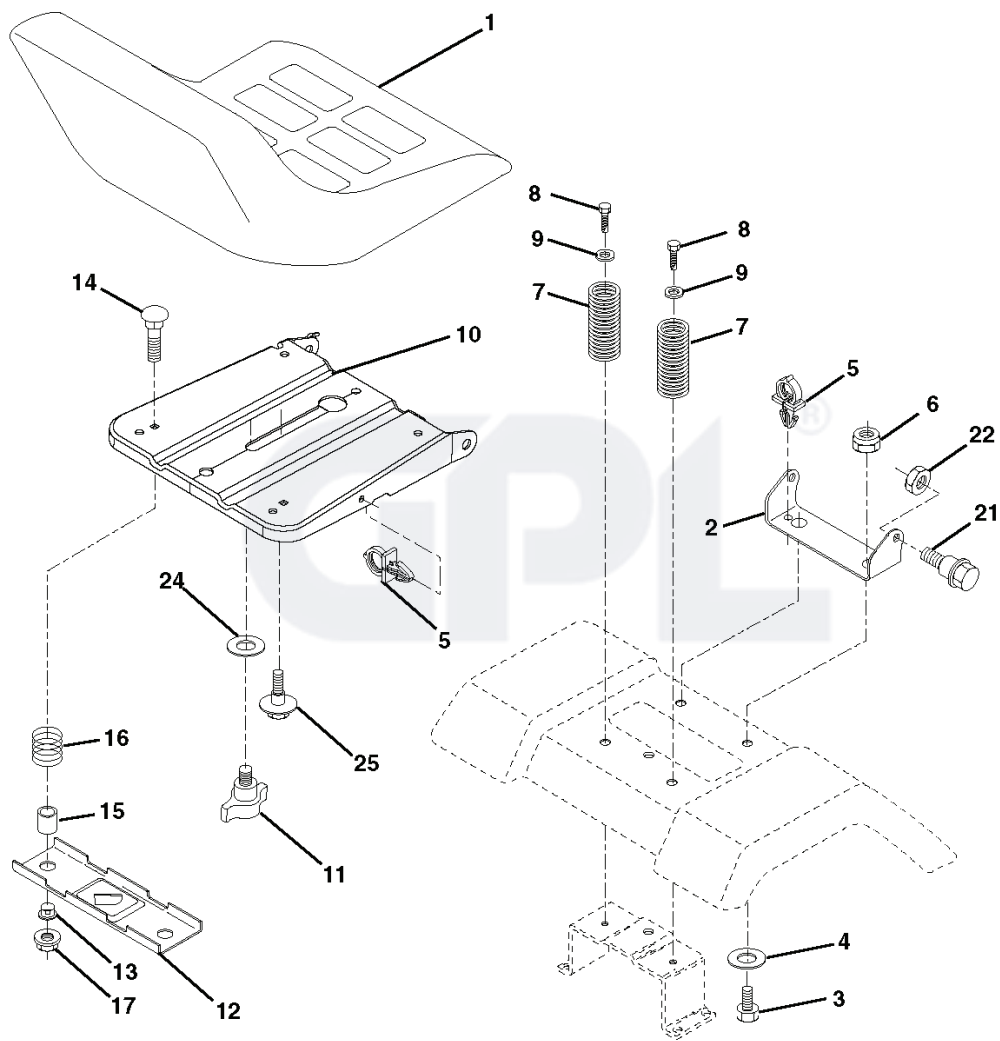

lift-rh.1piece_3

REF.	PART NO.	DESCRIPTION	REMARK	QTY.	KIT
1	532159460	WIRE		1	
2	532159471	LEVER		1	
3	532105767	PIN RETAINING SCREW		1	
4	812000002	RETAINER RING		1	
5	819211621	WASHER		1	
6	532120183	BEARING		1	
7	532109413	GRIP		1	
8	532124526	KNOB		1	
11	532165829	ROD		1	
12	532165831	ROD		1	
13	532124670	RETAINER RING		1	
15	532173288	LINK		1	
16	873350800	NUT		1	
17	532175689	BRACKET		1	
18	873800800	NUT		1	
19	532139868	LEVER		1	
20	532194209	SPRING		1	
31	532169865	BEARING		1	
32	873540600	NUT		1	

IGNITION SWITCH

POSITION	CIRCUIT "MAKE"
OFF	M+G+A1
RUN/OVERRIDE	B+A1
RUN	B+A1 L+A2
START	B + S + A1

03051

WIRING INSULATED CLIPS
NOTE: IF WIRING INSULATED CLIPS WERE REMOVED FOR SERVICING OF UNIT, THEY SHOULD BE REPLACED TO PROPERLY SECURE YOUR WIRING.

NON-REMOVABLE CONNECTIONS

RELAY

seat_ft.knob_13

REF.	PART NO.	DESCRIPTION	REMARK	QTY.	KIT
1	532401042	SIEGE CONDUCTEUR		1	
2	532140551	BRACKET		1	
3	871110616	SCREW		1	
4	819131610	WASHER		1	
5	532145006	CLIP		1	
6	873800600	NUT		1	
7	532124181	SPRING		1	
8	817000616	SCREW		1	
9	819131614	WASHER		1	
10	532195530	BERCEAU DE SIEGE CONDUCTEUR		1	
11	532166369	WING NUT		1	
12	532174648	BRACKET		1	
13	532121248	BUSHING		1	
14	872050412	BOLT		1	
15	532134300	SPACER		1	
16	532121250	SPRING		1	
17	532123976	LOCKNUT		1	
21	532171852	BOLT		1	
22	873800500	LOCK NUT		1	
23	871110814	BOLT		1	
24	819171912	WASHER		1	
25	532127018	BOLT		1	