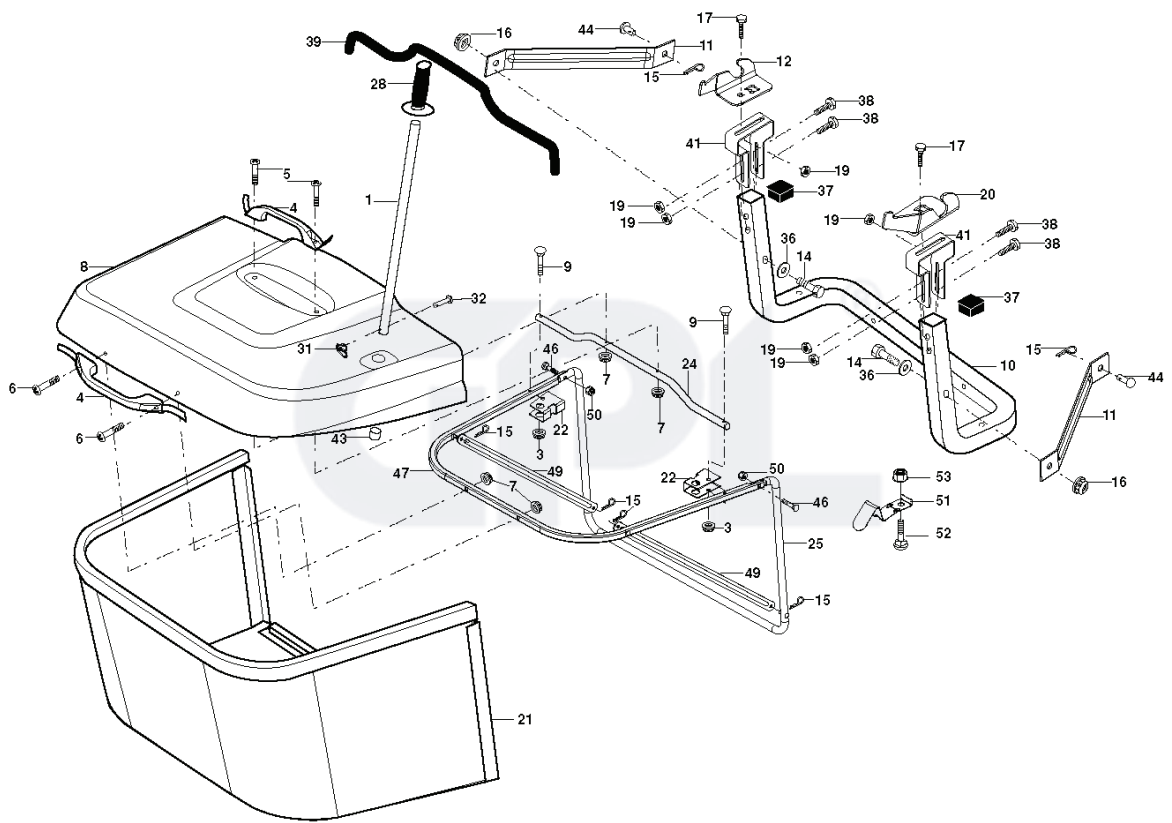

M12T92RB, 96061010202, 2009-08

SPARE PARTS LIST

REF.	PART NO.	DESCRIPTION	REMARK	QTY.	KIT
1	532186780	STEERING WHEEL		1	
2	532184706	SHAFT		1	
3	532169840	SPINDLE		1	
4	532169839	SPINDLE		1	
5	532124931	WASHER		1	
6	532121748	WASHER		1	
8	812000029	RETAINER RING		1	
10	532175121	ROD		1	
11	810040600	WASHER		1	
13	532136518	PIPE		1	
15	532145212	NUT		1	
17	532190753	ROD		1	
29	817000612	SCREW		1	
32	532170162	ROD		1	
33	819111216	WASHER		1	
34	810040500	WASHER		1	
35	873540500	NUT		1	
36	532155099	BUSHING		1	
37	532152927	SCREW		1	
38	532192916	INSERT DE VOLANT		1	
39	819113812	WASHER		1	
40	876540600	NUT		1	
41	532186737	ADAPTER		1	
42	532169633	SLEEVE		1	
43	532121749	WASHER		1	
44	532190752	SHAFT		1	
46	532121232	HUB CAP		1	
65	532160367	SPACER		1	
67	872110618	BOLT		1	
68	532169827	SHAFT		1	
71	532175146	STEERING GEAR		1	
82	532199978	SUPPORT ESSIEU AVANT		1	
87	532173966	WASHER		1	
88	532175118	BOLT		1	
91	532175553	SPRING		1	
95	532188967	WASHER		1	
97	874780564	BOLT		1	

WHEELS & TIRES

REF.	PART NO.	DESCRIPTION	REMARK	QTY.	KIT
1	532059192	CAP VALVE		1	
2	532065139	NIPPLE		1	
3	532106222	TIRE		1	
4	532059904	HOSE		1	
5	532183337	RIM		1	
6	532124957	FITTING		1	
7	532124959	BEARING		1	
8	532183338	RIM ASSY		1	
9	532106268	TIRE		1	
10	532124926	HOSE		1	
11	532175039	HUB CAP		1	
--	532144334	SEALING FOAM		1	