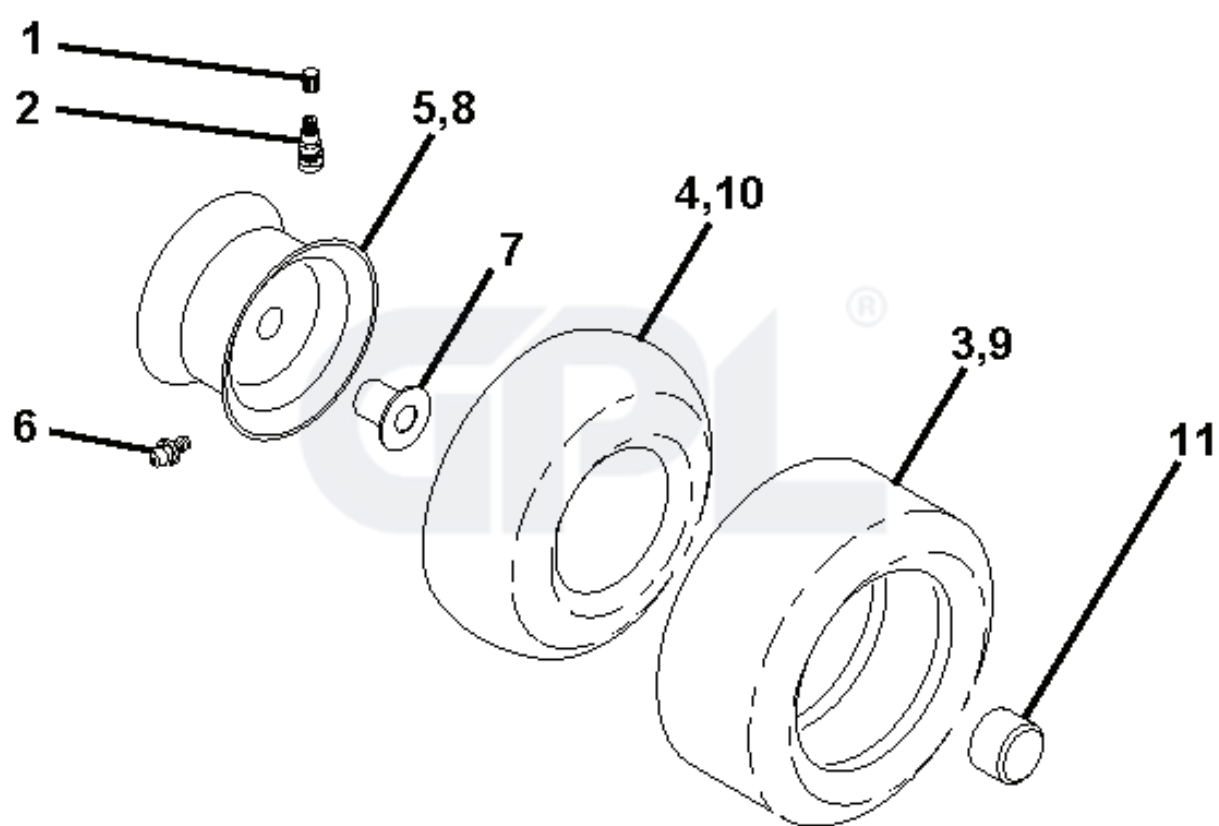

REF.	PART NO.	DESCRIPTION	REMARK	QTY.	KIT
1	532059192	CAP VALVE		1	
2	532065139	NIPPLE		1	
3	532124157	TIRE	Front 15 x 6 - 6	1	
4	532059904	HOSE	Front (Service Item Only)	1	
5	532125121	RIM	Front 6"	1	
6	532124957	FITTING	(Front Wheel Only)	1	
7	532124959	BEARING	(Front Wheel Only)	1	
8	532125122	RIM	Rear 8"	1	
9	532123969	TIRE	Rear 18 x 8.5-8	1	
10	532124926	HOSE	Rear (Service Item Only)	1	
11	532175039	HUB CAP		1	
	PART NO.		REMARK		KIT