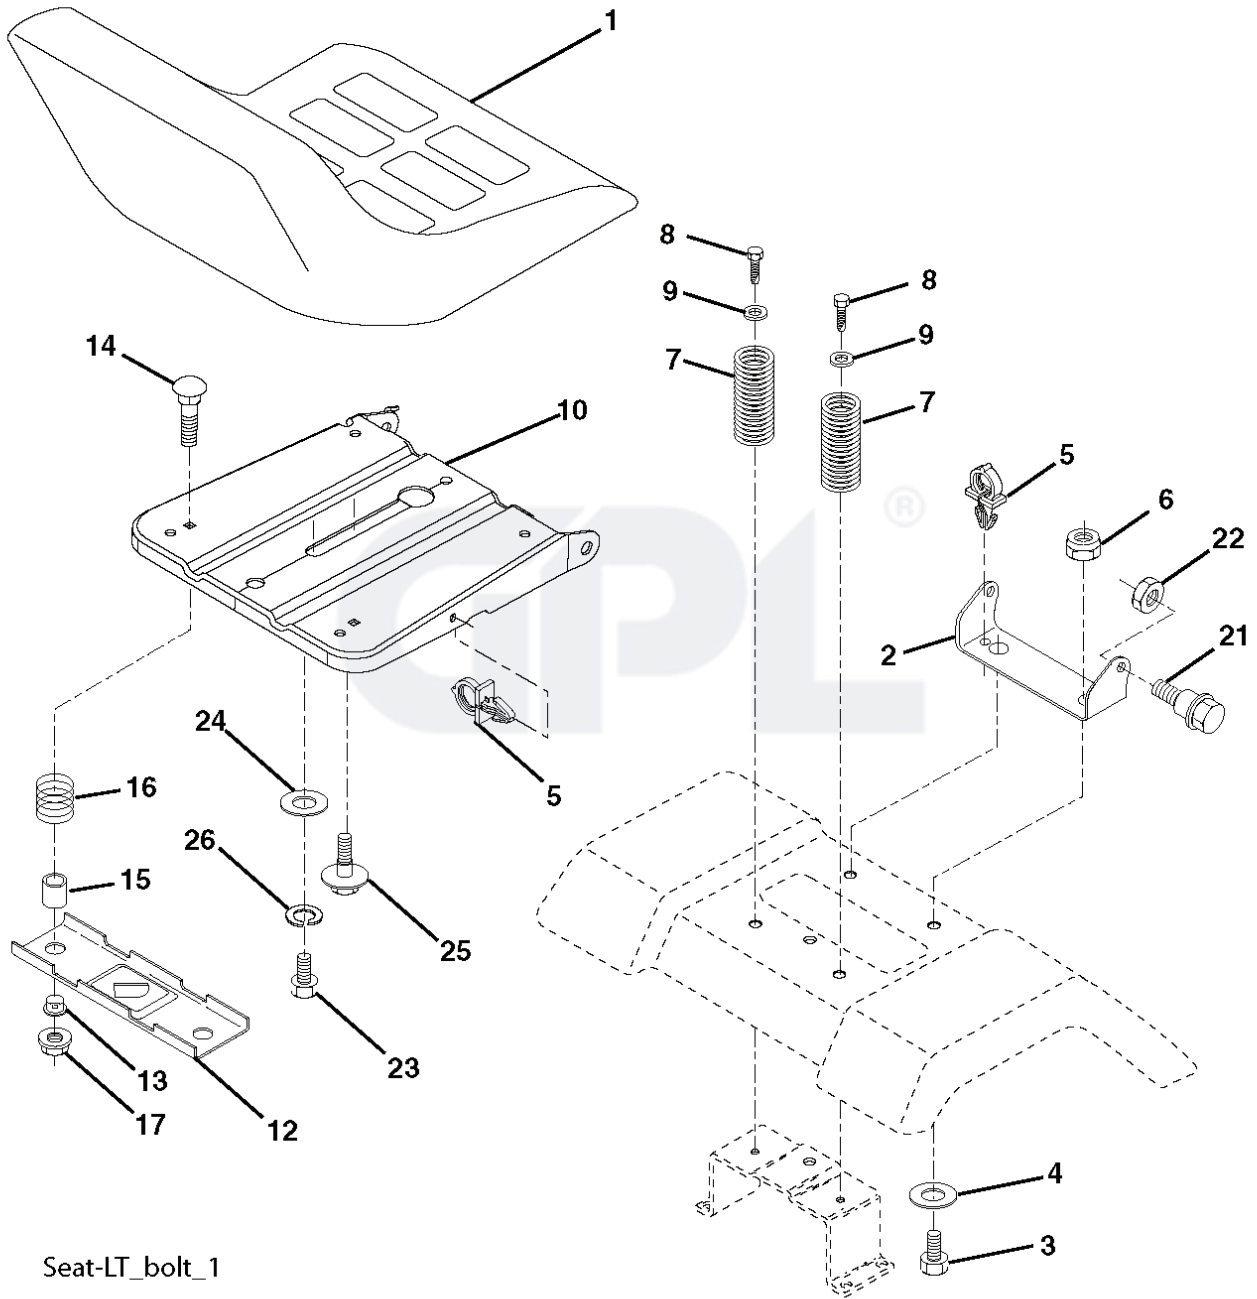

Seat-LT_bolt_1

REF.	PART NO.	DESCRIPTION	REMARK	QTY.	KIT
1	532401042	SIEGE CONDUCTEUR		1	
2	532140551	BRACKET		1	
3	871110616	SCREW		1	
4	819131610	WASHER		1	
5	532145006	CLIP		1	
6	873800600	NUT		1	
7	532124181	SPRING		1	
8	817000616	SCREW		1	
9	819131614	WASHER		1	
10	532195530	BERCEAU DE SIEGE CONDUCTEUR		1	
12	532174648	BRACKET		1	
13	532121248	BUSHING		1	
14	872050412	BOLT		1	
15	532134300	SPACER		1	
16	532121250	SPRING		1	
17	532123976	LOCKNUT		1	
21	532171852	BOLT		1	
22	873800500	LOCK NUT		1	
23	871110814	BOLT		1	
24	819171912	WASHER		1	
25	532127018	BOLT		1	
26	810040800	WASHER		1