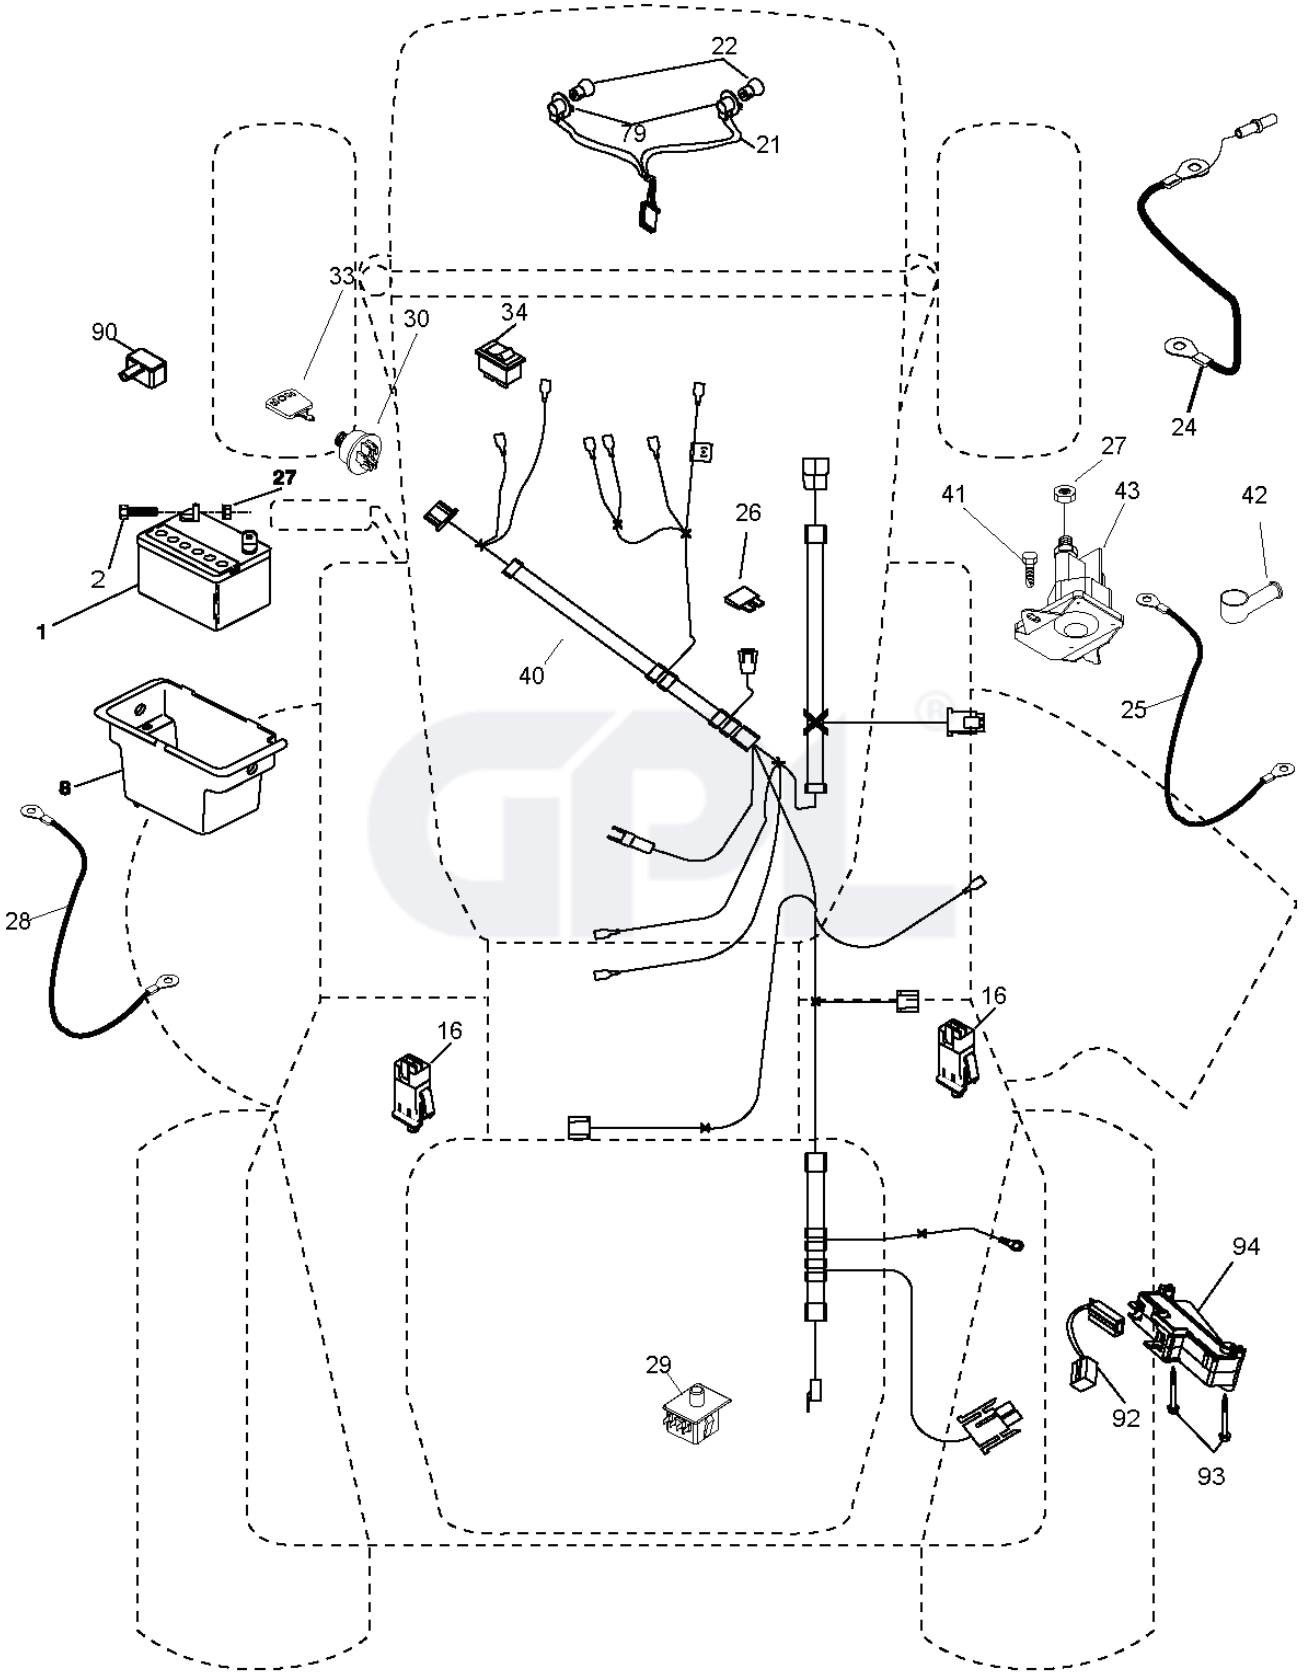

L02

REF.	PART NO.	DESCRIPTION	REMARK	QTY.	KIT
1	532163465	BATTERY		1	
2	874760412	BOLT		1	
8	532176689	BATTERY BOX		1	
16	532176138	MICRO SWITCH		1	
21	532183759	HARNESS		1	
22	532004152	BULB		1	
24	532421297	CABLE		1	
25	532421299	CABLE		1	
26	532175158	FUSE		1	
27	873510400	NUT		1	
28	532421298	CABLE		1	
29	532192749	SWITCH.SEAT.DP W/RAMPS		1	
30	532193350	IGNITION MODULE		1	
33	532411935	KEY		1	
34	532110712	SWITCH		1	
40	532197428	CABLE ASSY		1	
41	871110408	BOLT		1	
42	532131563	COVER		1	
43	532192507	SOLENOID		1	
79	532175242	HOLDER		1	
90	532435395	TERMINAL COVER		1	
92	532196615	CABLE ASSY		1	
93	532192540	SCREW		1	
94	532191834	MODULE.REVERSE.ROS		1