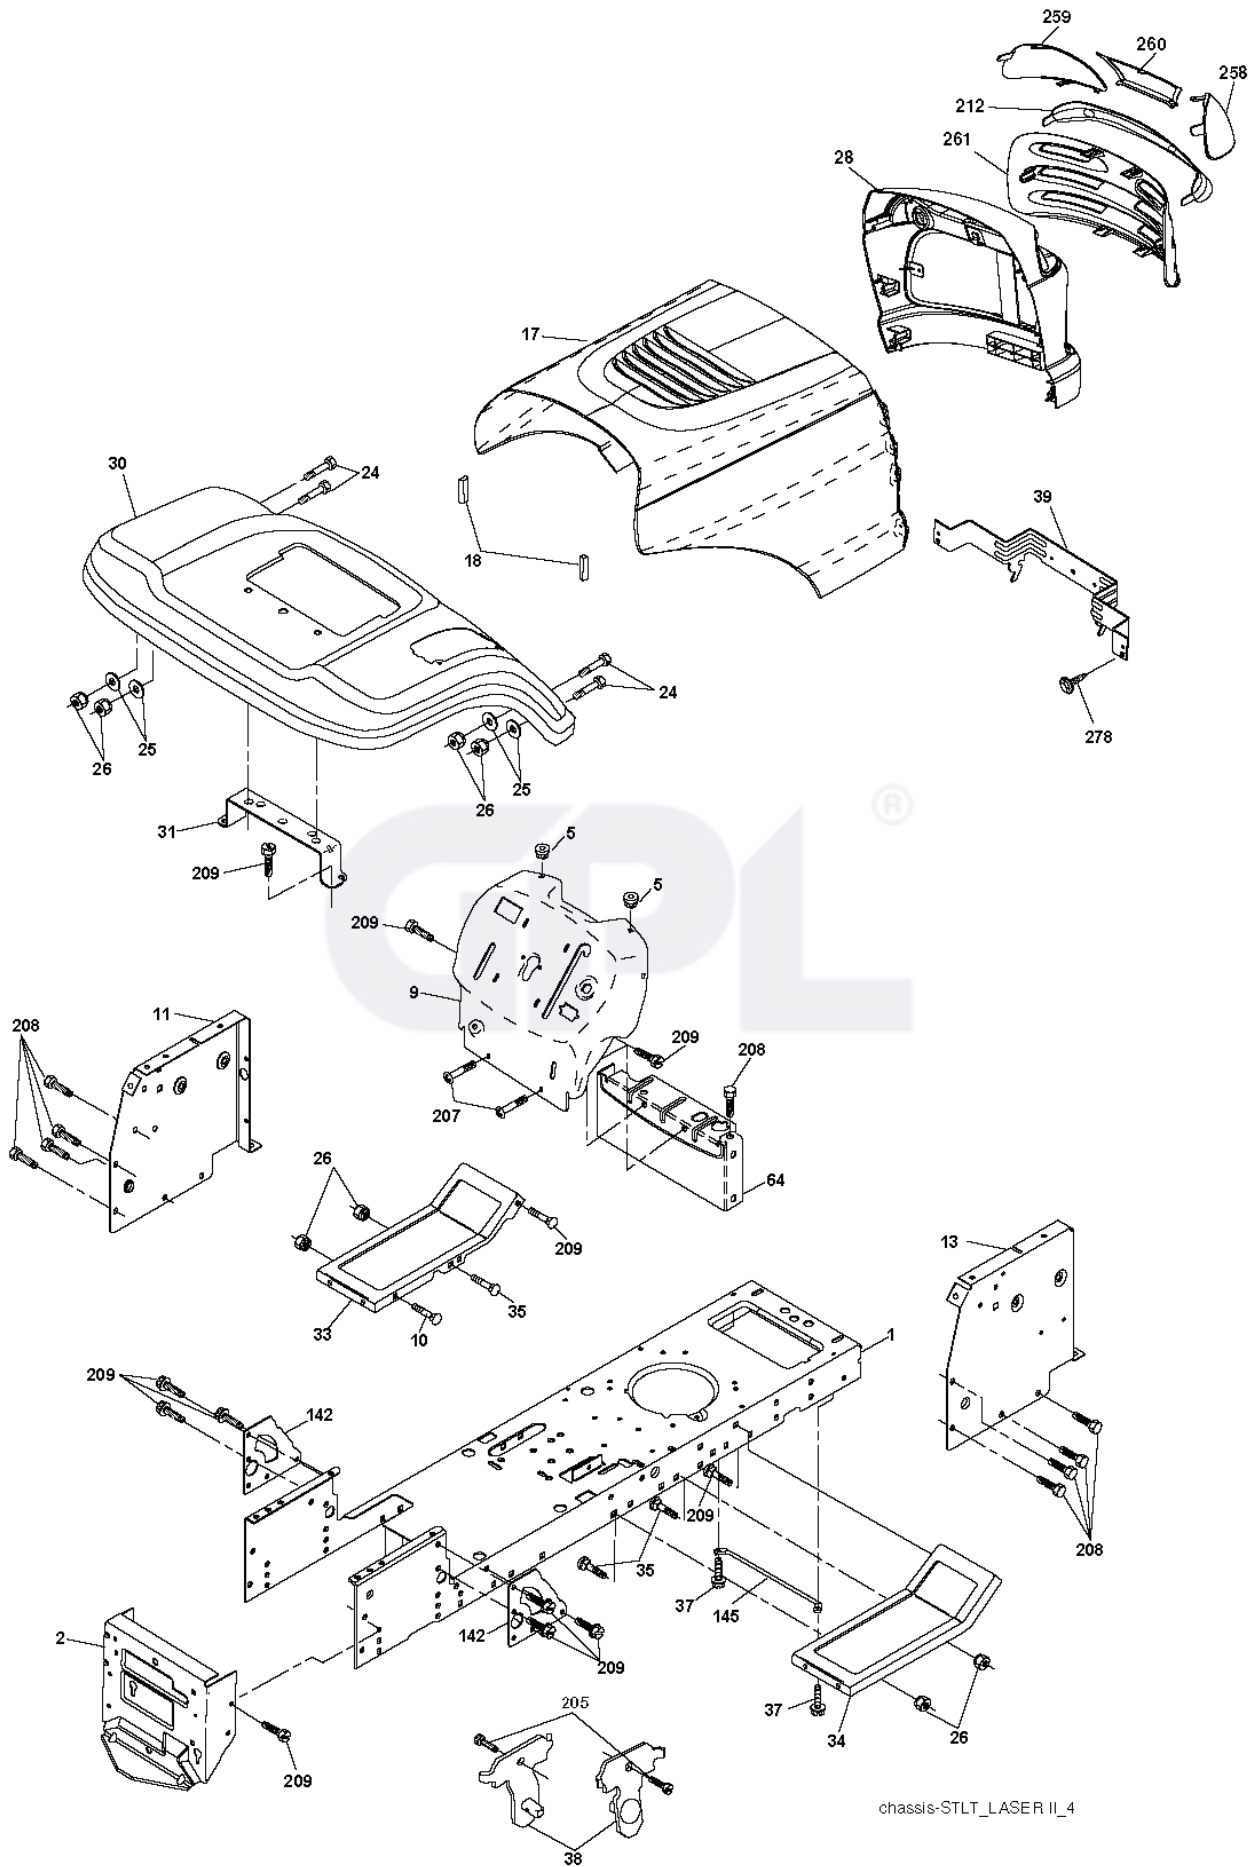

chassis-STLT_LASER II_4

REF.	PART NO.	DESCRIPTION	REMARK	QTY.	KIT
1	532174619	FRAME		1	
2	532176554	PLATE		1	
5	532155272	DAMPER		1	
9	532194822	DASH		1	
10	872140608	BOLT		1	
11	532174996	DASHBOARD		1	
13	532181719	DASHBOARD		1	
17	532182716	HOOD		1	
18	532184921	BUMPER		1	
24	874780616	BOLT		1	
25	819131312	WASHER		1	
26	873800600	NUT		1	
28	532431522	GRILLE		1	
30	532194198	FENDER		1	
31	532136619	ROD		1	
33	532182507	FOOT REST, LH		1	
34	532182508	FOOT REST, RH		1	
35	8721110606	BOLT		1	
37	817490508	SCREW		1	
38	532175710	BRACKET		1	
39	532407807	BRACKET		1	
64	532154798	PANEL		1	
142	532175702	PLATE		1	
145	532409167	ROD		1	
205	817490608	SCREW		1	
207	817670508	SCREW		1	
208	817670608	SCREW		1	
209	817000612	SCREW		1	
212	532184248	INSERT		1	
258	532190507	LENS		1	
259	532190508	LENS		1	
260	532408382	COVER		1	
261	532408395	COVER		1	
278	532416358	SCREW		1	
--	532005479	PLUG		1