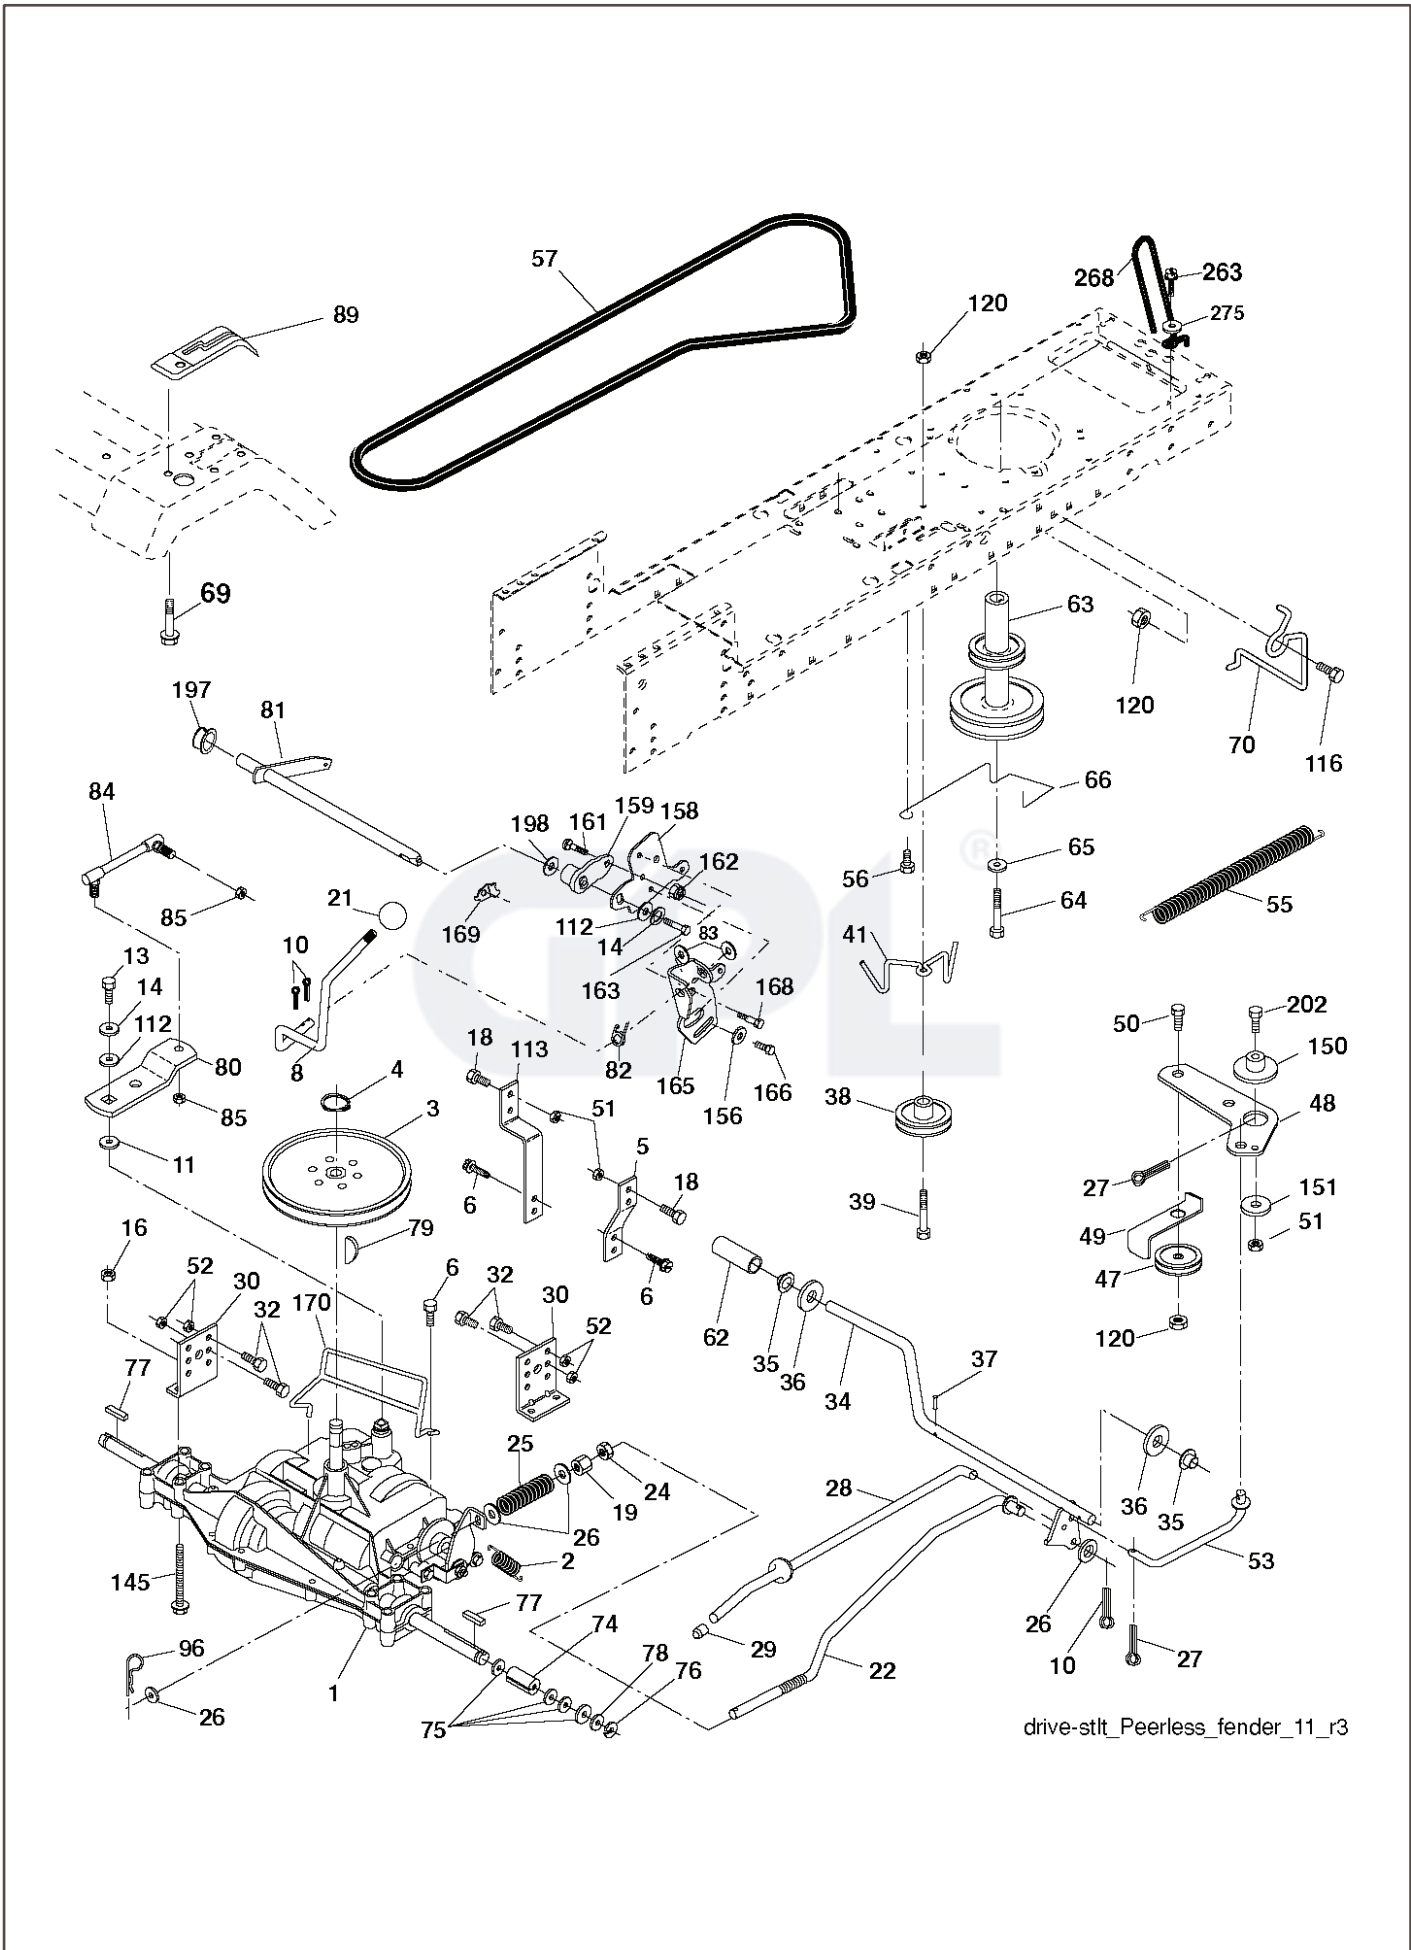

drive-stll_Peerless_fender_11_r3

REF.	PART NO.	DESCRIPTION	REMARK	QTY.	KIT
1	000000000	W/O DESCRIPTION	Transaxle Peerless, Model 206-545C	1	
2	532146682	SPRING		1	
3	532123666	PULLEY		1	
4	812000028	CLIP		1	
5	532121520	BRACKET		1	
6	817060512	SCREW		1	
8	532192706	LEVER		1	
10	876020416	SPLIT PIN		1	
11	532105701	WASHER		1	
13	874550412	BOLT		1	
14	810040400	WASHER		1	
16	873800500	LOCK NUT		1	
18	874780616	BOLT		1	
19	873800600	NUT		1	
21	532106933	KNOB		1	
22	532130804	ROD		1	
24	873350600	NUT		1	
25	532106888	SPRING		1	
26	819131316	WASHER		1	
27	876020412	SPLIT PIN		1	
28	532175765	SHAFT		1	
29	532071673	COVER		1	
30	532174973	BRACKET		1	
32	874760512	BOLT		1	
34	532175578	SHAFT		1	
35	532120183	BEARING		1	
36	819211616	WASHER		1	
37	532124963	PIN RETAINING SCREW		1	
38	532179114	PULLEY		1	
39	872110622	BOLT		1	
41	532175556	BELT GUIDE		1	
47	532127783	PULLEY		1	
48	532154407	GUIDE		1	
49	532123205	BELT GUIDE		1	
50	872110612	BOLT		1	
51	873680600	NUT		1	
52	873680500	NUT		1	
53	532199652	TIGE DE TENSION POULIE		1	
55	532105709	SPRING		1	
56	817060620	SCREW		1	
57	532138255	BELT		1	
62	532124872	PEDAL RUBBER		1	
63	532175410	PULLEY		1	
64	532173937	BOLT		1	
65	810040700	WASHER		1	
66	532154778	TENSIONER		1	
69	532142432	SCREW		1	
70	532134683	BELT GUIDE		1	
74	532137057	SPACER		1	
75	532121749	WASHER		1	
76	812000001	RETAINER RING		1	
77	532123583	KEY		1	
78	532121748	WASHER		1	
79	532125096	WOODRUFF KEY		1	
80	532131486	ROD		1	
81	532165594	SHAFT		1	
82	532165711	SPRING		1	
83	819171216	WASHER		1	
84	532166228	LINK		1	
85	532150360	NUT		1	
89	532194971	CONSOLE SHIFT LT		1	
96	532124788	RETAINER RING		1	
112	819091210	WASHER		1	
113	532127285	BRACKET		1	
116	872140608	BOLT		1	
120	873900600	NUT		1	
145	874490540	BOLT		1	
150	532175456	SPACER		1	
151	819133210	WASHER		1	
156	532166002	WASHER		1	
158	532165589	BRACKET		1	
159	532183900	LEVER		1	
161	872140406	BOLT		1	
162	873680400	NUT		1	
163	874780416	BOLT		1	
165	532165623	BRACKET		1	
166	817490510	SCREW		1