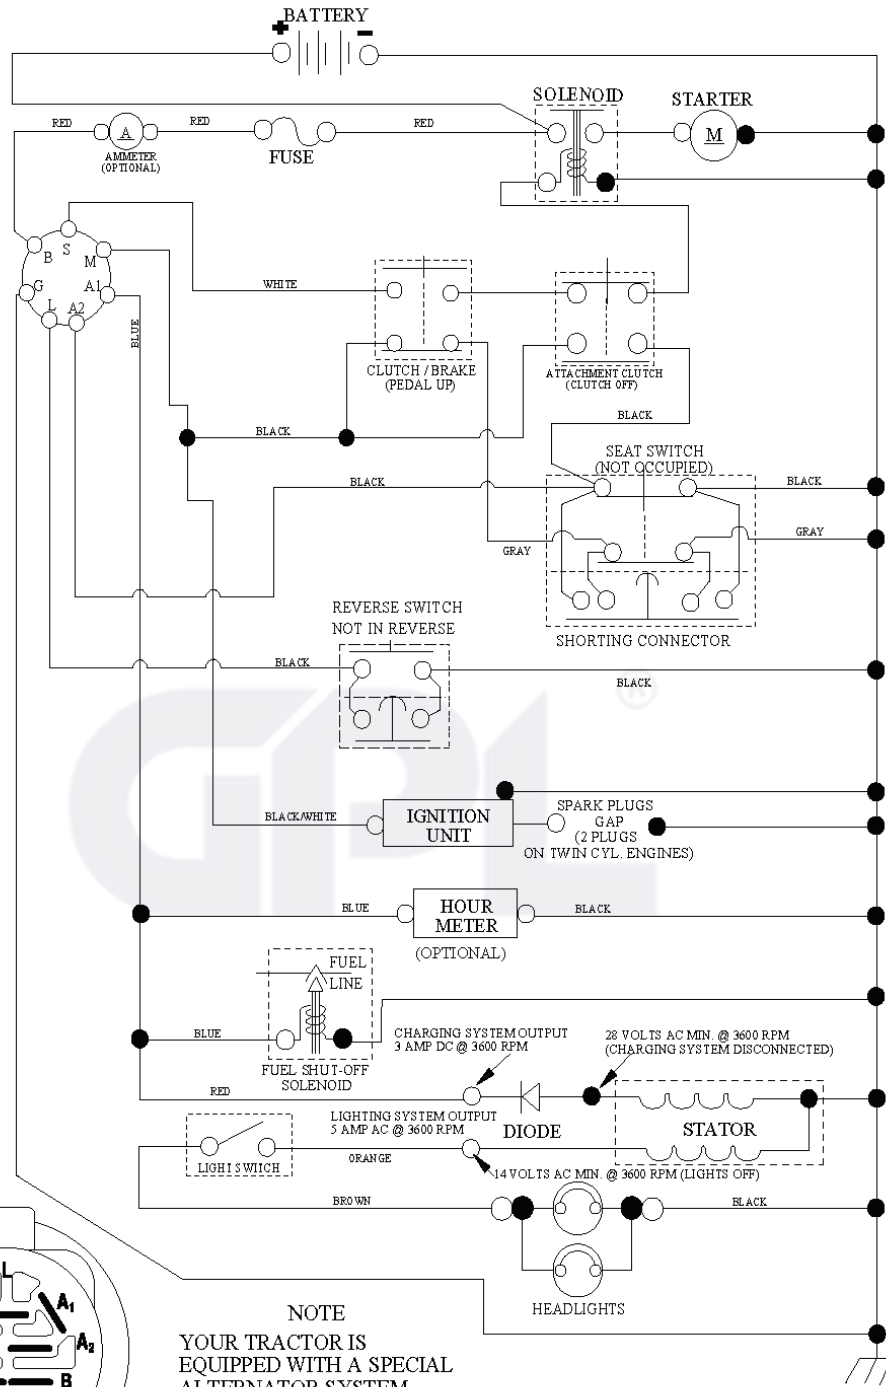

REF.	PART NO.	DESCRIPTION	REMARK	QTY.	KIT
1	532192556	DECK SHELL		1	
2	872140506	BOLT		1	
3	532138017	BRACKE		1	
4	532192568	SUPPORT CARTER ARRIERE		1	
5	532124670	RETAINER RING		1	
6	532178024	LEVER		1	
7	873800500	LOCK NUT		1	
8	532193003	SCREW		1	
11	532193957	RIDE ON BLADE		1	
13	532192872	SHAFT ASSY		1	
14	532187281	BEARING HOUSING		1	
15	532110485	BEARING		1	
18	872140505	BOLT		1	
19	532132827	SPEC. BOLT		1	
20	532400095	BAFFLE		1	
21	873680500	NUT		1	
23	532192557	HINGE		1	
24	532105304	HUB CAP		1	
25	532197026	TORSION SPRING		1	
26	532110452	NUT		1	
27	532401472	DEFLECTOR		1	
29	532131491	SHAFT		1	
30	532173984	SCREW		1	
31	532187690	WASHER		1	
32	532153532	PULLEY		1	
33	532400234	NUT		1	
36	532131494	PULLEY		1	
37	532193198	PULLEY		1	
40	873680600	NUT		1	
45	532124788	RETAINER RING		1	
55	532133840	LEVER		1	
56	532165723	SPACER		1	
67	532106932	KNOB		1	
68	532193214	BELT		1	
72	532193216	RESSORT RETOUR FREIN DE LAME		1	
89	819131311	WASHER		1	
101	532192573	COVER		1	
102	871081010	SCREW		1	
103	819061216	WASHER		1	
104	810071000	WASHER		1	
105	532160793	LATCH		1	
106	532125004	NUT		1	
107	532133502	SPACER		1	
108	532133503	LEVER		1	
122	532410189	ROD		1	
123	532410190	ROD		1	
144	532193414	BELT GUIDE		1	
148	532169022	SPRING		1	
149	532165898	SPRING		1	
150	819091210	WASHER		1	
152	532193235	CABLE		1	
158	817720408	SCREW		1	
185	532188234	CABLE		1	
186	817490644	SCREW		1	
187	532193412	BELT GUIDE		1	
188	532165891	BOLT		1	
189	532192559	SUPPORT BRAS DE FREIN		1	
190	532192560	ARM		1	
191	532192561	SPACER		1	
193	532193413	BELT GUIDE		1	
194	532194105	GARDE DE FREIN DE LAME		1	
195	819133210	WASHER		1	
208	817670608	SCREW		1	
214	532193782	BOLT		1	
--	532192558	FREIN DE LAME CPT.	Brake Assembly (Includes Stand, Arm and Guard Components)	1	
--	532192870	SPINDLE	Mandrel Assembly (Includes housing, shaft assembly, and bearing only - pulley/nut/washer and blade bolt/washers not included)	1	
--	532432031	CUTTING DECK		1	