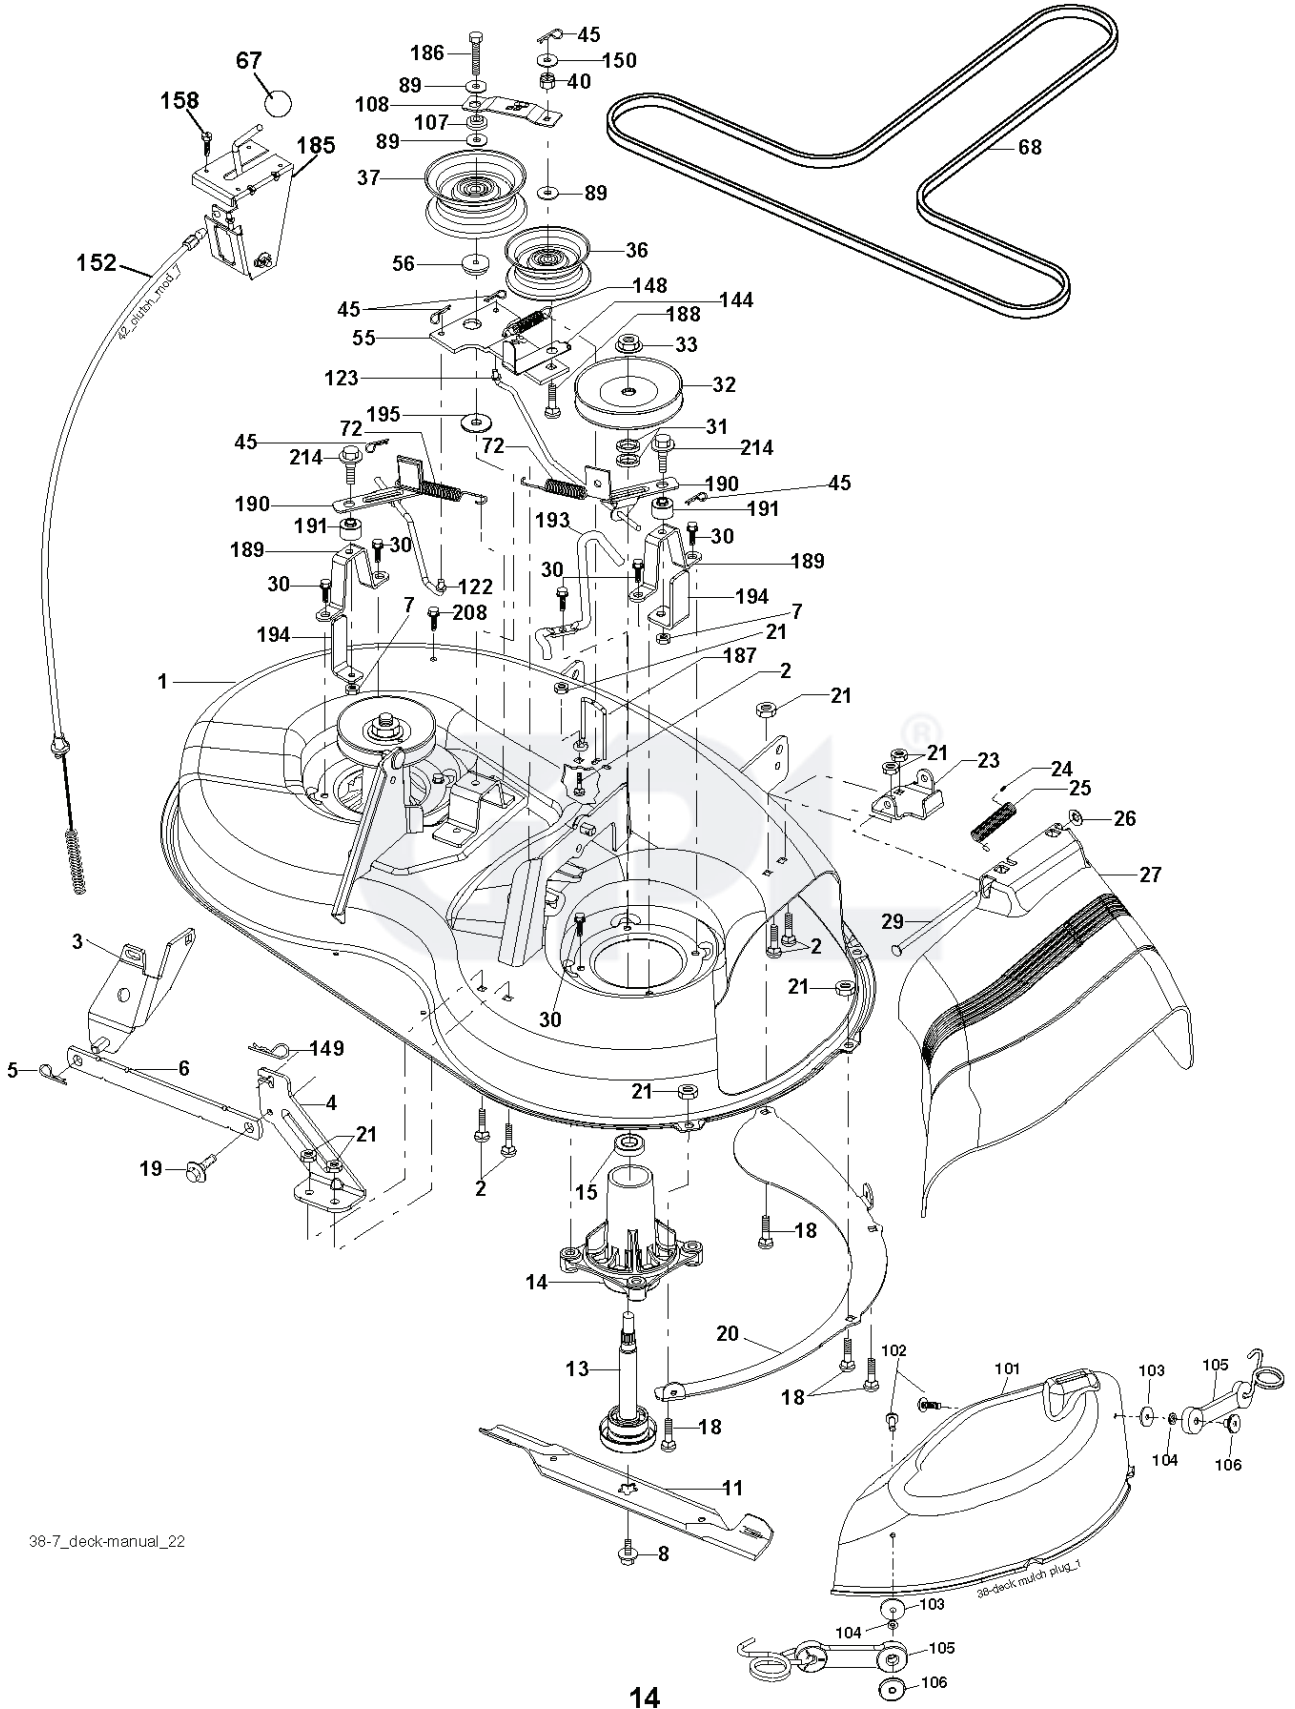

REF.	PART NO.	DESCRIPTION	REMARK	QTY.	KIT
1	532192556	DECK SHELL		1	
2	872140506	BOLT		1	
3	532138017	BRACKE		1	
4	532192568	SUPPORT CARTER ARRIERE		1	
5	532124670	RETAINER RING		1	
6	532178024	LEVER		1	
7	873800500	LOCK NUT		1	
8	532193003	SCREW		1	
11	532193957	RIDE ON BLADE		1	
13	532192872	SHAFT ASSY		1	
14	532187281	BEARING HOUSING		1	
15	532110485	BEARING		1	
18	872140505	BOLT		1	
19	532132827	SPEC. BOLT		1	
20	532400095	BAFFLE		1	
21	873680500	NUT		1	
23	532192557	HINGE		1	
24	532105304	HUB CAP		1	
25	532197026	TORSION SPRING		1	
26	532110452	NUT		1	
27	532401472	DEFLECTOR		1	
29	532131491	SHAFT		1	
30	532173984	SCREW		1	
31	532187690	WASHER		1	
32	532153532	PULLEY		1	
33	532400234	NUT		1	
36	532131494	PULLEY		1	
37	532193198	PULLEY		1	
40	873680600	NUT		1	
45	532124788	RETAINER RING		1	
55	532133840	LEVER		1	
56	532165723	SPACER		1	
67	532106932	KNOB		1	
68	532193214	BELT		1	
72	532193216	RESSORT RETOUR FREIN DE LAME		1	
89	819131311	WASHER		1	
101	532192573	COVER		1	
102	871081010	SCREW		1	
103	819061216	WASHER		1	
104	810071000	WASHER		1	
105	532160793	LATCH		1	
106	532125004	NUT		1	
107	532133502	SPACER		1	
108	532133503	LEVER		1	
122	532410189	ROD		1	
123	532410190	ROD		1	
144	532193414	BELT GUIDE		1	
148	532169022	SPRING		1	
149	532165898	SPRING		1	
150	819091210	WASHER		1	
152	532193235	CABLE		1	
158	817720408	SCREW		1	
185	532188234	CABLE		1	
186	817490644	SCREW		1	
187	532193412	BELT GUIDE		1	
188	532165891	BOLT		1	
189	532192559	SUPPORT BRAS DE FREIN		1	
190	532192560	ARM		1	
191	532192561	SPACER		1	
193	532193413	BELT GUIDE		1	
194	532194105	GARDE DE FREIN DE LAME		1	
195	819133210	WASHER		1	
208	817670608	SCREW		1	
214	532193782	BOLT		1	
--	532192558	FREIN DE LAME CPT.	Brake Assembly (Includes Stand, Arm and Guard Components)	1	
--	532192870	SPINDLE	Mandrel Assembly (Includes housing, shaft assembly, and bearing only - pulley/nut/washer and blade bolt/washers not included)	1	
--	532432031	CUTTING DECK		1	