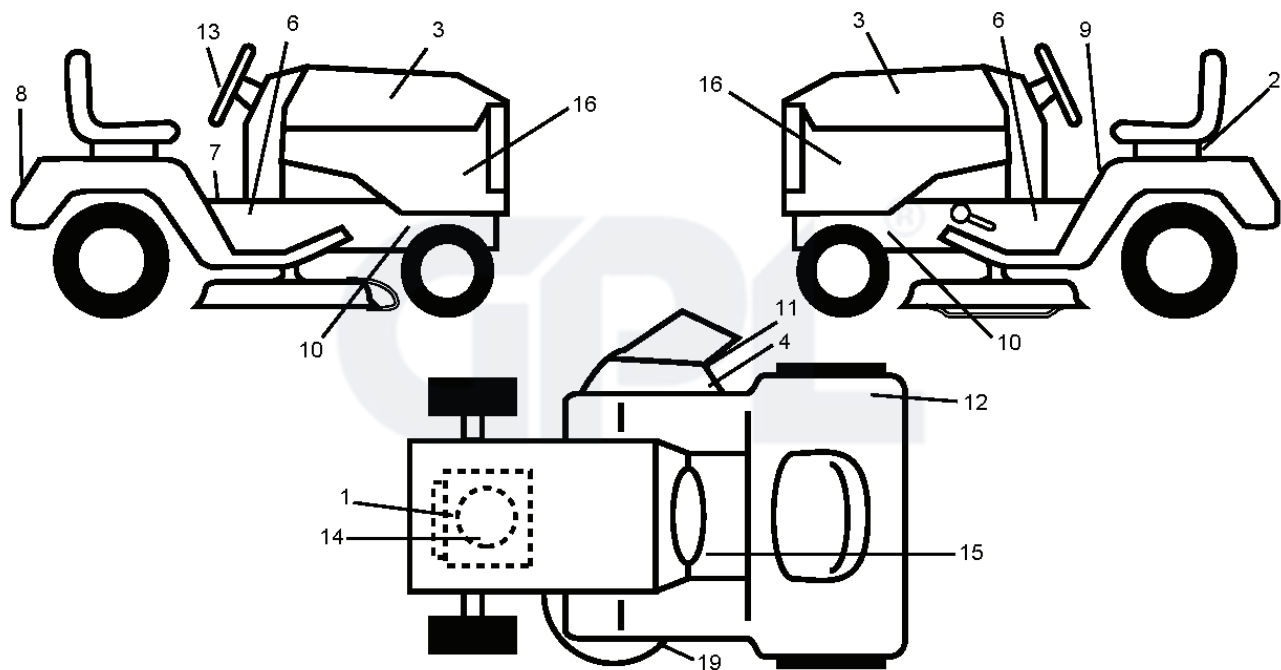

REF.	PART NO.	DESCRIPTION	REMARK	QTY.	KIT
1	532196841	DECAL		1	
2	532145005	DECAL		1	
3	532437824	DECAL		1	
4	532196357	DECALC."DANGER DEFLECTEUR"		1	
6	532185651	DECAL		1	
7	532140837	DECAL		1	
8	532437833	DECAL		1	
9	532400389	LABEL		1	
10	532159736	DECAL		1	
11	532182166	DECAL		1	
12	532180432	DECAL		1	
13	532437966	DECAL		1	
14	532437410	DECAL		1	
15	532159737	DECAL		1	
16	532438032	DECAL		1	
19	532194302	DECALC.SCHEMA MONTAGE		1	
--	532162598	DECAL		1	
--	532138311	DECAL		1