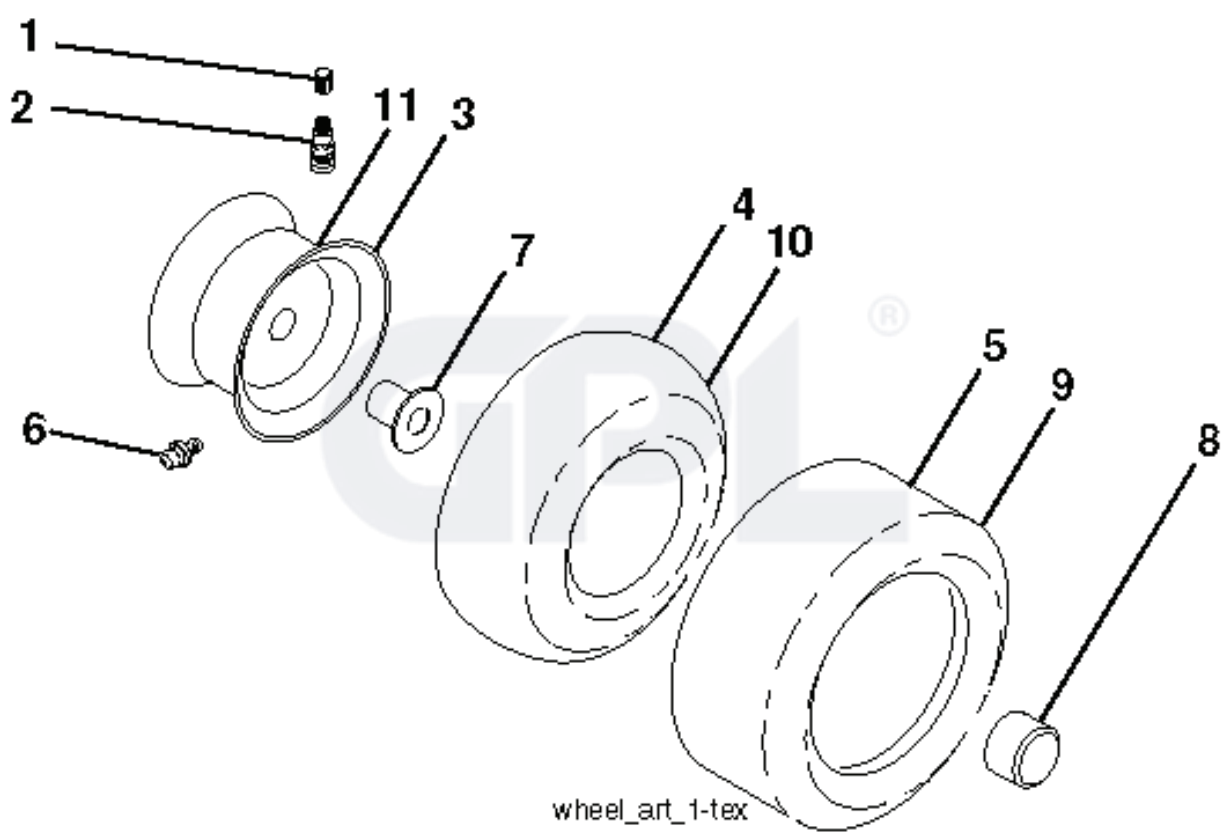

REF.	PART NO.	DESCRIPTION	REMARK	QTY.	KIT
1	532059192	CAP VALVE		1	
2	532065139	NIPPLE		1	
3	532125121	RIM	FRONT	1	
4	532059904	HOSE	(Service Item Only)	1	
5	532106222	TIRE	FRONT	1	
6	532124957	FITTING	(Front Wheel Only)	1	
7	532124959	BEARING	(Front Wheel Only)	1	
8	532193268	HUB CAP		1	
9	532124635	TIRE	REAR	1	
10	532124926	HOSE	(Service Item Only)	1	
11	532125122	RIM	REAR	1