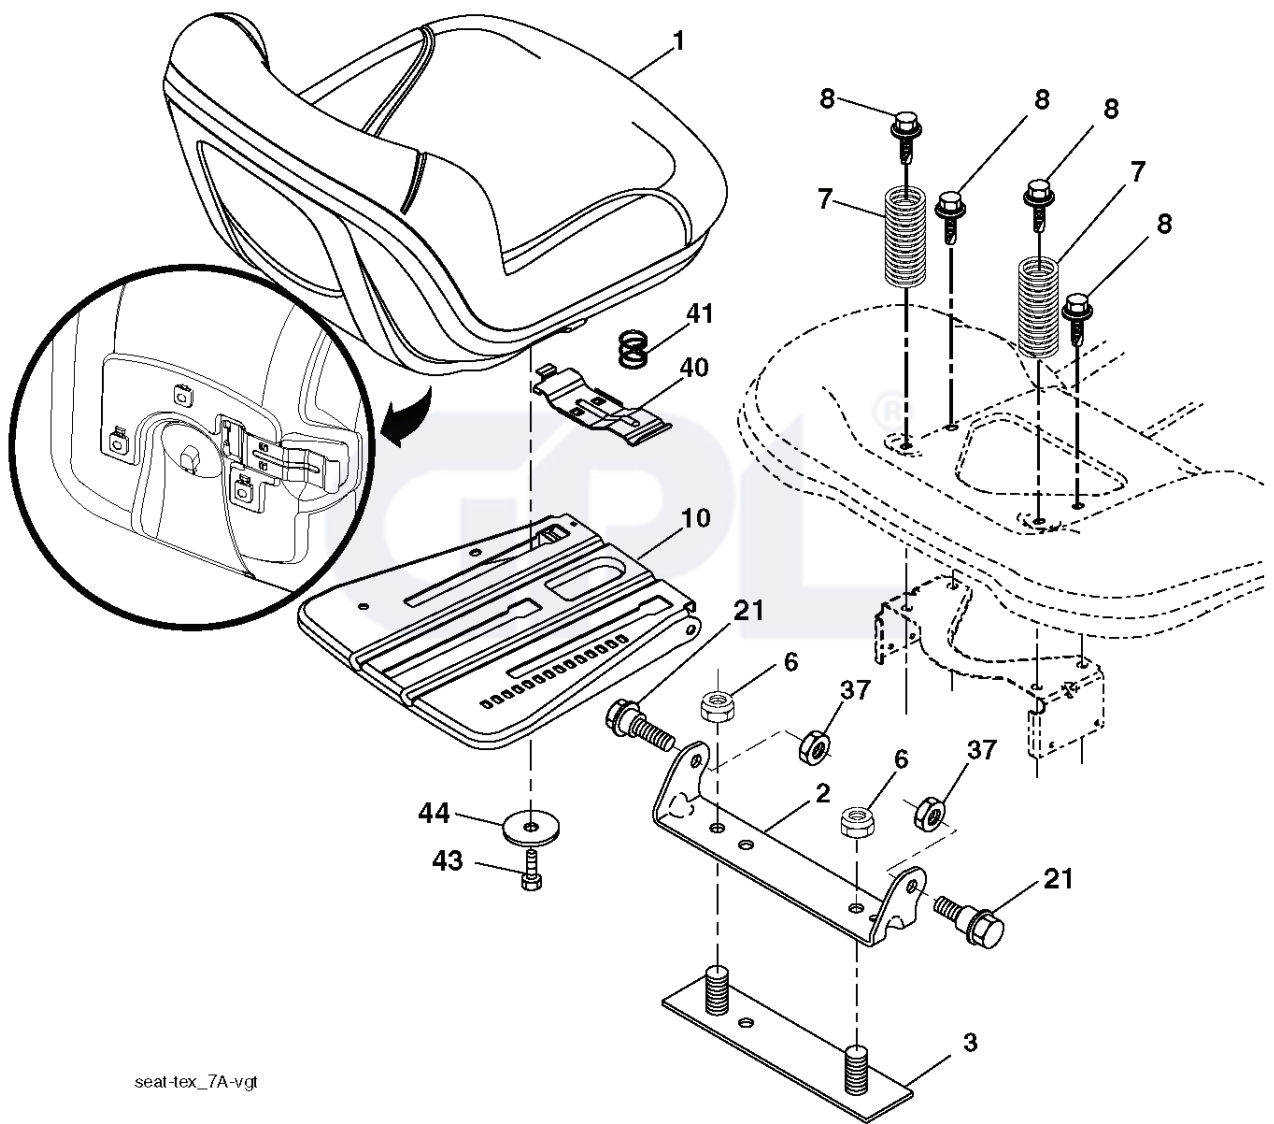

**IGNITION SWITCH**

POSITION	CIRCUIT	"MAKE"
OFF	M+G+A1	
RUN/OVERRIDE	B+A1	
RUN	B+A1	L+A2
START	B+S+A1	

CHASSIS HARNESS CONNECTOR (MATING SIDE)

DASH HARNESS CONNECTOR (MATING SIDE)

**WIRING INSULATED CLIPS**  
 NOTE: IF WIRING INSULATED CLIPS WERE REMOVED FOR SERVICING OF UNIT, THEY SHOULD BE RE-INSTALLED TO PROPERLY SECURE YOUR WIRING.

NON-REMOVABLE CONNECTIONS

REMOVABLE CONNECTIONS

seat-tex\_7A-vgt

---

REF.	PART NO.	DESCRIPTION	REMARK	QTY.	KIT
1	581462101	SEAT		0	
2	532180166	BRACKET		0	
3	532140675	STRAP		0	
6	873800600	NUT		0	
7	532124181	SPRING		0	
8	532171877	BOLT		0	
10	532196977	PLATE		0	
21	532171852	BOLT		0	
37	873800500	LOCK NUT		0	
40	532197661	HANDLE		0	
41	532198200	SPRING		0	
43	874760612	BOLT		0	
44	819133812	WASHER		0	