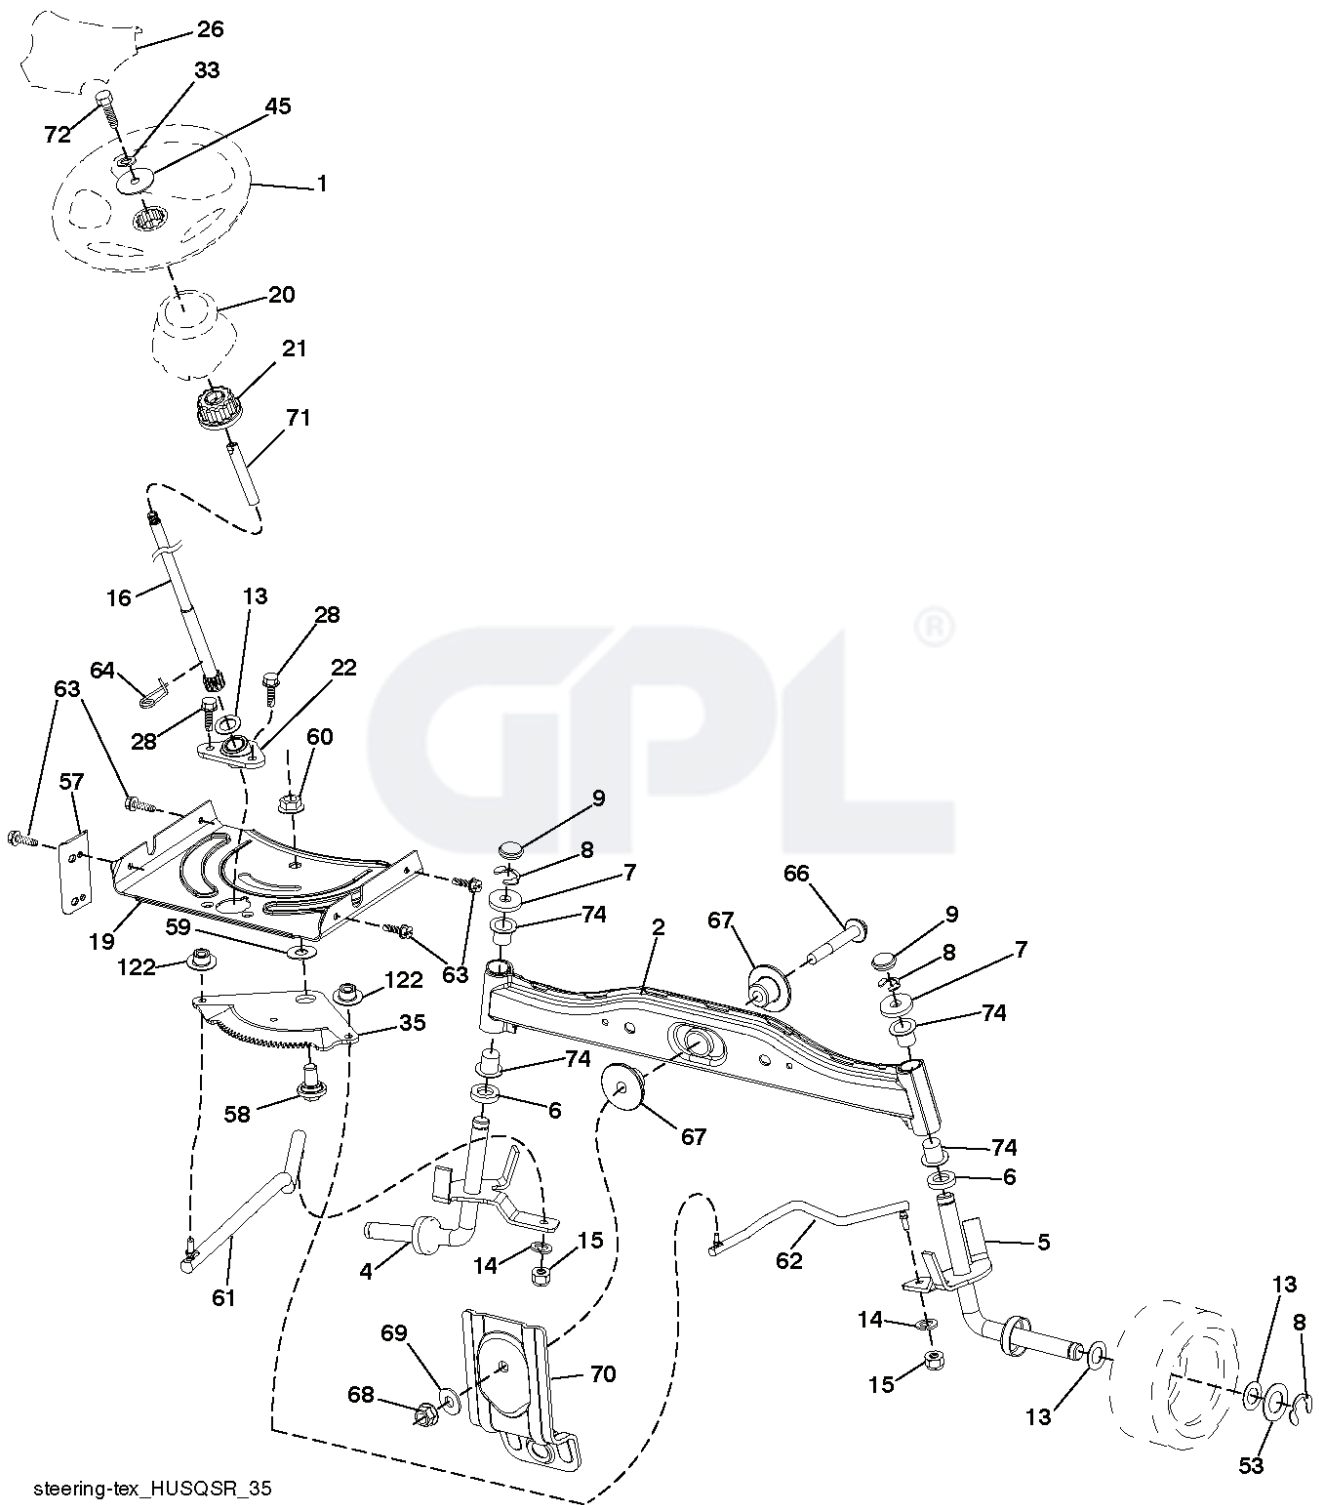

**IGNITION SWITCH**

POSITION	CIRCUIT	"MAKE"
OFF	M+G+A1	
RUN/OVERRIDE	B+A1	
RUN	B+A1	L+A2
START	B+S+A1	

CHASSIS HARNESS CONNECTOR (MATING SIDE)

DASH HARNESS CONNECTOR (MATING SIDE)

**WIRING INSULATED CLIPS**  
 NOTE: IF WIRING INSULATED CLIPS WERE REMOVED FOR SERVICING OF UNIT, THEY SHOULD BE RE-INSTALLED TO PROPERLY SECURE YOUR WIRING.

NON-REMOVABLE CONNECTIONS

REMOVABLE CONNECTIONS

seat-tex\_7A-vgt

---

REF.	PART NO.	DESCRIPTION	REMARK	QTY.	KIT
1	581462101	SEAT		0	
2	532180166	BRACKET		0	
3	532140675	STRAP		0	
6	873800600	NUT		0	
7	532124181	SPRING		0	
8	532171877	BOLT		0	
10	532196977	PLATE		0	
21	532171852	BOLT		0	
37	873800500	LOCK NUT		0	
40	532197661	HANDLE		0	
41	532198200	SPRING		0	
43	874760612	BOLT		0	
44	819133812	WASHER		0	

---

REF.	PART NO.	DESCRIPTION	REMARK	QTY.	KIT
1	532059192	CAP VALVE		1	
2	532065139	NIPPLE		1	
3	532125121	RIM	FRONT	1	
4	532059904	HOSE	(Service Item Only)	1	
5	532106222	TIRE	FRONT	1	
6	532124957	FITTING	(Front Wheel Only)	1	
7	532124959	BEARING	(Front Wheel Only)	1	
8	532193268	HUB CAP		1	
9	532124635	TIRE	REAR	1	
10	532124926	HOSE	(Service Item Only)	1	
11	532125122	RIM	REAR	1	