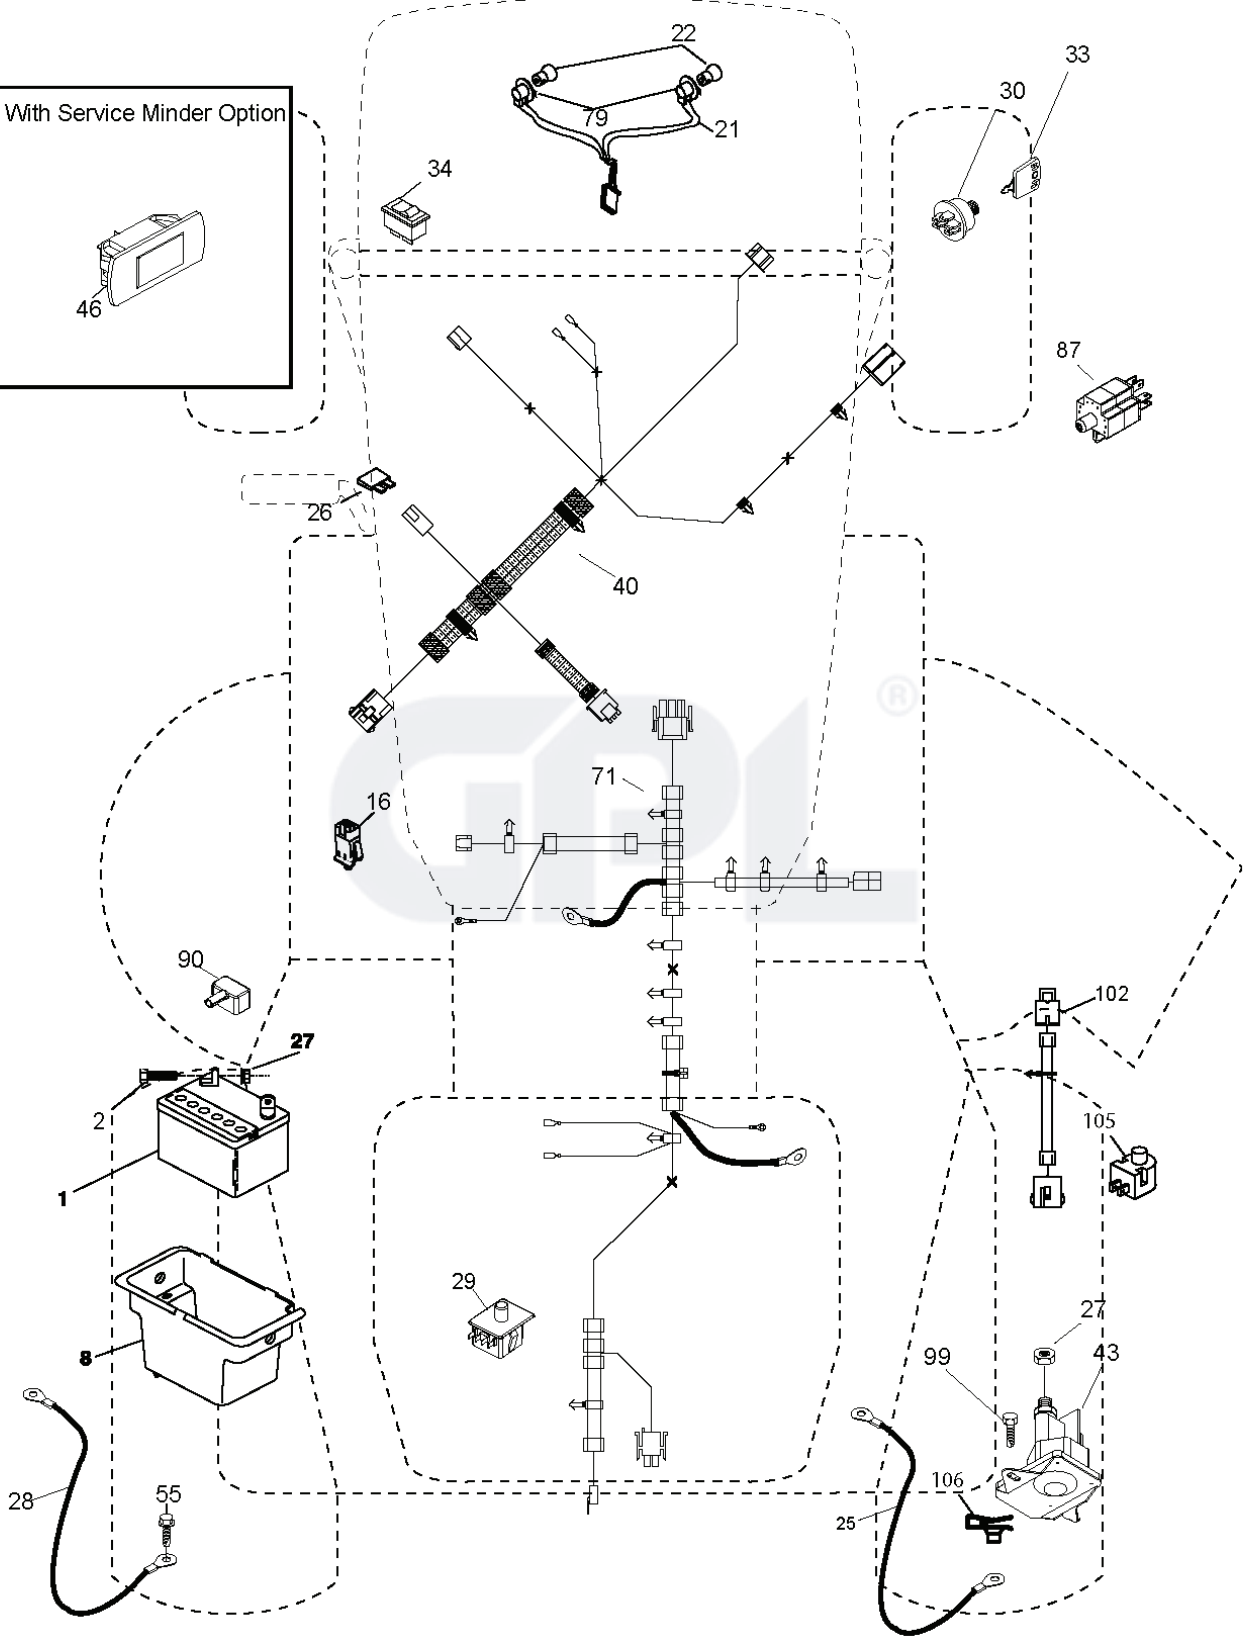

TR02K

With Service Minder Option

REF.	PART NO.	DESCRIPTION	REMARK	QTY.	KIT
1	532163465	BATTERY		0	
2	874760412	BOLT		0	
8	532193228	BOX		0	
16	532176138	MICRO SWITCH		0	
21	532400252	HARNESS		0	
22	532004152	BULB		0	
25	581498001	CABLE		0	
26	532175158	FUSE		0	
27	873510400	NUT		0	
28	532421686	CABLE		0	
29	532401545	SWITCH		0	
30	532193350	IGNITION MODULE		0	
33	532411935	KEY		0	
34	532110712	SWITCH		0	
40	581023101	HARNESS		0	
43	532192507	SOLENOID		0	
55	817060512	SCREW		0	
71	581023001	HARNESS		0	
79	532175242	HOLDER		0	
87	532197802	SWITCH		0	
90	532435395	TERMINAL COVER		0	
99	817670412	SCREW		1	
102	532404454	CABLE		1	
105	532407568	SWITCH		1	
106	532174814	NUT		1	
	PART NO.		REMARK		KIT