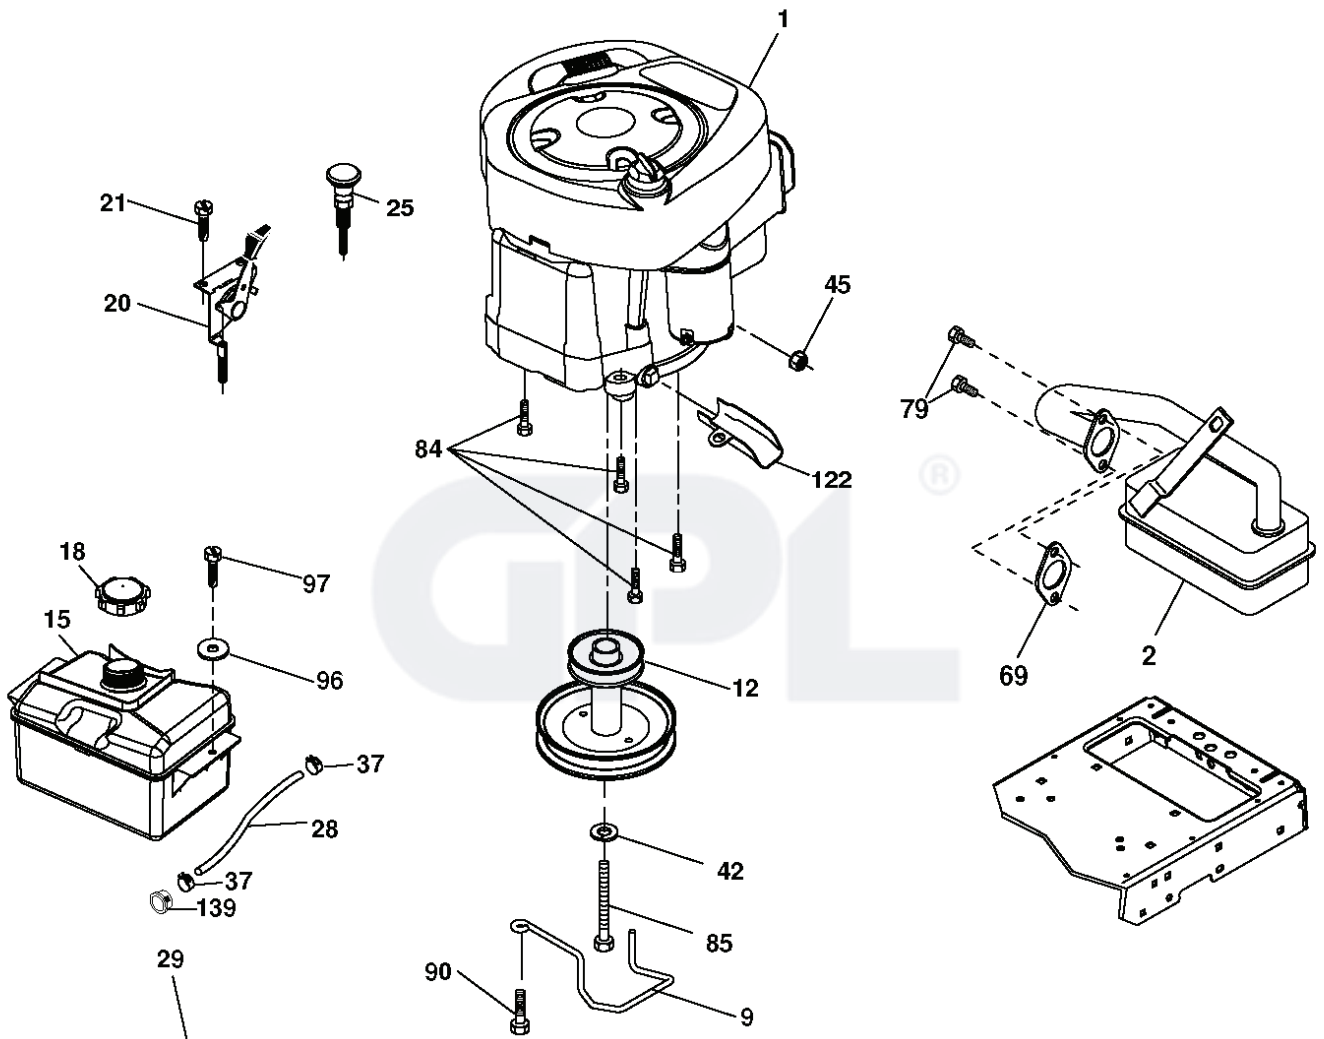

OPTIONAL EQUIPMENT
Spark Arrester

REF.	PART NO.	DESCRIPTION	REMARK	QTY.	KIT
1	000000000	W/O DESCRIPTION	Engine B&S Model No.219807- 3402(438614)	0	
2	532179758	MUFFLER		0	
9	532194320	BELT GUIDE		0	
12	532405471	PULLEY		0	
15	532407545	FUEL TANK		0	
18	532430220	FUEL CAP		0	
20	532183897	CONTROL		0	
21	532416358	SCREW		0	
25	532194981	CONTROL		0	
28	532137040	HOSE		0	
29	532137180	SPARK ARRESTER KIT		0	
37	532123487	HOSE CLAMP		0	
42	810040700	WASHER		0	
45	873510400	NUT		0	
69	532165291	GASKET		0	
79	532192334	SCREW		0	
84	817060620	SCREW		0	
85	532173937	BOLT		0	
90	817000616	SCREW		0	
96	819091416	WASHER		0	
97	817670412	SCREW		0	
122	532421922	EXTENSION PIPE		0	
139	532124028	BUSHING		1