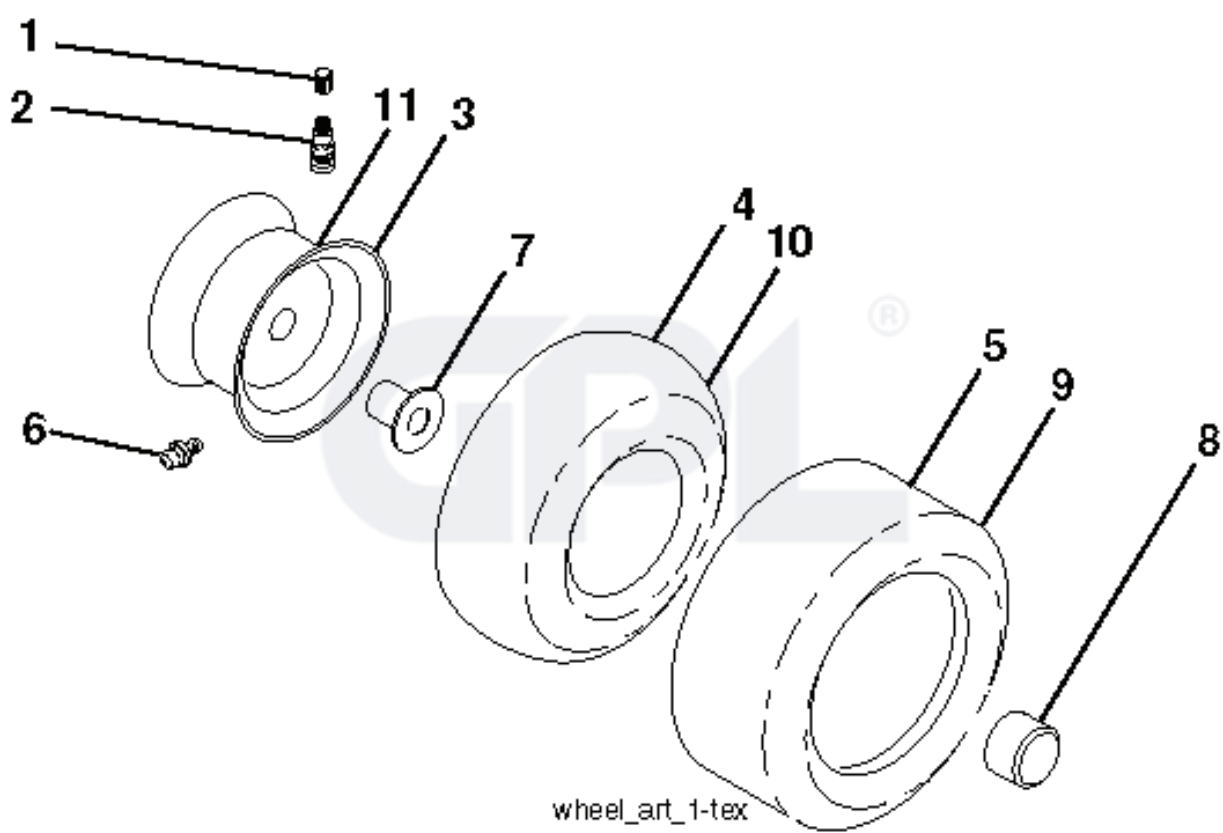

**IGNITION SWITCH**

POSITION	CIRCUIT	"MAKE"
OFF	M+G+A1	
RUN/OVERRIDE	B+A1	
RUN	B+A1	L+A2
START	B+S+A1	

CHASSIS HARNESS CONNECTOR (MATING SIDE)

DASH HARNESS CONNECTOR (MATING SIDE)

**WIRING INSULATED CLIPS**  
 NOTE: IF WIRING INSULATED CLIPS WERE REMOVED FOR SERVICING OF UNIT, THEY SHOULD BE RE-INSTALLED TO PROPERLY SECURE YOUR WIRING.

NON-REMOVABLE CONNECTIONS

REMOVABLE CONNECTIONS

steering-tex\_HUSQSR\_35

REF.	PART NO.	DESCRIPTION	REMARK	QTY.	KIT
1	581565001	STEERING WHEEL		0	
2	532418168	AXLE		0	
4	532403087	SPINDLE		0	
5	532403088	SPINDLE		0	
6	532124931	WASHER		0	
7	532121748	WASHER		0	
8	812000029	RETAINER RING		0	
9	532121232	HUB CAP		0	
13	532121749	WASHER		0	
14	810040600	WASHER		0	
15	873540600	NUT		0	
16	532429373	SHAFT		0	
19	532194729	PLATE		0	
20	532409763	STEERING COLUMN		0	
21	532186737	ADAPTER		0	
22	532420537	SUPPORT		0	
26	581780101	STEERING WHEEL		0	
28	817000612	SCREW		0	
33	810040500	WASHER		0	
35	532194732	PLATE		0	
45	819113812	WASHER		0	
53	532188967	WASHER		0	
57	532407465	BRACKET		0	
58	532194747	BOLT		0	
59	532194748	WASHER		0	
60	873971000	NUT		0	
61	532194740	LINK		0	
62	532194741	LINK		0	
63	817000512	SCREW		0	
64	532199849	SPRING RETAINER		0	
66	871020748	BOLT		0	
67	532194737	BUSHING		0	
68	873900700	NUT		0	
69	532199162	WASHER		0	
70	532196197	BRACKET		0	
71	532190752	SHAFT		0	
72	532428982	BOLT		0	
74	532124937	BEARING COL. STRG.		0	
122	532444962	CAP		1	

REF.	PART NO.	DESCRIPTION	REMARK	QTY.	KIT
1	532059192	CAP VALVE		1	
2	532065139	NIPPLE		1	
3	532125121	RIM	FRONT	1	
4	532059904	HOSE	(Service Item Only)	1	
5	532106222	TIRE	FRONT	1	
6	532124957	FITTING	(Front Wheel Only)	1	
7	532124959	BEARING	(Front Wheel Only)	1	
8	532193268	HUB CAP		1	
9	532124635	TIRE	REAR	1	
10	532124926	HOSE	(Service Item Only)	1	
11	532125122	RIM	REAR	1	
	PART NO.		REMARK		KIT