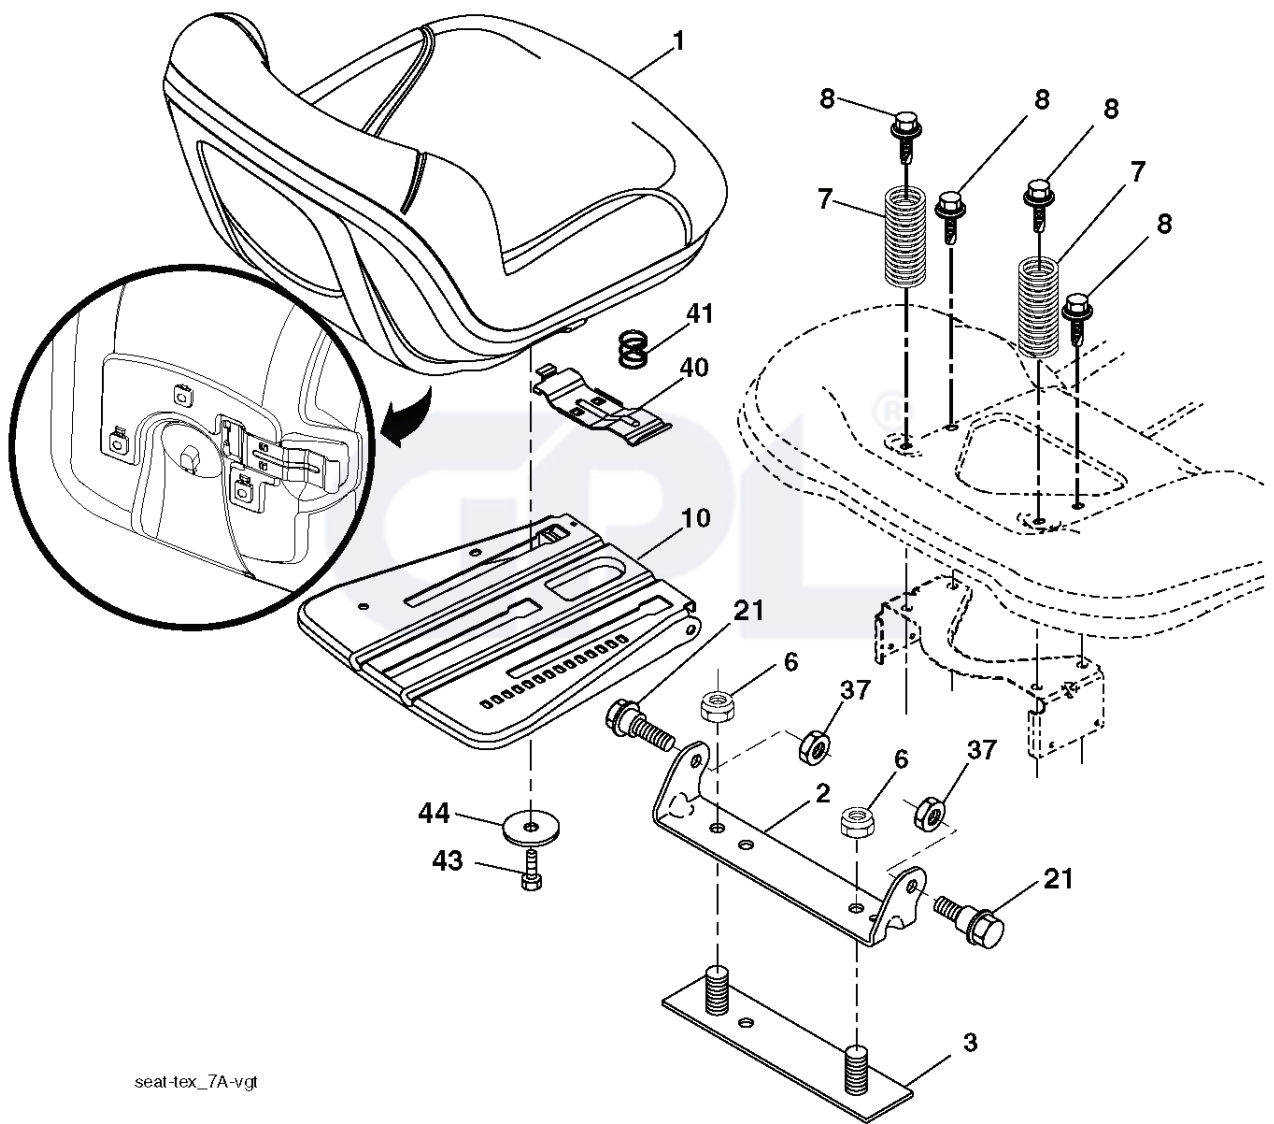

lift-tex\_17\_r3

\*Key 91 may be substituted for Key 101

---

REF.	PART NO.	DESCRIPTION	REMARK	QTY.	KIT
2	532422027	SHAFT		0	
3	532195231	LEVER		0	
7	580962301	GRIP		0	
10	532196314	SPRING		0	
87	532194209	SPRING		0	
88	532410710	SPRING		0	
89	819191912	WASHER		0	
90	532194208	PIN		0	
91	532195181	LINK		0	
97	817000612	SCREW		0	
98	532195270	LINK		0	
100	873930600	NUT		0	
101	532407003	LINK		0	

GPL®

seat-tex\_7A-vgt

---

REF.	PART NO.	DESCRIPTION	REMARK	QTY.	KIT
1	581462101	SEAT		0	
2	532180166	BRACKET		0	
3	532140675	STRAP		0	
6	873800600	NUT		0	
7	532124181	SPRING		0	
8	532171877	BOLT		0	
10	532196977	PLATE		0	
21	532171852	BOLT		0	
37	873800500	LOCK NUT		0	
40	532197661	HANDLE		0	
41	532198200	SPRING		0	
43	874760612	BOLT		0	
44	819133812	WASHER		0	