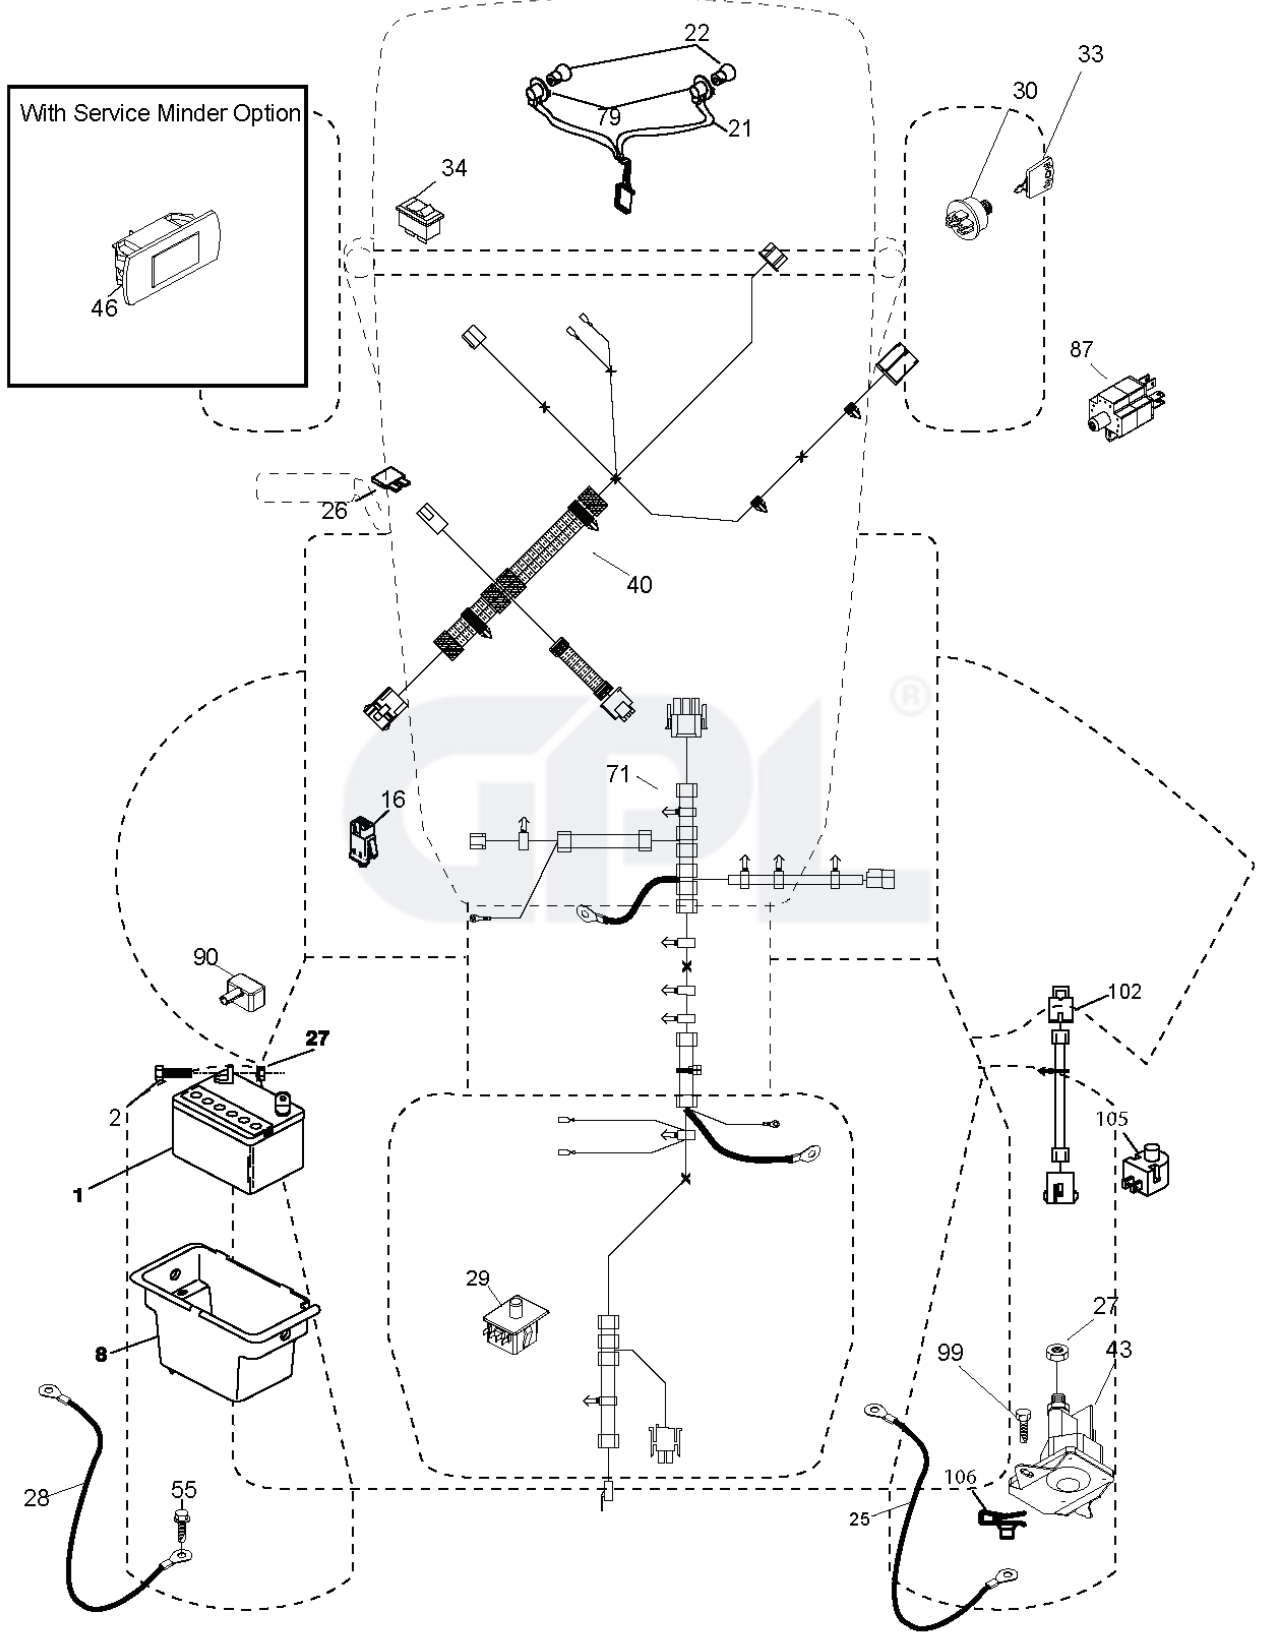

TR02K

With Service Minder Option

REF.	PART NO.	DESCRIPTION	REMARK	QTY.	KIT
1	532163465	BATTERY		0	
2	874760412	BOLT		0	
8	532193228	BOX		0	
16	532176138	MICRO SWITCH		0	
21	532400252	HARNESS		0	
22	532004152	BULB		0	
25	581498001	CABLE		0	
26	532175158	FUSE		0	
27	873510400	NUT		0	
28	532421686	CABLE		0	
29	532401545	SWITCH		0	
30	532193350	IGNITION MODULE		0	
33	532411935	KEY		0	
34	532110712	SWITCH		0	
40	581023101	HARNESS		0	
43	532192507	SOLENOID		0	
55	817060512	SCREW		0	
71	581023001	HARNESS		0	
79	532175242	HOLDER		0	
87	532197802	SWITCH		0	
90	532435395	TERMINAL COVER		0	
99	817670412	SCREW		1	
102	581023401	HARNESS		1	
105	532407568	SWITCH		1	
106	532174814	NUT		1