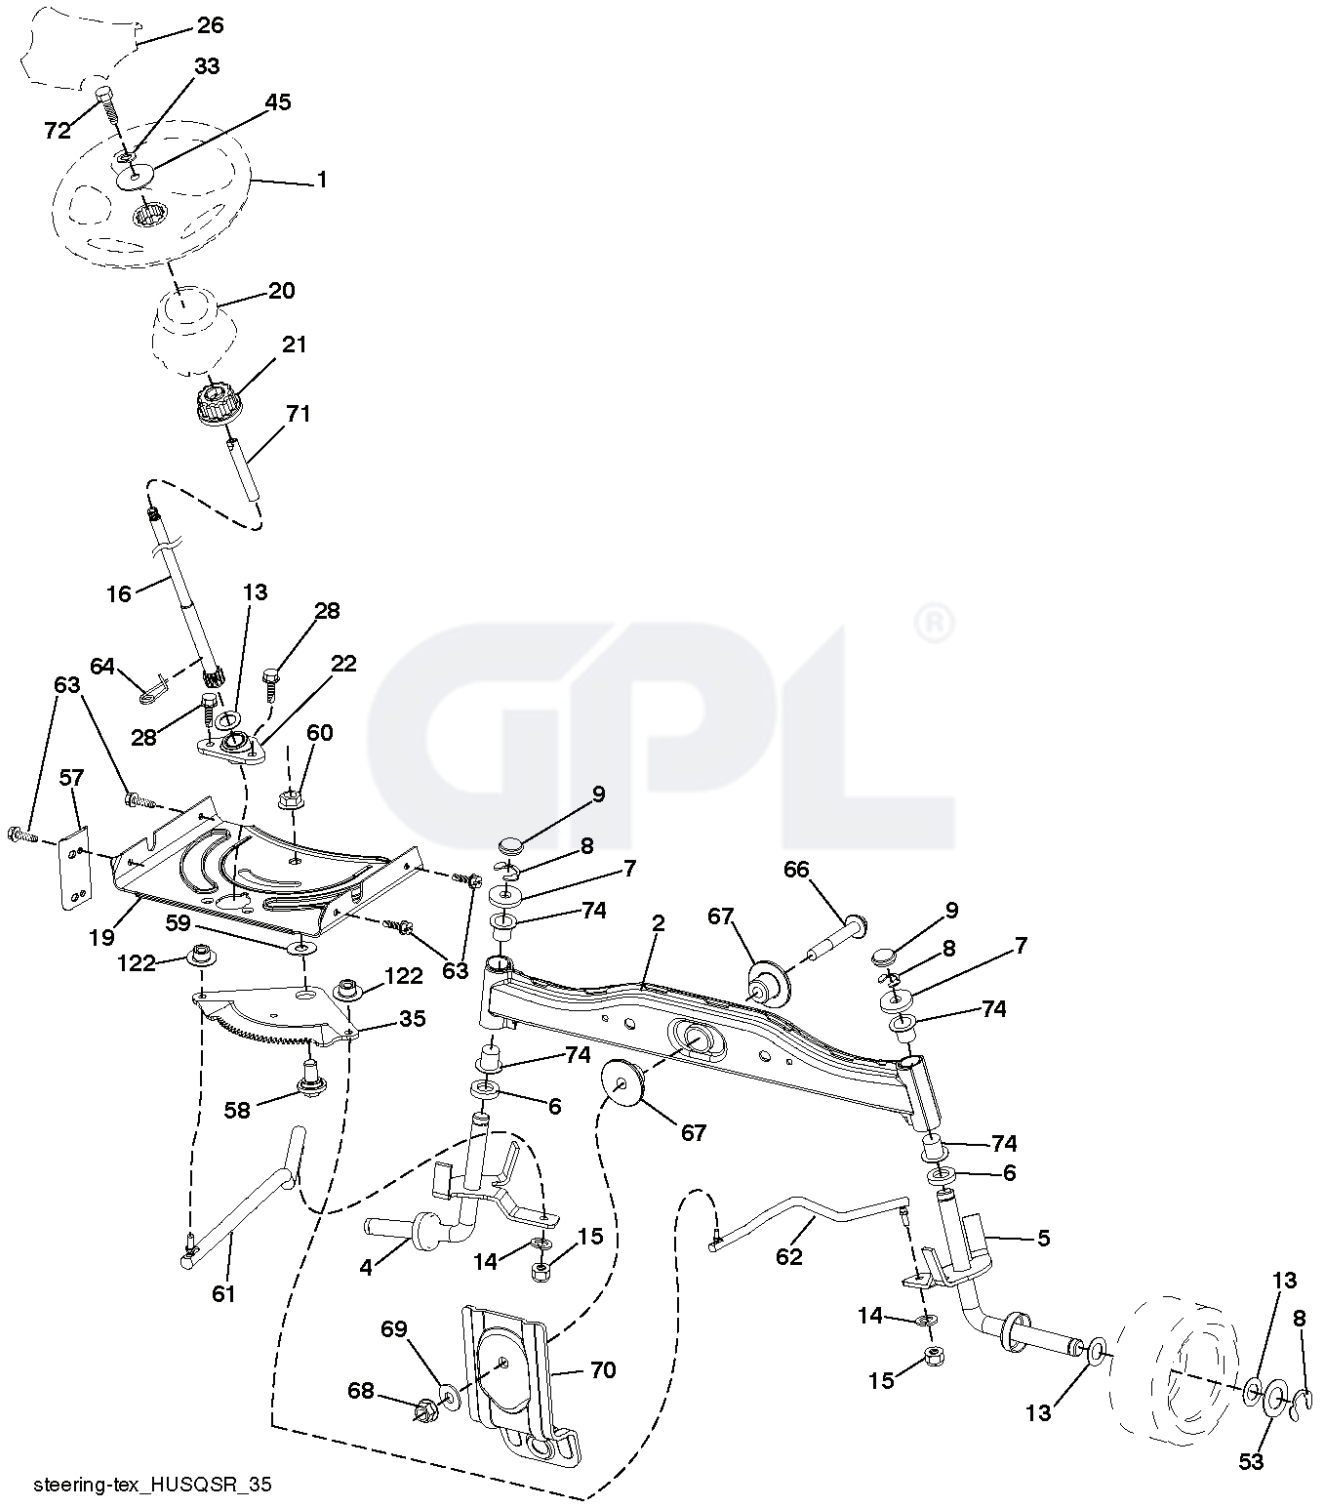

**IGNITION SWITCH**

POSITION	CIRCUIT	"MAKE"
OFF	M+G+A1	
RUN/OVERRIDE	B+A1	
RUN	B+A1	L+A2
START	B+S+A1	

CHASSIS HARNESS CONNECTOR (MATING SIDE)

DASH HARNESS CONNECTOR (MATING SIDE)

**WIRING INSULATED CLIPS**  
 NOTE: IF WIRING INSULATED CLIPS WERE REMOVED FOR SERVICING OF UNIT, THEY SHOULD BE RE-INSTALLED TO PROPERLY SECURE YOUR WIRING.

NON-REMOVABLE CONNECTIONS

REMOVABLE CONNECTIONS

steering-tex\_HUSQSR\_35

REF.	PART NO.	DESCRIPTION	REMARK	QTY.	KIT
1	581565001	STEERING WHEEL		0	
2	532418168	AXLE		0	
4	532403087	SPINDLE		0	
5	532403088	SPINDLE		0	
6	532124931	WASHER		0	
7	532121748	WASHER		0	
8	812000029	RETAINER RING		0	
9	532121232	HUB CAP		0	
13	532121749	WASHER		0	
14	810040600	WASHER		0	
15	873540600	NUT		0	
16	532429373	SHAFT		0	
19	532194729	PLATE		0	
20	532409763	STEERING COLUMN		0	
21	532186737	ADAPTER		0	
22	532420537	SUPPORT		0	
26	581780101	STEERING WHEEL		0	
28	817000612	SCREW		0	
33	810040500	WASHER		0	
35	532194732	PLATE		0	
45	819113812	WASHER		0	
53	532188967	WASHER		0	
57	532407465	BRACKET		0	
58	532194747	BOLT		0	
59	532194748	WASHER		0	
60	873971000	NUT		0	
61	532194740	LINK		0	
62	532194741	LINK		0	
63	817000512	SCREW		0	
64	532199849	SPRING RETAINER		0	
66	871020748	BOLT		0	
67	532194737	BUSHING		0	
68	873900700	NUT		0	
69	532199162	WASHER		0	
70	532196197	BRACKET		0	
71	532190752	SHAFT		0	
72	532428982	BOLT		0	
74	532124937	BEARING COL. STRG.		0	
122	532444962	CAP		1	

REF.	PART NO.	DESCRIPTION	REMARK	QTY.	KIT
1	532059192	CAP VALVE		1	
2	532065139	NIPPLE		1	
3	532125121	RIM	FRONT	1	
4	532059904	HOSE	(Service Item Only)	1	
5	532106222	TIRE	FRONT	1	
6	532124957	FITTING	(Front Wheel Only)	1	
7	532124959	BEARING	(Front Wheel Only)	1	
8	532193268	HUB CAP		1	
9	532124635	TIRE	REAR	1	
10	532124926	HOSE	(Service Item Only)	1	
11	532125122	RIM	REAR	1	
	PART NO.		REMARK		KIT