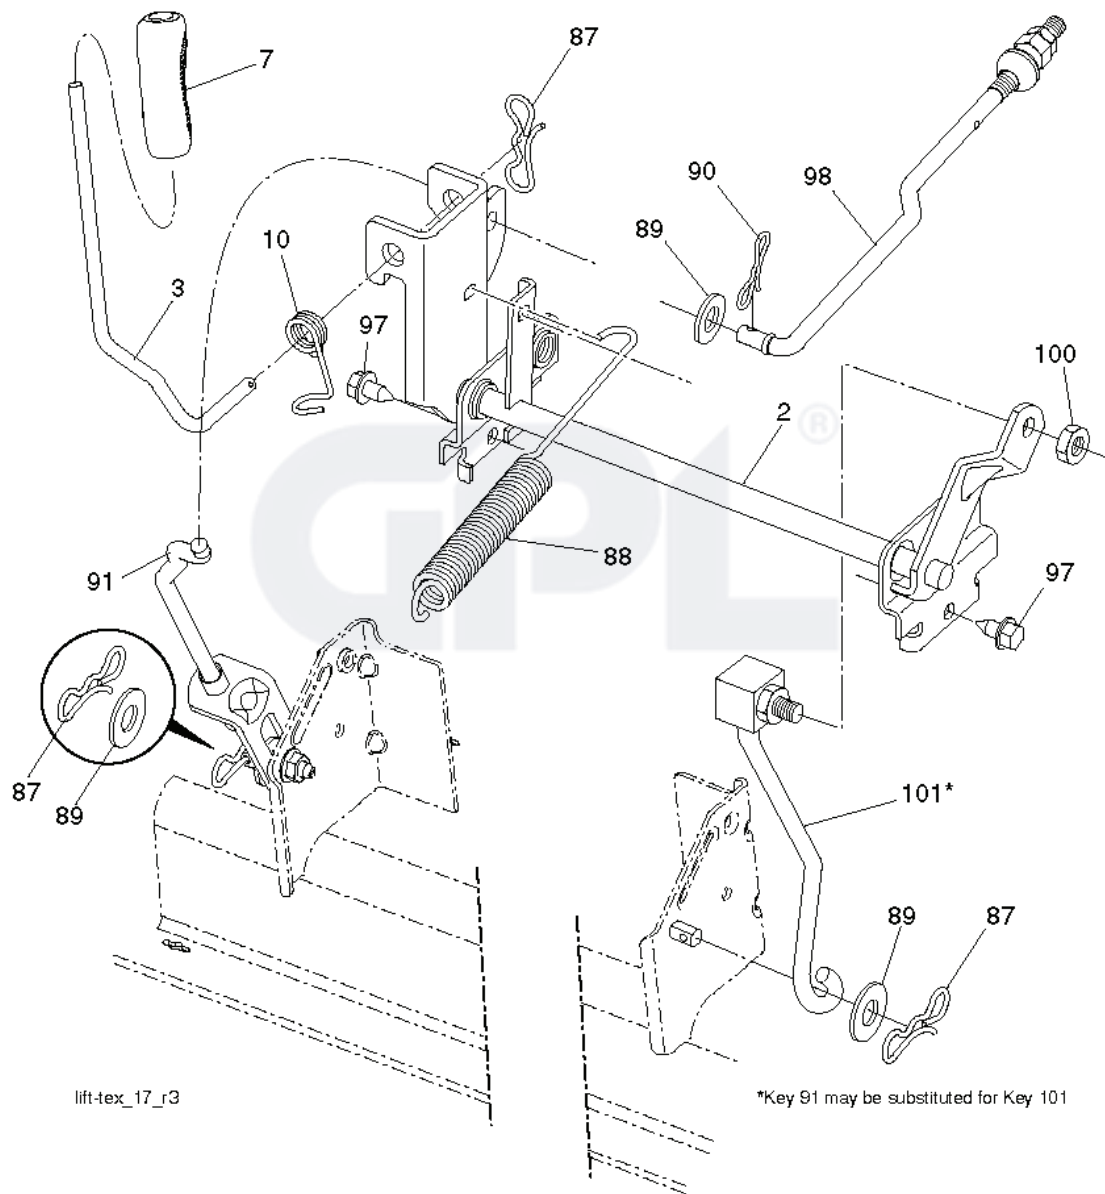

REF.	PART NO.	DESCRIPTION	REMARK	QTY.	KIT
1	532196495	HOUSING		0	
6	532195186	ARM		0	
7	532416358	SCREW		0	
8	532193003	SCREW		0	
11	532138971	BLADE		0	
13	532192872	SHAFT ASSY		0	
14	532187281	BEARING HOUSING		0	
15	532110485	BEARING		0	
19	532196539	BOLT		0	
20	532159770	RAIL		0	
21	873680500	NUT		0	
23	532192557	HINGE		0	
24	532105304	HUB CAP		0	
25	532197026	TORSION SPRING		0	
26	532110452	NUT		0	
27	532403004	SHIELD		0	
29	532131491	SHAFT		0	
30	532173984	SCREW		0	
31	532187690	WASHER		0	
32	532197473	PULLEY		0	
33	532400234	NUT		0	
34	872110612	BOLT		0	
36	532197379	PULLEY		0	
37	819131316	WASHER		0	
38	532432520	KEEPER		0	
40	873900600	NUT		0	
42	532198410	SPRING		0	
43	532197256	SPRING		0	
46	532137729	SCREW		0	
47	532197250	BRACKET		0	
55	532437110	ARM		0	
56	532199092	SPACER		0	
57	817000616	SCREW		0	
59	532141043	GUARD		0	
60	532197261	ARM		0	
62	872110616	BOLT		0	
63	532199477	ARM		0	
64	532199790	LINK		0	
67	532403012	HANDLE		0	
68	532429636	BELT		0	
69	872140505	BOLT		0	
70	532401246	CLUTCH		0	
113	817000510	BOLT		0	
116	532124842	BOLT		0	
117	532188606	WHEEL		0	
122	532197258	BELT GUIDE		0	
123	532197259	BELT GUIDE		0	
144	532199204	BELT GUIDE		0	
145	532193197	PULLEY		0	
147	532401971	SPRING		0	
152	532435111	CABLE		0	
188	532195161	STUD		0	
189	873900500	NUT		0	
192	532197260	BRACKET		0	
195	817000612	SCREW		0	
196	819121414	WASHER		0	
241	532152927	SCREW		0	
242	532415598	HOSE COUPLING		0	
--	532192870	SPINDLE		0	
--	532437730	CUTTING DECK		0	

lift-tex_17_r3

*Key 91 may be substituted for Key 101