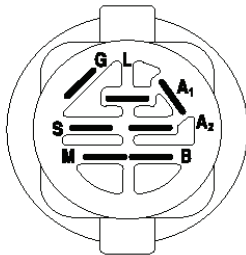

IGNITION SWITCH

POSITION	CIRCUIT	"MAKE"
OFF	M+G+A1	
RUN/OVERRIDE	B+A1	
RUN	B+A1	L+A2
START	B+S+A1	

WIRING INSULATED CLIPS
NOTE: IF WIRING INSULATED CLIPS WERE REMOVED FOR SERVICING OF UNIT, THEY SHOULD BE RE-INSTALLED TO PROPERLY SECURE YOUR WIRING.

NON-REMOVABLE CONNECTIONS

REMOVABLE CONNECTIONS