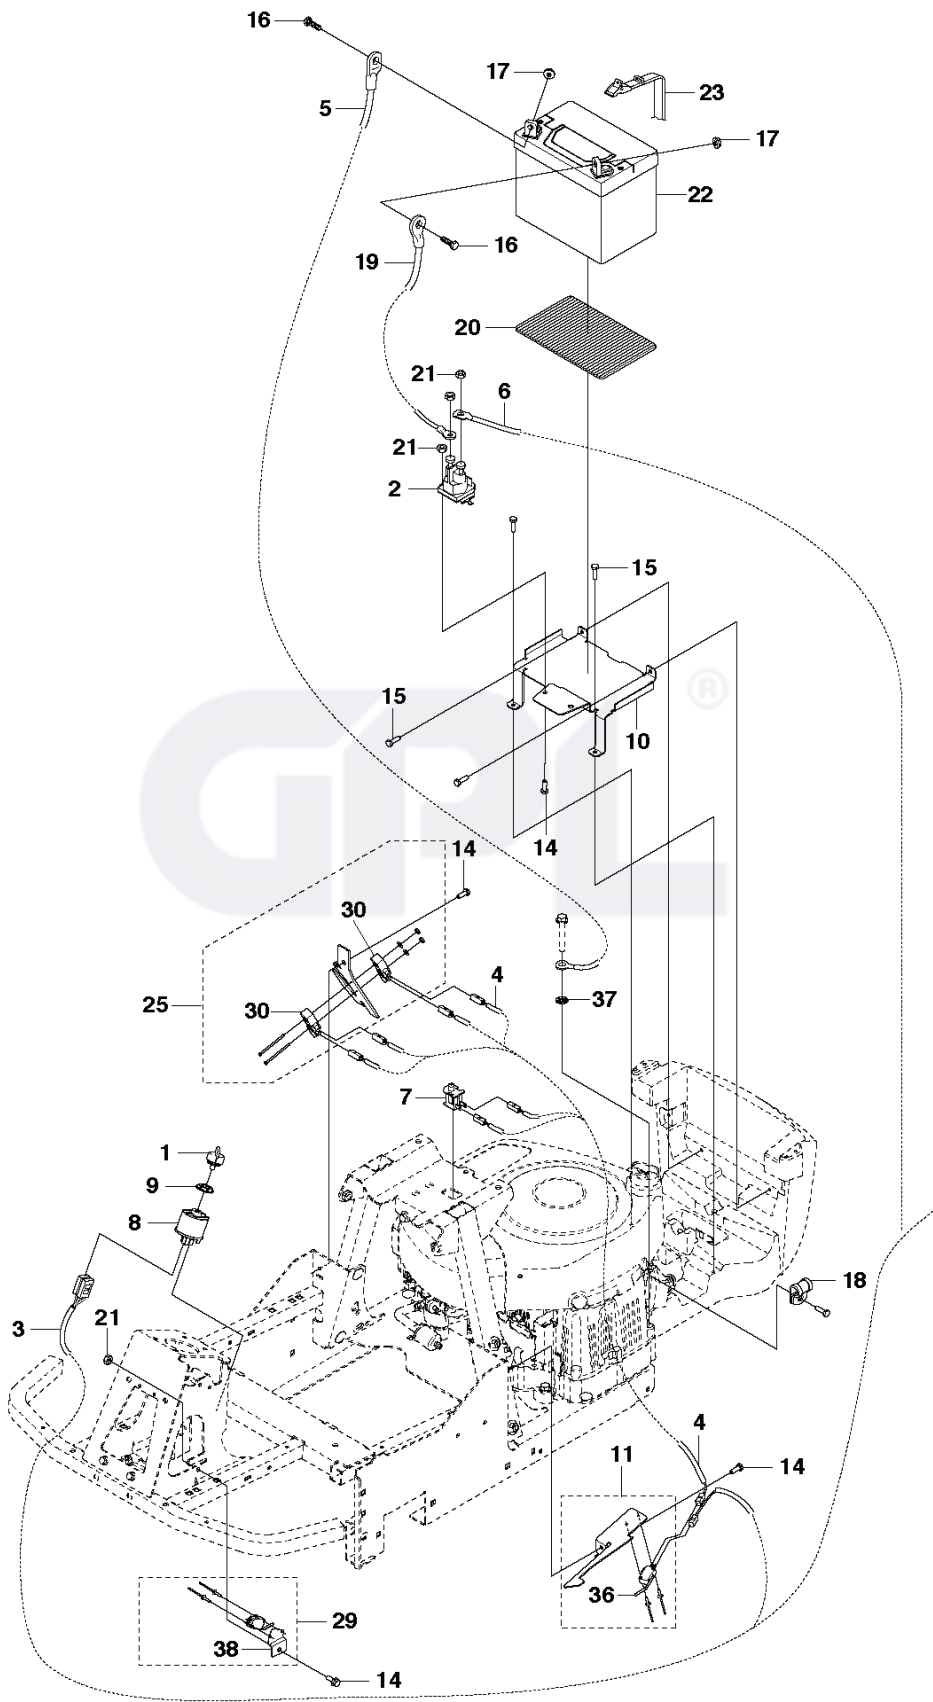

ELECTRICAL

REF.	PART NO.	DESCRIPTION	REMARK	QTY.	KIT
1	544442401	IGNITION KEY		1	
2	544439801	RELAY		1	
3	577511902	WIRING ASSY		1	
4	577512001	WIRING		1	
5	576183801	CABLE		1	
6	576183803	CABLE		1	
7	506909601	SWITCH		1	
8	544442201	IGNITION SWITCH		1	
9	544442301	NUT		1	
10	577390101	BRACKET		1	
11	578285501	PLATE		1	
14	725236461	SCREW EHHFT		3	
15	544400501	SCREW		4	
16	522622101	SCREW EHHM		2	
17	522624301	NUT		2	
18	578996801	CLAMP		1	
19	576184001	CABLE		1	
20	535441101	BATTERY MAT		1	
21	506899801	NUT		3	
22	574397201	BATTERY		1	
23	506836802	BELT		1	
25	578775901	SWITCH		1	
29	579267201	SWITCH		1	
30	578033301	SWITCH		2	25
36	574316101	SWITCH		1	11
37	735216400	LOCKWASHER		1