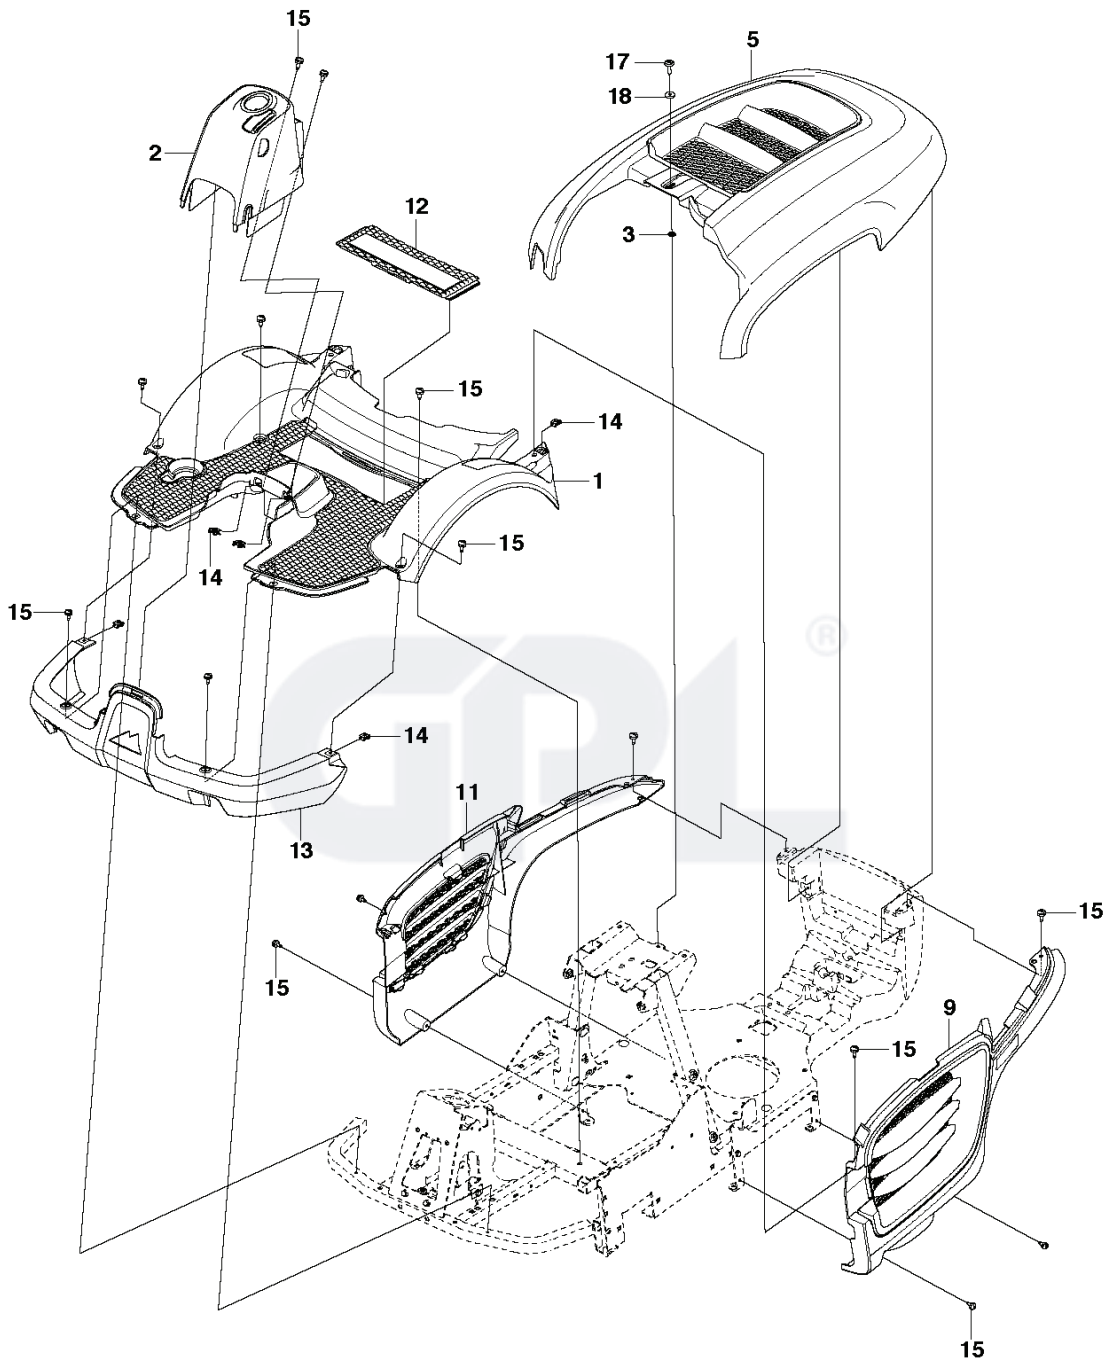

COVER

REF.	PART NO.	DESCRIPTION	REMARK	QTY.	KIT
1	577545802	FOOT PLATE		1	
2	577546202	COVER		1	
3	735583501	WASHER		1	
5	587009103	ENGINE HOOD ASSY		1	
9	578299201	COVER		1	
11	578299101	COVER		1	
12	578281602	DOOR		1	
13	577546101	COVER		1	
14	535429101	SPRING NUT		6	
15	544400501	SCREW		16	
17	506982602	SCREW		1	
18	506559701	WASHER		1	

GPL®