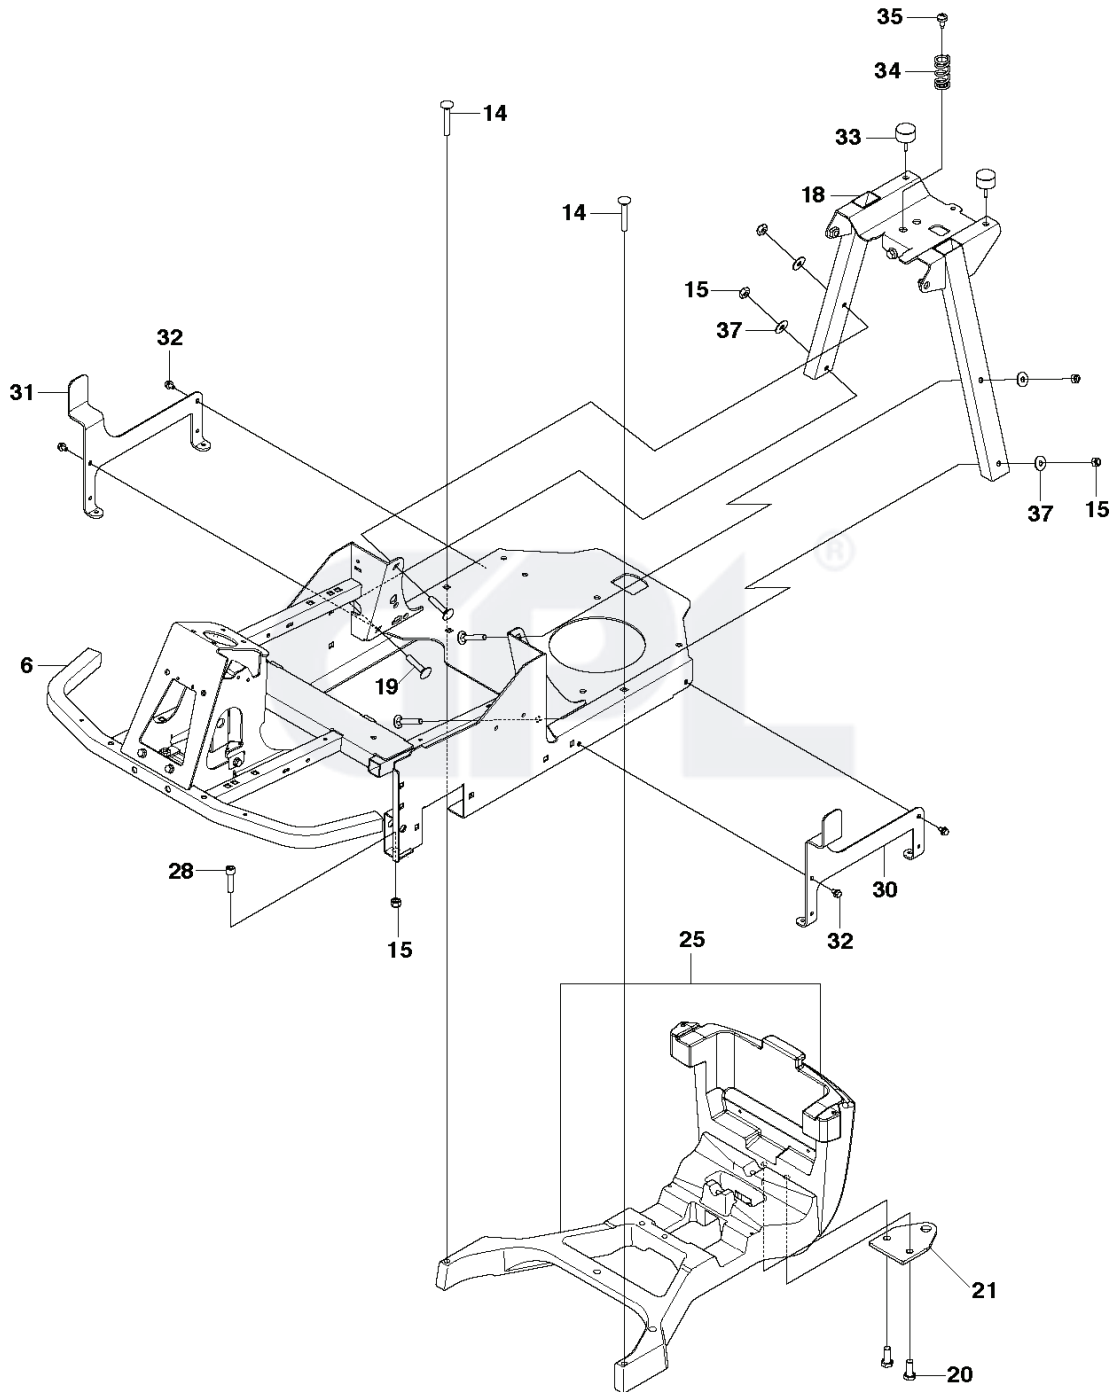

CHASSIS

REF.	PART NO.	DESCRIPTION	REMARK	QTY.	KIT
6	576466801	FRAME		1	
14	535423803	SCREW RSQM		2	
15	732211801	LOCK NUT		6	
18	576793201	SEAT BRACKET ASSY		1	
19	727645951	SCREW		4	
20	725249751	SCREW		2	
21	585314401	SHEET		1	
25	587009001	FRAME		1	
28	725545501	SCREW IHSCM		1	
30	578042901	BRACKET		1	
31	578042902	BRACKET		1	
32	725236461	SCREW EHHFT		4	
33	586321101	DAMPER		2	
34	581452101	COMPRESSION SPRING		1	
35	544400501	SCREW		1	
37	734116441	WASHER		4