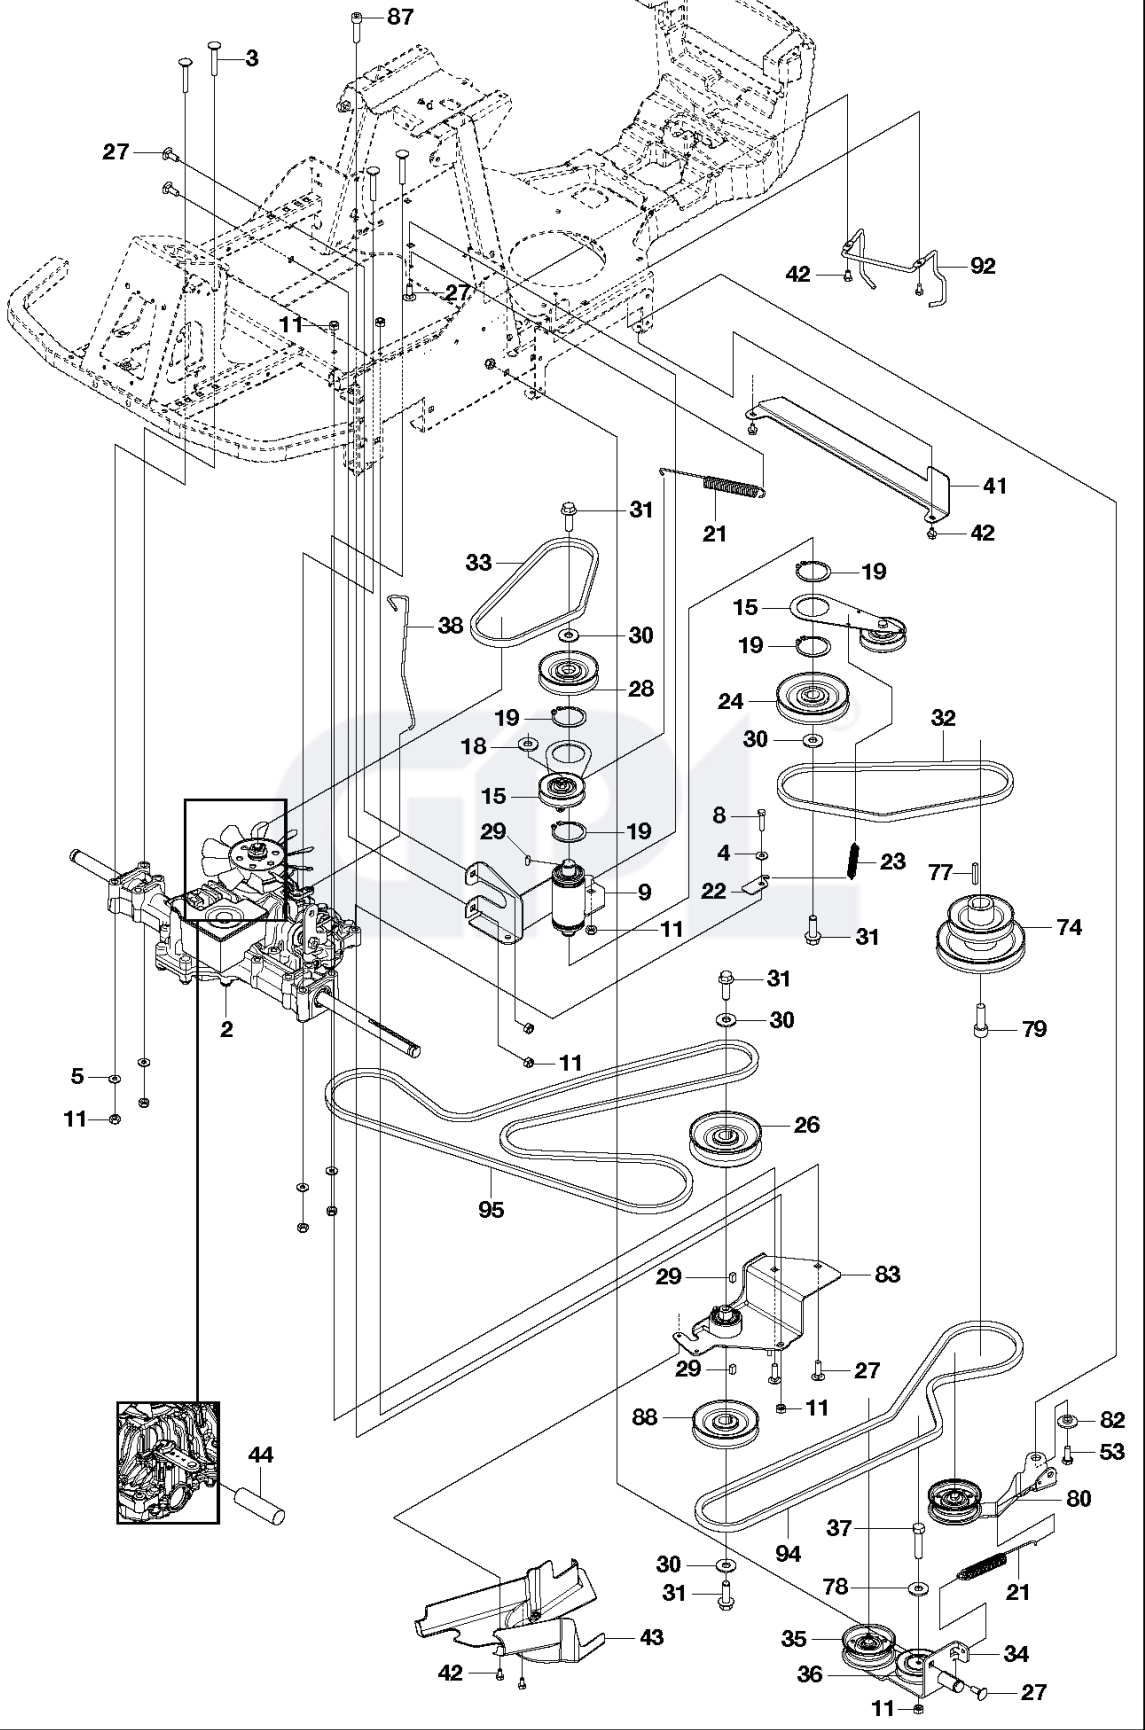

COVER

REF.	PART NO.	DESCRIPTION	REMARK	QTY.	KIT
1	577545802	FOOT PLATE		1	
2	577546202	COVER		1	
3	735583501	WASHER		1	
5	587009103	ENGINE HOOD ASSY		1	
9	578299201	COVER		1	
11	578299101	COVER		1	
12	578281602	DOOR		1	
13	577546101	COVER		1	
14	535429101	SPRING NUT		6	
15	544400501	SCREW		16	
17	506982602	SCREW		1	
18	506559701	WASHER		1	

TRANSMISSION

REF.	PART NO.	DESCRIPTION	REMARK	QTY.	KIT
2	576363401	TRANSMISSION		1	
3	579603801	SCREW RSQM		4	
4	535464101	WASHER		4	
5	734116401	WASHER		6	
8	725245951	SCREW EHHM		3	
9	576458301	HOUSING ASSY		1	
11	732211801	LOCK NUT		13	
15	576363701	BELT TENSIONER		2	
18	734116441	WASHER		2	
19	735314200	CIRCLIP		4	
21	575567201	SPRING		2	
22	578392701	SHEET		1	
23	574506201	SPRING		1	
24	577169503	PULLEY		1	
26	578347502	PULLEY		1	
27	727644951	SCREW RSQM		4	
28	577169501	PULLEY		1	
29	506533501	PARALLEL KEY		4	
30	734117441	WASHER		4	
31	506675401	SCREW EHHFM		4	
32	576363901	BELT		1	
33	576364001	BELT		1	
34	576466701	BRACKET		1	
35	539919078	PULLEY		1	
36	506946901	PULLEY		1	
37	725245571	SCREW EHHM		1	
38	578400701	ARM		1	
41	584140401	SHEET		1	
42	725236461	SCREW EHHFT		6	
43	580676201	COVER		1	
44	584242902	HEAT-SHRINK TUBING		1	
53	725245171	SCREW EHHM		1	
74	576361301	PULLEY		1	
77	506555902	WEDGE		1	
78	506597501	WASHER		1	
79	506556002	SCREW UNC		1	
80	576361101	BELT TENSIONER ASSY		1	
82	574874103	WASHER		1	
83	576451902	IDLER AXLE ASSY		1	
87	725545501	SCREW IHSCM		1	
88	577169502	PULLEY		1	
92	578208201	BELT GUIDE		1	
94	589563901	BELT		1	
95	589538501	BELT		1	