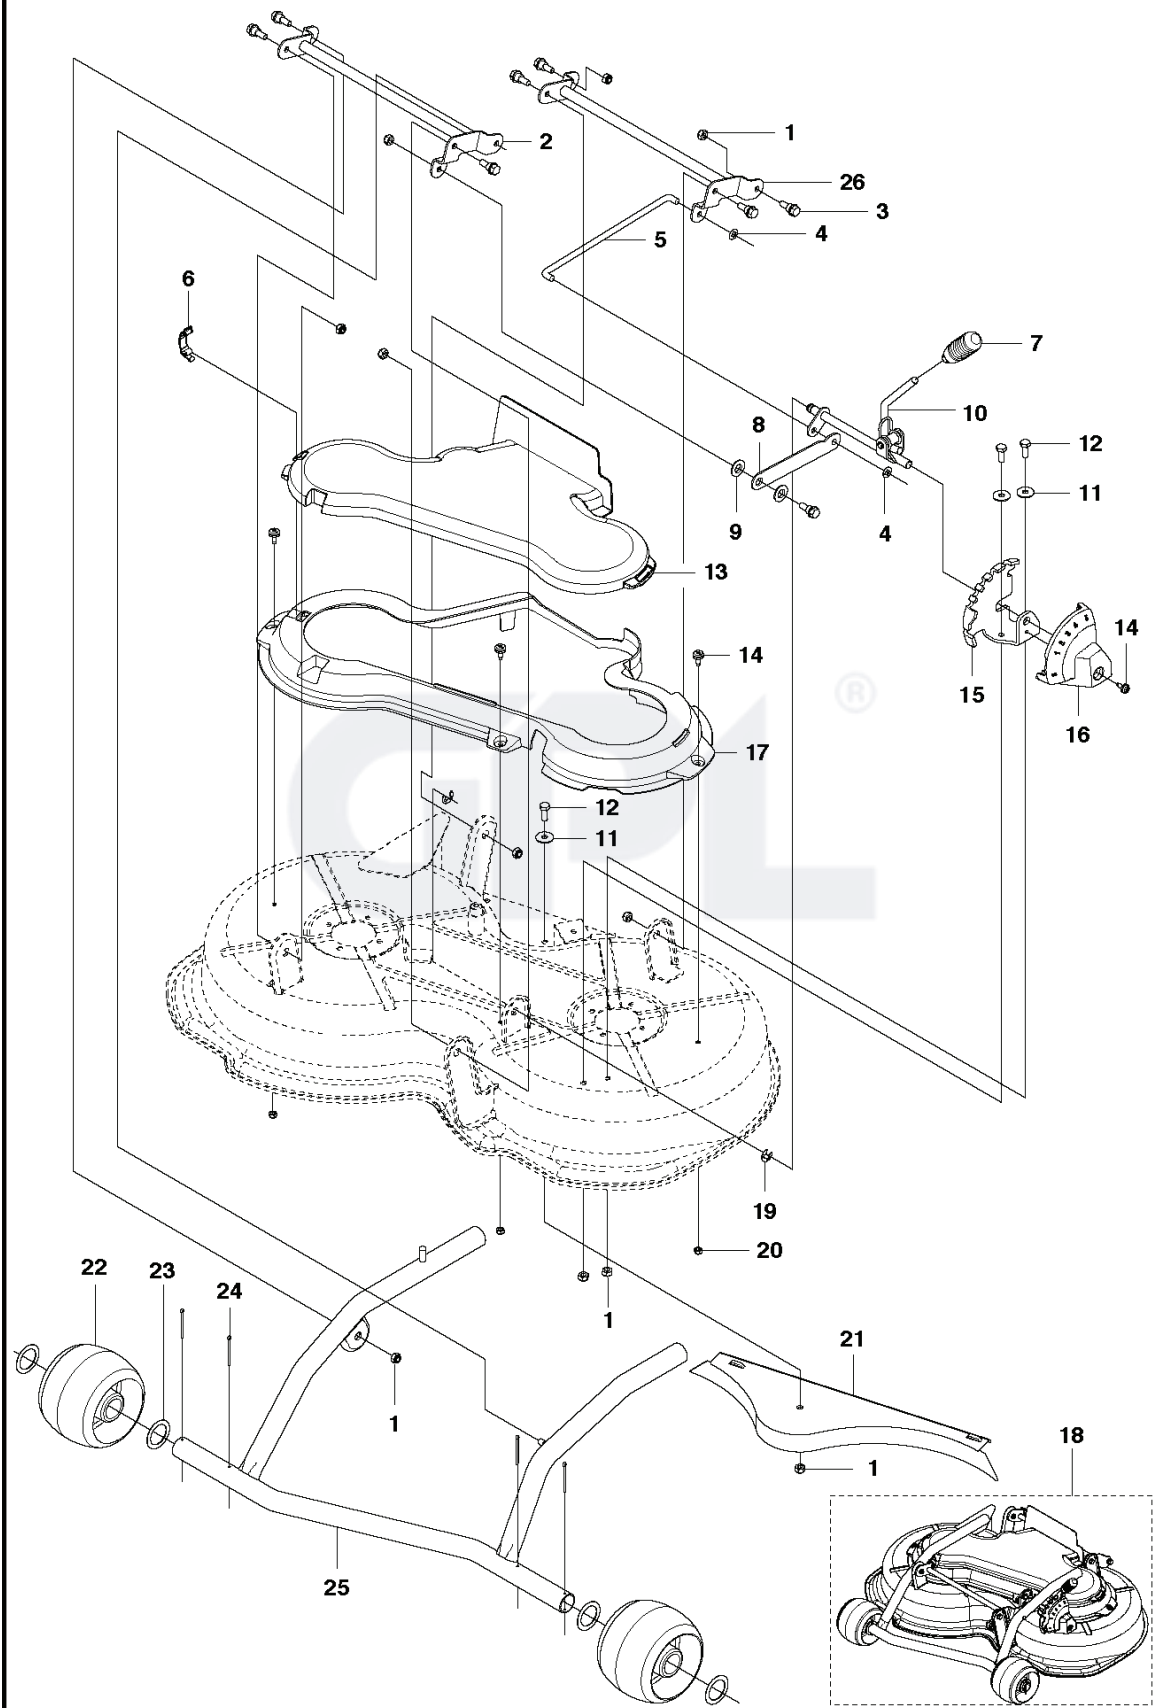

M125-85FH, 967186901, 2016-01

SPARE PARTS LIST

CUTTING DECK - 2

REF.	PART NO.	DESCRIPTION	REMARK	QTY.	KIT
1	732211801	LOCK NUT		16	
2	574460701	PULLEY		2	
3	725245171	SCREW EHHM		8	
4	586104302	BELT TENSIONER WHEEL		2	
5	584298801	SPRING		1	
6	725245371	SCREW EHHM		7	
7	734116441	WASHER		5	
8	734117441	WASHER		1	
9	573969501	BELT TENSIONER		1	
10	506675402	SCREW EHHFM		4	
11	734117771	WASHER		2	
12	506533501	PARALLEL KEY		4	
13	573966501	TUBE		2	
14	573968601	BEARING HOUSING ASSY		2	
15	581061102	CUTTING DECK		1	
16	581249701	ADAPTER		2	
17	581083501	BLADE		2	
18	506792303	KNIFE PLATE		2	
19	581135401	DECAL		2	
20	581166201	DECAL		2	
21	581709501	WASHER		2	
22	574510001	DECAL		2	

CUTTING DECK - 1

REF.	PART NO.	DESCRIPTION	REMARK	QTY.	KIT
1	732211801	LOCK NUT		16	
2	522450902	CROSS BAR		1	
3	506597401	SCREW EHHFM		8	
4	735585200	WASHER		2	
5	581175401	ROD		1	
6	576373801	SNAP LOCKING		1	
7	574328802	HANDLE		1	
8	525855701	ARM		1	
9	734116541	WASHER		2	
10	586879701	LEVER ASSY		1	
11	734116441	WASHER		5	
12	725245371	SCREW EHHM		7	
13	581061502	COVER		1	
14	544400501	SCREW		4	
15	522523202	BRACKET		1	
16	573971804	COVER		1	
17	574172002	COVER		1	
18	586147003	CUTTING DECK		1	Assy
19	735311520	E-CLIP		2	
20	732211601	LOCK NUT		3	
21	574041702	PLUG		1	
22	522735901	WHEEL		2	
23	574264501	WASHER		4	
24	721618701	SPLIT PIN		4	
25	522451902	EQUIPMENT FRAME		1	
26	583887401	CROSSBAR		1	