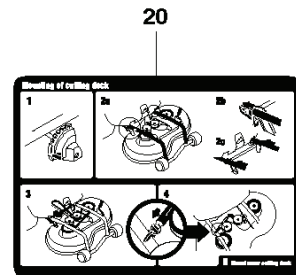

M125-85FH, 967186901, 2016-01

SPARE PARTS LIST

CUTTING DECK - 2

REF.	PART NO.	DESCRIPTION	REMARK	QTY.	KIT
1	732211801	LOCK NUT		16	
2	574460701	PULLEY		2	
3	725245171	SCREW EHHM		8	
4	586104302	BELT TENSIONER WHEEL		2	
5	584298801	SPRING		1	
6	725245371	SCREW EHHM		7	
7	734116441	WASHER		5	
8	734117441	WASHER		1	
9	573969501	BELT TENSIONER		1	
10	506675402	SCREW EHHFM		4	
11	734117771	WASHER		2	
12	506533501	PARALLEL KEY		4	
13	573966501	TUBE		2	
14	573968601	BEARING HOUSING ASSY		2	
15	581061102	CUTTING DECK		1	
16	581249701	ADAPTER		2	
17	581083501	BLADE		2	
18	506792303	KNIFE PLATE		2	
19	581135401	DECAL		2	
20	581166201	DECAL		2	
21	581709501	WASHER		2	
22	574510001	DECAL		2	

CUTTING DECK - 1

REF.	PART NO.	DESCRIPTION	REMARK	QTY.	KIT
1	732211801	LOCK NUT		16	
2	522450902	CROSS BAR		1	
3	506597401	SCREW EHHFM		8	
4	735585200	WASHER		2	
5	581175401	ROD		1	
6	576373801	SNAP LOCKING		1	
7	574328802	HANDLE		1	
8	525855701	ARM		1	
9	734116541	WASHER		2	
10	586879701	LEVER ASSY		1	
11	734116441	WASHER		5	
12	725245371	SCREW EHHM		7	
13	581061502	COVER		1	
14	544400501	SCREW		4	
15	522523202	BRACKET		1	
16	573971804	COVER		1	
17	574172002	COVER		1	
18	586147003	CUTTING DECK		1	Assy
19	735311520	E-CLIP		2	
20	732211601	LOCK NUT		3	
21	574041702	PLUG		1	
22	522735901	WHEEL		2	
23	574264501	WASHER		4	
24	721618701	SPLIT PIN		4	
25	522451902	EQUIPMENT FRAME		1	
26	583887401	CROSSBAR		1	

WHEELS & TIRES

REF.	PART NO.	DESCRIPTION	REMARK	QTY.	KIT
1	579169601	TIRE		1	3, 12
2	579169701	TIRE		2	4
3	583832102	WHEEL		1	
4	584266901	WHEEL ASSY		2	
5	578762201	HUB CAP		2	
6	577824801	HUB CAP		2	
7	578033902	SLEEVE		1	
8	506504805	WASHER		4	
9	506899001	E-CLIP		4	
10	506504803	WASHER		2	
11	578033901	SLEEVE		1	
12	583832101	WHEEL		1	
13	578761301	BUSHING		2	
14	578033903	SLEEVE		1	
18	578761201	BUSHING		4	