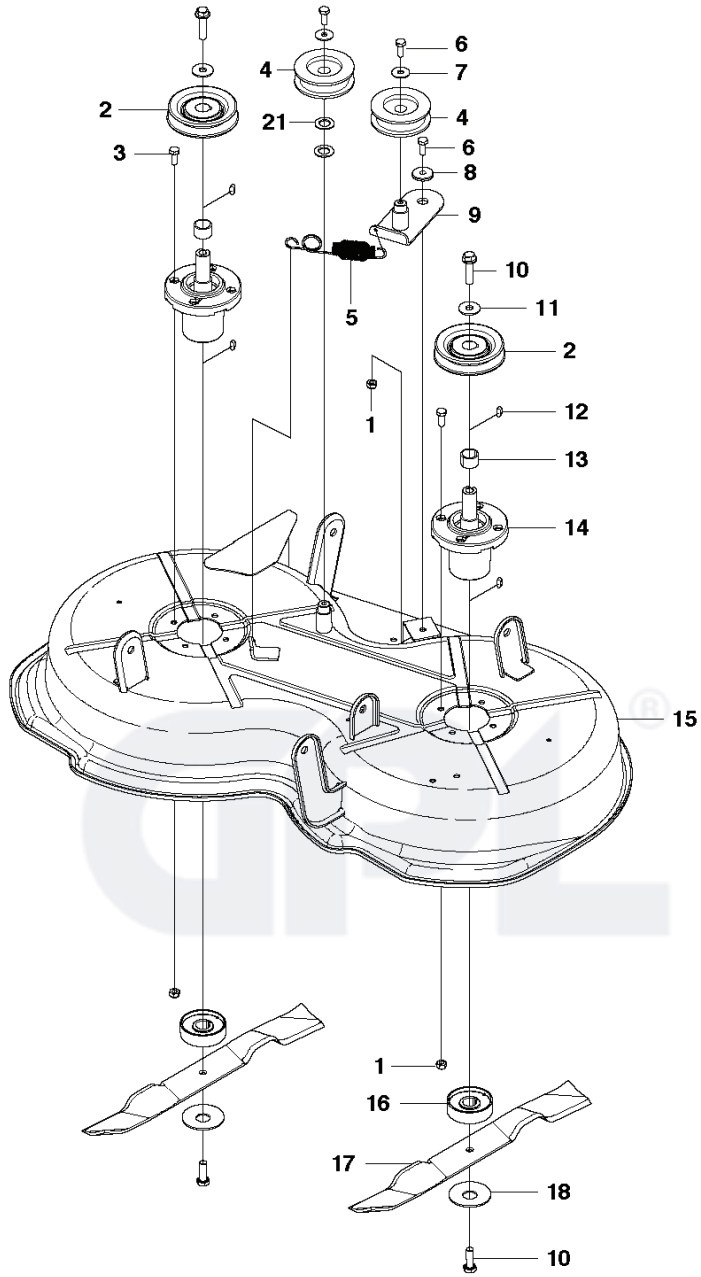

M125-85FH, 967186901, 2016-01

SPARE PARTS LIST

CUTTING DECK - 2

REF.	PART NO.	DESCRIPTION	REMARK	QTY.	KIT
1	732211801	LOCK NUT		16	
2	574460701	PULLEY		2	
3	725245171	SCREW EHHM		8	
4	586104302	BELT TENSIONER WHEEL		2	
5	584298801	SPRING		1	
6	725245371	SCREW EHHM		7	
7	734116441	WASHER		5	
8	734117441	WASHER		1	
9	573969501	BELT TENSIONER		1	
10	506675402	SCREW EHHFM		4	
11	734117771	WASHER		2	
12	506533501	PARALLEL KEY		4	
13	573966501	TUBE		2	
14	573968601	BEARING HOUSING ASSY		2	
15	581061102	CUTTING DECK		1	
16	581249701	ADAPTER		2	
17	581083501	BLADE		2	
18	506792303	KNIFE PLATE		2	
19	581135401	DECAL		2	
20	581166201	DECAL		2	
21	581709501	WASHER		2	
22	574510001	DECAL		2	

CUTTING DECK - 1

REF.	PART NO.	DESCRIPTION	REMARK	QTY.	KIT
1	732211801	LOCK NUT		16	
2	522450902	CROSS BAR		1	
3	506597401	SCREW EHHFM		8	
4	735585200	WASHER		2	
5	581175401	ROD		1	
6	576373801	SNAP LOCKING		1	
7	574328802	HANDLE		1	
8	525855701	ARM		1	
9	734116541	WASHER		2	
10	586879701	LEVER ASSY		1	
11	734116441	WASHER		5	
12	725245371	SCREW EHHM		7	
13	581061502	COVER		1	
14	544400501	SCREW		4	
15	522523202	BRACKET		1	
16	573971804	COVER		1	
17	574172002	COVER		1	
18	586147003	CUTTING DECK		1	Assy
19	735311520	E-CLIP		2	
20	732211601	LOCK NUT		3	
21	574041702	PLUG		1	
22	522735901	WHEEL		2	
23	574264501	WASHER		4	
24	721618701	SPLIT PIN		4	
25	522451902	EQUIPMENT FRAME		1	
26	583887401	CROSSBAR		1	