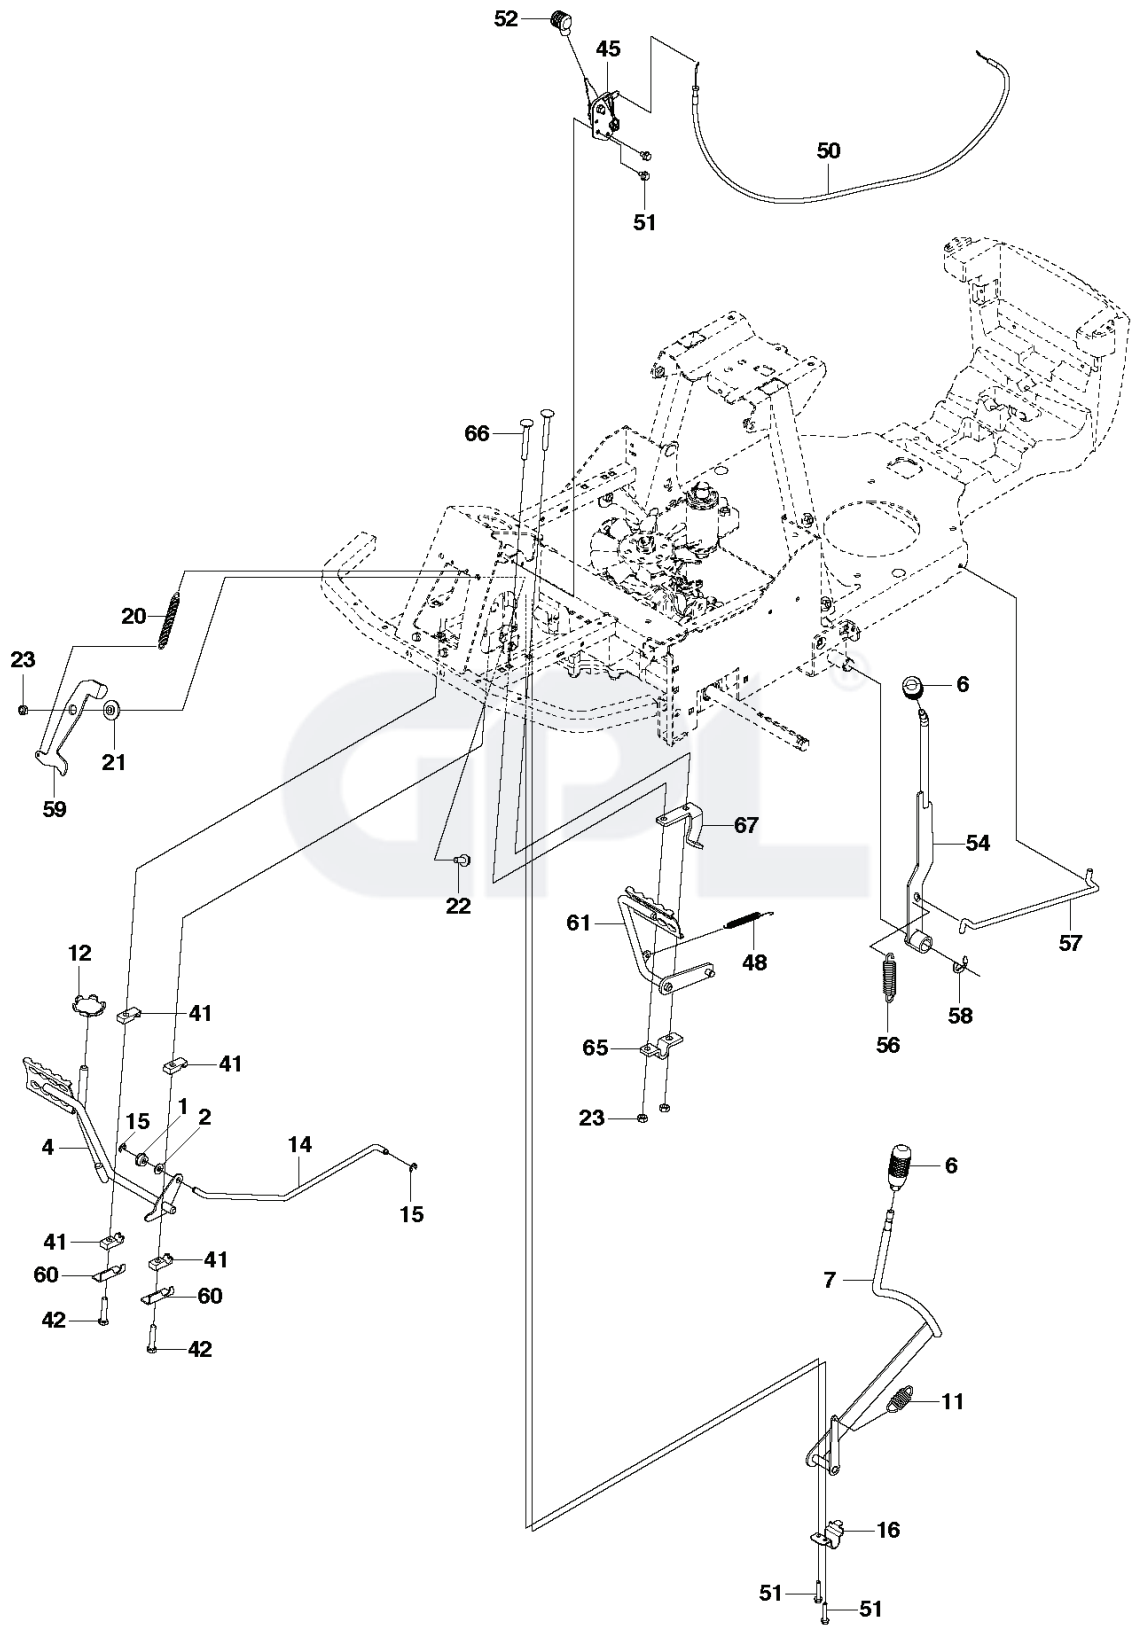

CONTROLS

REF.	PART NO.	DESCRIPTION	REMARK	QTY.	KIT
1	506993302	SLEEVE		1	
2	734116401	WASHER		1	
4	576846102	PEDAL		1	
6	506542002	HANDLE		2	
7	576467101	BRAKE LEVER		1	
11	579315401	SPRING		1	
12	580676401	PEDAL		1	
14	577544801	ROD		1	
15	735311220	E-CLIP		2	
16	578762901	SHEET		1	
20	574506201	SPRING		1	
21	574874101	WASHER		1	
22	506570104	SCREW EHHFM		1	
23	732211801	LOCK NUT		3	
41	506954101	BEARING SUPPORT		4	
42	725245751	SCREW		2	
45	577847201	THROTTLE CONTROL		1	
48	506834301	SPRING		1	
50	544301708	WIRE		1	
51	725236461	SCREW EHHFT		4	
52	506889101	KNOB		1	
54	576456701	LEVER		1	
56	506535603	DRAW SPRING		1	
57	576456601	ROD		1	
58	506899001	E-CLIP		1	
59	581850102	ARM		1	
60	578366601	SHEET		2	
61	578313602	PEDAL		1	
65	579154301	SHEET		1	
66	535423802	SCREW RSQM		2	
67	579154401	SHEET		1