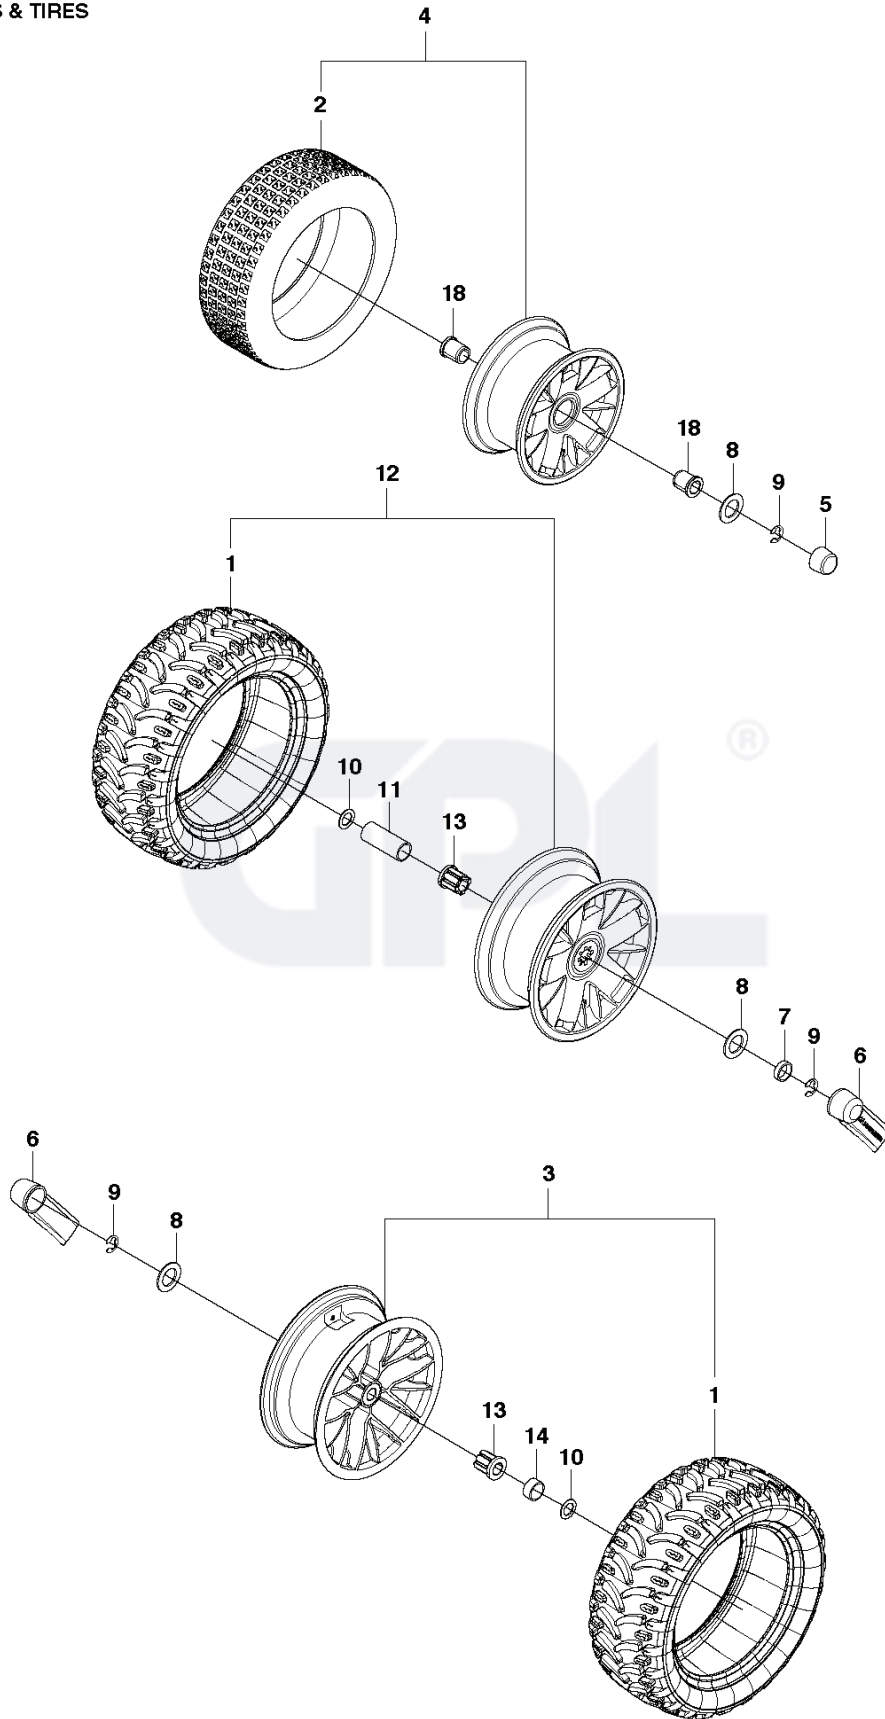

GPL®

STEERING

REF.	PART NO.	DESCRIPTION	REMARK	QTY.	KIT
2	580821601	WIRE		1	
3	576833702	BRACKET		1	
6	581701601	BRACKET		10	
7	535475230	SCREW EHHFM		5	
8	586210801	REAR AXLE		1	
9	506554701	LINKAGE		2	
10	506554602	CHAIN		1	
11	732231801	LOCKNUT		2	
12	576881301	BUSHING		4	
13	506504805	WASHER		2	
14	735312220	E-CLIP		2	
15	585943701	PIVOT PIN		1	
16	581158201	PULLEY		4	
22	731231801	HEXAGON NUT		4	
23	725236461	SCREW EHHFT		9	
24	581743101	GUIDE		1	
27	581743201	GUIDE		1	
33	725249751	SCREW		1	
34	574379201	WASHER		1	
36	574874103	WASHER		2	
38	506675402	SCREW EHHFM		2	
39	725250271	SCREW EHHM		1	
44	734116441	WASHER		2	
45	522422302	BRACKET		1	
46	586994101	STEERING ROD		1	
50	738210404	BALL BEARING		1	
51	506887801	SPACER		1	
53	525398002	STEERING SYSTEM		1	
56	721434701	SPRING PIN		1	
58	576832401	SPINDLE		1	
59	576832501	SPINDLE		1	
61	576832901	TIE ROD		2	
62	734116401	WASHER		6	
63	721618301	SPLIT PIN		4	
64	872140505	BOLT		2	
65	732211801	LOCK NUT		2	
66	734115441	WASHER		1	
67	535475212	SCREW EHHFM		1	
68	532442804	STEERING WHEEL		1	
69	532447759	CAP		1	
70	578189401	BEARING HOUSING ASSY		1	

WHEELS & TIRES

REF.	PART NO.	DESCRIPTION	REMARK	QTY.	KIT
1	579169601	TIRE		1	3, 12
2	579169701	TIRE		2	4
3	583832102	WHEEL		1	
4	584266901	WHEEL ASSY		2	
5	578762201	HUB CAP		2	
6	577824801	HUB CAP		2	
7	578033902	SLEEVE		1	
8	506504805	WASHER		4	
9	506899001	E-CLIP		4	
10	506504803	WASHER		2	
11	578033901	SLEEVE		1	
12	583832101	WHEEL		1	
13	578761301	BUSHING		2	
14	578033903	SLEEVE		1	
18	578761201	BUSHING		4	