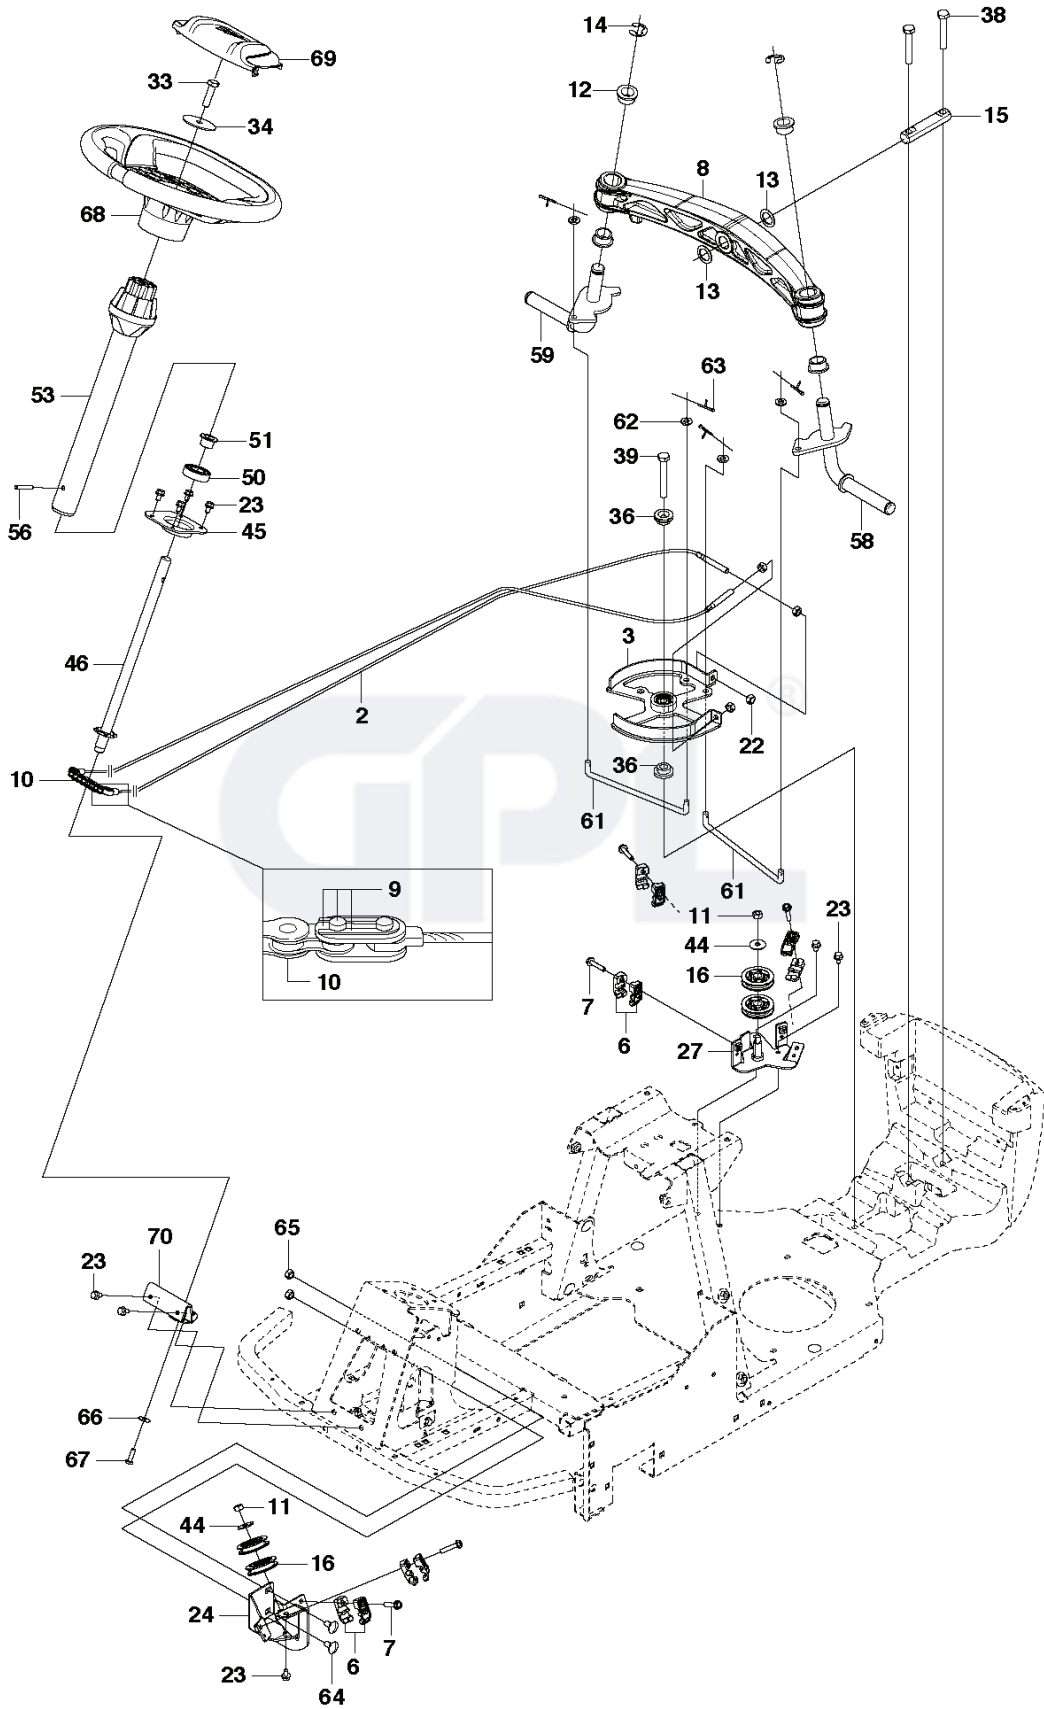

STEERING

REF.	PART NO.	DESCRIPTION	REMARK	QTY.	KIT
2	580821601	WIRE		1	
3	576833702	BRACKET		1	
6	581701601	BRACKET		10	
7	535475230	SCREW EHHFM		5	
8	586210801	REAR AXLE		1	
9	506554701	LINKAGE		2	
10	506554602	CHAIN		1	
11	732231801	LOCKNUT		2	
12	576881301	BUSHING		4	
13	506504805	WASHER		2	
14	735312220	E-CLIP		2	
15	585943701	PIVOT PIN		1	
16	581158201	PULLEY		4	
22	731231801	HEXAGON NUT		4	
23	725236461	SCREW EHHFT		9	
24	581743101	GUIDE		1	
27	581743201	GUIDE		1	
33	725249751	SCREW		1	
34	574379201	WASHER		1	
36	574874103	WASHER		2	
38	506675402	SCREW EHHFM		2	
39	725250271	SCREW EHHM		1	
44	734116441	WASHER		2	
45	522422302	BRACKET		1	
46	586994101	STEERING ROD		1	
50	738210404	BALL BEARING		1	
51	506887801	SPACER		1	
53	525398002	STEERING SYSTEM		1	
56	721434701	SPRING PIN		1	
58	576832401	SPINDLE		1	
59	576832501	SPINDLE		1	
61	576832901	TIE ROD		2	
62	734116401	WASHER		6	
63	721618301	SPLIT PIN		4	
64	872140505	BOLT		2	
65	732211801	LOCK NUT		2	
66	734115441	WASHER		1	
67	535475212	SCREW EHHFM		1	
68	532442804	STEERING WHEEL		1	
69	532447759	CAP		1	
70	578189401	BEARING HOUSING ASSY		1