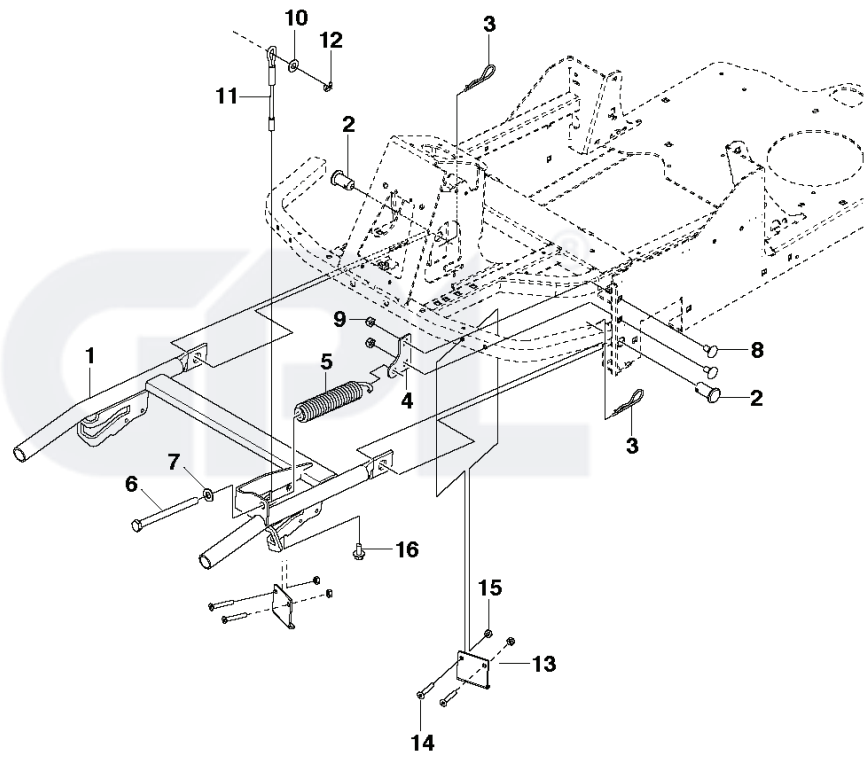

EQUIPMENT FRAME

REF.	PART NO.	DESCRIPTION	REMARK	QTY.	KIT
1	581100401	ATTACHMENT		1	
2	721861701	CLEVIS PIN		2	
3	721680251	SPRING COTTER		2	
4	578385301	BRACKET		1	
5	505418701	SPRING		1	
6	725251571	SCREW EHHM		2	
7	734117201	WASHER		1	
8	872140505	BOLT		2	
9	732211801	LOCK NUT		3	
10	734117201	WASHER		1	
11	579165301	WIRE		1	
12	735311220	E-CLIP		1	
13	586898901	BRACKET		2	
14	725237861	SCREW EHHFT		4	
15	732211601	LOCK NUT		4	
16	506558302	SCREW EHHFT		1