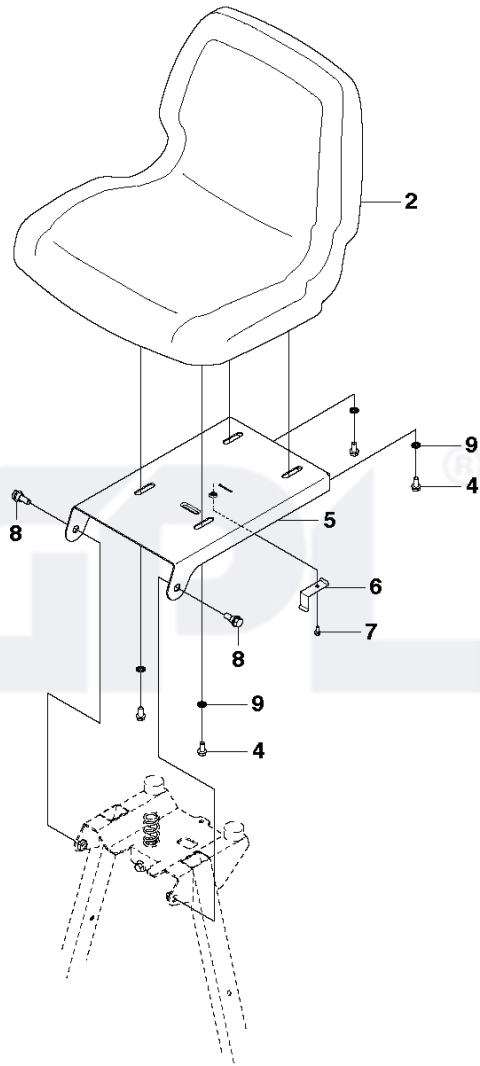

SEAT

REF.	PART NO.	DESCRIPTION	REMARK	QTY.	KIT
2	576376401	SEAT		1	
4	506570103	SCREW EHHFM		4	
5	577865802	SHEET		1	
6	525486701	BELT GUIDE		1	
7	725236461	SCREW EHHFT		1	
8	506597401	SCREW EHHFM		2	
9	735216400	LOCKWASHER		4	

GPL®